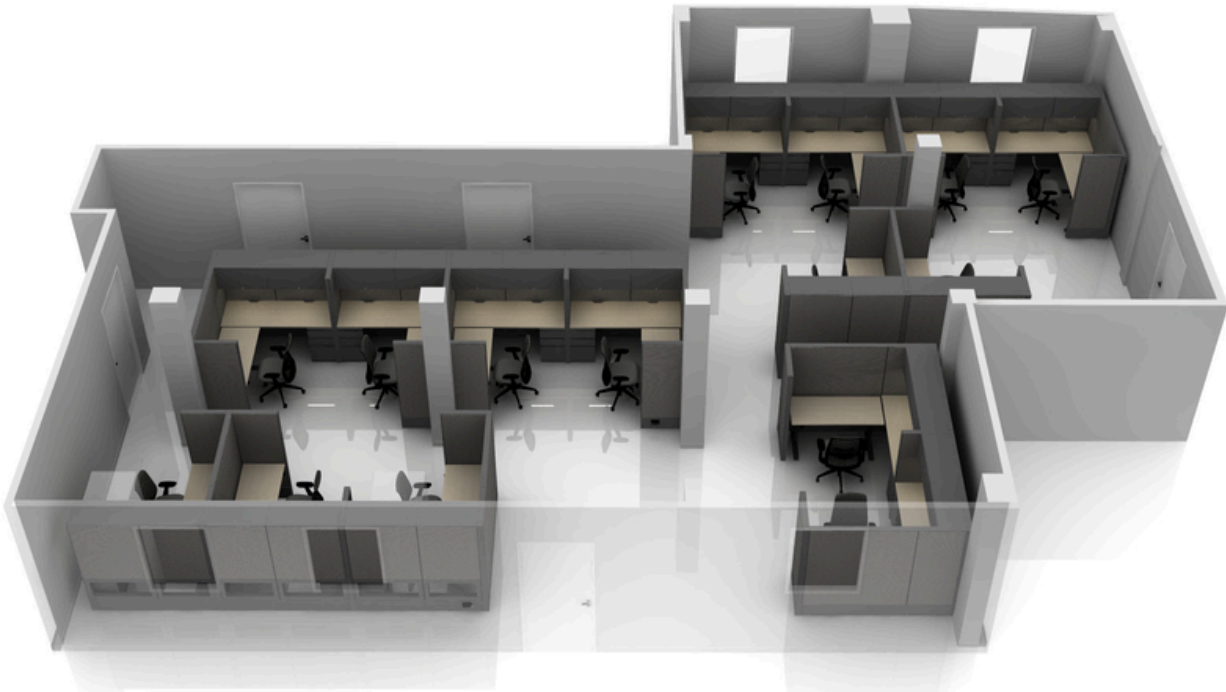

Workstation Idea Guide

SYSTEMCENTER®

Configuration Option 1

WHAT'S INCLUDED IN THIS SPACE:

Height adjustable table, electric Box/box/file pedestal, attached Overhead, metal with tasklight
Fabric Panel

Finish Schedule:

Laminate lateral file

Laminate desks with box/box/file

Laminate height adjustable tables with shroud & modesty panel

Dual monitor arms

Task chairs with headrest and faux leather seats

Finish Schedule:

Phantom Ecu
Laminate/Edge

Configuration Option 3

WHAT'S INCLUDED IN THIS SPACE:

Laminate hutch with tasklight and tackboard

Laminate box/box/file

Laminate wardrobe

Laminate height adjustable table with shroud, modesty panel & bookcase

River Rock Task
Chair Mesh

Black Task Chair
Trim/Frame

Brushed Nickel
Plate Pull Trim

Chrome Locks

Charcoal Lounge
Trim

Configuration Option 4

WHAT'S INCLUDED IN THIS SPACE:

- Electric height adjustable L-shape desk
- Mobile box/file pedestal with vinyl cushion
- Steel storage cabinet with one shelf, wardrobe, box/box/file
- Fabric panels
- Lateral file with common top
- Task chair, mesh back, faux leather seat, height adjustable arms, soft casters