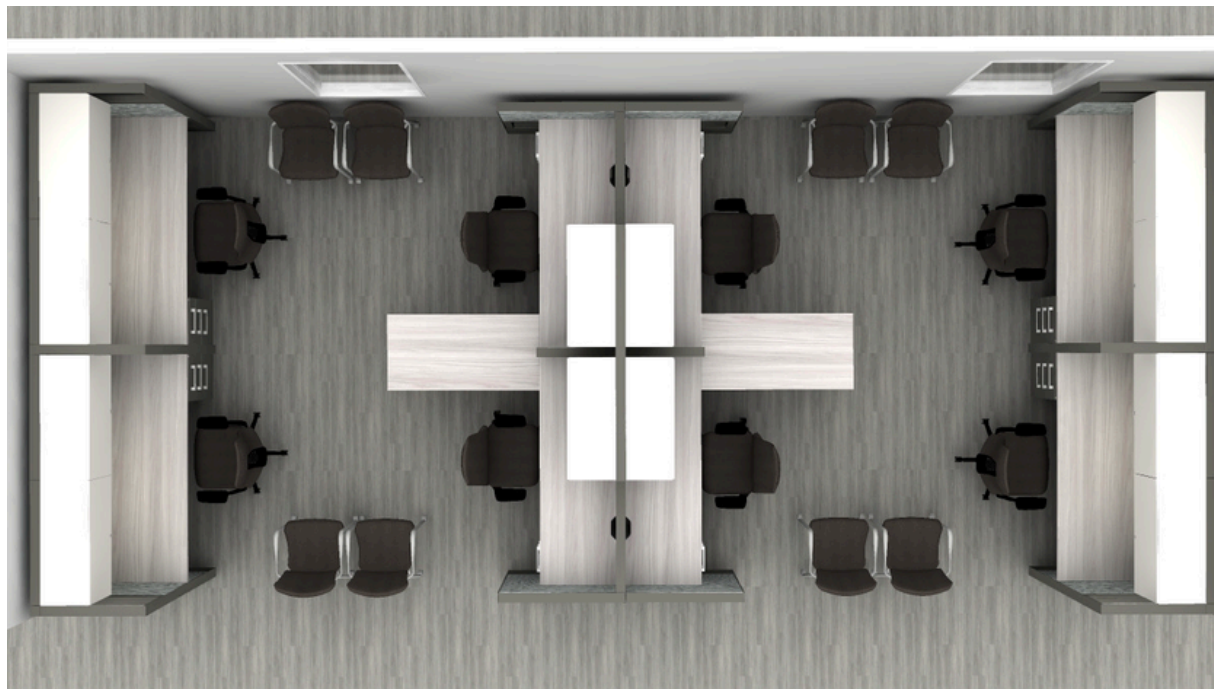

Workstation Idea Guide

SYSTEMCENTER®

Configuration Option 1

WHAT'S INCLUDED IN THIS SPACE:

Height adjustable table, electric Box/box/file pedestal, attached Overhead, metal with tasklight
Fabric Panel

Finish Schedule:

Configuration Option 3

WHAT'S INCLUDED IN THIS SPACE:

Laminate hutch with tasklight and tackboard

Laminate box/box/file

Laminate wardrobe

Laminate height adjustable table with shroud, modesty panel & bookcase

River Rock Task
Chair Mesh

Black Task Chair
Trim/Frame

Brushed Nickel
Plate Pull Trim

Chrome Locks

Charcoal Lounge
Trim

Configuration Option 4

WHAT'S INCLUDED IN THIS SPACE:

- Electric height adjustable L-shape desk
- Mobile box/file pedestal with vinyl cushion
- Steel storage cabinet with one shelf, wardrobe, box/box/file
- Fabric panels
- Lateral file with common top
- Task chair, mesh back, faux leather seat, height adjustable arms, soft casters

Chrome
Locks/Keys

Configuration Option 5

WHAT'S INCLUDED IN THIS SPACE:

- Task chair
- Guest chair
- BBF
- Overhead with tasklight
- Open fabric panel and glass stack
- Table on casters

Finish Schedule:

Grey Elm Laminate/Edge