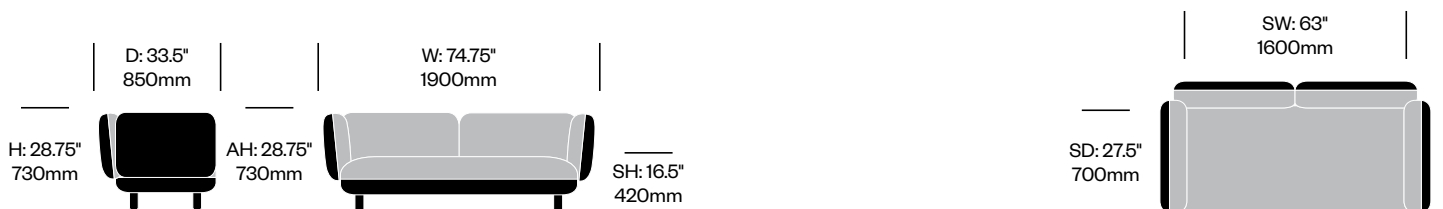

To order, specify:

1. Product number
2. Interior upholstery and color
3. Exterior upholstery and color
4. Leg wood color

Two Seat Sofa with Right Arm	Number	COM/COL	List Price
Leather	HCCE-HBL2-R1W	9,090.00	12,145.00
Fabric	HCCE-HBL2-R2W	8,910.00	9,900.00
Faux Leather	HCCE-HBL2-R3W	8,910.00	9,090.00

Two Seat Sofa with Left Arm	Number	COM/COL	List Price
Leather	HCCE-HBL2-L1W	9,090.00	12,145.00
Fabric	HCCE-HBL2-L2W	8,910.00	9,900.00
Faux Leather	HCCE-HBL2-L3W	8,910.00	9,090.00

Two Seat Sofa	Number	COM/COL	List Price
Leather	HCCE-HBL2-A1W	10,340.00	13,750.00
Fabric	HCCE-HBL2-A2W	10,190.00	11,265.00
Faux Leather	HCCE-HBL2-A3W	10,190.00	10,340.00