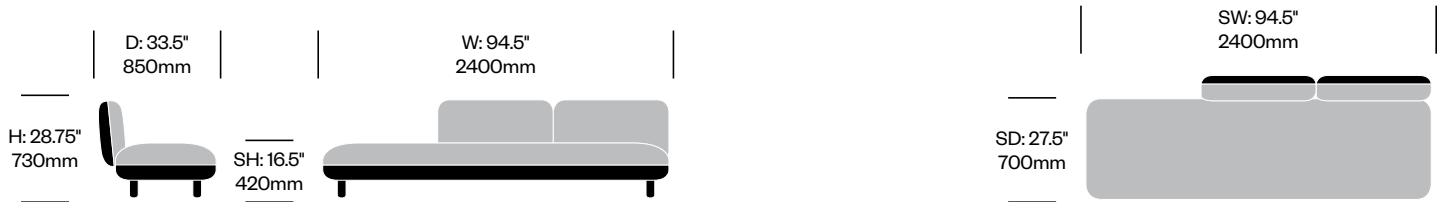

Hobo

Cappellini | Tina Bunyaprasit and Werner Aisslinger | 2017 | Imported from Italy

To order, specify:

1. Product number
2. Interior upholstery and color
3. Exterior upholstery and color
4. Leg wood color

**Two Seat without Arms,
Bench on Right**

	Number	COM/COL	List Price
Leather	HCCE-HBL2-NR1W	8,855.00	11,715.00
Fabric	HCCE-HBL2-NR2W	8,680.00	9,735.00
Faux Leather	HCCE-HBL2-NR3W	8,680.00	8,855.00