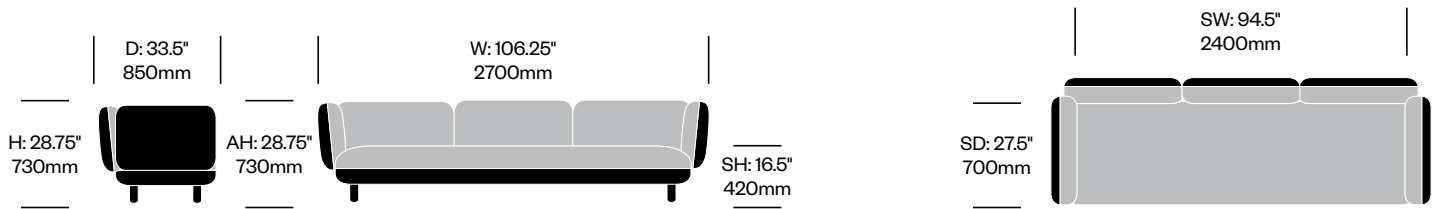

Hobo

Cappellini | Tina Bunyaprasit and Werner Aisslinger | 2017 | Imported from Italy

To order, specify:

1. Product number
2. Interior upholstery and color
3. Exterior upholstery and color
4. Leg wood color

Three Seat Sofa	Number	COM/COL	List Price
Leather	HCCE-HBL3-A1W	12,760.00	17,020.00
Fabric	HCCE-HBL3-A2W	12,500.00	14,015.00
Faux Leather	HCCE-HBL3-A3W	12,500.00	12,760.00