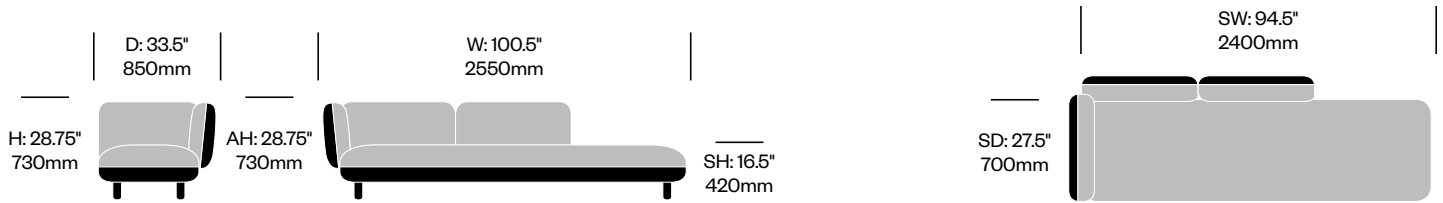

**One Seat with Left Arm,
Bench on Right**

	Number	COM/COL	List Price
Leather	HCCE-HBL1-LR1W	8,375.00	10,430.00
Fabric	HCCE-HBL1-LR2W	8,250.00	9,075.00
Faux Leather	HCCE-HBL1-LR3W	8,250.00	8,375.00

**Two Seat without Arms,
Bench on Left**

To order, specify:

1. Product number
2. Interior upholstery and color
3. Exterior upholstery and color
4. Leg wood color

**Two Seat without Arms,
Bench on Right**

	Number	COM/COL	List Price
Leather	HCCE-HBL2-NR1W	8,855.00	11,715.00
Fabric	HCCE-HBL2-NR2W	8,680.00	9,735.00
Faux Leather	HCCE-HBL2-NR3W	8,680.00	8,855.00