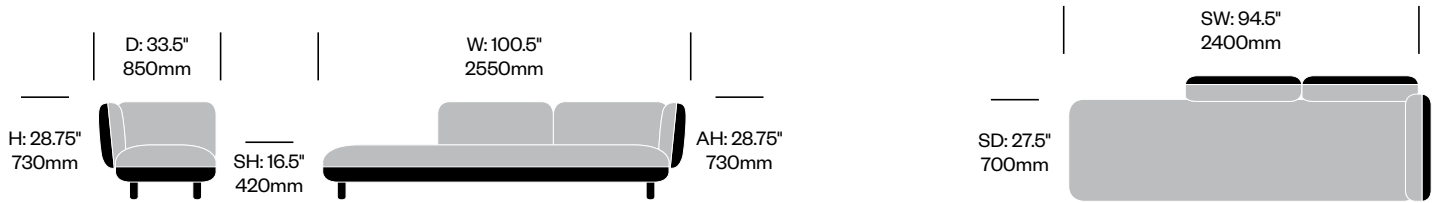

**Two Seat with Left Arm,
Bench on Right**

	Number	COM/COL	List Price
Leather	HCCE-HBL2-LR1W	10,025.00	13,300.00
Fabric	HCCE-HBL2-LR2W	9,805.00	11,035.00
Faux Leather	HCCE-HBL2-LR3W	9,805.00	10,025.00