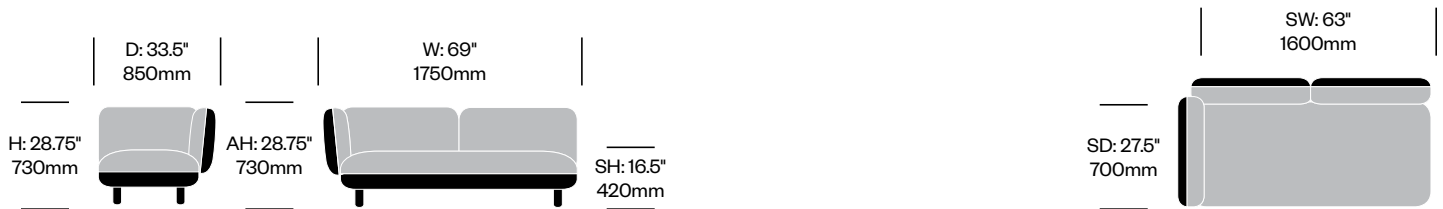

To order, specify:

1. Product number
2. Interior upholstery and color
3. Exterior upholstery and color
4. Leg wood color

Two Seat Sofa with Right Arm	Number	COM/COL	List Price
Leather	HCCE-HBL2-R1W	9,090.00	12,145.00
Fabric	HCCE-HBL2-R2W	8,910.00	9,900.00
Faux Leather	HCCE-HBL2-R3W	8,910.00	9,090.00