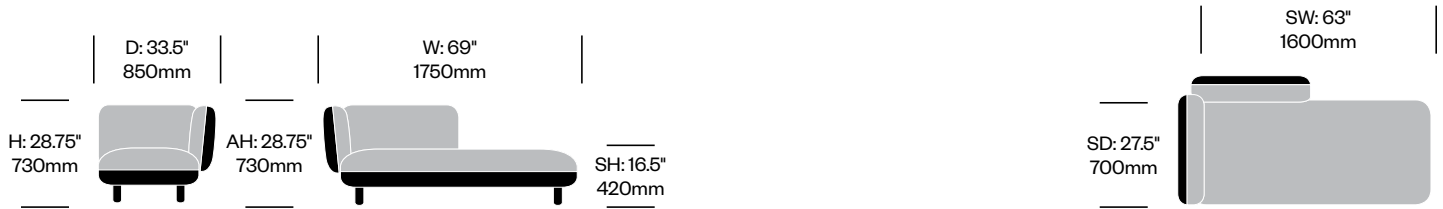

Hobo

Cappellini | Tina Bunyaprasit and Werner Aisslinger | 2017 | Imported from Italy

To order, specify:

1. Product number
2. Interior upholstery and color
3. Exterior upholstery and color
4. Leg wood color

**One Seat with Right Arm,
Bench on Left**

	Number	COM/COL	List Price
Leather	HCCE-HBL1-RL1W	8,375.00	10,430.00
Fabric	HCCE-HBL1-RL2W	8,250.00	9,075.00
Faux Leather	HCCE-HBL1-RL3W	8,250.00	8,375.00