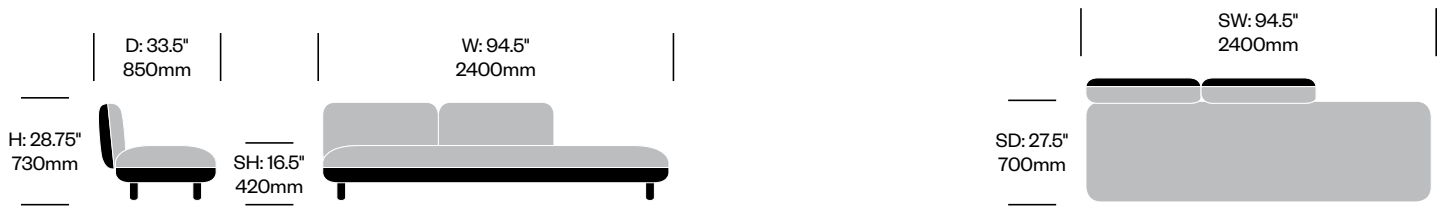

To order, specify:

1. Product number
2. Interior upholstery and color
3. Exterior upholstery and color
4. Leg wood color

**One Seat with Right Arm,
Bench on Left**

	Number	COM/COL	List Price
Leather	HCCE-HBL1-RL1W	8,375.00	10,430.00
Fabric	HCCE-HBL1-RL2W	8,250.00	9,075.00
Faux Leather	HCCE-HBL1-RL3W	8,250.00	8,375.00

**One Seat with Left Arm,
Bench on Right**

	Number	COM/COL	List Price
Leather	HCCE-HBL1-LR1W	8,375.00	10,430.00
Fabric	HCCE-HBL1-LR2W	8,250.00	9,075.00
Faux Leather	HCCE-HBL1-LR3W	8,250.00	8,375.00

**Two Seat without Arms,
Bench on Left**