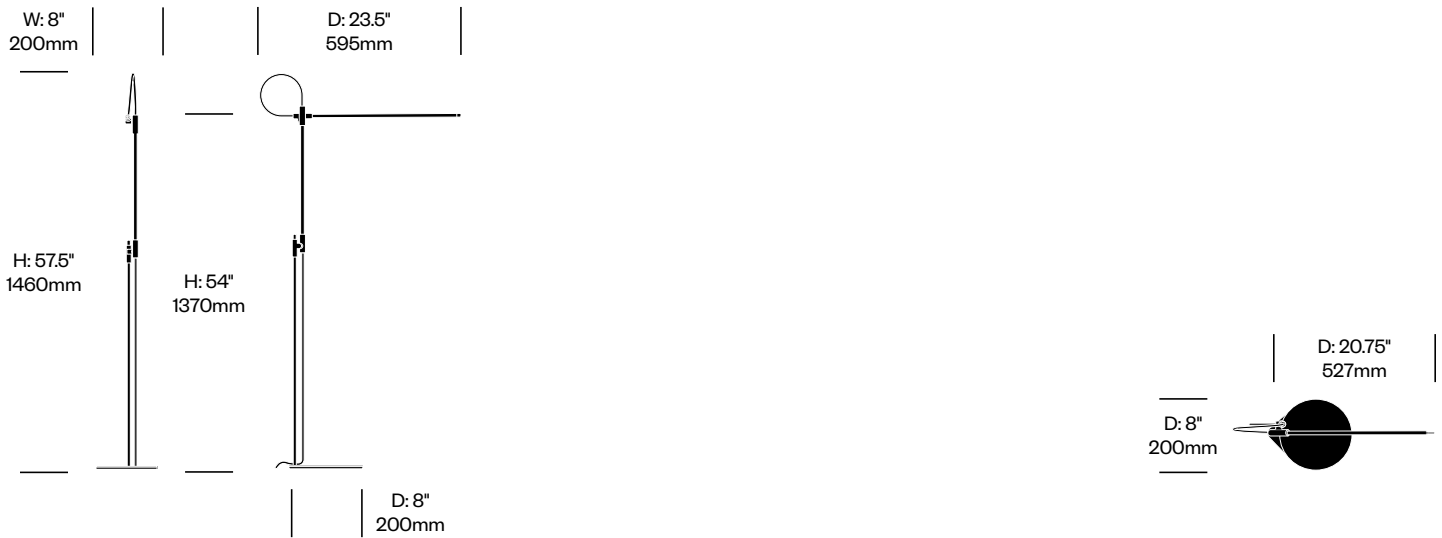

Floor Light	Number	List Price
	HCPL-SLF1-47	425.00