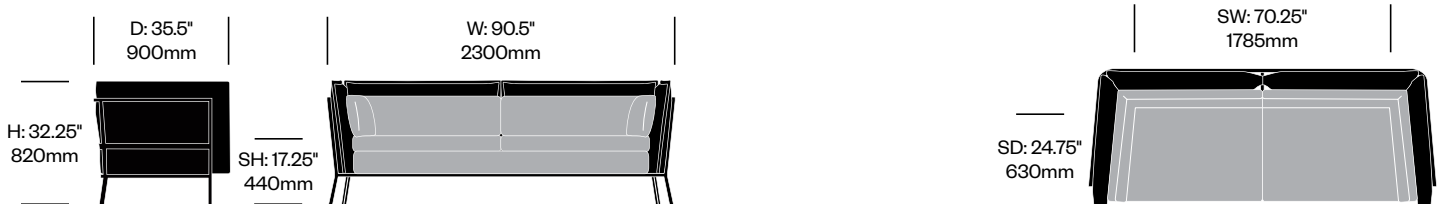

Lounge Chair	Number	COM/COL	List Price
Leather	HCCE-BK1P-1	5,405.00	7,290.00
Fabric	HCCE-BK1P-2	5,225.00	5,940.00
Faux Leather	HCCE-BK1P-3	5,225.00	5,405.00

Two Seat Sofa	Number	COM/COL	List Price
Leather	HCCE-BK2P-1	8,425.00	12,435.00
Fabric	HCCE-BK2P-2	8,070.00	9,505.00
Faux Leather	HCCE-BK2P-3	8,070.00	8,425.00