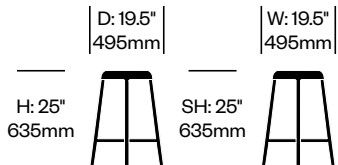

Za

Emeco | Naoto Fukasawa | 2021 | Made in the United States

To order, specify:

1. Product number
2. Frame trim color

Low Stool	Number	List Price
Painted	HCEM-ZAS1	610.00
Hand-Brushed, Clear Anodized Aluminum	HCEM-ZAS1	610.00
Hand-Polished Aluminum	HCEM-ZAS1	1,185.00