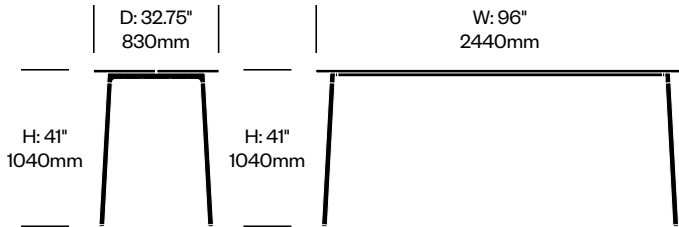

BAR HEIGHT COLLABORATIVE TABLE, 32.75" x 96", ALUMINUM TOP

Clear Anodized Aluminum Base	Number	List Price
Clear Anodized Aluminum	HCEM-RNTC-3396-HA	5,365.00