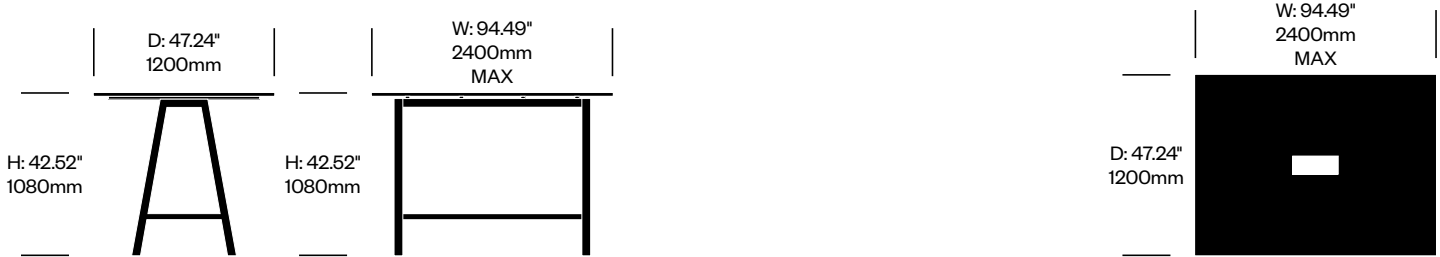

BuzziPicNic

BuzziSpace | Alain Gilles | 2014 | Imported from the Netherlands

To order, specify:

1. Product number
2. Top laminate color (if applicable)
3. Wood color

Bar Height Meet Collaborative Tables

47.24" Depth, Laminate Top	Number	Grade A	Grade B	Grade C	Grade D	Grade E
62.99" Width	HCBZ-PNTM-H4762L	4,259.00	4,303.00	4,396.00	4,880.00	4,901.00
70.87" Width	HCBZ-PNTM-H4770L	4,380.00	4,432.00	4,506.00	5,018.00	5,045.00
78.74" Width	HCBZ-PNTM-H4778L	4,466.00	4,517.00	4,592.00	5,154.00	5,137.00
86.61" Width	HCBZ-PNTM-H4786L	4,574.00	4,626.00	4,686.00	5,280.00	5,264.00
94.49" Width	HCBZ-PNTM-H4794L	4,652.00	4,717.00	4,841.00	5,324.00	5,356.00