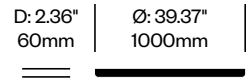

Medium Screen, 3D Drop	Number	Grade A	Grade B	Grade C	Grade D	Grade E	Grade F
Fabric with Antiskid Back	HCBZ-DNS2-PA	2,123.00	2,442.00	2,569.00	2,638.00	2,999.00	
Fabric with Fabric Back	HCBZ-DNS2-P2	2,632.00	3,028.00	3,185.00	3,274.00	3,726.00