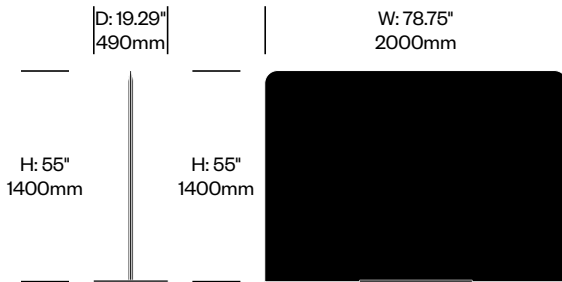

Screen, 55"x78.75"	Number	1	Felt	Grade A	Grade E
Felt or Fabric	HCBZ-FES2-78		2,375.00	3,167.00	4,336.00
Contrasting Felt or Fabric	HCBZ-FES2-78 C		2,663.00	3,455.00	4,624.00