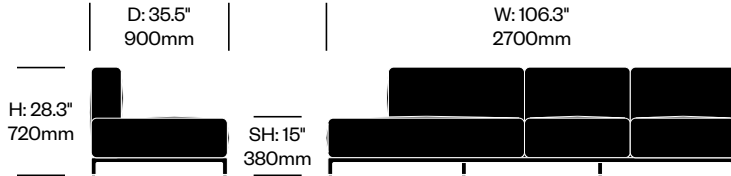

Mex-Hi

Cassina | Piero Lissoni | 2020 | Imported from Italy

To order, specify:

1. Product number
2. Upholstery and color
3. Base trim color

WIDE THREE SEAT SOFA WITHOUT ARMS, PENINSULA ON RIGHT

Chrome Base	Number	List Price
Leather	HCCS-MHL3-WNP1	15,365.00
Fabric	HCCS-MHL3-WNP2	13,975.00

Matte Anthracite Base	Number	List Price
Leather	HCCS-MHL3-WNP1	14,090.00
Fabric	HCCS-MHL3-WNP2	12,700.00