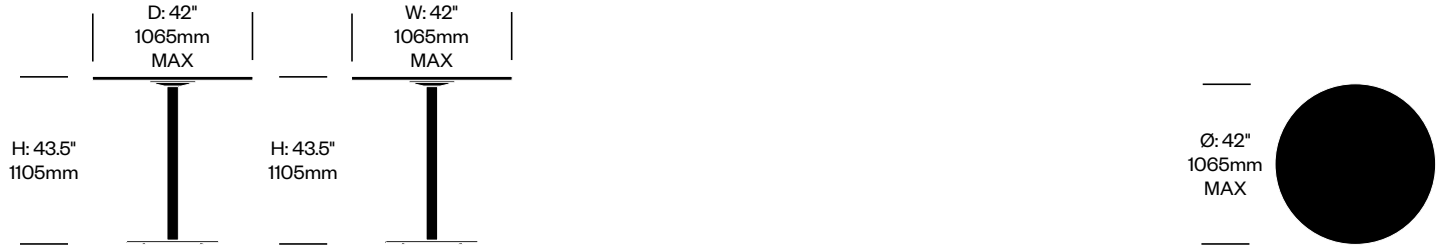

JANUScafé: Demi-Sec Grande Base

JANUS et Cie

To order, specify:

1. Product number
2. Top surface and color
3. Base trim color

BAR HEIGHT TABLES

Round Table, 30"	Number	List Price
Aluminum Top, Painted Base	HCJC-JC-DGP3-N3030NA	1,536.00
Aluminum Top, Stainless Steel Base	HCJC-JC-DGS3-N3030NA	1,704.00
Wood Top, Painted Base	HCJC-JC-DGP3-N3030NW	1,522.00
Wood Top, Stainless Steel Base	HCJC-JC-DGS3-N3030NW	1,690.00
CHPL Top, Painted Base	HCJC-JC-DGP3-N3030NC	1,922.00
CHPL Top, Stainless Steel Base	HCJC-JC-DGS3-N3030NC	2,090.00