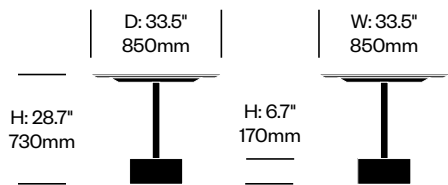

To order, specify:

1. Product number
2. Top laminate, wood, or stone color

SMALL COLLABORATIVE TABLE, STONE BASE

Matte Anthracite Frame	Number	List Price
Black Laminate	HCCS-9TC-1L	4,180.00
White Laminate	HCCS-9TC-1L	4,180.00
American Walnut	HCCS-9TC-1W	6,160.00
Black Stained Ash	HCCS-9TC-1W	5,475.00
Black Marquiña Marble	HCCS-9TC-1S	8,215.00
White Carrara Marble	HCCS-9TC-1S	8,215.00