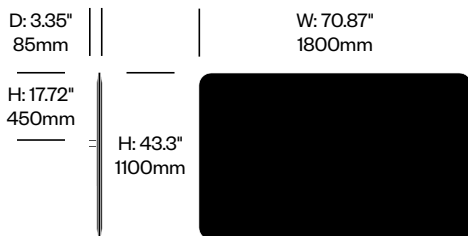

Desk Mounted Screen with Rounded Corners, 70.87" x 43.3"

	Number	1 2	Felt	Grade A	Grade B	Grade C	Grade D	Grade E	Grade F
Felt or Fabric	HCBZ-FDS3-70R	■ ■	1,488.00	1,691.00	1,945.00	2,043.00	2,097.00	2,361.00	
Contrasting Felt or Fabric	HCBZ-FDS3-70R	■ ■ C	1,767.00	1,970.00	2,224.00	2,322.00	2,376.00	2,640.00