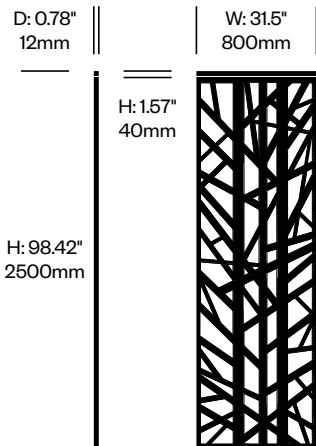

Large Screen, Grid Pattern	Number	List Price
Felt	HCBZ-FAS2-GR	1,204.00
Contrasting Felt	HCBZ-FAS2-GRC	1,550.00