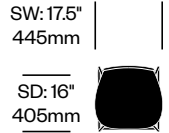

Tate Soft

Cappellini | Jasper Morrison | 2000 | Imported from Italy

To order, specify:

1. Product number
2. Upholstery and color
3. Base trim color