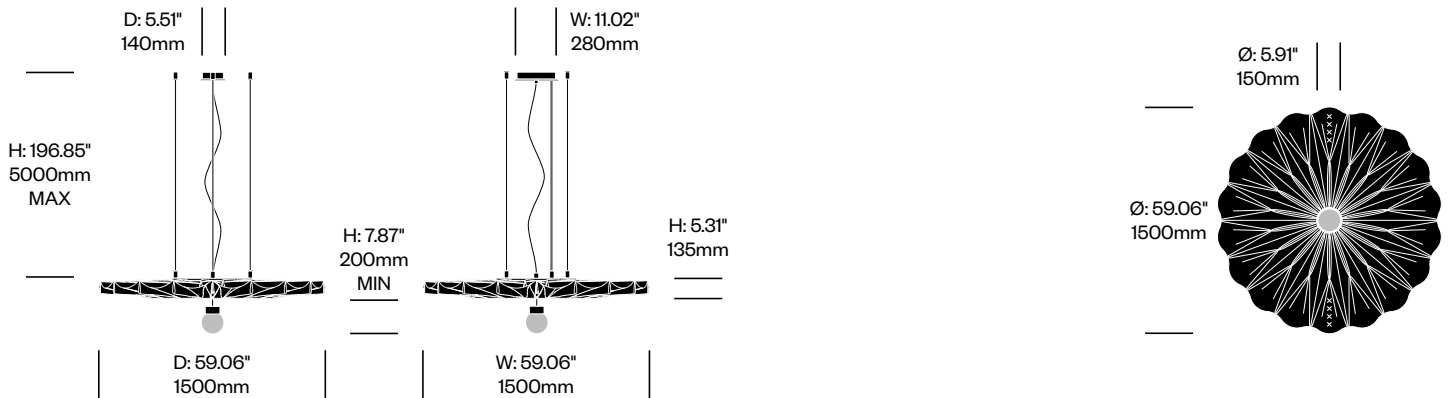

Large Pendant Light, Edel	Number	List Price
78.74" (2000mm) Cables	HCBZ-PLP3-E1	2,663.00
196.85" (5000mm) Cables	HCBZ-PLP3-E2	3,080.00