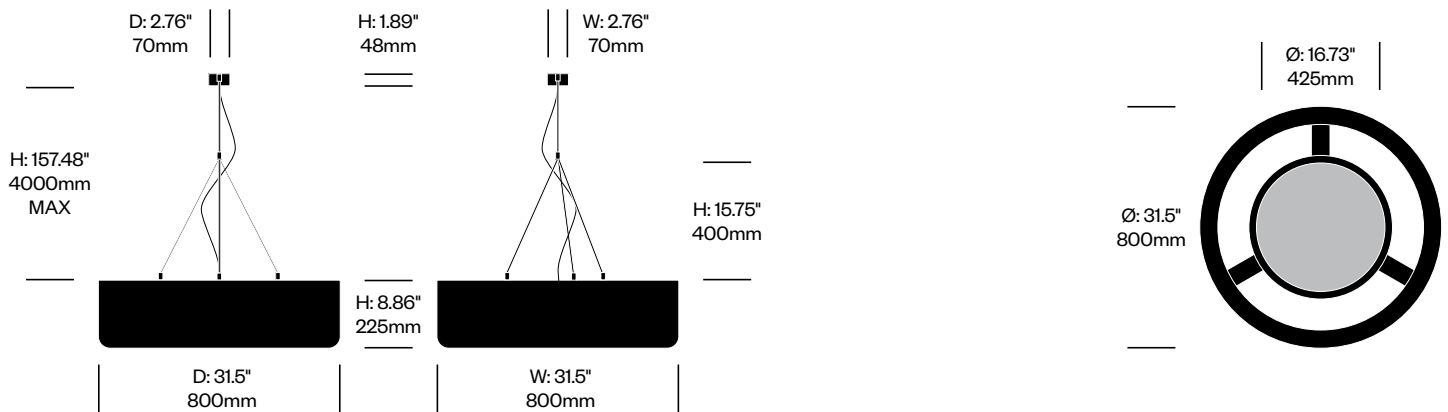

**Small Pendant Light
with Split Cables**

	Number	Grade A	Grade B	Grade C	Grade D	Grade E
78.74" (2000mm) Cables	HCBZ-JTP1-1T	4,524.00	4,654.00	4,717.00	4,752.00	4,934.00
196.85" (5000mm) Cables	HCBZ-JTP1-2T	4,951.00	5,081.00	5,144.00	5,179.00	5,361.00