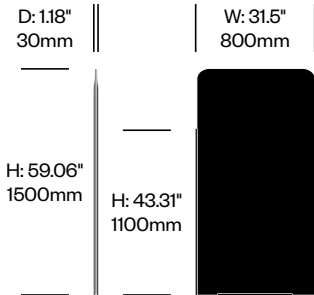

Medium Screen, Middle Panel	Number	Felt	Grade A	Grade B	Grade C	Grade D	Grade E	Grade F
Felt	HCBZ-SMS2-11F	805.00						
Fabric	HCBZ-SMS2-11		1,110.00	1,279.00	1,395.00	1,462.00	1,795.00	
Contrasting Felt	HCBZ-SMS2-11FC	1,093.00						
Contrasting Fabric	HCBZ-SMS2-11C		1,398.00	1,567.00	1,683.00	1,750.00	2,083.00