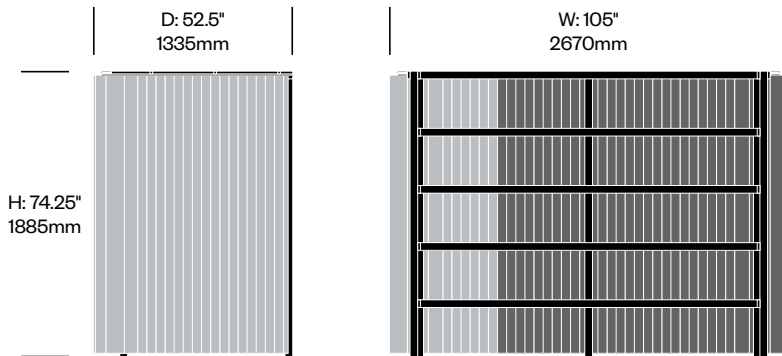

Number	Grade A	Grade B	Grade C	Grade D	Grade E	Grade F
HCBZ-BRFA-H4763	10,616.00	11,103.00	11,590.00	13,683.00		13,201.00

High Frame with Asymmetrical Curtains, 47.25" x 94.5"