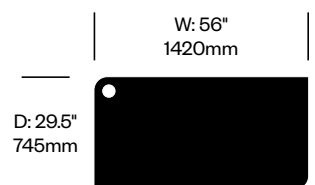

Side B Worktop, 56" x 29.5"	Number	List Price
Wood	HCBZ-BRWB-5529NW	3,472.00
Wood with Cable Entry	HCBZ-BRWB-5529CW	3,524.00