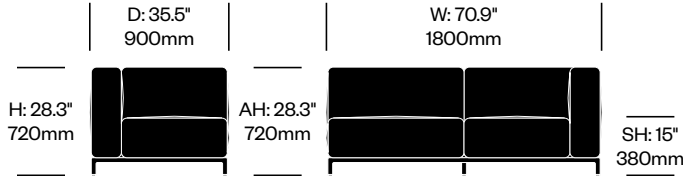

Mex-Hi

Cassina | Piero Lissoni | 2020 | Imported from Italy

To order, specify:

1. Product number
2. Upholstery and color
3. Base trim color

TWO SEAT SOFA WITH LEFT ARM

Chrome Base	Number	List Price
Leather	HCCS-MHL2-AN1	11,340.00
Fabric	HCCS-MHL2-AN2	10,235.00

Matte Anthracite Base	Number	List Price
Leather	HCCS-MHL2-AN1	10,680.00
Fabric	HCCS-MHL2-AN2	9,575.00