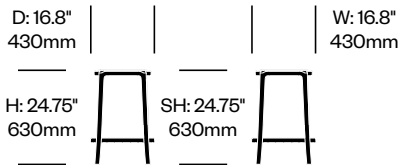

On & On

Emeco | Barber & Osgerby | 2019 | Made in the United States

To order, specify:

1. Product number
2. Seat plywood or upholstery and color (if applicable)
3. Frame trim color

Stacking Side Chair	Number	COM/COL	List Price
Leather	HCEM-ONS4-1	640.00	760.00
Fabric	HCEM-ONS4-2	640.00	700.00
Faux Leather	HCEM-ONS4-3	640.00	640.00
Plywood	HCEM-ONS4-W		640.00
Recycled Polyethylene (PET)	HCEM-ONS4-P		445.00