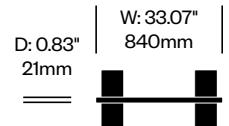

Single Screen, Leaves Pattern	Number	List Price
Felt	HCBZ-FSSI-LVF	1,906.00
Contrasting Felt	HCBZ-FSSI-LVFC	2,252.00