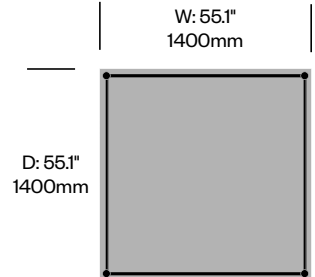

Rectangle Collaborative Table	Number	List Price
Clear Glass Top	HCCS-L102	2,830.00
Textured Glass Top	HCCS-L102	3,105.00

Square Collaborative Table	Number	List Price
Clear Glass Top	HCCS-L101	4,925.00

LC15