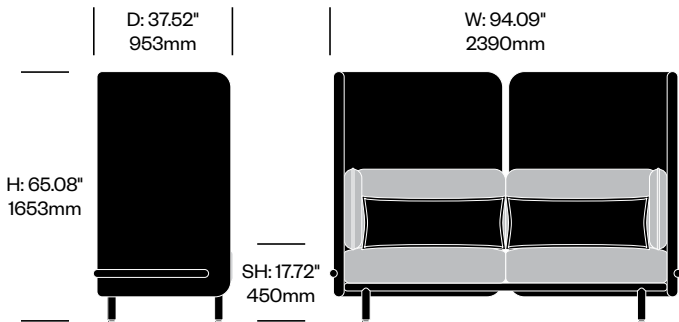

Two Seat Sofa with High Back

	Number	Grade A	Grade B	Grade C	Grade D	Grade E
	HCBZ-SKL2-HH2	14,712.00	16,141.00	16,853.00	17,250.00	
with Arm Cushions	HCBZ-SKL2-HHA2	15,163.00	16,665.00	17,417.00	17,834.00	
with Anti-Theft Arm Cushions	HCBZ-SKL2-HHAT2	15,422.00	16,924.00	17,676.00	18,093.00