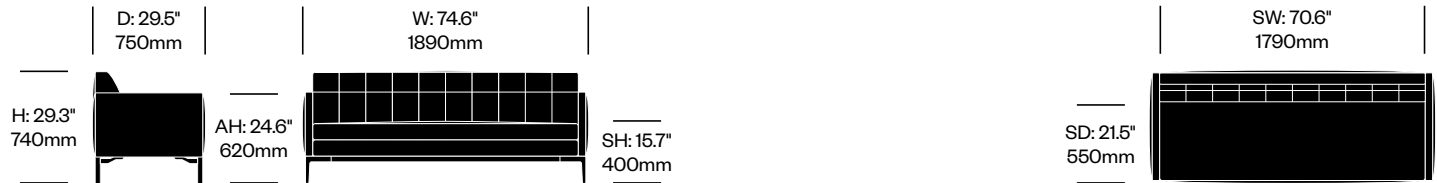

Volage EX-S Slim

Cassina | Philippe Starck | 2020 | Imported from Italy

To order, specify:

1. Product number
2. Upholstery and color
3. Base trim color

THREE SEAT SOFA

Leather	Number	List Price
Matte Anthracite Base	HCCS-VSL3-1	17,665.00
Polished Aluminum Base	HCCS-VSL3-1	17,665.00

Fabric	Number	List Price
Matte Anthracite Base	HCCS-VSL3-2	14,705.00
Polished Aluminum Base	HCCS-VSL3-2	14,705.00