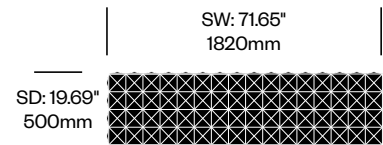

Quatro Pouf, 3D Pattern with Sixteen Squares	Number	Grade A
Fabric with Antiskid Bottom	HCBZ-CBP3-4162A	2,773.00
Fabric with Wood Bottom	HCBZ-CBP3-4162W	3,349.00