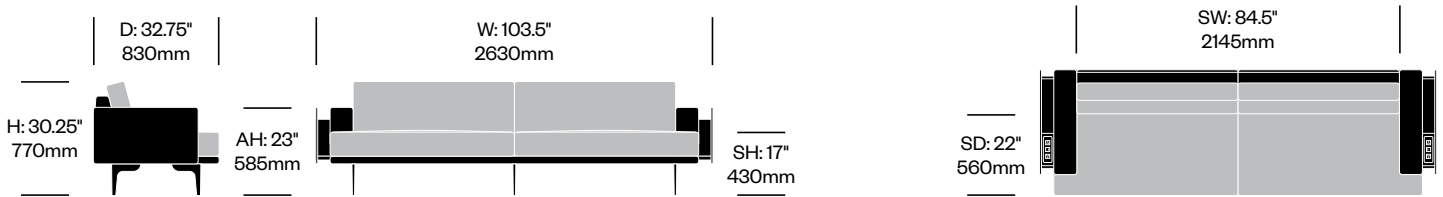

Stain repellent option:

- 1. For three seat sofa with arm two drawers, add \$132.75 to list price
- 2. For corner lounge, add \$83.24 to list price
- 3. Add **P** to product number
Example: HCCL-LYL3-BB22**P**