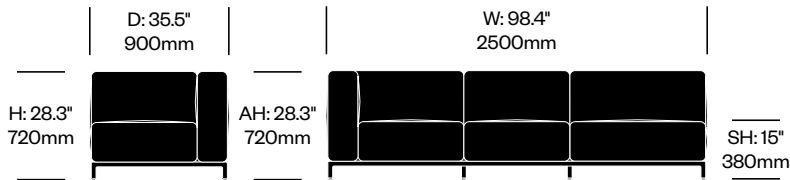

THREE SEAT SOFA WITH RIGHT ARM

Chrome Base	Number	List Price
Leather	HCCS-MHL3-NA1	15,750.00
Fabric	HCCS-MHL3-NA2	14,335.00

Matte Anthracite Base	Number	List Price
Leather	HCCS-MHL3-NA1	14,515.00
Fabric	HCCS-MHL3-NA2	13,100.00