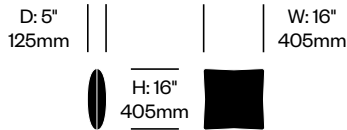

Square Pillow, 16"x16"	Number	Grade A	Grade B	Grade C	Grade D	Grade E	Grade F	Grade G
Polyester Fill	HCJC-JP-P1616-SNN	154.00	237.00	266.00	292.00	317.00	356.00	393.00
Polyester Fill with Water Resistant Muslin Wrap	HCJC-JP-P1616-SNM	206.00	290.00	319.00	345.00	370.00	410.00	447.00