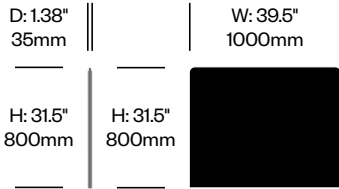

BuzziDesk

BuzziSpace | Sas Adriaenssens | 2010 | Imported from the Netherlands

To order, specify:

1. Product number, including:

1 Upholstery type

- ☐ Felt
- ☒ Fabric

2. Upholstery and color

3. Contrasting upholstery and color (if applicable)

High Screen with Rounded Corners, 39.5"

	Number	1	Felt	Grade A	Grade B	Grade C	Grade D	Grade E	Grade F
Felt or Fabric	HCBZ-DKS3-39R		724.00	924.00	1,084.00	1,150.00	1,184.00	1,365.00	
Contrasting Felt or Fabric	HCBZ-DKS3-39R	C	1,003.00	1,203.00	1,363.00	1,429.00	1,463.00	1,644.00