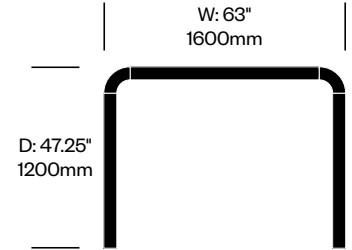

To order, specify:

1. Product number
2. Frame paint color

High Frame, 47.25" x 63"

Number

List Price

HCBZ-BRFN-H4763

9,365.00

High Frame, 47.25" x 94.5"