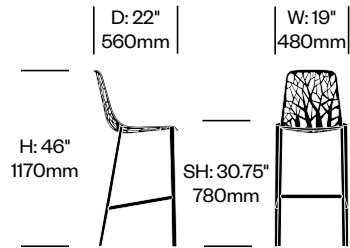

Counter Stool with High Back	Number	List Price
	HCJC-FO-S2H	1,895.00

Forest

JANUS et Cie

To order, specify:

1. Product number
2. Paint color

Barstool with Low Back	Number	List Price
	HCJC-FO-S3L	1,674.00

Barstool with High Back	Number	List Price
	HCJC-FO-S3H	1,934.00