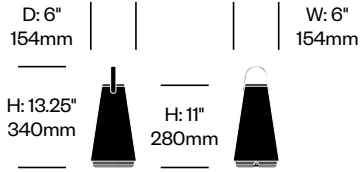

UMA

Pablo Designs | Carmine Deganello and Pablo Pardo | 2015 | Imported from China

---

To order, specify:

1. Product number

Audio Lantern

Number

List Price

HCPL-UMT2-11

599.00