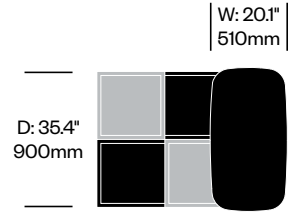

Volage EX-S

Cassina | Philippe Starck | 2018 | Imported from Italy

To order, specify:

1. Product number
2. Top stone color
3. Tray wood color
4. Base trim color

Occasional Table with Trays	Number	List Price
Black Marquiña Marble with Black Stained Ash	HCCS-VXTO-T2	6,865.00
Black Marquiña Marble with Santos Rosewood	HCCS-VXTO-T2	7,920.00
Calacatta Marble with Black Stained Ash	HCCS-VXTO-T2	7,455.00
Calacatta Marble with Santos Rosewood	HCCS-VXTO-T2	8,500.00
Emperador Marble with Black Stained Ash	HCCS-VXTO-T2	6,865.00
Emperador Marble with Santos Rosewood	HCCS-VXTO-T2	7,920.00
Grey Carnico Marble with Black Stained Ash	HCCS-VXTO-T2	6,865.00
Grey Carnico Marble with Santos Rosewood	HCCS-VXTO-T2	7,920.00
Sahara Noir Marble with Black Stained Ash	HCCS-VXTO-T2	7,455.00
Sahara Noir Marble with Santos Rosewood	HCCS-VXTO-T2	8,500.00
White Carrara Marble with Black Stained Ash	HCCS-VXTO-T2	6,175.00
White Carrara Marble with Santos Rosewood	HCCS-VXTO-T2	6,865.00