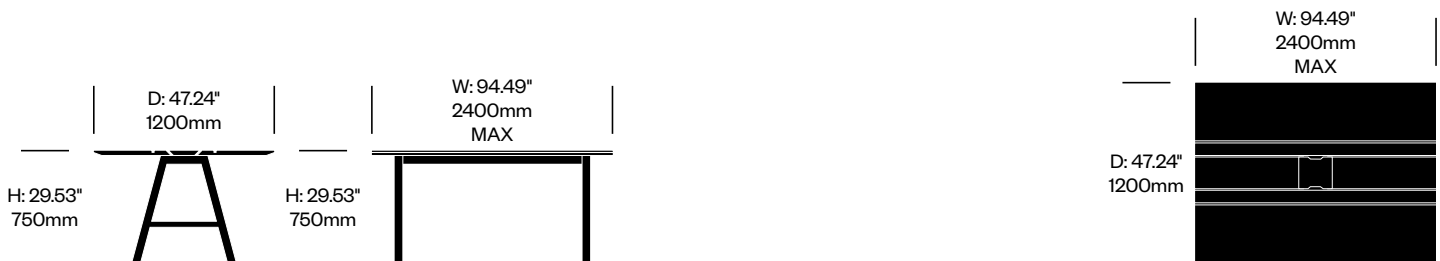

Standard Height Meet Collaborative Tables

47.24" Depth, Wood Top	Number	Grade A	Grade B	Grade C	Grade D	Grade E
62.99" Width	HCBZ-PNTM-L4762W	8,779.00	8,977.00	9,077.00	9,923.00	10,532.00
70.87" Width	HCBZ-PNTM-L4770W	8,948.00	9,145.00	9,266.00	10,140.00	10,735.00
78.74" Width	HCBZ-PNTM-L4778W	9,107.00	9,305.00	9,434.00	10,337.00	10,930.00
86.61" Width	HCBZ-PNTM-L4786W	9,116.00	9,313.00	9,456.00	10,536.00	10,939.00
94.49" Width	HCBZ-PNTM-L4794W	9,503.00	9,704.00	9,802.00	10,837.00	11,406.00