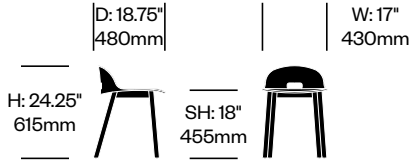

Ash (EAS-1)

Dark Stained Ash (EAS-2)

Alfi

Emeco | Jasper Morrison | 2015 | Made in the United States

To order, specify:

1. Product number
2. Seat trim color
3. Base wood color

Side Chair with Low Back

Number