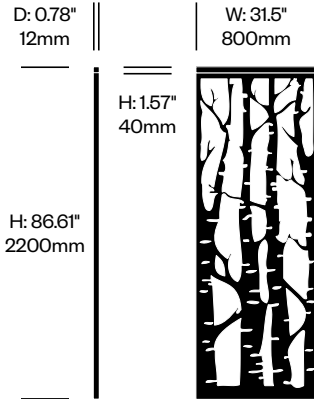

BuzziFalls

BuzziSpace | Sas Adriaenssens | 2014 | Imported from the Netherlands

To order, specify:

1. Product number
2. Felt color
3. Contrasting felt color (if applicable)
4. Trim paint

Note:

A mounting kit must be ordered separately as a requirement to hang BuzziFalls screens. Various attachment options are available for ceiling or wall mount.

Small Screen, Birch Pattern	Number	List Price
Felt	HCBZ-FAS1-BR	1,109.00
Contrasting Felt	HCBZ-FAS1-BRC	1,455.00