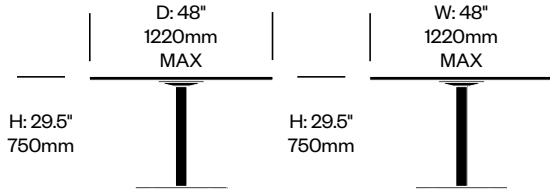

JANUScafé: Demi-Sec Grande Base

JANUS et Cie

To order, specify:

1. Product number
2. Top surface and color
3. Base trim color

STANDARD HEIGHT TABLES

Round Table, 30"	Number	List Price
Aluminum Top, Painted Base	HCJC-JC-DGP1-N3030NA	1,425.00
Aluminum Top, Stainless Steel Base	HCJC-JC-DGS1-N3030NA	1,591.00
Wood Top, Painted Base	HCJC-JC-DGP1-N3030NW	1,411.00
Wood Top, Stainless Steel Base	HCJC-JC-DGS1-N3030NW	1,577.00
CHPL Top, Painted Base	HCJC-JC-DGP1-N3030NC	1,811.00
CHPL Top, Stainless Steel Base	HCJC-JC-DGS1-N3030NC	1,977.00