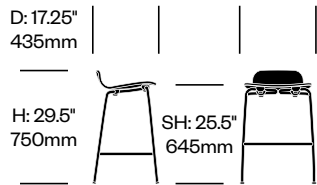

Tate Color

Cappellini | Jasper Morrison | 2012 | Imported from Italy

To order, specify:

1. Product number
2. Seat aniline dyed wood color
3. Base trim color

Stacking Side Chair	Number	List Price
Painted Base	HCCE-TCS4-4	880.00
Satin Stainless Steel Base	HCCE-TCS4-4	935.00