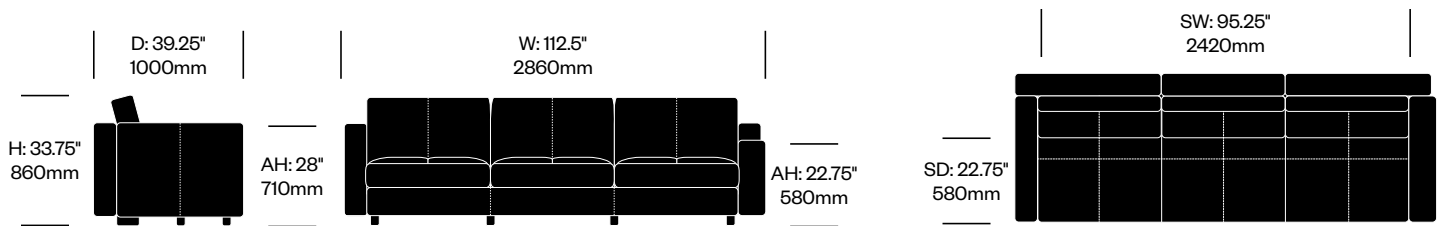

To order, specify:

1. Product number
2. Upholstery and color

Three Seat with Low Arms	Number	List Price
Leather	HCPF-MSS3-LL	11,220.00

Three Seat with Low Right Arm, High Left Arm	Number	List Price
Leather	HCPF-MSS3-HL	11,220.00