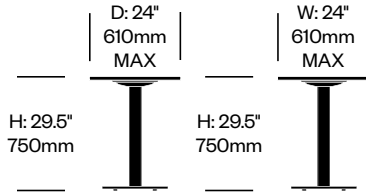

JANUScafé: Demi-Sec Base

JANUS et Cie

To order, specify:

1. Product number
2. Top surface and color
3. Base trim color

STANDARD HEIGHT TABLES

Square Table, 24"	Number	List Price
Wood Top, Painted Base	HCJC-JC-DSP1-Q2424NW	969.00
Wood Top, Stainless Steel Base	HCJC-JC-DSS1-Q2424NW	1,122.00
CHPL Top, Painted Base	HCJC-JC-DSP1-Q2424NC	1,086.00
CHPL Top, Stainless Steel Base	HCJC-JC-DSS1-Q2424NC	1,239.00