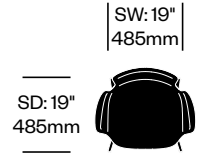

Juli Plastic

Cappellini | Werner Aisslinger | 2020 | Made in the United States

To order, specify:

1. Product number
2. Shell plastic color
3. Base trim or wood color

Side Chair with Four Metal Legs	Number	List Price
	HCCE-JPS4-M	650.00