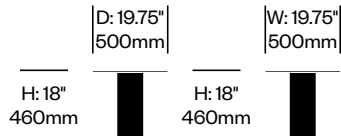

High Occasional Table	Number	List Price
Stone Top	HCCE-MUTO-2S	1,555.00