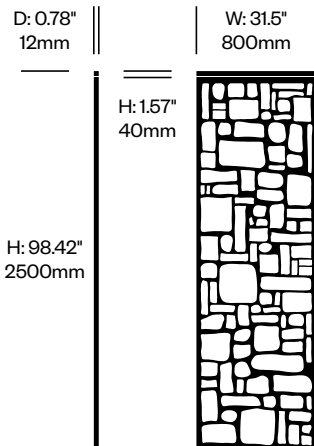

Small Screen, Pebbles Pattern	Number	List Price
Felt	HCBZ-FAS1-PB	1,356.00
Contrasting Felt	HCBZ-FAS1-PBC	1,702.00

Large Screen, Pebbles Pattern	Number	List Price
Felt	HCBZ-FAS2-PB	1,404.00
Contrasting Felt	HCBZ-FAS2-PBC	1,750.00