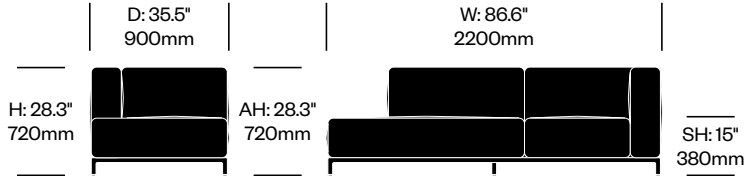

Mex-Hi

Cassina | Piero Lissoni | 2020 | Imported from Italy

To order, specify:

1. Product number
2. Upholstery and color
3. Base trim color

WIDE TWO SEAT SOFA WITH LEFT ARM, PENINSULA ON RIGHT

Chrome Base	Number	List Price
Leather	HCCS-MHL2-WAP1	12,900.00
Fabric	HCCS-MHL2-WAP2	11,530.00

Matte Anthracite Base	Number	List Price
Leather	HCCS-MHL2-WAP1	11,955.00
Fabric	HCCS-MHL2-WAP2	10,585.00