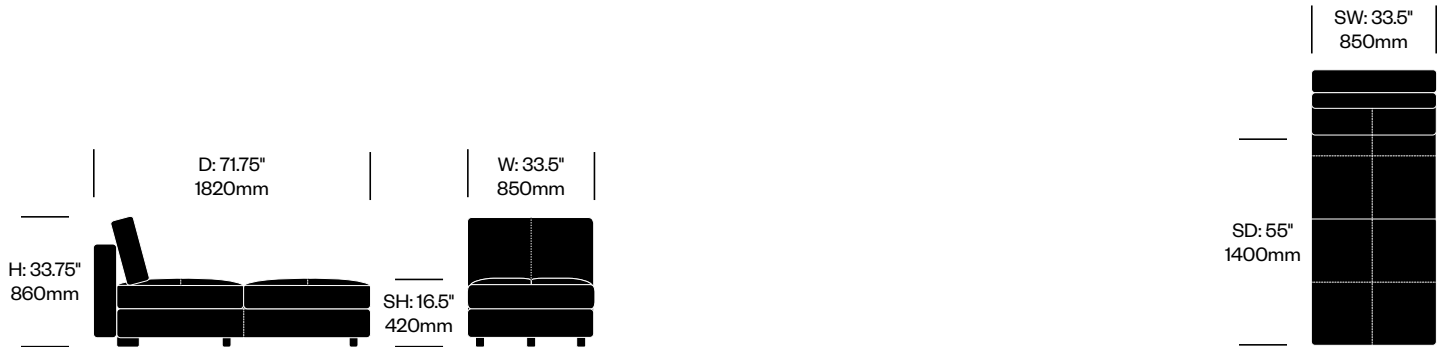

Massimosistema

Poltrona Frau | Poltrona Frau R+D | 2009 | Imported from Italy

To order, specify:

1. Product number
2. Upholstery and color

Chaise Lounge without Arms	Number	List Price
Leather	HCPF-MSHX-00	6,820.00