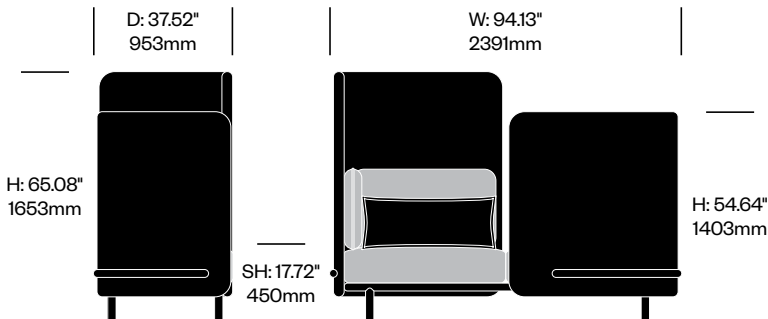

Two Seat Sofa with One High Back and One Medium Back, Open Left

	Number	Grade A	Grade B	Grade C	Grade D	Grade E
	HCBZ-SKL2-LMH2	13,945.00	15,263.00	15,919.00	16,284.00	
with Arm Cushions	HCBZ-SKL2-LMHA2	14,396.00	15,787.00	16,483.00	16,868.00	
with Anti-Theft Arm Cushions	HCBZ-SKL2-LMHAT2	14,655.00	16,046.00	16,742.00	17,127.00	