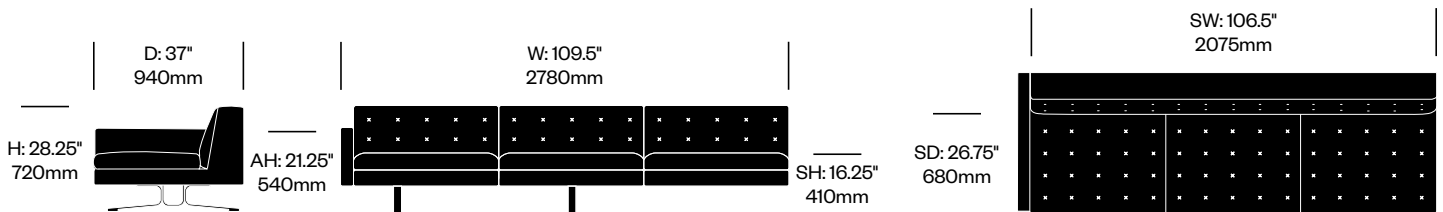

Three Seat with Right Arm	Number	List Price
Leather	HCPF-KEG3-R	15,510.00