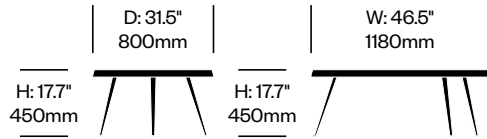

Mexique

Cassina | Charlotte Perriand | 1952 | Imported from Italy

To order, specify:

1. Product number
2. Top paint or wood color
3. Leg trim color

HIGH OCCASIONAL TABLE

Matte Black Legs	Number	List Price
Gloss Painted Top	HCCS-MXTO-3P	3,845.00
Matte Painted Top	HCCS-MXTO-3P	2,800.00
American Walnut Top	HCCS-MXTO-3W	4,500.00
Black Stained Oak Top	HCCS-MXTO-3W	2,995.00
Natural Oak Top	HCCS-MXTO-3W	2,995.00

Gunmetal Grey Legs	Number	List Price
Gloss Painted Top	HCCS-MXTO-3P	4,040.00
Matte Painted Top	HCCS-MXTO-3P	2,985.00
American Walnut Top	HCCS-MXTO-3W	4,705.00
Black Stained Oak Top	HCCS-MXTO-3W	3,195.00
Natural Oak Top	HCCS-MXTO-3W	3,195.00