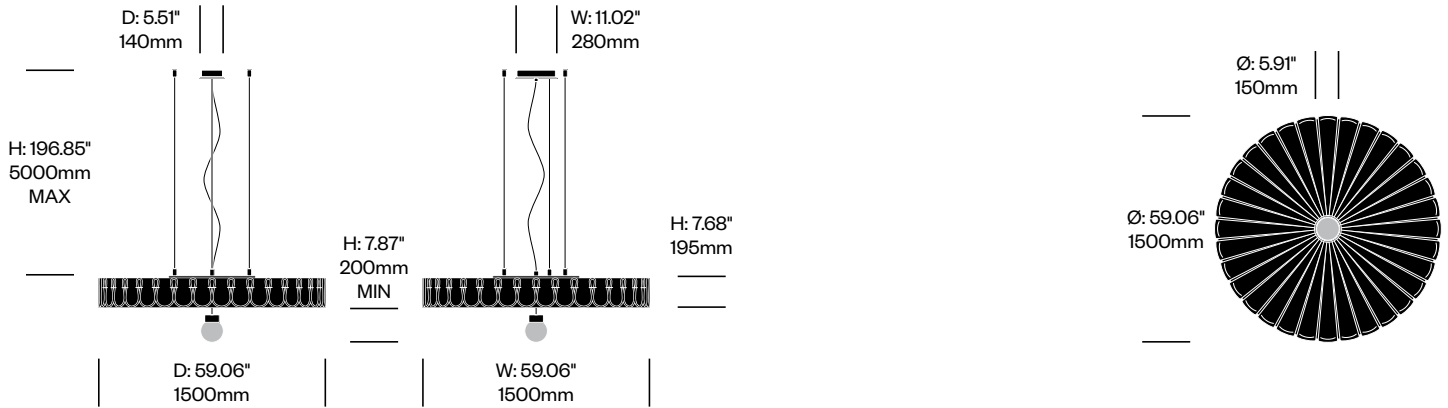

To order, specify:

1. Product number
2. Felt color
3. Lace color
4. Cable trim color

Medium Pendant Light, Ripple	Number	List Price
78.74" (2000mm) Cables	HCBZ-PLP2-R1	1,938.00
196.85" (5000mm) Cables	HCBZ-PLP2-R2	2,365.00