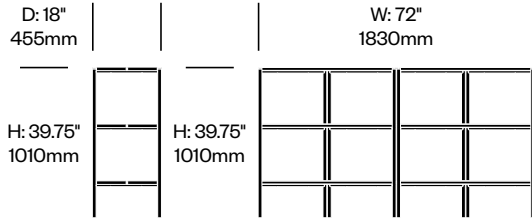

Black (EPC-1)

Clear Anodized Aluminum (EMT-1)

Run

Emeco | Sam Hecht and Kim Colin | 2016 | Made in the United States

To order, specify:

1. Product number
2. Shelf wood or trim color
3. Frame trim color

BOOKCASE