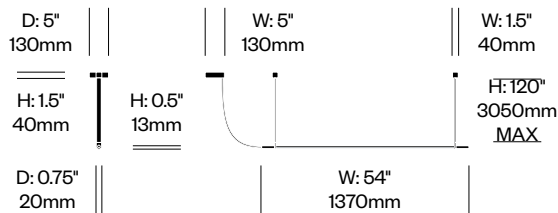

To order, specify:

1. Product number
2. Trim color
3. Suspension belt color

Pendant Light	Number	List Price
	HCPL-TOPI	950.00