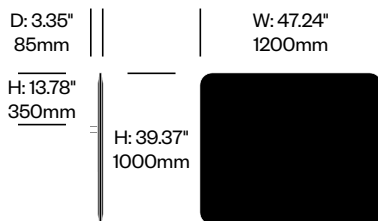

Desk Mounted Screen with Rounded Corners, 47.24" x 39.37"

	Number	1 2	Felt	Grade A	Grade B	Grade C	Grade D	Grade E	Grade F
Felt or Fabric	HCBZ-FDS2-47R	■ ■	1,183.00	1,384.00	1,598.00	1,670.00	1,709.00	1,912.00	
Contrasting Felt or Fabric	HCBZ-FDS2-47R	■ ■ C	1,462.00	1,663.00	1,877.00	1,949.00	1,988.00	2,191.00