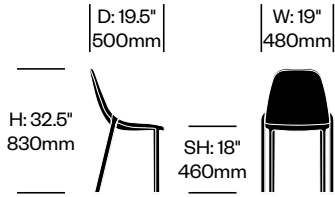

Broom

Emeco | Philippe Starck | 2012 | Made in the United States

To order, specify:

1. Product number
2. Frame trim color

Stacking Side Chair	Number	List Price
Recycled Wood Polypropylene	HCEM-BRS4	355.00