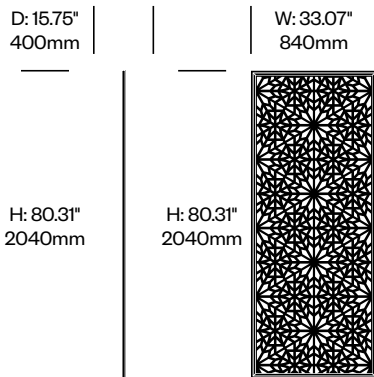

1. Product number
2. Felt color
3. Contrasting felt color (if applicable)
4. Trim paint color

Trio Screen, Plain	Number	List Price
Felt	HCBZ-FSS3-PNF	4,048.00
Contrasting Felt	HCBZ-FSS3-PNFC	4,394.00

Single Screen, Alhambra Pattern	Number	List Price
Felt	HCBZ-FSS1-ALF	2,502.00
Contrasting Felt	HCBZ-FSS1-ALFC	2,848.00