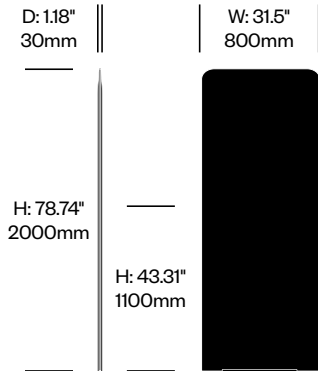

BuzziScreen Mix

BuzziSpace | Sas Adriaenssens | 2015 | Imported from the Netherlands

To order, specify:

1. Product number
2. Surface A upholstery and color
3. Surface B upholstery and color (if contrasting fabric is specified)
4. Zipper color

**High Screen,
Stop Panel with Split**

	Number	Felt	Grade A	Grade B	Grade C	Grade D	Grade E	Grade F
Felt	HCBZ-SMS3-02F	1,004.00						
Fabric	HCBZ-SMS3-02		1,414.00	1,608.00	1,747.00	1,824.00	2,219.00	
Contrasting Felt	HCBZ-SMS3-02FC	1,292.00						
Contrasting Fabric	HCBZ-SMS3-02C		1,702.00	1,896.00	2,035.00	2,112.00	2,507.00