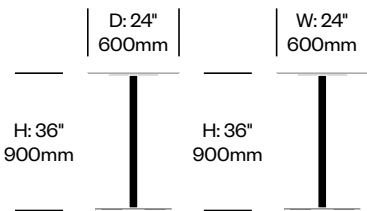

COUNTER HEIGHT COLLABORATIVE TABLE WITH FLAT BASE, 24" ROUND

Black Base	Number	List Price
Laminate Grade A	HCEM-2NTC-R24-MFL	1,440.00
Laminate Grade B	HCEM-2NTC-R24-MFL	1,670.00
Accoya	HCEM-2NTC-R24-MFW	1,970.00
Ash	HCEM-2NTC-R24-MFW	1,580.00
Walnut	HCEM-2NTC-R24-MFW	1,850.00

Hand-Brushed, Clear Anodized Aluminum Base	Number	List Price
Hand-Brushed, Clear Anodized Aluminum	HCEM-2NTC-R24-MFA	1,775.00
Laminate Grade A	HCEM-2NTC-R24-MFL	1,315.00
Laminate Grade B	HCEM-2NTC-R24-MFL	1,545.00
Accoya	HCEM-2NTC-R24-MFW	1,850.00
Ash	HCEM-2NTC-R24-MFW	1,445.00
Walnut	HCEM-2NTC-R24-MFW	1,615.00