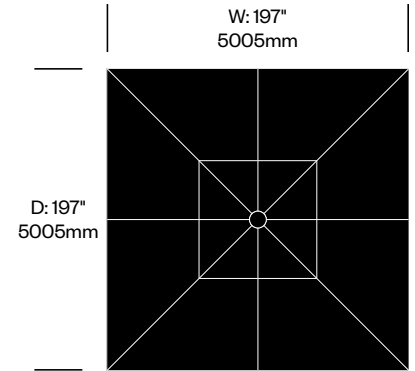

JANUS Titan

JANUS et Cie

To order, specify:

1. Product number
2. Canopy fabric and color
3. Frame trim color

Square Telescope Umbrella, 197"	Number	Grade A	Grade B	Grade C	Grade D	Grade E
Square Granite Base, 42"	HCJC-JT-UEQJ7S-GQ42	14,894.00	18,294.00	19,473.00	20,561.00	21,551.00
Stackable Steel Plate Base, 36"	HCJC-JT-UEQJ7S-SS36	19,877.00	23,277.00	24,456.00	25,544.00	26,534.00
In Ground Mount	HCJC-JT-UEQJ7S-IGMK	9,306.00	12,706.00	13,885.00	14,973.00	15,963.00
Concrete Surface Mount	HCJC-JT-UEQJ7S-CSMK	9,158.00	12,558.00	13,737.00	14,825.00	15,815.00