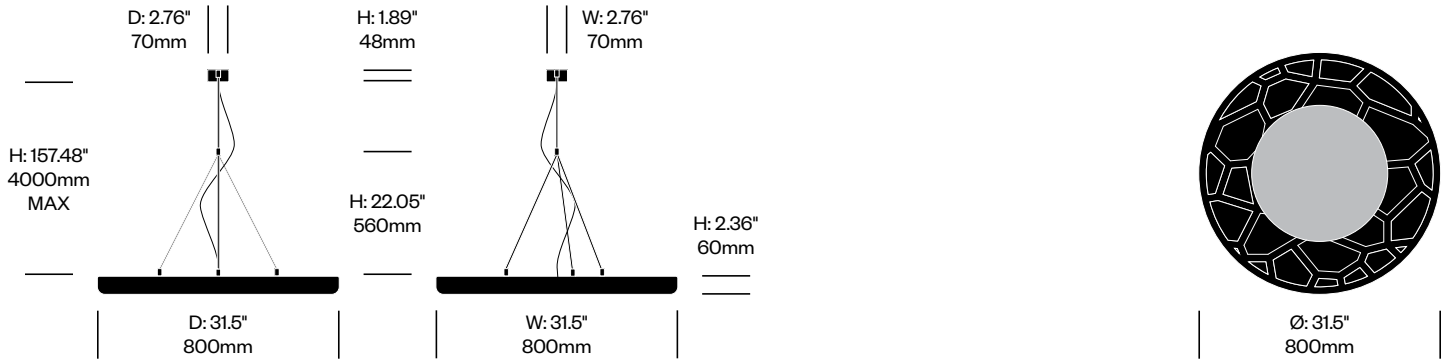

BuzziMoon

BuzziSpace | BuzziSpace Studio | 2016 | Imported from the Netherlands

To order, specify:

1. Product number
2. Upholstery and color

Small Pendant Light, 3D Leaf	Number	Grade A	Grade B	Grade C	Grade D	Grade E	Grade F
Fabric	HCBZ-MNP1-L	4,339.00	5,082.00	5,146.00	5,182.00	5,365.00