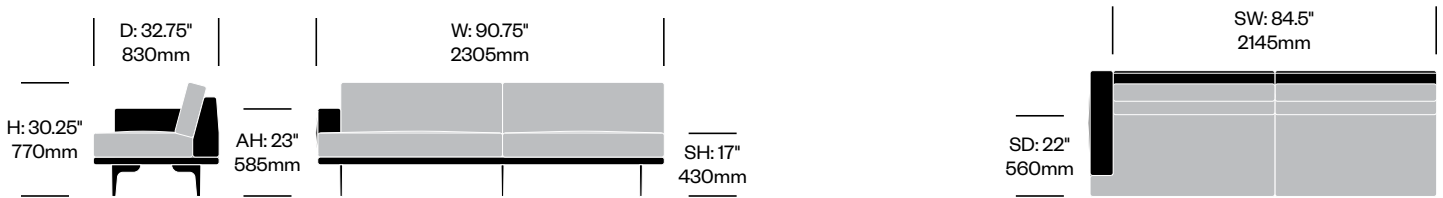

Three Seat Sofa with

Arm on Right	Number	1 2	Grade A	Grade B	Grade C	Grade D	Grade E	Grade F	Grade G	Grade H	Leather A	Leather B
Polished Aluminum Legs	HCCL-LYL3-RN	■ ■	6,476.74	6,796.16	7,185.00	7,522.90	8,356.56	8,709.28	10,018.28	10,726.56	10,796.50	12,708.58
Painted Legs Grade A	HCCL-LYL3-RN	■ ■	6,581.65	6,901.07	7,289.91	7,627.81	8,461.47	8,814.19	10,123.19	10,831.47	10,901.41	12,813.49
Painted Legs Grade B	HCCL-LYL3-RN	■ ■	6,598.78	6,918.20	7,307.04	7,644.94	8,478.60	8,831.32	10,140.32	10,848.60	10,918.54	12,830.62