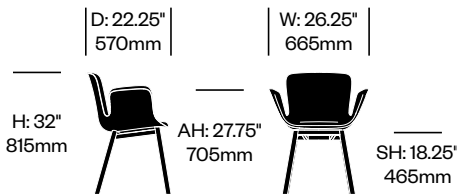

Side Chair with Four Wood Legs

Number

List Price

Fabric Grade B	HCCE-JSS4-W2	Currently Unavailable
Fabric Grade C	HCCE-JSS4-W2	1,675.00
Fabric Grade D	HCCE-JSS4-W2	Currently Unavailable
Fabric Grade E	HCCE-JSS4-W2	1,860.00
Fabric Grade F	HCCE-JSS4-W2	1,860.00