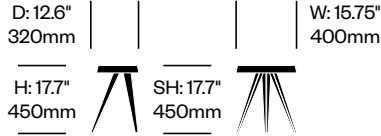

Mexique

Cassina | Charlotte Perriand | 1952 | Imported from Italy

To order, specify:

1. Product number
2. Seat wood color
3. Leg trim color

LOW STOOL

Matte Black Legs	Number	List Price
American Walnut	HCCS-MXS1	1,590.00
Black Stained Oak	HCCS-MXS1	1,445.00
Natural Oak	HCCS-MXS1	1,445.00

Gunmetal Grey Legs	Number	List Price
American Walnut	HCCS-MXS1	2,310.00
Black Stained Oak	HCCS-MXS1	2,175.00
Natural Oak	HCCS-MXS1	2,175.00