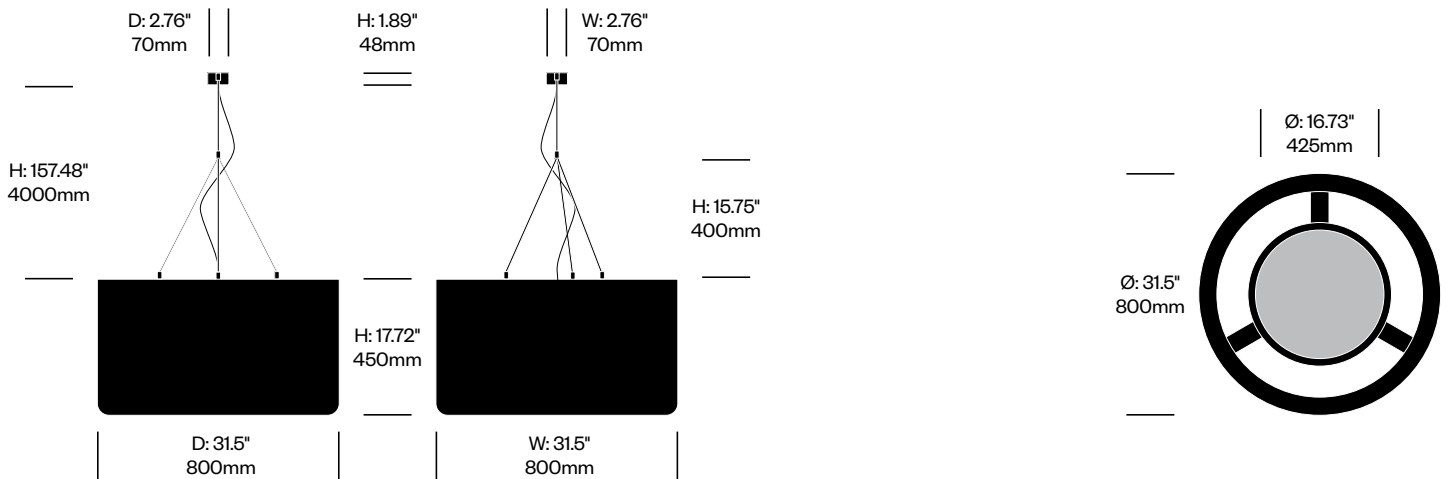

BuzziJet

BuzziSpace | BuzziSpace Studio | 2018 | Imported from the Netherlands

To order, specify:

1. Product number
2. Upholstery and color
3. Cable trim color

Medium Pendant Light with Straight Cables

	Number	Grade A	Grade B	Grade C	Grade D	Grade E
78.74" (2000mm) Cables	HCBZ-JTP2-1S	5,002.00	5,227.00	5,340.00	5,404.00	5,722.00
196.85" (5000mm) Cables	HCBZ-JTP2-2S	5,429.00	5,654.00	5,767.00	5,831.00	6,149.00