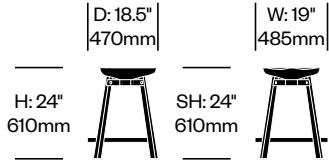

Su

Emeco | Nendo | 2014 | Made in the United States

To order, specify:

1. Product number
2. Seat material and color
3. Base wood or trim color

MEDIUM STOOL

Black Anodized Aluminum Base	Number	List Price
Recycled Polyethylene (PET)	HCEM-SUS2-PA	880.00
Wood	HCEM-SUS2-WA	1,525.00
Cork	HCEM-SUS2-KA	1,035.00
Eco-Concrete	HCEM-SUS2-CA	1,110.00

Clear Anodized Aluminum Base	Number	List Price
Recycled Polyethylene (PET)	HCEM-SUS2-PA	845.00
Wood	HCEM-SUS2-WA	1,490.00
Cork	HCEM-SUS2-KA	965.00
Eco-Concrete	HCEM-SUS2-CA	1,070.00

Reclaimed Oak Base	Number	List Price
Recycled Polyethylene (PET)	HCEM-SUS2-PW	930.00
Wood	HCEM-SUS2-WW	1,575.00
Cork	HCEM-SUS2-KW	1,070.00
Eco-Concrete	HCEM-SUS2-CW	1,160.00