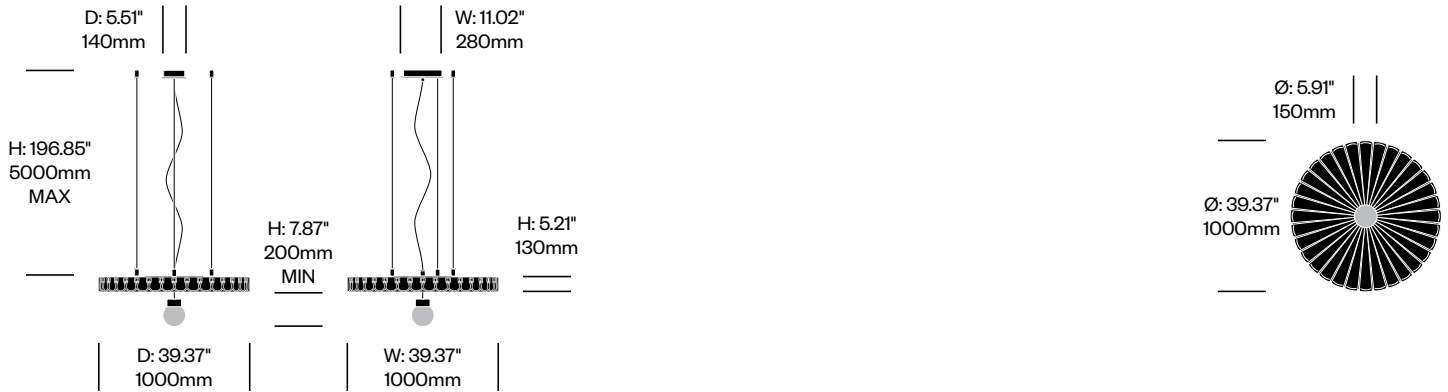

To order, specify:

1. Product number
2. Felt color
3. Lace color
4. Cable trim color

Medium Pendant Light, Ripple	Number	List Price
78.74" (2000mm) Cables	HCBZ-PLP2-R1	1,938.00
196.85" (5000mm) Cables	HCBZ-PLP2-R2	2,365.00