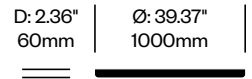

BuzziDonut

BuzziSpace | BuzziSpace Studio | 2014 | Imported from the Netherlands

To order, specify:

1. Product number
2. Upholstery and color

Medium Screen, Flat	Number	Grade A	Grade B	Grade C	Grade D	Grade E	Grade F
Fabric with Antiskid Back	HCBZ-DNS2-FA	1,840.00	2,158.00	2,284.00	2,353.00	2,716.00	
Fabric with Fabric Back	HCBZ-DNS2-F2	2,349.00	2,744.00	2,900.00	2,989.00	3,443.00