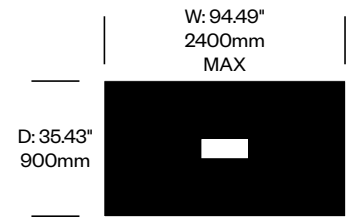

BuzziPicNic

BuzziSpace | Alain Gilles | 2014 | Imported from the Netherlands

To order, specify:

1. Product number
2. Top laminate color (if applicable)
3. Wood color