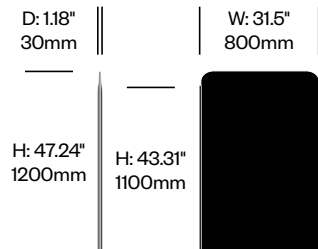

**High Screen,
Stop Panel with Split**

	Number	Felt	Grade A	Grade B	Grade C	Grade D	Grade E	Grade F
Felt	HCBZ-SMS3-02F	1,004.00						
Fabric	HCBZ-SMS3-02		1,414.00	1,608.00	1,747.00	1,824.00	2,219.00	
Contrasting Felt	HCBZ-SMS3-02FC	1,292.00						
Contrasting Fabric	HCBZ-SMS3-02C		1,702.00	1,896.00	2,035.00	2,112.00	2,507.00