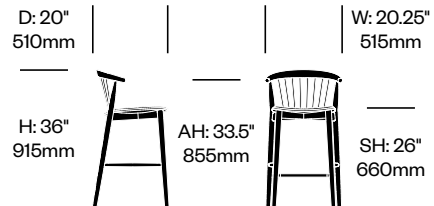

Low Stool	Number	List Price
Leather	HCCE-NWS1-1	1,985.00
Fabric	HCCE-NWS1-2	1,630.00
Faux Leather	HCCE-NWS1-3	1,525.00
Wood	HCCE-NWS1-W	1,275.00