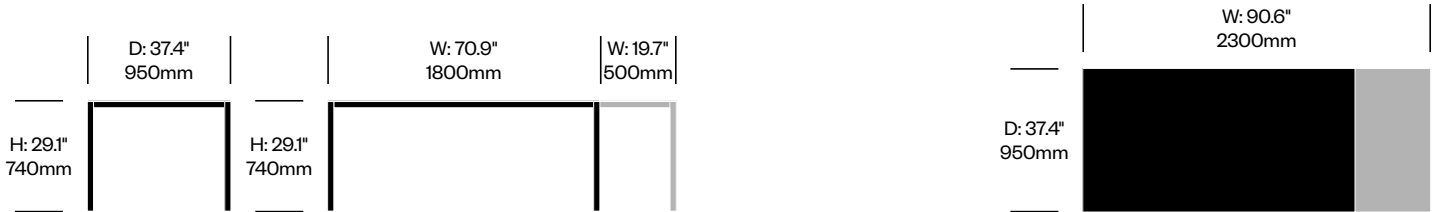

Naan

Cassina | Piero Lissoni | 2009 | Imported from Italy

To order, specify:

1. Product number
2. Wood color

Small Collaborative Table,

Extendable Width	Number	List Price
American Walnut	HCCS-NNTC-1E	8,215.00
Black Stained Oak	HCCS-NNTC-1E	8,215.00
Natural Oak	HCCS-NNTC-1E	8,215.00
Smoked Oak	HCCS-NNTC-1E	8,215.00