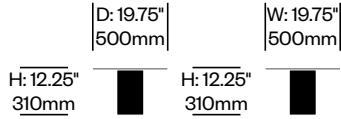

Mush

Cappellini | Giulio Cappellini | 2019 | Imported from Italy

To order, specify:

1. Product number
2. Top wood or stone color
3. Base paint color

Low Occasional Table	Number	List Price
Stone Top	HCCE-MUTO-1S	1,370.00