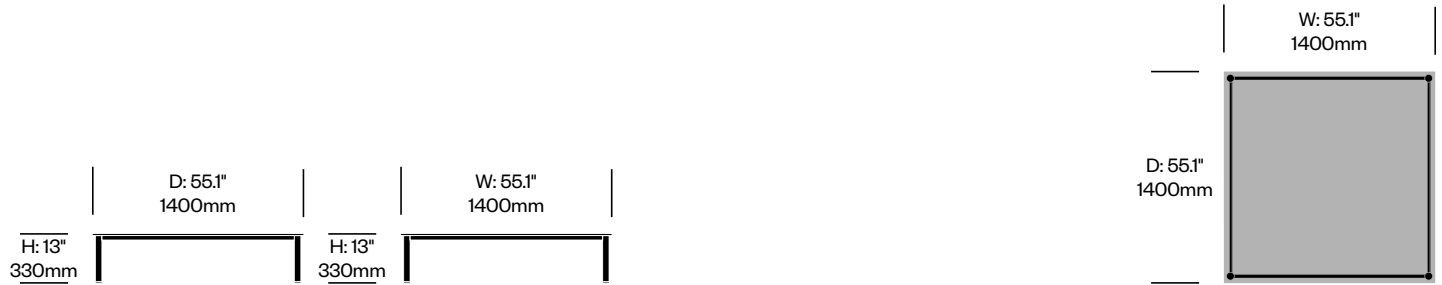

Large Square Occasional Table	Number	List Price
Clear Glass Top	HCCS-L103	3,870.00