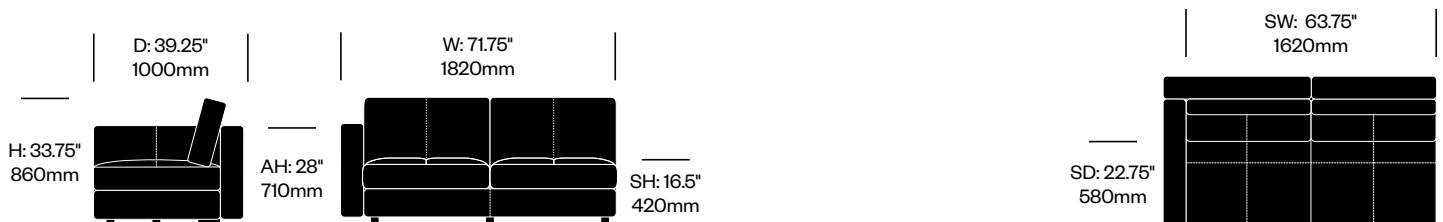

Two Seat with High Right Arm	Number	List Price
Leather	HCPF-MSS2-0H	8,740.00