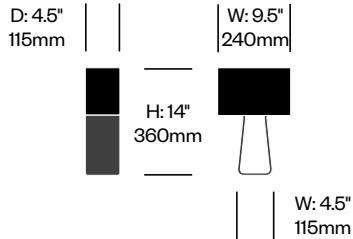

Tube Top

Pablo Designs | Peter Stathis | 2006 | Made in the United States

To order, specify:

1. Product number
2. Trim color

Small Table Light	Number	List Price
	HCPL-TTT1-14	195.00