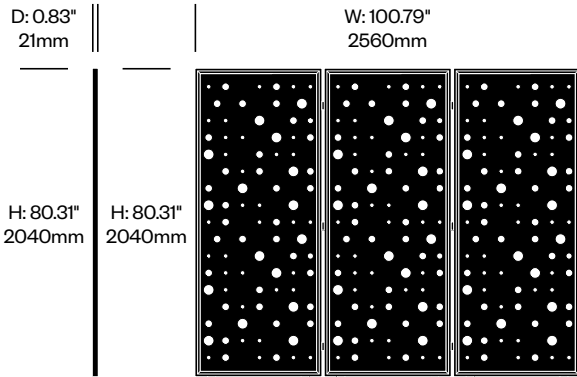

Trio Screen, Dots Pattern	Number	List Price
Felt	HCBZ-FSS3-DTF	4,864.00
Contrasting Felt	HCBZ-FSS3-DTFC	5,210.00