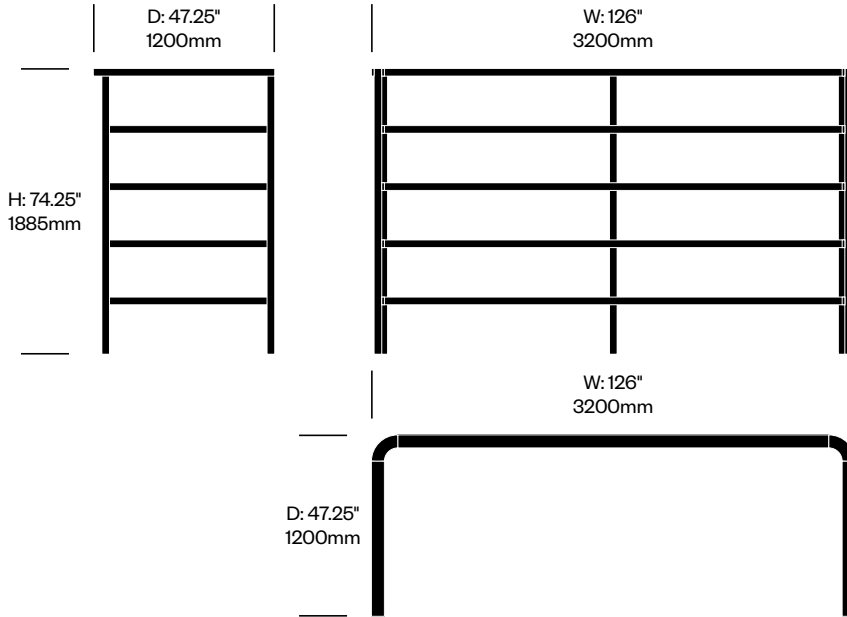

High Frame, 47.25" x 126"	Number	List Price
	HCBZ-BRFN-H47126	12,187.00

High Frame, 59" x 94.5"	Number	List Price
	HCBZ-BRFN-H5994	11,081.00

BuzziBracks

BuzziSpace | Alain Gilles | 2018 | Imported from the Netherlands