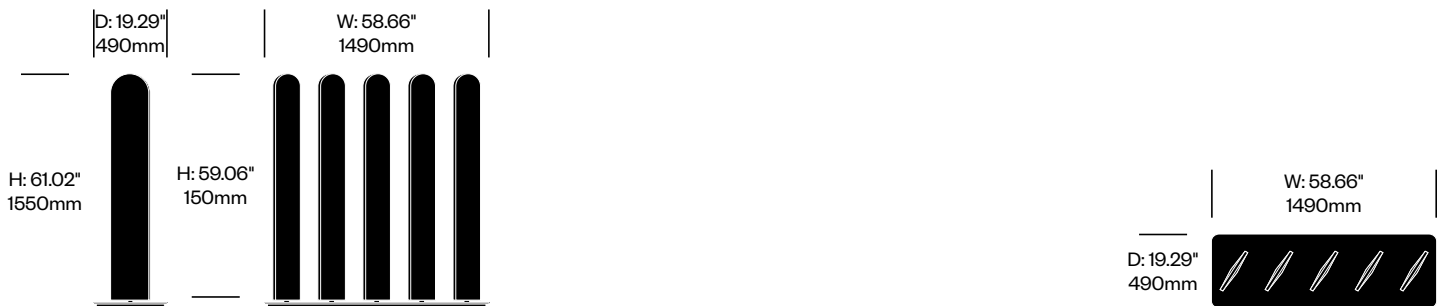

BuzziBlinds

BuzziSpace | Alain Gilles | 2011 | Imported from the Netherlands

To order, specify:

1. Product number, including:

1 Upholstery type

- ☐ Felt
- ☒ Fabric

1. Upholstery and color
2. Contrasting upholstery and color (if applicable)
3. Base paint color

Medium Screen, Arch	Number	Felt	Grade A	Grade B	Grade C	Grade D	Grade E	Grade F
Felt or Fabric	HCBZ-BDA2-N	4,216.00	5,372.00	6,018.00	6,278.00	6,421.00	7,154.00	
Contrasting Felt or Fabric	HCBZ-BDA2-N C	4,642.00	5,798.00	6,444.00	6,704.00	6,847.00	7,580.00	

Medium Screen on Casters, Arch	Number	Felt	Grade A	Grade B	Grade C	Grade D	Grade E	Grade F
Felt	HCBZ-BDA2-CF	4,566.00						
Fabric	HCBZ-BDA2-C2C		5,722.00	6,368.00	6,628.00	6,591.00	7,504.00	
Contrasting Felt	HCBZ-BDA2-CFC	4,992.00						
Contrasting Fabric	HCBZ-BDA2-C2CC		6,148.00	6,794.00	7,054.00	7,017.00	7,930.00