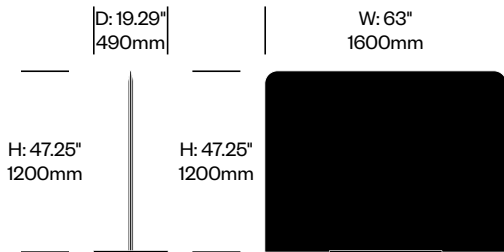

Screen, 47.25"x63"	Number	1	Felt	Grade A	Grade B	Grade C	Grade D	Grade E	Grade F
Felt or Fabric	HCBZ-FES1-63		1,714.00	2,256.00	2,599.00	2,737.00	2,813.00	3,203.00	
Contrasting Felt or Fabric	HCBZ-FES1-63	C	2,002.00	2,544.00	2,887.00	3,025.00	3,101.00	3,491.00