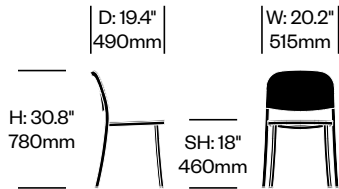

Plywood

Ash (EPL-1)
Walnut (EPL-3)

Frame Trim

Black (EPC-1)
Hand-Brushed, Clear Anodized Aluminum (EMT-2)

1 Inch

Emeco | Jasper Morrison | 2017 | Made in the United States

To order, specify:

1. Product number
2. Seat and back material and color
3. Frame trim color