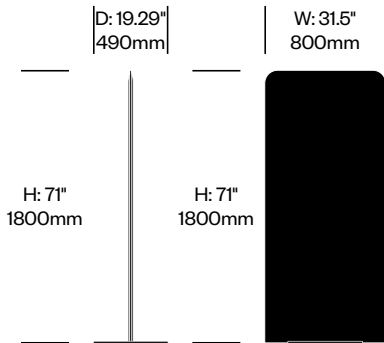

Screen, 71"x31.5"	Number	Felt	Grade A	Grade B	Grade C	Grade D	Grade E	Grade F
Felt or Fabric	HCBZ-FES4-31	1,353.00	1,761.00	2,145.00	2,298.00	2,382.00	2,819.00	
Contrasting Felt or Fabric	HCBZ-FES4-31C	1,641.00	2,049.00	2,433.00	2,586.00	2,670.00	3,107.00