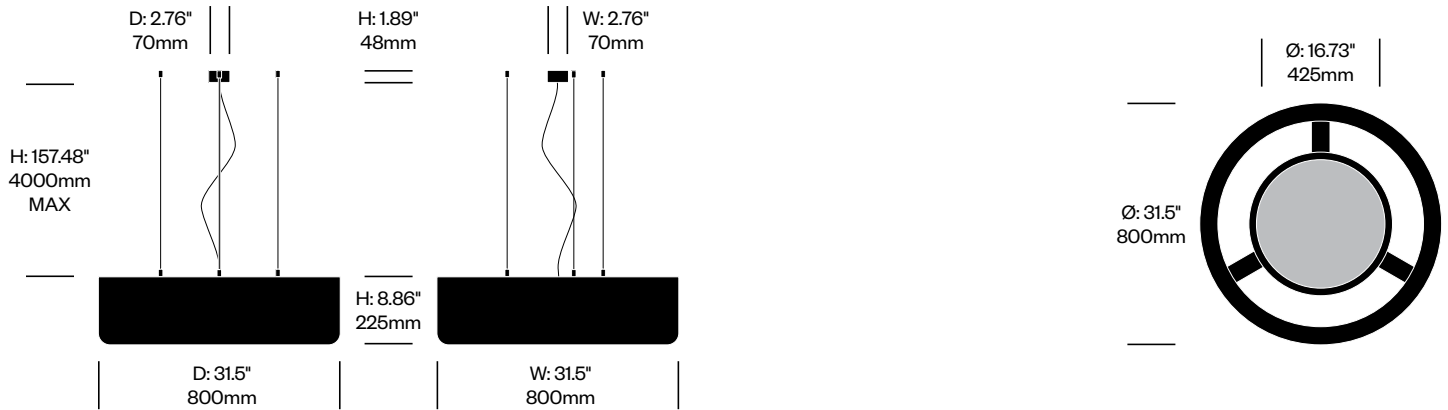

BuzziJet

BuzziSpace | BuzziSpace Studio | 2018 | Imported from the Netherlands

To order, specify:

1. Product number
2. Upholstery and color
3. Cable trim color

**Small Pendant Light
with Straight Cables**

	Number	Grade A	Grade B	Grade C	Grade D	Grade E
78.74" (2000mm) Cables	HCBZ-JTP1-1S	4,524.00	4,654.00	4,717.00	4,752.00	4,934.00
196.85" (5000mm) Cables	HCBZ-JTP1-2S	4,951.00	5,081.00	5,144.00	5,179.00	5,361.00