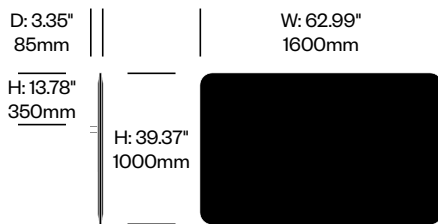

Desk Mounted Screen with Rounded Corners, 62.99" x 39.37"

	Number	1	2	Felt	Grade A	Grade B	Grade C	Grade D	Grade E	Grade F
Felt or Fabric	HCBZ-FDS2-62R	■	■	1,344.00	1,548.00	1,779.00	1,850.00	1,891.00	2,092.00	
Contrasting Felt or Fabric	HCBZ-FDS2-62R	■	■ C	1,623.00	1,827.00	2,058.00	2,129.00	2,170.00	2,371.00