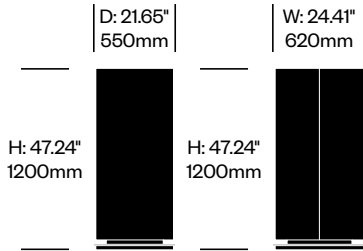

BuzziTotem

BuzziSpace | BuzziSpace Studio | 2016 | Imported from the Netherlands

To order, specify:

1. Product number
2. Upholstery and color
3. Base paint color

Small Wedge Totem	Number	Grade A	Grade B	Grade C	Grade D	Grade E	Grade F
Flat Base	HCBZ-TTS3-12	2,404.00	2,677.00	2,785.00	2,848.00	3,158.00	
Base on Casters	HCBZ-TTS3-1C2	2,690.00	2,963.00	3,071.00	3,134.00	3,444.00	