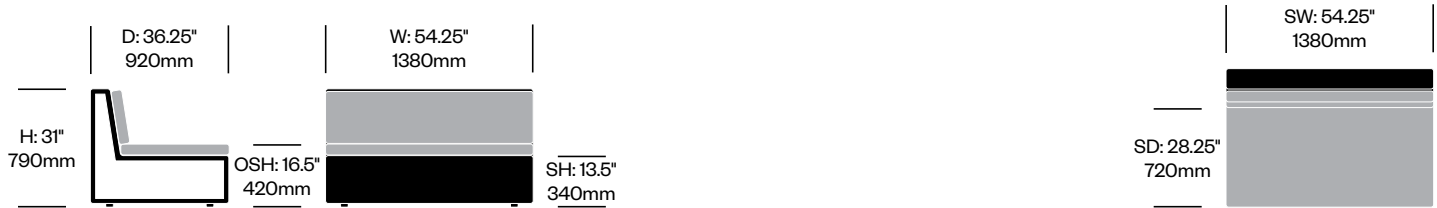

SEE!

JANUS et Cie

To order, specify:

1. Product number (required cushions sold separately)
2. JANUSfiber® color

Extra Wide Center Module, Open	Number	List Price
	HCJC-SE-MEXO-J	4,875.00

To order, specify:

1. Product number
2. Upholstery and color