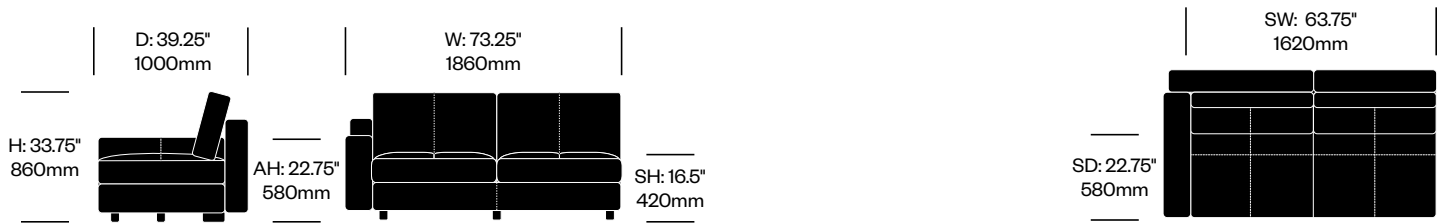

Two Seat with Low Right Arm	Number	List Price
Leather	HCPF-MSS2-0L	8,740.00