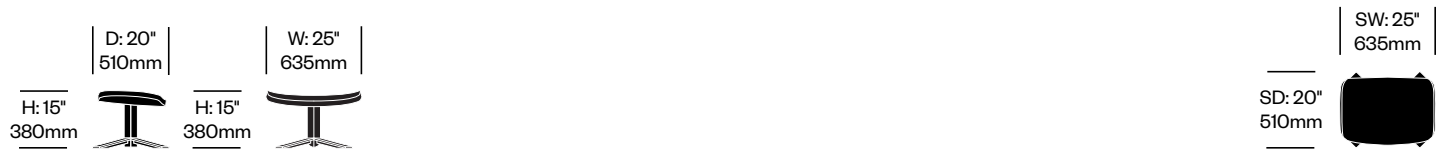

Lounge Chair	Number	List Price
With Canopy	HCCL-WIND-C	8,102.49

Ottoman	Number	List Price
	HCCL-WINF	2,749.06

Za

Emeco | Naoto Fukasawa | 2021 | Made in the United States

Features and Specifications

Stools