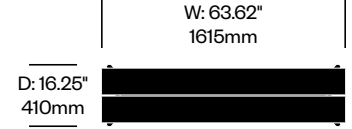

Run

Emeco | Sam Hecht and Kim Colin | 2016 | Made in the United States

To order, specify:

1. Product number
2. Top wood or trim color
3. Base trim color