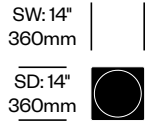

Emeco Stool

Emeco | Philippe Starck | 2001 | Made in the United States

To order, specify:

1. Product number
2. Frame trim color

Stacking Low Stool	Number	List Price
Hand-Brushed, Clear Anodized Aluminum	HCEM-EMS1	550.00
Hand-Polished Aluminum	HCEM-EMS1	1,130.00