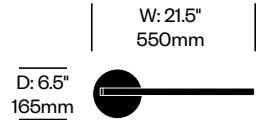

LIM360

Pablo Designs | Pablo Studio | 2012 | Imported from China

To order, specify:

1. Product number
2. Arm and base trim color

Table Light	Number	List Price
Grade A	LL31-2210-NFLC	395.00
Grade B	LL31-2210-NFLC	395.00