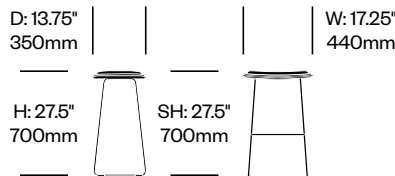

Medium Stool	Number	COM/COL	List Price
Leather	HCCE-HPS2-1	1,140.00	1,480.00
Fabric	HCCE-HPS2-2	1,115.00	1,230.00
Faux Leather	HCCE-HPS2-3	1,115.00	1,140.00