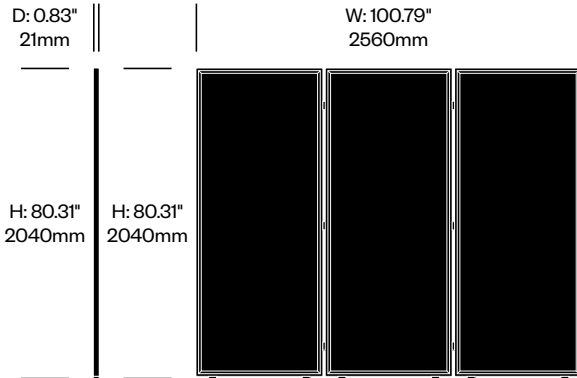

1. Product number
2. Felt color
3. Contrasting felt color (if applicable)
4. Trim paint color

Trio Screen, Plain	Number	List Price
Felt	HCBZ-FSS3-PNF	4,048.00
Contrasting Felt	HCBZ-FSS3-PNFC	4,394.00

Single Screen, Alhambra Pattern	Number	List Price
Felt	HCBZ-FSS1-ALF	2,502.00
Contrasting Felt	HCBZ-FSS1-ALFC	2,848.00