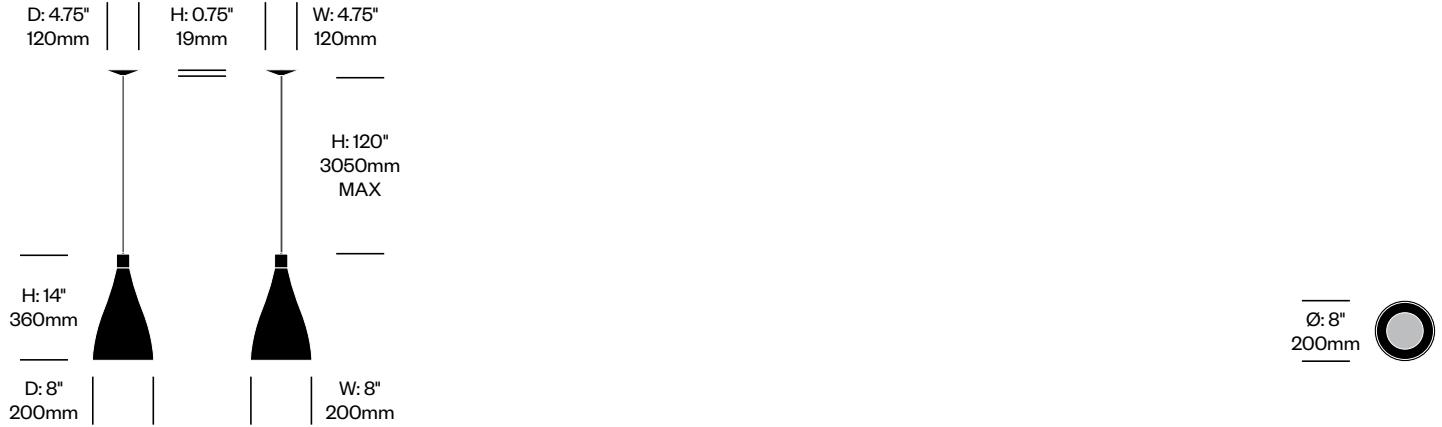

Swell

Pablo Designs | Pablo Studio | 2015 | Imported from China

To order, specify:

1. Product number
2. Trim color combination

Pendant with One Light, Narrow	Number	List Price
Standard Trim	LSP1-0810	295.00
Premium Trim	LSP1-0810	315.00