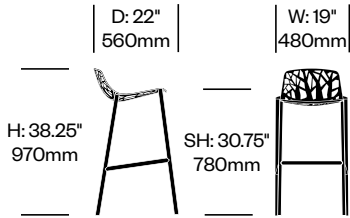

Forest

JANUS et Cie

To order, specify:

1. Product number
2. Paint color

Barstool with Low Back	Number	List Price
	HCJC-FO-S3L	1,674.00