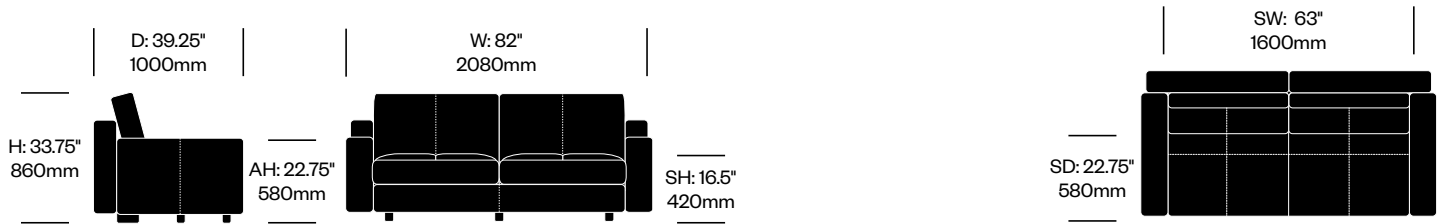

Two Seat with Low Arms	Number	List Price
Leather	HCPF-MSS2-LL	7,590.00