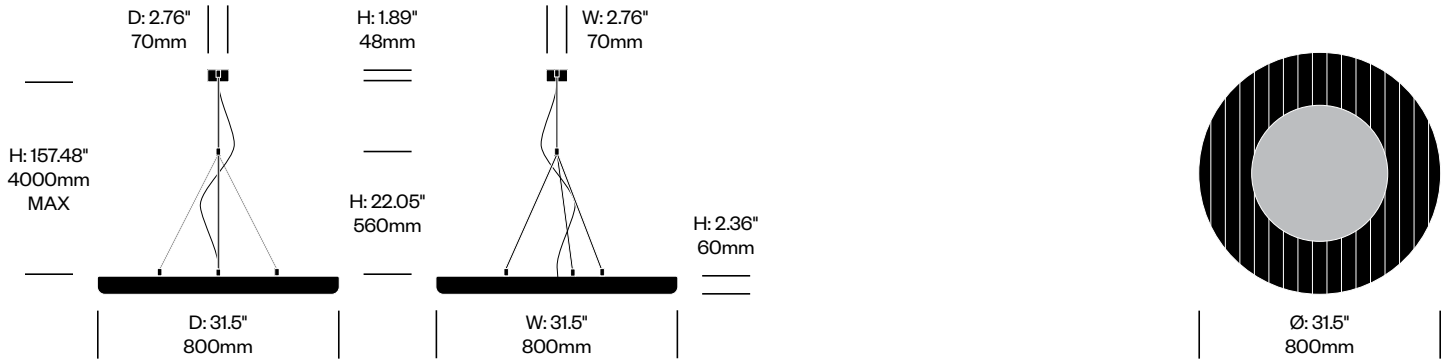

Small Pendant Light, 3D Rib	Number	Grade A	Grade B	Grade C	Grade D	Grade E	Grade F
Fabric	HCBZ-MNP1-R	4,339.00	5,082.00	5,146.00	5,182.00	5,365.00