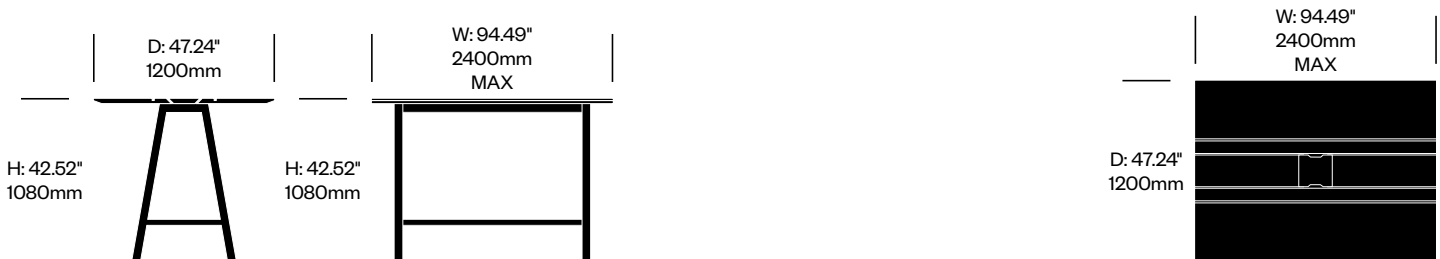

BuzziPicNic

BuzziSpace | Alain Gilles | 2014 | Imported from the Netherlands

To order, specify:

1. Product number
2. Top laminate color (if applicable)
3. Wood color

Bar Height Meet Collaborative Tables

47.24" Depth, Laminate Top	Number	Grade A	Grade B	Grade C	Grade D	Grade E
62.99" Width	HCBZ-PNTM-H4762L	4,259.00	4,303.00	4,396.00	4,880.00	4,901.00
70.87" Width	HCBZ-PNTM-H4770L	4,380.00	4,432.00	4,506.00	5,018.00	5,045.00
78.74" Width	HCBZ-PNTM-H4778L	4,466.00	4,517.00	4,592.00	5,154.00	5,137.00
86.61" Width	HCBZ-PNTM-H4786L	4,574.00	4,626.00	4,686.00	5,280.00	5,264.00
94.49" Width	HCBZ-PNTM-H4794L	4,652.00	4,717.00	4,841.00	5,324.00	5,356.00