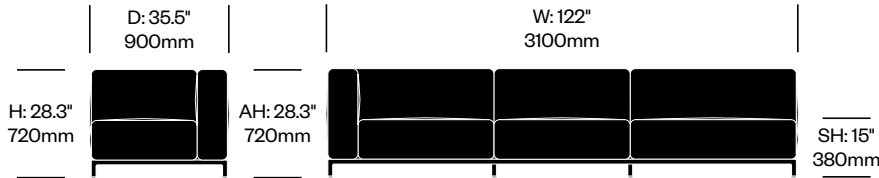

EXTRA WIDE THREE SEAT SOFA WITHOUT ARMS

Chrome Base	Number	List Price
Leather	HCCS-MHL3-XNN1	17,805.00
Fabric	HCCS-MHL3-XNN2	15,950.00

Matte Anthracite Base	Number	List Price
Leather	HCCS-MHL3-XNN1	16,365.00
Fabric	HCCS-MHL3-XNN2	14,510.00