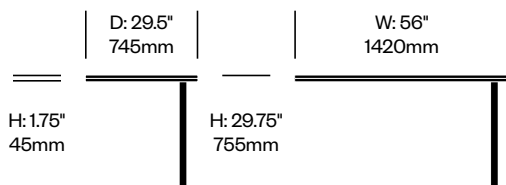

Side B Worktop, 56" x 29.5"	Number	List Price
Wood	HCBZ-BRWB-5529NW	3,472.00
Wood with Cable Entry	HCBZ-BRWB-5529CW	3,524.00