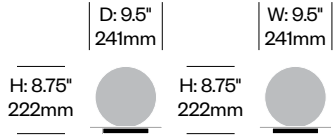

Bola Sphere

Pablo Designs | Pablo Pardo and Pablo Studio | 2019 | Imported from China

To order, specify:

1. Product number
2. Trim color

Table Light, 8"	Number	List Price
	HCPL-BST1-8	350.00