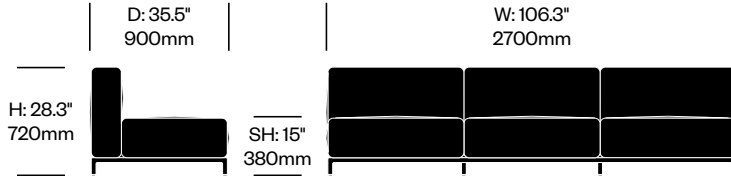

Mex-Hi

Cassina | Piero Lissoni | 2020 | Imported from Italy

To order, specify:

1. Product number
2. Upholstery and color
3. Base trim color

WIDE THREE SEAT SOFA WITHOUT ARMS

Chrome Base	Number	List Price
Leather	HCCS-MHL3-WNN1	15,565.00
Fabric	HCCS-MHL3-WNN2	14,050.00

Matte Anthracite Base	Number	List Price
Leather	HCCS-MHL3-WNN1	14,290.00
Fabric	HCCS-MHL3-WNN2	12,775.00