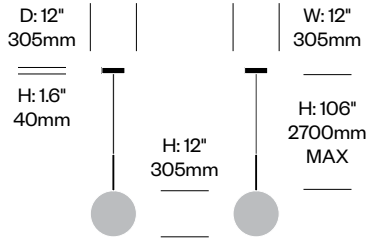

Pendant Light, 12"	Number	List Price
	HCPL-BSP6-12	620.00