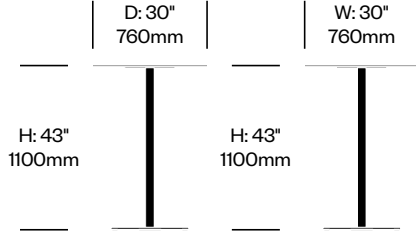

2 Inch: Flat Base

Emeco | Jasper Morrison | 2019 | Made in the United States

To order, specify:

1. Product number
2. Top surface and color
3. Base trim color

BAR HEIGHT COLLABORATIVE TABLE WITH FLAT BASE, 30" ROUND

Black Base	Number	List Price
Laminate Grade A	HCEM-2NTC-R30-HFL	1,650.00
Laminate Grade B	HCEM-2NTC-R30-HFL	2,125.00
Accoya	HCEM-2NTC-R30-HFW	2,355.00
Ash	HCEM-2NTC-R30-HFW	1,745.00
Walnut	HCEM-2NTC-R30-HFW	2,165.00

Hand-Brushed, Clear Anodized Aluminum Base	Number	List Price
Hand-Brushed, Clear Anodized Aluminum	HCEM-2NTC-R30-HFA	2,050.00
Laminate Grade A	HCEM-2NTC-R30-HFL	1,520.00
Laminate Grade B	HCEM-2NTC-R30-HFL	1,995.00
Accoya	HCEM-2NTC-R30-HFW	2,230.00
Ash	HCEM-2NTC-R30-HFW	1,615.00
Walnut	HCEM-2NTC-R30-HFW	2,040.00