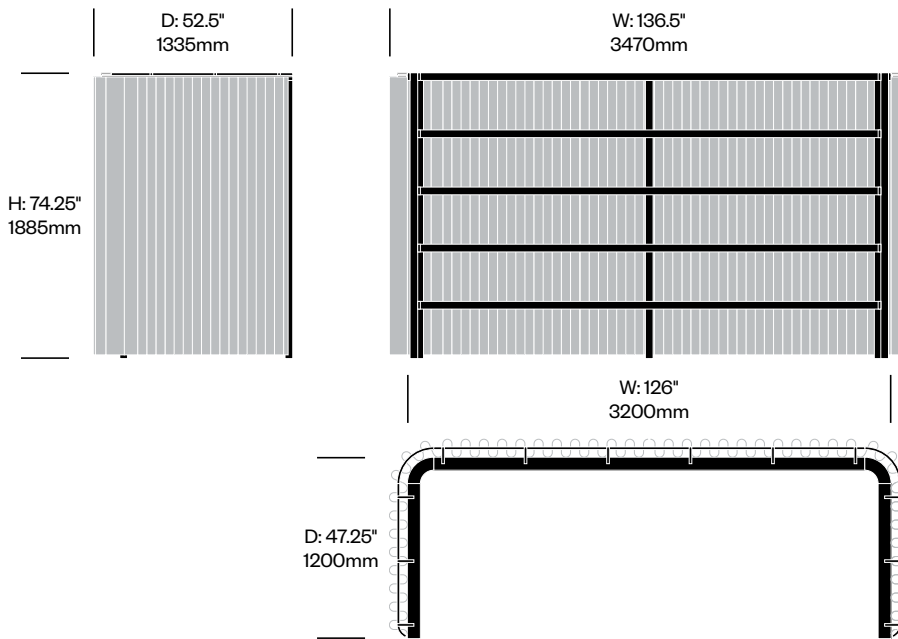

BuzziBracks

BuzziSpace | Alain Gilles | 2018 | Imported from the Netherlands

To order, specify:

1. Product number
2. Frame paint color
3. Left curtain upholstery and color
4. Right curtain upholstery and color

High Frame with

Symmetrical Curtains, 47.25" x 126"

Number	Grade A	Grade B	Grade C	Grade D	Grade E	Grade F
HCBZ-BRFS-H47126	14,014.00	14,698.00	15,382.00	16,320.00		17,639.00