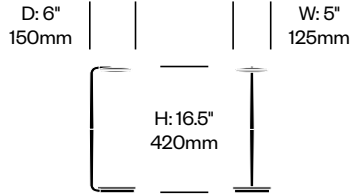

Pixo

Pablo Designs | Fernando Pardo and Pablo Pardo | 2011 | Imported from China

To order, specify:

1. Product number
2. Trim color

Table Light	Number	List Price
	LUPT-0016-05FLO	275.00

Table Light with Occupancy Sensor	Number	List Price
	LUPT-0016-05FLO	315.00