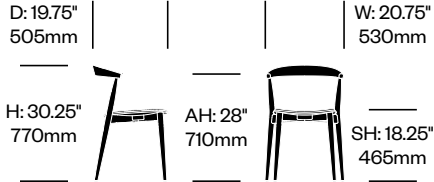

Newood Light

Cappellini | BrogiatoTraverso | 2020 | Imported from Italy

To order, specify:

1. Product number
2. Upholstery and color (if applicable)
3. Wood color

Stacking Side Chair

Number

List Price

Leather	HCCE-NLS4-1	1,375.00
Fabric	HCCE-NLS4-2	1,105.00
Faux Leather	HCCE-NLS4-3	1,015.00
Wood	HCCE-NLS4-W	950.00