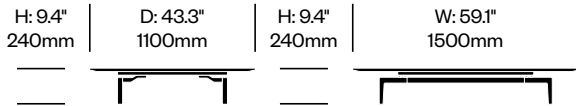

Large Occasional Table, Single Tier	Number	List Price
Black Marquiña Marble	HCCS-VXTO-21	5,815.00
Calacatta Marble	HCCS-VXTO-21	8,765.00
Emperador Marble	HCCS-VXTO-21	5,635.00
Grey Carnico Marble	HCCS-VXTO-21	5,635.00
Sahara Noir Marble	HCCS-VXTO-21	8,765.00
White Carrara Marble	HCCS-VXTO-21	5,120.00