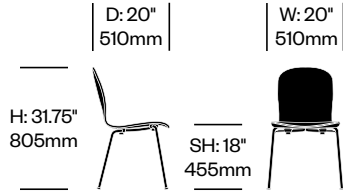

Tate Color

Cappellini | Jasper Morrison | 2012 | Imported from Italy

To order, specify:

1. Product number
2. Seat aniline dyed wood color
3. Base trim color

Stacking Side Chair	Number	List Price
Painted Base	HCCE-TCS4-4	880.00
Satin Stainless Steel Base	HCCE-TCS4-4	935.00