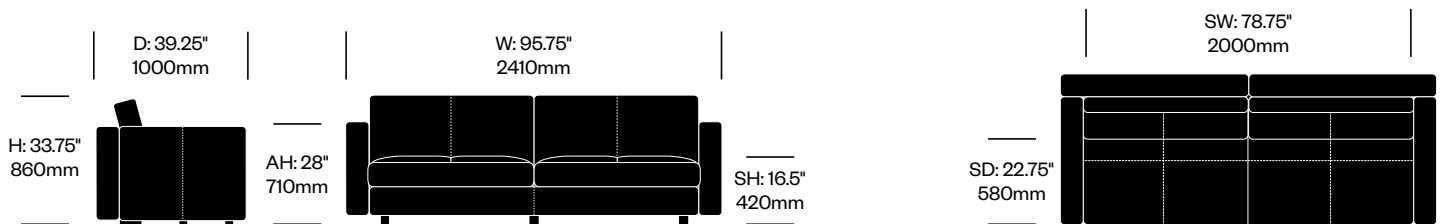

To order, specify:

1. Product number
2. Upholstery and color

Two Seat with High Arms	Number	List Price
Leather	HCPF-MSS2-HH	7,590.00

Wide Two Seat with Low Arms	Number	List Price
Leather	HCPF-MSS2-LLP	8,800.00