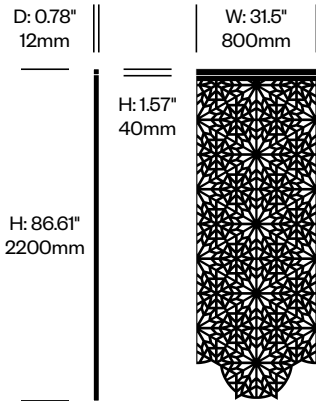

Small Screen, Alhambra Pattern	Number	List Price
Felt	HCBZ-FAS1-AL	1,666.00
Contrasting Felt	HCBZ-FAS1-ALC	2,012.00

Large Screen, Alhambra Pattern	Number	List Price
Felt	HCBZ-FAS2-AL	1,712.00
Contrasting Felt	HCBZ-FAS2-ALC	2,058.00