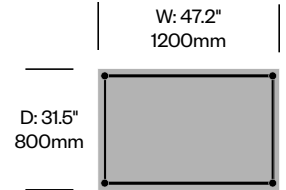

LC10-P

Cassina | Le Corbusier, Jeanneret, Perriand | 1928 | Imported from Italy

To order, specify:

1. Product number
2. Top glass color
3. Frame paint color

Rectangle Collaborative Table	Number	List Price
Clear Glass Top	HCCS-L102	2,830.00
Textured Glass Top	HCCS-L102	3,105.00