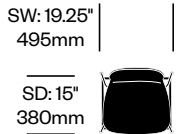

Tate Color

Cappellini | Jasper Morrison | 2012 | Imported from Italy

To order, specify:

1. Product number
2. Seat aniline dyed wood color
3. Base trim color

High Stool with Low Back	Number	List Price
Painted Base	HCCE-TCS3-L4	900.00
Satin Stainless Steel Base	HCCE-TCS3-L4	1,020.00