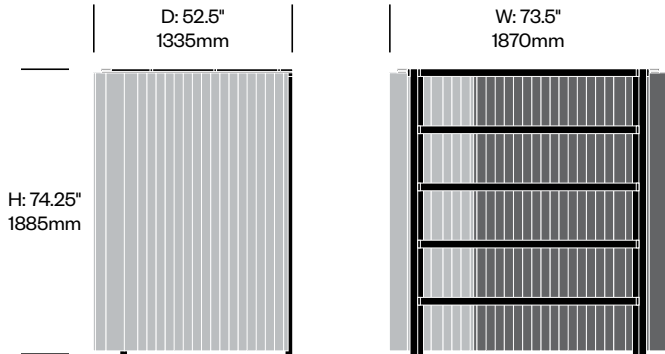

BuzziBracks

BuzziSpace | Alain Gilles | 2018 | Imported from the Netherlands

To order, specify:

1. Product number
2. Frame paint color
3. Long curtain upholstery and color
4. Short curtain upholstery and color

High Frame with Asymmetrical Curtains, 47.25" x 63"