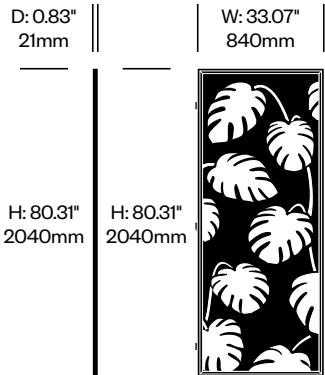

Add On Screen, Tropics Pattern	Number	List Price
Felt	HCBZ-FSSA-TRF	1,633.00
Contrasting Felt	HCBZ-FSSA-TRFC	1,979.00