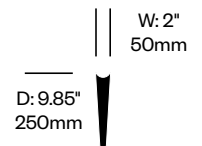

Flag	Number	List Price
Wood	HCBZ-BRAF	210.00

Hammernuts	Number	List Price
Set of 10	HCBZ-BRAN	44.00