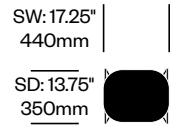

Morrison Stool

Cappellini | Jasper Morrison | 2003 | Made in the United States

To order, specify:

1. Product number
2. Upholstery and color or wood color
3. Base trim color

Low Stool	Number	COM/COL	List Price
Leather	HCCE-MSS1-1	1,070.00	1,460.00
Fabric	HCCE-MSS1-2	1,025.00	1,145.00
Faux Leather	HCCE-MSS1-3	1,025.00	1,070.00
Wood	HCCE-MSS1-W		855.00