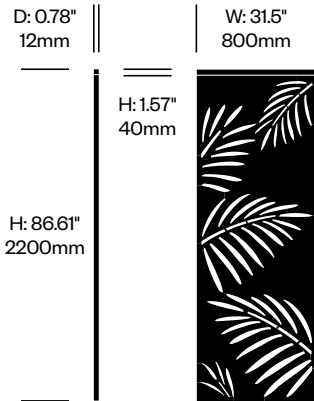

Small Screen, Palms Pattern	Number	List Price
Felt	HCBZ-FAS1-PL	1,154.00
Contrasting Felt	HCBZ-FAS1-PLC	1,500.00

Large Screen, Palms Pattern	Number	List Price
Felt	HCBZ-FAS2-PL	1,204.00
Contrasting Felt	HCBZ-FAS2-PLC	1,550.00