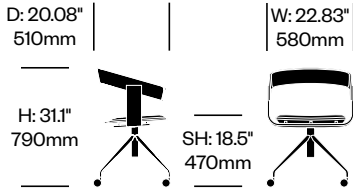

BuzziFloat

BuzziSpace | Alain Gilles | 2016 | Imported from the Netherlands

To order, specify:

1. Product number
2. Upholstery and color (if applicable)
3. Frame wood color
4. Base paint color

Conference Chair	Number	List Price
Leather Seat	HCBZ-FLC4-1P	3,001.00
Fabric Grade A Seat	HCBZ-FLC4-2P	2,524.00
Fabric Grade B Seat	HCBZ-FLC4-2P	2,620.00
Fabric Grade C Seat	HCBZ-FLC4-2P	2,668.00
Fabric Grade D Seat	HCBZ-FLC4-2P	2,692.00
Wood Seat	HCBZ-FLC4-WP	1,904.00