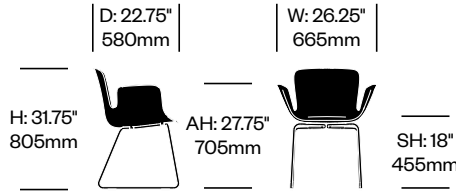

Side Chair with Sled Base	Number	List Price
	HCCE-JPSS	695.00