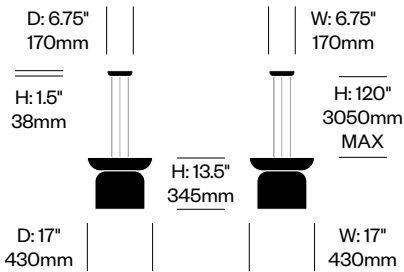

Totem

Pablo Designs | Pablo Pardo and Pablo Studio | 2023 | Imported from China

To order, specify:

1. Product number

Pendant Light, BB	Number	List Price
Opal Glass	HCPL-TMP-BB	1,050.00

Pendant Light, BC	Number	List Price
Opal Glass	HCPL-TMP-BC	925.00