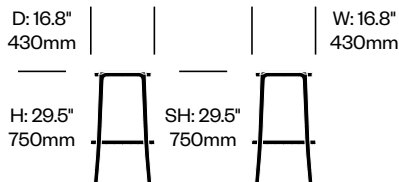

High Stool	Number	COM/COL	List Price
Leather	HCEM-ONS2-1	740.00	865.00
Fabric	HCEM-ONS2-2	740.00	805.00
Faux Leather	HCEM-ONS2-3	740.00	740.00
Plywood	HCEM-ONS2-W		740.00
Recycled Polyethylene (PET)	HCEM-ONS2-P		535.00