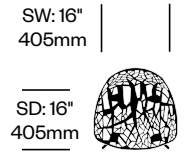

Forest

JANUS et Cie

To order, specify:

1. Product number
2. Paint color

Stacking Side Chair	Number	List Price
Stacks Four High	HCJC-FO-SN	862.00

Side Chair with Arms	Number	List Price
	HCJC-FO-SA	1,227.00

Counter Stool with Low Back	Number	List Price
	HCJC-FO-S2L	1,642.00