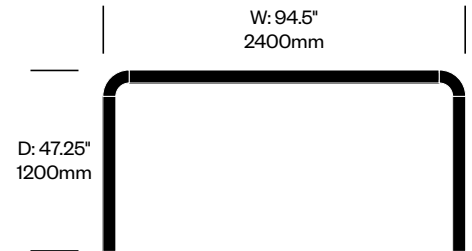

High Frame, 47.25" x 94.5"

Number

List Price

HCBZ-BRFN-H4794

11,038.00