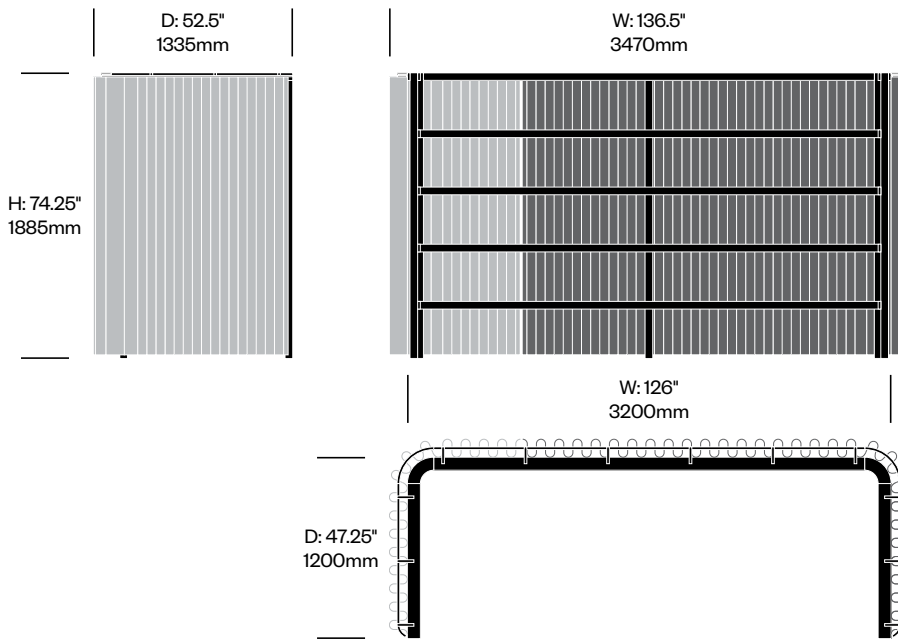

BuzziBracks

BuzziSpace | Alain Gilles | 2018 | Imported from the Netherlands

To order, specify:

1. Product number
2. Frame paint color
3. Long curtain upholstery and color
4. Short curtain upholstery and color

High Frame with

Asymmetrical Curtains, 47.25" x 126"

Number	Grade A	Grade B	Grade C	Grade D	Grade E	Grade F
HCBZ-BRFA-H47126	14,014.00	14,698.00	15,382.00	16,320.00		17,639.00