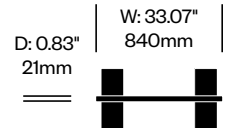

BuzziFalls Standing

BuzziSpace | Sas Adriaenssens | 2016 | Imported from the Netherlands

To order, specify:

1. Product number
2. Felt color
3. Contrasting felt color (if applicable)
4. Trim paint color

Single Screen, Plain	Number	List Price
Felt	HCBZ-FSSI-PNF	1,678.00
Contrasting Felt	HCBZ-FSSI-PNFC	1,894.00