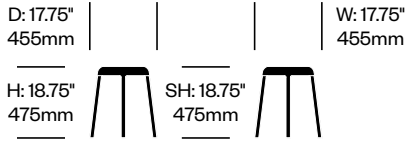

Za

Emeco | Naoto Fukasawa | 2021 | Made in the United States

To order, specify:

1. Product number
2. Frame trim color

Low Stool	Number	List Price
Painted	HCEM-ZAS1	610.00
Hand-Brushed, Clear Anodized Aluminum	HCEM-ZAS1	610.00
Hand-Polished Aluminum	HCEM-ZAS1	1,185.00