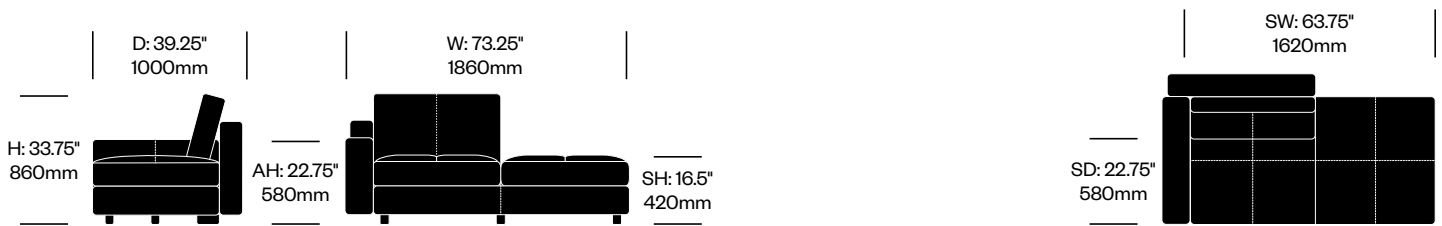

To order, specify:

1. Product number
2. Upholstery and color

**One Seat without Arms,
Bench on Left**

	Number	List Price
Leather	HCPF-MSSB-00R	7,040.00

**One Seat without Arms,
Bench on Right**

	Number	List Price
Leather	HCPF-MSSB-00L	7,040.00