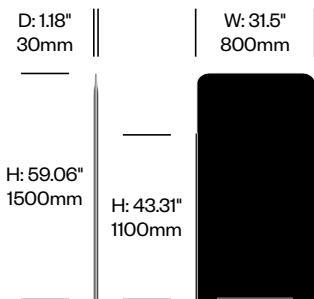

Low Screen,

Middle Panel with Split on Left

	Number	Felt	Grade A	Grade B	Grade C	Grade D	Grade E	Grade F
Felt	HCBZ-SMS1-21F	816.00						
Fabric	HCBZ-SMS1-21		1,063.00	1,203.00	1,298.00	1,353.00	1,623.00	
Contrasting Felt	HCBZ-SMS1-21FC	1,104.00						
Contrasting Fabric	HCBZ-SMS1-21C		1,351.00	1,491.00	1,586.00	1,641.00	1,911.00