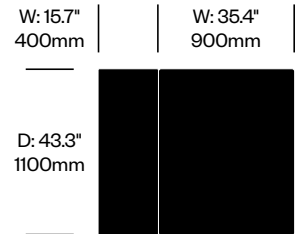

Mex-Hi

Cassina | Piero Lissoni | 2020 | Imported from Italy

To order, specify:

1. Product number
2. Upholstery and color
3. Stone top color
4. Base trim color

OTTOMAN WITH INTEGRATED STONE TOP

Chrome Base	Number	List Price
Leather with Black Marquiña Marble	HCCS-MHTO-21S	6,110.00
Leather with Calacatta Marble	HCCS-MHTO-21S	6,630.00
Leather with Emperador Marble	HCCS-MHTO-21S	6,325.00
Leather with Grey Carnico Marble	HCCS-MHTO-21S	6,325.00
Leather with Sahara Noir Marble	HCCS-MHTO-21S	6,630.00
Leather with White Carrara Marble	HCCS-MHTO-21S	6,110.00
Fabric with Black Marquiña Marble	HCCS-MHTO-22S	5,925.00
Fabric with Calacatta Marble	HCCS-MHTO-22S	6,445.00
Fabric with Emperador Marble	HCCS-MHTO-22S	6,140.00
Fabric with Grey Carnico Marble	HCCS-MHTO-22S	6,140.00
Fabric with Sahara Noir Marble	HCCS-MHTO-22S	6,445.00
Fabric with White Carrara Marble	HCCS-MHTO-22S	5,925.00

Matte Anthracite Base	Number	List Price
Leather with Black Marquiña Marble	HCCS-MHTO-21S	5,615.00
Leather with Calacatta Marble	HCCS-MHTO-21S	6,135.00
Leather with Emperador Marble	HCCS-MHTO-21S	5,830.00
Leather with Grey Carnico Marble	HCCS-MHTO-21S	5,830.00
Leather with Sahara Noir Marble	HCCS-MHTO-21S	6,135.00
Leather with White Carrara Marble	HCCS-MHTO-21S	5,615.00
Fabric with Black Marquiña Marble	HCCS-MHTO-22S	5,430.00
Fabric with Calacatta Marble	HCCS-MHTO-22S	5,950.00
Fabric with Emperador Marble	HCCS-MHTO-22S	5,645.00
Fabric with Grey Carnico Marble	HCCS-MHTO-22S	5,645.00
Fabric with Sahara Noir Marble	HCCS-MHTO-22S	5,950.00
Fabric with White Carrara Marble	HCCS-MHTO-22S	5,430.00