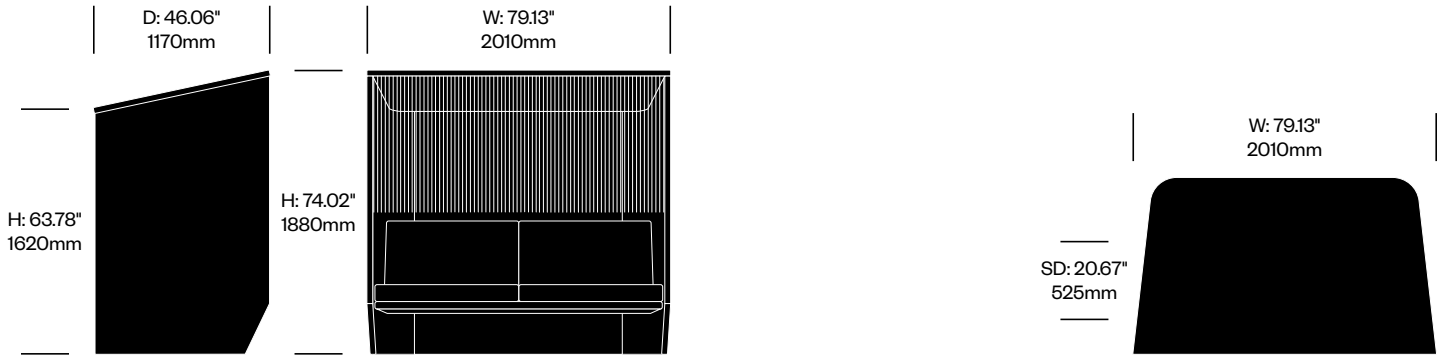

BuzziHub

BuzziSpace | Alain Gilles | 2011 | Imported from the Netherlands

To order, specify:

1. Product number
2. Canopy and seat upholstery and color
3. Contrasting upholstery and color (if applicable)

Double Booth, 3D Diamond	Number	Grade A
Fabric	HCBZ-HBB2-D2	17,597.00
Contrasting Fabric	HCBZ-HBB2-D2C	18,994.00