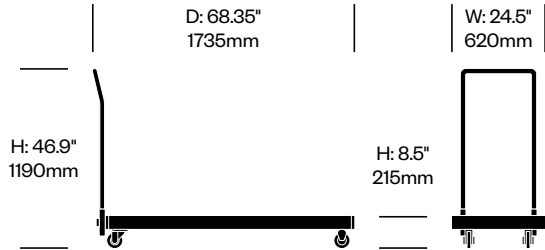

1. Product number
2. Trim color

Chair Trolley	Number	List Price
	HCEM-TROL	1,180.00

GranTorino HB

Poltrona Frau | Jean-Marie Massaud | 2013 | Imported from Italy

Features and Specifications

Pillow

GranTorino HB pillows are filled with goose down and upholstered in leather or fabric.