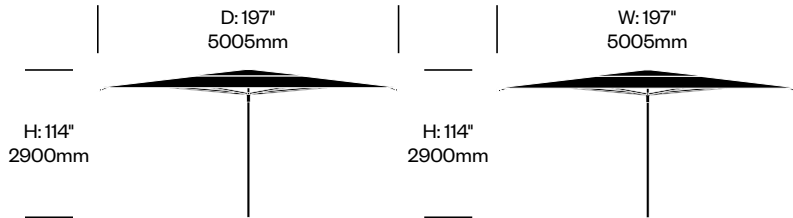

JANUS Titan

JANUS et Cie

To order, specify:

1. Product number
2. Canopy fabric and color
3. Frame trim color

Square Telescope Umbrella, 197"	Number	Grade A	Grade B	Grade C	Grade D	Grade E
Square Granite Base, 42"	HCJC-JT-UEQJ7S-GQ42	14,894.00	18,294.00	19,473.00	20,561.00	21,551.00
Stackable Steel Plate Base, 36"	HCJC-JT-UEQJ7S-SS36	19,877.00	23,277.00	24,456.00	25,544.00	26,534.00
In Ground Mount	HCJC-JT-UEQJ7S-IGMK	9,306.00	12,706.00	13,885.00	14,973.00	15,963.00
Concrete Surface Mount	HCJC-JT-UEQJ7S-CSMK	9,158.00	12,558.00	13,737.00	14,825.00	15,815.00