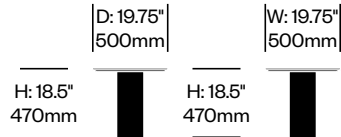

High Occasional Table	Number	List Price
Wood Top	HCCE-MUTO-2W	1,970.00