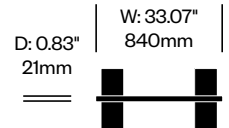

BuzziFalls Standing

BuzziSpace | Sas Adriaenssens | 2016 | Imported from the Netherlands

To order, specify:

1. Product number
2. Felt color
3. Contrasting felt color (if applicable)
4. Trim paint color

Single Screen, Tropics Pattern	Number	List Price
Felt	HCBZ-FSSI-TRF	1,872.00
Contrasting Felt	HCBZ-FSSI-TRFC	2,218.00