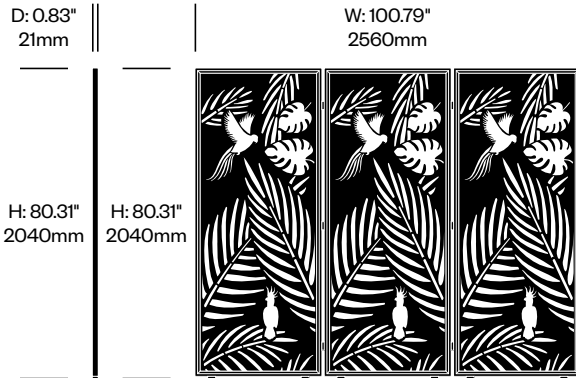

BuzziFalls Standing

BuzziSpace | Sas Adriaenssens | 2016 | Imported from the Netherlands

To order, specify:

1. Product number
2. Felt color
3. Contrasting felt color (if applicable)
4. Trim paint color

Trio Screen, Parrots Pattern	Number	List Price
Felt	HCBZ-FSS3-PRF	4,864.00
Contrasting Felt	HCBZ-FSS3-PRFC	5,210.00