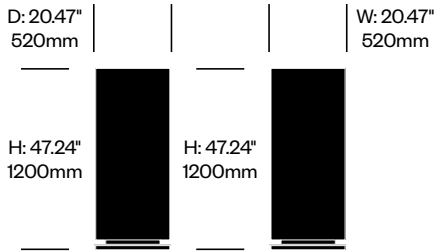

BuzziTotem

BuzziSpace | BuzziSpace Studio | 2016 | Imported from the Netherlands

To order, specify:

1. Product number
2. Upholstery and color
3. Base paint color

Small Beam Totem	Number	Grade A	Grade B	Grade C	Grade D	Grade E	Grade F
Flat Base	HCBZ-TTS1-12	2,404.00	2,677.00	2,785.00	2,848.00	3,158.00	
Base on Casters	HCBZ-TTS1-1C2	2,786.00	3,059.00	3,167.00	3,230.00	3,540.00	