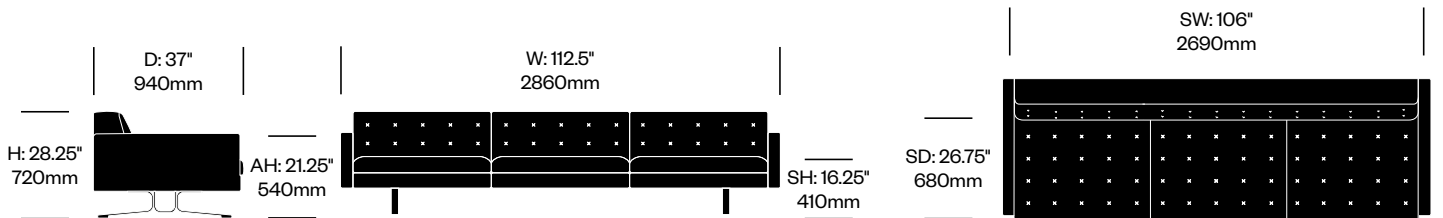

Three Seat Sofa	Number	List Price
Leather	HCPF-KEA3	16,570.00