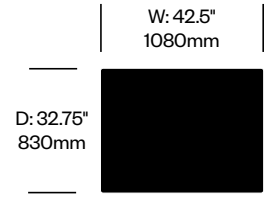

2. Top surface and color

3. Upholstery and color

4. Stitch thread color

5. Leg trim color

Stain repellent option:

1. Add \$21.04 to list price

2. Add **P** to product number

Example: HCCL-LYTO-1P2P