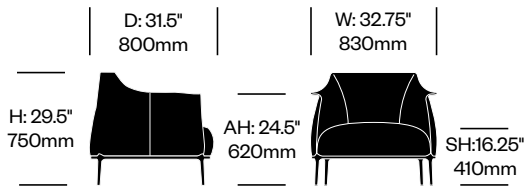

Archibald

Poltrona Frau | Jean-Marie Massaud | 2009 | Imported from Italy

To order, specify:

1. Product number
2. Upholstery and color

Lounge Chair	Number	List Price
Leather	HCPF-ARL1-S	6,240.00