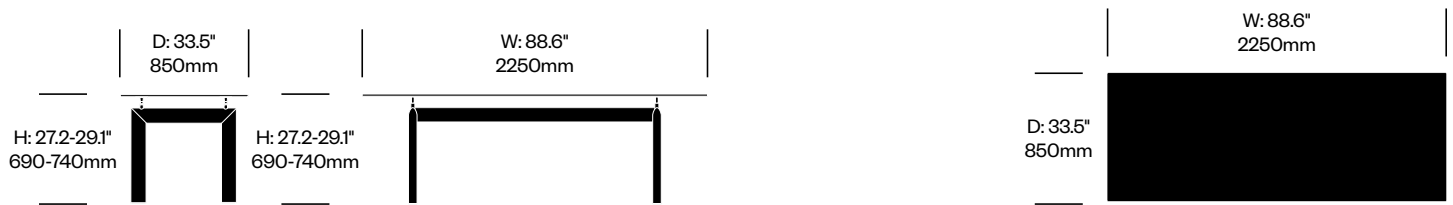

Collaborative Table with Glass Top	Number	List Price
Clear Glass	HCCS-LC6G	4,135.00
Textured Glass	HCCS-LC6G	4,650.00

Collaborative Table with Stone Top	Number	List Price
Black Base	HCCS-LC6S	7,520.00
Ivory Base	HCCS-LC6S	7,520.00