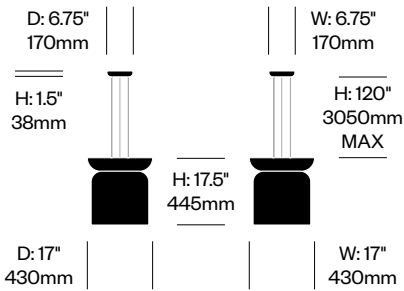

Pendant Light, AD	Number	List Price
Opal Glass	HCPL-TMP-AD	1,350.00