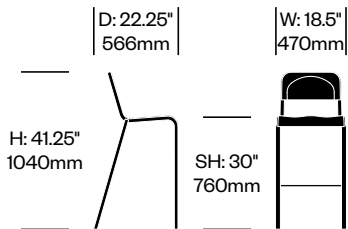

High Stool

Number **1**

List Price

Recycled Polyethylene (PET)

HCEM-19S2-■

755.00