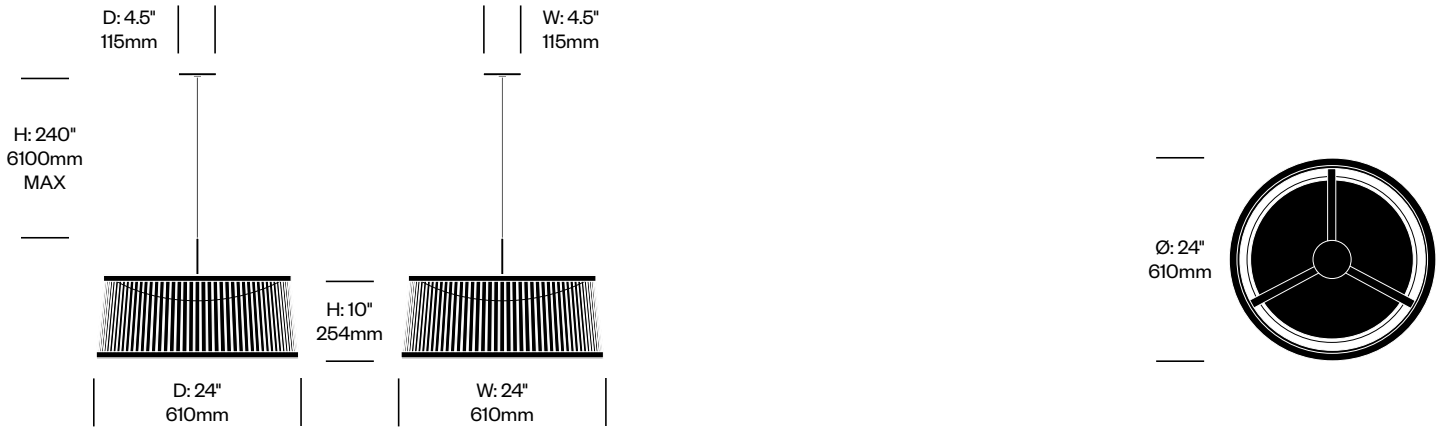

Solis Drum

Pablo Designs | Carmine Deganello and Pablo Studio | 2016 | Made in the United States

To order, specify:

1. Product number
2. Trim color

Small Pendant Light	Number	List Price
	HCPL-SDP1-24	850.00