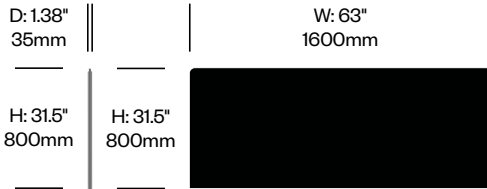

High Screen with

Rounded Corners, 78.75"

	Number	1	Felt	Grade A	Grade B	Grade C	Grade D	Grade E	Grade F
Felt or Fabric	HCBZ-DKS3-78R	■	939.00	1,339.00	1,712.00	1,861.00	1,945.00	2,368.00	
Contrasting Felt or Fabric	HCBZ-DKS3-78R	■C	1,218.00	1,618.00	1,991.00	2,140.00	2,224.00	2,647.00