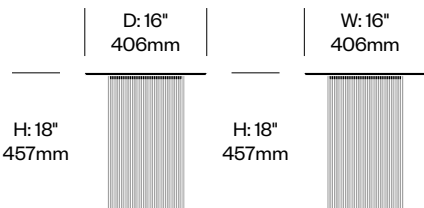

Floor Light	Number	List Price
	HCPL-CSF1-16	650.00