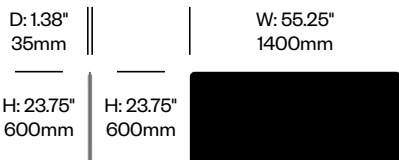

Medium Screen with Square Corners, 55.25"

	Number	1	Felt	Grade A	Grade B	Grade C	Grade D	Grade E	Grade F
Felt or Fabric	HCBZ-DKS2-55Q		736.00	946.00	1,078.00	1,132.00	1,163.00	1,313.00	
Contrasting Felt or Fabric	HCBZ-DKS2-55Q	C	1,015.00	1,225.00	1,357.00	1,411.00	1,442.00	1,592.00	