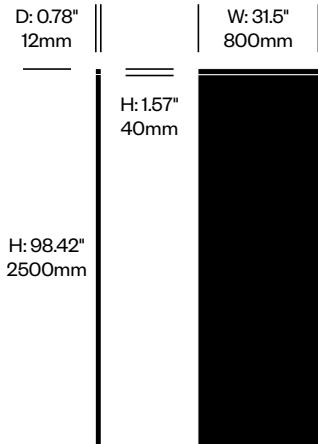

Large Screen, Plain	Number	List Price
Felt	HCBZ-FAS2-PN	1,017.00
Contrasting Felt	HCBZ-FAS2-PNC	1,363.00