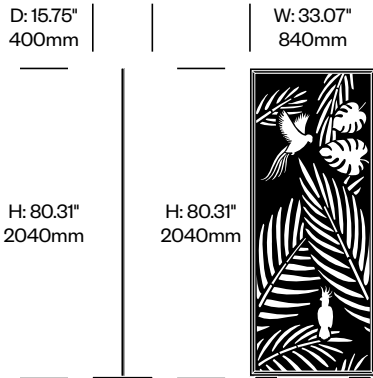

BuzziFalls Standing

BuzziSpace | Sas Adriaenssens | 2016 | Imported from the Netherlands

To order, specify:

1. Product number
2. Felt color
3. Contrasting felt color (if applicable)
4. Trim paint color

Single Screen, Parrots Pattern	Number	List Price
Felt	HCBZ-FSSI-PRF	1,872.00
Contrasting Felt	HCBZ-FSSI-PRFC	2,218.00