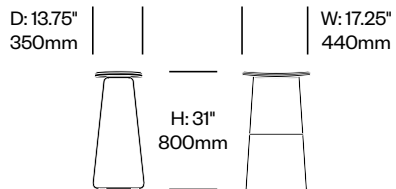

High Stool	Number	COM/COL	List Price
Leather	HCCE-MSS3-1	1,265.00	1,665.00
Fabric	HCCE-MSS3-2	1,230.00	1,355.00
Faux Leather	HCCE-MSS3-3	1,230.00	1,265.00
Wood	HCCE-MSS3-W		1,025.00