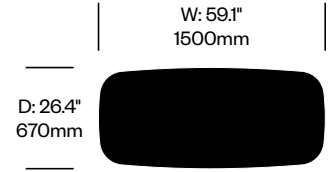

Volage EX-S

Cassina | Philippe Starck | 2018 | Imported from Italy

To order, specify:

1. Product number
2. Top stone color
3. Base trim color

Small Occasional Table, Double Tier	Number	List Price
Black Marquiña Marble	HCCS-VXTO-12	5,815.00
Calacatta Marble	HCCS-VXTO-12	8,940.00
Emperador Marble	HCCS-VXTO-12	5,815.00
Grey Carnico Marble	HCCS-VXTO-12	5,815.00
Sahara Noir Marble	HCCS-VXTO-12	8,940.00
White Carrara Marble	HCCS-VXTO-12	5,300.00