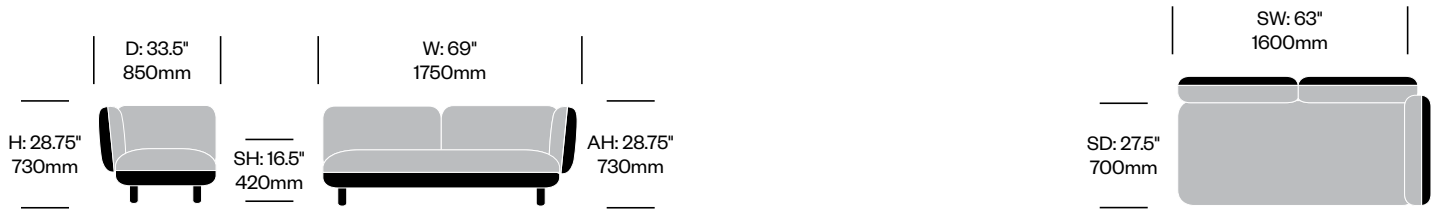

Two Seat Sofa with Left Arm	Number	COM/COL	List Price
Leather	HCCE-HBL2-L1W	9,090.00	12,145.00
Fabric	HCCE-HBL2-L2W	8,910.00	9,900.00
Faux Leather	HCCE-HBL2-L3W	8,910.00	9,090.00