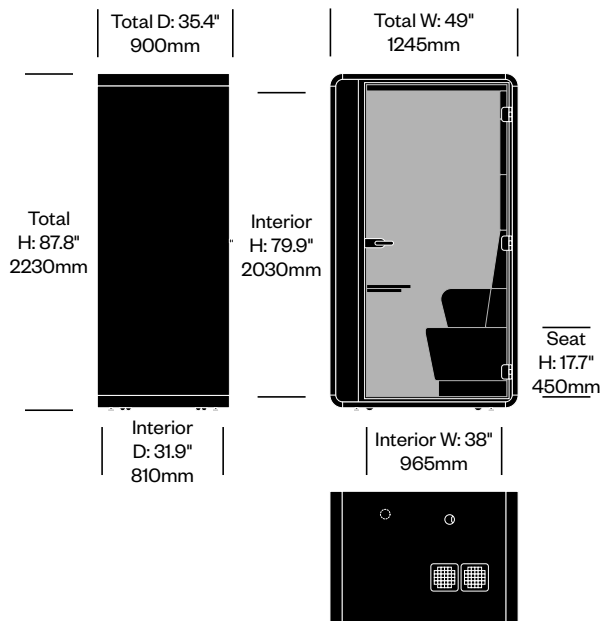

HushHybrid

Hushoffice | 2019 | Imported from Poland

To order, specify:

1. Product number
2. Worksurface material and color
3. Interior upholstery and color
4. Contrasting upholstery and color
5. Case TFL color
6. Handle and hinges trim color
7. Rear glass color

Acoustic Pod	Number	List Price
Laminate Worksurface	HCHO-HHP1-CLL2	27,000.00
TFL Worksurface	HCHO-HHP1-CTL2	27,000.00