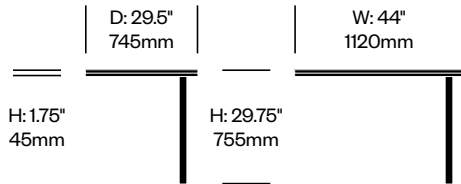

Side B Worktop, 44" x 29.5"	Number	List Price
Wood	HCBZ-BRWB-4429NW	2,627.00
Wood with Cable Entry	HCBZ-BRWB-4429CW	2,682.00