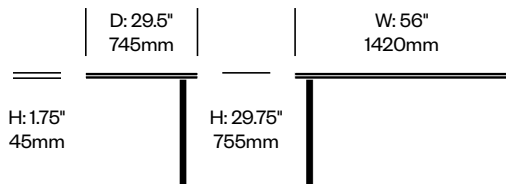

Side A Worktop, 56" x 29.5"	Number	List Price
Wood	HCBZ-BRWA-5529NW	3,472.00
Wood with Cable Entry	HCBZ-BRWA-5529CW	3,524.00