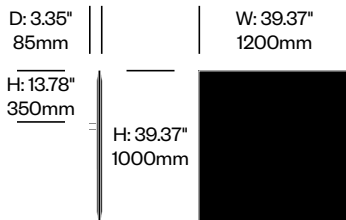

BuzziFrontDesk

BuzziSpace | BuzziSpace Studio | 2013 | Imported from the Netherlands

To order, specify:

1. Product number, including:

1 Bracket type

- 1 BuzziFix L (for worksurfaces with 0.47" to 1.1" thickness)
- 2 BuzziFix L-Plus (for worksurfaces with 1.1 to 1.69" thickness)
- 3 BuzziFix XL (for worksurfaces with 1.1 to 2.28" thickness)

2 Upholstery type

- F Felt
- 2 Fabric

2. Interior upholstery and color

3. Exterior upholstery and color (if contrasting colors specified)

4. Bracket paint color

Desk Mounted Screen with Square Corners, 39.37" x 39.37"

	Number	1 2	Felt	Grade A	Grade B	Grade C	Grade D	Grade E	Grade F
Felt or Fabric	HCBZ-FDS2-39Q	■ ■	1,101.00	1,304.00	1,496.00	1,566.00	1,606.00	1,807.00	
Contrasting Felt or Fabric	HCBZ-FDS2-39Q	■ ■ C	1,380.00	1,583.00	1,775.00	1,845.00	1,885.00	2,086.00