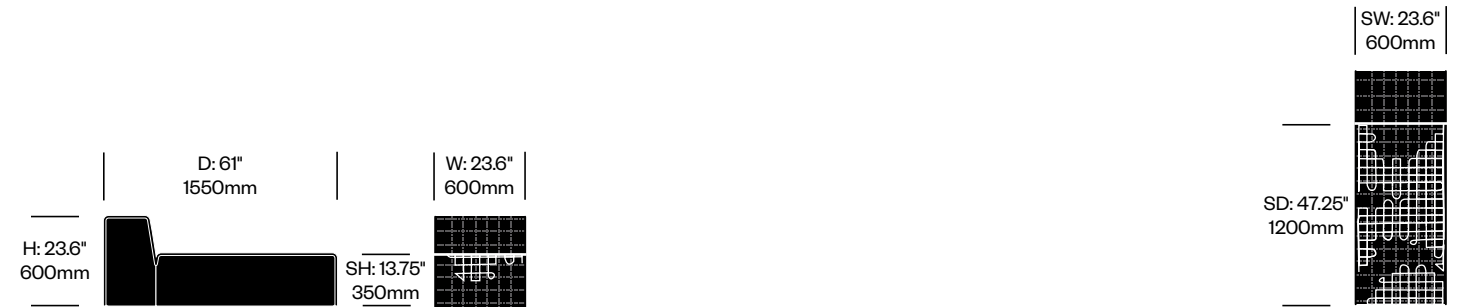

Bandas Space

GAN | Patricia Urquiola | 2014 | Made in India, Imported from Spain

To order, specify:

1. Product number
2. Seat cover pattern and color

Chaise Lounge	Number	List Price
Pattern A	HCGN-BNLC-A	3,160.00