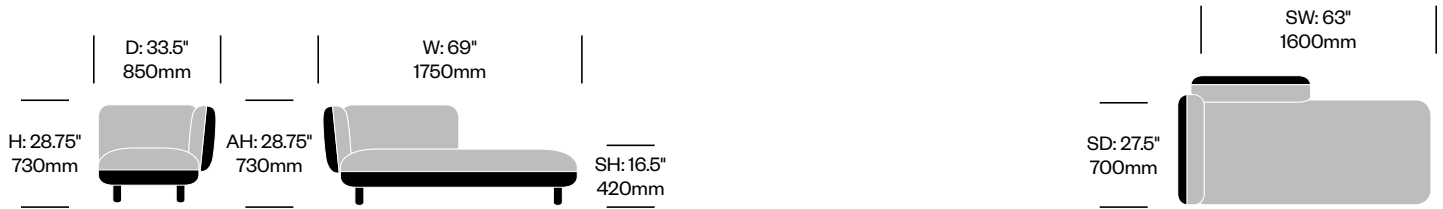

Hobo

Cappellini | Tina Bunyaprasit and Werner Aisslinger | 2017 | Imported from Italy

To order, specify:

1. Product number
2. Interior upholstery and color
3. Exterior upholstery and color
4. Leg wood color

**One Seat with Right Arm,
Bench on Left**

	Number	COM/COL	List Price
Leather	HCCE-HBL1-RL1W	8,375.00	10,430.00
Fabric	HCCE-HBL1-RL2W	8,250.00	9,075.00
Faux Leather	HCCE-HBL1-RL3W	8,250.00	8,375.00