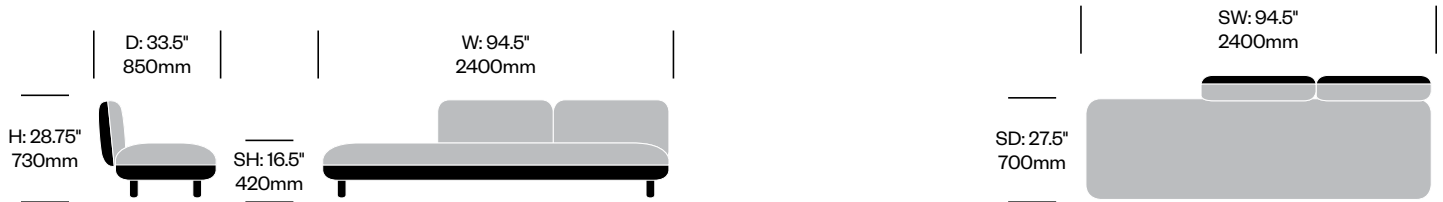

Hobo

Cappellini | Tina Bunyaprasit and Werner Aisslinger | 2017 | Imported from Italy

To order, specify:

1. Product number
2. Interior upholstery and color
3. Exterior upholstery and color
4. Leg wood color

**Two Seat without Arms,
Bench on Right**

	Number	COM/COL	List Price
Leather	HCCE-HBL2-NR1W	8,855.00	11,715.00
Fabric	HCCE-HBL2-NR2W	8,680.00	9,735.00
Faux Leather	HCCE-HBL2-NR3W	8,680.00	8,855.00