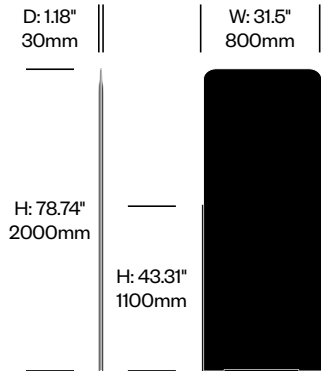

BuzziScreen Mix

BuzziSpace | Sas Adriaenssens | 2015 | Imported from the Netherlands

To order, specify:

1. Product number
2. Surface A upholstery and color
3. Surface B upholstery and color (if contrasting fabric is specified)
4. Zipper color

High Screen,

Middle Panel with Split on Left

	Number	Felt	Grade A	Grade B	Grade C	Grade D	Grade E	Grade F
Felt	HCBZ-SMS3-21F	1,031.00						
Fabric	HCBZ-SMS3-21		1,442.00	1,639.00	1,779.00	1,856.00	2,251.00	
Contrasting Felt	HCBZ-SMS3-21FC	1,319.00						
Contrasting Fabric	HCBZ-SMS3-21C		1,730.00	1,927.00	2,067.00	2,144.00	2,539.00