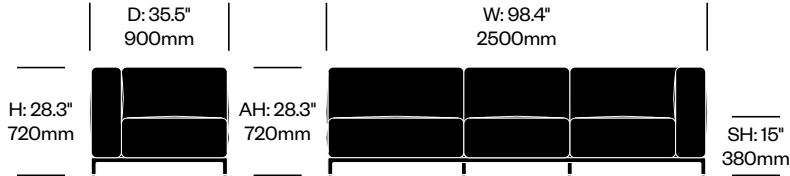

Mex-Hi

Cassina | Piero Lissoni | 2020 | Imported from Italy

To order, specify:

1. Product number
2. Upholstery and color
3. Base trim color

THREE SEAT SOFA WITH LEFT ARM

Chrome Base	Number	List Price
Leather	HCCS-MHL3-AN1	15,750.00
Fabric	HCCS-MHL3-AN2	14,335.00

Matte Anthracite Base	Number	List Price
Leather	HCCS-MHL3-AN1	14,515.00
Fabric	HCCS-MHL3-AN2	13,100.00