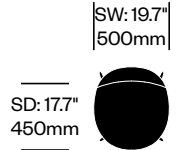

Caprice

Cassina | Philippe Starck | 2016 | Imported from Italy

To order, specify:

1. Product number
2. Upholstery and color
3. Shell trim color
4. Base trim color