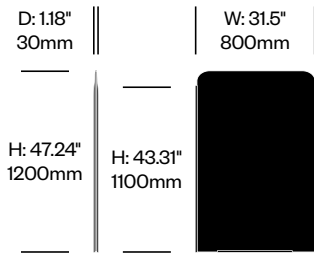

BuzziScreen Mix

BuzziSpace | Sas Adriaenssens | 2015 | Imported from the Netherlands

To order, specify:

1. Product number
2. Surface A upholstery and color
3. Surface B upholstery and color (if contrasting fabric is specified)
4. Zipper color