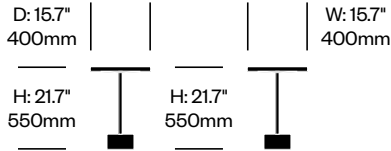

To order, specify:

1. Product number
2. Top glass color
3. Frame trim color
4. Base stone color

HIGH OCCASIONAL TABLE, GLASS TOP WITH STONE BASE

Gunmetal Grey Frame	Number	List Price
Black Marquiña Marble Base	HCCS-9TO-3G	1,695.00
Emperador Marble Base	HCCS-9TO-3G	2,115.00
Grey Carnico Marble Base	HCCS-9TO-3G	1,955.00
White Carrara Marble Base	HCCS-9TO-3G	1,540.00

Matte Anthracite Frame	Number	List Price
Black Marquiña Marble Base	HCCS-9TO-3G	1,640.00
Emperador Marble Base	HCCS-9TO-3G	2,050.00
Grey Carnico Marble Base	HCCS-9TO-3G	1,905.00
White Carrara Marble Base	HCCS-9TO-3G	1,475.00