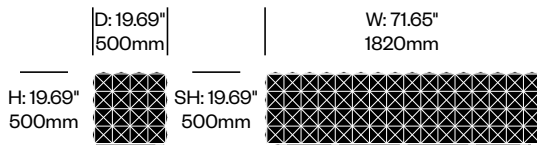

Quatro Pouf, 3D Pattern with Sixteen Squares	Number	Grade A
Fabric with Antiskid Bottom	HCBZ-CBP3-4162A	2,773.00
Fabric with Wood Bottom	HCBZ-CBP3-4162W	3,349.00