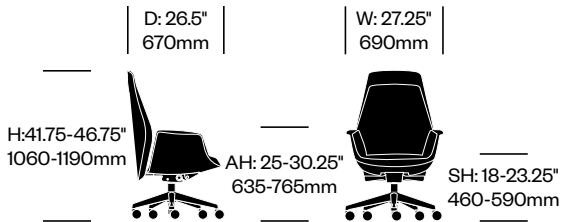

Downtown

Poltrona Frau | Jean-Marie Massaud | 2014 | Imported from Italy

To order, specify:

1. Product number
2. Upholstery and color

LOW BACK CONFERENCE CHAIR, ADJUSTABLE HEIGHT

Leather	Number	List Price
Polished Aluminum Base	HCPF-DG5L-TX	4,070.00
Black Painted Base	HCPF-DG5P-TX	4,070.00
Microperforated Leather	Number	List Price
Polished Aluminum Base	HCPF-DG5L-TY	4,290.00
Black Painted Base	HCPF-DG5P-TY	4,290.00