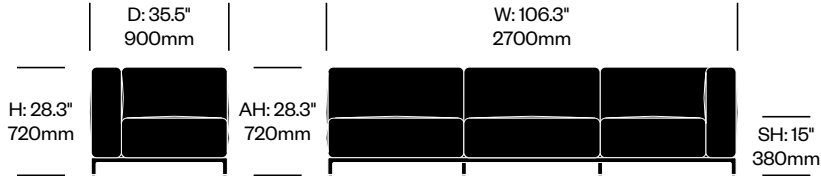

Mex-Hi

Cassina | Piero Lissoni | 2020 | Imported from Italy

To order, specify:

1. Product number
2. Upholstery and color
3. Base trim color

WIDE THREE SEAT SOFA WITH LEFT ARM

Chrome Base	Number	List Price
Leather	HCCS-MHL3-WAN1	16,670.00
Fabric	HCCS-MHL3-WAN2	15,060.00

Matte Anthracite Base	Number	List Price
Leather	HCCS-MHL3-WAN1	15,395.00
Fabric	HCCS-MHL3-WAN2	13,785.00