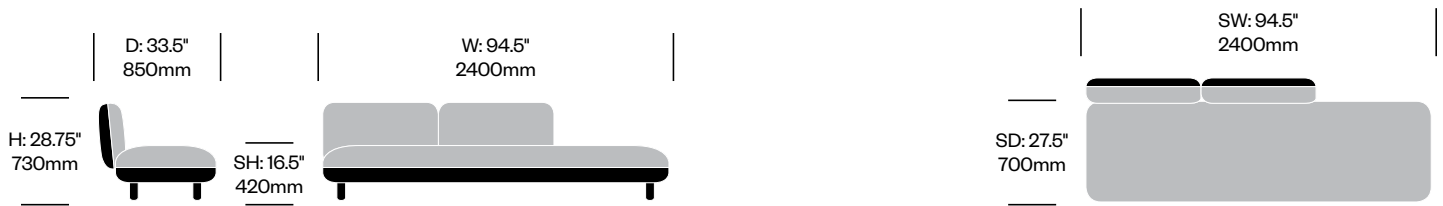

**Two Seat without Arms,
Bench on Left**

	Number	COM/COL	List Price
Leather	HCCE-HBL2-NL1W	8,855.00	11,715.00
Fabric	HCCE-HBL2-NL2W	8,680.00	9,735.00
Faux Leather	HCCE-HBL2-NL3W	8,680.00	8,855.00