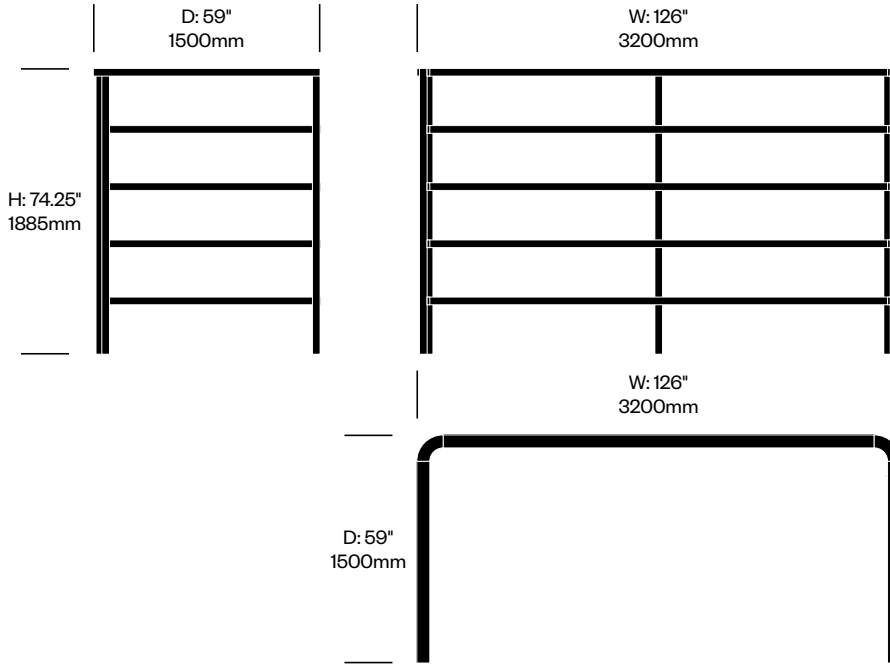

BuzziBracks

BuzziSpace | Alain Gilles | 2018 | Imported from the Netherlands

To order, specify:

1. Product number
2. Frame paint color

High Frame, 59" x 126"	Number	List Price
	HCBZ-BRFN-H59126	12,953.00