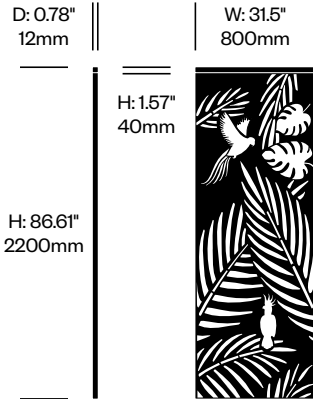

Small Screen, Parrots Pattern	Number	List Price
Felt	HCBZ-FAS1-PR	1,154.00
Contrasting Felt	HCBZ-FAS1-PRC	1,500.00

Large Screen, Parrots Pattern	Number	List Price
Felt	HCBZ-FAS2-PR	1,204.00
Contrasting Felt	HCBZ-FAS2-PRC	1,550.00