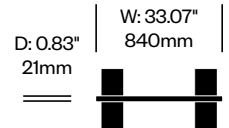

BuzziFalls Standing

BuzziSpace | Sas Adriaenssens | 2016 | Imported from the Netherlands

To order, specify:

1. Product number
2. Felt color
3. Contrasting felt color (if applicable)
4. Trim paint color