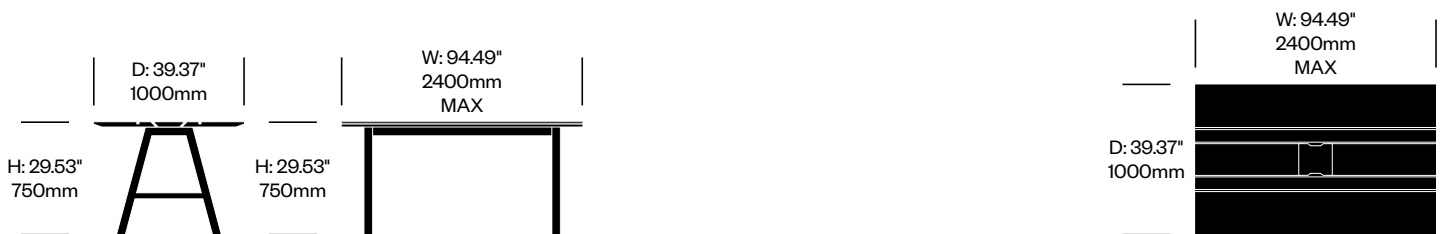

Standard Height Meet Collaborative Tables

39.37" Depth, Wood Top	Number	Grade A	Grade B	Grade C	Grade D	Grade E
62.99" Width	HCBZ-PNTM-L3962W	7,963.00	8,162.00	8,273.00	8,948.00	9,556.00
70.87" Width	HCBZ-PNTM-L3970W	8,124.00	8,321.00	8,422.00	9,146.00	9,743.00
78.74" Width	HCBZ-PNTM-L3978W	8,270.00	8,468.00	8,590.00	9,346.00	9,929.00
86.61" Width	HCBZ-PNTM-L3986W	8,528.00	8,732.00	8,849.00	9,523.00	10,236.00
94.49" Width	HCBZ-PNTM-L3994W	8,659.00	8,857.00	8,978.00	9,805.00	10,392.00