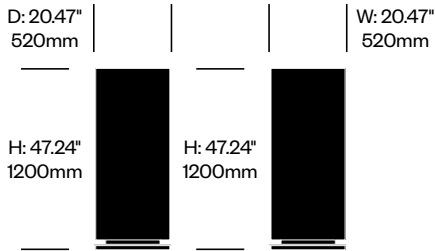

BuzziTotem

BuzziSpace | BuzziSpace Studio | 2016 | Imported from the Netherlands

To order, specify:

1. Product number
2. Upholstery and color
3. Base paint color

Small Cylinder Totem	Number	Grade A	Grade B	Grade C	Grade D	Grade E	Grade F
Flat Base	HCBZ-TTS2-12	2,404.00	2,735.00	2,863.00	2,938.00	3,308.00	
Base on Casters	HCBZ-TTS2-1C2	2,880.00	3,211.00	3,339.00	3,414.00	3,784.00