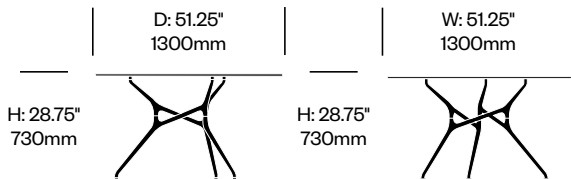

Branch

Cappellini | Jakob Wagner | 2012 | Imported from Italy

To order, specify:

1. Product number
2. Top surface and color
3. Base trim color