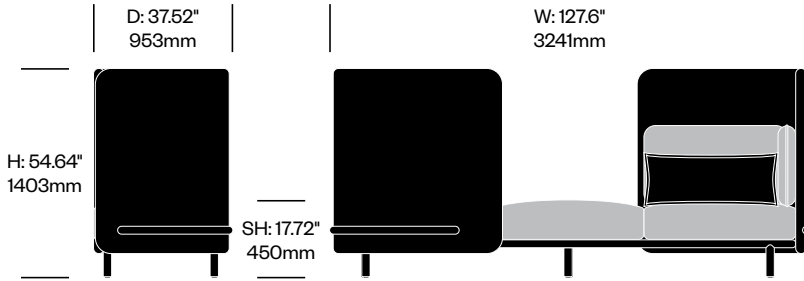

BuzziSpark

BuzziSpace | Alain Gilles | 2018 | Imported from the Netherlands

To order, specify:

1. Product number
2. Shield upholstery and color
3. Interior upholstery and color
4. Back cushion (and arm cushions if applicable) upholstery and color
5. Frame paint color

**Three Seat Sofa with Medium Back,
Open Left**

	Number	Grade A	Grade B	Grade C	Grade D	Grade E
	HCBZ-SKL3-LMM2	18,435.00	20,141.00	20,835.00	21,279.00	
with Arm Cushions	HCBZ-SKL3-LMMA2	18,886.00	20,665.00	21,399.00	21,863.00	
with Anti-Theft Arm Cushions	HCBZ-SKL3-LMMAT2	19,145.00	20,924.00	21,658.00	22,122.00