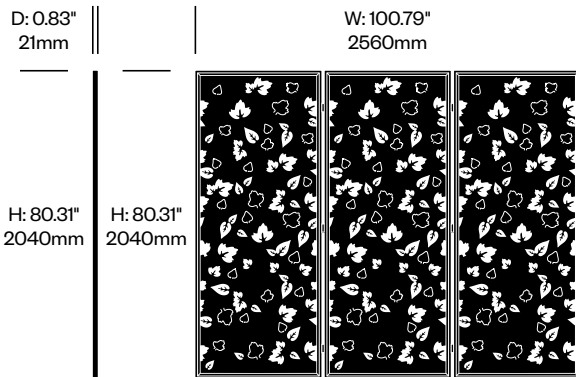

Trio Screen, Leaves Pattern	Number	List Price
Felt	HCBZ-FSS3-LVF	4,883.00
Contrasting Felt	HCBZ-FSS3-LVFC	5,229.00