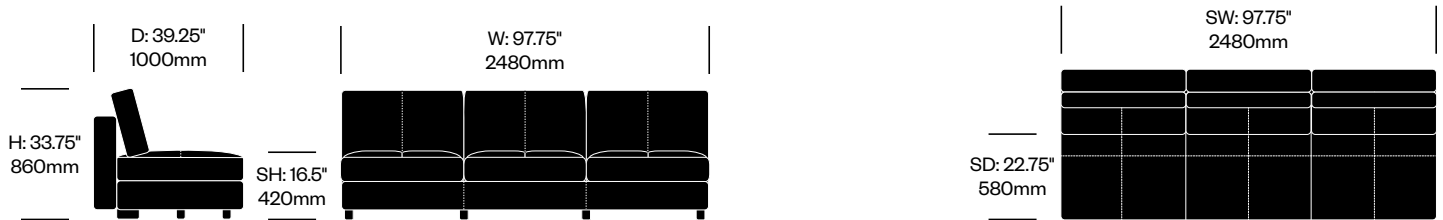

Three Seat without Arms	Number	List Price
Leather	HCPF-MSS3-00	11,000.00