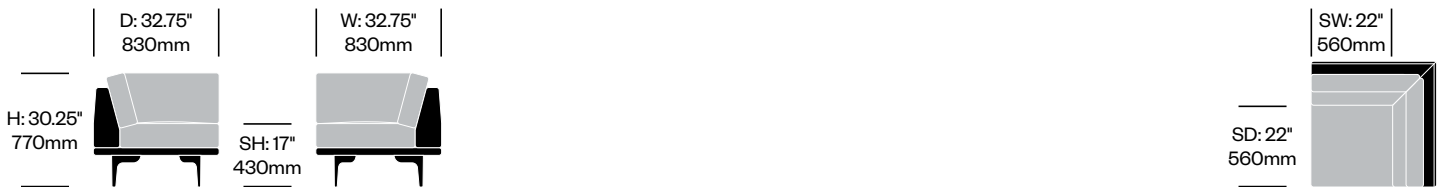

Corner Lounge	Number	1 2	Grade A	Grade B	Grade C	Grade D	Grade E	Grade F	Grade G	Grade H	Leather A	Leather B
Polished Aluminum Legs	HCCL-LYLA-	■ ■	4,651.18	4,856.49	5,106.42	5,323.57	5,859.40	6,086.09	6,927.39	7,382.64	7,428.20	8,657.37
Painted Legs Grade A	HCCL-LYLA-	■ ■	4,721.13	4,926.44	5,176.37	5,393.52	5,929.35	6,156.04	6,997.34	7,452.59	7,498.15	8,727.32
Painted Legs Grade B	HCCL-LYLA-	■ ■	4,732.55	4,937.86	5,187.79	5,404.94	5,940.77	6,167.46	7,008.76	7,464.01	7,509.57	8,738.74