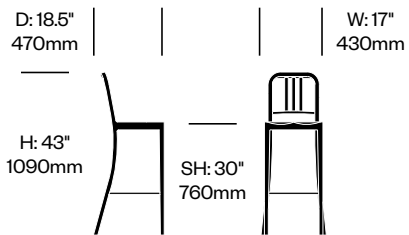

High Stool	Number	List Price
Recycled Polyethylene (PET)	HCEM-NIS2	550.00