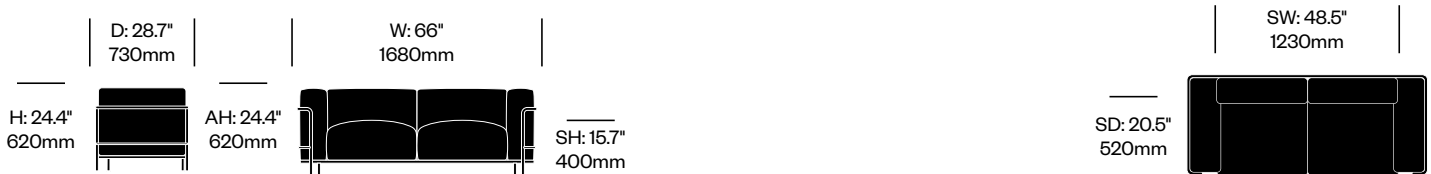

Lounge Chair, Chrome Frame	Number	COM/COL	List Price
Leather	HCCS-LC31-DMC1	5,160.00	7,380.00
Fabric	HCCS-LC31-DMC2	4,725.00	5,550.00

Two Seat Sofa, Painted Frame	Number	COM/COL	List Price
Leather	HCCS-LC32-DMP1	7,765.00	11,585.00
Fabric	HCCS-LC32-DMP2	7,130.00	8,285.00