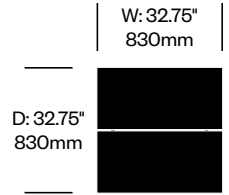

STANDARD HEIGHT COLLABORATIVE TABLE, 32.75" x 32.75", ALUMINUM TOP

Clear Anodized Aluminum Base	Number	List Price
Clear Anodized Aluminum	HCEM-RNTC-3333-LA	2,775.00