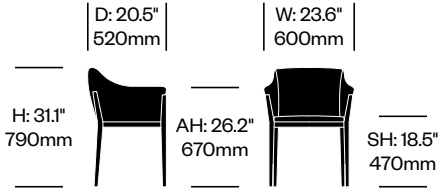

Cotone

Cassina | Ronan and Erwan Bouroullec | 2017 | Imported from Italy

To order, specify:

1. Product number
2. Upholstery and color
3. Frame trim color

Side Chair	Number	List Price
Leather	HCCS-CTS4-1	2,855.00
Fabric	HCCS-CTS4-2	2,785.00