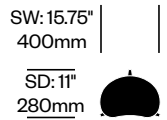

Mexique

Cassina | Charlotte Perriand | 1952 | Imported from Italy

To order, specify:

1. Product number
2. Seat wood color
3. Leg trim color