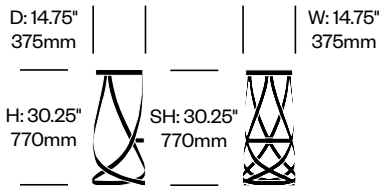

High Stool	Number	List Price
Painted	HCCE-RIB3	1,265.00

To order, specify:

1. Product number
2. Paint color

Magnetic Cushion	Number	List Price
Leather	HCCE-RIB1-1	580.00
Fabric	HCCE-RIB1-2	560.00
Faux Leather	HCCE-RIB1-3	525.00