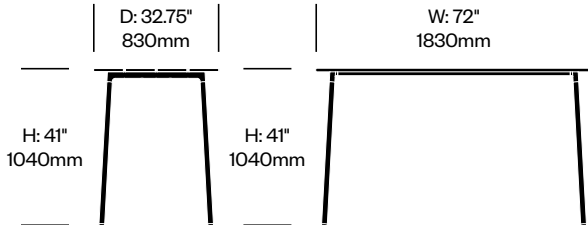

Run

Emeco | Sam Hecht and Kim Colin | 2016 | Made in the United States

To order, specify:

1. Product number
2. Top wood or trim color
3. Base trim color