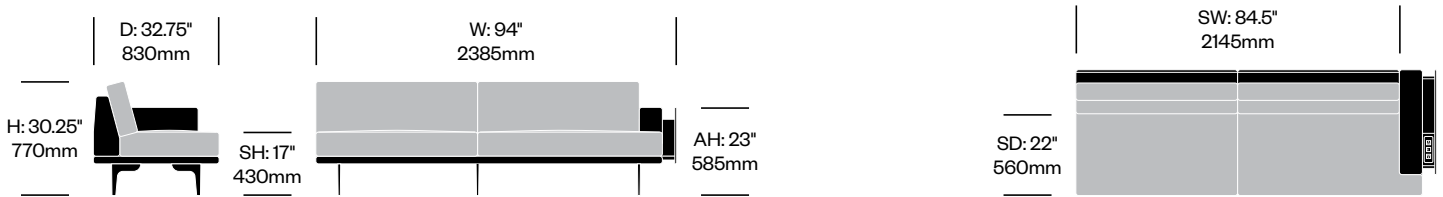

Stain repellent option:

1. For three seat sofa with arm and drawer on left, add \$127.69 to list price

2. For three seat sofa, add \$132.75 to list price

3. Add **P** to product number

Example: HCCL-LYL3-LL22**P**