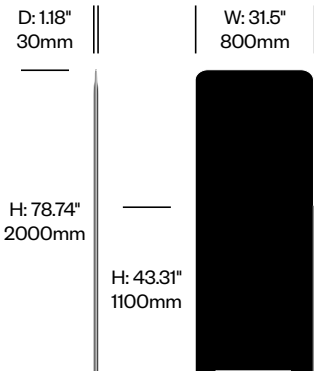

High Screen, Stop Panel	Number	Felt	Grade A	Grade B	Grade C	Grade D	Grade E	Grade F
Felt	HCBZ-SMS3-01F	889.00						
Fabric	HCBZ-SMS3-01		1,297.00	1,494.00	1,631.00	1,709.00	2,104.00	
Contrasting Felt	HCBZ-SMS3-01FC	1,177.00						
Contrasting Fabric	HCBZ-SMS3-01C		1,585.00	1,782.00	1,919.00	1,997.00	2,392.00