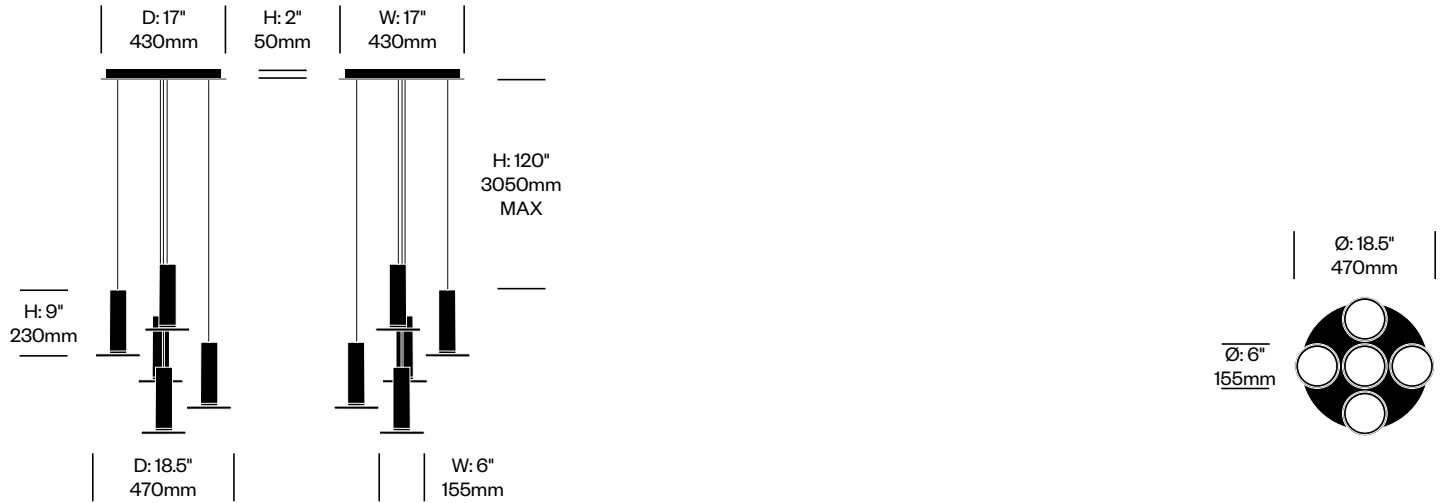

Pendant with Five Lights	Number	List Price
Standard Trim	LEP5-1810	2,045.00
Premium Trim	LEP5-1810	2,170.00

Pendant with Seven Lights	Number	List Price
Standard Trim	LEP7-1810	2,745.00
Premium Trim	LEP7-1810	2,920.00