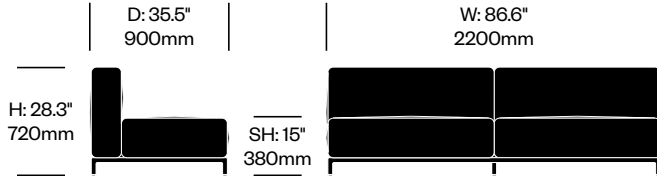

Mex-Hi

Cassina | Piero Lissoni | 2020 | Imported from Italy

To order, specify:

1. Product number
2. Upholstery and color
3. Base trim color

WIDE TWO SEAT SOFA WITHOUT ARMS

Chrome Base	Number	List Price
Leather	HCCS-MHL2-WNN1	12,325.00
Fabric	HCCS-MHL2-WNN2	10,975.00

Matte Anthracite Base	Number	List Price
Leather	HCCS-MHL2-WNN1	11,380.00
Fabric	HCCS-MHL2-WNN2	10,030.00