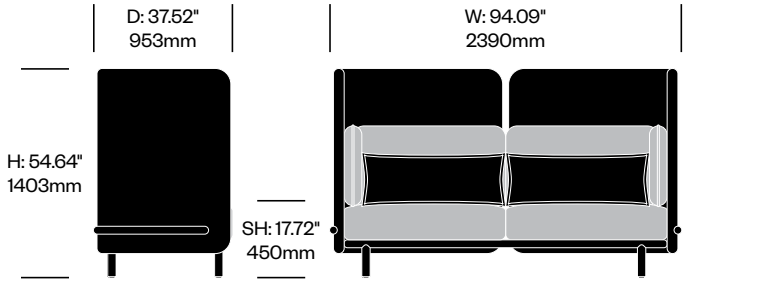

BuzziSpark

BuzziSpace | Alain Gilles | 2018 | Imported from the Netherlands

To order, specify:

1. Product number
2. Shield upholstery and color
3. Interior upholstery and color
4. Back cushion (and arm cushions if applicable) upholstery and color
5. Frame paint color

Two Seat Sofa with Medium Back	Number	Grade A	Grade B	Grade C	Grade D	Grade E
	HCBZ-SKL2-MM2	13,177.00	14,390.00	14,990.00	15,327.00	
with Arm Cushions	HCBZ-SKL2-MMA2	13,628.00	14,914.00	15,554.00	15,911.00	
with Anti-Theft Arm Cushions	HCBZ-SKL2-MMAT2	13,887.00	15,173.00	15,813.00	16,170.00