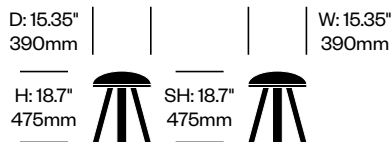

2 **Glide type**

- ☐ Felt
- ☐ Plastic

2. Seat upholstery and color

3. Base wood color

Low Stool, Upholstered	Number	1	2	Grade A	Grade B	Grade C	Grade D	Leather
Black Stained Ash	HCBZ-MKS1-	■	■	876.00	968.00	983.00	991.00	1,266.00
White Lacquered Ash	HCBZ-MKS1-2	■		900.00	991.00	1,003.00	1,014.00	
Natural Ash	HCBZ-MKS1-	■	■	773.00	860.00	876.00	887.00	1,176.00
Oak	HCBZ-MKS1-	■	■	906.00	997.00	1,010.00	1,021.00	1,303.00
Walnut	HCBZ-MKS1-	■	■	1,080.00	1,171.00	1,184.00	1,195.00	1,472.00
White Wash Ash	HCBZ-MKS1-	■	■	876.00	968.00	983.00	991.00	1,266.00