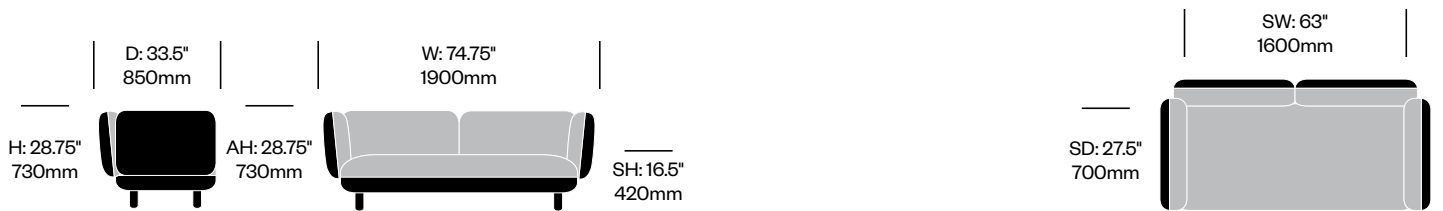

Two Seat Sofa	Number	COM/COL	List Price
Leather	HCCE-HBL2-A1W	10,340.00	13,750.00
Fabric	HCCE-HBL2-A2W	10,190.00	11,265.00
Faux Leather	HCCE-HBL2-A3W	10,190.00	10,340.00