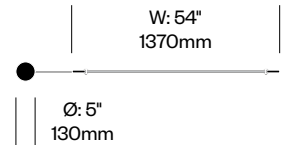

To order, specify:

1. Product number
2. Trim color
3. Suspension belt color

Pendant Light	Number	List Price
	HCPL-TOPI	950.00