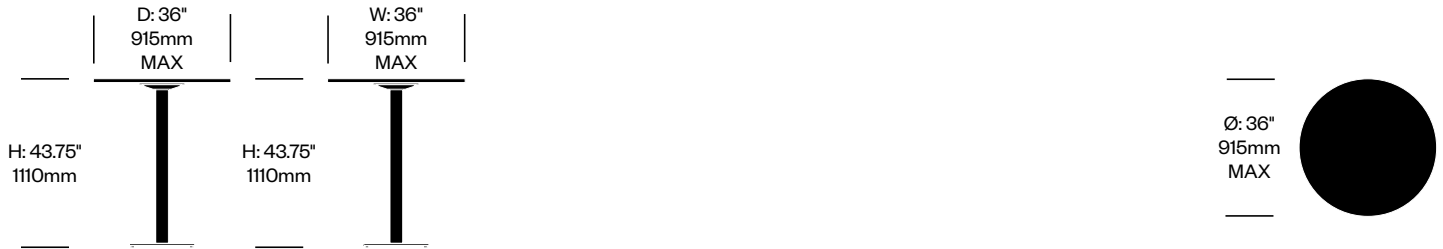

JANUScafé: Grappa Base

JANUS et Cie

To order, specify:

1. Product number
2. Top surface and color
3. Base trim color

BAR HEIGHT TABLES

Round Table, 24"	Number	List Price
Wood Top, Stainless Steel Base	HCJC-JC-GRS3-N2424NW	1,412.00
CHPL Top, Stainless Steel Base	HCJC-JC-GRS3-N2424NC	1,604.00

Round Table, 30"	Number	List Price
Aluminum Top, Stainless Steel Base	HCJC-JC-GRS3-N3030NA	1,661.00
Wood Top, Stainless Steel Base	HCJC-JC-GRS3-N3030NW	1,647.00
CHPL Top, Stainless Steel Base	HCJC-JC-GRS3-N3030NC	2,047.00

Round Table, 36"	Number	List Price
Aluminum Top, Stainless Steel Base	HCJC-JC-GRS3-N3636NA	1,782.00
Wood Top, Stainless Steel Base	HCJC-JC-GRS3-N3636NW	1,862.00
CHPL Top, Stainless Steel Base	HCJC-JC-GRS3-N3636NC	2,074.00