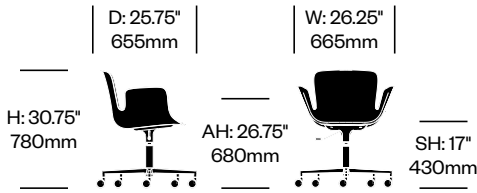

Side Chair with Sled Base	Number	List Price
	HCCE-JPSS	695.00

Side Chair with Four Wood Legs	Number	List Price
	HCCE-JPS4-W	1,035.00

Conference Chair	Number	List Price
	HCCE-JPC5-A	1,170.00

Juli Soft

Cappellini | Werner Aisslinger | 2020 | Made in the United States