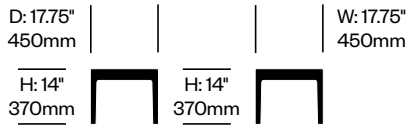

Quinta

JANUS et Cie

To order, specify:

1. Product number (optional glass top sold separately)
2. JANUSfiber® color
3. Leg wood color (if applicable)

Square Occasional Table	Number	List Price
JANUSfiber®	HCJC-QN-TQ18-J	708.00
JANUSfiber® with Wood Frame	HCJC-QN-TQ18-W	794.00

To order, specify:

1. Product number

Top for Square Occasional Table	Number	List Price
Glass	HCJC-QN-GTQ1818	314.00

To order, specify:

1. Product number (optional glass top sold separately)
2. JANUSfiber® color
3. Leg wood color (if applicable)