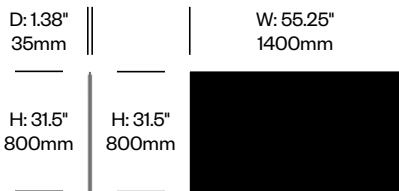

BuzziDesk

BuzziSpace | Sas Adriaenssens | 2010 | Imported from the Netherlands

To order, specify:

1. Product number, including:

1 Upholstery type

☐ Felt

☒ Fabric

2. Upholstery and color

3. Contrasting upholstery and color (if applicable)

High Screen with

Square Corners, 55.25"

	Number	1	Felt	Grade A	Grade B	Grade C	Grade D	Grade E	Grade F
Felt or Fabric	HCBZ-DKS3-55Q		807.00	1,086.00	1,353.00	1,460.00	1,519.00	1,822.00	
Contrasting Felt or Fabric	HCBZ-DKS3-55Q	C	1,086.00	1,365.00	1,632.00	1,739.00	1,798.00	2,101.00