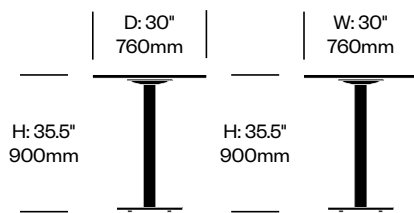

COUNTER HEIGHT TABLES

Round Table, 30"	Number	List Price
Aluminum Top, Stainless Steel Base	HCJC-JC-DGS2-N3030NA	1,704.00
Wood Top, Stainless Steel Base	HCJC-JC-DGS2-N3030NW	1,690.00
CHPL Top, Stainless Steel Base	HCJC-JC-DGS2-N3030NC	2,090.00

Round Table, 36"	Number	List Price
Aluminum Top, Stainless Steel Base	HCJC-JC-DGS2-N3636NA	1,825.00
Wood Top, Stainless Steel Base	HCJC-JC-DGS2-N3636NW	1,905.00
CHPL Top, Stainless Steel Base	HCJC-JC-DGS2-N3636NC	2,117.00

Round Table, 42"	Number	List Price
Wood Top, Stainless Steel Base	HCJC-JC-DGS2-N4242NW	2,244.00
CHPL Top, Stainless Steel Base	HCJC-JC-DGS2-N4242NC	2,554.00