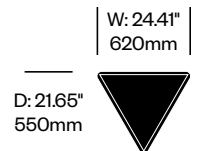

Large Wedge Totem	Number	Grade A	Grade B	Grade C	Grade D	Grade E	Grade F
Flat Base	HCBZ-TTS3-32	3,805.00	4,237.00	4,408.00	4,490.00	4,993.00	
Base on Casters	HCBZ-TTS3-3C2	4,091.00	4,523.00	4,694.00	4,776.00	5,279.00