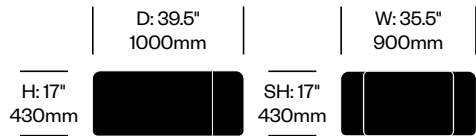

Mangas Original

GAN | Patricia Urquiola | 2009 | Made in India, Imported from Spain

To order, specify:

1. Product number
2. Seat color combination

Globo Pouf	Number	List Price
Wool	HCGN-MOFG	2,415.00