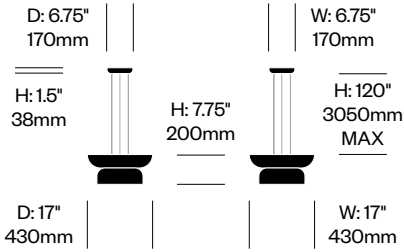

Totem

Pablo Designs | Pablo Pardo and Pablo Studio | 2023 | Imported from China

To order, specify:

1. Product number

Pendant Light, CD	Number	List Price
Opal Glass	HCPL-TMP-CD	1,050.00