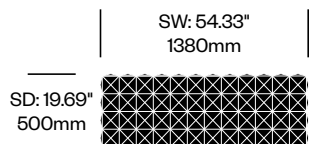

Trio Pouf, 3D Pattern with Sixteen Squares	Number	Grade A
Fabric with Antiskid Bottom	HCBZ-CBP3-3162A	2,230.00
Fabric with Wood Bottom	HCBZ-CBP3-3162W	2,656.00