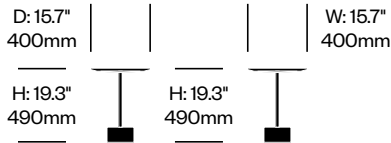

MEDIUM OCCASIONAL TABLE, WOOD TOP AND BASE

Gunmetal Grey Frame	Number	List Price
American Walnut	HCCS-9TO-2W	1,745.00
Black Stained Ash	HCCS-9TO-2W	1,590.00

Matte Anthracite Frame	Number	List Price
American Walnut	HCCS-9TO-2W	1,675.00
Black Stained Ash	HCCS-9TO-2W	1,520.00