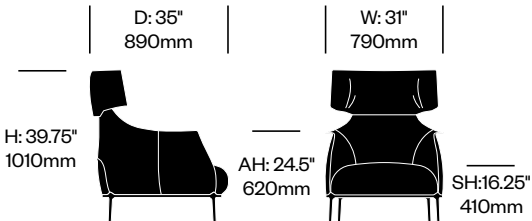

To order, specify:

1. Product number
2. Upholstery and color

Lounge Chair	Number	List Price
Leather	HCPF-ARL1-S	6,240.00

Lounge Chair with Headrest	Number	List Price
Leather	HCPF-ARL1-H	7,300.00

Lounge Chair with King Headrest	Number	List Price
Leather	HCPF-ARL1-K	7,390.00