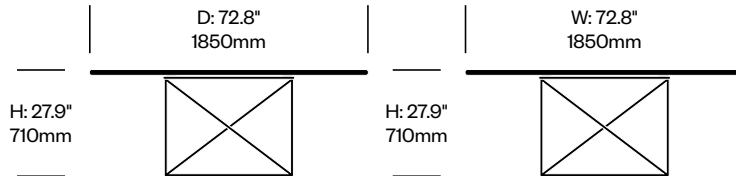

LC15

Cassina | Le Corbusier | 1958 | Imported from Italy

To order, specify:

1. Product number
2. Top wood color
3. Base paint color