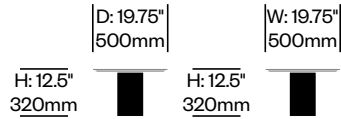

Low Occasional Table	Number	List Price
Wood Top	HCCE-MUTO-1W	1,790.00

High Occasional Table	Number	List Price
Stone Top	HCCE-MUTO-2S	1,555.00

High Occasional Table	Number	List Price
Wood Top	HCCE-MUTO-2W	1,970.00