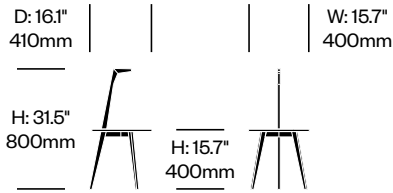

Cicognino

Cassina | Franco Albini | 1953 | Imported from Italy

To order, specify:

1. Product number
2. Wood color

Occasional Table	Number	List Price
Amaranth Stained Ash	HCCS-CNTO	1,870.00
American Walnut	HCCS-CNTO	2,060.00
Black Stained Ash	HCCS-CNTO	1,870.00
Natural Ash	HCCS-CNTO	1,870.00