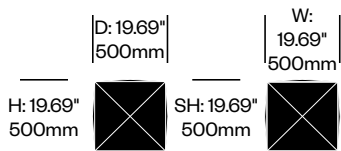

1. Product number
2. Upholstery and color

Solo Pouf, Flat	Number	Grade A	Grade B	Grade C	Grade D
Fabric with Antiskid Bottom	HCBZ-CBPF-12A	582.00	691.00	736.00	761.00
Fabric with Wood Bottom	HCBZ-CBPF-12W	727.00	845.00	889.00	914.00
Fabric with Casters	HCBZ-CBPF-12C	1,105.00	1,224.00	1,267.00	1,295.00