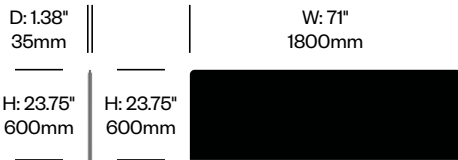

Medium Screen with Rounded Corners, 71"

	Number	1	Felt	Grade A	Grade B	Grade C	Grade D	Grade E	Grade F
Felt or Fabric	HCBZ-DKS2-71R		811.00	1,080.00	1,250.00	1,317.00	1,355.00	1,546.00	
Contrasting Felt or Fabric	HCBZ-DKS2-71R	C	1,090.00	1,359.00	1,529.00	1,596.00	1,634.00	1,825.00