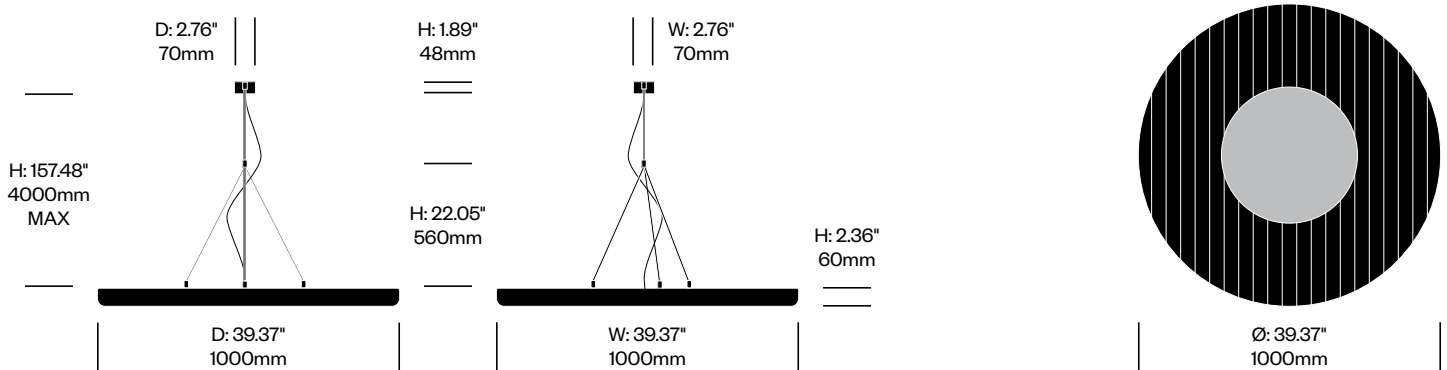

Medium Pendant Light, 3D Rib	Number	Grade A	Grade B	Grade C	Grade D	Grade E	Grade F
Fabric	HCBZ-MNP2-R	4,555.00	5,380.00	5,456.00	5,497.00	5,710.00