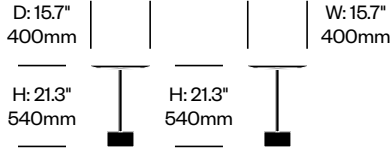

9

Cassina | Piero Lissoni | 2014 | Imported from Italy

To order, specify:

1. Product number
2. Stone color
3. Frame trim color

HIGH OCCASIONAL TABLE, STONE TOP AND BASE

Gunmetal Grey Frame	Number	List Price
Black Marquiña Marble	HCCS-9TO-3S	1,520.00
Emperador Marble	HCCS-9TO-3S	2,145.00
Grey Carnico Marble	HCCS-9TO-3S	1,590.00
White Carrara Marble	HCCS-9TO-3S	2,075.00

Matte Anthracite Frame	Number	List Price
Black Marquiña Marble	HCCS-9TO-3S	1,675.00
Emperador Marble	HCCS-9TO-3S	1,910.00
Grey Carnico Marble	HCCS-9TO-3S	1,745.00
White Carrara Marble	HCCS-9TO-3S	1,865.00