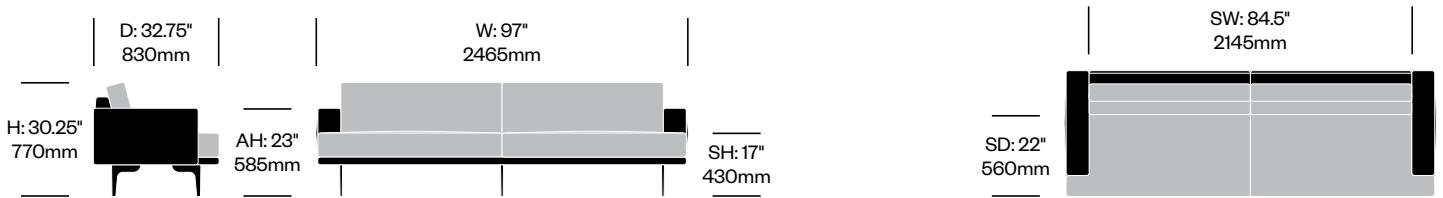

Three Seat Sofa	Number	1 2	Grade A	Grade B	Grade C	Grade D	Grade E	Grade F	Grade G	Grade H	Leather A	Leather B
Polished Aluminum Legs	HCCL-LYL3-BN	■ ■	7,066.05	7,396.57	7,798.88	8,148.40	9,010.91	9,375.86	10,730.02	11,462.85	11,534.56	13,512.50
Painted Legs Grade A	HCCL-LYL3-BN	■ ■	7,170.96	7,501.48	7,903.79	8,253.31	9,115.82	9,480.77	10,834.93	11,567.76	11,639.47	13,617.41
Painted Legs Grade B	HCCL-LYL3-BN	■ ■	7,188.09	7,518.61	7,920.92	8,270.44	9,132.95	9,497.90	10,852.06	11,584.89	11,656.60	13,634.54