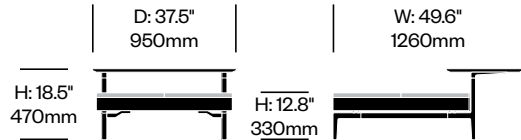

Volage EX-S

Cassina | Philippe Starck | 2018 | Imported from Italy

To order, specify:

1. Product number
2. Top stone color
3. Tray wood color
4. Base trim color

Occasional Table with Trays	Number	List Price
Black Marquiña Marble with Black Stained Ash	HCCS-VXTO-T2	6,865.00
Black Marquiña Marble with Santos Rosewood	HCCS-VXTO-T2	7,920.00
Calacatta Marble with Black Stained Ash	HCCS-VXTO-T2	7,455.00
Calacatta Marble with Santos Rosewood	HCCS-VXTO-T2	8,500.00
Emperador Marble with Black Stained Ash	HCCS-VXTO-T2	6,865.00
Emperador Marble with Santos Rosewood	HCCS-VXTO-T2	7,920.00
Grey Carnico Marble with Black Stained Ash	HCCS-VXTO-T2	6,865.00
Grey Carnico Marble with Santos Rosewood	HCCS-VXTO-T2	7,920.00
Sahara Noir Marble with Black Stained Ash	HCCS-VXTO-T2	7,455.00
Sahara Noir Marble with Santos Rosewood	HCCS-VXTO-T2	8,500.00
White Carrara Marble with Black Stained Ash	HCCS-VXTO-T2	6,175.00
White Carrara Marble with Santos Rosewood	HCCS-VXTO-T2	6,865.00