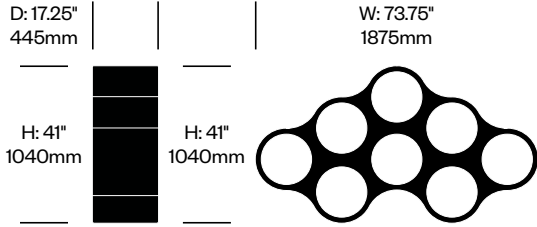

Cloud

Cappellini | Ronan and Erwan Bouroullec | 2004 | Imported from Italy

---

To order, specify:

1. Product number

Bookcase	Number	List Price
	HCCE-CLD	1,485.00