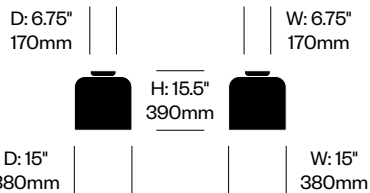

Totem

Pablo Designs | Pablo Pardo and Pablo Studio | 2023 | Imported from China

To order, specify:

1. Product number

Pendant Light, DC	Number	List Price
Opal Glass	HCPL-TMP-DC	1,050.00

Pendant Light, DD	Number	List Price
Opal Glass	HCPL-TMP-DD	1,175.00