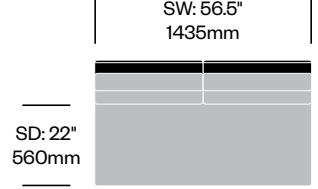

Lounge Chair with Two Drawers

	Number	1 2	Grade A	Grade B	Grade C	Grade D	Grade E	Grade F	Grade G	Grade H	Leather A	Leather B
Polished Aluminum Legs	HCCL-LYL1-BB	■ ■	10,855.49	11,044.43	11,274.38	11,474.12	11,967.12	12,175.67	12,949.68	13,368.49	13,408.80	14,539.05
Painted Legs Grade A	HCCL-LYL1-BB	■ ■	10,925.44	11,114.38	11,344.33	11,544.07	12,037.07	12,245.62	13,019.63	13,438.44	13,478.75	14,609.00
Painted Legs Grade B	HCCL-LYL1-BB	■ ■	10,936.86	11,125.80	11,355.75	11,555.49	12,048.49	12,257.04	13,031.05	13,449.86	13,490.17	14,620.42