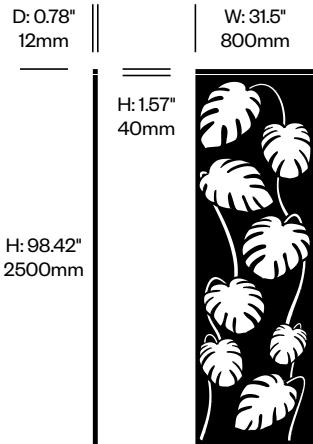

Large Screen, Tropics Pattern	Number	List Price
Felt	HCBZ-FAS2-TR	1,204.00
Contrasting Felt	HCBZ-FAS2-TRC	1,550.00