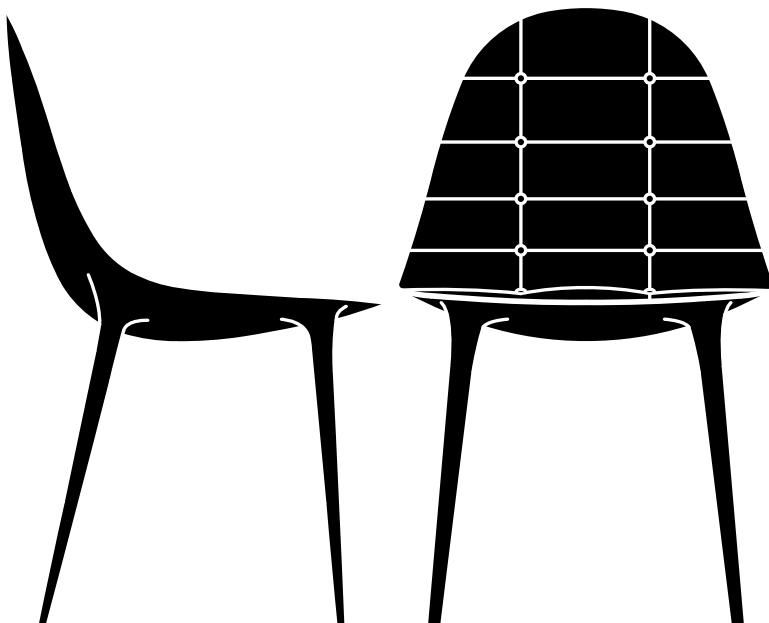

Caprice

Cassina | Philippe Starck | 2016 | Imported from Italy

Features and Specifications

Side Chairs

The Caprice chair's exterior shell is made of nylon. The seat cushion is made of cold cured polyurethane foam which is fixed to a shock-resistant polystyrene inner shell. The seat is upholstered in fabric or leather with an optional quilted pattern. The legs are made of steel with black plastic glides.

Additional Notes

The legs may be finished in Chrome (26-CHR), or painted to match the exterior shell. However, when a Gloss White (69-CPB) shell is specified, the legs must be Chrome (26-CHR).

Meets ANSI/BIFMA X5.1 Standard for Office Seating.

Surfaces

Leather

Scozia (ES)

Fabric

Kvadrat® Divina 3 (G8)

Kvadrat® Divina MD (CW)

Kvadrat® Divina Melange 3 (FP)

Kvadrat® Remix 3 (BRX)

Kvadrat® Steelcut Trio 3 (EM)

Shell Trim

Gloss Black (79-CPN)

Gloss White (79-CPB)

Matte Black (69-CPN)

Matte White (69-CPB)

Leg Trim

Chrome (26-CHR)

Gloss Black (79-CPN)

Matte Black (69-CPN)

Matte White (69-CPB)