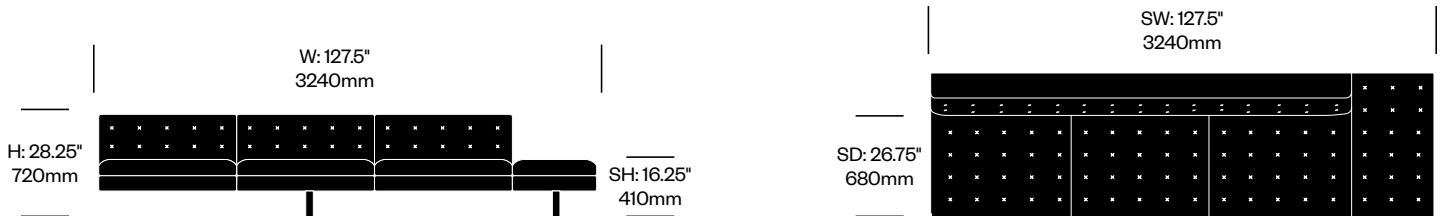

Three Seat without Arms, Bench on Left	Number	List Price
Leather	HCPF-KEL3-L	17,200.00