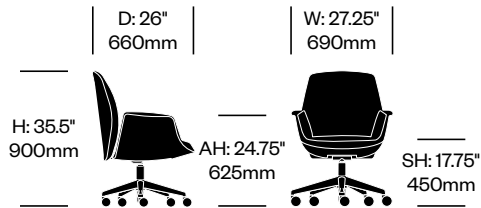

LOW BACK CONFERENCE CHAIR, FIXED HEIGHT

Leather	Number	List Price
Polished Aluminum Base	HCPF-DM5L-TX	3,960.00
Black Painted Base	HCPF-DM5P-TX	3,960.00
Microperforated Leather	Number	List Price
Polished Aluminum Base	HCPF-DM5L-TY	4,180.00
Black Painted Base	HCPF-DM5P-TY	4,180.00