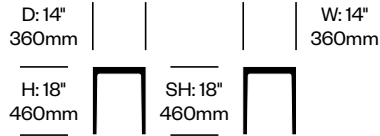

Emeco Stool

Emeco | Philippe Starck | 2001 | Made in the United States

To order, specify:

1. Product number
2. Frame trim color

Stacking Low Stool	Number	List Price
Hand-Brushed, Clear Anodized Aluminum	HCEM-EMS1	550.00
Hand-Polished Aluminum	HCEM-EMS1	1,130.00