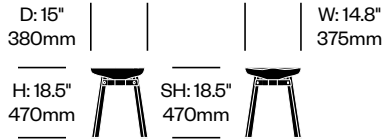

Su

Emeco | Nendo | 2014 | Made in the United States

To order, specify:

1. Product number
2. Seat material and color
3. Base wood or trim color

LOW STOOL

Black Anodized Aluminum Base	Number	List Price
Recycled Polyethylene (PET)	HCEM-SUS1-PA	560.00
Wood	HCEM-SUS1-WA	1,270.00
Cork	HCEM-SUS1-KA	715.00
Eco-Concrete	HCEM-SUS1-CA	855.00
Clear Anodized Aluminum Base	Number	List Price
Recycled Polyethylene (PET)	HCEM-SUS1-PA	540.00
Wood	HCEM-SUS1-WA	1,250.00
Cork	HCEM-SUS1-KA	695.00
Eco-Concrete	HCEM-SUS1-CA	835.00
Reclaimed Oak Base	Number	List Price
Recycled Polyethylene (PET)	HCEM-SUS1-PW	615.00
Wood	HCEM-SUS1-WW	1,315.00
Cork	HCEM-SUS1-KW	740.00
Eco-Concrete	HCEM-SUS1-CW	900.00