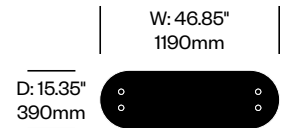

Large Occasional Table	Number	1	List Price
Black Stained Ash	HCBZ-MKTO-2	☐	1,472.00
Natural Ash	HCBZ-MKTO-2	☐	1,345.00
Oak	HCBZ-MKTO-2	☐	1,532.00
Walnut	HCBZ-MKTO-2	☐	1,735.00
White Wash Ash	HCBZ-MKTO-2	☐	1,472.00