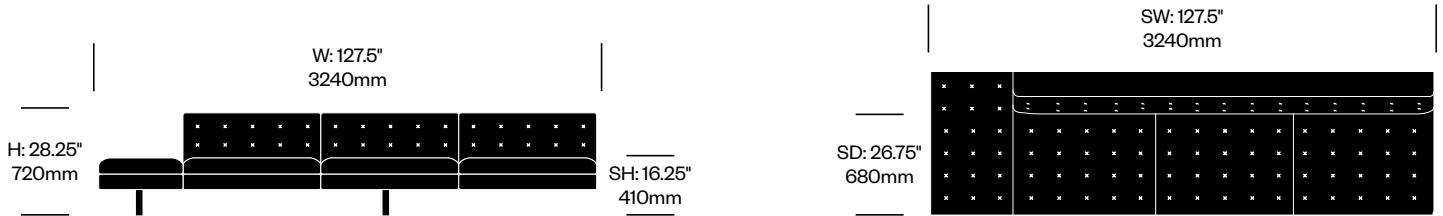

Kennedee

Poltrona Frau | Jean-Marie Massaud | 2006 | Imported from Italy

To order, specify:

1. Product number
2. Upholstery and color

Three Seat without Arms, Bench on Right	Number	List Price
Leather	HCPF-KEL3-R	17,200.00