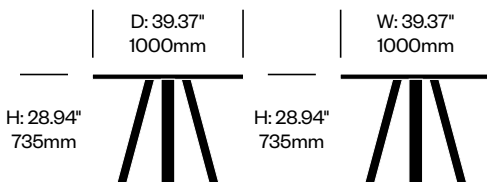

Collaborative Table	Number	1	List Price
Black Stained Ash	HCBZ-MKTC-1	☐	6,752.00
Natural Ash	HCBZ-MKTC-1	☐	5,969.00
Oak	HCBZ-MKTC-1	☐	8,340.00
Walnut	HCBZ-MKTC-1	☐	9,384.00
White Wash Ash	HCBZ-MKTC-1	☐	6,752.00