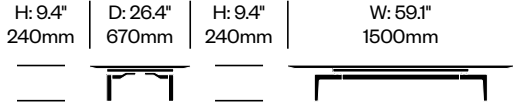

Volage EX-S

Cassina | Philippe Starck | 2018 | Imported from Italy

To order, specify:

1. Product number
2. Top stone color
3. Base trim color

Small Occasional Table, Single Tier	Number	List Price
Black Marquiña Marble	HCCS-VXTO-11	3,880.00
Calacatta Marble	HCCS-VXTO-11	5,795.00
Emperador Marble	HCCS-VXTO-11	3,880.00
Grey Carnico Marble	HCCS-VXTO-11	3,880.00
Sahara Noir Marble	HCCS-VXTO-11	5,795.00
White Carrara Marble	HCCS-VXTO-11	3,560.00