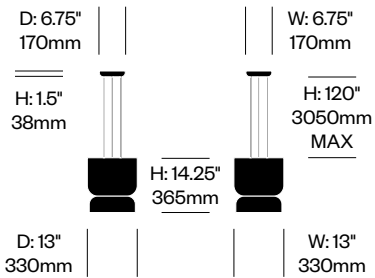

Pendant Light, CB	Number	List Price
Opal Glass	HCPL-TMP-CB	925.00