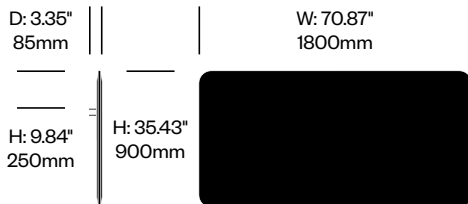

Desk Mounted Screen with Rounded Corners, 70.87" x 35.43"

	Number	1	2	Felt	Grade A	Grade B	Grade C	Grade D	Grade E	Grade F
Felt or Fabric	HCBZ-FDS1-70R	■	■	1,367.00	1,568.00	1,804.00	1,902.00	1,956.00	2,220.00	
Contrasting Felt or Fabric	HCBZ-FDS1-70R	■	■ C	1,646.00	1,847.00	2,083.00	2,181.00	2,235.00	2,499.00