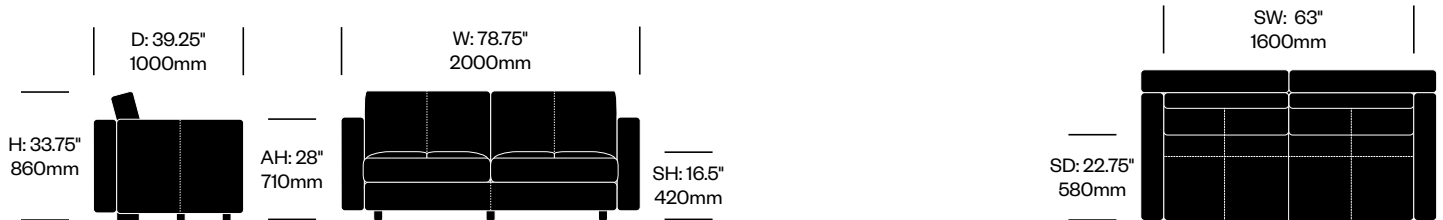

Massimosistema

Poltrona Frau | Poltrona Frau R+D | 2009 | Imported from Italy

To order, specify:

1. Product number
2. Upholstery and color

Two Seat with High Arms	Number	List Price
Leather	HCPF-MSS2-HH	7,590.00