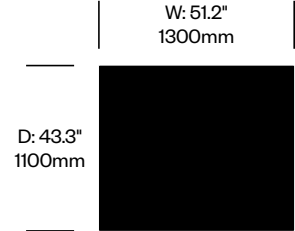

Mex-Hi

Cassina | Piero Lissoni | 2020 | Imported from Italy

To order, specify:

1. Product number
2. Top stone color
3. Base trim color

LARGE OCCASIONAL TABLE WITH STONE TOP

Chrome Base	Number	List Price
Black Marquiña Marble	HCCS-MHTO-2S	6,585.00
Calacatta Marble	HCCS-MHTO-2S	7,690.00
Emperador Marble	HCCS-MHTO-2S	6,800.00
Grey Carnico Marble	HCCS-MHTO-2S	6,800.00
Sahara Noir Marble	HCCS-MHTO-2S	7,690.00
White Carrara Marble	HCCS-MHTO-2S	6,585.00

Matte Anthracite Base	Number	List Price
Black Marquiña Marble	HCCS-MHTO-2S	6,090.00
Calacatta Marble	HCCS-MHTO-2S	7,195.00
Emperador Marble	HCCS-MHTO-2S	6,305.00
Grey Carnico Marble	HCCS-MHTO-2S	6,305.00
Sahara Noir Marble	HCCS-MHTO-2S	7,195.00
White Carrara Marble	HCCS-MHTO-2S	6,090.00