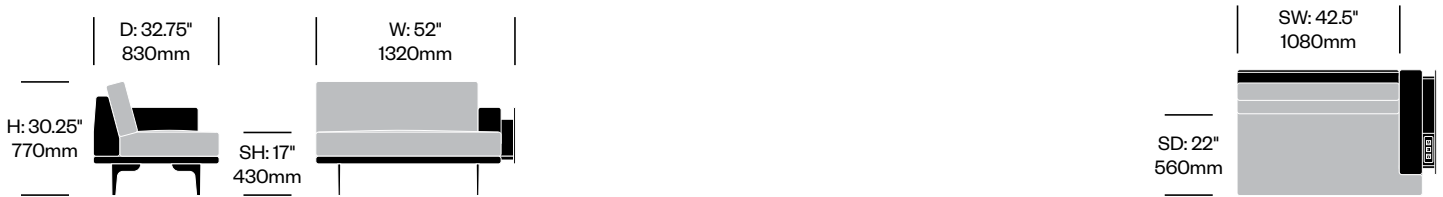

Stain repellent option:

- 1. Add \$71.08 to list price
 - 2. Add **P** to product number
- Example: HCCL-LYL1-LL22**P**

Lounge Chair with Arm and Drawer on Left

	Number	1 2	Grade A	Grade B	Grade C	Grade D	Grade E	Grade F	Grade G	Grade H	Leather A	Leather B
Polished Aluminum Legs	HCCL-LYL1-LL	■ ■	7,417.20	7,606.14	7,836.09	8,035.83	8,528.83	8,737.38	9,511.39	9,930.20	9,970.51	11,100.76
Painted Legs Grade A	HCCL-LYL1-LL	■ ■	7,487.15	7,676.09	7,906.04	8,105.78	8,598.78	8,807.33	9,581.34	10,000.15	10,040.46	11,170.71
Painted Legs Grade B	HCCL-LYL1-LL	■ ■	7,498.57	7,687.51	7,917.46	8,117.20	8,610.20	8,818.75	9,592.76	10,011.57	10,051.88	11,182.13