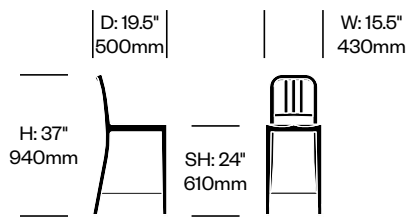

Low Stool	Number	1	List Price
Hand-Brushed, Clear Anodized Aluminum	HCCEM-N6S1-	N	1,160.00
Hand-Polished Aluminum	HCCEM-N6S1-	N	2,615.00