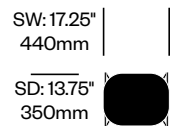

High Stool	Number	COM/COL	List Price
Leather	HCCE-MSS3-1	1,265.00	1,665.00
Fabric	HCCE-MSS3-2	1,230.00	1,355.00
Faux Leather	HCCE-MSS3-3	1,230.00	1,265.00
Wood	HCCE-MSS3-W		1,025.00