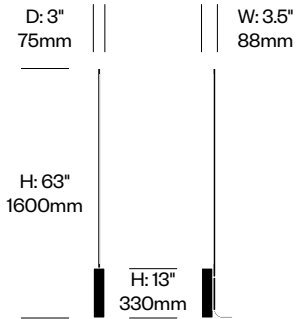

Floor Light	Number	List Price
	HCPL-TOF1	975.00