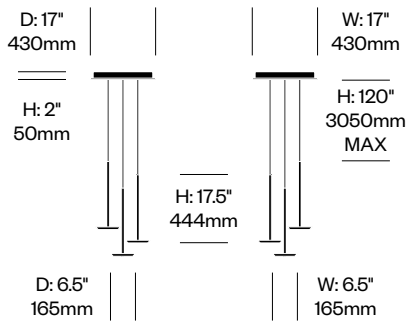

To order, specify:

1. Product number
2. Trim color

Pendant Light	Number	List Price
	HCPL-SSP1	375.00

Pendant with Three Lights	Number	List Price
	HCPL-SSP3	1,420.00

Pendant with Five Lights	Number	List Price
	HCPL-SSP5	2,170.00