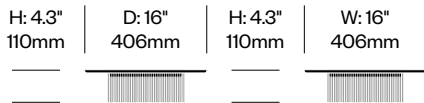

Table Light, 4.3" x 16"	Number	List Price
	HCPL-CST1-16	535.00