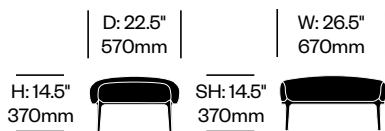

To order, specify:

1. Product number
2. Upholstery and color

Lounge Chair	Number	List Price
Leather	HCPF-ARL1-S	6,240.00

Lounge Chair with Headrest	Number	List Price
Leather	HCPF-ARL1-H	7,300.00

Lounge Chair with King Headrest	Number	List Price
Leather	HCPF-ARL1-K	7,390.00