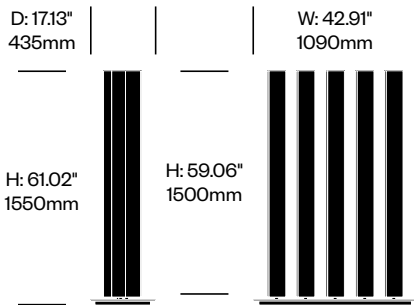

BuzziBlinds

BuzziSpace | Alain Gilles | 2011 | Imported from the Netherlands

To order, specify:

1. Product number, including:

1 Upholstery type

- Felt
- Fabric

2. Upholstery and color
3. Contrasting upholstery and color (if applicable)
4. Base paint color