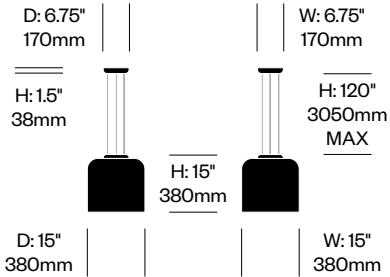

Totem

Pablo Designs | Pablo Pardo and Pablo Studio | 2023 | Imported from China

To order, specify:

1. Product number

Pendant Light, A	Number	List Price
Opal Glass	HCPL-TMP1-A	925.00