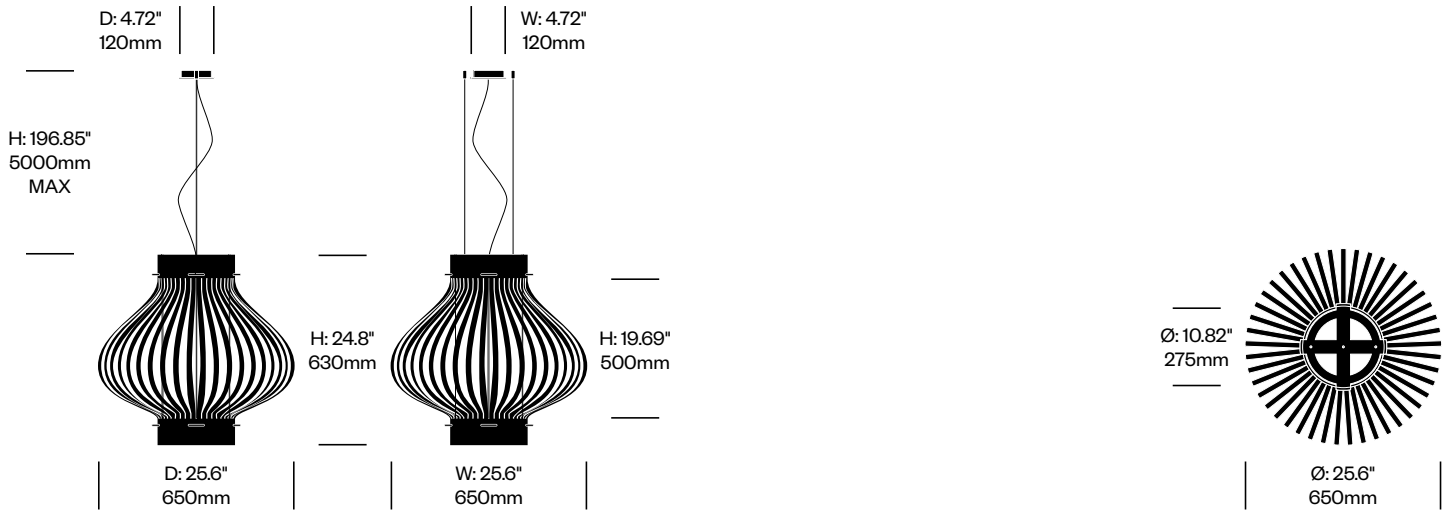

Pendant Light with 78.74" (2000mm) Cables	Number	List Price
No Stitch	HCBZ-LMP3-1FN	1,614.00
Black Stitch	HCBZ-LMP3-1FB	1,614.00
White Stitch	HCBZ-LMP3-1FW	1,614.00

Pendant Light with 196.85" (5000mm) Cables	Number	List Price
No Stitch	HCBZ-LMP3-2FN	2,006.00
Black Stitch	HCBZ-LMP3-2FB	2,006.00
White Stitch	HCBZ-LMP3-2FW	2,006.00