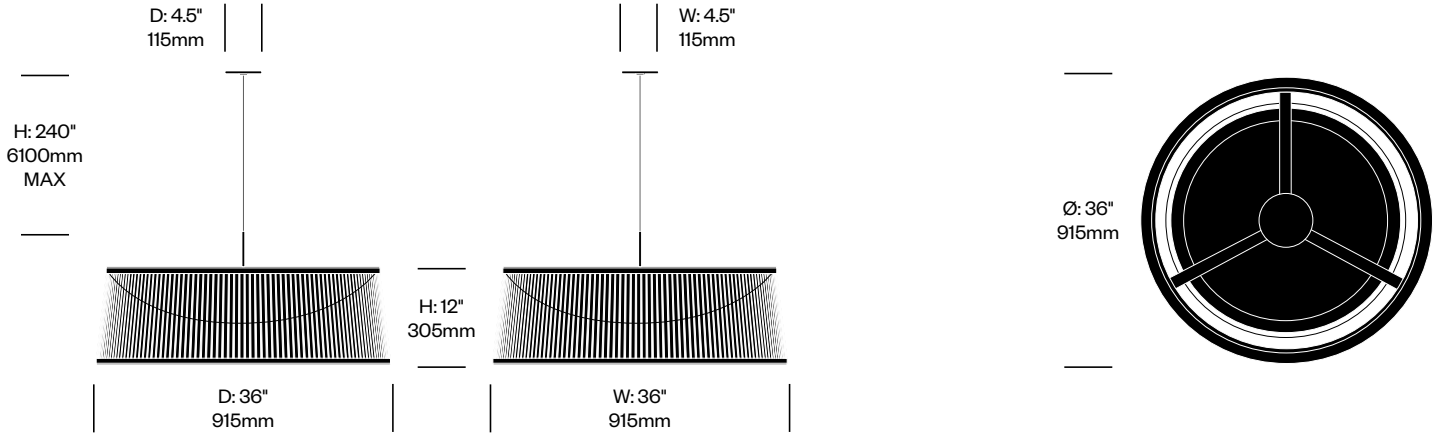

Large Pendant Light	Number	List Price
	HCPL-SDP2-36	1,200.00