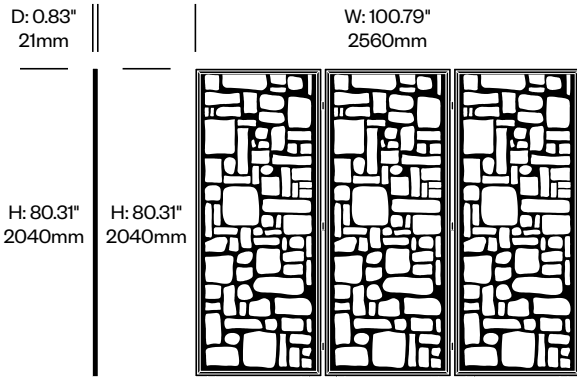

Trio Screen, Pebbles Pattern	Number	List Price
Felt	HCBZ-FSS3-PBF	5,598.00
Contrasting Felt	HCBZ-FSS3-PBFC	5,944.00