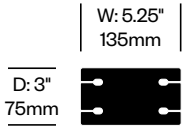

To order, specify:

1. Product number

Alignment Bracket	Number	List Price
	HCCL-LYA	58.85

Mesa Due

Poltrona Frau | Lella and Massimiliano Vignelli | 2016 | Imported from Italy

Features and Specifications

Collaborative Tables