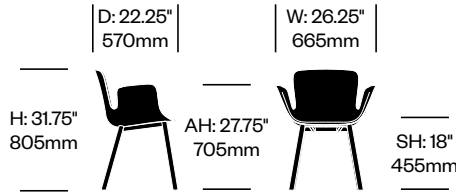

Side Chair with Sled Base	Number	List Price
	HCCE-JPSS	695.00

Side Chair with Four Wood Legs	Number	List Price
	HCCE-JPS4-W	1,035.00

Conference Chair	Number	List Price
	HCCE-JPC5-A	1,170.00

Juli Soft

Cappellini | Werner Aisslinger | 2020 | Made in the United States