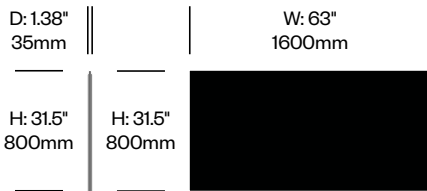

High Screen with

Square Corners, 63"

	Number	1	Felt	Grade A	Grade B	Grade C	Grade D	Grade E	Grade F
Felt or Fabric	HCBZ-DKS3-63Q		854.00	1,173.00	1,475.00	1,596.00	1,663.00	2,006.00	
Contrasting Felt or Fabric	HCBZ-DKS3-63Q	C	1,133.00	1,452.00	1,754.00	1,875.00	1,942.00	2,285.00