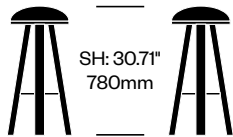

SØ: 15.35"
390mm

Medium Stool, Upholstered	Number	☐ 1 ☐ 2	Grade A	Grade B	Grade C	Grade D	Leather
Black Stained Ash	HCBZ-MKS2-	■ ■	1,183.00	1,350.00	1,364.00	1,374.00	1,574.00
White Lacquered Ash	HCBZ-MKS2-2	■	1,313.00	1,480.00	1,495.00	1,505.00	
Natural Ash	HCBZ-MKS2-	■ ■	1,122.00	1,290.00	1,303.00	1,313.00	1,528.00
Oak	HCBZ-MKS2-	■ ■	1,213.00	1,380.00	1,394.00	1,404.00	1,616.00
Walnut	HCBZ-MKS2-	■ ■	1,370.00	1,537.00	1,550.00	1,560.00	1,765.00
White Wash Ash	HCBZ-MKS2-	■ ■	1,183.00	1,350.00	1,364.00	1,374.00	1,574.00

D: 15.35" | W: 15.35"
390mm | 390mm

H: 30.71" | SH: 30.71"
780mm | 780mm