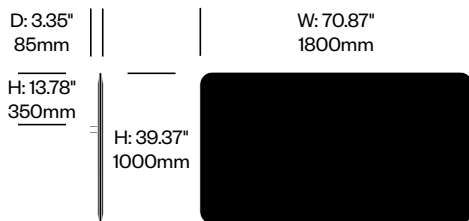

Desk Mounted Screen with Rounded Corners, 70.87" x 39.37"

Number	1	2	Felt	Grade A	Grade B	Grade C	Grade D	Grade E	Grade F
Felt or Fabric	HCBZ-FDS2-70R	■ ■	1,427.00	1,629.00	1,877.00	1,976.00	2,030.00	2,292.00	
Contrasting Felt or Fabric	HCBZ-FDS2-70R	■ ■ C	1,706.00	1,908.00	2,156.00	2,255.00	2,309.00	2,571.00