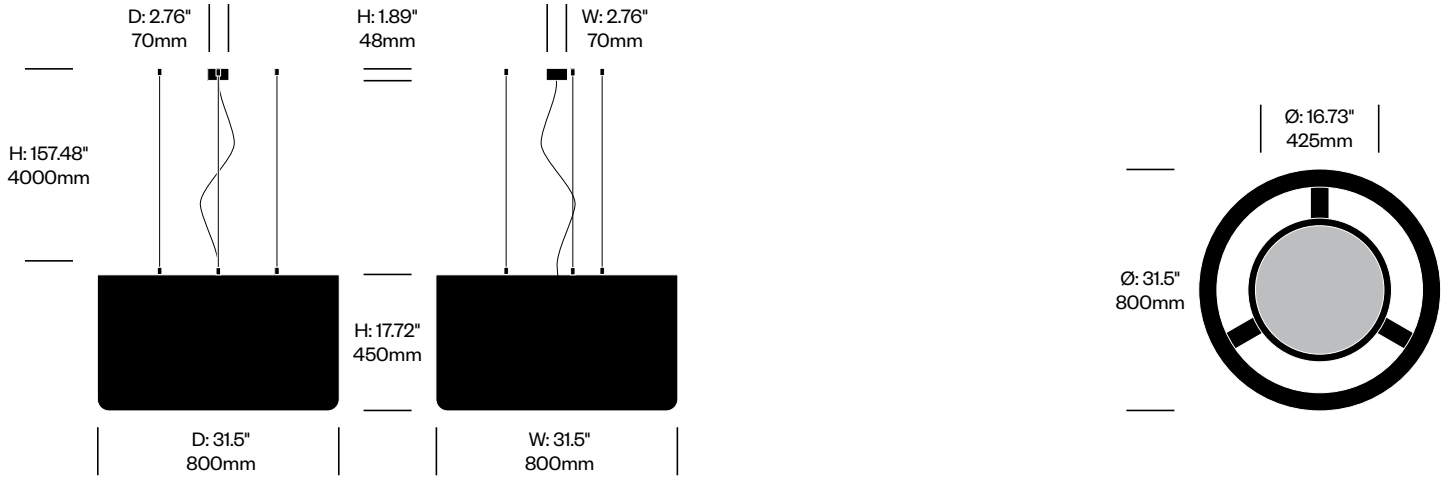

BuzziJet

BuzziSpace | BuzziSpace Studio | 2018 | Imported from the Netherlands

To order, specify:

1. Product number
2. Upholstery and color
3. Cable trim color

Medium Pendant Light with Straight Cables

	Number	Grade A	Grade B	Grade C	Grade D	Grade E
78.74" (2000mm) Cables	HCBZ-JTP2-1S	5,002.00	5,227.00	5,340.00	5,404.00	5,722.00
196.85" (5000mm) Cables	HCBZ-JTP2-2S	5,429.00	5,654.00	5,767.00	5,831.00	6,149.00