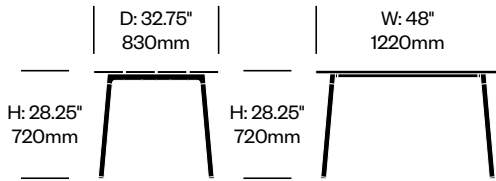

Run

Emeco | Sam Hecht and Kim Colin | 2016 | Made in the United States

To order, specify:

1. Product number
2. Top wood or trim color
3. Base trim color