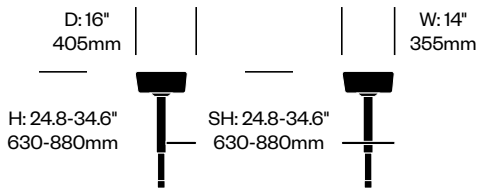

To order, specify:

1. Product number

Stool	Number	List Price
Fabric	HCHO-HPSA-P2	1,200.00