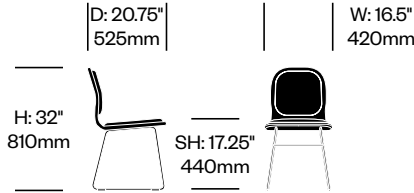

Hi Pad

Cappellini | Jasper Morrison | 1999 | Made in the United States

To order, specify:

1. Product number
2. Upholstery and color
3. Base trim color

Side Chair	Number	COM/COL	List Price
Leather	HCCE-HPSS-1	1,275.00	1,960.00
Fabric	HCCE-HPSS-2	1,230.00	1,410.00
Faux Leather	HCCE-HPSS-3	1,230.00	1,275.00