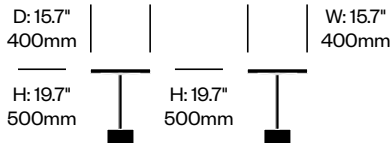

MEDIUM OCCASIONAL TABLE, GLASS TOP WITH STONE BASE

Gunmetal Grey Frame	Number	List Price
Black Marquiña Marble Base	HCCS-9TO-2G	1,670.00
Emperador Marble Base	HCCS-9TO-2G	2,055.00
Grey Carnico Marble Base	HCCS-9TO-2G	1,920.00
White Carrara Marble Base	HCCS-9TO-2G	1,520.00

Matte Anthracite Frame	Number	List Price
Black Marquiña Marble Base	HCCS-9TO-2G	1,610.00
Emperador Marble Base	HCCS-9TO-2G	1,990.00
Grey Carnico Marble Base	HCCS-9TO-2G	1,880.00
White Carrara Marble Base	HCCS-9TO-2G	1,455.00