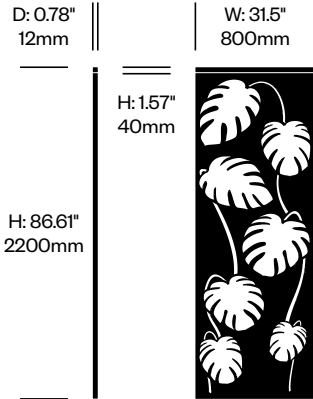

BuzziFalls

BuzziSpace | Sas Adriaenssens | 2014 | Imported from the Netherlands

To order, specify:

1. Product number
2. Felt color
3. Contrasting felt color (if applicable)
4. Trim paint

Note:

A mounting kit must be ordered separately as a requirement to hang BuzziFalls screens. Various attachment options are available for ceiling or wall mount.

Small Screen, Tropics Pattern	Number	List Price
Felt	HCBZ-FAS1-TR	1,154.00
Contrasting Felt	HCBZ-FAS1-TRC	1,500.00