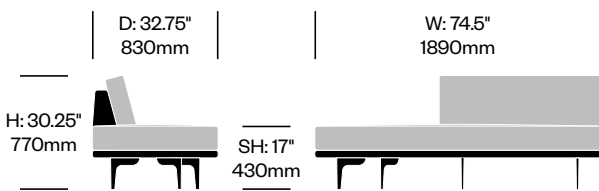

Stain repellent option:

- 1. Add \$98.86 to list price
 - 2. Add **P** to product number
- Example: HCCL-LYLC-R22**P**

Curved Lounge with

Curve on Right	Number	1 2	Grade A	Grade B	Grade C	Grade D	Grade E	Grade F	Grade G	Grade H	Leather A	Leather B
Polished Aluminum Legs	HCCL-LYLC-R	■ ■	5,018.33	5,253.34	5,539.48	5,788.08	6,401.48	6,661.07	7,624.20	8,145.38	8,187.47	9,590.83
Painted Legs Grade A	HCCL-LYLC-R	■ ■	5,123.24	5,358.25	5,644.39	5,892.99	6,506.39	6,765.98	7,729.11	8,250.29	8,292.38	9,695.74
Painted Legs Grade B	HCCL-LYLC-R	■ ■	5,140.37	5,375.38	5,661.52	5,910.12	6,523.52	6,783.11	7,746.24	8,267.42	8,309.51	9,712.87