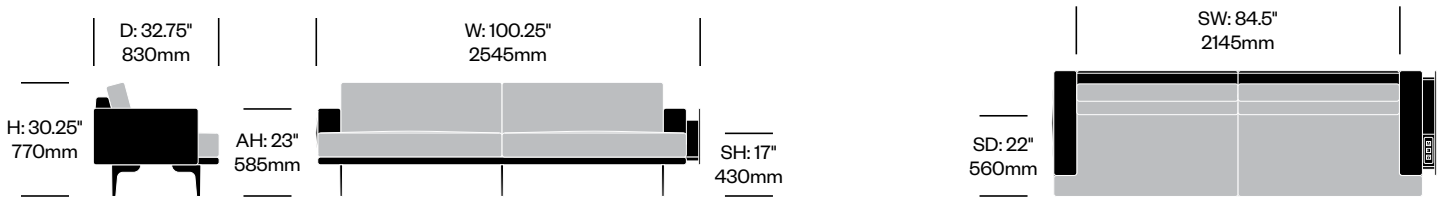

Three Seat Sofa with

Drawer on Left	Number	1 2	Grade A	Grade B	Grade C	Grade D	Grade E	Grade F	Grade G	Grade H	Leather A	Leather B
Polished Aluminum Legs	HCCL-LYL3-BL	■ ■	10,457.81	10,788.33	11,190.64	11,540.16	12,402.67	12,767.62	14,121.78	14,854.61	14,926.32	16,904.26
Painted Legs Grade A	HCCL-LYL3-BL	■ ■	10,562.72	10,893.24	11,295.55	11,645.07	12,507.58	12,872.53	14,226.69	14,959.52	15,031.23	17,009.17
Painted Legs Grade B	HCCL-LYL3-BL	■ ■	10,579.85	10,910.37	11,312.68	11,662.20	12,524.71	12,889.66	14,243.82	14,976.65	15,048.36	17,026.30