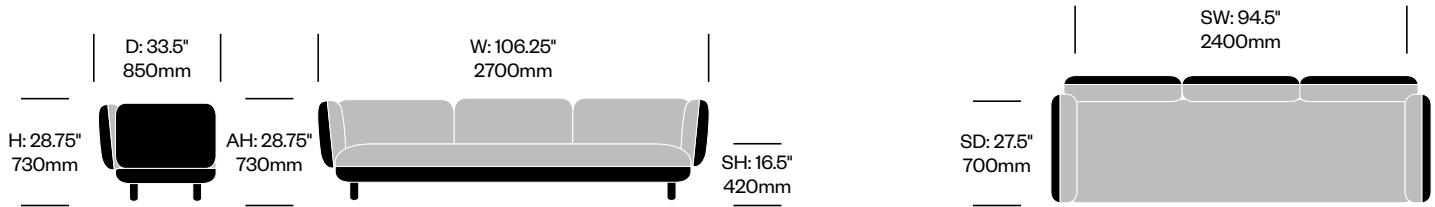

Hobo

Cappellini | Tina Bunyaprasit and Werner Aisslinger | 2017 | Imported from Italy

To order, specify:

1. Product number
2. Interior upholstery and color
3. Exterior upholstery and color
4. Leg wood color

Three Seat Sofa	Number	COM/COL	List Price
Leather	HCCE-HBL3-A1W	12,760.00	17,020.00
Fabric	HCCE-HBL3-A2W	12,500.00	14,015.00
Faux Leather	HCCE-HBL3-A3W	12,500.00	12,760.00