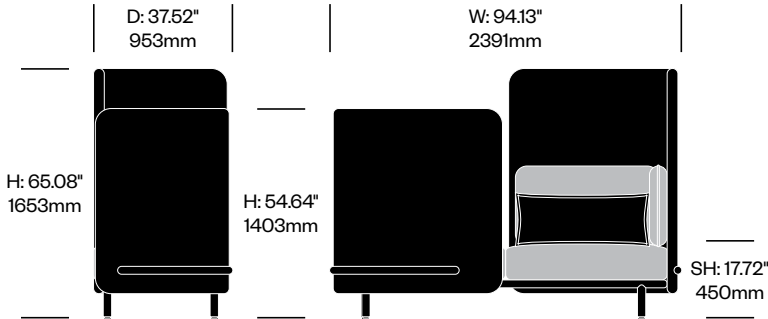

BuzziSpark

BuzziSpace | Alain Gilles | 2018 | Imported from the Netherlands

To order, specify:

1. Product number
2. Shield upholstery and color
3. Interior upholstery and color
4. Back cushion (and arm cushions if applicable) upholstery and color
5. Frame paint color

Two Seat Sofa with One High Back and One Medium Back, Open Left

	Number	Grade A	Grade B	Grade C	Grade D	Grade E
	HCBZ-SKL2-LMH2	13,945.00	15,263.00	15,919.00	16,284.00	
with Arm Cushions	HCBZ-SKL2-LMHA2	14,396.00	15,787.00	16,483.00	16,868.00	
with Anti-Theft Arm Cushions	HCBZ-SKL2-LMHAT2	14,655.00	16,046.00	16,742.00	17,127.00