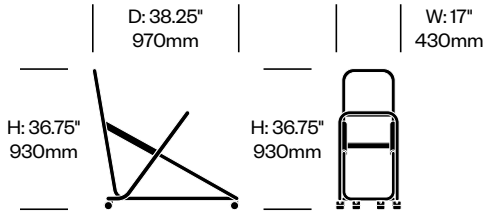

To order, specify:

1. Product number
2. Paint color

Trolley Cart	Number	List Price
Stacks 12 Chairs	HCCE-NWTC	785.00