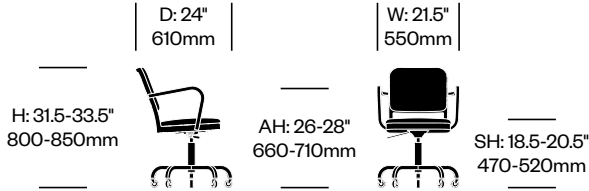

Navy Officer

Emeco | Emeco and Jasper Morrison | 1948 | Made in the United States

To order, specify:

1. Product number
2. Upholstery and color
3. Frame trim color

CONFERENCE CHAIR WITH ARMS

Hand-Brushed, Clear Anodized