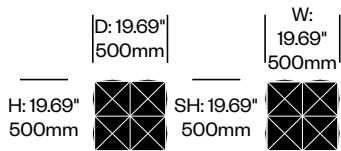

Solo Pouf, 3D Pattern with Four Squares	Number	Grade A
Fabric with Antiskid Bottom	HCBZ-CBP3-1042A	868.00
Fabric with Wood Bottom	HCBZ-CBP3-1042W	1,008.00
Fabric with Casters	HCBZ-CBP3-1042C	1,391.00