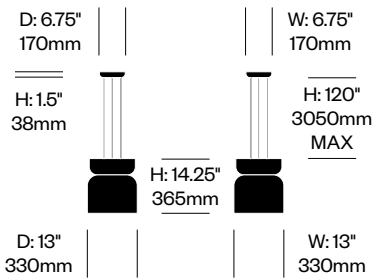

Totem

Pablo Designs | Pablo Pardo and Pablo Studio | 2023 | Imported from China

To order, specify:

1. Product number

Pendant Light, BB	Number	List Price
Opal Glass	HCPL-TMP-BB	1,050.00

Pendant Light, BC	Number	List Price
Opal Glass	HCPL-TMP-BC	925.00