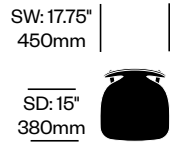

Side Chair	Number	List Price
Leather	HCCE-BAC1-1	1,655.00
Fabric	HCCE-BAC1-2	1,470.00
Faux Leather	HCCE-BAC1-3	1,435.00
Wood	HCCE-BAC1-W	1,210.00

Bac Two

Cappellini | Jasper Morrison | 2011 | Imported from Italy