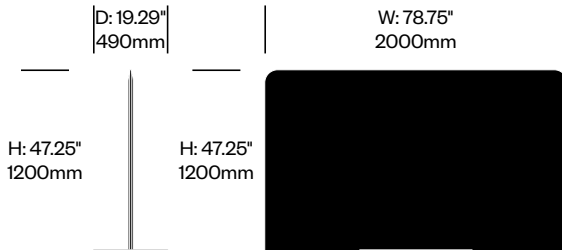

BuzziFree

BuzziSpace | BuzziSpace Studio | 2011 | Imported from the Netherlands

To order, specify:

- Product number, including:

1 Upholstery type

- Felt
- Fabric

- Upholstery and color
- Contrasting upholstery and color (if applicable)
- Base paint color