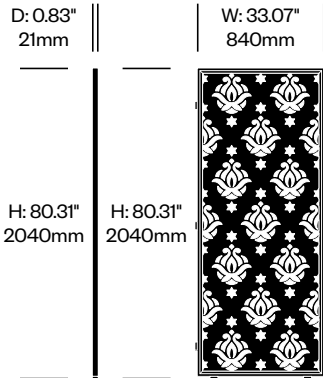

BuzziFalls Standing

BuzziSpace | Sas Adriaenssens | 2016 | Imported from the Netherlands

To order, specify:

1. Product number
2. Felt color
3. Contrasting felt color (if applicable)
4. Trim paint color

Add On Screen, Royal Pattern	Number	List Price
Felt	HCBZ-FSSA-RLF	2,024.00
Contrasting Felt	HCBZ-FSSA-RLFC	2,370.00