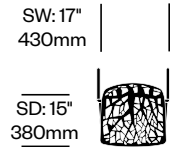

Counter Stool with Low Back	Number	List Price
	HCJC-FO-S2L	1,642.00