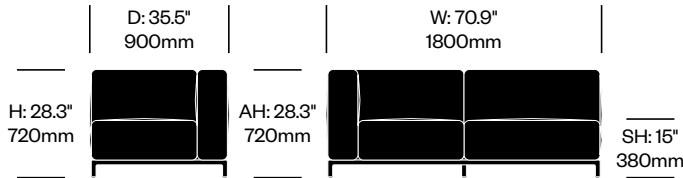

TWO SEAT SOFA WITH RIGHT ARM

Chrome Base	Number	List Price
Leather	HCCS-MHL2-NA1	11,340.00
Fabric	HCCS-MHL2-NA2	10,235.00

Matte Anthracite Base	Number	List Price
Leather	HCCS-MHL2-NA1	10,680.00
Fabric	HCCS-MHL2-NA2	9,575.00