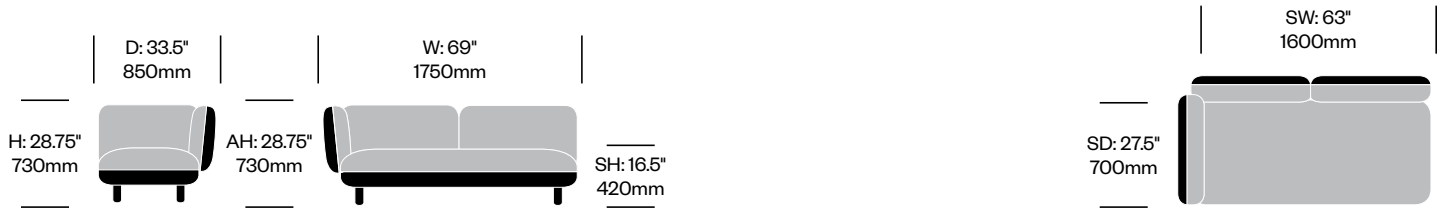

Hobo

Cappellini | Tina Bunyaprasit and Werner Aisslinger | 2017 | Imported from Italy

To order, specify:

1. Product number
2. Interior upholstery and color
3. Exterior upholstery and color
4. Leg wood color

Two Seat Sofa with Right Arm	Number	COM/COL	List Price
Leather	HCCE-HBL2-R1W	9,090.00	12,145.00
Fabric	HCCE-HBL2-R2W	8,910.00	9,900.00
Faux Leather	HCCE-HBL2-R3W	8,910.00	9,090.00