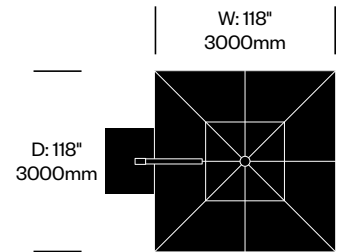

Square Tilt Umbrella, 118"	Number	Grade A	Grade B	Grade C	Grade D	Grade E
Square Granite Base, 42"	HCJC-JT-UTQB8S-GQ42	11,957.00	13,412.00	13,920.00	14,384.00	14,809.00
Stackable Steel Plate Base, 36"	HCJC-JT-UTQB8S-SS36	14,169.00	15,624.00	16,132.00	16,596.00	17,021.00
In Ground Mount	HCJC-JT-UTQB8S-IGMK	6,369.00	7,824.00	8,332.00	8,796.00	9,221.00
Concrete Surface Mount	HCJC-JT-UTQB8S-CSMK	6,221.00	7,676.00	8,184.00	8,648.00	9,073.00