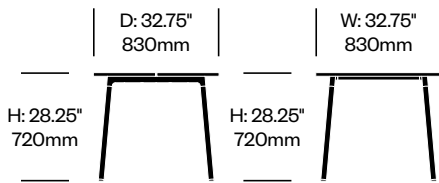

STANDARD HEIGHT COLLABORATIVE TABLE, 32.75" x 32.75", ALUMINUM TOP

Clear Anodized Aluminum Base	Number	List Price
Clear Anodized Aluminum	HCEM-RNTC-3333-LA	2,775.00