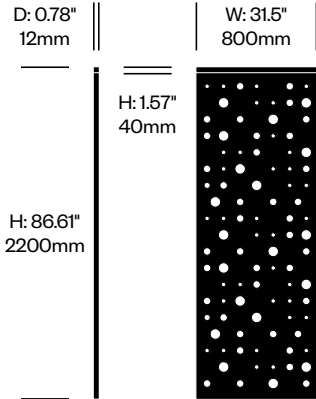

BuzziFalls

BuzziSpace | Sas Adriaenssens | 2014 | Imported from the Netherlands

To order, specify:

1. Product number
2. Felt color
3. Contrasting felt color (if applicable)
4. Trim paint

Note:

A mounting kit must be ordered separately as a requirement to hang BuzziFalls screens. Various attachment options are available for ceiling or wall mount.

Small Screen, Dots Pattern	Number	List Price
Felt	HCBZ-FAS1-DT	1,154.00
Contrasting Felt	HCBZ-FAS1-DTC	1,500.00