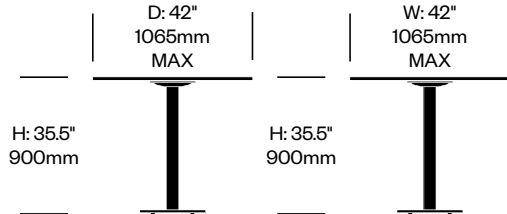

JANUScafé: Demi-Sec Grande Base

JANUS et Cie

To order, specify:

1. Product number
2. Top surface and color
3. Base trim color