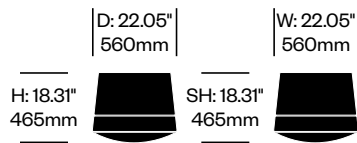

Kvadrat® Hero (BHR)

Fabric Grade D

Kvadrat® Tonus 4 (BT4)

BuzziBalance

BuzziSpace | 13&9 Design | 2016 | Imported from the Netherlands

To order, specify:

1. Product number
2. Upholstery and color

Low Small Pouf	Number	Grade A	Grade B	Grade C	Grade D
Fabric	HCBZ-BAP1-2	2,920.00	3,025.00	3,064.00	3,089.00