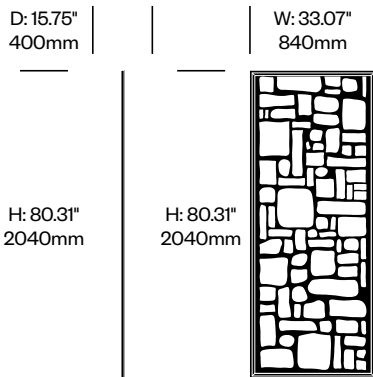

Single Screen, Pebbles Pattern	Number	List Price
Felt	HCBZ-FSS1-PBF	2,143.00
Contrasting Felt	HCBZ-FSS1-PBFC	2,489.00