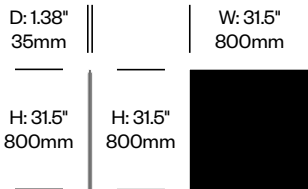

BuzziDesk

BuzziSpace | Sas Adriaenssens | 2010 | Imported from the Netherlands

To order, specify:

1. Product number, including:

1 Upholstery type

☐ Felt

☒ Fabric

2. Upholstery and color

3. Contrasting upholstery and color (if applicable)

High Screen with Square Corners, 31.5"

	Number	1	Felt	Grade A	Grade B	Grade C	Grade D	Grade E	Grade F
Felt or Fabric	HCBZ-DKS3-31Q		670.00	831.00	990.00	1,055.00	1,090.00	1,271.00	
Contrasting Felt or Fabric	HCBZ-DKS3-31Q	C	949.00	1,110.00	1,269.00	1,334.00	1,369.00	1,550.00