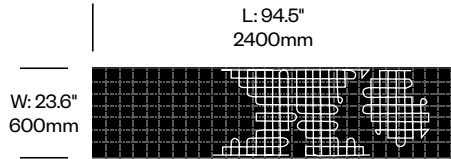

Bandas Space

GAN | Patricia Urquiola | 2014 | Made in India, Imported from Spain

To order, specify:

1. Product number
2. Runner pattern and color

Runner	Number	List Price
Pattern A	HCGN-BNDA	1,380.00