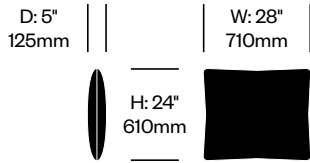

Rectangle Pillow, 28"x24"	Number	Grade A	Grade B	Grade C	Grade D	Grade E	Grade F	Grade G
Polyester Fill	HCJC-JP-P2824-SNN	276.00	402.00	445.00	483.00	521.00	581.00	636.00
Polyester Fill with Water Resistant Muslin Wrap	HCJC-JP-P2824-SNM	372.00	497.00	540.00	580.00	618.00	677.00	732.00