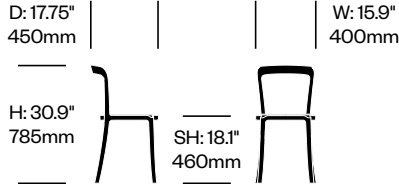

On & On

Emeco | Barber & Osgerby | 2019 | Made in the United States

To order, specify:

1. Product number
2. Seat plywood or upholstery and color (if applicable)
3. Frame trim color

Stacking Side Chair	Number	COM/COL	List Price
Leather	HCEM-ONS4-1	640.00	760.00
Fabric	HCEM-ONS4-2	640.00	700.00
Faux Leather	HCEM-ONS4-3	640.00	640.00
Plywood	HCEM-ONS4-W		640.00
Recycled Polyethylene (PET)	HCEM-ONS4-P		445.00