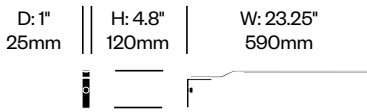

Slat/Rail Mounted Light	Number	List Price
Painted	LLM1-0023-19MLC	315.00