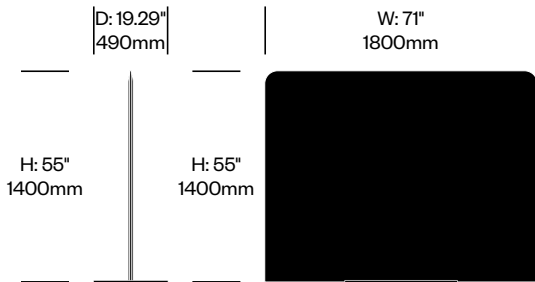

BuzziFree

BuzziSpace | BuzziSpace Studio | 2011 | Imported from the Netherlands

To order, specify:

1. Product number, including:

1 Upholstery type

- Felt
- Fabric

2. Upholstery and color
3. Contrasting upholstery and color (if applicable)
4. Base paint color