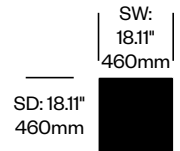

1. Product number
2. Upholstery and color

Solo Pouf, Flat	Number	Grade A	Grade B	Grade C	Grade D
Fabric with Antiskid Bottom	HCBZ-CBPF-12A	582.00	691.00	736.00	761.00
Fabric with Wood Bottom	HCBZ-CBPF-12W	727.00	845.00	889.00	914.00
Fabric with Casters	HCBZ-CBPF-12C	1,105.00	1,224.00	1,267.00	1,295.00