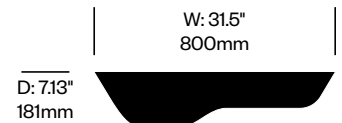

Medium Shelf, Left	Number	List Price
Black Stained Ash	HCBZ-PLAS-ML	799.00
Natural Ash	HCBZ-PLAS-ML	712.00
Walnut Stained Ash	HCBZ-PLAS-ML	814.00
White Wash Ash	HCBZ-PLAS-ML	799.00