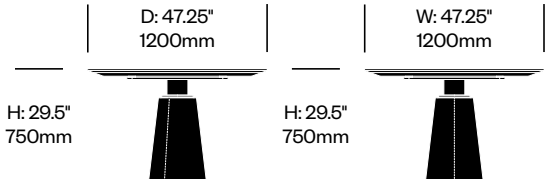

To order, specify:

1. Product number
2. Top leather or wood color
3. Base leather color

SMALL ROUND COLLABORATIVE TABLE

ColorSphere Leather Top	Number	List Price
Color System Leather Base	HCPF-MDC1-R471	6,860.00
Saddle Extra Leather Base	HCPF-MDC1-R471	7,410.00