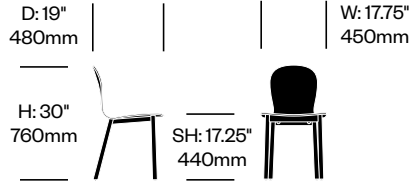

Side Chair	Number	List Price
Leather	HCCE-BAC2-1	1,630.00
Fabric	HCCE-BAC2-2	1,445.00
Faux Leather	HCCE-BAC2-3	1,380.00
Wood	HCCE-BAC2-W	1,175.00

Back-Wing

Cassina | Patricia Urquiola | 2018 | Imported from Italy