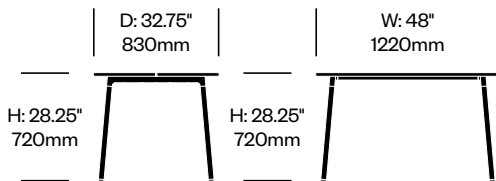

STANDARD HEIGHT COLLABORATIVE TABLE, 32.75" x 48", ALUMINUM TOP

Clear Anodized Aluminum Base	Number	List Price
Clear Anodized Aluminum	HCEM-RNTC-3348-LA	3,360.00