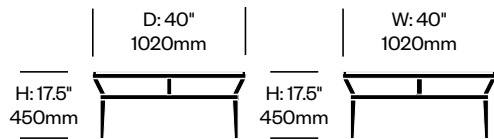

Round Cocktail Table	Number	List Price
Clear Glass Top	HCJC-SL-TON40-G	2,920.00
Backpainted Glass Top	HCJC-SL-TON40-P	4,125.00
Stone Top	HCJC-SL-TON40-S	4,097.00

Square Cocktail Table	Number	List Price
Clear Glass Top	HCJC-SL-TOQ40-G	3,147.00
Backpainted Glass Top	HCJC-SL-TOQ40-P	4,330.00
Stone Top	HCJC-SL-TOQ40-S	4,236.00