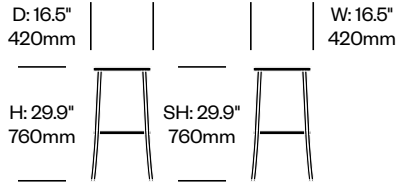

1 Inch All Aluminum

Emeco | Jasper Morrison | 2018 | Made in the United States

To order, specify:

1. Product number
2. Frame trim color

High Stool	Number	List Price
Hand-Brushed, Clear Anodized Aluminum	HCEM-1AS3-N	595.00