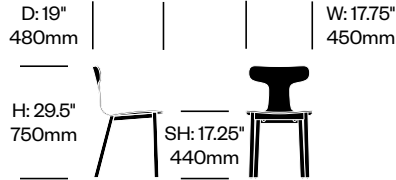

Side Chair	Number	List Price
Leather	HCCE-BAC1-1	1,655.00
Fabric	HCCE-BAC1-2	1,470.00
Faux Leather	HCCE-BAC1-3	1,435.00
Wood	HCCE-BAC1-W	1,210.00

Bac Two

Cappellini | Jasper Morrison | 2011 | Imported from Italy