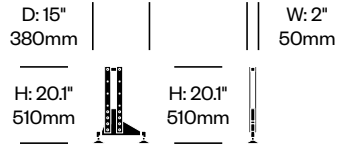

Infinito Wall

Cassina | Franco Albini | 2020 | Imported from Italy

To order, specify:

1. Product number
2. Wood color

Low Frame	Number	List Price
American Walnut	HCCS-IWBC-F1	1,650.00
Black Stained Ash	HCCS-IWBC-F1	1,405.00
Natural Ash	HCCS-IWBC-F1	1,405.00