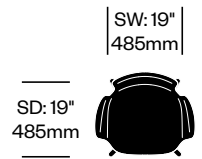

Side Chair with Four Wood Legs	Number	List Price
	HCCE-JPS4-W	1,035.00