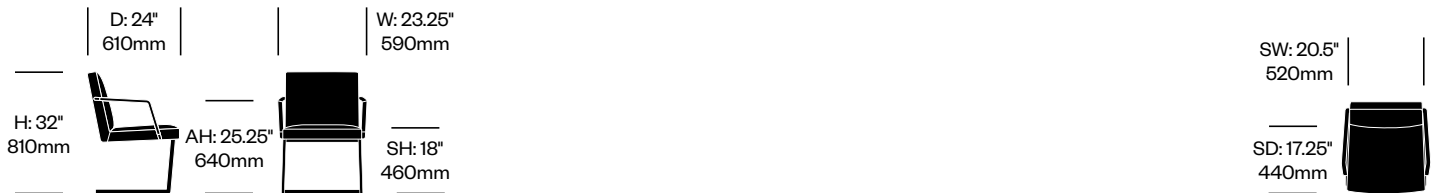

Base Trim

Polished Aluminum (29-PA)

Chancellor

Poltrona Frau | Lievore, Altherr, Molina | 2008 | Imported from Italy

To order, specify:

1. Product number
2. Upholstery and color
3. Base trim color

Side Chair with Sled Base	Number	List Price
Matching Stitching	HCPF-CHAC-MXL	2,570.00
Contrasting Stitching	HCPF-CHAC-CXL	2,570.00