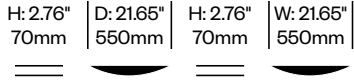

BuzziBalance

BuzziSpace | 13&9 Design | 2016 | Imported from the Netherlands

To order, specify:

1. Product number

Small Board	Number	List Price
Wood	HCBZ-BAAB-1W	1,204.00