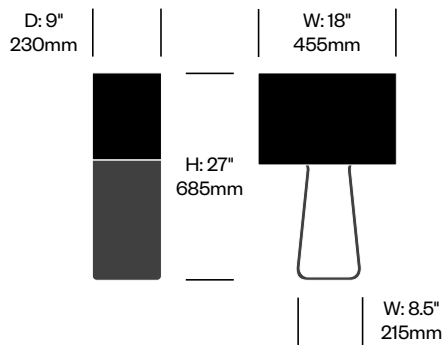

Large Table Light	Number	List Price
	HCPL-TTT3-27	600.00