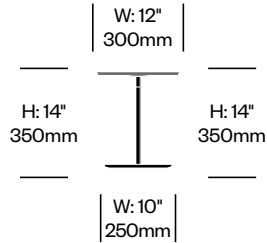

Circa

Pablo Designs | Pablo Studio | 2013 | Imported from China

To order, specify:

1. Product number
2. Trim color

Table Light	Number	List Price
	LRT1-1408	550.00