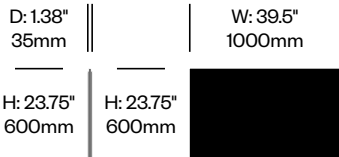

BuzziDesk

BuzziSpace | Sas Adriaenssens | 2010 | Imported from the Netherlands

To order, specify:

1. Product number, including:

1 Upholstery type

- ☐ Felt
- ☒ Fabric

2. Upholstery and color

3. Contrasting upholstery and color (if applicable)

Medium Screen with Square Corners, 39.5"

	Number	1	Felt	Grade A	Grade B	Grade C	Grade D	Grade E	Grade F
Felt or Fabric	HCBZ-DKS2-39Q		655.00	803.00	928.00	978.00	1,005.00	1,145.00	
Contrasting Felt or Fabric	HCBZ-DKS2-39Q	C	934.00	1,082.00	1,207.00	1,257.00	1,284.00	1,424.00