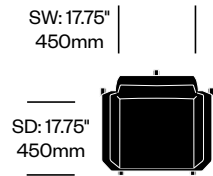

**Low Back Conference Chair,
Adjustable Height**

	Number	List Price
Standard Plate, Matching Stitching	HCPF-CHAG-MXCL	5,070.00
Standard Plate, Contrasting Stitching	HCPF-CHAG-CXCL	5,070.00
Leather Plate, Matching Stitching	HCPF-CHAG-MUCL	5,720.00
Leather Plate, Contrasting Stitching	HCPF-CHAG-CUCL	5,720.00