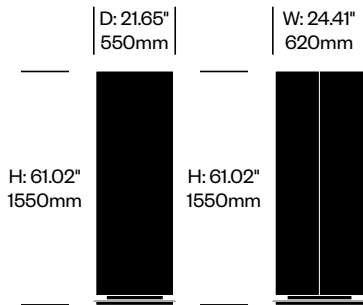

BuzziTotem

BuzziSpace | BuzziSpace Studio | 2016 | Imported from the Netherlands

To order, specify:

1. Product number
2. Upholstery and color
3. Base paint color

Small Wedge Totem	Number	Grade A	Grade B	Grade C	Grade D	Grade E	Grade F
Flat Base	HCBZ-TTS3-12	2,404.00	2,677.00	2,785.00	2,848.00	3,158.00	
Base on Casters	HCBZ-TTS3-1C2	2,690.00	2,963.00	3,071.00	3,134.00	3,444.00	