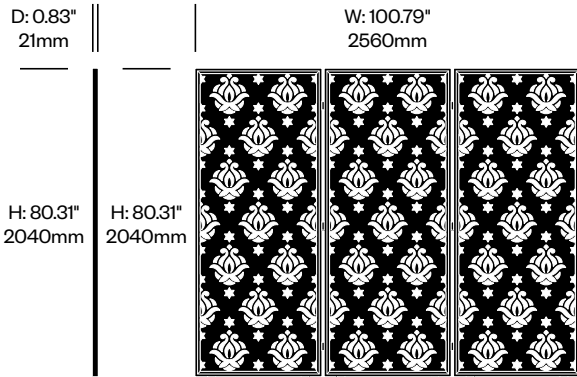

To order, specify:

1. Product number
2. Felt color
3. Contrasting felt color (if applicable)
4. Trim paint color

Add On Screen, Royal Pattern	Number	List Price
Felt	HCBZ-FSSA-RLF	2,024.00
Contrasting Felt	HCBZ-FSSA-RLFC	2,370.00