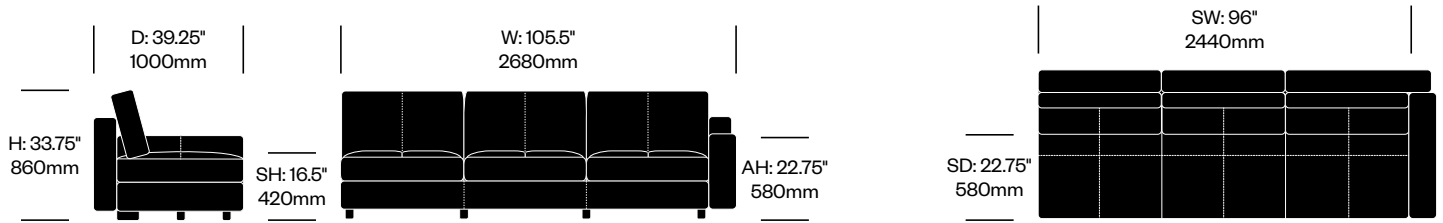

Three Seat with Low Left Arm	Number	List Price
Leather	HCPF-MSS3-L0	12,150.00