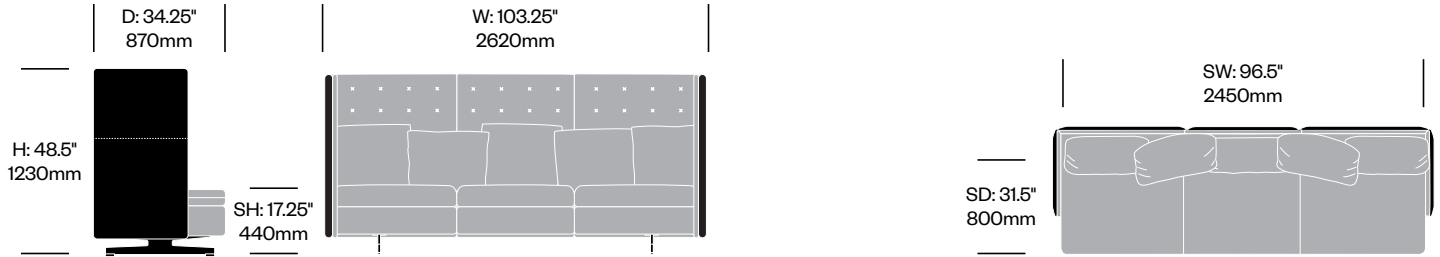

Gran Torino HB

Poltrona Frau | Jean-Marie Massaud | 2013 | Imported from Italy

To order, specify:

1. Product number
2. Interior upholstery and color
3. Exterior upholstery and color

Three Seat Sofa	Number	COM	List Price
Color System Leather Exterior	HCPF-GHL3-2IS	18,960.00	21,970.00
Saddle Extra Leather Exterior	HCPF-GHL3-2IS	24,100.00	27,390.00