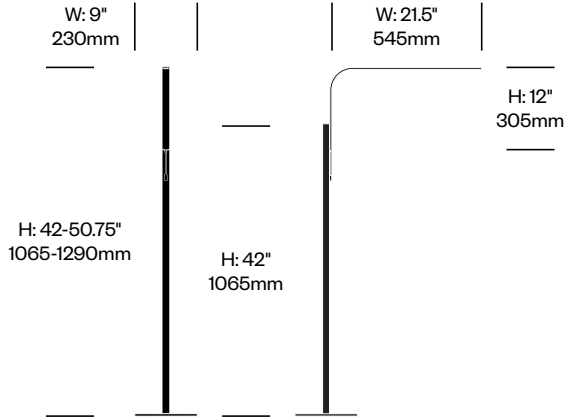

LIM

Pablo Designs | Pablo Pardo and Ralph Reddig | 2009 | Imported from China

To order, specify:

1. Product number
2. Trim color

Floor Light	Number	List Price
Painted	LLL3-0022-19FLC	475.00

Slat/Rail Mounted Light	Number	List Price
Painted	LLM1-0023-19MLC	315.00

Panel Mounted Light for PREMISE	Number	List Price
Painted	LLM2-0023-19MLCN	315.00

Panel Mounted Light for Compose	Number	List Price
Painted	LLM2-0023-19MLCZ	315.00

Panel Mounted Light for UniGroup Too	Number	List Price
Painted	LLM2-0023-19MLCE	315.00