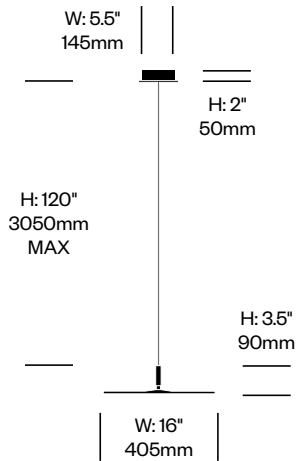

Pendant with One Light	Number	List Price
Large	LRP1-1610	575.00