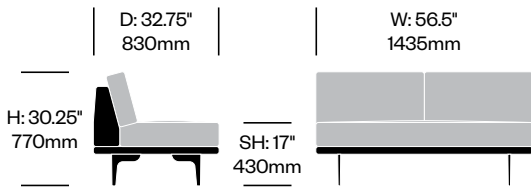

Lounge Chair with Two Drawers

	Number	1 2	Grade A	Grade B	Grade C	Grade D	Grade E	Grade F	Grade G	Grade H	Leather A	Leather B
Polished Aluminum Legs	HCCL-LYL1-BB	■ ■	10,855.49	11,044.43	11,274.38	11,474.12	11,967.12	12,175.67	12,949.68	13,368.49	13,408.80	14,539.05
Painted Legs Grade A	HCCL-LYL1-BB	■ ■	10,925.44	11,114.38	11,344.33	11,544.07	12,037.07	12,245.62	13,019.63	13,438.44	13,478.75	14,609.00
Painted Legs Grade B	HCCL-LYL1-BB	■ ■	10,936.86	11,125.80	11,355.75	11,555.49	12,048.49	12,257.04	13,031.05	13,449.86	13,490.17	14,620.42