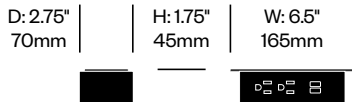

UNDERMOUNT POWER MODULE WITH TWO SIMPLEX OUTLETS AND ONE DUAL USB PORT

Corded, Six Foot Cord	Number	List Price
Black	HCCL-LYPC-21B	555.15
White	HCCL-LYPC-21W	555.15

Corded, Twelve Foot Cord	Number	List Price
Black	HCCL-LYPC-22B	596.24
White	HCCL-LYPC-22W	596.24

Hardwired, Six Foot Cord	Number	List Price
Black	HCCL-LYPH-21B	657.97
White	HCCL-LYPH-21W	657.97

Hardwired, Twelve Foot Cord	Number	List Price
Black	HCCL-LYPH-22B	699.06
White	HCCL-LYPH-22W	699.06