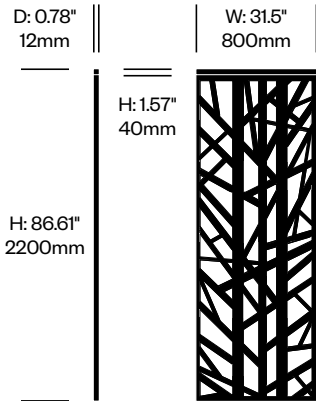

BuzziFalls

BuzziSpace | Sas Adriaenssens | 2014 | Imported from the Netherlands

To order, specify:

1. Product number
2. Felt color
3. Contrasting felt color (if applicable)
4. Trim paint

Note:

A mounting kit must be ordered separately as a requirement to hang BuzziFalls screens. Various attachment options are available for ceiling or wall mount.

Small Screen, Grid Pattern	Number	List Price
Felt	HCBZ-FAS1-GR	1,154.00
Contrasting Felt	HCBZ-FAS1-GRC	1,500.00