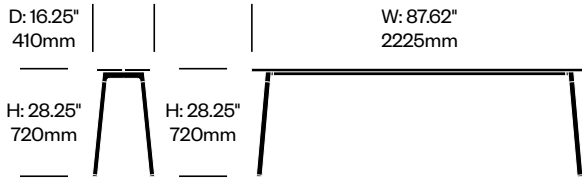

Run

Emeco | Sam Hecht and Kim Colin | 2016 | Made in the United States

To order, specify:

1. Product number
2. Top wood or trim color
3. Base trim color

STANDARD HEIGHT OCCASIONAL TABLE, 16.25" x 87.62", ALUMINUM TOP