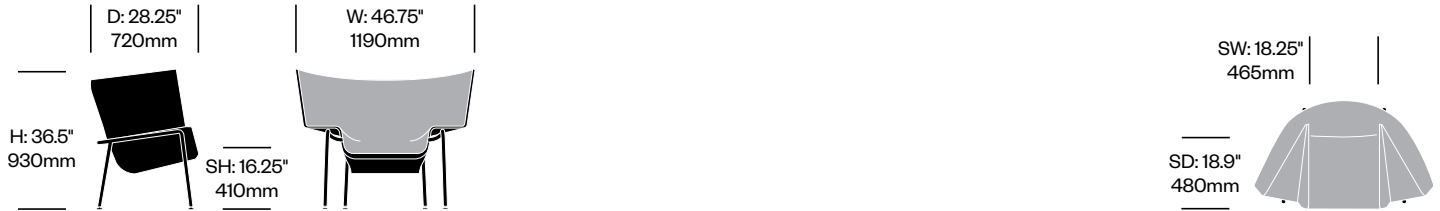

Capo

Cappellini | Doshi and Levien | 2011 | Imported from Italy

To order, specify:

1. Product number
2. Interior upholstery and color
3. Exterior upholstery and color
4. Frame paint color

Lounge Chair	Number	List Price
Leather	HCCE-CAPC-1	9,660.00
Fabric	HCCE-CAPC-2	8,195.00
Faux Leather	HCCE-CAPC-3	7,525.00