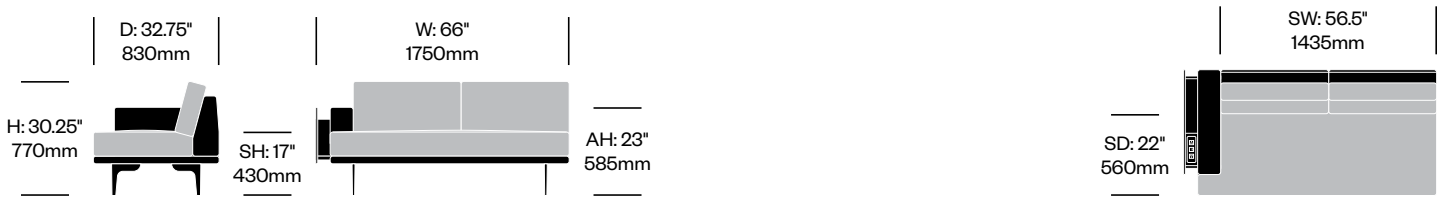

Two Seat Sofa with Arm and Drawer on Right

Number	1 2	Grade A	Grade B	Grade C	Grade D	Grade E	Grade F	Grade G	Grade H	Leather A	Leather B	
Polished Aluminum Legs	HCCL-LYL2-RR	■ ■	8,390.05	8,619.74	8,899.34	9,142.23	9,741.60	9,995.22	10,936.30	11,445.53	11,496.92	12,872.07
Painted Legs Grade A	HCCL-LYL2-RR	■ ■	8,460.00	8,689.69	8,969.29	9,212.18	9,811.55	10,065.17	11,006.25	11,515.48	11,566.87	12,942.02
Painted Legs Grade B	HCCL-LYL2-RR	■ ■	8,471.42	8,701.11	8,980.71	9,223.60	9,822.97	10,076.59	11,017.67	11,526.90	11,578.29	12,953.44