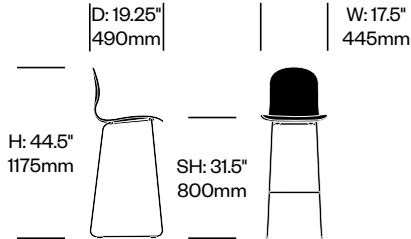

Tate Soft

Cappellini | Jasper Morrison | 2000 | Imported from Italy

To order, specify:

1. Product number
2. Upholstery and color
3. Base trim color

HIGH STOOL WITH HIGH BACK

Painted Base	Number	COM/COL	List Price
Leather	HCCE-TSS3-HS1	1,585.00	1,885.00
Fabric	HCCE-TSS3-HS2	1,565.00	1,745.00
Faux Leather	HCCE-TSS3-HS3	1,565.00	1,585.00