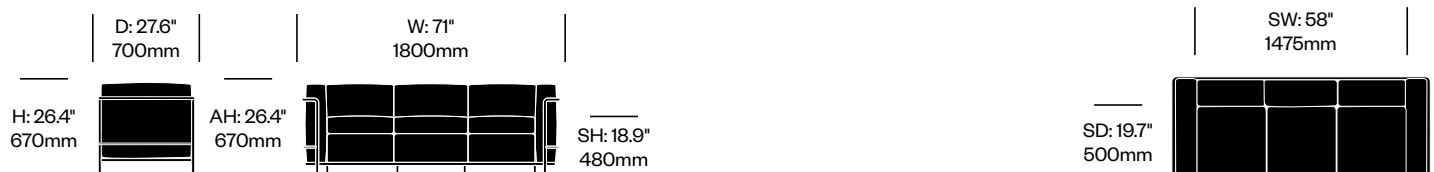

Three Seat Sofa with Painted Frame	Number	COM/COL	List Price
Leather	HCCS-LC23-DMP1	8,930.00	13,975.00
Fabric	HCCS-LC23-DMP2	8,050.00	9,625.00

Three Seat Sofa with Chrome Frame	Number	COM/COL	List Price
Leather	HCCS-LC23-DMC1	9,995.00	15,010.00
Fabric	HCCS-LC23-DMC2	9,110.00	10,680.00