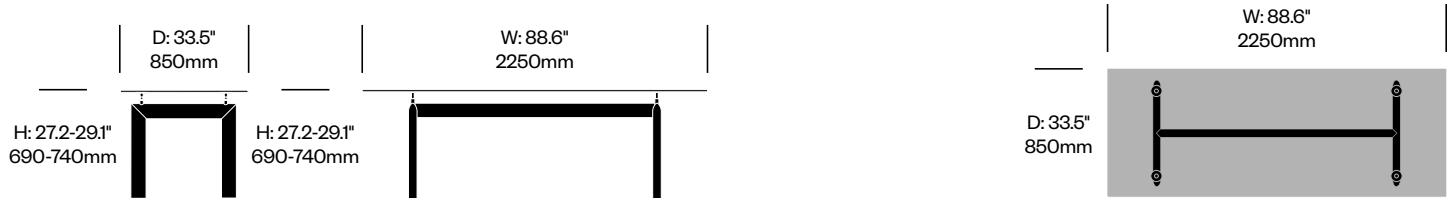

Collaborative Table with Glass Top	Number	List Price
Clear Glass	HCCS-LC6G	4,135.00
Textured Glass	HCCS-LC6G	4,650.00

Collaborative Table with Stone Top	Number	List Price
Black Base	HCCS-LC6S	7,520.00
Ivory Base	HCCS-LC6S	7,520.00