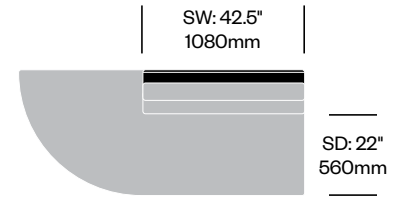

To order, specify:

1. Product number, including:

1 Interior upholstery type

- 1 Leather
- 2 Fabric
- 3 Faux Leather

2 Exterior upholstery type

- 1 Leather
- 2 Fabric
- 3 Faux Leather

2. Interior upholstery and color
3. Exterior upholstery and color
4. Stitch thread color
5. Leg trim color

Stain repellent option:

1. Add $98.86 to list price
  2. Add **P** to product number
2. Example: HCCL-LYLC-R22**P**