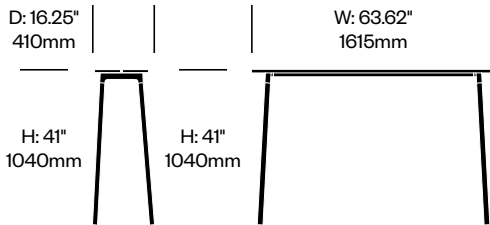

BAR HEIGHT OCCASIONAL TABLE, 16.25" x 63.62", ALUMINUM TOP

Clear Anodized Aluminum Base	Number	List Price
Clear Anodized Aluminum	HCEM-RNTO-1664-HA	2,460.00