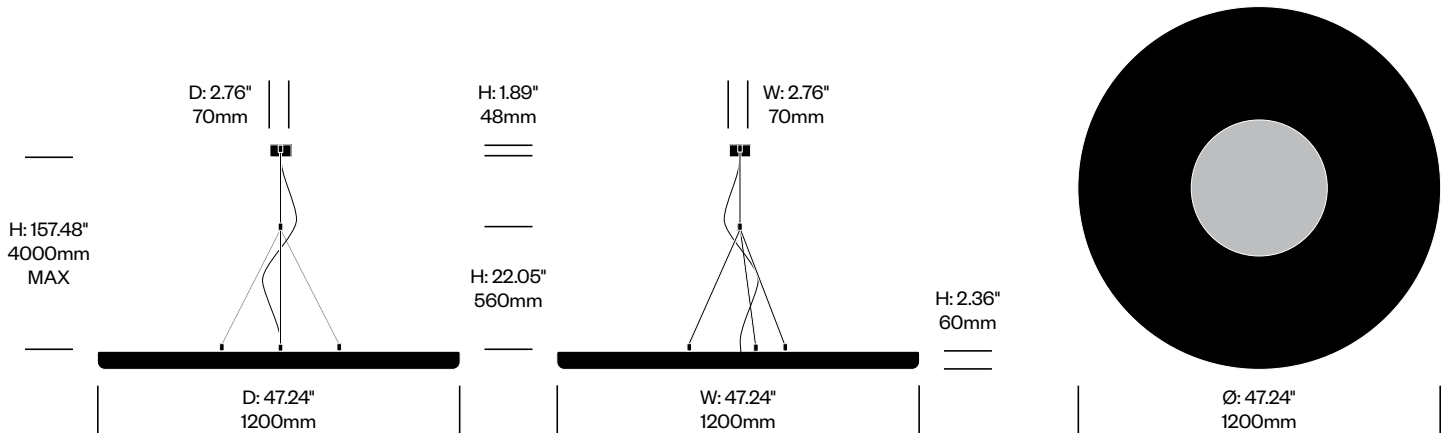

BuzziMoon

BuzziSpace | BuzziSpace Studio | 2016 | Imported from the Netherlands

To order, specify:

1. Product number
2. Upholstery and color

Large Pendant Light, Flat	Number	Grade A	Grade B	Grade C	Grade D	Grade E	Grade F
Fabric	HCBZ-MNP3-F	4,476.00	5,356.00	5,440.00	5,488.00	5,730.00