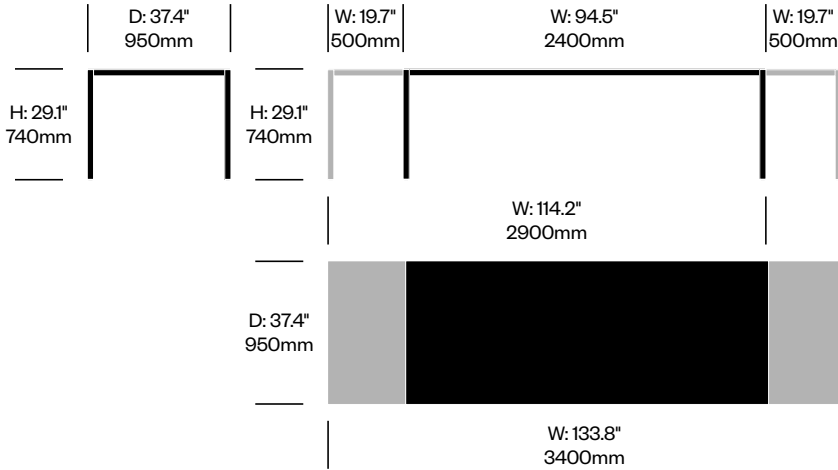

Naan

Cassina | Piero Lissoni | 2009 | Imported from Italy

To order, specify:

1. Product number
2. Wood color

**Large Collaborative Table,
Extendable Width**

Extendable Width	Number	List Price
American Walnut	HCCS-NNTC-3E	13,100.00
Black Stained Oak	HCCS-NNTC-3E	13,100.00
Natural Oak	HCCS-NNTC-3E	13,100.00
Smoked Oak	HCCS-NNTC-3E	13,100.00