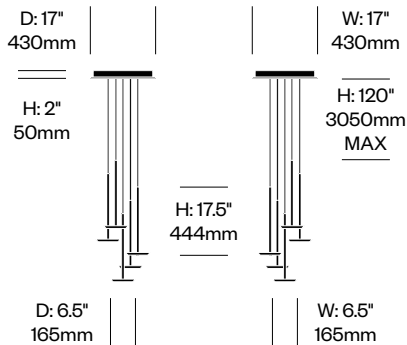

To order, specify:

1. Product number
2. Trim color

Pendant Light	Number	List Price
	HCPL-SSP1	375.00

Pendant with Three Lights	Number	List Price
	HCPL-SSP3	1,420.00

Pendant with Five Lights	Number	List Price
	HCPL-SSP5	2,170.00