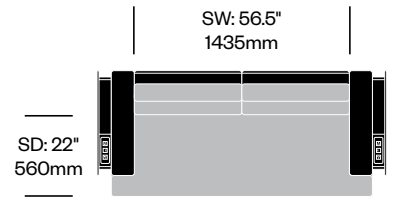

Stain repellent option:

- 1. Add \$98.56 to list price
 - 2. Add **P** to product number
- Example: HCCL-LYL2-BL22**P**

Two Seat Sofa with

Drawer on Left	Number	1 2	Grade A	Grade B	Grade C	Grade D	Grade E	Grade F	Grade G	Grade H	Leather A	Leather B
Polished Aluminum Legs	HCCL-LYL2-BL	■ ■	8,861.95	9,114.53	9,422.06	9,689.24	10,348.47	10,627.44	11,662.52	12,222.63	12,277.29	13,789.10
Painted Legs Grade A	HCCL-LYL2-BL	■ ■	8,931.90	9,184.48	9,492.01	9,759.19	10,418.42	10,697.39	11,732.47	12,292.58	12,347.24	13,859.05
Painted Legs Grade B	HCCL-LYL2-BL	■ ■	8,943.32	9,195.90	9,503.43	9,770.61	10,429.84	10,708.81	11,743.89	12,304.00	12,358.66	13,870.47