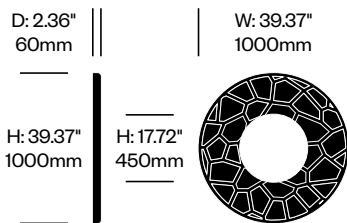

Medium Screen, 3D Leaf	Number	Grade A	Grade B	Grade C	Grade D	Grade E	Grade F
Fabric with Antiskid Back	HCBZ-DNS2-LA	2,123.00	2,442.00	2,569.00	2,638.00	2,999.00	
Fabric with Fabric Back	HCBZ-DNS2-L2	2,632.00	3,028.00	3,185.00	3,274.00	3,726.00