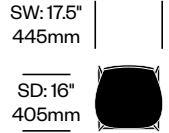

Tate Soft

Cappellini | Jasper Morrison | 2000 | Imported from Italy

To order, specify:

1. Product number
2. Upholstery and color
3. Base trim color

HIGH STOOL WITH HIGH BACK

Painted Base	Number	COM/COL	List Price
Leather	HCCE-TSS3-HS1	1,585.00	1,885.00
Fabric	HCCE-TSS3-HS2	1,565.00	1,745.00
Faux Leather	HCCE-TSS3-HS3	1,565.00	1,585.00

Satin Stainless Steel Base	Number	COM/COL	List Price
Leather	HCCE-TSS3-HS1	1,715.00	2,005.00
Fabric	HCCE-TSS3-HS2	1,695.00	1,865.00
Faux Leather	HCCE-TSS3-HS3	1,695.00	1,715.00