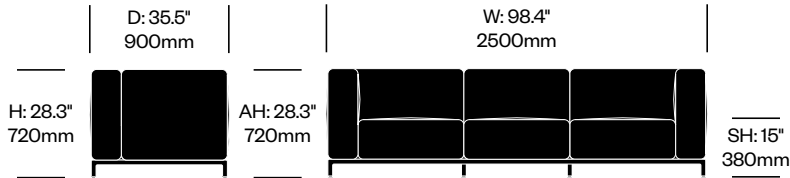

THREE SEAT SOFA WITH ARMS

Chrome Base	Number	List Price
Leather	HCCS-MHL3-AA1	16,790.00
Fabric	HCCS-MHL3-AA2	15,245.00

Matte Anthracite Base	Number	List Price
Leather	HCCS-MHL3-AA1	15,555.00
Fabric	HCCS-MHL3-AA2	14,020.00