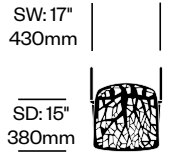

Forest

JANUS et Cie

To order, specify:

1. Product number
2. Paint color

Barstool with Low Back	Number	List Price
	HCJC-FO-S3L	1,674.00