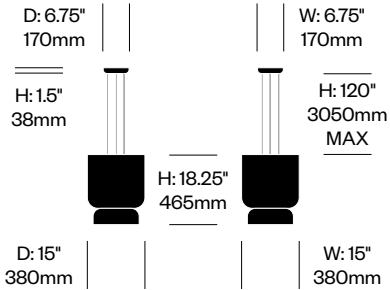

Totem

Pablo Designs | Pablo Pardo and Pablo Studio | 2023 | Imported from China

To order, specify:

1. Product number

Pendant Light, CA	Number	List Price
Opal Glass	HCPL-TMP-CA	1,200.00