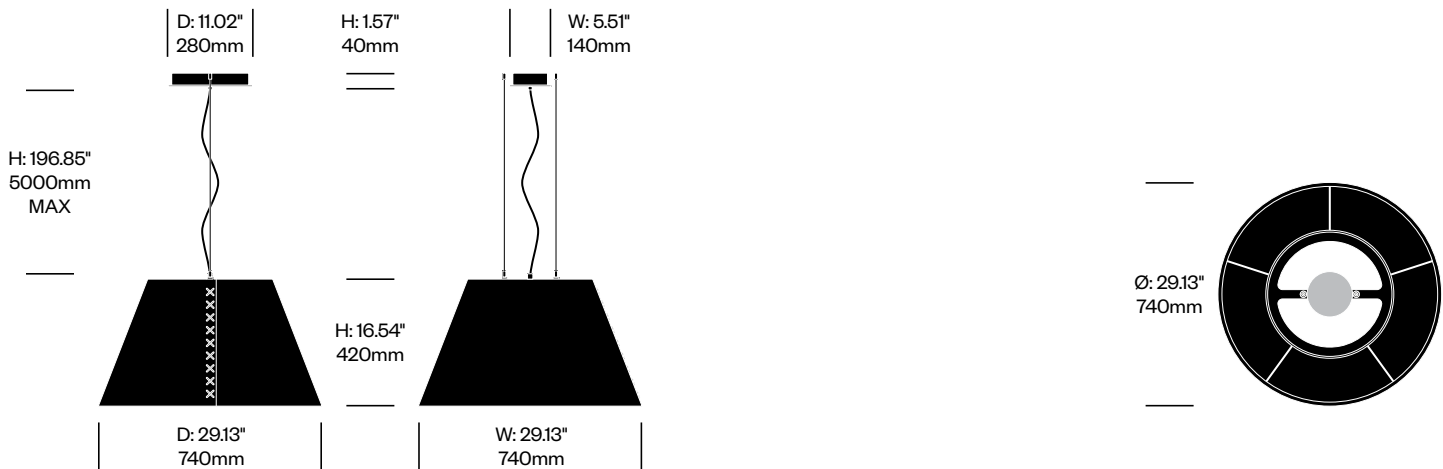

MEDIUM PENDANT LIGHT

Felt Pendant	Number	List Price
Uncoated Aluminum Frame, 78.74" (2000mm) Cables	HCBZ-SHP1-11	3,001.00
Uncoated Aluminum Frame, 196.85" (5000mm) Cables	HCBZ-SHP1-21	3,357.00
Black or White Frame, 78.74" (2000mm) Cables	HCBZ-SHP1-11	2,760.00
Black or White Frame, 196.85" (5000mm) Cables	HCBZ-SHP1-21	3,116.00
Fluo Orange Frame, 78.74" (2000mm) Cables	HCBZ-SHP1-11	4,616.00
Fluo Orange Frame, 196.85" (5000mm) Cables	HCBZ-SHP1-21	4,972.00