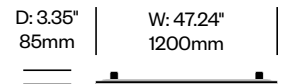

BuzziFrontDesk

BuzziSpace | BuzziSpace Studio | 2013 | Imported from the Netherlands

To order, specify:

1. Product number, including:

1 Bracket type

- 1 BuzziFix L (for worksurfaces with 0.47" to 1.1" thickness)
- 2 BuzziFix L-Plus (for worksurfaces with 1.1 to 1.69" thickness)
- 3 BuzziFix XL (for worksurfaces with 1.1 to 2.28" thickness)

2 Upholstery type

- F Felt
- 2 Fabric

2. Interior upholstery and color

3. Exterior upholstery and color (if contrasting colors specified)

4. Bracket paint color