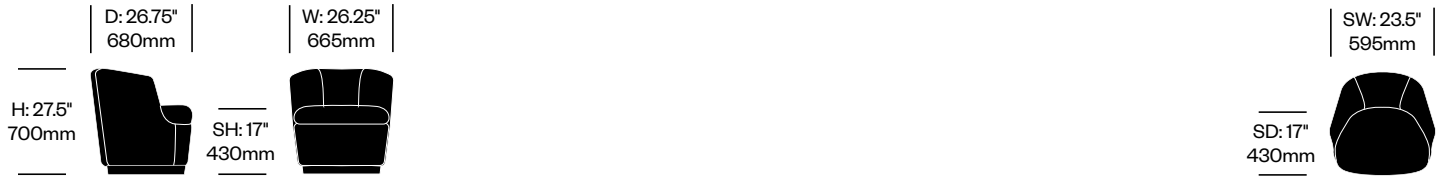

Ecopelle (GC)
Customer's Own Material

Orla

Cappellini | Jasper Morrison | 2014 | Imported from Italy

To order, specify:

1. Product number
2. Upholstery and color

Small Chair with Self-Locking Casters	Number	COM/COL	List Price
Leather	HCCE-ORL4-1CP	4,020.00	5,000.00
Fabric	HCCE-ORL4-2CP	3,985.00	4,380.00
Faux Leather	HCCE-ORL4-3CP	3,985.00	4,020.00