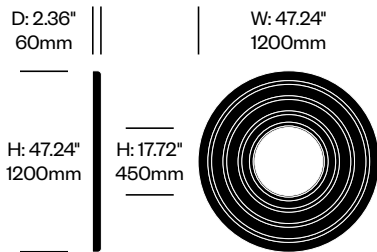

Large Screen, 3D Drop	Number	Grade A	Grade B	Grade C	Grade D	Grade E	Grade F
Fabric with Antiskid Back	HCBZ-DNS3-PA	2,443.00	2,804.00	2,951.00	3,031.00	3,444.00	
Fabric with Fabric Back	HCBZ-DNS3-P2	2,952.00	3,390.00	3,567.00	3,667.00	4,171.00