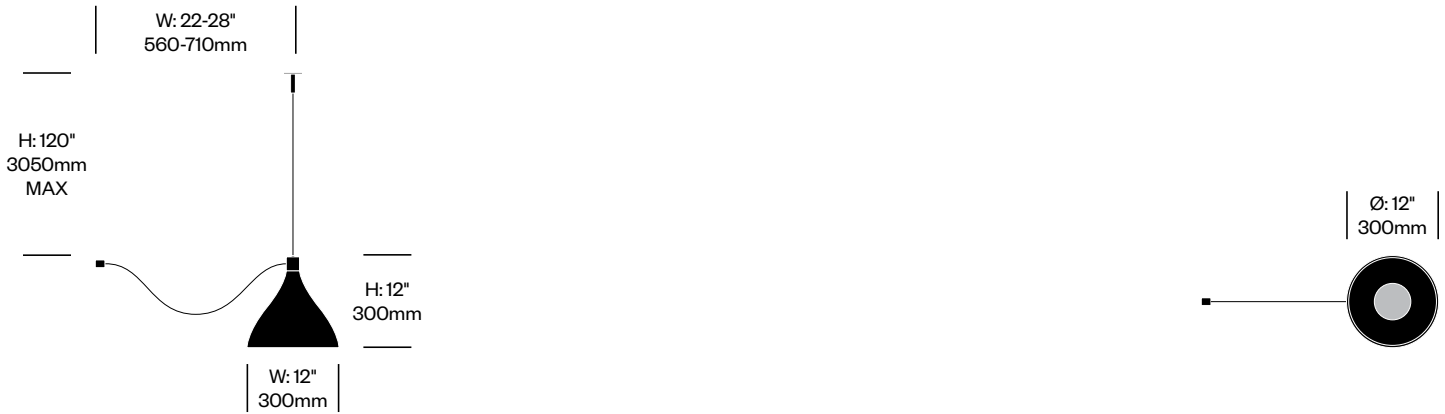

String with One Light, Medium*	Number	List Price
Standard Trim	LSP2-1210	385.00
Premium Trim	LSP2-1210	395.00