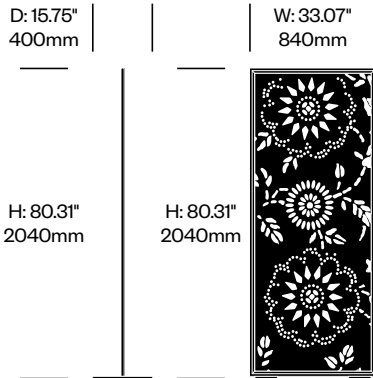

BuzziFalls Standing

BuzziSpace | Sas Adriaenssens | 2016 | Imported from the Netherlands

To order, specify:

1. Product number
2. Felt color
3. Contrasting felt color (if applicable)
4. Trim paint color

Single Screen, Orient Pattern	Number	List Price
Felt	HCBZ-FSSI-ORF	2,143.00
Contrasting Felt	HCBZ-FSSI-ORFC	2,489.00