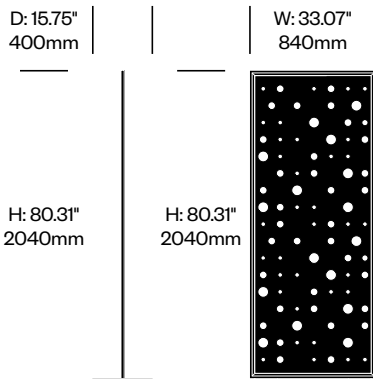

Single Screen, Dots Pattern	Number	List Price
Felt	HCBZ-FSSI-DTF	1,872.00
Contrasting Felt	HCBZ-FSSI-DTFC	2,218.00