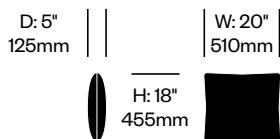

Rectangle Pillow, 20"x18"	Number	Grade A	Grade B	Grade C	Grade D	Grade E	Grade F	Grade G
Polyester Fill	HCJC-JP-P2018-SNN	166.00	249.00	279.00	305.00	330.00	370.00	407.00
Polyester Fill with Water Resistant Muslin Wrap	HCJC-JP-P2018-SNM	225.00	308.00	338.00	364.00	388.00	428.00	465.00