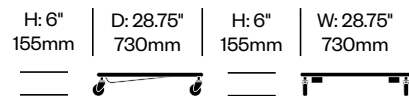

To order, specify:

1. Product number

Trolley Cart	Number	List Price
Stacks Eight Chairs	HCCE-TCTC	770.00