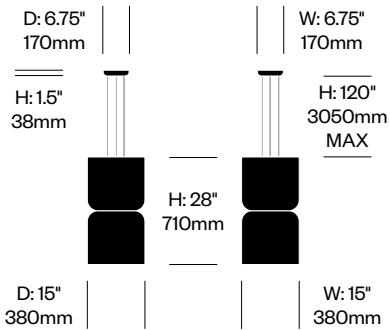

Pendant Light, C	Number	List Price
Opal Glass	HCPL-TMP3-C	575.00

Totem

Pablo Designs | Pablo Pardo and Pablo Studio | 2023 | Imported from China

To order, specify:

1. Product number

Pendant Light, D	Number	List Price
Opal Glass	HCPL-TMP4-D	725.00