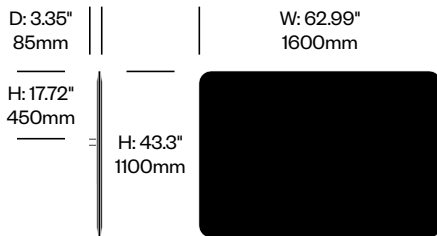

Desk Mounted Screen with Rounded Corners, 62.99" x 43.3"

	Number	1	2	Felt	Grade A	Grade B	Grade C	Grade D	Grade E	Grade F
Felt or Fabric	HCBZ-FDS3-62R	■	■	1,406.00	1,609.00	1,850.00	1,922.00	1,961.00	2,164.00	
Contrasting Felt or Fabric	HCBZ-FDS3-62R	■	■ C	1,685.00	1,888.00	2,129.00	2,201.00	2,240.00	2,443.00