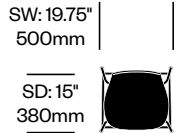

Tate Color

Cappellini | Jasper Morrison | 2012 | Imported from Italy

To order, specify:

1. Product number
2. Seat aniline dyed wood color
3. Base trim color

High Stool with Low Back	Number	List Price
Painted Base	HCCE-TCS3-L4	900.00
Satin Stainless Steel Base	HCCE-TCS3-L4	1,020.00