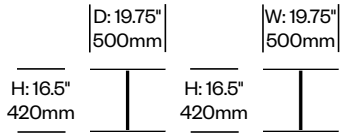

Gong

Cappellini | Giulio Cappellini | 2004 | Imported from Italy

To order, specify:

1. Product number
2. Paint color

Occasional Table	Number	List Price
Painted	HCCE-GONG	830.00