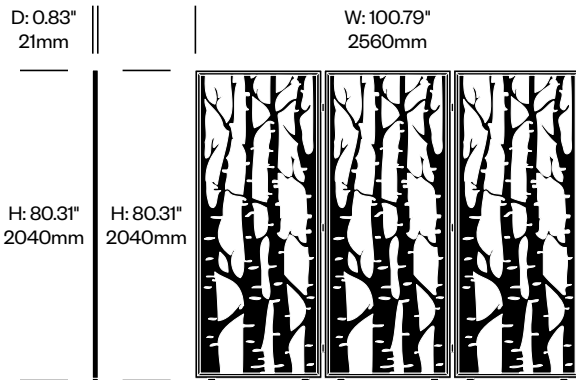

BuzziFalls Standing

BuzziSpace | Sas Adriaenssens | 2016 | Imported from the Netherlands

To order, specify:

1. Product number
2. Felt color
3. Contrasting felt color (if applicable)
4. Trim paint color

Trio Screen, Birch Pattern	Number	List Price
Felt	HCBZ-FSS3-BRF	4,644.00
Contrasting Felt	HCBZ-FSS3-BRFC	4,990.00