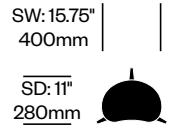

LOW STOOL

Matte Black Legs	Number	List Price
American Walnut	HCCS-MXS1	1,590.00
Black Stained Oak	HCCS-MXS1	1,445.00
Natural Oak	HCCS-MXS1	1,445.00

Gunmetal Grey Legs	Number	List Price
American Walnut	HCCS-MXS1	2,310.00
Black Stained Oak	HCCS-MXS1	2,175.00
Natural Oak	HCCS-MXS1	2,175.00