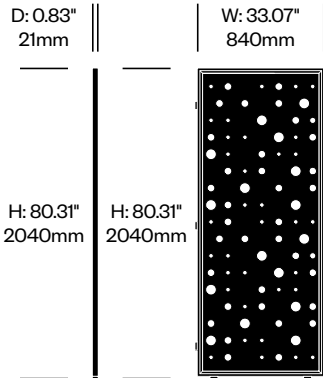

To order, specify:

1. Product number
2. Felt color
3. Contrasting felt color (if applicable)
4. Trim paint color

Add On Screen, Dots Pattern	Number	List Price
Felt	HCBZ-FSSA-DTF	1,633.00
Contrasting Felt	HCBZ-FSSA-DTFC	1,979.00