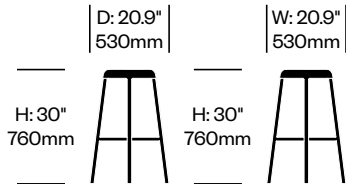

High Stool	Number	List Price
Painted	HCEM-ZAS3	660.00
Hand-Brushed, Clear Anodized Aluminum	HCEM-ZAS3	660.00
Hand-Polished Aluminum	HCEM-ZAS3	1,245.00