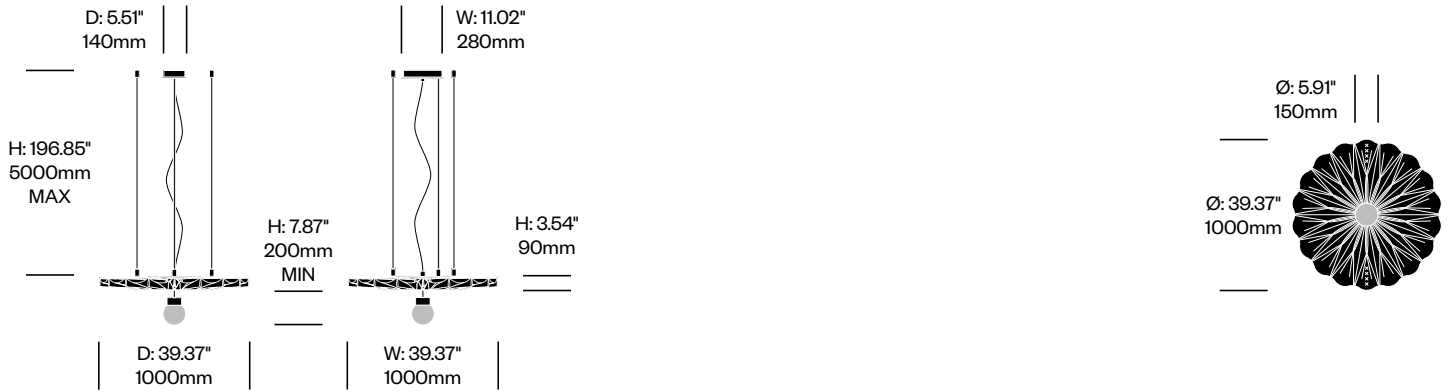

BuzziPleat LED

BuzziSpace | 13&9 Design | 2017 | Imported from the Netherlands

To order, specify:

1. Product number
2. Felt color
3. Lace color
4. Cable trim color

Medium Pendant Light, Edel	Number	List Price
78.74" (2000mm) Cables	HCBZ-PLP2-E1	1,938.00
196.85" (5000mm) Cables	HCBZ-PLP2-E2	2,365.00