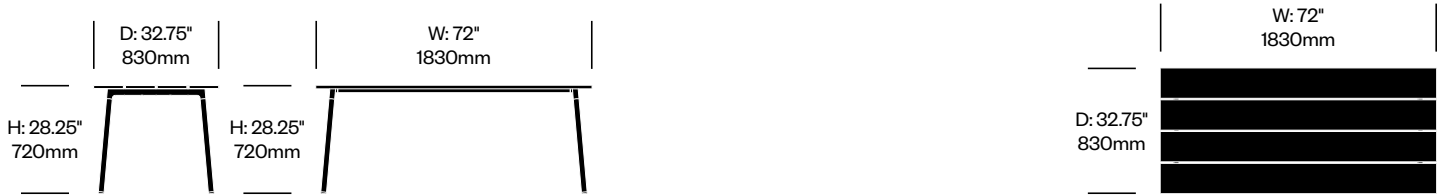

Run

Emeco | Sam Hecht and Kim Colin | 2016 | Made in the United States

To order, specify:

1. Product number
2. Top wood or trim color
3. Base trim color

STANDARD HEIGHT COLLABORATIVE TABLE, 32.75" x 72", ALUMINUM TOP

Clear Anodized Aluminum Base	Number	List Price
Clear Anodized Aluminum	HCEM-RNTC-3372-LA	4,280.00