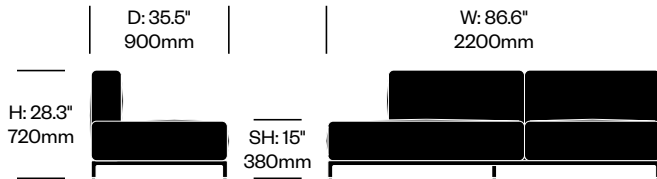

Mex-Hi

Cassina | Piero Lissoni | 2020 | Imported from Italy

To order, specify:

1. Product number
2. Upholstery and color
3. Base trim color

WIDE TWO SEAT SOFA WITHOUT ARMS, PENINSULA ON RIGHT

Chrome Base	Number	List Price
Leather	HCCS-MHL2-WNP1	11,795.00
Fabric	HCCS-MHL2-WNP2	10,520.00

Matte Anthracite Base	Number	List Price
Leather	HCCS-MHL2-WNP1	10,850.00
Fabric	HCCS-MHL2-WNP2	9,575.00