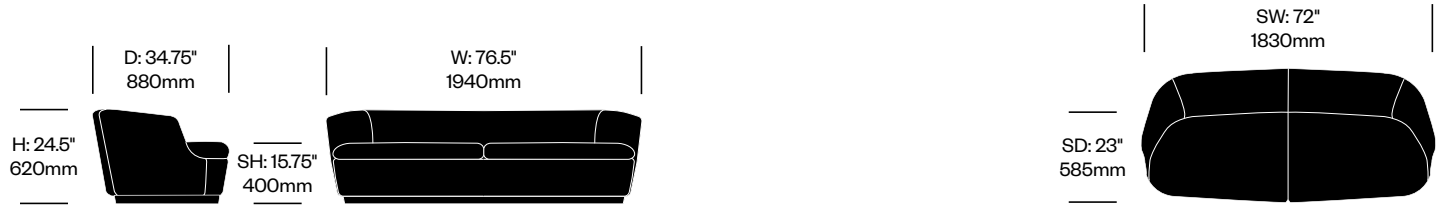

Orla

Cappellini | Jasper Morrison | 2014 | Imported from Italy

To order, specify:

1. Product number
2. Upholstery and color

Two Seat Sofa	Number	COM/COL	List Price
Leather	HCCE-ORL2-1FP	7,435.00	9,340.00
Fabric	HCCE-ORL2-2FP	7,185.00	8,505.00
Faux Leather	HCCE-ORL2-3FP	7,185.00	7,435.00