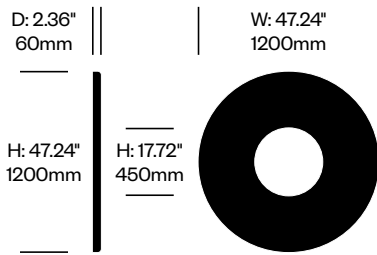

Large Screen, Flat	Number	Grade A	Grade B	Grade C	Grade D	Grade E	Grade F
Fabric with Antiskid Back	HCBZ-DNS3-FA	2,026.00	2,388.00	2,532.00	2,615.00	3,028.00	
Fabric with Fabric Back	HCBZ-DNS3-F2	2,535.00	2,974.00	3,148.00	3,251.00	3,755.00