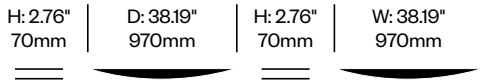

Large Board	Number	List Price
Wood	HCBZ-BAAB-2W	1,939.00