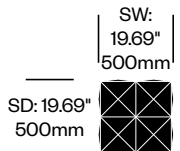

Solo Pouf, 3D Pattern with Four Squares	Number	Grade A
Fabric with Antiskid Bottom	HCBZ-CBP3-1042A	868.00
Fabric with Wood Bottom	HCBZ-CBP3-1042W	1,008.00
Fabric with Casters	HCBZ-CBP3-1042C	1,391.00