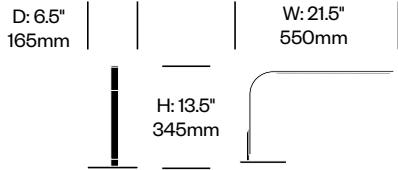

LIM360

Pablo Designs | Pablo Studio | 2012 | Imported from China

To order, specify:

1. Product number
2. Arm and base trim color

Table Light	Number	List Price
Grade A	LL31-2210-NFLC	395.00
Grade B	LL31-2210-NFLC	395.00