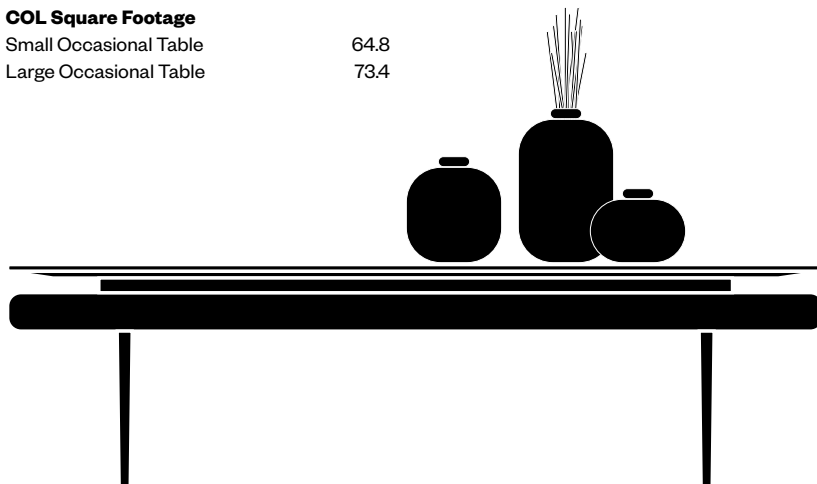

Undermount Power Modules

The separately specified undermount power module provides under table power consisting of either one or two simplex outlets (NEMA-5-15R) and one dual USB port. The undermount power module must be installed along the front edge of the table. Power modules may not be daisy chained together. The undermount power module is available either corded or hardwired with a 6 or 12 foot cord. Included with the module are two cord management clips, mounting brackets, and attachment hardware. Application may require approval from local authority having jurisdiction (AHJ); ensure compliance before placing orders and installing.

Additional Notes

Lyda tables compliment Lyda seating and can be used either freestanding or integrated into a modular lounge configuration.

Meets ANSI/BIFMA X5.5 Standard for Desk and Table Products.

Fabric is applied railroaded to Lyda products. Linear or patterned fabric is not recommended due to the manner in which fabric is applied, as material will not be pattern matched.

COM Yardage

Small Occasional Table	3.2
Large Occasional Table	3.7

COL Square Footage

Small Occasional Table	64.8
Large Occasional Table	73.4

Surfaces

Upholstery

For a complete list of upholstery options, please refer to surfaces.haworth.com.

Top Paint Grade A

Beige (PW-R)
Black (PW-F)
Chalk (PW-AK)
Gray Tone (PW-G)
Polar (PW-PL)
Stormy (PW-SY)
Vapor (PW-VA)

Top Paint Grade B

Rusty Red (PW-RR)
Sky Blue (PW-1J)
Sparrow (PW-SP)
Straw (PW-ST)
Terra (PW-1H)

Top Wood Grade B

White Oak (VB-W35)

Top Wood Grade C

Walnut (VH-W35)

Top Solid Surface

Corian® Cameo White (SS-CW)

Top Stone Grade A

White Carrara Marble (17-WC)

Top Stone Grade C

Black Granite (17-BG)

Stitch Thread

Accent Orange (NS-1E)
Black (NS-F)
Plaster (NS-PLS)
Rusty Red (NS-RR)
Sand (NS-SN)

Leg Polished Aluminum

Polished Aluminum (PM-P)

Leg Paint Grade A

Black (TR-F)
Smooth Plaster (TR-PLS)

Leg Paint Grade B

Black Matte (TR-M1)
Rusty Red (TR-RR)
Sable (TR-1M)
Smooth Plaster Matte (TR-M2)