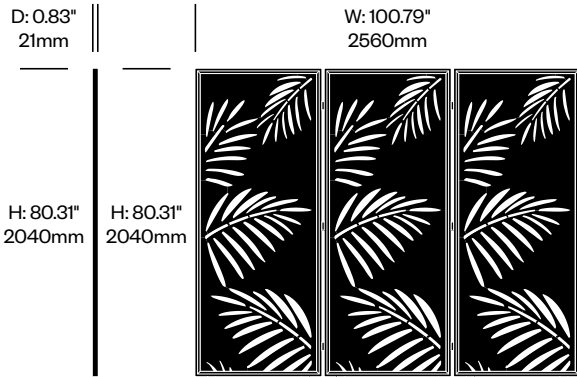

Trio Screen, Palms Pattern	Number	List Price
Felt	HCBZ-FSS3-PLF	4,864.00
Contrasting Felt	HCBZ-FSS3-PLFC	5,210.00