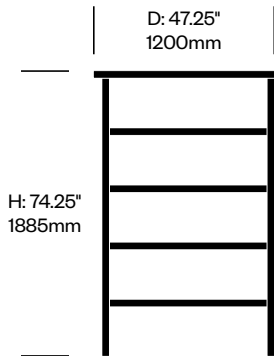

High Frame, 47.25" x 94.5"

Number

List Price

HCBZ-BRFN-H4794

11,038.00