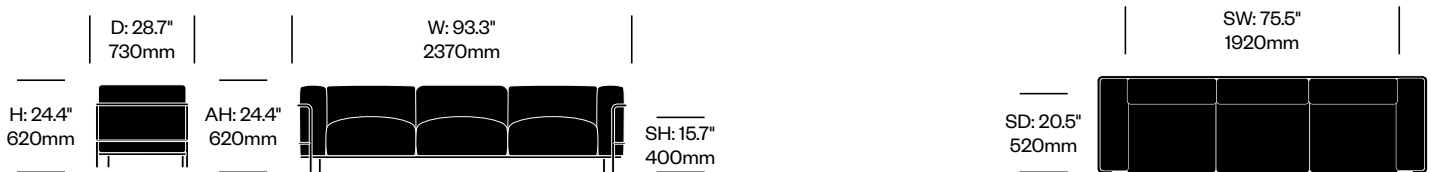

Three Seat Sofa, Painted Frame	Number	COM/COL	List Price
Leather	HCCS-LC33-DMP1	10,825.00	15,325.00
Fabric	HCCS-LC33-DMP2	9,985.00	11,995.00

Three Seat Sofa, Chrome Frame	Number	COM/COL	List Price
Leather	HCCS-LC33-DMC1	12,100.00	16,600.00
Fabric	HCCS-LC33-DMC2	11,205.00	12,630.00