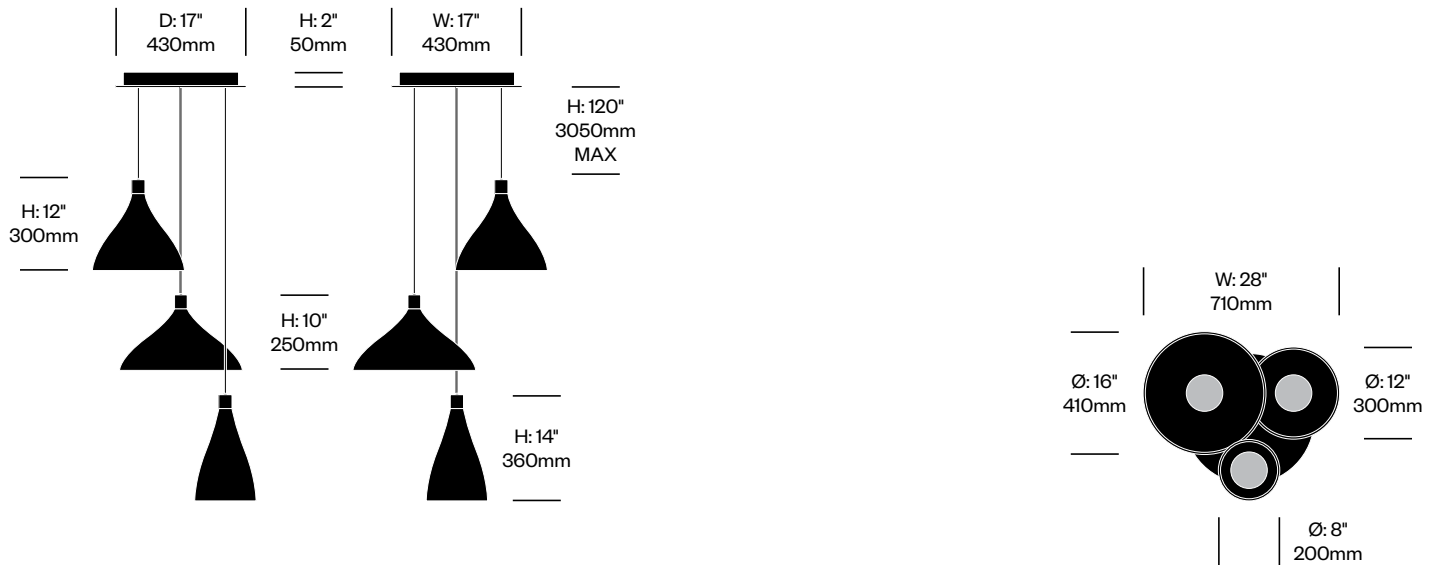

Pendant with Three Lights, Mixed	Number	List Price
Standard Trim	LSP3-2810	1,180.00
Premium Trim	LSP3-2810	1,240.00