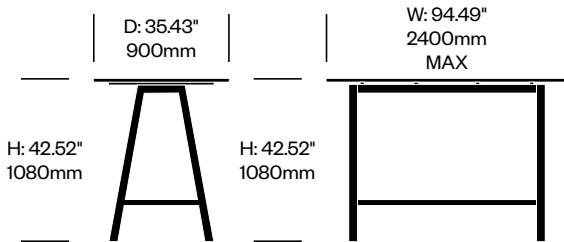

BuzziPicNic

BuzziSpace | Alain Gilles | 2014 | Imported from the Netherlands

To order, specify:

1. Product number
2. Top laminate color (if applicable)
3. Wood color