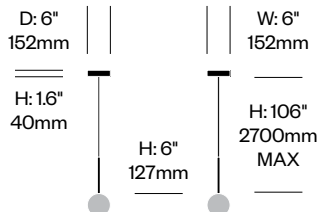

Pendant Light, 6"	Number	List Price
	HCPL-BSP3-6	395.00