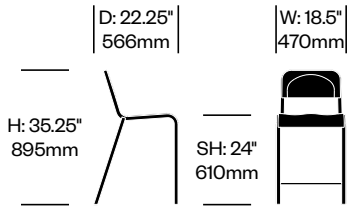

Low Stool

Number **1**

List Price

Recycled Polyethylene (PET)

HCEM-19S1-■

755.00