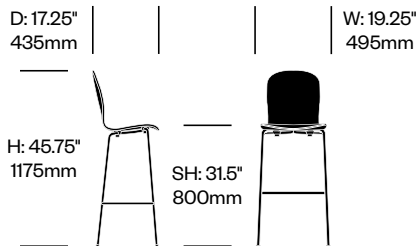

Tate Color

Cappellini | Jasper Morrison | 2012 | Imported from Italy

To order, specify:

1. Product number
2. Seat aniline dyed wood color
3. Base trim color

High Stool with Low Back	Number	List Price
Painted Base	HCCE-TCS3-L4	900.00
Satin Stainless Steel Base	HCCE-TCS3-L4	1,020.00