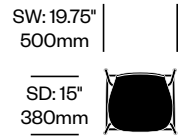

Tate Color

Cappellini | Jasper Morrison | 2012 | Imported from Italy

To order, specify:

1. Product number
2. Seat aniline dyed wood color
3. Base trim color

Stacking Side Chair	Number	List Price
Painted Base	HCCE-TCS4-4	880.00
Satin Stainless Steel Base	HCCE-TCS4-4	935.00