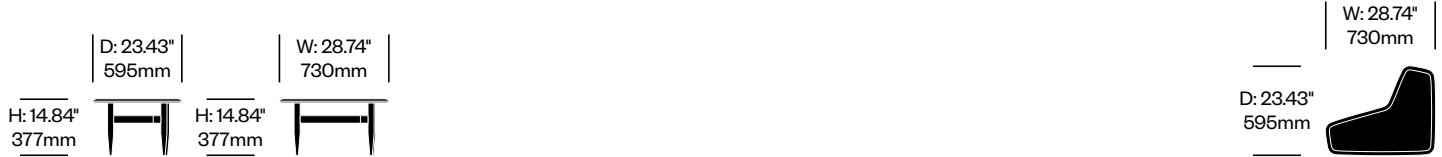

BuzziNordic ST400

BuzziSpace | Ståffan Thomasen | 2016 | Imported from Germany

To order, specify:

1. Product number
2. Wood color

Occasional Table, Right	Number	List Price
Black Stained Ash	HCBZ-N4T1-R	2,730.00
Walnut	HCBZ-N4T1-R	3,192.00