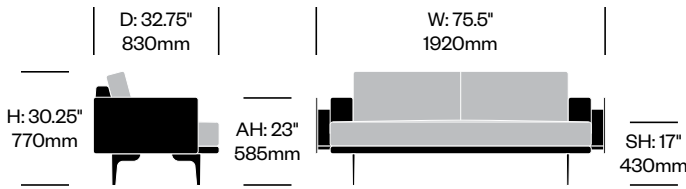

Stain repellent option:

- 1. Add \$98.56 to list price
 - 2. Add **P** to product number
- Example: HCCL-LYL2-BL22**P**

Two Seat Sofa with

Drawer on Left	Number	1 2	Grade A	Grade B	Grade C	Grade D	Grade E	Grade F	Grade G	Grade H	Leather A	Leather B
Polished Aluminum Legs	HCCL-LYL2-BL	■ ■	8,861.95	9,114.53	9,422.06	9,689.24	10,348.47	10,627.44	11,662.52	12,222.63	12,277.29	13,789.10
Painted Legs Grade A	HCCL-LYL2-BL	■ ■	8,931.90	9,184.48	9,492.01	9,759.19	10,418.42	10,697.39	11,732.47	12,292.58	12,347.24	13,859.05
Painted Legs Grade B	HCCL-LYL2-BL	■ ■	8,943.32	9,195.90	9,503.43	9,770.61	10,429.84	10,708.81	11,743.89	12,304.00	12,358.66	13,870.47