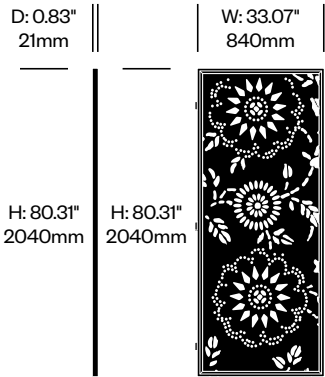

Add On Screen, Orient Pattern	Number	List Price
Felt	HCBZ-FSSA-ORF	1,904.00
Contrasting Felt	HCBZ-FSSA-ORFC	2,250.00

BuzziFalls Standing

BuzziSpace | Sas Adriaenssens | 2016 | Imported from the Netherlands