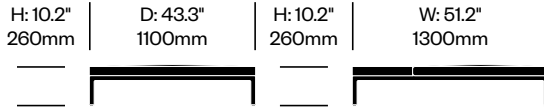

Mex-Hi

Cassina | Piero Lissoni | 2020 | Imported from Italy

To order, specify:

1. Product number
2. Upholstery and color
3. Tray wood color
4. Base trim color

OTTOMAN WITH INTEGRATED WOOD TRAY

Chrome Base	Number	List Price
Leather with American Walnut	HCCS-MHTO-21W	5,475.00
Leather with Black Stained Oak	HCCS-MHTO-21W	5,145.00
Leather with Natural Oak	HCCS-MHTO-21W	5,145.00
Fabric with American Walnut	HCCS-MHTO-22W	5,290.00
Fabric with Black Stained Oak	HCCS-MHTO-22W	4,960.00
Fabric with Natural Oak	HCCS-MHTO-22W	4,960.00

Matte Anthracite Base	Number	List Price
Leather with American Walnut	HCCS-MHTO-21W	4,980.00
Leather with Black Stained Oak	HCCS-MHTO-21W	4,650.00
Leather with Natural Oak	HCCS-MHTO-21W	4,650.00
Fabric with American Walnut	HCCS-MHTO-22W	4,795.00
Fabric with Black Stained Oak	HCCS-MHTO-22W	4,465.00
Fabric with Natural Oak	HCCS-MHTO-22W	4,465.00