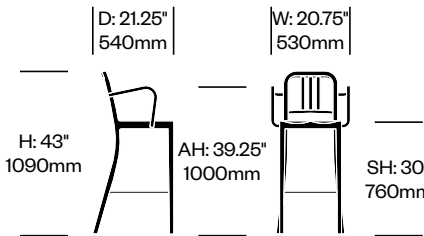

High Stool with Arms	Number	List Price
Hand-Brushed, Clear Anodized Aluminum	HCEM-N6S2-☐A	1,315.00
Hand-Polished Aluminum	HCEM-N6S2-☐A	2,770.00