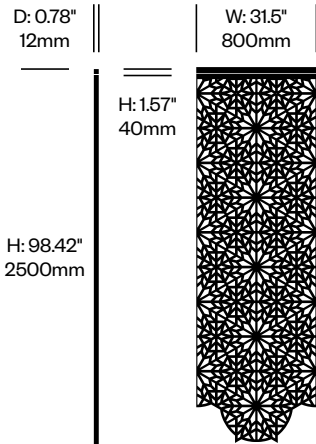

Small Screen, Alhambra Pattern	Number	List Price
Felt	HCBZ-FAS1-AL	1,666.00
Contrasting Felt	HCBZ-FAS1-ALC	2,012.00

Large Screen, Alhambra Pattern	Number	List Price
Felt	HCBZ-FAS2-AL	1,712.00
Contrasting Felt	HCBZ-FAS2-ALC	2,058.00