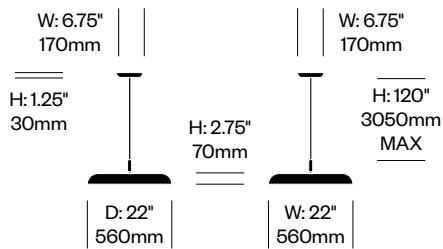

Pendant Light, 22"	Number	List Price
	HCPL-NVP2-22	750.00