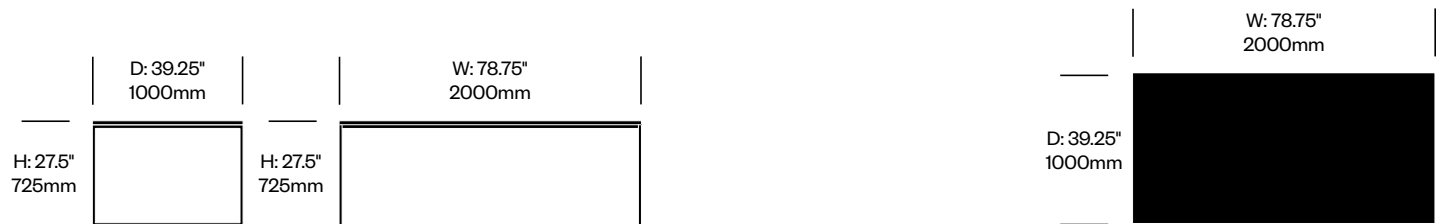

To order, specify:

1. Product number
2. Top paint color
3. Base paint color

Square Occasional Table	Number	List Price
Painted	HCCE-FZLQ	2,240.00

Square Collaborative Table	Number	List Price
Painted	HCCE-FZHQ	2,420.00