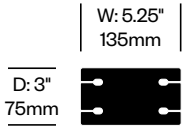

To order, specify:

1. Product number

Alignment Bracket	Number	List Price
	HCCL-LYA	58.85