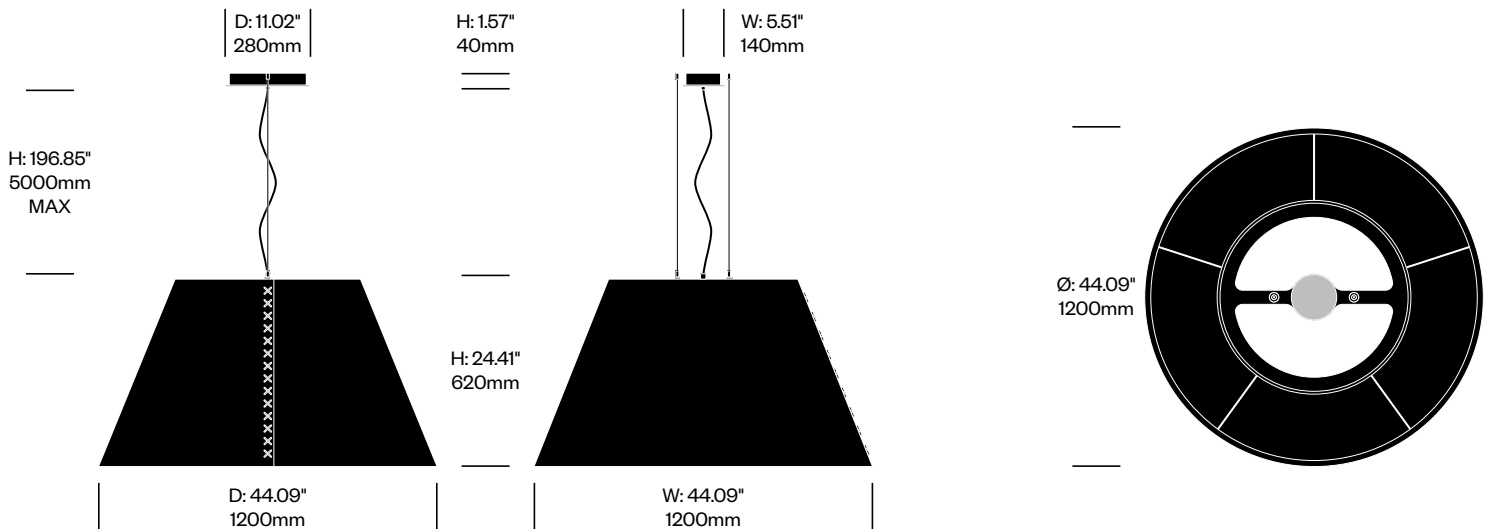

BuzziShade

BuzziSpace | Stal Collectief | 2013 | Imported from the Netherlands

To order, specify:

1. Product number
2. Frame trim color
3. Shade felt color
4. Shade fabric and color (if applicable)
5. Lace color
6. Cable trim color

LARGE PENDANT LIGHT

Felt Pendant	Number	List Price
Uncoated Aluminum Frame, 78.74" (2000mm) Cables	HCBZ-SHP2-11	3,906.00
Uncoated Aluminum Frame, 196.85" (5000mm) Cables	HCBZ-SHP2-21	4,262.00
Black or White Frame, 78.74" (2000mm) Cables	HCBZ-SHP2-11	3,552.00
Black or White Frame, 196.85" (5000mm) Cables	HCBZ-SHP2-21	3,908.00
Fluo Orange Frame, 78.74" (2000mm) Cables	HCBZ-SHP2-11	4,616.00
Fluo Orange Frame, 196.85" (5000mm) Cables	HCBZ-SHP2-21	4,972.00

Felt Pendant with Fabric Interior	Number	List Price
Uncoated Aluminum Frame, 78.74" (2000mm) Cables	HCBZ-SHP2-12I	4,571.00
Uncoated Aluminum Frame, 196.85" (5000mm) Cables	HCBZ-SHP2-22I	4,927.00
Black or White Frame, 78.74" (2000mm) Cables	HCBZ-SHP2-12I	4,217.00
Black or White Frame, 196.85" (5000mm) Cables	HCBZ-SHP2-22I	4,573.00
Fluo Orange Frame, 78.74" (2000mm) Cables	HCBZ-SHP2-12I	5,281.00
Fluo Orange Frame, 196.85" (5000mm) Cables	HCBZ-SHP2-22I	5,637.00

Felt Pendant with Fabric Exterior	Number	List Price
Uncoated Aluminum Frame, 78.74" (2000mm) Cables	HCBZ-SHP2-12E	4,571.00
Uncoated Aluminum Frame, 196.85" (5000mm) Cables	HCBZ-SHP2-22E	4,927.00
Black or White Frame, 78.74" (2000mm) Cables	HCBZ-SHP2-12E	4,217.00
Black or White Frame, 196.85" (5000mm) Cables	HCBZ-SHP2-22E	4,573.00
Fluo Orange Frame, 78.74" (2000mm) Cables	HCBZ-SHP2-12E	5,281.00
Fluo Orange Frame, 196.85" (5000mm) Cables	HCBZ-SHP2-22E	5,637.00