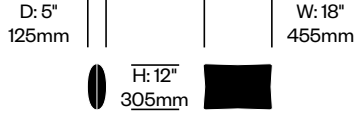

JANUS Pillows

JANUS et Cie

To order, specify:

1. Product number
2. Fabric and color

Rectangle Pillow, 18"x12"	Number	Grade A	Grade B	Grade C	Grade D	Grade E	Grade F	Grade G
Polyester Fill	HCJC-JP-P1812-SNN	124.00	207.00	237.00	263.00	287.00	328.00	365.00
Polyester Fill with Water Resistant Muslin Wrap	HCJC-JP-P1812-SNM	167.00	250.00	280.00	306.00	331.00	371.00	408.00