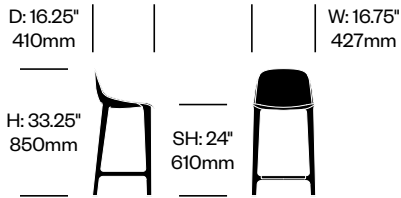

Low Stool	Number	List Price
Recycled Wood Polypropylene	HCEM-BRS1	475.00