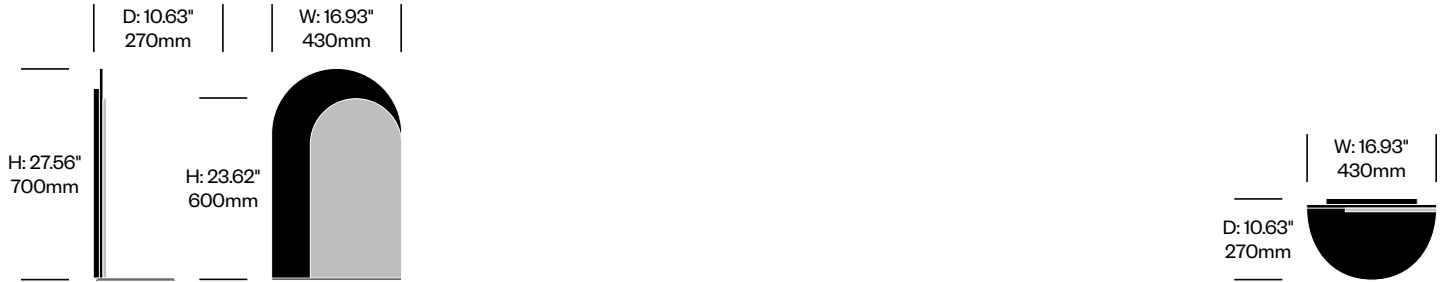

BuzziMirage

BuzziSpace | Alain Gilles | 2017 | Imported from the Netherlands

To order, specify:

1. Product number
2. Paint color

Medium Mirror	Number	List Price
Painted	HCBZ-MGM1-P	1,651.00