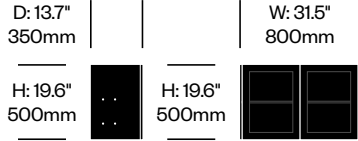

Infinito Wall

Cassina | Franco Albini | 2020 | Imported from Italy

To order, specify:

1. Product number
2. Wood color

Case with Two Glass Doors,

For Use with Low Frame	Number	List Price
Black Stained Ash	HCCS-IWBC-C2G1	4,160.00

Case with Two Glass Doors, Cable Access

For Use with Low Frame	Number	List Price
Black Stained Ash	HCCS-IWBC-C2G1C	4,160.00

Case with Two Glass Doors,

For Use with High Frame	Number	List Price
Black Stained Ash	HCCS-IWBC-C2G2	4,160.00