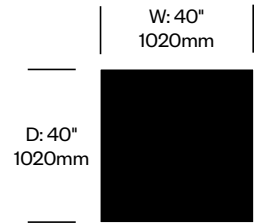

Square Cocktail Table	Number	List Price
Clear Glass Top	HCJC-SL-TOQ40-G	3,147.00
Backpainted Glass Top	HCJC-SL-TOQ40-P	4,330.00
Stone Top	HCJC-SL-TOQ40-S	4,236.00