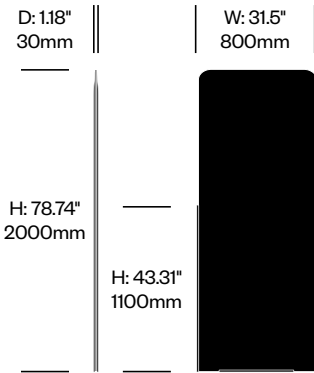

High Screen,

Middle Panel with Split on Right

	Number	Felt	Grade A	Grade B	Grade C	Grade D	Grade E	Grade F
Felt	HCBZ-SMS3-12F	1,031.00						
Fabric	HCBZ-SMS3-12		1,442.00	1,639.00	1,779.00	1,856.00	2,251.00	
Contrasting Felt	HCBZ-SMS3-12FC	1,319.00						
Contrasting Fabric	HCBZ-SMS3-12C		1,730.00	1,927.00	2,067.00	2,144.00	2,539.00