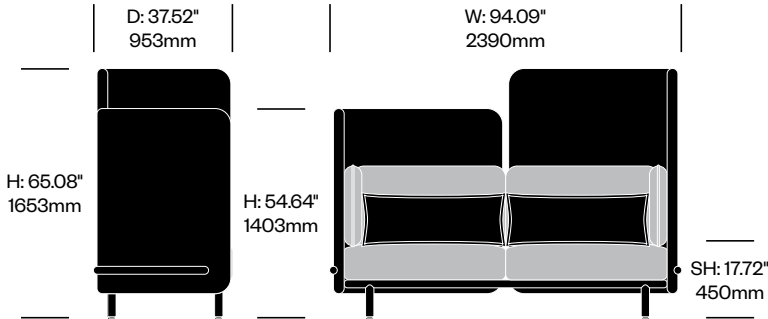

BuzziSpark

BuzziSpace | Alain Gilles | 2018 | Imported from the Netherlands

To order, specify:

1. Product number
2. Shield upholstery and color
3. Interior upholstery and color
4. Back cushion (and arm cushions if applicable) upholstery and color
5. Frame paint color

Two Seat Sofa with High Back on Left, Medium Back on Right

	Number	Grade A	Grade B	Grade C	Grade D	Grade E
	HCBZ-SKL2-HM2	13,945.00	15,263.00	15,919.00	16,284.00	
with Arm Cushions	HCBZ-SKL2-HMA2	14,396.00	15,787.00	16,483.00	16,868.00	
with Anti-Theft Arm Cushions	HCBZ-SKL2-HMAT2	14,655.00	16,046.00	16,742.00	17,127.00