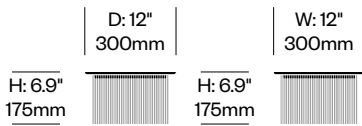

Table Light, 6.9" x 12"	Number	List Price
	HCPL-CST2-12	550.00