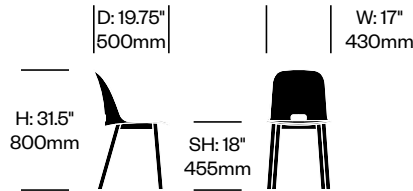

Side Chair with High Back

Number

List Price

Ash	HCEM-ALS4-HN	515.00
Dark Stained Ash	HCEM-ALS4-HN	535.00