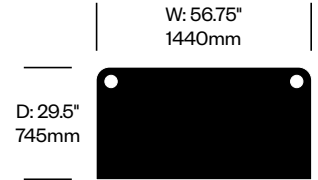

BuzziBracks

BuzziSpace | Alain Gilles | 2018 | Imported from the Netherlands

To order, specify:

1. Product number
2. Top wood color
3. Frame paint color

Full Worktop, 56.75" x 29.5"	Number	List Price
Wood	HCBZ-BRWF-5629NW	2,909.00
Wood with Cable Entry	HCBZ-BRWF-5629CW	3,076.00