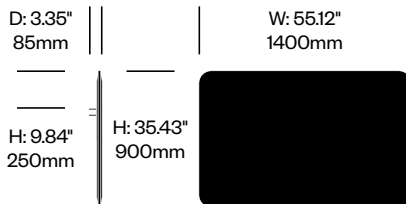

Desk Mounted Screen with Rounded Corners, 55.12" x 35.43"

	Number	1	2	Felt	Grade A	Grade B	Grade C	Grade D	Grade E	Grade F
Felt or Fabric	HCBZ-FDS1-55R	■	■	1,201.00	1,404.00	1,582.00	1,652.00	1,693.00	1,894.00	
Contrasting Felt or Fabric	HCBZ-FDS1-55R	■	■	C	1,480.00	1,683.00	1,861.00	1,931.00	1,972.00	2,173.00