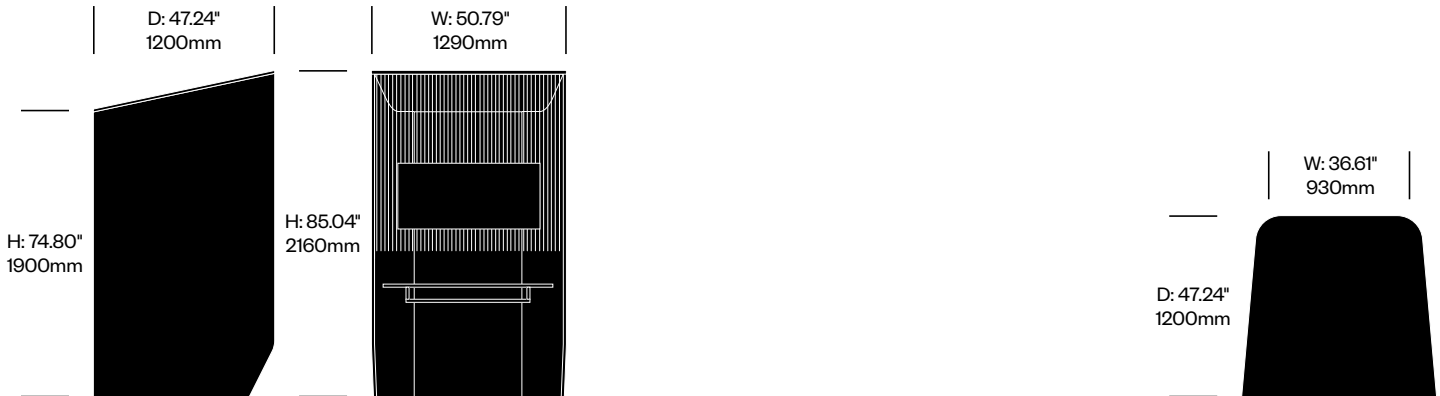

BuzziBooth

BuzziSpace | Alain Gilles | 2010 | Imported from the Netherlands

To order, specify:

1. Product number
2. Upholstery and color
3. Worksurface wood or laminate color (if applicable)

SINGLE BOOTH, 3D RIB

Upholstered Worksurface	Number	Grade A	Grade E
with Cable Tray	HCBZ-BHB1-R2CNN	11,562.00	16,603.00
with Cable Tray, Contrasting Fabric	HCBZ-BHB1-R2CNNC	12,416.00	17,457.00
with Cable Tray and Light	HCBZ-BHB1-R2CLN	12,416.00	17,457.00
with Cable Tray and Light, Contrasting Fabric	HCBZ-BHB1-R2CLNC	13,270.00	18,311.00
Laminate Worksurface	Number	Grade A	Grade E
	HCBZ-BHB1-RLNNN	12,618.00	17,659.00
Contrasting Fabric	HCBZ-BHB1-RLNNNC	13,472.00	18,513.00
with Light	HCBZ-BHB1-RLNLN	13,472.00	18,513.00
with Light, Contrasting Fabric	HCBZ-BHB1-RLNLNC	14,326.00	19,367.00
Wood Worksurface	Number	Grade A	Grade E
	HCBZ-BHB1-RWNNN	12,703.00	17,744.00
Contrasting Fabric	HCBZ-BHB1-RWNNNC	13,557.00	18,598.00
with Cable Tray	HCBZ-BHB1-RWCNN	12,823.00	17,864.00
with Cable Tray, Contrasting Fabric	HCBZ-BHB1-RWCNNC	13,677.00	18,718.00
with Light	HCBZ-BHB1-RWNLN	12,416.00	17,457.00
with Light, Contrasting Fabric	HCBZ-BHB1-RWNLNC	13,270.00	18,311.00
with Cable Tray and Light	HCBZ-BHB1-RWCLN	13,677.00	18,718.00
with Cable Tray and Light, Contrasting Fabric	HCBZ-BHB1-RWCLNC	14,531.00	19,572.00