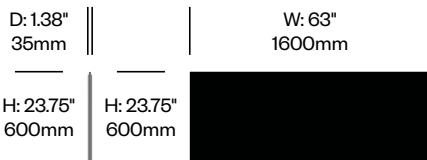

Medium Screen with Square Corners, 63"

	Number	1	Felt	Grade A	Grade B	Grade C	Grade D	Grade E	Grade F
Felt or Fabric	HCBZ-DKS2-63Q		765.00	1,003.00	1,155.00	1,214.00	1,250.00	1,421.00	
Contrasting Felt or Fabric	HCBZ-DKS2-63Q	C	1,044.00	1,282.00	1,434.00	1,493.00	1,529.00	1,700.00