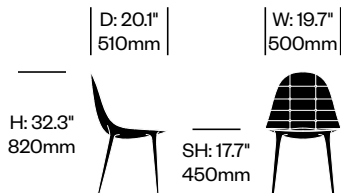

SIDE CHAIR

Leather	Number	List Price
Gloss Shell, Gloss Base	HCCS-CPS4-GG1	1,270.00
Gloss Shell, Chrome Base	HCCS-CPS4-GC1	1,325.00
Matte Shell, Matte Base	HCCS-CPS4-MM1	1,305.00
Matte Shell, Chrome Base	HCCS-CPS4-MC1	1,495.00

Fabric	Number	List Price
Gloss Shell, Gloss Base	HCCS-CPS4-GG2	1,200.00
Gloss Shell, Chrome Base	HCCS-CPS4-GC2	1,285.00
Matte Shell, Matte Base	HCCS-CPS4-MM2	1,235.00
Matte Shell, Chrome Base	HCCS-CPS4-MC2	1,415.00