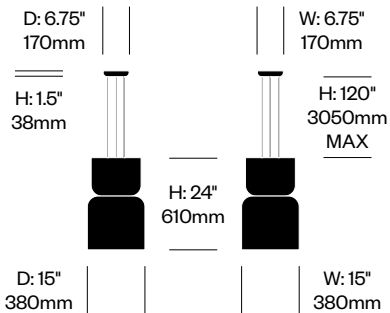

Pendant Light, AB	Number	List Price
Opal Glass	HCPL-TMP-AB	1,350.00