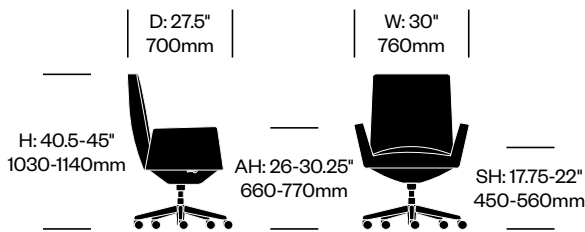

Medium Back Conference Chair

	Number	List Price
Standard Plate, Matching Stitching	HCPF-CHAE-MXCL	5,920.00
Standard Plate, Contrasting Stitching	HCPF-CHAE-CXCL	5,290.00
Leather Plate, Matching Stitching	HCPF-CHAE-MUCL	5,940.00
Leather Plate, Contrasting Stitching	HCPF-CHAE-CUCL	5,940.00