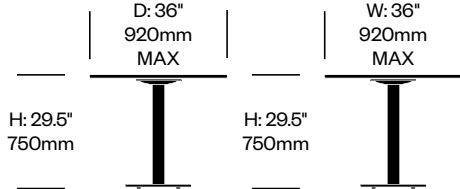

STANDARD HEIGHT TABLES

Round Table, 24"	Number	List Price
Wood Top, Painted Base	HCJC-JC-DSP1-N2424NW	894.00
Wood Top, Stainless Steel Base	HCJC-JC-DSS1-N2424NW	1,047.00
CHPL Top, Painted Base	HCJC-JC-DSP1-N2424NC	1,086.00
CHPL Top, Stainless Steel Base	HCJC-JC-DSS1-N2424NC	1,239.00