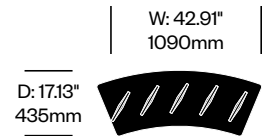

BuzziBlinds

BuzziSpace | Alain Gilles | 2011 | Imported from the Netherlands

To order, specify:

1. Product number, including:

1 Upholstery type

- ☐ Felt
- ☒ Fabric

2. Upholstery and color
3. Contrasting upholstery and color (if applicable)
4. Base paint color