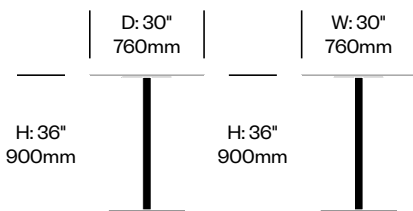

COUNTER HEIGHT COLLABORATIVE TABLE WITH FLAT BASE, 30" ROUND

Black Base	Number	List Price
Laminate Grade A	HCEM-2NTC-R30-MFL	1,635.00
Laminate Grade B	HCEM-2NTC-R30-MFL	2,115.00
Accoya	HCEM-2NTC-R30-MFW	2,345.00
Ash	HCEM-2NTC-R30-MFW	1,735.00
Walnut	HCEM-2NTC-R30-MFW	2,155.00

Hand-Brushed, Clear Anodized Aluminum Base	Number	List Price
Hand-Brushed, Clear Anodized Aluminum	HCEM-2NTC-R30-MFA	2,040.00
Laminate Grade A	HCEM-2NTC-R30-MFL	1,505.00
Laminate Grade B	HCEM-2NTC-R30-MFL	1,985.00
Accoya	HCEM-2NTC-R30-MFW	2,220.00
Ash	HCEM-2NTC-R30-MFW	1,605.00
Walnut	HCEM-2NTC-R30-MFW	2,030.00