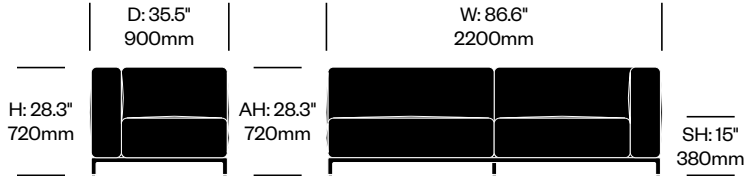

Mex-Hi

Cassina | Piero Lissoni | 2020 | Imported from Italy

To order, specify:

1. Product number
2. Upholstery and color
3. Base trim color

WIDE TWO SEAT SOFA WITH LEFT ARM

Chrome Base	Number	List Price
Leather	HCCS-MHL2-WAN1	13,195.00
Fabric	HCCS-MHL2-WAN2	11,855.00

Matte Anthracite Base	Number	List Price
Leather	HCCS-MHL2-WAN1	12,250.00
Fabric	HCCS-MHL2-WAN2	10,910.00