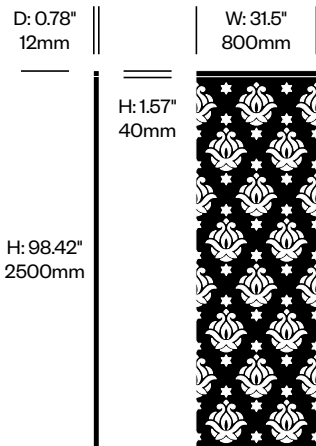

Small Screen, Royal Pattern	Number	List Price
Felt	HCBZ-FAS1-RL	1,391.00
Contrasting Felt	HCBZ-FAS1-RLC	1,737.00

Large Screen, Royal Pattern	Number	List Price
Felt	HCBZ-FAS2-RL	1,438.00
Contrasting Felt	HCBZ-FAS2-RLC	1,784.00