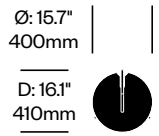

Cicognino

Cassina | Franco Albini | 1953 | Imported from Italy

To order, specify:

1. Product number
2. Wood color

Occasional Table	Number	List Price
Amaranth Stained Ash	HCCS-CNTO	1,870.00
American Walnut	HCCS-CNTO	2,060.00
Black Stained Ash	HCCS-CNTO	1,870.00
Natural Ash	HCCS-CNTO	1,870.00