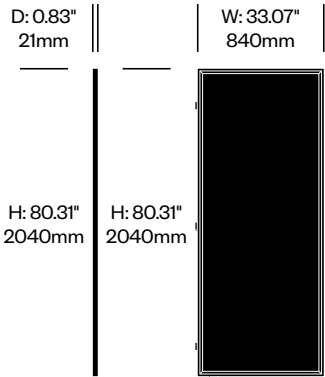

Add On Screen, Plain	Number	List Price
Felt	HCBZ-FSSA-PNF	1,309.00
Contrasting Felt	HCBZ-FSSA-PNFC	1,655.00