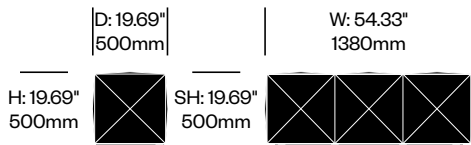

Trio Pouf, 3D Pattern with One Square	Number	Grade A
Fabric with Antiskid Bottom	HCBZ-CBP3-3012A	2,230.00
Fabric with Wood Bottom	HCBZ-CBP3-3012W	2,656.00