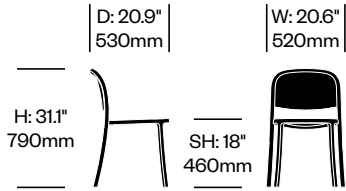

1 Inch Reclaimed

Emeco | Jasper Morrison | 2018 | Made in the United States

To order, specify:

1. Product number
2. Frame trim color

Stacking Side Chair	Number	List Price
Reclaimed Wood Polypropylene	HCEM-1RS4	345.00