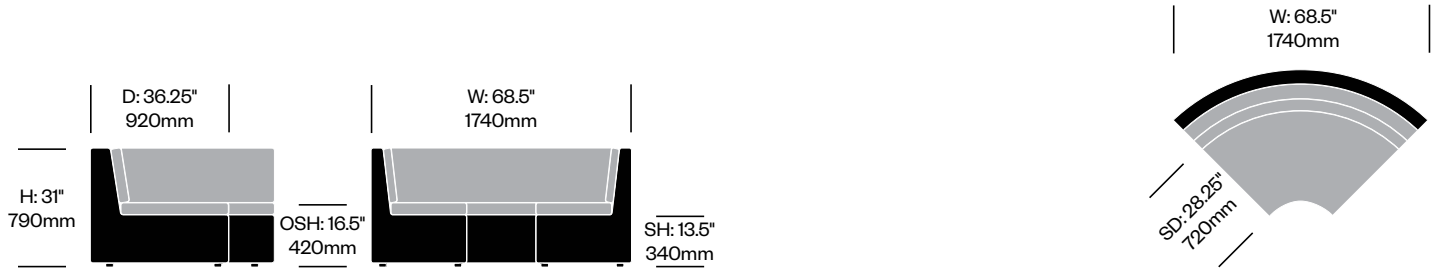

SEE!

JANUS et Cie

To order, specify:

1. Product number (required cushions sold separately)
2. JANUSfiber® color

90 Degree Concave Module, Closed	Number	List Price
	HCJC-SE-MVC9-J	5,471.00

To order, specify: