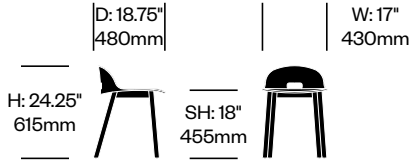

Clear Anodized Aluminum (EMT-1)

Alfi Aluminum

Emeco | Jasper Morrison | 2018 | Made in the United States

To order, specify:

1. Product number
2. Seat trim color
3. Base trim color

Side Chair with Low Back	Number	List Price
	HCEM-AAS4-LN	680.00