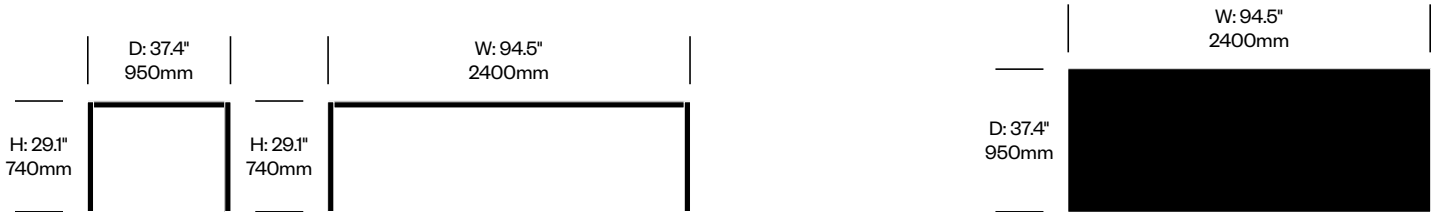

To order, specify:

1. Product number
2. Wood color

Small Collaborative Table,

Fixed Width	Number	List Price
Smoked Oak	HCCS-NNTC-1F	9,515.00

Medium Collaborative Table,

Fixed Width	Number	List Price
Smoked Oak	HCCS-NNTC-2F	10,150.00