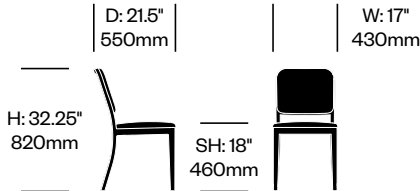

Navy Officer

Emeco | Emeco and Jasper Morrison | 1948 | Made in the United States

To order, specify:

1. Product number, including:

1 **Glide type**

- ☐ Felt (add $20.00 to list price)
- ☐ Plastic

2. Upholstery and color

3. Frame trim color

SIDE CHAIR

Hand-Brushed, Clear Anodized

Aluminum Frame	Number	1	List Price
Spinneybeck Volo	HCEM-NOS4-N	1	1,665.00
COL	HCEM-NOS4-N	1	1,130.00
Kvadrat Reflect	HCEM-NOS4-N	2	1,255.00
Kvadrat Divina Melange 3	HCEM-NOS4-N	2	1,375.00
COM Fabric	HCEM-NOS4-N	2	1,255.00
Kvadrat Haku	HCEM-NOS4-N	3	1,255.00
COM Faux Leather	HCEM-NOS4-N	3	1,130.00

Black Frame	Number	1	List Price
Spinneybeck Volo	HCEM-NOS4-N	1	1,665.00
COL	HCEM-NOS4-N	1	1,130.00
Kvadrat Reflect	HCEM-NOS4-N	2	1,255.00
Kvadrat Divina Melange 3	HCEM-NOS4-N	2	1,375.00
COM Fabric	HCEM-NOS4-N	2	1,255.00
Kvadrat Haku	HCEM-NOS4-N	3	1,255.00
COM Faux Leather	HCEM-NOS4-N	3	1,130.00