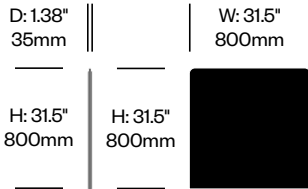

High Screen with Rounded Corners, 31.5"

	Number	1	Felt	Grade A	Grade B	Grade C	Grade D	Grade E	Grade F
Felt or Fabric	HCBZ-DKS3-31R		670.00	831.00	990.00	1,055.00	1,090.00	1,271.00	
Contrasting Felt or Fabric	HCBZ-DKS3-31R	C	949.00	1,110.00	1,269.00	1,334.00	1,369.00	1,550.00