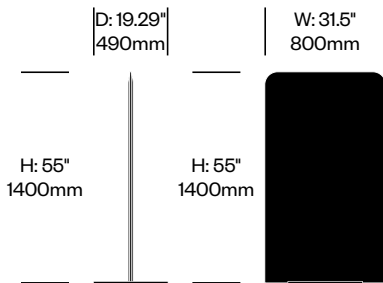

Screen, 55"x31.5"	Number	1	Felt	Grade A	Grade B	Grade C	Grade D	Grade E	Grade F
Felt or Fabric	HCBZ-FES2-31		1,112.00	1,429.00	1,610.00	1,683.00	1,723.00	1,898.00	
Contrasting Felt or Fabric	HCBZ-FES2-31	C	1,400.00	1,717.00	1,928.00	1,971.00	2,011.00	2,216.00