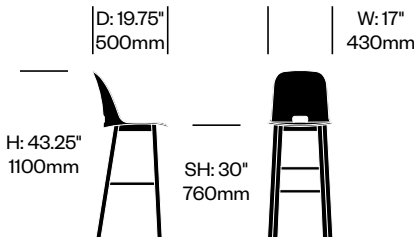

High Stool with High Back	Number	List Price
Ash	HCEM-ALS2-HN	630.00
Dark Stained Ash	HCEM-ALS2-HN	650.00