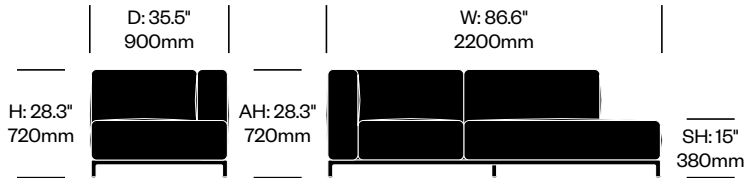

WIDE TWO SEAT SOFA WITH RIGHT ARM, PENINSULA ON LEFT

Chrome Base	Number	List Price
Leather	HCCS-MHL2-WPA1	12,900.00
Fabric	HCCS-MHL2-WPA2	11,530.00

Matte Anthracite Base	Number	List Price
Leather	HCCS-MHL2-WPA1	11,955.00
Fabric	HCCS-MHL2-WPA2	10,585.00