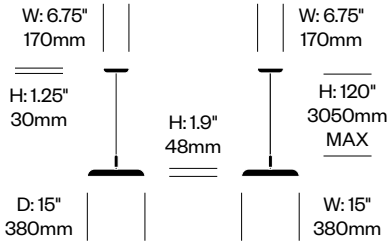

Nivel

Pablo Designs | Pablo Pardo and Pablo Studio | 2022 | Imported from China

To order, specify:

1. Product number
2. Shade paint
3. Cord trim (pendant lights only)

Pendant Light, 15"	Number	List Price
	HCPL-NVP1-15	550.00