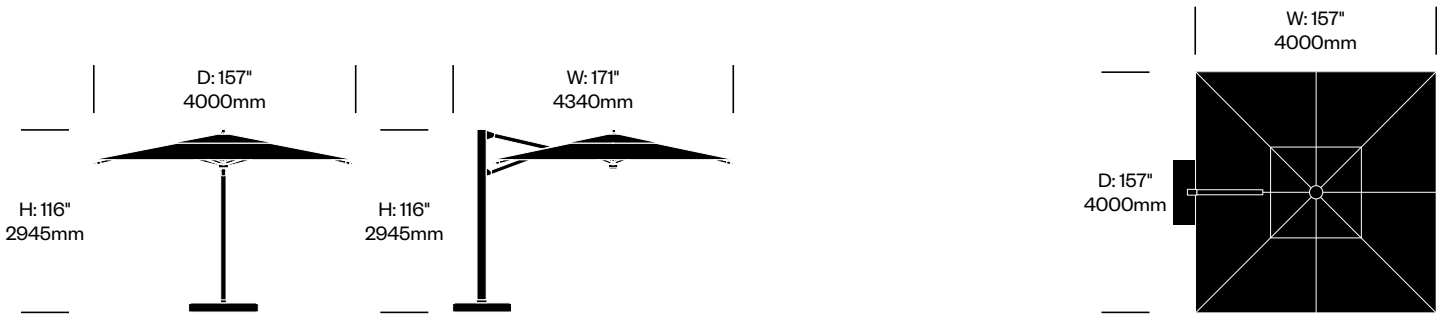

Square Tilt Umbrella, 157"	Number	Grade A	Grade B	Grade C	Grade D	Grade E
Square Granite Base, 42"	HCJC-JT-UTQF7S-GQ42	14,208.00	16,831.00	17,743.00	18,580.00	19,346.00
Stackable Steel Plate Base, 36"	HCJC-JT-UTQF7S-SS36	19,192.00	21,815.00	22,727.00	23,564.00	24,330.00
In Ground Mount	HCJC-JT-UTQF7S-IGMK	8,620.00	11,243.00	12,155.00	12,992.00	13,758.00
Concrete Surface Mount	HCJC-JT-UTQF7S-CSMK	8,472.00	11,095.00	12,007.00	12,844.00	13,610.00