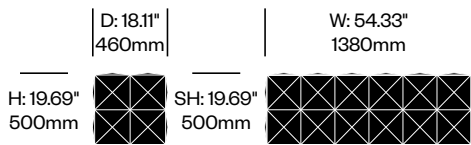

Trio Pouf, 3D Pattern with Four Squares	Number	Grade A
Fabric with Antiskid Bottom	HCBZ-CBP3-3042A	2,230.00
Fabric with Wood Bottom	HCBZ-CBP3-3042W	2,656.00