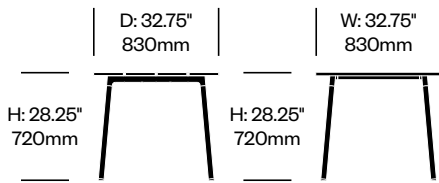

Black (EPC-1)

Clear Anodized Aluminum (EMT-1)

Run

Emeco | Sam Hecht and Kim Colin | 2016 | Made in the United States

To order, specify:

1. Product number
2. Top wood or trim color
3. Base trim color

STANDARD HEIGHT COLLABORATIVE TABLE, 32.75" x 32.75", ALUMINUM TOP