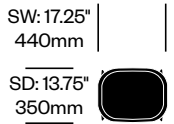

Medium Stool	Number	COM/COL	List Price
Leather	HCCE-HPS2-1	1,140.00	1,480.00
Fabric	HCCE-HPS2-2	1,115.00	1,230.00
Faux Leather	HCCE-HPS2-3	1,115.00	1,140.00