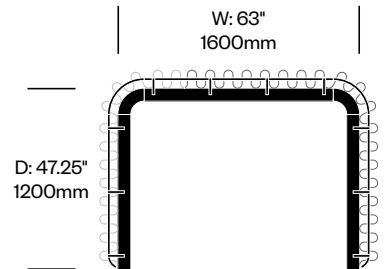

BuzziBracks

BuzziSpace | Alain Gilles | 2018 | Imported from the Netherlands

To order, specify:

1. Product number
2. Frame paint color
3. Long curtain upholstery and color
4. Short curtain upholstery and color

High Frame with Asymmetrical Curtains, 47.25" x 63"