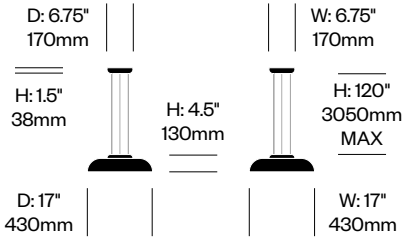

Pendant Light, C	Number	List Price
Opal Glass	HCPL-TMP3-C	575.00

Totem

Pablo Designs | Pablo Pardo and Pablo Studio | 2023 | Imported from China

To order, specify:

1. Product number

Pendant Light, D	Number	List Price
Opal Glass	HCPL-TMP4-D	725.00