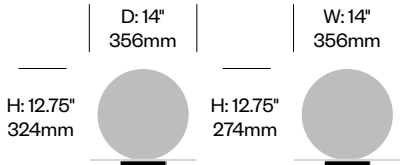

Table Light, 12"	Number	List Price
	HCPL-BST3-12	525.00