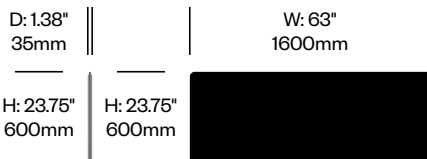

Medium Screen with Rounded Corners, 63"

	Number	1	Felt	Grade A	Grade B	Grade C	Grade D	Grade E	Grade F
Felt or Fabric	HCBZ-DKS2-63R		765.00	1,003.00	1,155.00	1,214.00	1,250.00	1,421.00	
Contrasting Felt or Fabric	HCBZ-DKS2-63R	C	1,044.00	1,282.00	1,434.00	1,493.00	1,529.00	1,700.00