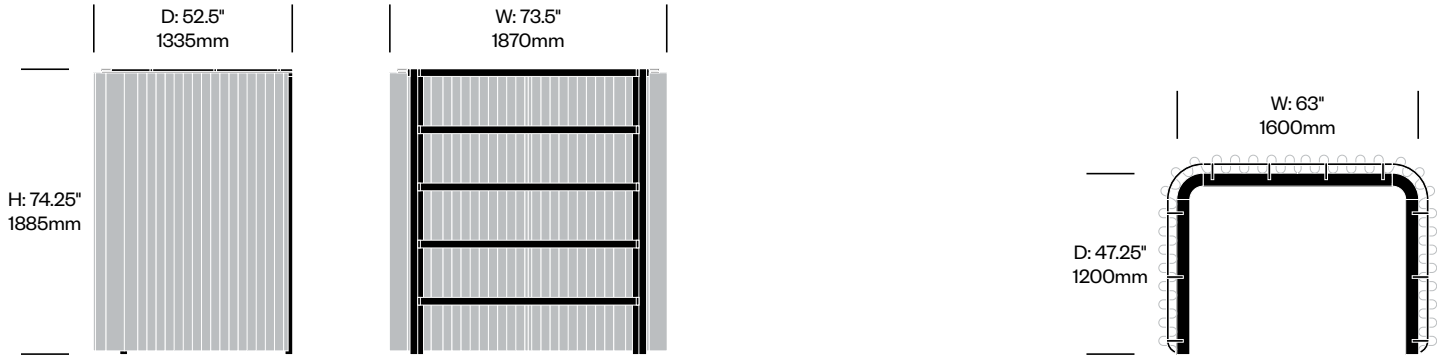

BuzziBracks

BuzziSpace | Alain Gilles | 2018 | Imported from the Netherlands

To order, specify:

1. Product number
2. Frame paint color
3. Left curtain upholstery and color
4. Right curtain upholstery and color

High Frame with Symmetrical Curtains, 47.25" x 63"

Number	Grade A	Grade B	Grade C	Grade D	Grade E	Grade F
HCBZ-BRFS-H4763	10,616.00	11,103.00	11,590.00	13,683.00		13,201.00