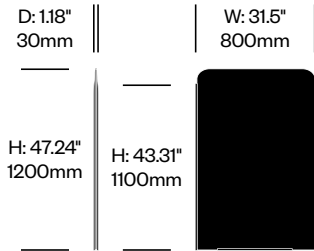

BuzziScreen Mix

BuzziSpace | Sas Adriaenssens | 2015 | Imported from the Netherlands

To order, specify:

1. Product number
2. Surface A upholstery and color
3. Surface B upholstery and color (if contrasting fabric is specified)
4. Zipper color

Low Screen, Middle Panel	Number	Felt	Grade A	Grade B	Grade C	Grade D	Grade E	Grade F
Felt	HCBZ-SMS1-11F	697.00						
Fabric	HCBZ-SMS1-11		946.00	1,087.00	1,181.00	1,235.00	1,505.00	
Contrasting Felt	HCBZ-SMS1-11FC	985.00						
Contrasting Fabric	HCBZ-SMS1-11C		1,234.00	1,375.00	1,469.00	1,523.00	1,793.00