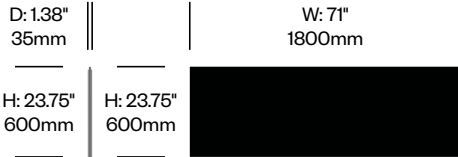

To order, specify:

1. Product number, including:

1 Upholstery type

- ☐ Felt
- ☒ Fabric

2. Upholstery and color

3. Contrasting upholstery and color (if applicable)

Medium Screen with Square Corners, 71"

	Number	1	Felt	Grade A	Grade B	Grade C	Grade D	Grade E	Grade F
Felt or Fabric	HCBZ-DKS2-71Q		811.00	1,080.00	1,250.00	1,317.00	1,355.00	1,546.00	
Contrasting Felt or Fabric	HCBZ-DKS2-71Q	C	1,090.00	1,359.00	1,529.00	1,596.00	1,634.00	1,825.00