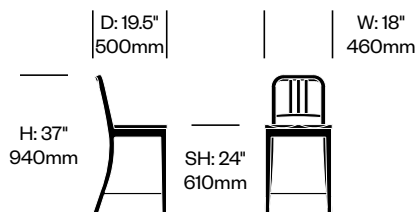

Low Stool	Number	List Price
Hand-Brushed, Clear Anodized Aluminum	HCEM-N4S1-█N	1,555.00
Hand-Polished Aluminum	HCEM-N4S1-█N	2,985.00