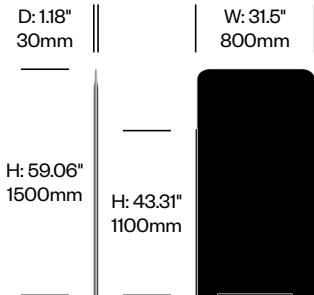

BuzziScreen Mix

BuzziSpace | Sas Adriaenssens | 2015 | Imported from the Netherlands

To order, specify:

1. Product number
2. Surface A upholstery and color
3. Surface B upholstery and color (if contrasting fabric is specified)
4. Zipper color