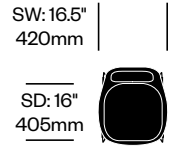

Hi Pad

Cappellini | Jasper Morrison | 1999 | Made in the United States

To order, specify:

1. Product number
2. Upholstery and color
3. Base trim color

Side Chair	Number	COM/COL	List Price
Leather	HCCE-HPSS-1	1,275.00	1,960.00
Fabric	HCCE-HPSS-2	1,230.00	1,410.00
Faux Leather	HCCE-HPSS-3	1,230.00	1,275.00