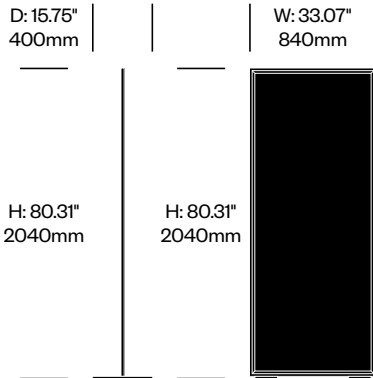

BuzziFalls Standing

BuzziSpace | Sas Adriaenssens | 2016 | Imported from the Netherlands

To order, specify:

1. Product number
2. Felt color
3. Contrasting felt color (if applicable)
4. Trim paint color

Single Screen, Plain	Number	List Price
Felt	HCBZ-FSSI-PNF	1,678.00
Contrasting Felt	HCBZ-FSSI-PNFC	1,894.00