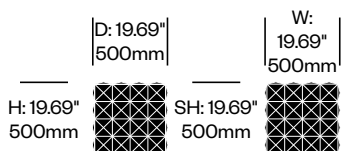

Solo Pouf, 3D Pattern with Sixteen Squares	Number	Grade A
Fabric with Antiskid Bottom	HCBZ-CBP3-1162A	868.00
Fabric with Wood Bottom	HCBZ-CBP3-1162W	1,008.00
Fabric with Casters	HCBZ-CBP3-1162C	1,391.00