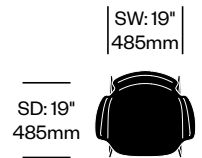

Side Chair with Four Metal Legs

Number

List Price

Fabric Grade B	HCCE-JSS4-M2	Currently Unavailable
Fabric Grade C	HCCE-JSS4-M2	1,465.00
Fabric Grade D	HCCE-JSS4-M2	Currently Unavailable
Fabric Grade E	HCCE-JSS4-M2	1,520.00
Fabric Grade F	HCCE-JSS4-M2	1,520.00