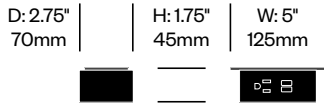

To order, specify:

1. Product number

UNDERMOUNT POWER MODULE WITH ONE SIMPLEX OUTLET AND ONE DUAL USB PORT

Corded, Six Foot Cord	Number	List Price
Black	HCCL-LYPC-11B	541.47
White	HCCL-LYPC-11W	541.47

Corded, Twelve Foot Cord	Number	List Price
Black	HCCL-LYPC-12B	582.56
White	HCCL-LYPC-12W	582.56

Hardwired, Six Foot Cord	Number	List Price
Black	HCCL-LYPH-11B	644.29
White	HCCL-LYPH-11W	644.29

Hardwired, Twelve Foot Cord	Number	List Price
Black	HCCL-LYPH-12B	685.38
White	HCCL-LYPH-12W	685.38