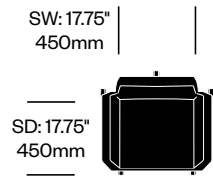

**Low Back Conference Chair,
Fixed Height**

	Number	List Price
Standard Plate, Matching Stitching	HCPF-CHAM-MXCL	4,950.00
Standard Plate, Contrasting Stitching	HCPF-CHAM-CXCL	4,950.00
Leather Plate, Matching Stitching	HCPF-CHAM-MUCL	5,600.00
Leather Plate, Contrasting Stitching	HCPF-CHAM-CUCL	5,600.00