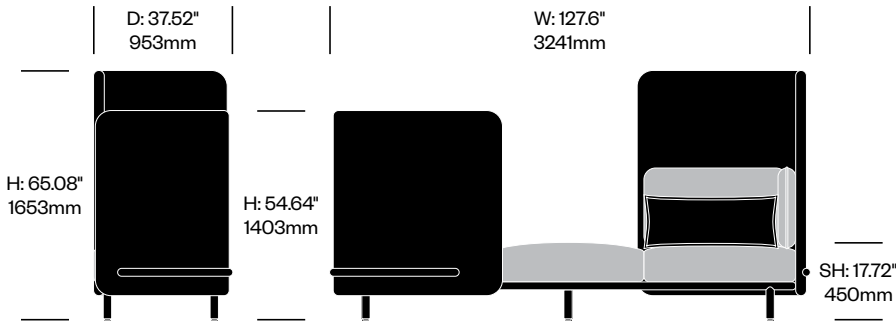

BuzziSpark

BuzziSpace | Alain Gilles | 2018 | Imported from the Netherlands

To order, specify:

1. Product number
2. Shield upholstery and color
3. Interior upholstery and color
4. Back cushion (and arm cushions if applicable) upholstery and color
5. Frame paint color

Three Seat Sofa with One High Back and One Medium Back, Open Left

	Number	Grade A	Grade B	Grade C	Grade D	Grade E
	HCBZ-SKL3-LMH2	19,203.00	20,913.00	21,764.00	22,237.00	
with Arm Cushions	HCBZ-SKL3-LMHA2	19,654.00	21,437.00	22,328.00	22,821.00	
with Anti-Theft Arm Cushions	HCBZ-SKL3-LMHAT2	19,913.00	21,696.00	22,587.00	23,080.00