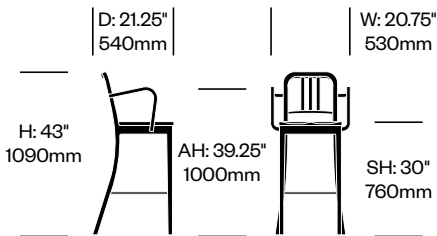

High Stool with Arms	Number	List Price
Hand-Brushed, Clear Anodized Aluminum	HCEM-N4S2-☐A	1,710.00
Hand-Polished Aluminum	HCEM-N4S2-☐A	3,140.00