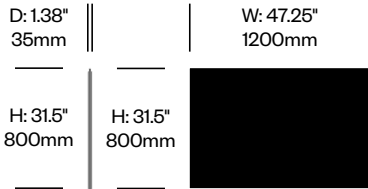

High Screen with Square Corners, 47.25"

	Number	1	Felt	Grade A	Grade B	Grade C	Grade D	Grade E	Grade F
Felt or Fabric	HCBZ-DKS3-47Q		761.00	1,000.00	1,159.00	1,224.00	1,260.00	1,438.00	
Contrasting Felt or Fabric	HCBZ-DKS3-47Q	C	1,040.00	1,279.00	1,440.00	1,503.00	1,539.00	1,719.00	