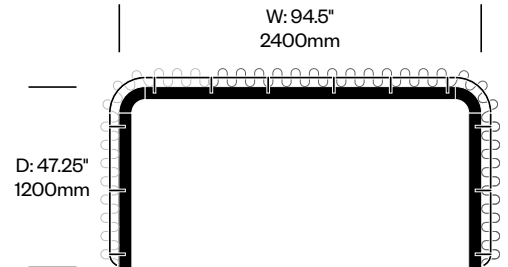

Number	Grade A	Grade B	Grade C	Grade D	Grade E	Grade F
HCBZ-BRFA-H4763	10,616.00	11,103.00	11,590.00	13,683.00		13,201.00

High Frame with Asymmetrical Curtains, 47.25" x 94.5"