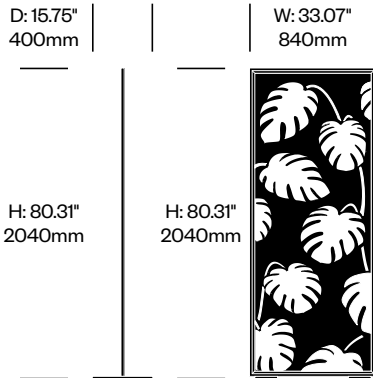

BuzziFalls Standing

BuzziSpace | Sas Adriaenssens | 2016 | Imported from the Netherlands

To order, specify:

1. Product number
2. Felt color
3. Contrasting felt color (if applicable)
4. Trim paint color

Single Screen, Tropics Pattern	Number	List Price
Felt	HCBZ-FSSI-TRF	1,872.00
Contrasting Felt	HCBZ-FSSI-TRFC	2,218.00