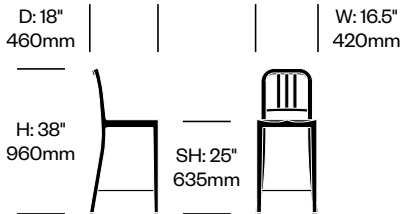

Low Stool	Number	List Price
Recycled Polyethylene (PET)	HCEM-NIS1	550.00