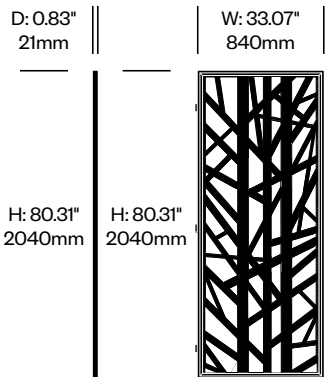

Add On Screen, Grid Pattern	Number	List Price
Felt	HCBZ-FSSA-GRF	1,633.00
Contrasting Felt	HCBZ-FSSA-GRFC	1,979.00