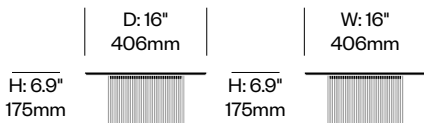

Table Light, 6.9" x 16"	Number	List Price
	HCPL-CST2-16	575.00