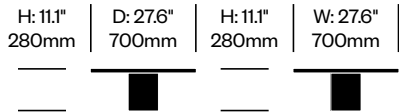

LARGE OCCASIONAL TABLE, GLASS TOP WITH STONE BASE

Gunmetal Grey Frame	Number	List Price
Black Marquiña Marble Base	HCCS-9TO-4G	2,575.00
Emperador Marble Base	HCCS-9TO-4G	3,895.00
Grey Carnico Marble Base	HCCS-9TO-4G	3,715.00
White Carrara Marble Base	HCCS-9TO-4G	2,595.00

Matte Anthracite Frame	Number	List Price
Black Marquiña Marble Base	HCCS-9TO-4G	2,510.00
Emperador Marble Base	HCCS-9TO-4G	3,805.00
Grey Carnico Marble Base	HCCS-9TO-4G	3,645.00
White Carrara Marble Base	HCCS-9TO-4G	2,510.00