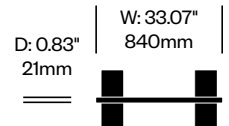

Single Screen, Pebbles Pattern	Number	List Price
Felt	HCBZ-FSS1-PBF	2,143.00
Contrasting Felt	HCBZ-FSS1-PBFC	2,489.00