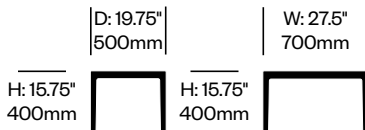

Large Rectangle Occasional Table	Number	List Price
JANUSfiber®	HCJC-QN-TOR28-J	827.00
JANUSfiber® with Wood Frame	HCJC-QN-TOR28-W	924.00

To order, specify:

1. Product number

Top for Large Rectangle Occasional Table	Number	List Price
Glass	HCJC-QN-GTR2820	372.00