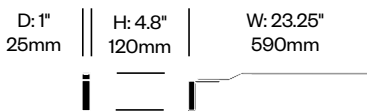

Panel Mounted Light for PREMISE	Number	List Price
Painted	LLM2-0023-19MLCN	315.00

Panel Mounted Light for Compose	Number	List Price
Painted	LLM2-0023-19MLCZ	315.00

Panel Mounted Light for UniGroup Too	Number	List Price
Painted	LLM2-0023-19MLCE	315.00