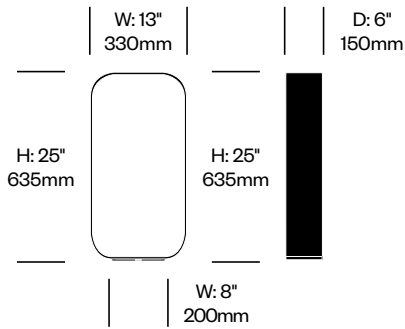

Large Table Light	Number	List Price
Standard Trim	LCT2-2508	550.00
Premium Trim	LCT2-2508	550.00