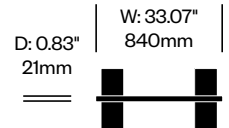

BuzziFalls Standing

BuzziSpace | Sas Adriaenssens | 2016 | Imported from the Netherlands

To order, specify:

1. Product number
2. Felt color
3. Contrasting felt color (if applicable)
4. Trim paint color

Single Screen, Parrots Pattern	Number	List Price
Felt	HCBZ-FSSI-PRF	1,872.00
Contrasting Felt	HCBZ-FSSI-PRFC	2,218.00