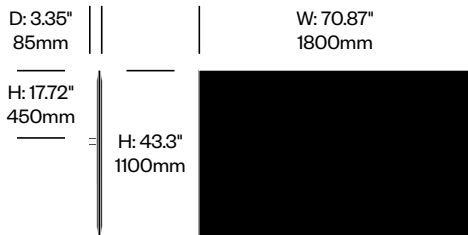

BuzziFrontDesk

BuzziSpace | BuzziSpace Studio | 2013 | Imported from the Netherlands

To order, specify:

1. Product number, including:

1 Bracket type

- 1 BuzziFix L (for worksurfaces with 0.47" to 1.1" thickness)
- 2 BuzziFix L-Plus (for worksurfaces with 1.1 to 1.69" thickness)
- 3 BuzziFix XL (for worksurfaces with 1.1 to 2.28" thickness)

2 Upholstery type

- F Felt
- 2 Fabric

2. Interior upholstery and color

3. Exterior upholstery and color (if contrasting colors specified)

4. Bracket paint color

Desk Mounted Screen with Square Corners, 70.87" x 43.3"

	Number	1 2	Felt	Grade A	Grade B	Grade C	Grade D	Grade E	Grade F
Felt or Fabric	HCBZ-FDS3-70Q	■ ■	1,488.00	1,691.00	1,945.00	2,043.00	2,097.00	2,361.00	
Contrasting Felt or Fabric	HCBZ-FDS3-70Q	■ ■ C	1,767.00	1,970.00	2,224.00	2,322.00	2,376.00	2,640.00