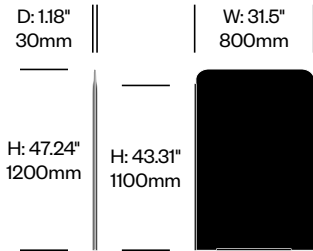

BuzziScreen Mix

BuzziSpace | Sas Adriaenssens | 2015 | Imported from the Netherlands

To order, specify:

1. Product number
2. Surface A upholstery and color
3. Surface B upholstery and color (if contrasting fabric is specified)
4. Zipper color

Low Screen, Start Panel	Number	Felt	Grade A	Grade B	Grade C	Grade D	Grade E	Grade F
Felt	HCBZ-SMS1-10F	677.00						
Fabric	HCBZ-SMS1-10		920.00	1,060.00	1,156.00	1,210.00	1,480.00	
Contrasting Felt	HCBZ-SMS1-10FC	965.00						
Contrasting Fabric	HCBZ-SMS1-10C		1,208.00	1,348.00	1,444.00	1,498.00	1,768.00