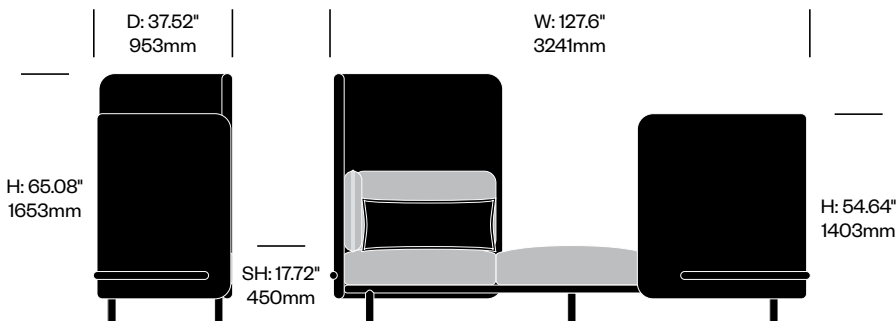

Three Seat Sofa with One High Back and One Medium Back, Open Left

	Number	Grade A	Grade B	Grade C	Grade D	Grade E
	HCBZ-SKL3-LMH2	19,203.00	20,913.00	21,764.00	22,237.00	
with Arm Cushions	HCBZ-SKL3-LMHA2	19,654.00	21,437.00	22,328.00	22,821.00	
with Anti-Theft Arm Cushions	HCBZ-SKL3-LMHAT2	19,913.00	21,696.00	22,587.00	23,080.00	