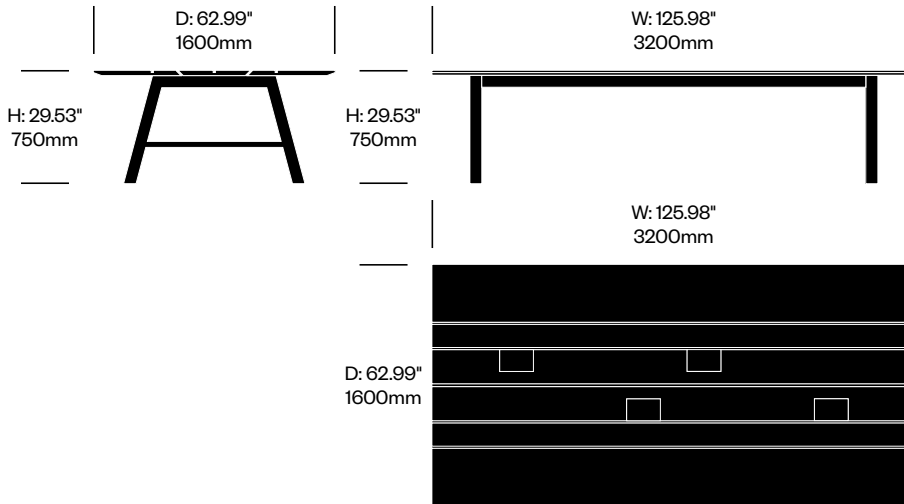

**WorkBench Collaborative Table,
Wood Top**

Number	Grade A	Grade B	Grade C	Grade D	Grade E
HCBZ-PNTW-W	14,952.00	16,146.00	16,640.00	17,358.00	17,942.00