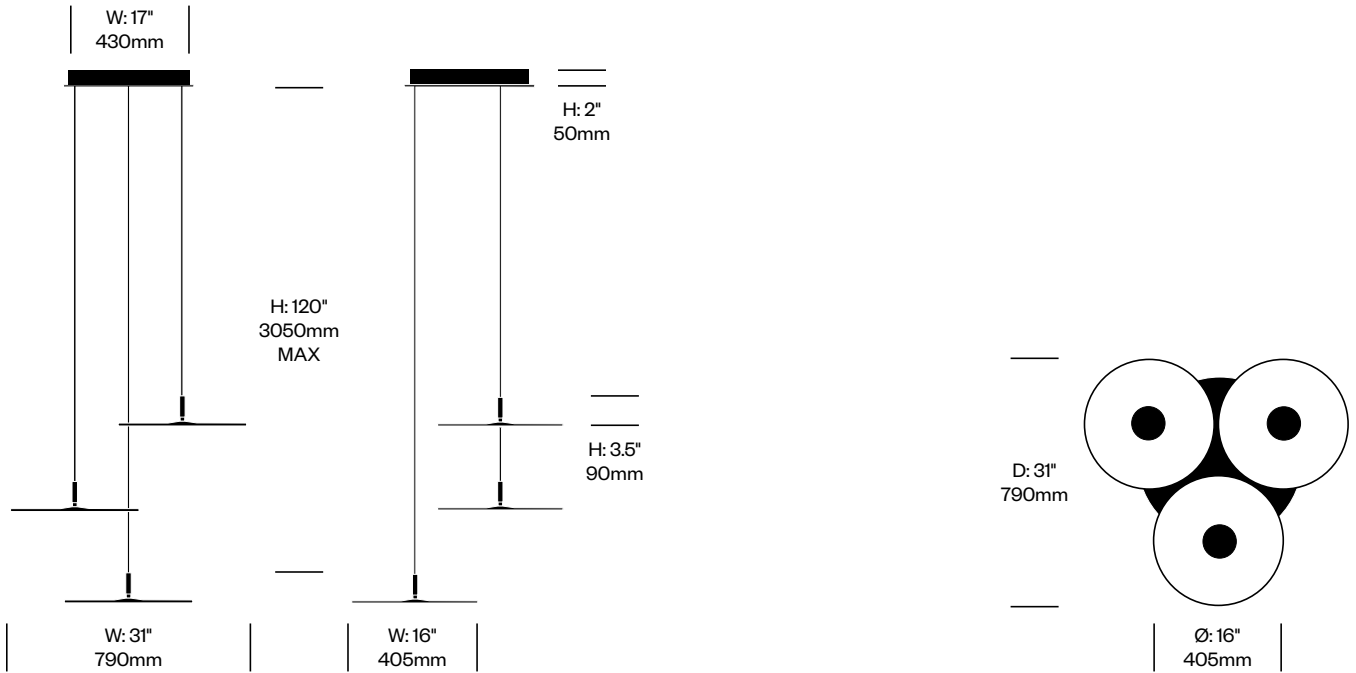

Pendant with Three Lights	Number	List Price
Large	LRP3-1610	2,020.00

Contour

Pablo Designs | Pablo Studio | 2015 | Imported from China, Assembled in the United States

Features and Specifications

Voltage:	120/220V 60Hz
Power consumption:	8 watts (table lights) 21.5 watts (floor light)
Color temperature:	3000K
Luminosity:	590 lumens (table lights) 1190 lumens (floor light)
Luminaire efficacy:	76 lumens/watt (table lights) 54 lumens/watt (floor light)
Color rendition index:	80+
Rated lifespan:	50,000 hours
Bulb type:	glare free, high output LED
Cord length:	8 feet (table lights) 9 feet (floor light)