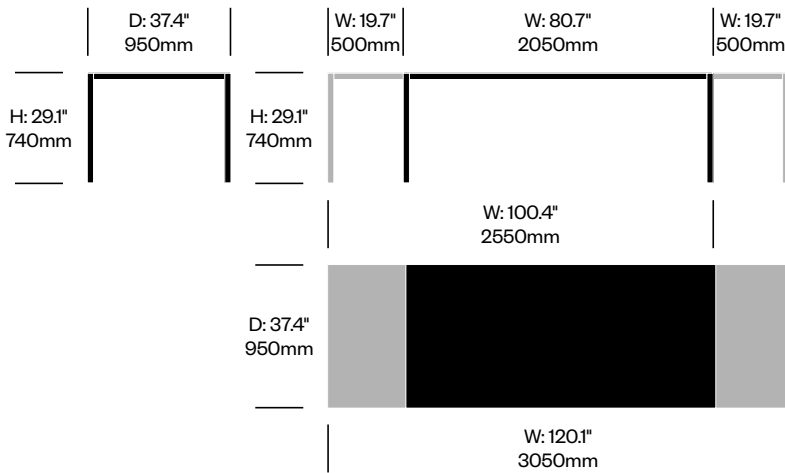

Medium Collaborative Table,

Extendable Width	Number	List Price
American Walnut	HCCS-NNTC-2E	11,875.00
Black Stained Oak	HCCS-NNTC-2E	11,875.00
Natural Oak	HCCS-NNTC-2E	11,875.00
Smoked Oak	HCCS-NNTC-2E	11,875.00