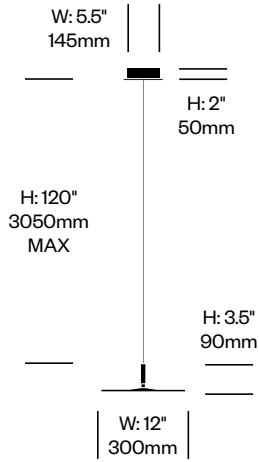

Circa

Pablo Designs | Pablo Studio | 2013 | Imported from China

To order, specify:

1. Product number
2. Trim color

Pendant with One Light	Number	List Price
Small	LRP1-1210	425.00