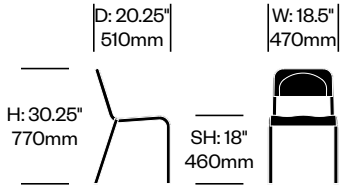

1951™

Emeco | Adrian van Hooydonk, BMW Designworks | 2005 | Made in the United States

To order, specify:

1. Product number, including:

1 **Glide type**

☐ Felt (add $20.00 to list price)

☐ Plastic

2. Seat and back trim color

3. Frame trim color

Stacking Side Chair

Number **1**

List Price

Recycled Polyethylene (PET)

HCEM-19S4-■

565.00