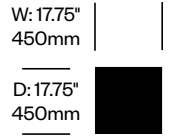

Quinta

JANUS et Cie

To order, specify:

1. Product number (optional glass top sold separately)
2. JANUSfiber® color
3. Leg wood color (if applicable)

Square Occasional Table	Number	List Price
JANUSfiber®	HCJC-QN-TQ18-J	708.00
JANUSfiber® with Wood Frame	HCJC-QN-TQ18-W	794.00

To order, specify:

1. Product number

Top for Square Occasional Table	Number	List Price
Glass	HCJC-QN-GTQ1818	314.00

To order, specify:

1. Product number (optional glass top sold separately)
2. JANUSfiber® color
3. Leg wood color (if applicable)