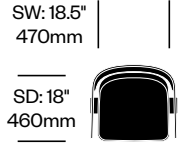

BuzziFloat

BuzziSpace | Alain Gilles | 2016 | Imported from the Netherlands

To order, specify:

1. Product number
2. Upholstery and color (if applicable)
3. Frame wood color
4. Base paint color

Conference Chair	Number	List Price
Leather Seat	HCBZ-FLC4-1P	3,001.00
Fabric Grade A Seat	HCBZ-FLC4-2P	2,524.00
Fabric Grade B Seat	HCBZ-FLC4-2P	2,620.00
Fabric Grade C Seat	HCBZ-FLC4-2P	2,668.00
Fabric Grade D Seat	HCBZ-FLC4-2P	2,692.00
Wood Seat	HCBZ-FLC4-WP	1,904.00