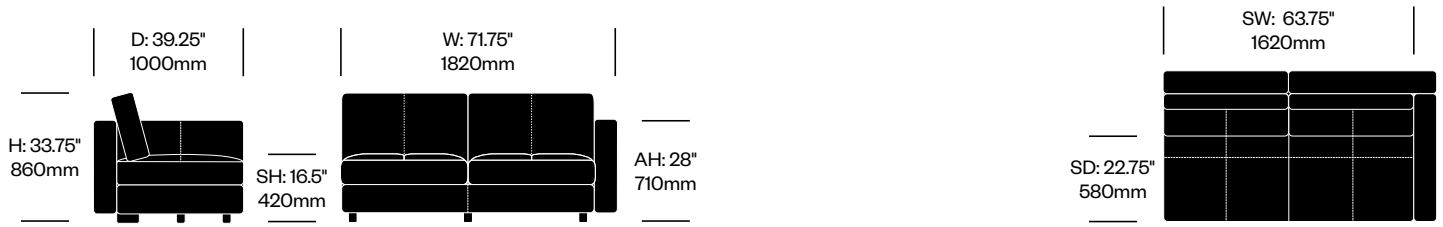

Massimosistema

Poltrona Frau | Poltrona Frau R+D | 2009 | Imported from Italy

To order, specify:

1. Product number
2. Upholstery and color

Two Seat with High Left Arm	Number	List Price
Leather	HCPF-MSS2-H0	8,740.00