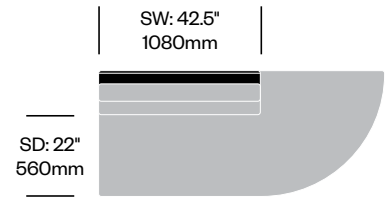

Stain repellent option:

- 1. Add \$98.86 to list price
 - 2. Add **P** to product number
- Example: HCCL-LYLC-R22**P**

Curved Lounge with

Curve on Right	Number	1 2	Grade A	Grade B	Grade C	Grade D	Grade E	Grade F	Grade G	Grade H	Leather A	Leather B
Polished Aluminum Legs	HCCL-LYLC-R	■ ■	5,018.33	5,253.34	5,539.48	5,788.08	6,401.48	6,661.07	7,624.20	8,145.38	8,187.47	9,590.83
Painted Legs Grade A	HCCL-LYLC-R	■ ■	5,123.24	5,358.25	5,644.39	5,892.99	6,506.39	6,765.98	7,729.11	8,250.29	8,292.38	9,695.74
Painted Legs Grade B	HCCL-LYLC-R	■ ■	5,140.37	5,375.38	5,661.52	5,910.12	6,523.52	6,783.11	7,746.24	8,267.42	8,309.51	9,712.87