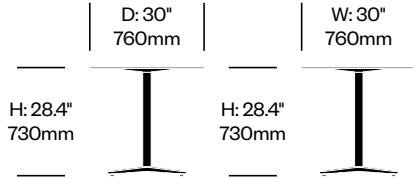

2 Inch: X Base

Emeco | Jasper Morrison | 2019 | Made in the United States

To order, specify:

1. Product number
2. Top surface and color
3. Base trim color

STANDARD HEIGHT COLLABORATIVE TABLE WITH X BASE, 30" ROUND

Black Base	Number	List Price
Laminate Grade A	HCEM-2NTC-R30-LXL	1,215.00
Laminate Grade B	HCEM-2NTC-R30-LXL	1,670.00
Accoya	HCEM-2NTC-R30-LXW	1,905.00
Ash	HCEM-2NTC-R30-LXW	1,295.00
Walnut	HCEM-2NTC-R30-LXW	1,715.00
Silver Base	Number	List Price
Hand-Brushed, Clear Anodized Aluminum	HCEM-2NTC-R30-LXA	1,605.00
Laminate Grade A	HCEM-2NTC-R30-LXL	1,090.00
Laminate Grade B	HCEM-2NTC-R30-LXL	1,545.00
Accoya	HCEM-2NTC-R30-LXW	1,775.00
Ash	HCEM-2NTC-R30-LXW	1,185.00
Walnut	HCEM-2NTC-R30-LXW	1,590.00