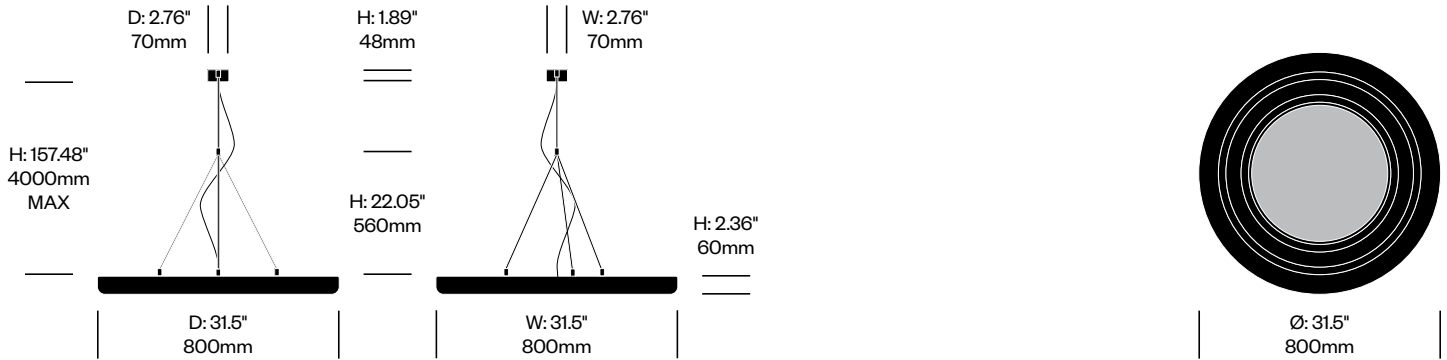

BuzziMoon

BuzziSpace | BuzziSpace Studio | 2016 | Imported from the Netherlands

To order, specify:

1. Product number
2. Upholstery and color

Small Pendant Light, Flat	Number	Grade A	Grade B	Grade C	Grade D	Grade E	Grade F
Fabric	HCBZ-MNP1-F	4,207.00	4,904.00	4,970.00	5,005.00	5,189.00	