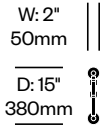

Infinito Wall

Cassina | Franco Albini | 2020 | Imported from Italy

To order, specify:

1. Product number
2. Wood color

Low Frame	Number	List Price
American Walnut	HCCS-IWBC-F1	1,650.00
Black Stained Ash	HCCS-IWBC-F1	1,405.00
Natural Ash	HCCS-IWBC-F1	1,405.00