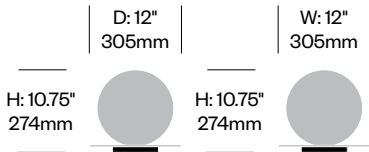

Table Light, 10"	Number	List Price
	HCPL-BST2-10	425.00