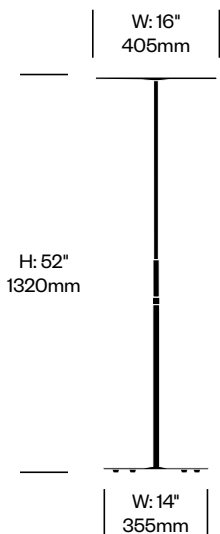

Floor Light	Number	List Price
Without Pedestal	LRFO-5208	825.00