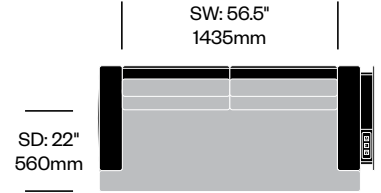

Stain repellent option:

- 1. Add \$98.56 to list price
 - 2. Add **P** to product number
- Example: HCCL-LYL2-BL22**P**

Two Seat Sofa with

Drawer on Left	Number	1 2	Grade A	Grade B	Grade C	Grade D	Grade E	Grade F	Grade G	Grade H	Leather A	Leather B
Polished Aluminum Legs	HCCL-LYL2-BL	■ ■	8,861.95	9,114.53	9,422.06	9,689.24	10,348.47	10,627.44	11,662.52	12,222.63	12,277.29	13,789.10
Painted Legs Grade A	HCCL-LYL2-BL	■ ■	8,931.90	9,184.48	9,492.01	9,759.19	10,418.42	10,697.39	11,732.47	12,292.58	12,347.24	13,859.05
Painted Legs Grade B	HCCL-LYL2-BL	■ ■	8,943.32	9,195.90	9,503.43	9,770.61	10,429.84	10,708.81	11,743.89	12,304.00	12,358.66	13,870.47