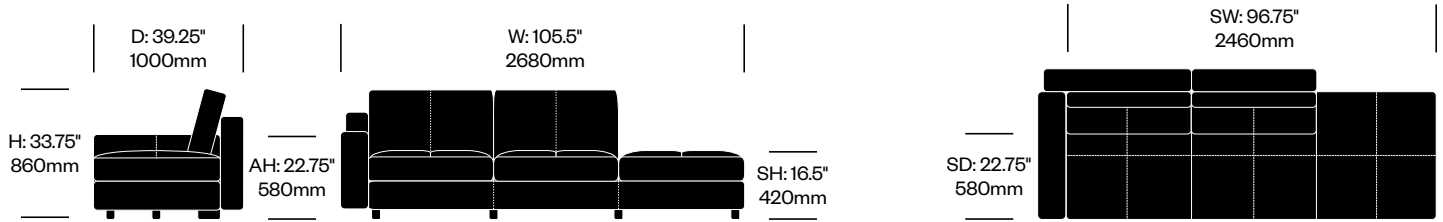

Massimosistema

Poltrona Frau | Poltrona Frau R+D | 2009 | Imported from Italy

To order, specify:

1. Product number
2. Upholstery and color

Two Seat with

Low Right Arm, Bench on Left

Number

List Price

Leather	HCPF-MSSN-OL	10,720.00