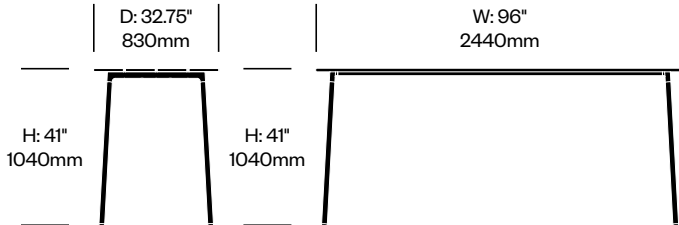

Run

Emeco | Sam Hecht and Kim Colin | 2016 | Made in the United States

To order, specify:

1. Product number
2. Top wood or trim color
3. Base trim color