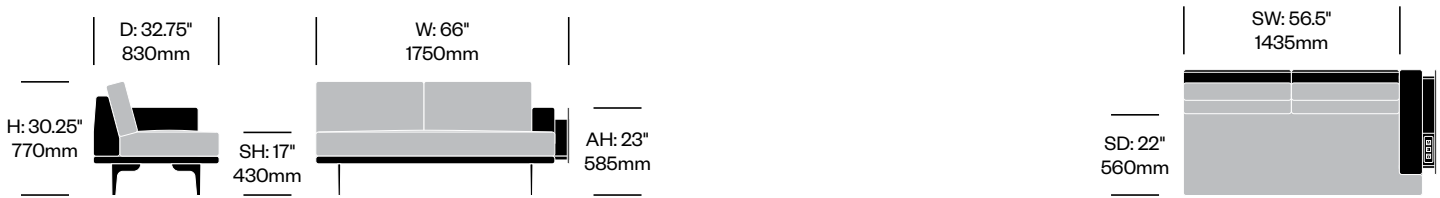

Stain repellent option:

- 1. Add \$98.56 to list price
 - 2. Add **P** to product number
- Example: HCCL-LYL2-LN22**P**

Two Seat Sofa with

Arm on Left	Number	1 2	Grade A	Grade B	Grade C	Grade D	Grade E	Grade F	Grade G	Grade H	Leather A	Leather B
Polished Aluminum Legs	HCCL-LYL2-LN	■ ■	4,998.29	5,227.98	5,507.58	5,750.47	6,349.84	6,603.46	7,544.54	8,053.77	8,105.16	9,480.31
Painted Legs Grade A	HCCL-LYL2-LN	■ ■	5,068.24	5,297.93	5,577.53	5,820.42	6,419.79	6,673.41	7,614.49	8,123.72	8,175.11	9,550.26
Painted Legs Grade B	HCCL-LYL2-LN	■ ■	5,079.66	5,309.35	5,588.95	5,831.84	6,431.21	6,684.83	7,625.91	8,135.14	8,186.53	9,561.68