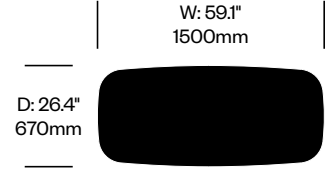

Volage EX-S

Cassina | Philippe Starck | 2018 | Imported from Italy

To order, specify:

1. Product number
2. Top stone color
3. Base trim color

Small Occasional Table, Single Tier	Number	List Price
Black Marquiña Marble	HCCS-VXTO-11	3,880.00
Calacatta Marble	HCCS-VXTO-11	5,795.00
Emperador Marble	HCCS-VXTO-11	3,880.00
Grey Carnico Marble	HCCS-VXTO-11	3,880.00
Sahara Noir Marble	HCCS-VXTO-11	5,795.00
White Carrara Marble	HCCS-VXTO-11	3,560.00