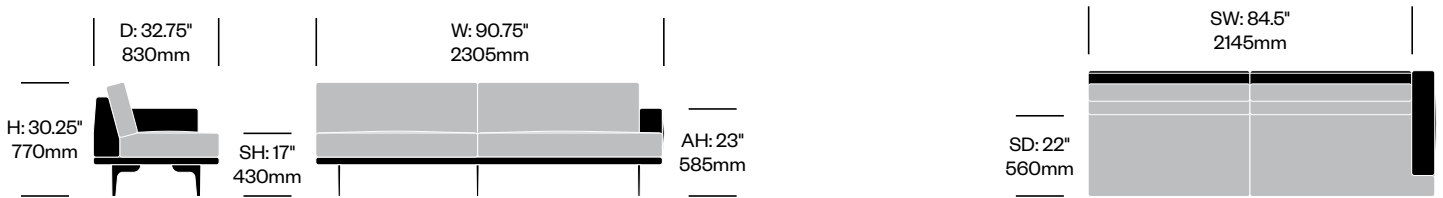

Stain repellent option:

- 1. Add \$127.69 to list price
 - 2. Add **P** to product number
- Example: HCCL-LYL3-RR22**P**

Three Seat Sofa with Arm and Drawer on Right

	Number	1 2	Grade A	Grade B	Grade C	Grade D	Grade E	Grade F	Grade G	Grade H	Leather A	Leather B
Polished Aluminum Legs	HCCL-LYL3-RR	■ ■	9,868.50	10,187.92	10,576.76	10,914.66	11,748.32	12,101.04	13,410.04	14,118.32	14,188.26	16,100.34
Painted Legs Grade A	HCCL-LYL3-RR	■ ■	9,973.41	10,292.83	10,681.67	11,019.57	11,853.23	12,205.95	13,514.95	14,223.23	14,293.17	16,205.25
Painted Legs Grade B	HCCL-LYL3-RR	■ ■	9,990.54	10,309.96	10,698.80	11,036.70	11,870.36	12,223.08	13,532.08	14,240.36	14,310.30	16,222.38