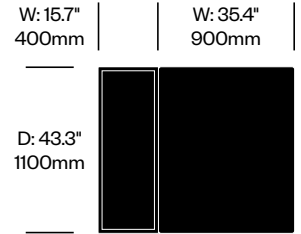

Mex-Hi

Cassina | Piero Lissoni | 2020 | Imported from Italy

To order, specify:

1. Product number
2. Upholstery and color
3. Tray wood color
4. Base trim color

OTTOMAN WITH INTEGRATED WOOD TRAY

Chrome Base	Number	List Price
Leather with American Walnut	HCCS-MHTO-21W	5,475.00
Leather with Black Stained Oak	HCCS-MHTO-21W	5,145.00
Leather with Natural Oak	HCCS-MHTO-21W	5,145.00
Fabric with American Walnut	HCCS-MHTO-22W	5,290.00
Fabric with Black Stained Oak	HCCS-MHTO-22W	4,960.00
Fabric with Natural Oak	HCCS-MHTO-22W	4,960.00

Matte Anthracite Base	Number	List Price
Leather with American Walnut	HCCS-MHTO-21W	4,980.00
Leather with Black Stained Oak	HCCS-MHTO-21W	4,650.00
Leather with Natural Oak	HCCS-MHTO-21W	4,650.00
Fabric with American Walnut	HCCS-MHTO-22W	4,795.00
Fabric with Black Stained Oak	HCCS-MHTO-22W	4,465.00
Fabric with Natural Oak	HCCS-MHTO-22W	4,465.00