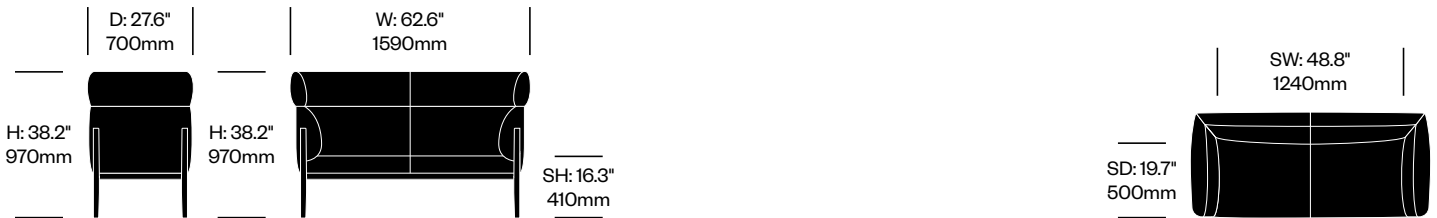

Two Seat Sofa with High Back	Number	List Price
Leather	HCCS-CSL2-H1	11,445.00
Fabric	HCCS-CSL2-H2	10,260.00