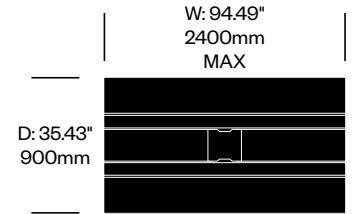

BuzziPicNic

BuzziSpace | Alain Gilles | 2014 | Imported from the Netherlands

To order, specify:

1. Product number
2. Top laminate color (if applicable)
3. Wood color

Bar Height Meet Collaborative Tables

35.43" Depth, Laminate Top	Number	Grade A	Grade B	Grade C	Grade D	Grade E
62.99" Width	HCBZ-PNTM-H3562L	3,605.00	3,652.00	3,726.00	4,012.00	4,151.00
70.87" Width	HCBZ-PNTM-H3570L	3,781.00	3,829.00	3,905.00	4,198.00	4,352.00
78.74" Width	HCBZ-PNTM-H3578L	3,838.00	3,894.00	3,947.00	4,268.00	4,418.00
86.61" Width	HCBZ-PNTM-H3586L	3,899.00	3,958.00	4,054.00	4,342.00	4,486.00
94.49" Width	HCBZ-PNTM-H3594L	4,043.00	4,114.00	4,178.00	4,433.00	4,654.00