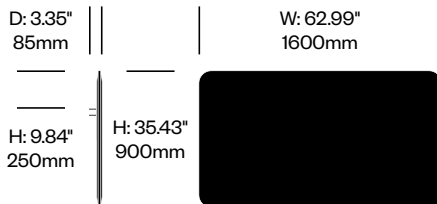

Desk Mounted Screen with Rounded Corners, 62.99" x 35.43"

	Number	1	2	Felt	Grade A	Grade B	Grade C	Grade D	Grade E	Grade F
Felt or Fabric	HCBZ-FDS1-62R	■	■	1,283.00	1,486.00	1,665.00	1,737.00	1,777.00	1,979.00	
Contrasting Felt or Fabric	HCBZ-FDS1-62R	■	■	C	1,562.00	1,765.00	1,944.00	2,016.00	2,056.00	2,258.00