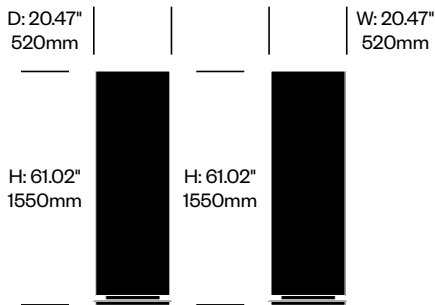

Medium Cylinder Totem	Number	Grade A	Grade B	Grade C	Grade D	Grade E	Grade F
Flat Base	HCBZ-TTS2-22	3,239.00	3,647.00	3,812.00	3,902.00	4,363.00	
Base on Casters	HCBZ-TTS2-2C2	3,715.00	4,123.00	4,288.00	4,378.00	4,839.00