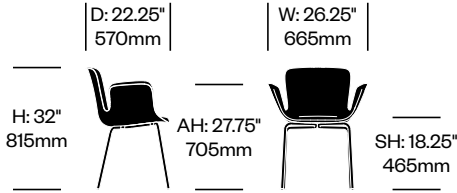

Juli Soft

Cappellini | Werner Aisslinger | 2020 | Made in the United States

To order, specify:

1. Product number
2. Upholstery and color
3. Base trim or wood color

Side Chair with Four Metal Legs

Number

List Price

Fabric Grade B	HCCE-JSS4-M2	Currently Unavailable
Fabric Grade C	HCCE-JSS4-M2	1,465.00
Fabric Grade D	HCCE-JSS4-M2	Currently Unavailable
Fabric Grade E	HCCE-JSS4-M2	1,520.00
Fabric Grade F	HCCE-JSS4-M2	1,520.00