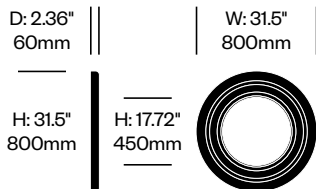

Small Screen, 3D Drop	Number	Grade A	Grade B	Grade C	Grade D	Grade E	Grade F
Fabric with Antiskid Back	HCBZ-DNS1-PA	1,891.00	2,164.00	2,270.00	2,332.00	2,640.00	
Fabric with Fabric Back	HCBZ-DNS1-P2	2,400.00	2,750.00	2,886.00	2,968.00	3,367.00