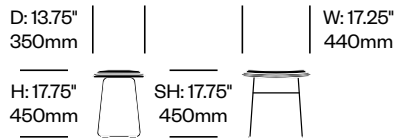

Low Stool	Number	COM/COL	List Price
Leather	HCCE-HPS1-1	970.00	1,330.00
Fabric	HCCE-HPS1-2	940.00	1,040.00
Faux Leather	HCCE-HPS1-3	940.00	970.00