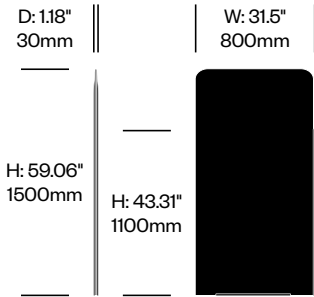

BuzziScreen Mix

BuzziSpace | Sas Adriaenssens | 2015 | Imported from the Netherlands

To order, specify:

1. Product number
2. Surface A upholstery and color
3. Surface B upholstery and color (if contrasting fabric is specified)
4. Zipper color

Medium Screen, Stop Panel	Number	Felt	Grade A	Grade B	Grade C	Grade D	Grade E	Grade F
Felt	HCBZ-SMS2-01F	778.00						
Fabric	HCBZ-SMS2-01		1,087.00	1,250.00	1,366.00	1,432.00	1,766.00	
Contrasting Felt	HCBZ-SMS2-01FC	1,066.00						
Contrasting Fabric	HCBZ-SMS2-01C		1,375.00	1,538.00	1,654.00	1,720.00	2,054.00