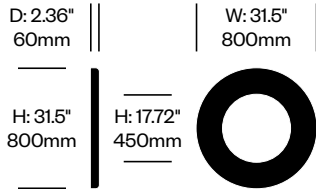

BuzziDonut

BuzziSpace | BuzziSpace Studio | 2014 | Imported from the Netherlands

To order, specify:

1. Product number
2. Upholstery and color

Small Screen, Flat	Number	Grade A	Grade B	Grade C	Grade D	Grade E	Grade F
Fabric with Antiskid Back	HCBZ-DNS1-FA	1,700.00	1,973.00	2,083.00	2,142.00	2,450.00	
Fabric with Fabric Back	HCBZ-DNS1-F2	2,209.00	2,559.00	2,699.00	2,778.00	3,177.00