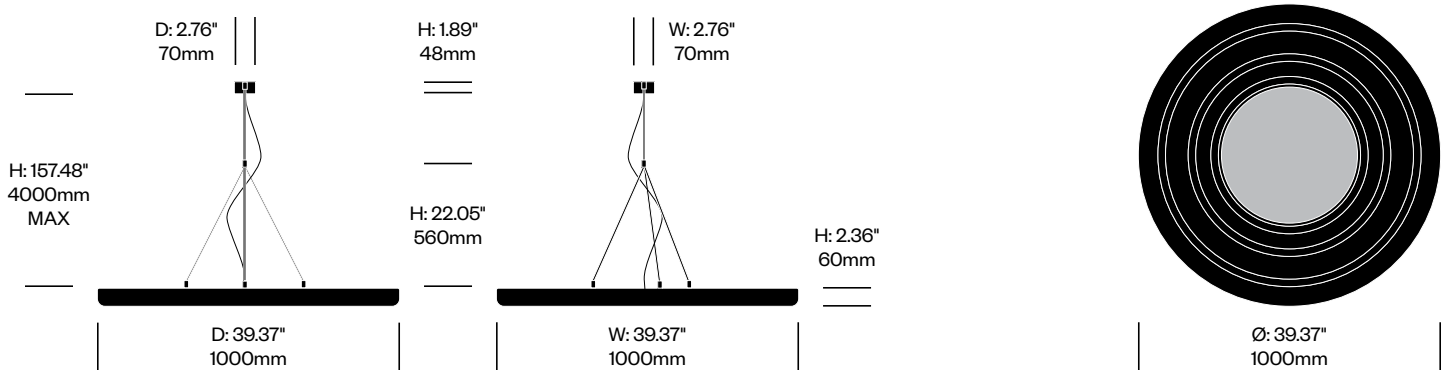

Medium Pendant Light, 3D Drop	Number	Grade A	Grade B	Grade C	Grade D	Grade E	Grade F
Fabric	HCBZ-MNP2-P	4,555.00	5,380.00	5,456.00	5,497.00	5,710.00