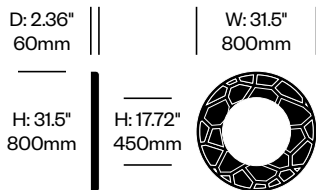

Small Screen, 3D Leaf	Number	Grade A	Grade B	Grade C	Grade D	Grade E	Grade F
Fabric with Antiskid Back	HCBZ-DNS1-LA	1,891.00	2,164.00	2,270.00	2,332.00	2,640.00	
Fabric with Fabric Back	HCBZ-DNS1-L2	2,400.00	2,750.00	2,886.00	2,968.00	3,367.00