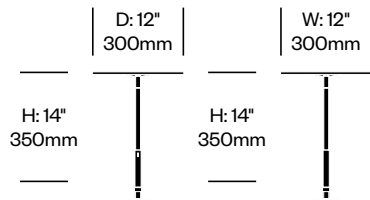

Grommet Mounted Light	Number	List Price
	LRT1-1408-G	550.00