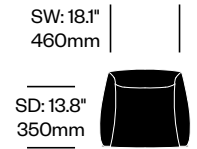

Cotone

Cassina | Ronan and Erwan Bouroullec | 2017 | Imported from Italy

To order, specify:

1. Product number
2. Upholstery and color
3. Frame trim color

Side Chair	Number	List Price
Leather	HCCS-CTS4-1	2,855.00
Fabric	HCCS-CTS4-2	2,785.00