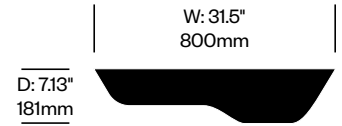

BuzziPlank

BuzziSpace | Gerd Couckhuyt | 2016 | Imported from Germany

To order, specify:

1. Product number
2. Wood color

Medium Shelf, Right	Number	List Price
Black Stained Ash	HCBZ-PLAS-MR	799.00
Natural Ash	HCBZ-PLAS-MR	712.00
Walnut Stained Ash	HCBZ-PLAS-MR	814.00
White Wash Ash	HCBZ-PLAS-MR	799.00