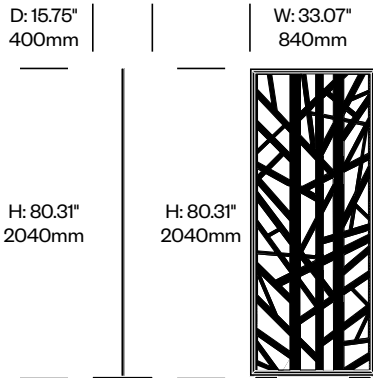

BuzziFalls Standing

BuzziSpace | Sas Adriaenssens | 2016 | Imported from the Netherlands

To order, specify:

1. Product number
2. Felt color
3. Contrasting felt color (if applicable)
4. Trim paint color

Single Screen, Grid Pattern	Number	List Price
Felt	HCBZ-FSSI-GRF	1,872.00
Contrasting Felt	HCBZ-FSSI-GRFC	2,218.00