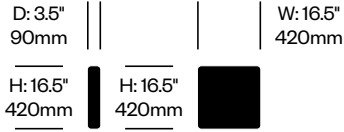

Massimosistema

Poltrona Frau | Poltrona Frau R+D | 2009 | Imported from Italy

To order, specify:

1. Product number
2. Upholstery and color

Square Pillow	Number	List Price
Leather	HCPF-MSCS	480.00