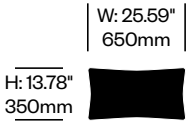

Cushion	Number	Grade A	Grade B	Grade C	Grade D
Fabric	HCBZ-HBC-2	361.00	488.00	539.00	569.00

To order, specify:

1. Product number

Light	Number	List Price
	HCBZ-HBL-B	839.00