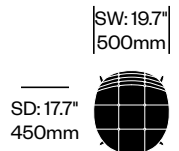

SIDE CHAIR

Leather	Number	List Price
Gloss Shell, Gloss Base	HCCS-CPS4-GG1	1,270.00
Gloss Shell, Chrome Base	HCCS-CPS4-GC1	1,325.00
Matte Shell, Matte Base	HCCS-CPS4-MM1	1,305.00
Matte Shell, Chrome Base	HCCS-CPS4-MC1	1,495.00

Fabric	Number	List Price
Gloss Shell, Gloss Base	HCCS-CPS4-GG2	1,200.00
Gloss Shell, Chrome Base	HCCS-CPS4-GC2	1,285.00
Matte Shell, Matte Base	HCCS-CPS4-MM2	1,235.00
Matte Shell, Chrome Base	HCCS-CPS4-MC2	1,415.00