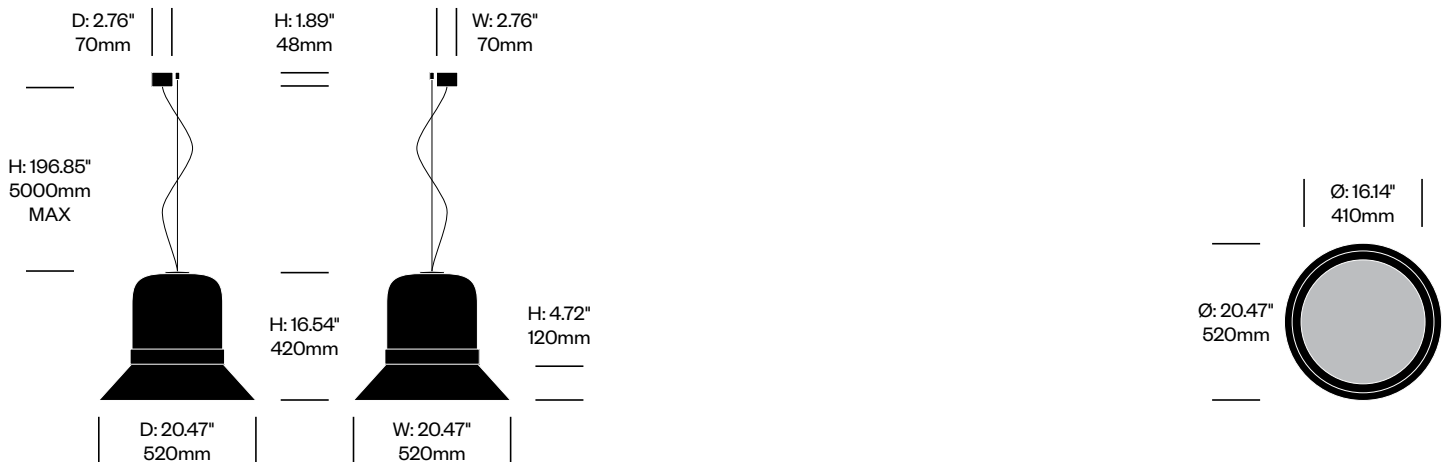

1. Product number
2. Upholstery and color
3. Shade paint color
4. Ring paint color
5. Cable trim color

Small Pendant Light	Number	Grade A	Grade B	Grade C	Grade D	Grade E
79.74" (2000mm) Cables	HCBZ-HTP1-1	3,959.00	3,990.00	4,006.00	4,014.00	4,056.00
196.85" (5000mm) Cables	HCBZ-HTP1-2	4,170.00	4,201.00	4,217.00	4,225.00	4,267.00