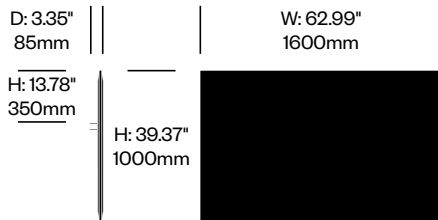

BuzziFrontDesk

BuzziSpace | BuzziSpace Studio | 2013 | Imported from the Netherlands

To order, specify:

1. Product number, including:

1 Bracket type

- 1 BuzziFix L (for worksurfaces with 0.47" to 1.1" thickness)
- 2 BuzziFix L-Plus (for worksurfaces with 1.1 to 1.69" thickness)
- 3 BuzziFix XL (for worksurfaces with 1.1 to 2.28" thickness)

2 Upholstery type

- F Felt
- 2 Fabric

2. Interior upholstery and color

3. Exterior upholstery and color (if contrasting colors specified)

4. Bracket paint color

Desk Mounted Screen with Square Corners, 62.99" x 39.37"

	Number	1	2	Felt	Grade A	Grade B	Grade C	Grade D	Grade E	Grade F
Felt or Fabric	HCBZ-FDS2-62Q	■	■	1,344.00	1,548.00	1,779.00	1,850.00	1,891.00	2,092.00	
Contrasting Felt or Fabric	HCBZ-FDS2-62Q	■	■ C	1,623.00	1,827.00	2,058.00	2,129.00	2,170.00	2,371.00