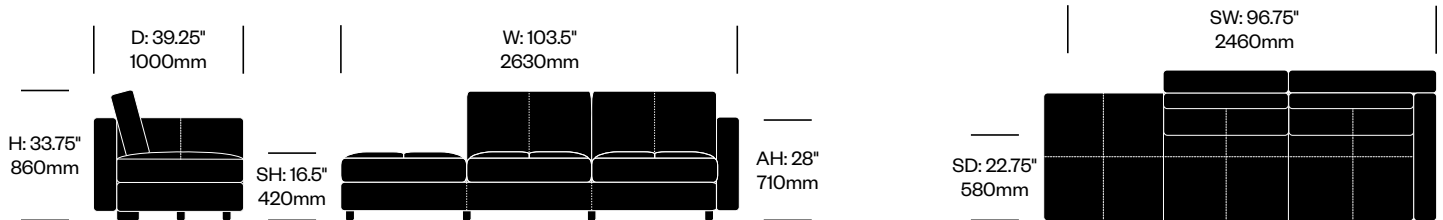

Two Seat with

High Left Arm, Bench on Right

Number

List Price

Leather	HCPF-MSSN-HO	10,720.00