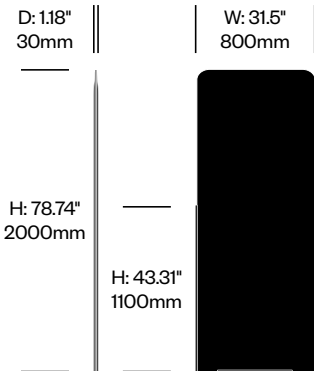

**Medium Screen,
Start Panel with Split**

	Number	Felt	Grade A	Grade B	Grade C	Grade D	Grade E	Grade F
Felt	HCBZ-SMS2-20F	895.00						
Fabric	HCBZ-SMS2-20		1,205.00	1,364.00	1,481.00	1,547.00	1,880.00	
Contrasting Felt	HCBZ-SMS2-20FC	1,183.00						
Contrasting Fabric	HCBZ-SMS2-20C		1,493.00	1,652.00	1,769.00	1,835.00	2,168.00