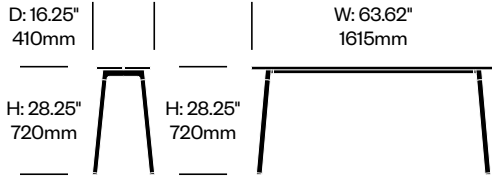

Run

Emeco | Sam Hecht and Kim Colin | 2016 | Made in the United States

To order, specify:

1. Product number
2. Top wood or trim color
3. Base trim color