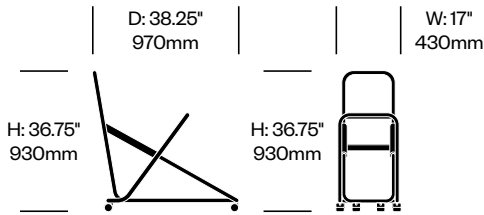

To order, specify:

1. Product number
2. Paint color

Trolley Cart	Number	List Price
Stacks 12 Chairs	HCCE-NWTC	785.00