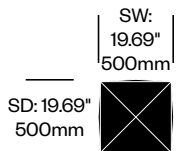

1. Product number
2. Upholstery and color

Solo Pouf, Flat	Number	Grade A	Grade B	Grade C	Grade D
Fabric with Antiskid Bottom	HCBZ-CBPF-12A	582.00	691.00	736.00	761.00
Fabric with Wood Bottom	HCBZ-CBPF-12W	727.00	845.00	889.00	914.00
Fabric with Casters	HCBZ-CBPF-12C	1,105.00	1,224.00	1,267.00	1,295.00