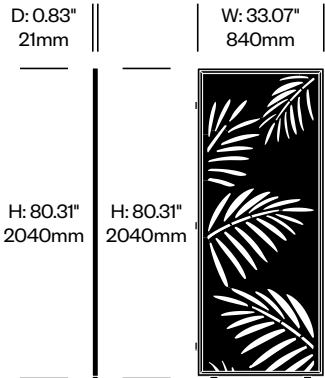

BuzziFalls Standing

BuzziSpace | Sas Adriaenssens | 2016 | Imported from the Netherlands

To order, specify:

1. Product number
2. Felt color
3. Contrasting felt color (if applicable)
4. Trim paint color

Add On Screen, Palms Pattern	Number	List Price
Felt	HCBZ-FSSA-PLF	1,633.00
Contrasting Felt	HCBZ-FSSA-PLFC	1,979.00