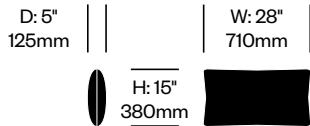

Rectangle Pillow, 28"x15"	Number	Grade A	Grade B	Grade C	Grade D	Grade E	Grade F	Grade G
Polyester Fill	HCJC-JP-P2815-SNN	231.00	356.00	401.00	439.00	477.00	536.00	592.00
Polyester Fill with Water Resistant Muslin Wrap	HCJC-JP-P2815-SNM	311.00	437.00	480.00	519.00	557.00	617.00	671.00