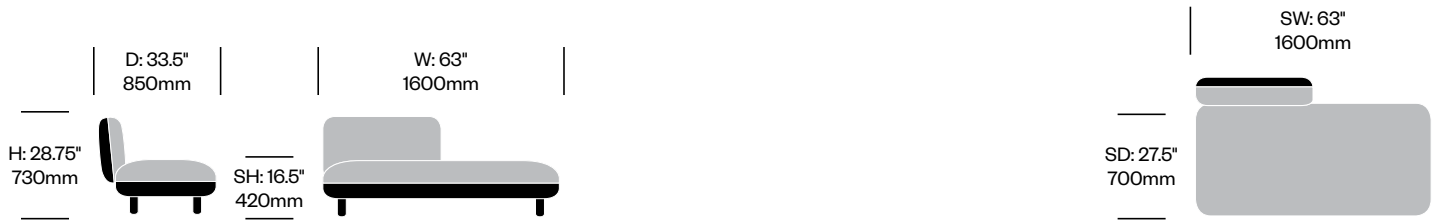

Three Seat Sofa	Number	COM/COL	List Price
Leather	HCCE-HBL3-A1W	12,760.00	17,020.00
Fabric	HCCE-HBL3-A2W	12,500.00	14,015.00
Faux Leather	HCCE-HBL3-A3W	12,500.00	12,760.00

One Seat without Arms, Bench on Left	Number	COM/COL	List Price
Leather	HCCE-HBL1-NL1W	6,215.00	8,845.00
Fabric	HCCE-HBL1-NL2W	6,120.00	6,790.00
Faux Leather	HCCE-HBL1-NL3W	6,120.00	6,215.00