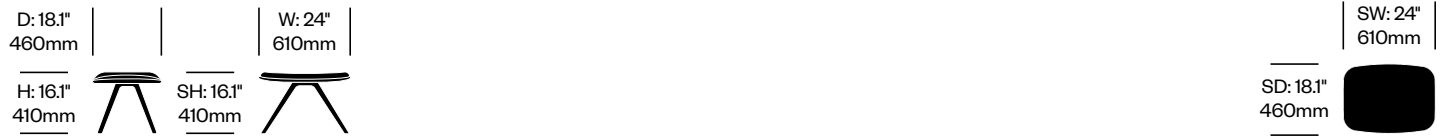

P22

Cassina | Patrick Norguet | 2013 | Imported from Italy

To order, specify:

1. Product number
2. Upholstery and color
3. Base trim color

Lounge Chair	Number	COM/COL	List Price
Leather	HCCS-P2L1-1	6,415.00	7,505.00
Fabric	HCCS-P2L1-2	6,135.00	6,990.00