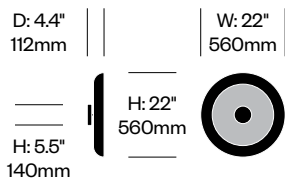

Flush Mounted Light, 22"	Number	List Price
	HCPL-NVM2-22	750.00