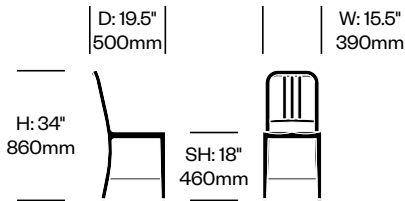

Side Chair	Number	List Price
Recycled Polyethylene (PET)	HCEM-NIS4	475.00