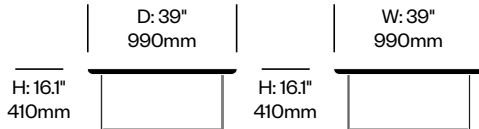

Torei

Cassina | Luca Nichetto | 2013 | Imported from Italy

To order, specify:

1. Product number
2. Top wood color

Square Occasional Table	Number	List Price
Black Stained Ash	HCCS-1639-TSW	2,810.00
Natural Ash	HCCS-1639-TSW	2,570.00