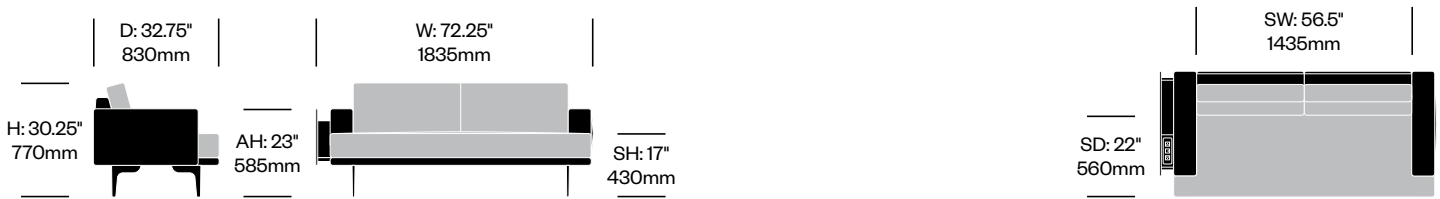

Stain repellent option:

- 1. Add \$98.56 to list price
 - 2. Add **P** to product number
- Example: HCCL-LYL2-BN22**P**

Two Seat Sofa	Number	1 2	Grade A	Grade B	Grade C	Grade D	Grade E	Grade F	Grade G	Grade H	Leather A	Leather B
Polished Aluminum Legs	HCCL-LYL2-BN		5,470.19	5,722.77	6,030.30	6,297.48	6,956.71	7,235.68	8,270.76	8,830.87	8,885.53	10,397.34
Painted Legs Grade A	HCCL-LYL2-BN		5,540.14	5,792.72	6,100.25	6,367.43	7,026.66	7,305.63	8,340.71	8,900.82	8,955.48	10,467.29
Painted Legs Grade B	HCCL-LYL2-BN		5,551.56	5,804.14	6,111.67	6,378.85	7,038.08	7,317.05	8,352.13	8,912.24	8,966.90	10,478.71