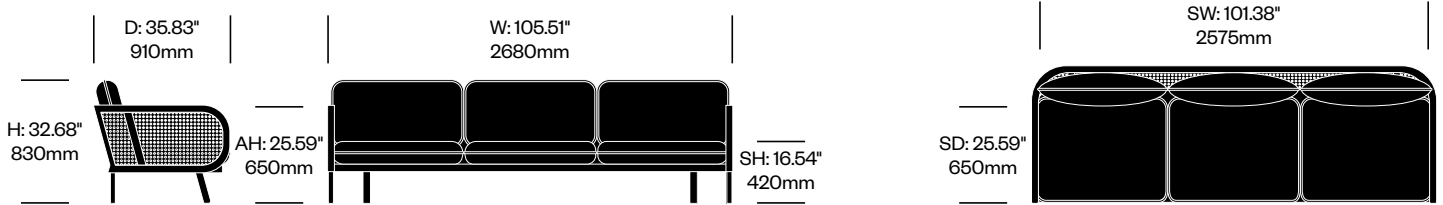

Three Seat Sofa	Number	Grade A	Grade B	Grade C	Grade D
Fabric with Natural Ash	HCBZ-CNL3-2	16,835.00	17,398.00	17,900.00	17,676.00
Fabric with Black Stained Ash	HCBZ-CNL3-2	17,336.00	18,180.00	17,834.00	18,336.00