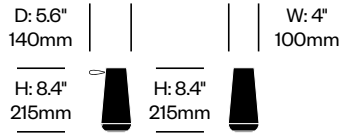

To order, specify:

1. Product number

Audio Lantern	Number	List Price
	HCPL-UMT1-08	325.00

USB Wall Charger	Number	List Price
	HCPL-UMSV-T1UWC	64.00

HAWORTH

Rugs

Rugs

Ancillary Brands | North America Price List | January 2024