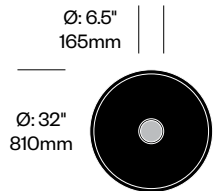

Pendant Light, 32"	Number	List Price
	HCPL-SNP3-32	950.00