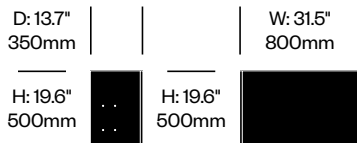

Case with Two Wood Doors,

For Use with High Frame

	Number	List Price
American Walnut	HCCS-IWBC-C2W2	6,115.00
Black Stained Ash	HCCS-IWBC-C2W2	4,735.00
Natural Ash	HCCS-IWBC-C2W2	4,735.00