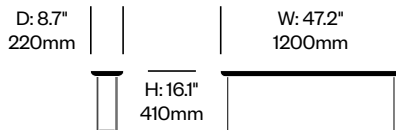

Rectangle Occasional Table	Number	List Price
Black Stained Ash	HCCS-1647-TAW	1,880.00
Canaletto Walnut	HCCS-1647-TAW	1,860.00
Natural Ash	HCCS-1647-TAW	1,785.00
Red Stained Ash	HCCS-1647-TAW	1,760.00