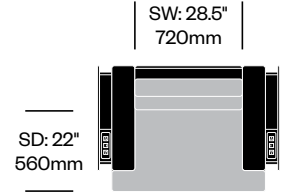

Stain repellent option:

- 1. For lounge chair with two drawers, add \$71.08 to list price
- 2. For two seat sofa without arms, add \$92.22 to list price
- 3. Add **P** to product number

Example: HCCL-LYL1-BB2**P**