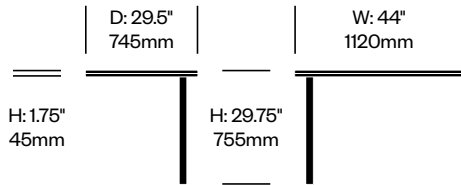

BuzziBracks

BuzziSpace | Alain Gilles | 2018 | Imported from the Netherlands

To order, specify:

1. Product number
2. Top wood color
3. Frame paint color

Side A Worktop, 44" x 29.5"	Number	List Price
Wood	HCBZ-BRWA-4429NW	2,627.00
Wood with Cable Entry	HCBZ-BRWA-4429CW	2,682.00