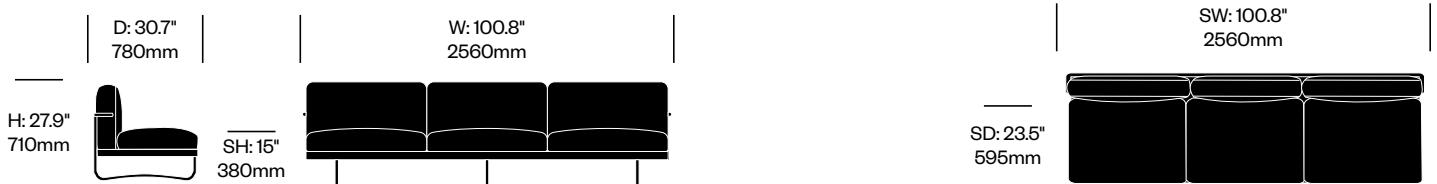

Three Seat Sofa with Painted Frame	Number	COM/COL	List Price
Leather	HCCS-LC53-FP1	10,295.00	13,085.00
Fabric	HCCS-LC53-FP2	9,420.00	10,955.00

Three Seat Sofa with Chrome Frame	Number	COM/COL	List Price
Leather	HCCS-LC53-FC1	10,835.00	13,765.00
Fabric	HCCS-LC53-FC2	9,925.00	11,525.00