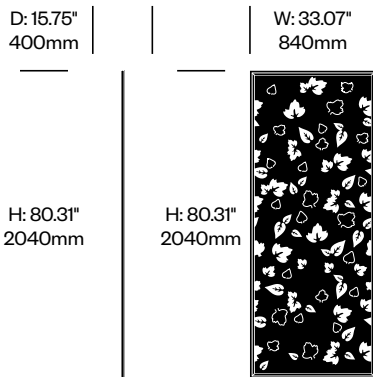

Single Screen, Leaves Pattern	Number	List Price
Felt	HCBZ-FSSI-LVF	1,906.00
Contrasting Felt	HCBZ-FSSI-LVFC	2,252.00