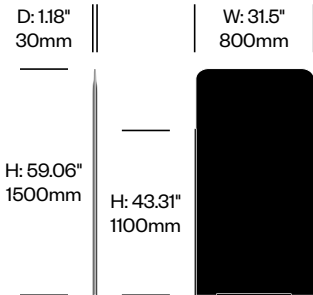

Medium Screen, Start Panel	Number	Felt	Grade A	Grade B	Grade C	Grade D	Grade E	Grade F
Felt	HCBZ-SMS2-10F	778.00						
Fabric	HCBZ-SMS2-10		1,087.00	1,250.00	1,366.00	1,432.00	1,766.00	
Contrasting Felt	HCBZ-SMS2-10FC	1,066.00						
Contrasting Fabric	HCBZ-SMS2-10C		1,375.00	1,538.00	1,654.00	1,720.00	2,054.00