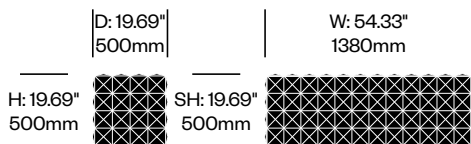

Trio Pouf, 3D Pattern with Sixteen Squares	Number	Grade A
Fabric with Antiskid Bottom	HCBZ-CBP3-3162A	2,230.00
Fabric with Wood Bottom	HCBZ-CBP3-3162W	2,656.00