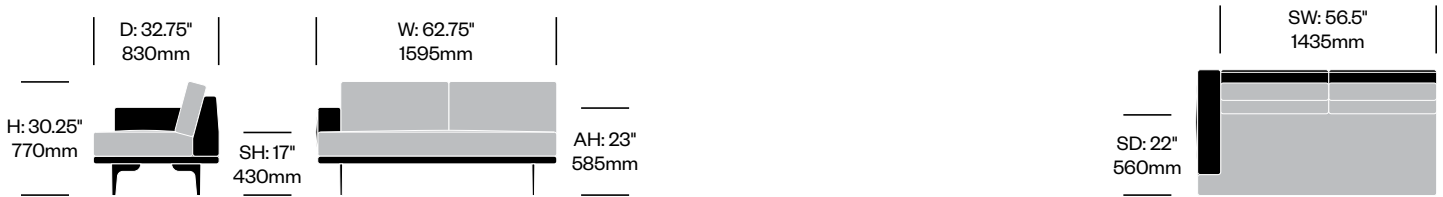

To order, specify:

1. Product number, including:

1 Interior upholstery type

- 1 Leather
- 2 Fabric
- 3 Faux Leather

2 Exterior upholstery type

- 1 Leather
- 2 Fabric
- 3 Faux Leather

2. Interior upholstery and color
3. Exterior upholstery and color
4. Stitch thread color
5. Leg trim color

Stain repellent option:

1. Add $98.56 to list price
  2. Add **P** to product number
2. Example: HCCL-LYL2-RN22**P**

Two Seat Sofa with

Arm on Right	Number	1 2	Grade A	Grade B	Grade C	Grade D	Grade E	Grade F	Grade G	Grade H	Leather A	Leather B
Polished Aluminum Legs	HCCL-LYL2-RN	■ ■	4,998.29	5,227.98	5,507.58	5,750.47	6,349.84	6,603.46	7,544.54	8,053.77	8,105.16	9,480.31
Painted Legs Grade A	HCCL-LYL2-RN	■ ■	5,068.24	5,297.93	5,577.53	5,820.42	6,419.79	6,673.41	7,614.49	8,123.72	8,175.11	9,550.26
Painted Legs Grade B	HCCL-LYL2-RN	■ ■	5,079.66	5,309.35	5,588.95	5,831.84	6,431.21	6,684.83	7,625.91	8,135.14	8,186.53	9,561.68