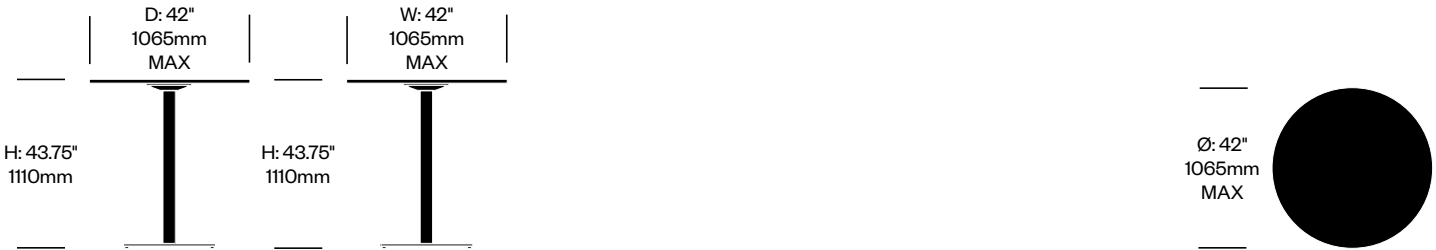

BAR HEIGHT TABLES

Round Table, 30"	Number	List Price
Aluminum Top, Stainless Steel Base	HCJC-JC-GGS3-N3030NA	1952.00
Wood Top, Stainless Steel Base	HCJC-JC-GGS3-N3030NW	1938.00
CHPL Top, Stainless Steel Base	HCJC-JC-GGS3-N3030NC	2338.00
Round Table, 36"	Number	List Price
Aluminum Top, Stainless Steel Base	HCJC-JC-GGS3-N3636NA	2073.00
Wood Top, Stainless Steel Base	HCJC-JC-GGS3-N3636NW	2153.00
CHPL Top, Stainless Steel Base	HCJC-JC-GGS3-N3636NC	2365.00
Round Table, 42"	Number	List Price
Wood Top, Stainless Steel Base	HCJC-JC-GGS3-N4242NW	2492.00
CHPL Top, Stainless Steel Base	HCJC-JC-GGS3-N4242NC	2802.00