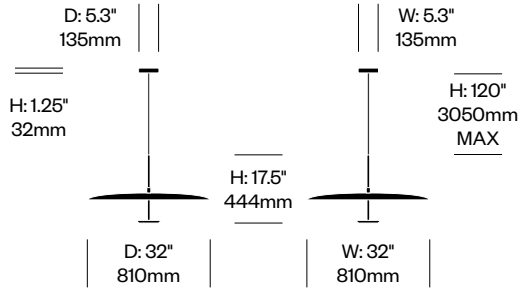

Sky Dome

Pablo Designs | Pablo Pardo and Pablo Studio | 2020 | Imported from China

To order, specify:

1. Product number
2. Shade paint or wood color
3. Trim color

Pendant Light, 32"	Number	List Price
Black Dome	HCPL-SDP3-32	650.00
Satin Brass Dome	HCPL-SDP3-32	750.00
White Dome	HCPL-SDP3-32	650.00