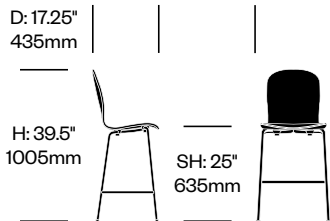

Low Stool with High Back	Number	List Price
Painted Base	HCCE-TCS2-H4	975.00
Satin Stainless Steel Base	HCCE-TCS2-H4	1,105.00