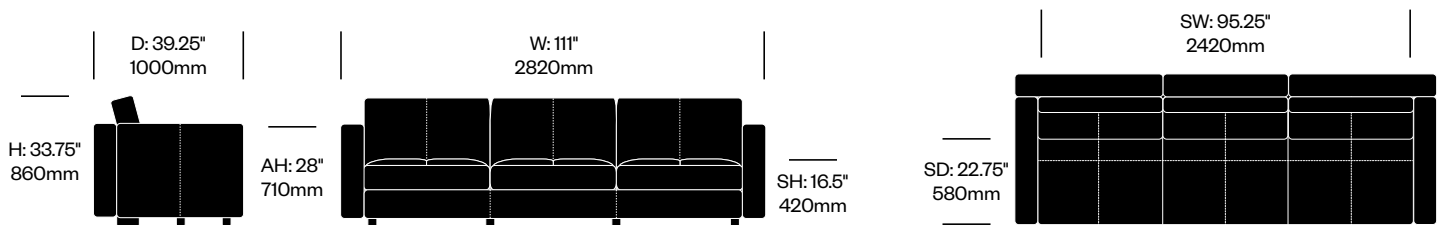

Three Seat with High Arms	Number	List Price
Leather	HCPF-MSS3-HH	11,220.00