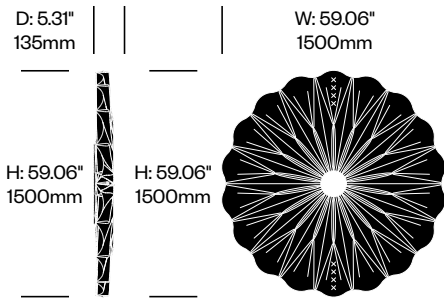

Large Edel Wall Mounted Screen	Number	List Price
Felt	HCBZ-PESW-EL	3,611.00
Anthracite Felt with Fabric	HCBZ-PESW-ELA	2,449.00
OffWhite Felt with Fabric	HCBZ-PESW-ELW	3,611.00

BuzziPleat

BuzziSpace | 13&9 Design | 2017 | Imported from the Netherlands