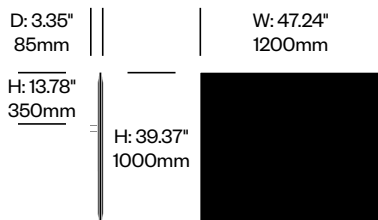

BuzziFrontDesk

BuzziSpace | BuzziSpace Studio | 2013 | Imported from the Netherlands

To order, specify:

1. Product number, including:

1 Bracket type

- 1 BuzziFix L (for worksurfaces with 0.47" to 1.1" thickness)
- 2 BuzziFix L-Plus (for worksurfaces with 1.1 to 1.69" thickness)
- 3 BuzziFix XL (for worksurfaces with 1.1 to 2.28" thickness)

2 Upholstery type

- F Felt
- 2 Fabric

2. Interior upholstery and color

3. Exterior upholstery and color (if contrasting colors specified)

4. Bracket paint color

Desk Mounted Screen with Square Corners, 47.24" x 39.37"

	Number	1 2	Felt	Grade A	Grade B	Grade C	Grade D	Grade E	Grade F
Felt or Fabric	HCBZ-FDS2-47Q	■ ■	1,183.00	1,384.00	1,598.00	1,670.00	1,709.00	1,912.00	
Contrasting Felt or Fabric	HCBZ-FDS2-47Q	■ ■ C	1,462.00	1,663.00	1,877.00	1,949.00	1,988.00	2,191.00