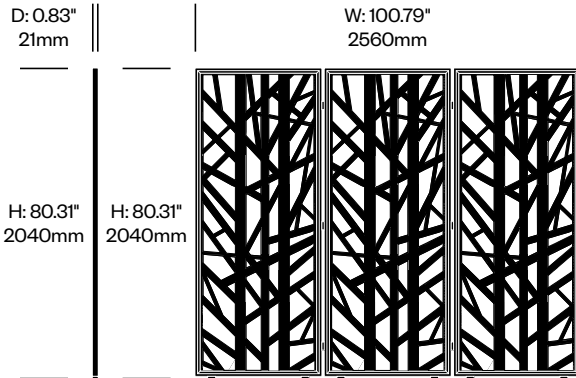

BuzziFalls Standing

BuzziSpace | Sas Adriaenssens | 2016 | Imported from the Netherlands

To order, specify:

1. Product number
2. Felt color
3. Contrasting felt color (if applicable)
4. Trim paint color

Trio Screen, Grid Pattern	Number	List Price
Felt	HCBZ-FSS3-GRF	4,864.00
Contrasting Felt	HCBZ-FSS3-GRFC	5,210.00