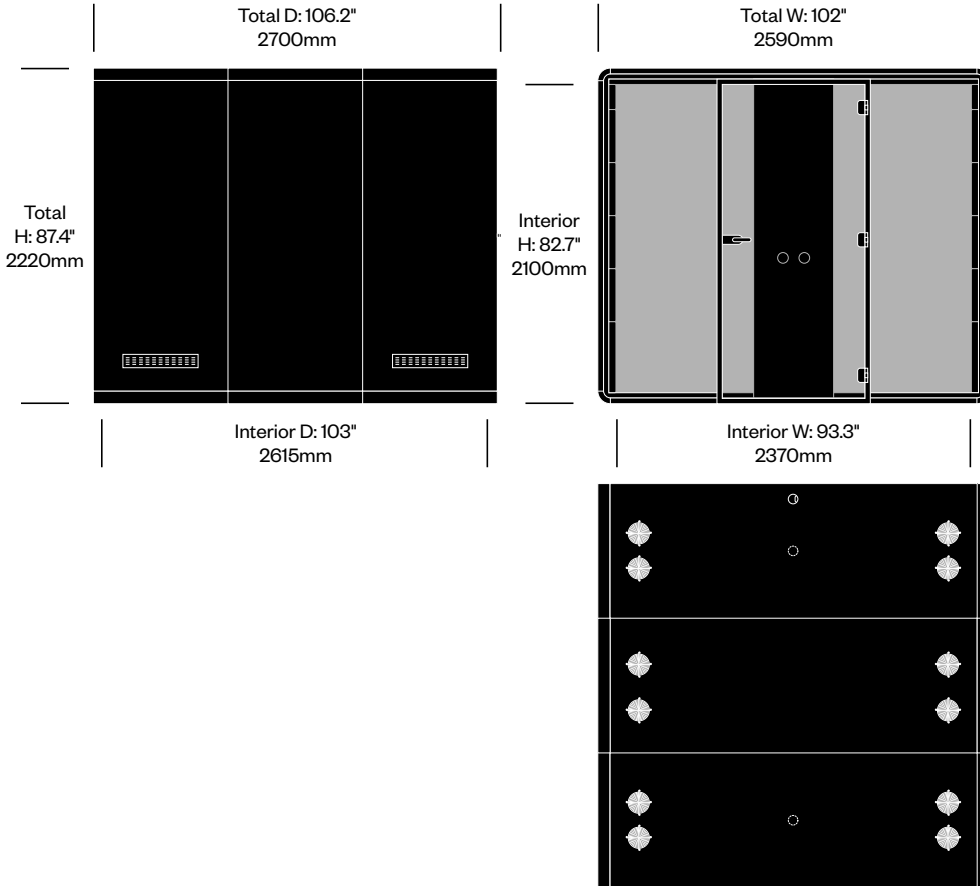

HushAccess.L

Hushoffice | 2022 | Imported from Poland

To order, specify:

1. Product number
2. Column TFL color
3. Interior upholstery and color
4. Case TFL color
5. Handle and hinges trim color
6. Rear glass color

Acoustic Pod	Number	List Price
No Worksurface	HCHO-HAP6-CNY2	63,000.00