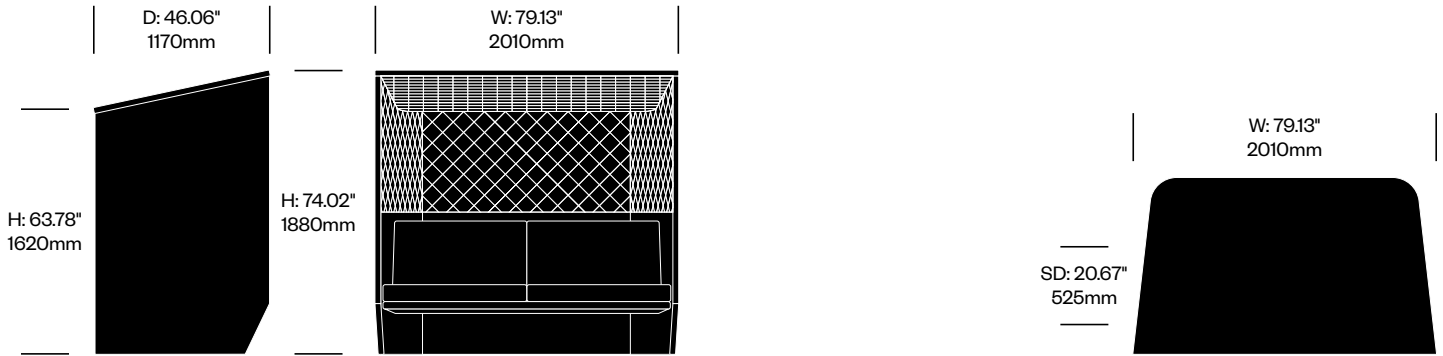

BuzziHub

BuzziSpace | Alain Gilles | 2011 | Imported from the Netherlands

To order, specify:

1. Product number
2. Canopy and seat upholstery and color
3. Contrasting upholstery and color (if applicable)

Double Booth, 3D Diamond	Number	Grade A
Fabric	HCBZ-HBB2-D2	17,597.00
Contrasting Fabric	HCBZ-HBB2-D2C	18,994.00