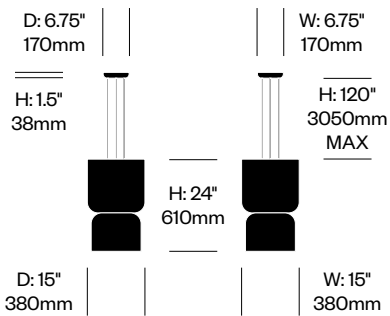

Pendant Light, BA	Number	List Price
Opal Glass	HCPL-TMP-BA	1,350.00