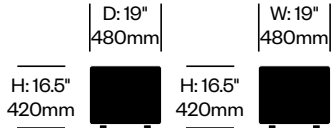

SEE!

JANUS et Cie

To order, specify:

1. Product number (optional glass top sold separately)
2. JANUSfiber® color

Small Occasional Table, Closed	Number	List Price
	HCJC-SE-TOCQ19-J	1,182.00