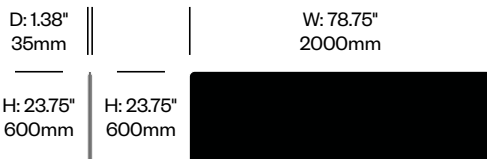

Medium Screen with Rounded Corners, 78.75"

	Number	1	Felt	Grade A	Grade B	Grade C	Grade D	Grade E	Grade F
Felt or Fabric	HCBZ-DKS2-78R		849.00	1,146.00	1,332.00	1,407.00	1,450.00	1,661.00	
Contrasting Felt or Fabric	HCBZ-DKS2-78R	C	1,128.00	1,425.00	1,611.00	1,686.00	1,729.00	1,940.00