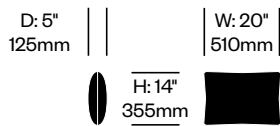

Rectangle Pillow, 20"x14"	Number	Grade A	Grade B	Grade C	Grade D	Grade E	Grade F	Grade G
Polyester Fill	HCJC-JP-P2014-SNN	155.00	238.00	267.00	293.00	318.00	357.00	394.00
Polyester Fill with Water Resistant Muslin Wrap	HCJC-JP-P2014-SNM	207.00	291.00	320.00	346.00	371.00	411.00	448.00