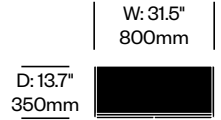

Infito Wall

Cassina | Franco Albini | 2020 | Imported from Italy

To order, specify:

1. Product number
2. Wood color