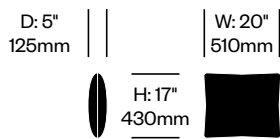

Rectangle Pillow, 20"x17"	Number	Grade A	Grade B	Grade C	Grade D	Grade E	Grade F	Grade G
Polyester Fill	HCJC-JP-P2017-SNN	161.00	244.00	273.00	300.00	324.00	365.00	402.00
Polyester Fill with Water Resistant Muslin Wrap	HCJC-JP-P2017-SNM	217.00	301.00	330.00	355.00	381.00	420.00	457.00