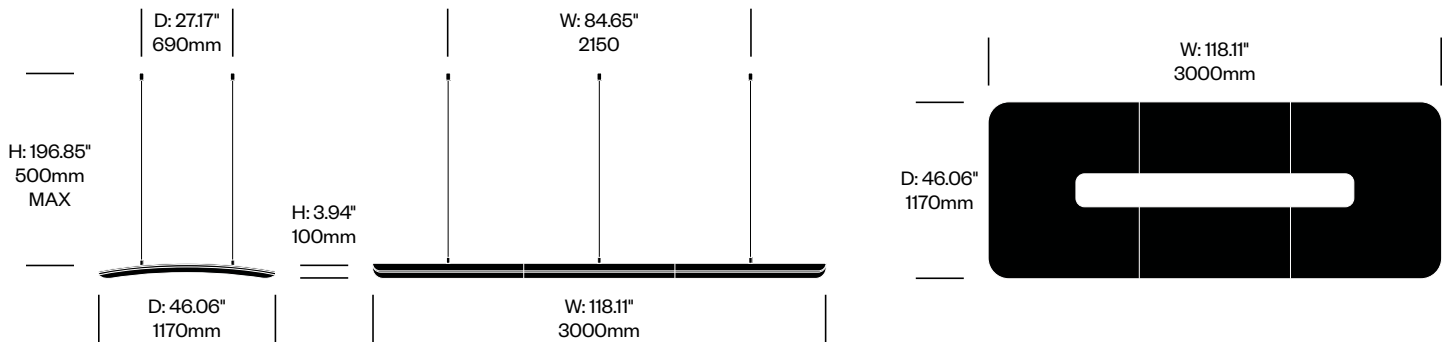

Medium Suspended Screen	Number	Grade A	Grade B	Grade C	Grade D	Grade E	Grade F
78.74" (2000mm) Cables	HCBZ-ZPSS-21	7,145.00	7,786.00	8,102.00	8,278.00	9,176.00	
196.85" (5000mm) Cables	HCBZ-ZPSS-22	7,791.00	8,432.00	8,748.00	8,924.00	9,822.00