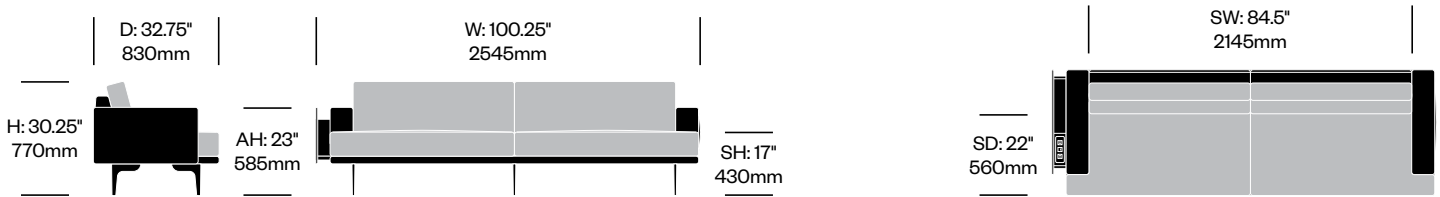

Stain repellent option:

- 1. Add \$132.75 to list price
 - 2. Add **P** to product number
- Example: HCCL-LYL3-BR22**P**

Three Seat Sofa with

Drawer on Right	Number	1 2	Grade A	Grade B	Grade C	Grade D	Grade E	Grade F	Grade G	Grade H	Leather A	Leather B
Polished Aluminum Legs	HCCL-LYL3-BR	■ ■	10,457.81	10,788.33	11,190.64	11,540.16	12,402.67	12,767.62	14,121.78	14,854.61	14,926.32	16,904.26
Painted Legs Grade A	HCCL-LYL3-BR	■ ■	10,562.72	10,893.24	11,295.55	11,645.07	12,507.58	12,872.53	14,226.69	14,959.52	15,031.23	17,009.17
Painted Legs Grade B	HCCL-LYL3-BR	■ ■	10,579.85	10,910.37	11,312.68	11,662.20	12,524.71	12,889.66	14,243.82	14,976.65	15,048.36	17,026.30