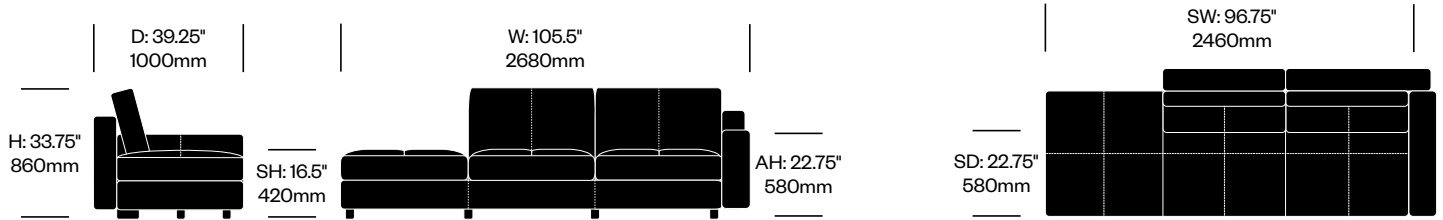

Two Seat with

Low Left Arm, Bench on Right

Number

List Price

Leather	HCPF-MSSN-LO	10,720.00