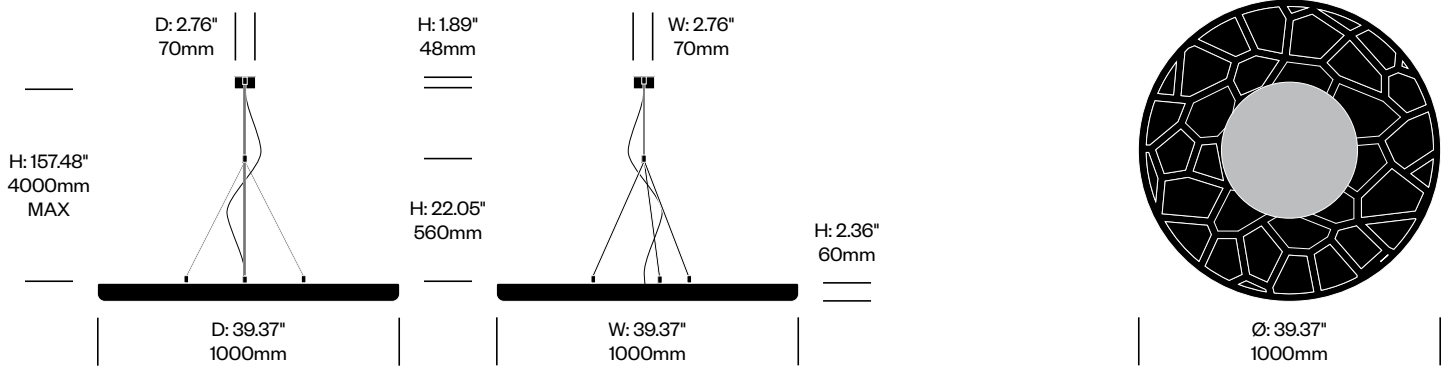

BuzziMoon

BuzziSpace | BuzziSpace Studio | 2016 | Imported from the Netherlands

To order, specify:

1. Product number
2. Upholstery and color

Medium Pendant Light, 3D Leaf	Number	Grade A	Grade B	Grade C	Grade D	Grade E	Grade F
Fabric	HCBZ-MNP2-L	4,555.00	5,380.00	5,456.00	5,497.00	5,710.00