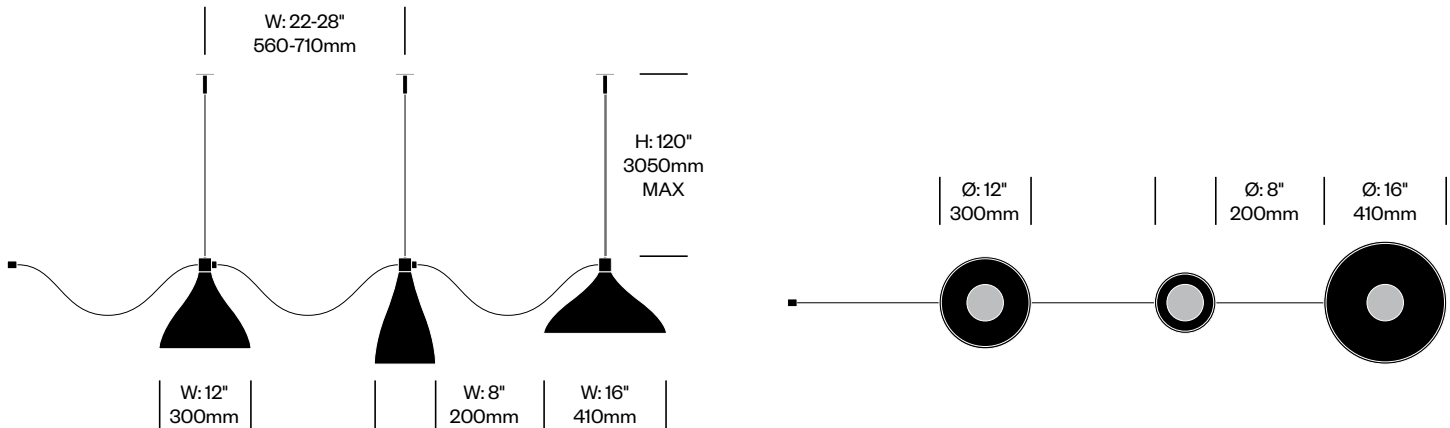

String with Three Lights, Mixed	Number	List Price
Standard Trim	LSP4-3610	1,155.00
Premium Trim	LSP4-3610	1,185.00