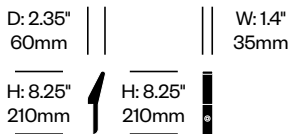

To order, specify:

1. Product number

Hook	Number	List Price
Wood	HCBZ-BRAH	210.00