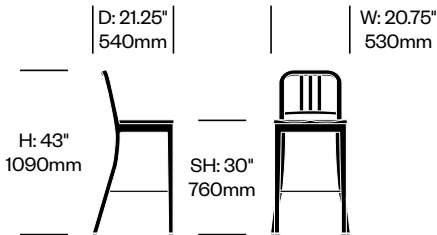

1104 Navy

Emeco | 1949 | Made in the United States

To order, specify:

- Product number, including:

1 Glide type

- Felt (add \$20.00 to list price)
- Plastic

- Seat wood color
- Frame trim color

Low Stool with Arms	Number	List Price
Hand-Brushed, Clear Anodized Aluminum	HCEM-N4S1- <input type="checkbox"/> A	1,710.00
Hand-Polished Aluminum	HCEM-N4S1- <input type="checkbox"/> A	3,140.00