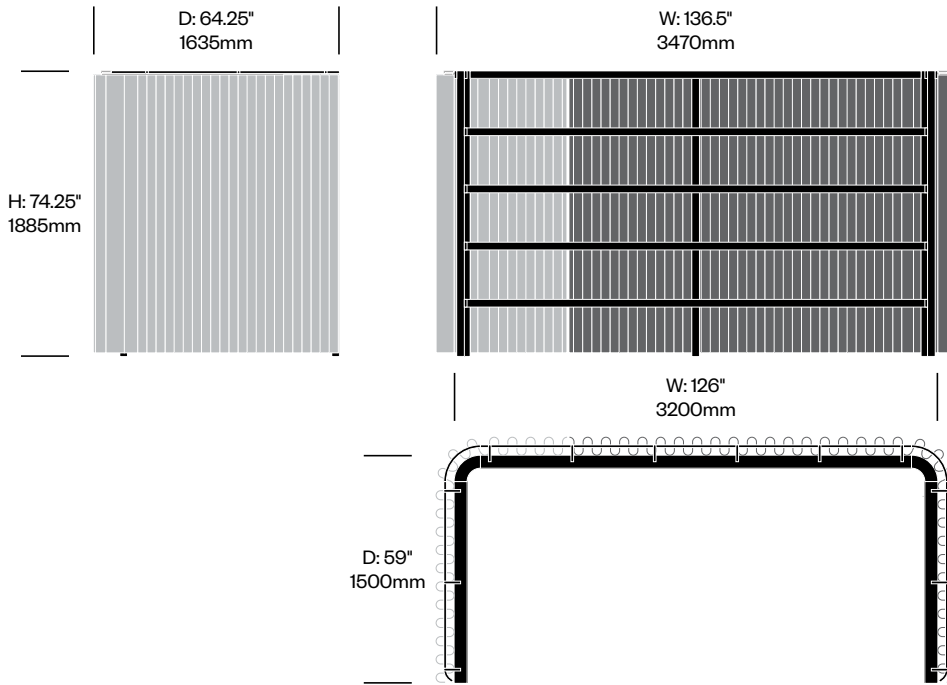

BuzziBracks

BuzziSpace | Alain Gilles | 2018 | Imported from the Netherlands

To order, specify:

1. Product number
2. Frame paint color
3. Long curtain upholstery and color
4. Short curtain upholstery and color

High Frame with

Asymmetrical Curtains, 59" x 126"

Number	Grade A	Grade B	Grade C	Grade D	Grade E	Grade F
HCBZ-BRFA-H59126	13,754.00	15,926.00	16,341.00	17,639.00		19,286.00