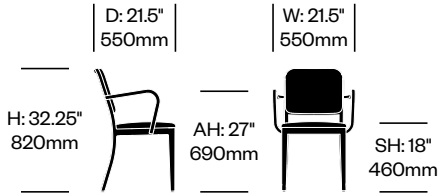

Navy Officer

Emeco | Emeco and Jasper Morrison | 1948 | Made in the United States

To order, specify:

1. Product number, including:

1 Glide type

- Felt (add \$20.00 to list price)
- Plastic

2. Upholstery and color
3. Frame trim color