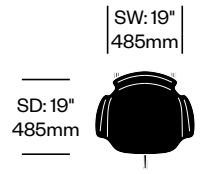

Conference Chair	Number	List Price
	HCCE-JPC5-A	1,170.00