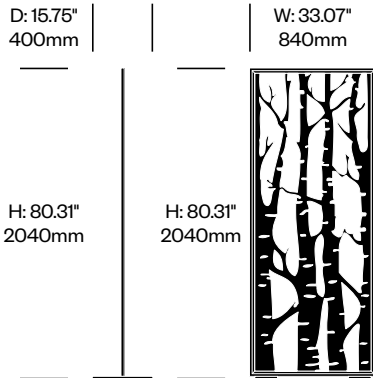

BuzziFalls Standing

BuzziSpace | Sas Adriaenssens | 2016 | Imported from the Netherlands

To order, specify:

1. Product number
2. Felt color
3. Contrasting felt color (if applicable)
4. Trim paint color

Single Screen, Birch Pattern

Number

List Price

Felt	HCBZ-FSSI-BRF	1,787.00
Contrasting Felt	HCBZ-FSSI-BRFC	2,133.00