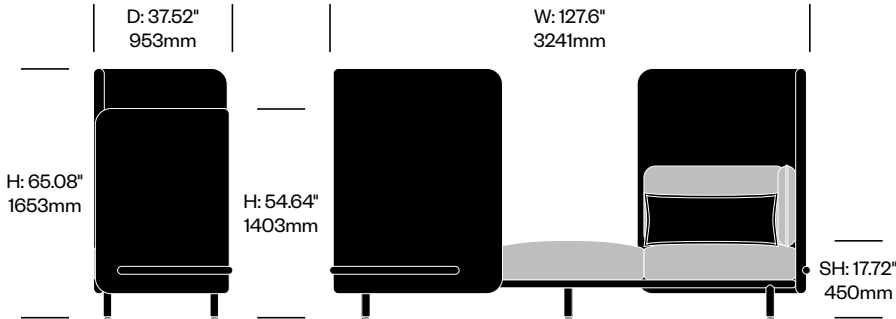

BuzziSpark

BuzziSpace | Alain Gilles | 2018 | Imported from the Netherlands

To order, specify:

1. Product number
2. Shield upholstery and color
3. Interior upholstery and color
4. Back cushion (and arm cushions if applicable) upholstery and color
5. Frame paint color

**Three Seat Sofa with High Back,
Open Left**

	Number	Grade A	Grade B	Grade C	Grade D	Grade E
	HCBZ-SKL3-LHH2	19,970.00	21,792.00	22,697.00	23,203.00	
with Arm Cushions	HCBZ-SKL3-LHHA2	20,421.00	22,316.00	23,261.00	23,787.00	
with Anti-Theft Arm Cushions	HCBZ-SKL3-LHHAT2	20,680.00	22,575.00	23,520.00	24,046.00