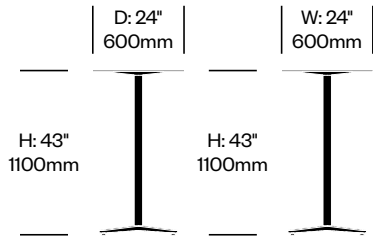

2 Inch: X Base

Emeco | Jasper Morrison | 2019 | Made in the United States

To order, specify:

1. Product number
2. Top surface and color
3. Base trim color

BAR HEIGHT COLLABORATIVE TABLE WITH X BASE, 24" ROUND