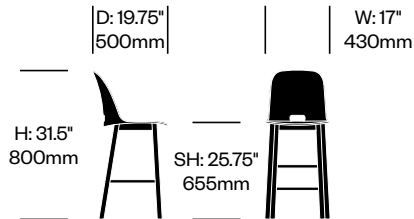

Emeco | Jasper Morrison | 2015 | Made in the United States

To order, specify:

1. Product number
2. Seat trim color
3. Base wood color

Low Stool with High Back	Number	List Price
Ash	HCEM-ALS1-HN	630.00
Dark Stained Ash	HCEM-ALS1-HN	650.00