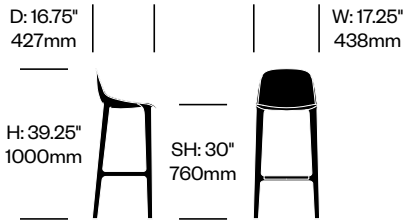

High Stool	Number	List Price
Recycled Wood Polypropylene	HCEM-BRS2	475.00

BuzziBalance

BuzziSpace | 13&9 Design | 2016 | Imported from the Netherlands

Features and Specifications

Poufs

Available in three sizes, BuzziBalance seating is comprised of a plywood, MDF, and pinewood core, filled with acoustic foam, and upholstered in fabric. The bottom is curved in solid Natural Ash (BAS-NAT).