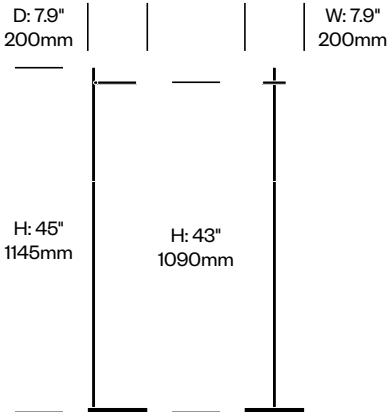

Floor Light	Number	List Price
Standard Trim	HCPL-TLF1-45	300.00
Premium Trim	HCPL-TLF1-45	310.00