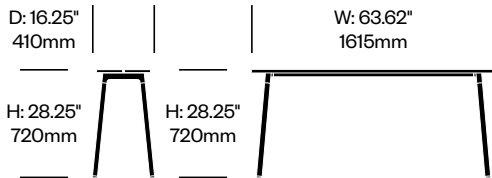

STANDARD HEIGHT OCCASIONAL TABLE, 16.25" x 63.62", ALUMINUM TOP

Clear Anodized Aluminum Base	Number	List Price
Clear Anodized Aluminum	HCEM-RNTO-1664-LA	2,250.00