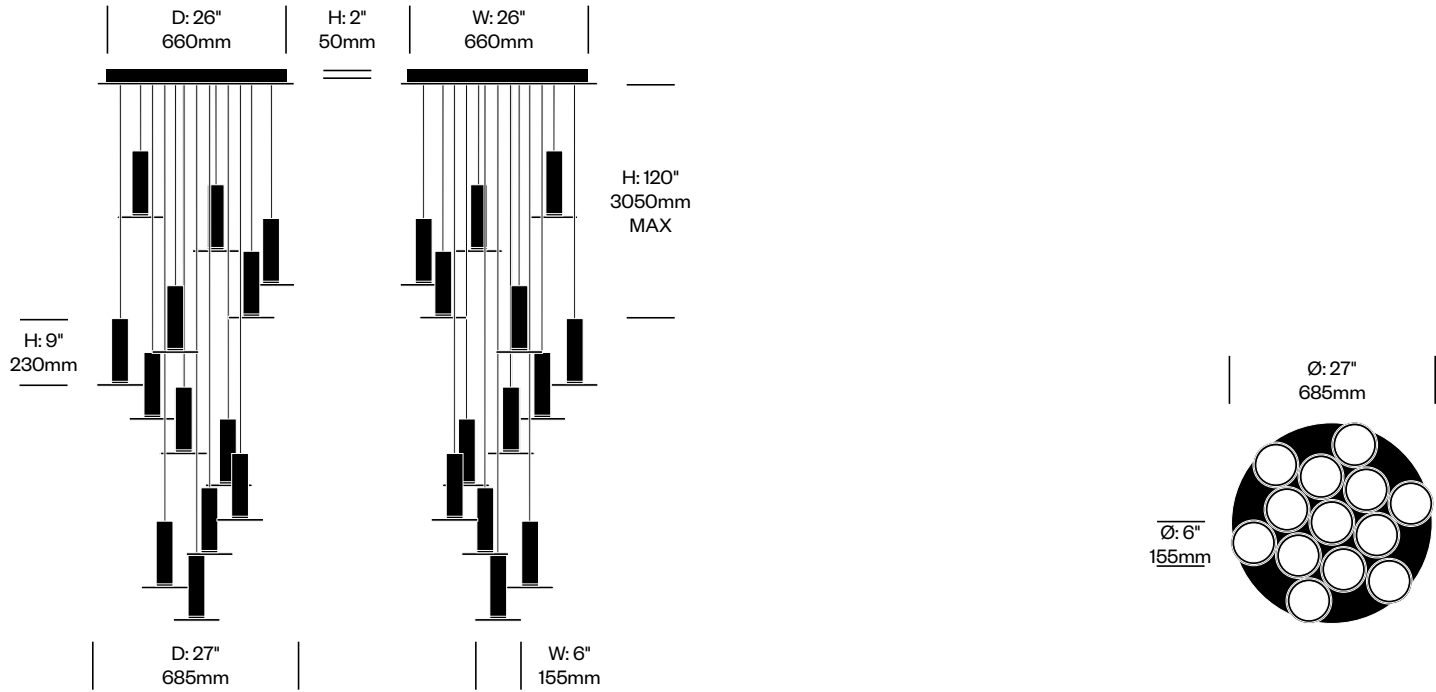

Cielo

Pablo Designs | Pablo Studio | 2012 | Imported from Taiwan

To order, specify:

1. Product number
2. Light, bezel, and cord color combination

Pendant with Thirteen Lights	Number	List Price
Standard Trim	LEP3-2710	5,070.00
Premium Trim	LEP3-2710	5,395.00