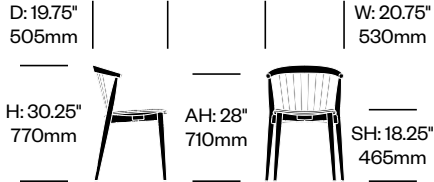

Newood

Cappellini | BrogiatoTraverso | 2020 | Imported from Italy

To order, specify:

1. Product number
2. Upholstery and color (if applicable)
3. Wood color

Stacking Side Chair	Number	List Price
Leather	HCCE-NWS4-1	1,470.00
Fabric	HCCE-NWS4-2	1,195.00
Faux Leather	HCCE-NWS4-3	1,105.00
Wood	HCCE-NWS4-W	1,070.00