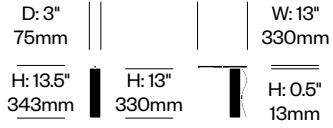

To order, specify:

1. Product number
2. Base stone color
3. Trim color

Table Light	Number	List Price
	HCPL-TOT1	675.00