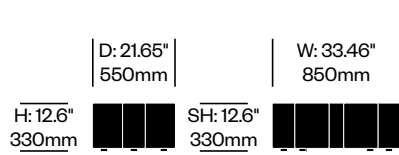

1. Product number
2. Upholstery and color

Low Pouf	Number	Grade A	Grade B	Grade C	Grade D
Fabric with Antiskid Bottom	HCBZ-PZPL-2A	744.00	854.00	929.00	974.00
Fabric with Wood Bottom	HCBZ-PZPL-2W	1,049.00	1,148.00	1,219.00	1,265.00