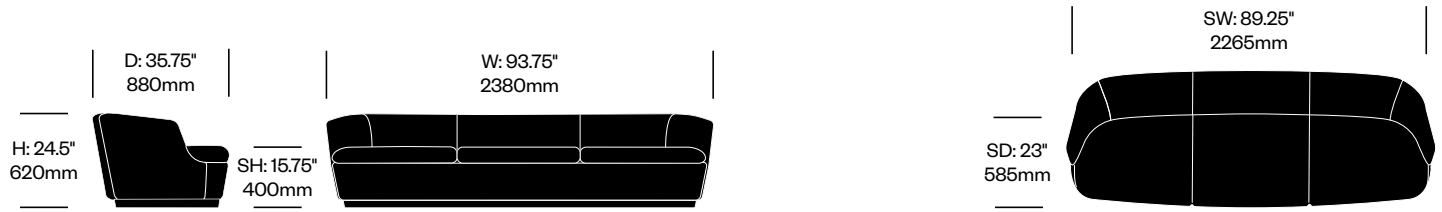

Orla

Cappellini | Jasper Morrison | 2014 | Imported from Italy

To order, specify:

1. Product number
2. Upholstery and color

Two Seat Sofa	Number	COM/COL	List Price
Leather	HCCE-ORL2-1FP	7,435.00	9,340.00
Fabric	HCCE-ORL2-2FP	7,185.00	8,505.00
Faux Leather	HCCE-ORL2-3FP	7,185.00	7,435.00