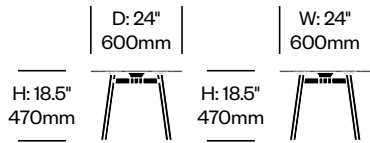

Clear Anodized Aluminum (EMT-1)

Black Anodized Aluminum (EMT-3)

Base Wood

Reclaimed Oak (EOK-2)

To order, specify:

1. Product number
2. Top surface and color
3. Base trim or wood color

OCCASIONAL TABLE, 24" ROUND