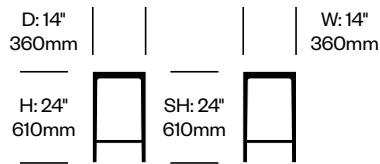

Medium Stool	Number	List Price
Hand-Brushed, Clear Anodized Aluminum	HCEM-EMS2	620.00
Hand-Polished Aluminum	HCEM-EMS2	1,370.00