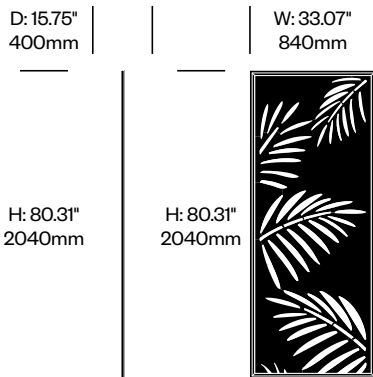

Single Screen, Palms Pattern	Number	List Price
Felt	HCBZ-FSS1-PLF	1,872.00
Contrasting Felt	HCBZ-FSS1-PLFC	2,218.00