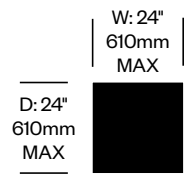

BAR HEIGHT TABLES

Round Table, 24"	Number	List Price
Wood Top, Stainless Steel Base	HCJC-JC-DSS3-N2424NW	1,158.00
CHPL Top, Stainless Steel Base	HCJC-JC-DSS3-N2424NC	1,350.00