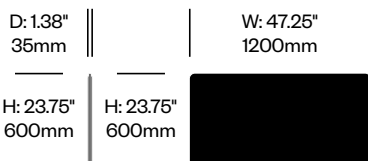

Medium Screen with Rounded Corners, 47.25"

	Number	1	Felt	Grade A	Grade B	Grade C	Grade D	Grade E	Grade F
Felt or Fabric	HCBZ-DKS2-47R		685.00	865.00	990.00	1,040.00	1,067.00	1,207.00	
Contrasting Felt or Fabric	HCBZ-DKS2-47R	C	964.00	1,144.00	1,269.00	1,319.00	1,346.00	1,486.00