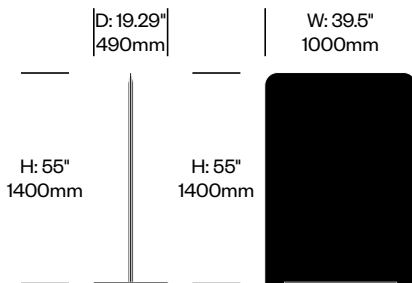

Screen, 55"x39.5"	Number	1	Felt	Grade A	Grade B	Grade C	Grade D	Grade E	Grade F
Felt or Fabric	HCBZ-FES2-39		1,324.00	1,719.00	1,943.00	2,031.00	2,079.00	2,330.00	
Contrasting Felt or Fabric	HCBZ-FES2-39	C	1,612.00	2,007.00	2,231.00	2,319.00	2,367.00	2,618.00