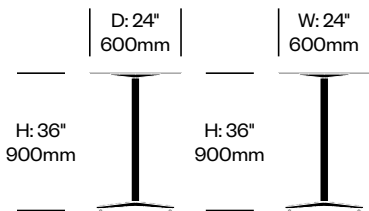

COUNTER HEIGHT COLLABORATIVE TABLE WITH X BASE, 24\"/>

Black Base	Number	List Price
Laminate Grade A	HCEM-2NTC-R24-MXL	1,005.00
Laminate Grade B	HCEM-2NTC-R24-MXL	1,235.00
Accoya	HCEM-2NTC-R24-MXW	1,525.00
Ash	HCEM-2NTC-R24-MXW	1,140.00
Walnut	HCEM-2NTC-R24-MXW	1,400.00

Silver Base	Number	List Price
Hand-Brushed, Clear Anodized Aluminum	HCEM-2NTC-R24-MXA	1,330.00
Laminate Grade A	HCEM-2NTC-R24-MXL	880.00
Laminate Grade B	HCEM-2NTC-R24-MXL	1,110.00
Accoya	HCEM-2NTC-R24-MXW	1,400.00
Ash	HCEM-2NTC-R24-MXW	1,010.00
Walnut	HCEM-2NTC-R24-MXW	1,275.00