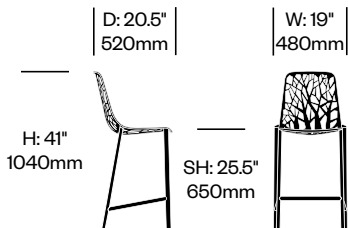

Forest

JANUS et Cie

To order, specify:

1. Product number
2. Paint color

Stacking Side Chair	Number	List Price
Stacks Four High	HCJC-FO-SN	862.00

Side Chair with Arms	Number	List Price
	HCJC-FO-SA	1,227.00

Counter Stool with Low Back	Number	List Price
	HCJC-FO-S2L	1,642.00