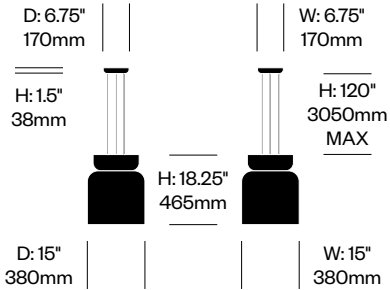

Totem

Pablo Designs | Pablo Pardo and Pablo Studio | 2023 | Imported from China

To order, specify:

1. Product number

Pendant Light, AC	Number	List Price
Opal Glass	HCPL-TMP-AC	1,200.00