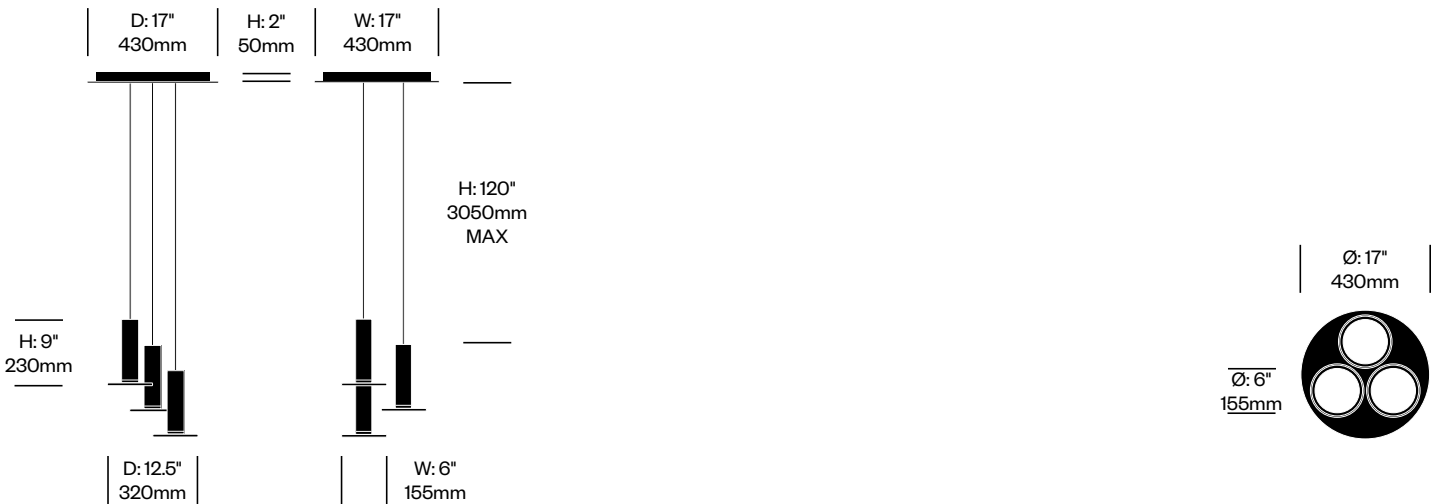

Pendant with Three Lights	Number	List Price
Standard Trim	LEP3-1210	1,345.00
Premium Trim	LEP3-1210	1,420.00