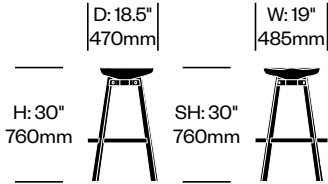

Su

Emeco | Nendo | 2014 | Made in the United States

To order, specify:

1. Product number
2. Seat material and color
3. Base wood or trim color

HIGH STOOL

Black Anodized Aluminum Base	Number	List Price
Recycled Polyethylene (PET)	HCEM-SUS3-PA	880.00
Wood	HCEM-SUS3-WA	1,525.00
Cork	HCEM-SUS3-KA	1,035.00
Eco-Concrete	HCEM-SUS3-CA	1,110.00

Clear Anodized Aluminum Base	Number	List Price
Recycled Polyethylene (PET)	HCEM-SUS3-PA	845.00
Wood	HCEM-SUS3-WA	1,490.00
Cork	HCEM-SUS3-KA	995.00
Eco-Concrete	HCEM-SUS3-CA	1,070.00

Reclaimed Oak Base	Number	List Price
Recycled Polyethylene (PET)	HCEM-SUS3-PW	930.00
Wood	HCEM-SUS3-WW	1,575.00
Cork	HCEM-SUS3-KW	1,070.00
Eco-Concrete	HCEM-SUS3-CW	1,160.00

To order, specify:

1. Product number
2. Felt color

Seat Pad	Number	List Price
Felt	HCEM-SUSP	120.00