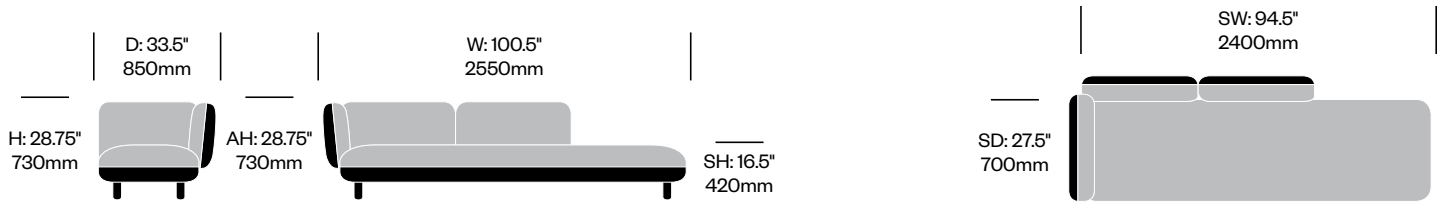

To order, specify:

1. Product number
2. Interior upholstery and color
3. Exterior upholstery and color
4. Leg wood color

**Two Seat without Arms,
Bench on Right**

	Number	COM/COL	List Price
Leather	HCCE-HBL2-NR1W	8,855.00	11,715.00
Fabric	HCCE-HBL2-NR2W	8,680.00	9,735.00
Faux Leather	HCCE-HBL2-NR3W	8,680.00	8,855.00