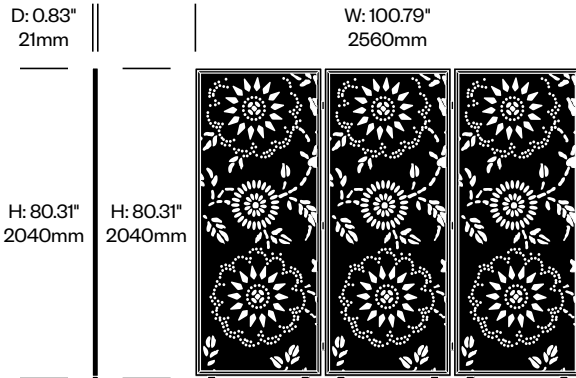

BuzziFalls Standing

BuzziSpace | Sas Adriaenssens | 2016 | Imported from the Netherlands

To order, specify:

1. Product number
2. Felt color
3. Contrasting felt color (if applicable)
4. Trim paint color

Trio Screen, Orient Pattern	Number	List Price
Felt	HCBZ-FSS3-ORF	5,598.00
Contrasting Felt	HCBZ-FSS3-ORFC	5,944.00