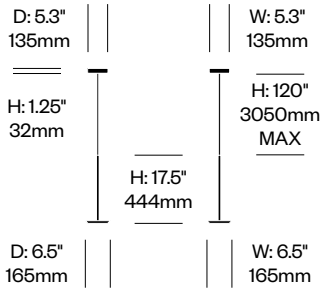

To order, specify:

1. Product number
2. Trim color

Pendant Light	Number	List Price
	HCPL-SSP1	375.00

Pendant with Three Lights	Number	List Price
	HCPL-SSP3	1,420.00

Pendant with Five Lights	Number	List Price
	HCPL-SSP5	2,170.00