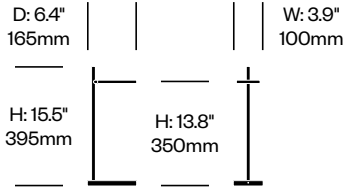

Talia

Pablo Designs | Carmine Deganello and Pablo Pardo | 2020 | Imported from China

To order, specify:

1. Product number
2. Trim color

Table Light	Number	List Price
Standard Trim	HCPL-TLT1-15	198.00
Premium Trim	HCPL-TLT1-15	210.00