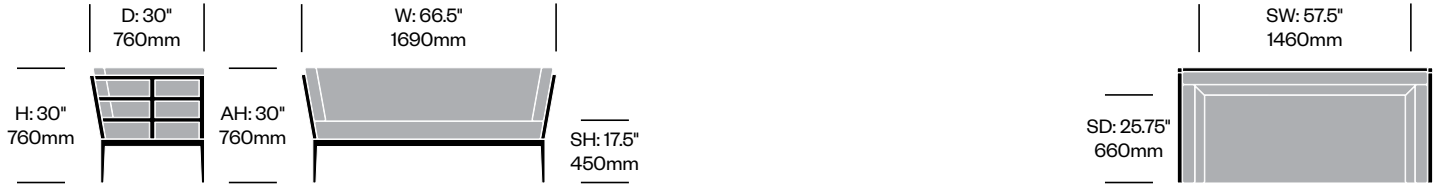

Slant

JANUS et Cie | Janice Feldman

To order, specify:

1. Product number (cushions sold separately)
2. Frame paint color

Two Seat Sofa	Number	List Price
	HCJC-SL-L2	5,069.00

To order, specify:

1. Product number
2. Upholstery and color

Seat Cushion for Two Seat Sofa	Number	Grade A	Grade B	Grade C	Grade D	Grade E	Grade F	Grade G
Standard Foam	HCJC-SL-CSL2-S	1,645.00	2,021.00	2,151.00	2,267.00	2,380.00	2,559.00	2,725.00
Reticulated Foam	HCJC-SL-CSL2-R	2,467.00	2,842.00	2,973.00	3,090.00	3,202.00	3,381.00	3,547.00

Back and Side Cushions for Two Seat Sofa	Number	Grade A	Grade B	Grade C	Grade D	Grade E	Grade F	Grade G
Standard Foam	HCJC-SL-CBL2-S	2,237.00	2,757.00	2,939.00	3,102.00	3,258.00	3,507.00	3,737.00
Reticulated Foam	HCJC-SL-CBL2-R	3,353.00	3,874.00	4,057.00	4,218.00	4,375.00	4,625.00	4,855.00