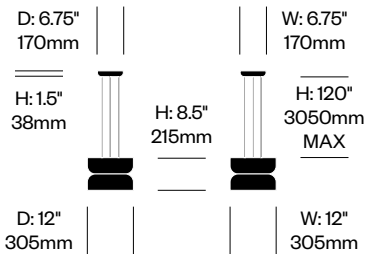

Pendant Light, CC	Number	List Price
Opal Glass	HCPL-TMP-CC	925.00