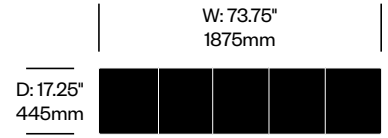

Cloud

Cappellini | Ronan and Erwan Bouroullec | 2004 | Imported from Italy

---

To order, specify:

1. Product number

Bookcase	Number	List Price
	HCCE-CLD	1,485.00