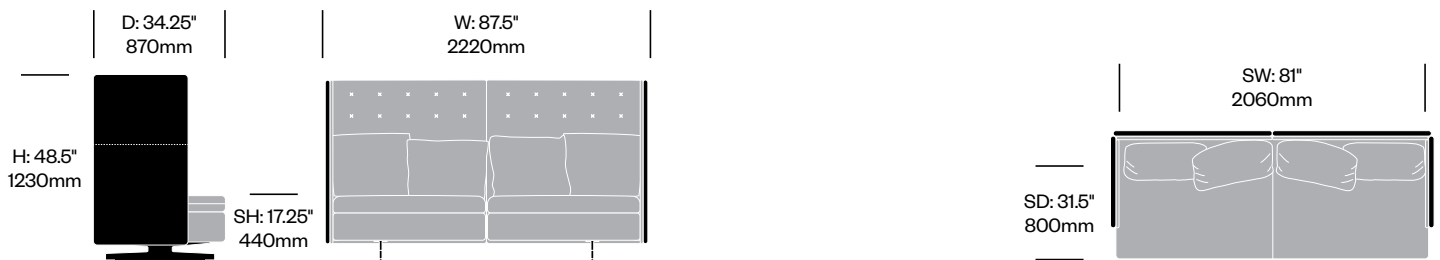

Wide Two Seat Sofa	Number	COM	List Price
Color System Leather Exterior	HCPF-GHL2-21G	15,230.00	17,710.00
Saddle Extra Leather Exterior	HCPF-GHL2-21G	19,470.00	21,860.00