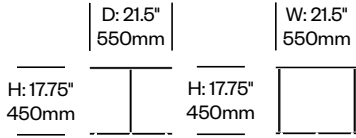

Cannot

Cappellini | Michela Catalano and Ilaria Marelli | 1999 | Imported from Italy

---

To order, specify:

1. Product number
2. Top paint color

Occasional Table	Number	List Price
Standard Matte	HCCE-CNOT-M	1,510.00
Premium Matte	HCCE-CNOT-M	1,650.00
Standard Gloss	HCCE-CNOT-G	1,715.00
Premium Gloss	HCCE-CNOT-G	1,865.00