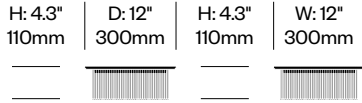

Carousel

Pablo Designs | Pablo Pardo and Pablo Studio | 2022 | Imported from China

To order, specify:

1. Product number
2. Base acrylic
3. Tray paint

Table Light, 4.3" x 12"	Number	List Price
	HCPL-CST1-12	510.00