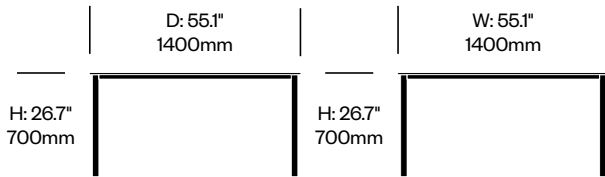

Rectangle Collaborative Table	Number	List Price
Clear Glass Top	HCCS-L102	2,830.00
Textured Glass Top	HCCS-L102	3,105.00

Square Collaborative Table	Number	List Price
Clear Glass Top	HCCS-L101	4,925.00

LC15