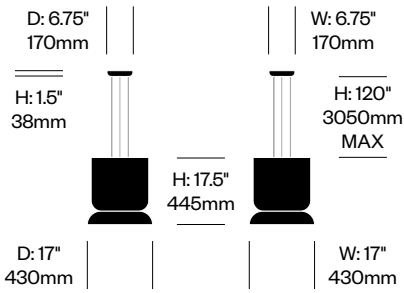

Pendant Light, DA	Number	List Price
Opal Glass	HCPL-TMP-DA	1,350.00