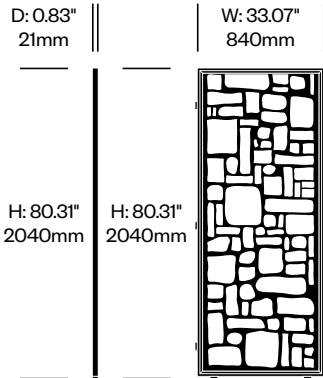

BuzziFalls Standing

BuzziSpace | Sas Adriaenssens | 2016 | Imported from the Netherlands

To order, specify:

1. Product number
2. Felt color
3. Contrasting felt color (if applicable)
4. Trim paint color

Add On Screen, Pebbles Pattern	Number	List Price
Felt	HCBZ-FSSA-PBF	1,904.00
Contrasting Felt	HCBZ-FSSA-PBFC	2,250.00