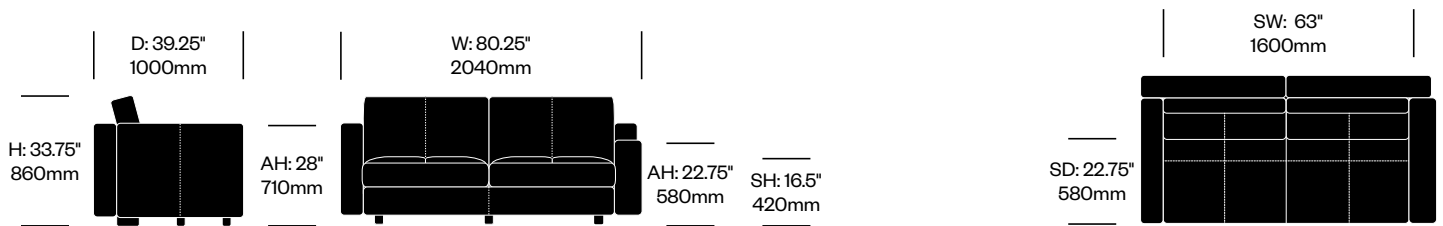

Two Seat with High Right Arm, Low Left Arm	Number	List Price
Leather	HCPF-MSS2-LH	7,590.00