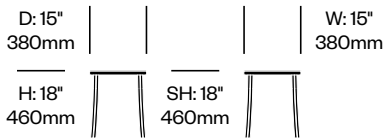

Stacking Low Stool	Number	List Price
Hand-Brushed, Clear Anodized Aluminum	HCEM-1AS1-N	535.00