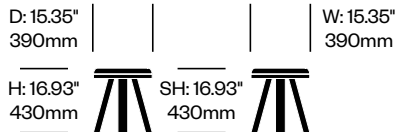

1 **Glide type**

- Felt
- Plastic

2. Seat upholstery and color

3. Base wood color

Low Stool, Wood	Number	1	List Price
Black Stained Ash	HCBZ-MKS1-W	■	1,362.00
White Lacquered Ash	HCBZ-MKS1-W	■	1,595.00
Natural Ash	HCBZ-MKS1-W	■	1,301.00
Oak	HCBZ-MKS1-W	■	1,441.00
Walnut	HCBZ-MKS1-W	■	1,723.00
White Wash Ash	HCBZ-MKS1-W	■	1,362.00