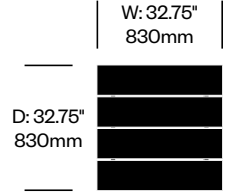

Black (EPC-1)

Clear Anodized Aluminum (EMT-1)

Run

Emeco | Sam Hecht and Kim Colin | 2016 | Made in the United States

To order, specify:

1. Product number
2. Top wood or trim color
3. Base trim color

STANDARD HEIGHT COLLABORATIVE TABLE, 32.75" x 32.75", ALUMINUM TOP