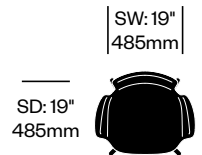

Side Chair with Sled Base

Number

List Price

Fabric Grade B	HCCE-JSSS-2	Currently Unavailable
Fabric Grade C	HCCE-JSSS-2	1,520.00
Fabric Grade D	HCCE-JSSS-2	Currently Unavailable
Fabric Grade E	HCCE-JSSS-2	1,565.00
Fabric Grade F	HCCE-JSSS-2	1,565.00