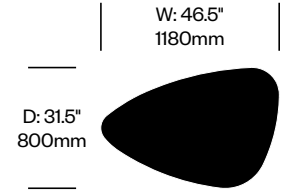

Mexique

Cassina | Charlotte Perriand | 1952 | Imported from Italy

To order, specify:

1. Product number
2. Top paint or wood color
3. Leg trim color