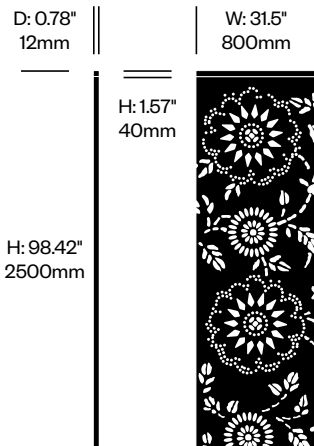

Small Screen, Orient Pattern	Number	List Price
Felt	HCBZ-FAS1-OR	1,363.00
Contrasting Felt	HCBZ-FAS1-ORC	1,709.00

Large Screen, Orient Pattern	Number	List Price
Felt	HCBZ-FAS2-OR	1,409.00
Contrasting Felt	HCBZ-FAS2-ORC	1,755.00