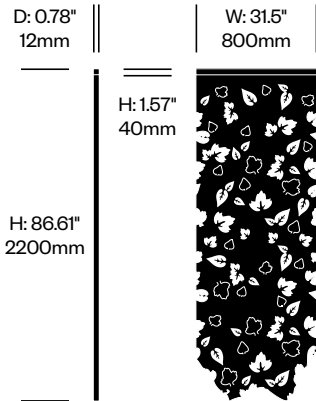

Small Screen, Leaves Pattern	Number	List Price
Felt	HCBZ-FAS1-LV	1,219.00
Contrasting Felt	HCBZ-FAS1-LVC	1,565.00

Large Screen, Leaves Pattern	Number	List Price
Felt	HCBZ-FAS2-LV	1,268.00
Contrasting Felt	HCBZ-FAS2-LVC	1,614.00