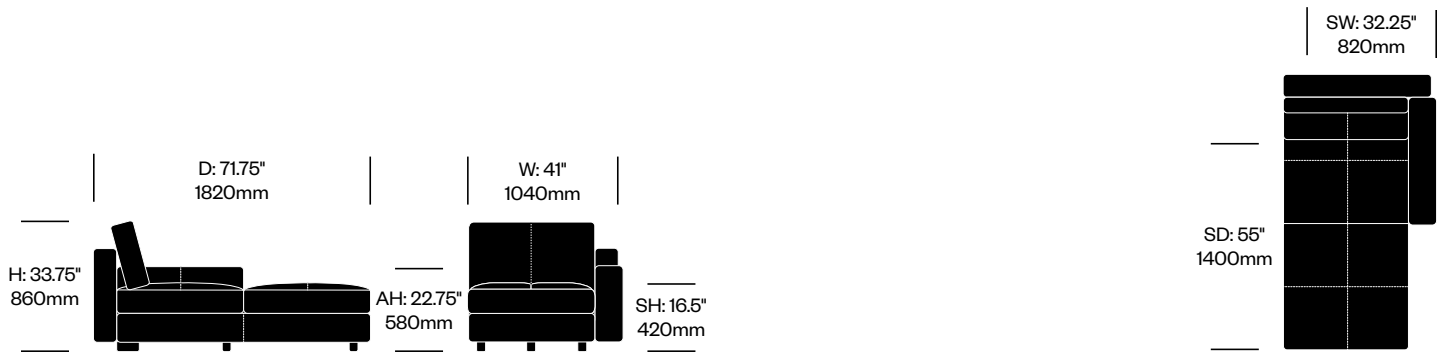

Chaise Lounge with Low Left Arm	Number	List Price
Leather	HCPF-MSHX-L0	7,260.00