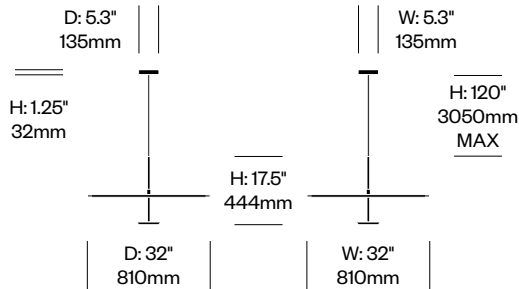

Pendant Light, 32"	Number	List Price
	HCPL-SNP3-32	950.00