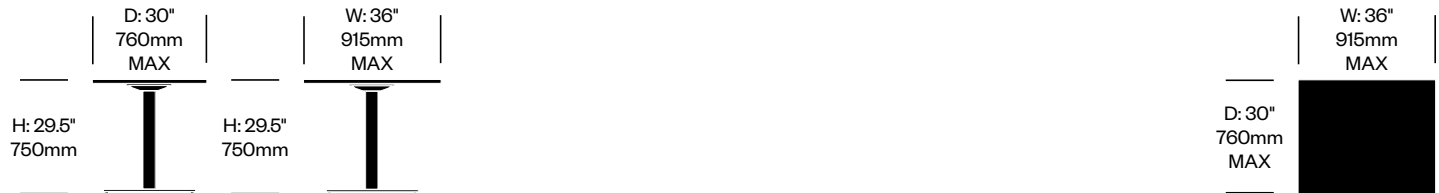

STANDARD HEIGHT TABLES

Rectangle Table, 24"x30"	Number	List Price
Aluminum Top, Stainless Steel Base	HCJC-JC-GRS1-R2430NA	1,498.00
Wood Top, Stainless Steel Base	HCJC-JC-GRS1-R2430NW	1,482.00
CHPL Top, Stainless Steel Base	HCJC-JC-GRS1-R2430NC	1,632.00

Rectangle Table, 30"x36"	Number	List Price
Wood Top, Stainless Steel Base	HCJC-JC-GRS1-R3036NW	1,715.00
CHPL Top, Stainless Steel Base	HCJC-JC-GRS1-R3036NC	1,858.00