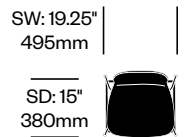

Low Stool with High Back	Number	List Price
Painted Base	HCCE-TCS2-H4	975.00
Satin Stainless Steel Base	HCCE-TCS2-H4	1,105.00