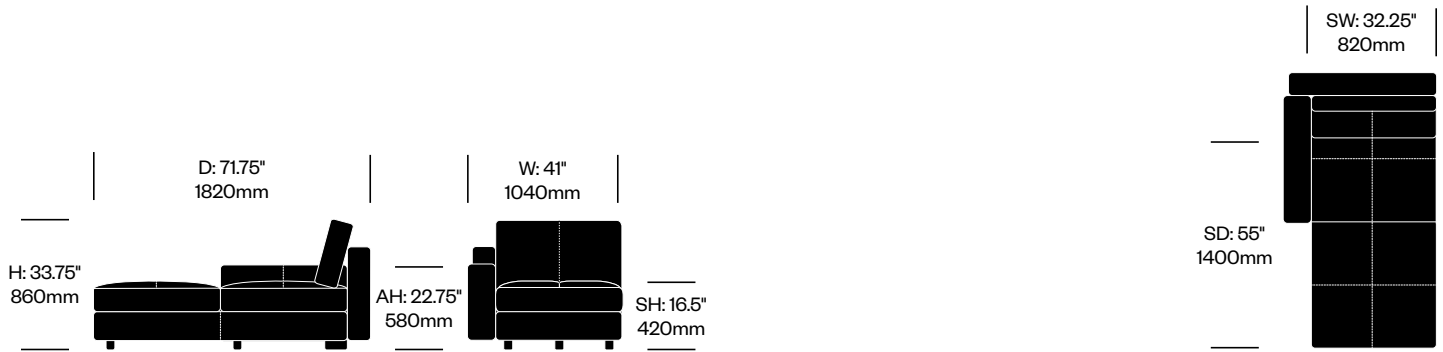

Chaise Lounge with Low Right Arm	Number	List Price
Leather	HCPF-MSHX-0L	7,260.00