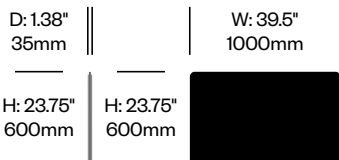

Medium Screen with Rounded Corners, 39.5"

	Number	1	Felt	Grade A	Grade B	Grade C	Grade D	Grade E	Grade F
Felt or Fabric	HCBZ-DKS2-39R		655.00	803.00	928.00	978.00	1,005.00	1,145.00	
Contrasting Felt or Fabric	HCBZ-DKS2-39R	C	934.00	1,082.00	1,207.00	1,257.00	1,284.00	1,424.00