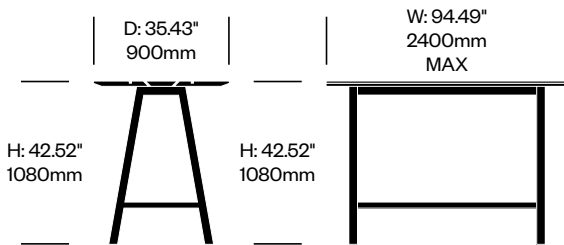

BuzziPicNic

BuzziSpace | Alain Gilles | 2014 | Imported from the Netherlands

To order, specify:

1. Product number
2. Top laminate color (if applicable)
3. Wood color

Bar Height Meet Collaborative Tables

35.43" Depth, Laminate Top	Number	Grade A	Grade B	Grade C	Grade D	Grade E
62.99" Width	HCBZ-PNTM-H3562L	3,605.00	3,652.00	3,726.00	4,012.00	4,151.00
70.87" Width	HCBZ-PNTM-H3570L	3,781.00	3,829.00	3,905.00	4,198.00	4,352.00
78.74" Width	HCBZ-PNTM-H3578L	3,838.00	3,894.00	3,947.00	4,268.00	4,418.00
86.61" Width	HCBZ-PNTM-H3586L	3,899.00	3,958.00	4,054.00	4,342.00	4,486.00
94.49" Width	HCBZ-PNTM-H3594L	4,043.00	4,114.00	4,178.00	4,433.00	4,654.00