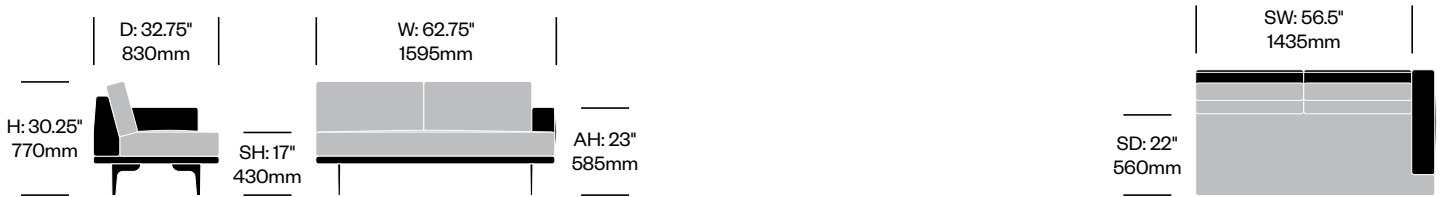

Stain repellent option:

- 1. Add \$98.56 to list price
 - 2. Add **P** to product number
- Example: HCCL-LYL2-LN22**P**

Two Seat Sofa with

Arm on Left	Number	1 2	Grade A	Grade B	Grade C	Grade D	Grade E	Grade F	Grade G	Grade H	Leather A	Leather B
Polished Aluminum Legs	HCCL-LYL2-LN	■ ■	4,998.29	5,227.98	5,507.58	5,750.47	6,349.84	6,603.46	7,544.54	8,053.77	8,105.16	9,480.31
Painted Legs Grade A	HCCL-LYL2-LN	■ ■	5,068.24	5,297.93	5,577.53	5,820.42	6,419.79	6,673.41	7,614.49	8,123.72	8,175.11	9,550.26
Painted Legs Grade B	HCCL-LYL2-LN	■ ■	5,079.66	5,309.35	5,588.95	5,831.84	6,431.21	6,684.83	7,625.91	8,135.14	8,186.53	9,561.68