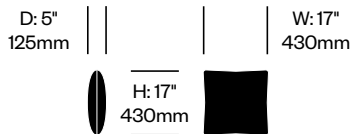

Square Pillow, 17"x17"	Number	Grade A	Grade B	Grade C	Grade D	Grade E	Grade F	Grade G
Polyester Fill	HCJC-JP-P1717-SNN	154.00	237.00	266.00	292.00	317.00	356.00	393.00
Polyester Fill with Water Resistant Muslin Wrap	HCJC-JP-P1717-SNM	206.00	290.00	319.00	345.00	370.00	410.00	447.00