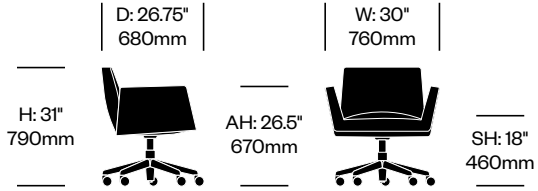

Chancellor

Poltrona Frau | Lievore, Altherr, Molina | 2008 | Imported from Italy

To order, specify:

1. Product number
2. Upholstery and color
3. Base trim color

**Low Back Conference Chair,
Fixed Height**

	Number	List Price
Standard Plate, Matching Stitching	HCPF-CHAM-MXCL	4,950.00
Standard Plate, Contrasting Stitching	HCPF-CHAM-CXCL	4,950.00
Leather Plate, Matching Stitching	HCPF-CHAM-MUCL	5,600.00
Leather Plate, Contrasting Stitching	HCPF-CHAM-CUCL	5,600.00