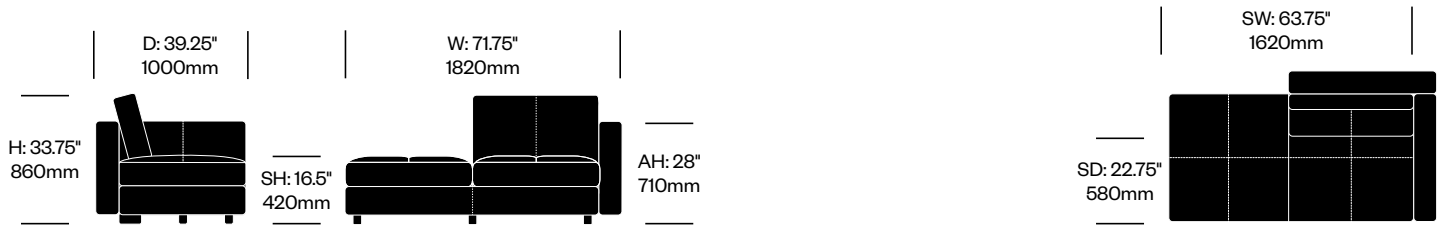

Poltrona Frau | Poltrona Frau R+D | 2009 | Imported from Italy

To order, specify:

1. Product number
2. Upholstery and color

One Seat with High Right Arm, Bench on Left	Number	List Price
Leather	HCPF-MSSB-OH	7,530.00