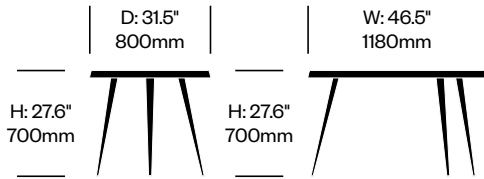

Mexique

Cassina | Charlotte Perriand | 1952 | Imported from Italy

To order, specify:

1. Product number
2. Top paint or wood color
3. Leg trim color

STANDARD HEIGHT COLLABORATIVE TABLE

Matte Black Legs	Number	List Price
Gloss Painted Top	HCCS-MXTC-IP	4,110.00
Matte Painted Top	HCCS-MXTC-IP	2,985.00
American Walnut Top	HCCS-MXTC-1W	4,705.00
Black Stained Oak Top	HCCS-MXTC-1W	3,125.00
Natural Oak Top	HCCS-MXTC-1W	3,125.00

Gunmetal Grey Legs	Number	List Price
Gloss Painted Top	HCCS-MXTC-IP	4,370.00
Matte Painted Top	HCCS-MXTC-IP	3,235.00
American Walnut Top	HCCS-MXTC-1W	4,905.00
Black Stained Oak Top	HCCS-MXTC-1W	3,390.00
Natural Oak Top	HCCS-MXTC-1W	3,390.00