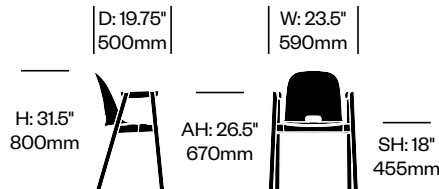

List Price

Ash	HCEM-ALS4-LN	515.00
Dark Stained Ash	HCEM-ALS4-LN	535.00

Side Chair with High Back

Number

List Price

Ash	HCEM-ALS4-HN	515.00
Dark Stained Ash	HCEM-ALS4-HN	535.00

Side Chair with High Back and Arms