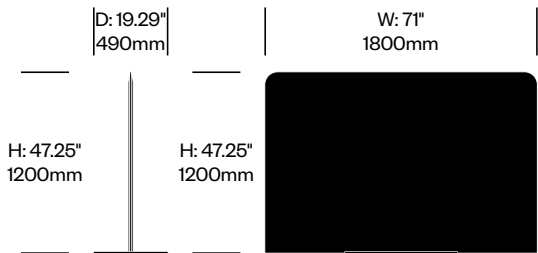

Screen, 47.25"x71"	Number	1	Felt	Grade A	Grade B	Grade C	Grade D	Grade E	Grade F
Felt or Fabric	HCBZ-FES1-71		1,896.00	2,507.00	2,893.00	3,045.00	3,131.00	3,565.00	
Contrasting Felt or Fabric	HCBZ-FES1-71	C	2,184.00	2,795.00	3,181.00	3,333.00	3,419.00	3,853.00