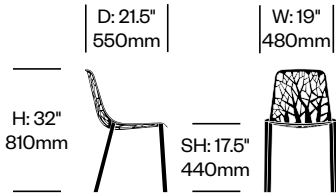

Forest

JANUS et Cie

To order, specify:

1. Product number
2. Paint color

Stacking Side Chair	Number	List Price
Stacks Four High	HCJC-FO-SN	862.00