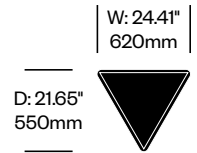

BuzziTotem

BuzziSpace | BuzziSpace Studio | 2016 | Imported from the Netherlands

To order, specify:

1. Product number
2. Upholstery and color
3. Base paint color

Small Wedge Totem	Number	Grade A	Grade B	Grade C	Grade D	Grade E	Grade F
Flat Base	HCBZ-TTS3-12	2,404.00	2,677.00	2,785.00	2,848.00	3,158.00	
Base on Casters	HCBZ-TTS3-1C2	2,690.00	2,963.00	3,071.00	3,134.00	3,444.00	