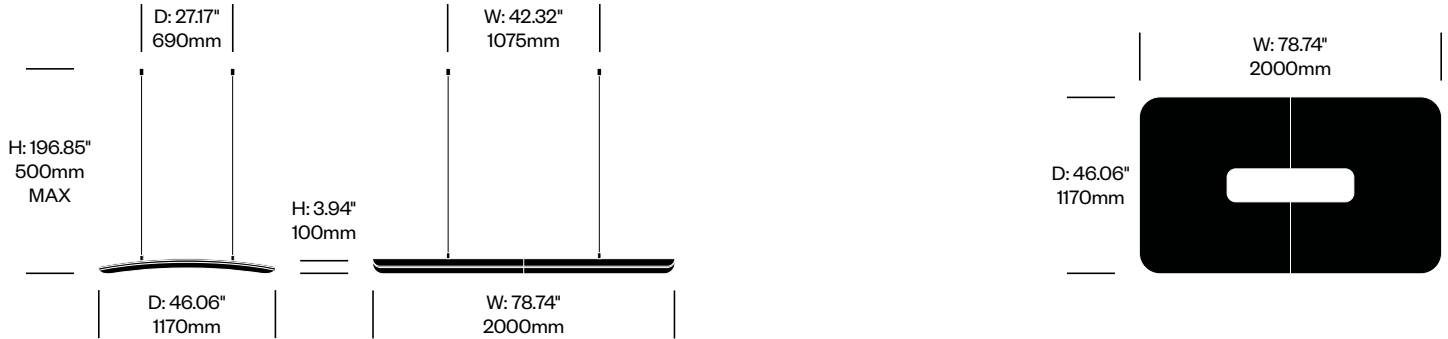

BuzziZepp

BuzziSpace | Alain Gilles and BuzziSpace Studio | 2018 | Imported from the Netherlands

To order, specify:

1. Product number
2. Upholstery and color
3. Cable trim color

Small Suspended Screen	Number	Grade A	Grade B	Grade C	Grade D	Grade E	Grade F
78.74" (2000mm) Cables	HCBZ-ZPSS-11	5,954.00	6,382.00	6,592.00	6,710.00	7,309.00	
196.85" (5000mm) Cables	HCBZ-ZPSS-12	6,428.00	6,856.00	7,066.00	7,184.00	7,783.00