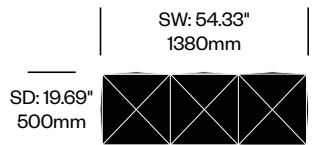

Trio Pouf, 3D Pattern with One Square	Number	Grade A
Fabric with Antiskid Bottom	HCBZ-CBP3-3012A	2,230.00
Fabric with Wood Bottom	HCBZ-CBP3-3012W	2,656.00