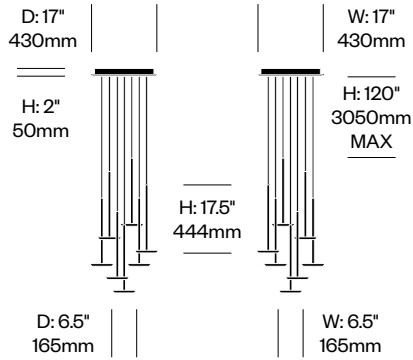

Sky Solo

Pablo Designs | Pablo Pardo and Pablo Studio | 2020 | Imported from China

To order, specify:

1. Product number
2. Trim color

Pendant with Seven Lights	Number	List Price
	HCPL-SSP7	2,920.00