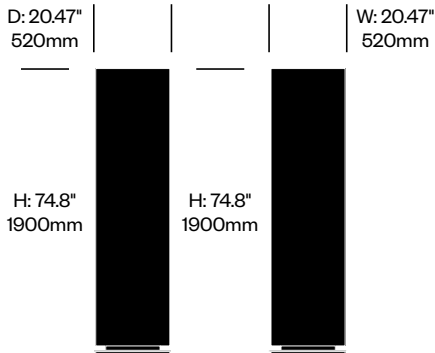

Large Cylinder Totem	Number	Grade A	Grade B	Grade C	Grade D	Grade E	Grade F
Flat Base	HCBZ-TTS2-32	3,805.00	4,291.00	4,484.00	4,595.00	5,144.00	
Base on Casters	HCBZ-TTS2-3C2	4,281.00	4,767.00	4,960.00	5,071.00	5,620.00