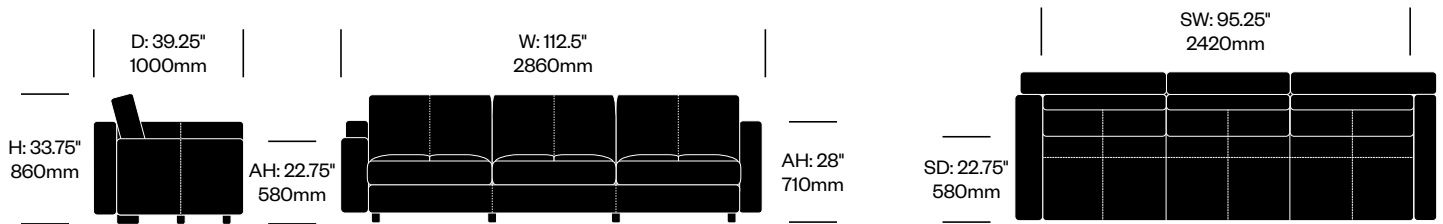

Three Seat with Low Right Arm, High Left Arm	Number	List Price
Leather	HCPF-MSS3-HL	11,220.00