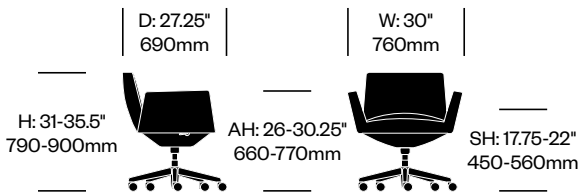

**Low Back Conference Chair,
Adjustable Height**

	Number	List Price
Standard Plate, Matching Stitching	HCPF-CHAG-MXCL	5,070.00
Standard Plate, Contrasting Stitching	HCPF-CHAG-CXCL	5,070.00
Leather Plate, Matching Stitching	HCPF-CHAG-MUCL	5,720.00
Leather Plate, Contrasting Stitching	HCPF-CHAG-CUCL	5,720.00