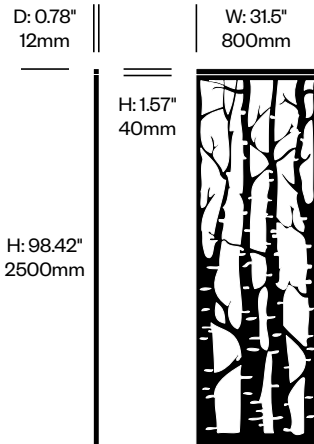

Large Screen, Birch Pattern	Number	List Price
Felt	HCBZ-FAS2-BR	1,160.00
Contrasting Felt	HCBZ-FAS2-BRC	1,506.00