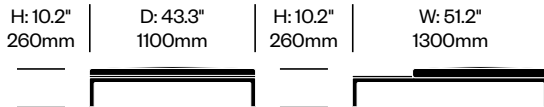

Mex-Hi

Cassina | Piero Lissoni | 2020 | Imported from Italy

To order, specify:

1. Product number
2. Upholstery and color
3. Stone top color
4. Base trim color

OTTOMAN WITH INTEGRATED STONE TOP

Chrome Base	Number	List Price
Leather with Black Marquiña Marble	HCCS-MHTO-21S	6,110.00
Leather with Calacatta Marble	HCCS-MHTO-21S	6,630.00
Leather with Emperador Marble	HCCS-MHTO-21S	6,325.00
Leather with Grey Carnico Marble	HCCS-MHTO-21S	6,325.00
Leather with Sahara Noir Marble	HCCS-MHTO-21S	6,630.00
Leather with White Carrara Marble	HCCS-MHTO-21S	6,110.00
Fabric with Black Marquiña Marble	HCCS-MHTO-22S	5,925.00
Fabric with Calacatta Marble	HCCS-MHTO-22S	6,445.00
Fabric with Emperador Marble	HCCS-MHTO-22S	6,140.00
Fabric with Grey Carnico Marble	HCCS-MHTO-22S	6,140.00
Fabric with Sahara Noir Marble	HCCS-MHTO-22S	6,445.00
Fabric with White Carrara Marble	HCCS-MHTO-22S	5,925.00

Matte Anthracite Base	Number	List Price
Leather with Black Marquiña Marble	HCCS-MHTO-21S	5,615.00
Leather with Calacatta Marble	HCCS-MHTO-21S	6,135.00
Leather with Emperador Marble	HCCS-MHTO-21S	5,830.00
Leather with Grey Carnico Marble	HCCS-MHTO-21S	5,830.00
Leather with Sahara Noir Marble	HCCS-MHTO-21S	6,135.00
Leather with White Carrara Marble	HCCS-MHTO-21S	5,615.00
Fabric with Black Marquiña Marble	HCCS-MHTO-22S	5,430.00
Fabric with Calacatta Marble	HCCS-MHTO-22S	5,950.00
Fabric with Emperador Marble	HCCS-MHTO-22S	5,645.00
Fabric with Grey Carnico Marble	HCCS-MHTO-22S	5,645.00
Fabric with Sahara Noir Marble	HCCS-MHTO-22S	5,950.00
Fabric with White Carrara Marble	HCCS-MHTO-22S	5,430.00