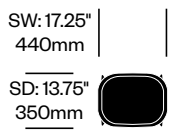

High Stool	Number	COM/COL	List Price
Leather	HCCE-HPS3-1	1,155.00	1,510.00
Fabric	HCCE-HPS3-2	1,140.00	1,240.00
Faux Leather	HCCE-HPS3-3	1,140.00	1,155.00