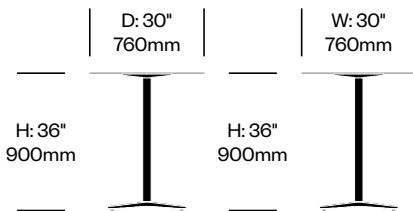

COUNTER HEIGHT COLLABORATIVE TABLE WITH X BASE, 30" ROUND

Black Base	Number	List Price
Laminate Grade A	HCEM-2NTC-R30-MXL	1,235.00
Laminate Grade B	HCEM-2NTC-R30-MXL	1,695.00
Accoya	HCEM-2NTC-R30-MXW	1,925.00
Ash	HCEM-2NTC-R30-MXW	1,325.00
Walnut	HCEM-2NTC-R30-MXW	1,735.00
Silver Base	Number	List Price
Hand-Brushed, Clear Anodized Aluminum	HCEM-2NTC-R30-MXA	1,620.00
Laminate Grade A	HCEM-2NTC-R30-MXL	1,110.00
Laminate Grade B	HCEM-2NTC-R30-MXL	1,570.00
Accoya	HCEM-2NTC-R30-MXW	1,805.00
Ash	HCEM-2NTC-R30-MXW	1,200.00
Walnut	HCEM-2NTC-R30-MXW	1,610.00