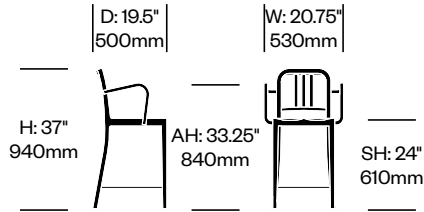

1006 Navy®

Emeco | 1944 | Made in the United States

To order, specify:

1. Product number, including:

1 Glide type

- Felt (add \$20.00 to list price)
- Plastic

2. Frame trim color

Low Stool with Arms	Number	List Price
Hand-Brushed, Clear Anodized Aluminum	HCEM-N6S1- <input type="checkbox"/> A	1,315.00
Hand-Polished Aluminum	HCEM-N6S1- <input type="checkbox"/> A	2,770.00