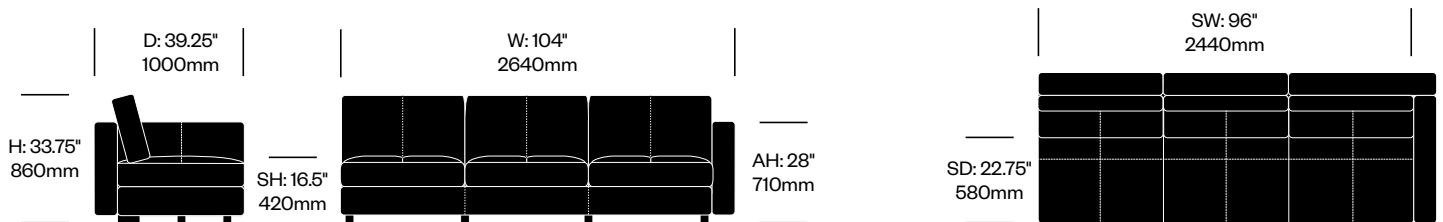

Three Seat with High Left Arm	Number	List Price
Leather	HCPF-MSS3-H0	12,150.00