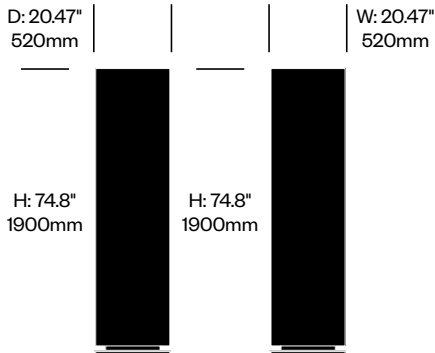

Large Beam Totem	Number	Grade A	Grade B	Grade C	Grade D	Grade E	Grade F
Flat Base	HCBZ-TTS1-32	3,805.00	4,237.00	4,408.00	4,502.00	4,993.00	
Base on Casters	HCBZ-TTS1-3C2	4,187.00	4,619.00	4,790.00	4,884.00	5,375.00