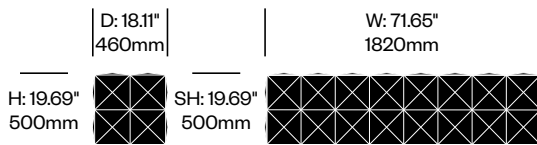

Quatro Pouf, 3D Pattern with Four Squares	Number	Grade A
Fabric with Antiskid Bottom	HCBZ-CBP3-4042A	2,773.00
Fabric with Wood Bottom	HCBZ-CBP3-4042W	3,349.00