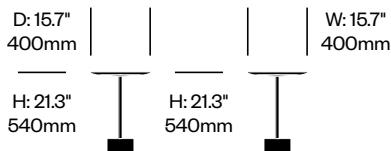

HIGH OCCASIONAL TABLE, WOOD TOP AND BASE

Gunmetal Grey Frame	Number	List Price
American Walnut	HCCS-9TO-3W	1,745.00
Black Stained Ash	HCCS-9TO-3W	1,590.00

Matte Anthracite Frame	Number	List Price
American Walnut	HCCS-9TO-3W	1,675.00
Black Stained Ash	HCCS-9TO-3W	1,520.00