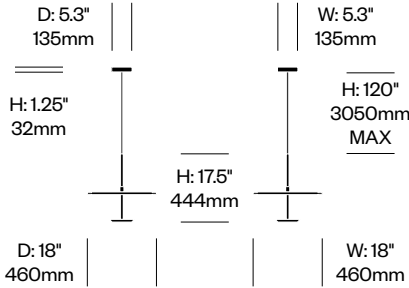

Sky Sound

Pablo Designs | Pablo Pardo and Pablo Studio | 2020 | Imported from China

To order, specify:

1. Product number
2. Shade felt color
3. Trim color

Pendant Light, 18"	Number	List Price
	HCPL-SNP1-18	650.00