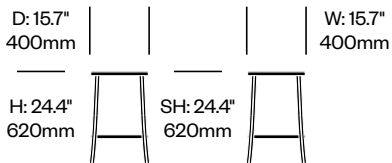

Medium Stool	Number	List Price
Hand-Brushed, Clear Anodized Aluminum	HCEM-1AS2-N	595.00