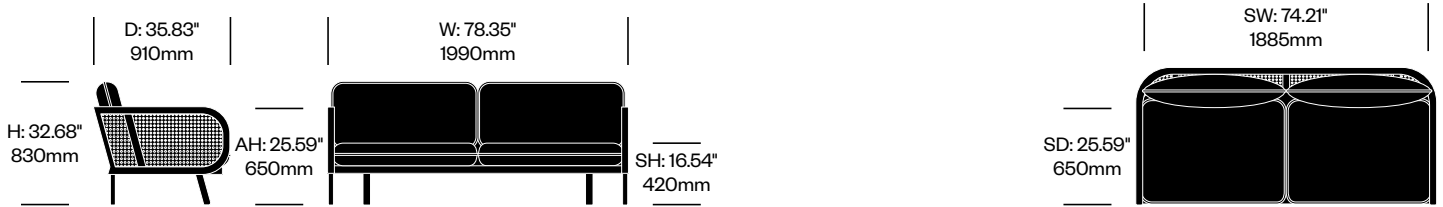

BuzziCane

BuzziSpace | Wiebe Boonstra and Marc van Nederpelt | 2016 | Imported from Belgium

To order, specify:

1. Product number
2. Upholstery and color
3. Frame wood color

Lounge Chair	Number	Grade A	Grade B	Grade C	Grade D
Fabric with Natural Ash	HCBZ-CNL1-2	7,291.00	8,159.00	8,348.00	8,208.00
Fabric with Black Stained Ash	HCBZ-CNL1-2	8,113.00	8,444.00	8,261.00	8,498.00