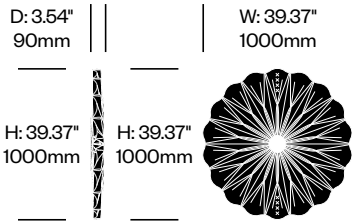

BuzziPleat

BuzziSpace | 13&9 Design | 2017 | Imported from the Netherlands

To order, specify:

1. Product number
2. Felt or fabric color
3. Lace color

Medium Edel Wall Mounted Screen	Number	List Price
Felt	HCBZ-PESW-EM	2,495.00
Anthracite Felt with Fabric	HCBZ-PESW-EMA	1,734.00
OffWhite Felt with Fabric	HCBZ-PESW-EMW	2,495.00