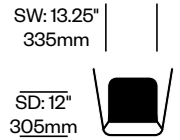

High Stool	Number	List Price
Painted	HCCE-AL2	815.00