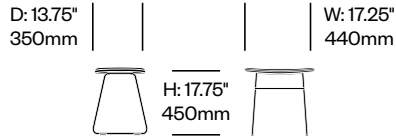

Morrison Stool

Cappellini | Jasper Morrison | 2003 | Made in the United States

To order, specify:

1. Product number
2. Upholstery and color or wood color
3. Base trim color

Low Stool	Number	COM/COL	List Price
Leather	HCCE-MSS1-1	1,070.00	1,460.00
Fabric	HCCE-MSS1-2	1,025.00	1,145.00
Faux Leather	HCCE-MSS1-3	1,025.00	1,070.00
Wood	HCCE-MSS1-W		855.00