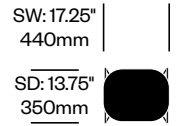

Morrison Stool

Cappellini | Jasper Morrison | 2003 | Made in the United States

To order, specify:

1. Product number
2. Upholstery and color or wood color
3. Base trim color

Low Stool	Number	COM/COL	List Price
Leather	HCCE-MSS1-1	1,070.00	1,460.00
Fabric	HCCE-MSS1-2	1,025.00	1,145.00
Faux Leather	HCCE-MSS1-3	1,025.00	1,070.00
Wood	HCCE-MSS1-W		855.00