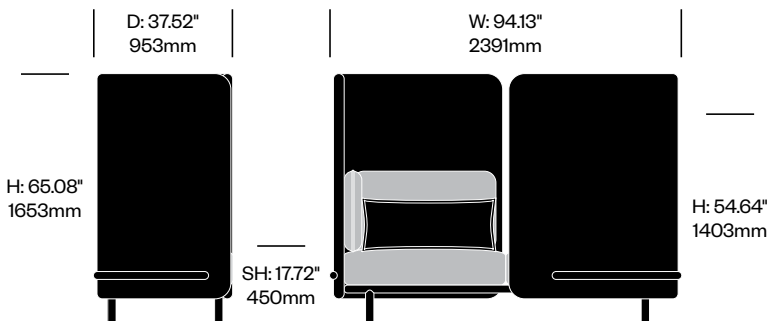

**Two Seat Sofa with High Back,
Open Right**

	Number	Grade A	Grade B	Grade C	Grade D	Grade E
	HCBZ-SKL2-RHH2	14,712.00	16,141.00	16,853.00	17,250.00	
with Arm Cushions	HCBZ-SKL2-RHHA2	15,163.00	16,665.00	17,417.00	17,834.00	
with Anti-Theft Arm Cushions	HCBZ-SKL2-RHHAT2	15,422.00	16,924.00	17,676.00	18,093.00