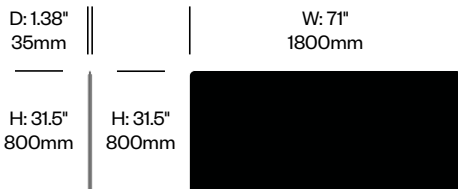

High Screen with Rounded Corners, 71"

	Number	1	Felt	Grade A	Grade B	Grade C	Grade D	Grade E	Grade F
Felt or Fabric	HCBZ-DKS3-71R		901.00	1,260.00	1,598.00	1,733.00	1,807.00	2,191.00	
Contrasting Felt or Fabric	HCBZ-DKS3-71R	C	1,180.00	1,539.00	1,877.00	2,012.00	2,086.00	2,470.00