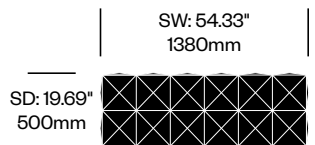

Trio Pouf, 3D Pattern with Four Squares	Number	Grade A
Fabric with Antiskid Bottom	HCBZ-CBP3-3042A	2,230.00
Fabric with Wood Bottom	HCBZ-CBP3-3042W	2,656.00