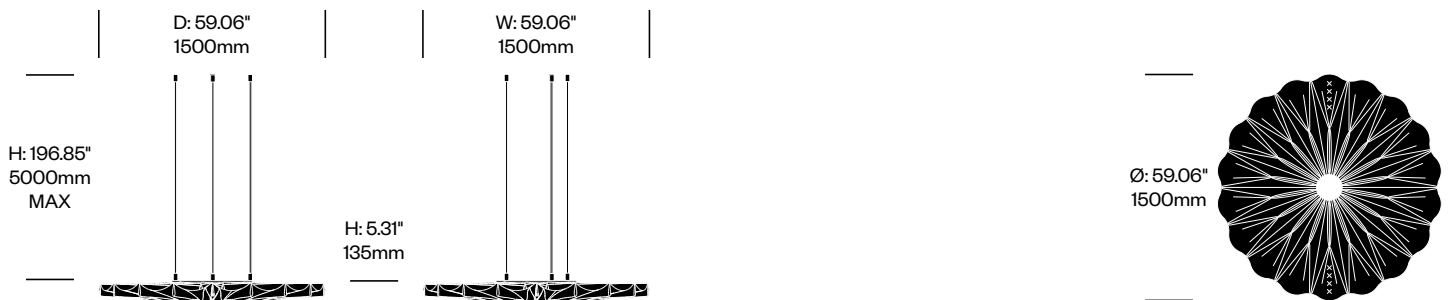

LARGE EDEL SUSPENDED SCREEN

Screen with 78.74" (2000mm) Cables	Number	List Price
Felt	HCBZ-PESS-EL1	2,245.00
Anthracite Felt with Fabric	HCBZ-PESS-ELA1	3,406.00
OffWhite Felt with Fabric	HCBZ-PESS-ELW1	3,406.00

Screen with 196.85" (5000mm) Cables	Number	List Price
Felt	HCBZ-PESS-EL2	2,672.00
Anthracite Felt with Fabric	HCBZ-PESS-ELA2	3,833.00
OffWhite Felt with Fabric	HCBZ-PESS-ELW2	3,833.00