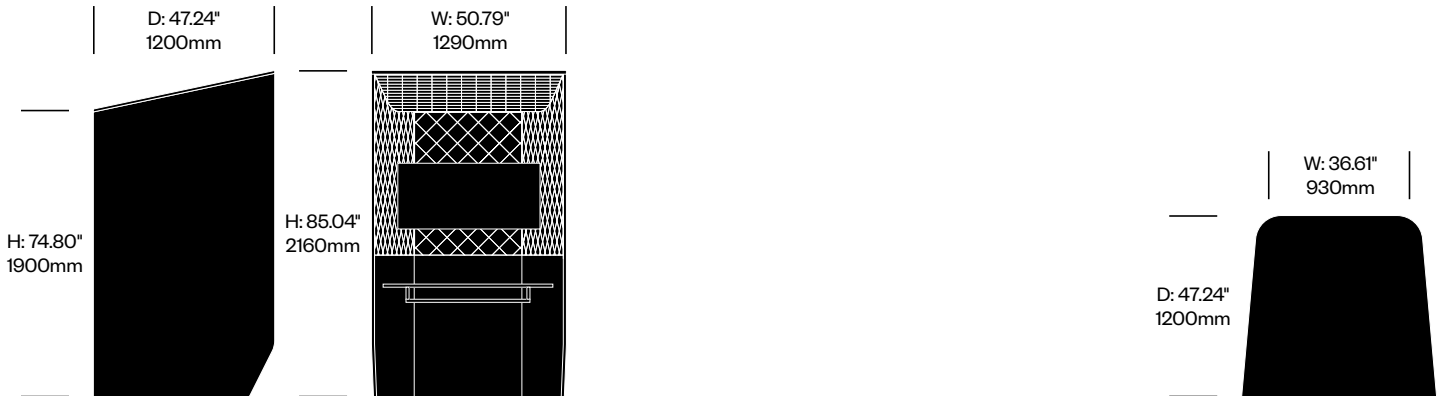

SINGLE BOOTH, 3D DIAMOND

Upholstered Worksurface	Number	Grade A	Grade E
with Cable Tray	HCBZ-BHB1-D2CNN	11,941.00	16,981.00
with Cable Tray, Contrasting Fabric	HCBZ-BHB1-D2CNNC	12,795.00	17,835.00
with Cable Tray and Light	HCBZ-BHB1-D2CLN	12,795.00	17,835.00
with Cable Tray and Light, Contrasting Fabric	HCBZ-BHB1-D2CLNC	13,649.00	18,689.00
Laminate Worksurface	Number	Grade A	Grade E
	HCBZ-BHB1-DLNNN	12,997.00	18,037.00
Contrasting Fabric	HCBZ-BHB1-DLNNNC	13,851.00	18,891.00
with Light	HCBZ-BHB1-DLNLN	13,851.00	18,891.00
with Light, Contrasting Fabric	HCBZ-BHB1-DLNLNC	14,705.00	19,745.00
Wood Worksurface	Number	Grade A	Grade E
	HCBZ-BHB1-DWNNN	13,082.00	18,122.00
Contrasting Fabric	HCBZ-BHB1-DWNNNC	13,936.00	18,976.00
with Cable Tray	HCBZ-BHB1-DWCNN	13,202.00	18,242.00
with Cable Tray, Contrasting Fabric	HCBZ-BHB1-DWCNNC	14,056.00	19,096.00
with Light	HCBZ-BHB1-DWNLN	12,795.00	17,835.00
with Light, Contrasting Fabric	HCBZ-BHB1-DWNLNC	13,649.00	18,689.00
with Cable Tray and Light	HCBZ-BHB1-DWCLN	14,056.00	19,096.00
with Cable Tray and Light, Contrasting Fabric	HCBZ-BHB1-DWCLNC	14,910.00	19,950.00