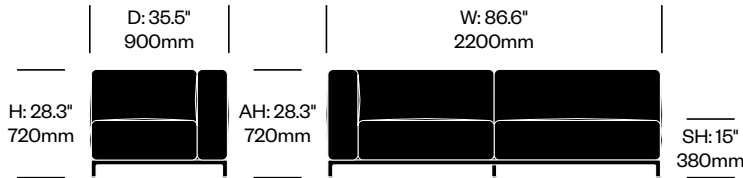

WIDE TWO SEAT SOFA WITH RIGHT ARM

Chrome Base	Number	List Price
Leather	HCCS-MHL2-WNA1	13,195.00
Fabric	HCCS-MHL2-WNA2	11,855.00

Matte Anthracite Base	Number	List Price
Leather	HCCS-MHL2-WNA1	12,250.00
Leather	HCCS-MHL2-WNA2	10,910.00