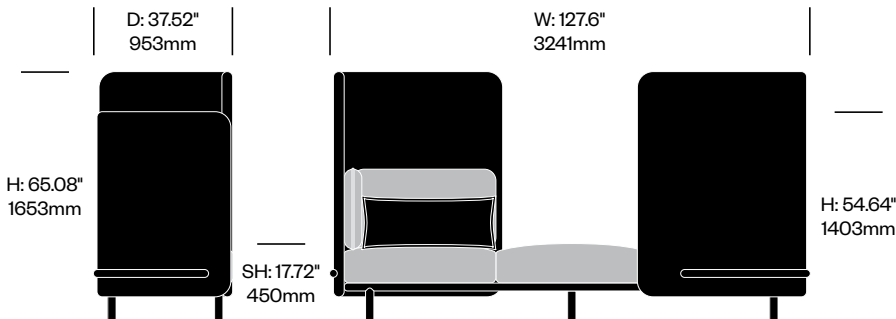

**Three Seat Sofa with High Back,
Open Right**

	Number	Grade A	Grade B	Grade C	Grade D	Grade E
	HCBZ-SKL3-RHH2	19,970.00	21,792.00	22,697.00	23,203.00	
with Arm Cushions	HCBZ-SKL3-RHHA2	20,421.00	22,316.00	23,261.00	23,787.00	
with Anti-Theft Arm Cushions	HCBZ-SKL3-RHHAT2	20,680.00	22,575.00	23,520.00	24,046.00