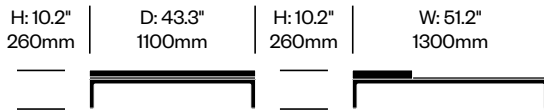

Mex-Hi

Cassina | Piero Lissoni | 2020 | Imported from Italy

To order, specify:

1. Product number
2. Top stone color
3. Tray wood color
4. Base trim color

LARGE OCCASIONAL TABLE WITH STONE TOP AND INTEGRATED WOOD TRAY

Chrome Base	Number	List Price
Black Marquiña Marble with American Walnut	HCCS-MHTO-2SW	6,355.00
Black Marquiña Marble with Black Stained Oak	HCCS-MHTO-2SW	6,025.00
Black Marquiña Marble with Natural Oak	HCCS-MHTO-2SW	6,025.00
Calacatta Marble with American Walnut	HCCS-MHTO-2SW	7,240.00
Calacatta Marble with Black Stained Oak	HCCS-MHTO-2SW	6,910.00
Calacatta Marble with Natural Oak	HCCS-MHTO-2SW	6,910.00
Emperador Marble with American Walnut	HCCS-MHTO-2SW	6,500.00
Emperador Marble with Black Stained Oak	HCCS-MHTO-2SW	6,170.00
Emperador Marble with Natural Oak	HCCS-MHTO-2SW	6,170.00
Grey Carnico Marble with American Walnut	HCCS-MHTO-2SW	6,500.00
Grey Carnico Marble with Black Stained Oak	HCCS-MHTO-2SW	6,170.00
Grey Carnico Marble with Natural Oak	HCCS-MHTO-2SW	6,170.00
Sahara Noir Marble with American Walnut	HCCS-MHTO-2SW	7,240.00
Sahara Noir Marble with Black Stained Oak	HCCS-MHTO-2SW	6,910.00
Sahara Noir Marble with Natural Oak	HCCS-MHTO-2SW	6,910.00
White Carrara Marble with American Walnut	HCCS-MHTO-2SW	6,355.00
White Carrara Marble with Black Stained Oak	HCCS-MHTO-2SW	6,025.00
White Carrara Marble with Natural Oak	HCCS-MHTO-2SW	6,025.00

Matte Anthracite Base	Number	List Price
Black Marquiña Marble with American Walnut	HCCS-MHTO-2SW	5,860.00
Black Marquiña Marble with Black Stained Oak	HCCS-MHTO-2SW	5,530.00
Black Marquiña Marble with Natural Oak	HCCS-MHTO-2SW	5,530.00
Calacatta Marble with American Walnut	HCCS-MHTO-2SW	6,745.00
Calacatta Marble with Black Stained Oak	HCCS-MHTO-2SW	6,415.00
Calacatta Marble with Natural Oak	HCCS-MHTO-2SW	6,415.00
Emperador Marble with American Walnut	HCCS-MHTO-2SW	6,005.00
Emperador Marble with Black Stained Oak	HCCS-MHTO-2SW	5,675.00
Emperador Marble with Natural Oak	HCCS-MHTO-2SW	5,675.00
Grey Carnico Marble with American Walnut	HCCS-MHTO-2SW	6,005.00
Grey Carnico Marble with Black Stained Oak	HCCS-MHTO-2SW	5,675.00
Grey Carnico Marble with Natural Oak	HCCS-MHTO-2SW	5,675.00
Sahara Noir Marble with American Walnut	HCCS-MHTO-2SW	6,745.00
Sahara Noir Marble with Black Stained Oak	HCCS-MHTO-2SW	6,415.00
Sahara Noir Marble with Natural Oak	HCCS-MHTO-2SW	6,415.00
White Carrara Marble with American Walnut	HCCS-MHTO-2SW	5,860.00
White Carrara Marble with Black Stained Oak	HCCS-MHTO-2SW	5,530.00
White Carrara Marble with Natural Oak	HCCS-MHTO-2SW	5,530.00