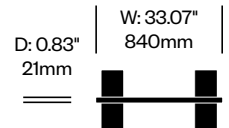

Single Screen, Dots Pattern	Number	List Price
Felt	HCBZ-FSSI-DTF	1,872.00
Contrasting Felt	HCBZ-FSSI-DTFC	2,218.00