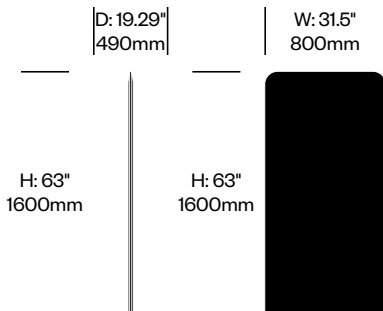

Screen, 63"x31.5"	Number	1	Felt	Grade A	Grade B	Grade C	Grade D	Grade E	Grade F
Felt or Fabric	HCBZ-FES3-31		1,229.00	1,590.00	1,933.00	2,070.00	2,147.00	2,537.00	
Contrasting Felt or Fabric	HCBZ-FES3-31 C		1,517.00	1,878.00	2,221.00	2,358.00	2,435.00	2,825.00