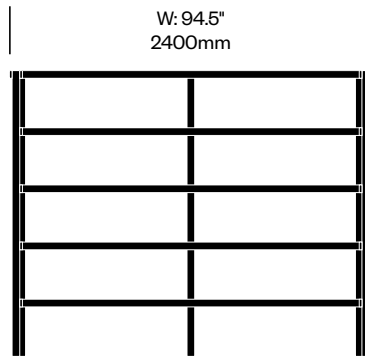

High Frame, 47.25" x 94.5"

Number

List Price

HCBZ-BRFN-H4794

11,038.00