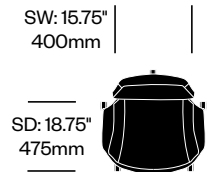

Downtown

Poltrona Frau | Jean-Marie Massaud | 2014 | Imported from Italy

To order, specify:

1. Product number
2. Upholstery and color

LOW BACK CONFERENCE CHAIR, ADJUSTABLE HEIGHT

Leather	Number	List Price
Polished Aluminum Base	HCPF-DG5L-TX	4,070.00
Black Painted Base	HCPF-DG5P-TX	4,070.00
Microperforated Leather	Number	List Price
Polished Aluminum Base	HCPF-DG5L-TY	4,290.00
Black Painted Base	HCPF-DG5P-TY	4,290.00