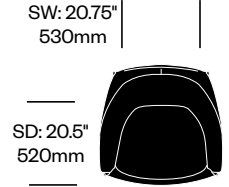

Archibald

Poltrona Frau | Jean-Marie Massaud | 2009 | Imported from Italy

To order, specify:

1. Product number
2. Upholstery and color

Lounge Chair	Number	List Price
Leather	HCPF-ARL1-S	6,240.00