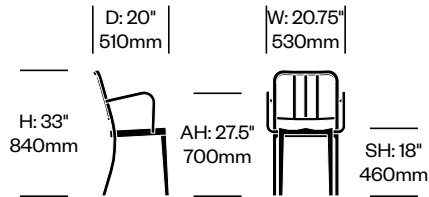

1006 Navy®

Emeco | 1944 | Made in the United States

To order, specify:

- Product number, including:

1 Glide type

- Felt (add \$20.00 to list price)
- Plastic

- Frame trim color

Stacking Side Chair	Number	1	List Price
Hand-Brushed, Clear Anodized Aluminum	HCCEM-N6S4-	NK	935.00
Hand-Polished Aluminum	HCCEM-N6S4-	NK	2,035.00