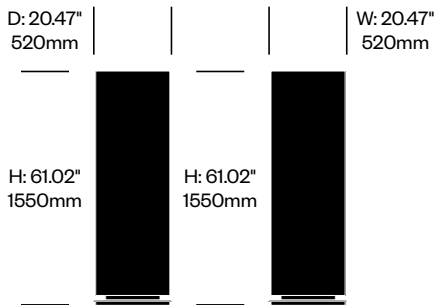

BuzziTotem

BuzziSpace | BuzziSpace Studio | 2016 | Imported from the Netherlands

To order, specify:

1. Product number
2. Upholstery and color
3. Base paint color

Small Beam Totem	Number	Grade A	Grade B	Grade C	Grade D	Grade E	Grade F
Flat Base	HCBZ-TTS1-12	2,404.00	2,677.00	2,785.00	2,848.00	3,158.00	
Base on Casters	HCBZ-TTS1-1C2	2,786.00	3,059.00	3,167.00	3,230.00	3,540.00	