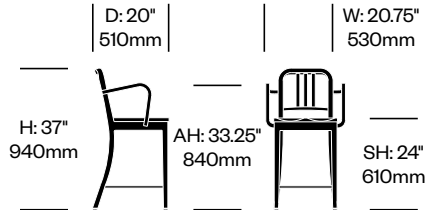

1104 Navy

Emeco | 1949 | Made in the United States

To order, specify:

- Product number, including:

1 Glide type

- Felt (add \$20.00 to list price)
- Plastic

- Seat wood color
- Frame trim color

Low Stool with Arms	Number	List Price
Hand-Brushed, Clear Anodized Aluminum	HCEM-N4S1- <input type="checkbox"/> A	1,710.00
Hand-Polished Aluminum	HCEM-N4S1- <input type="checkbox"/> A	3,140.00