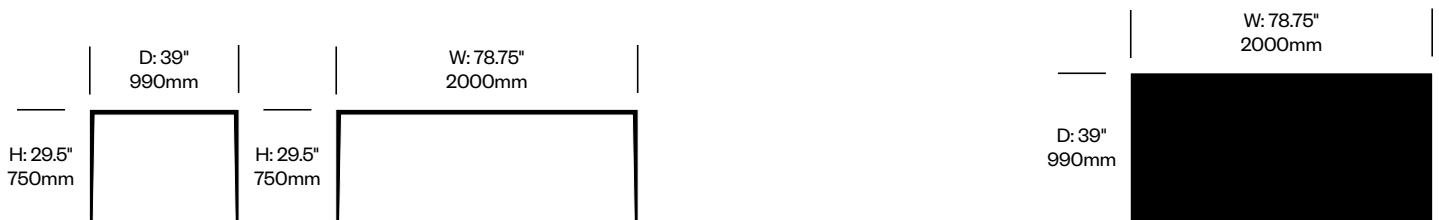

Rectangle Dining Table	Number	List Price
Backpainted Glass Top	HCJC-SL-TDR79-G	8,578.00