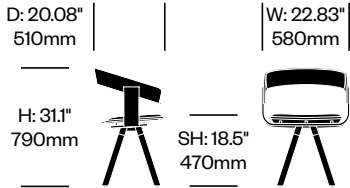

Side Chair	Number	List Price
Leather Seat	HCBZ-FLS4-1W	2,762.00
Fabric Grade A Seat	HCBZ-FLS4-2W	2,285.00
Fabric Grade B Seat	HCBZ-FLS4-2W	2,381.00
Fabric Grade C Seat	HCBZ-FLS4-2W	2,429.00
Fabric Grade D Seat	HCBZ-FLS4-2W	2,453.00
Wood Seat	HCBZ-FLS4-WW	1,666.00