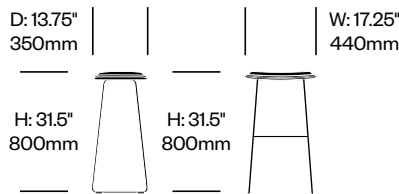

High Stool	Number	COM/COL	List Price
Leather	HCCE-HPS3-1	1,155.00	1,510.00
Fabric	HCCE-HPS3-2	1,140.00	1,240.00
Faux Leather	HCCE-HPS3-3	1,140.00	1,155.00