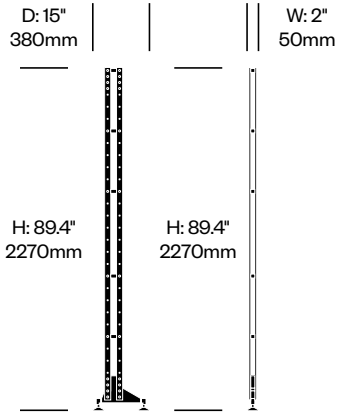

Infinito Wall

Cassina | Franco Albini | 2020 | Imported from Italy

To order, specify:

1. Product number
2. Wood color

Low Frame	Number	List Price
American Walnut	HCCS-IWBC-F1	1,650.00
Black Stained Ash	HCCS-IWBC-F1	1,405.00
Natural Ash	HCCS-IWBC-F1	1,405.00

High Frame	Number	List Price
American Walnut	HCCS-IWBC-F2	3,255.00
Black Stained Ash	HCCS-IWBC-F2	2,900.00
Natural Ash	HCCS-IWBC-F2	2,900.00