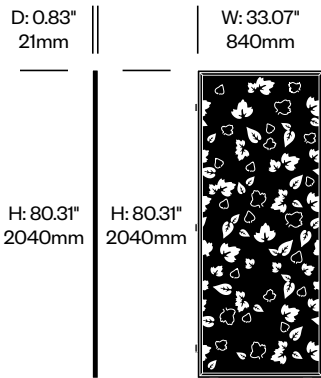

BuzziFalls Standing

BuzziSpace | Sas Adriaenssens | 2016 | Imported from the Netherlands

To order, specify:

1. Product number
2. Felt color
3. Contrasting felt color (if applicable)
4. Trim paint color

Add On Screen, Leaves Pattern	Number	List Price
Felt	HCBZ-FSSA-LVF	1,666.00
Contrasting Felt	HCBZ-FSSA-LVFC	2,012.00