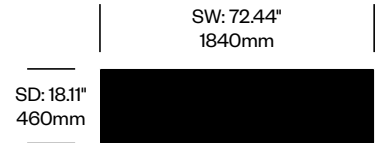

BuzziCube

BuzziSpace | BuzziSpace Studio | 2009 | Imported from the Netherlands

To order, specify:

1. Product number
2. Upholstery and color

Quatro Pouf, Flat	Number	Grade A	Grade B	Grade C	Grade D
Fabric with Antiskid Bottom	HCBZ-CBPF-42A	1,992.00	2,252.00	2,358.00	2,414.00
Fabric with Wood Bottom	HCBZ-CBPF-42W	2,570.00	2,828.00	2,933.00	2,990.00