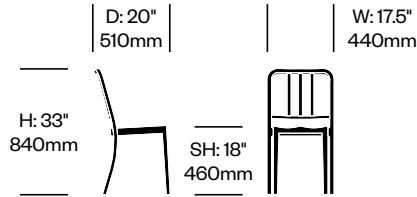

1006 Navy®

Emeco | 1944 | Made in the United States

To order, specify:

- Product number, including:

1 Glide type

- Felt (add \$20.00 to list price)
- Plastic

- Frame trim color

Stacking Side Chair	Number	1	List Price
Hand-Brushed, Clear Anodized Aluminum	HCCEM-N6S4-	NK	935.00
Hand-Polished Aluminum	HCCEM-N6S4-	NK	2,035.00