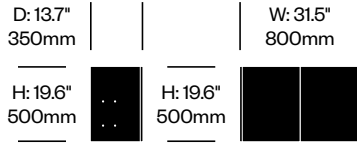

Infito Wall

Cassina | Franco Albini | 2020 | Imported from Italy

To order, specify:

1. Product number
2. Wood color