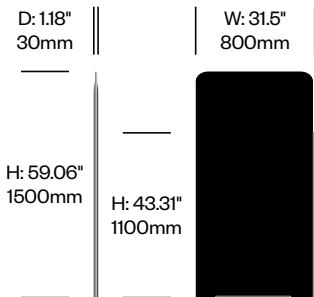

**Low Screen,
Stop Panel with Split**

	Number	Felt	Grade A	Grade B	Grade C	Grade D	Grade E	Grade F
Felt	HCBZ-SMS1-02F	790.00						
Fabric	HCBZ-SMS1-02		1,037.00	1,174.00	1,269.00	1,322.00	1,592.00	
Contrasting Felt	HCBZ-SMS1-02FC	1,078.00						
Contrasting Fabric	HCBZ-SMS1-02C		1,325.00	1,462.00	1,557.00	1,610.00	1,880.00