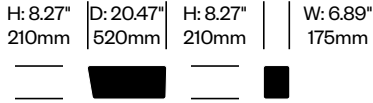

BuzziHub

BuzziSpace | Alain Gilles | 2011 | Imported from the Netherlands

To order, specify:

1. Product number
2. Upholstery and color

Armrest	Number	Grade A	Grade B	Grade C	Grade D
Fabric	HCBZ-HBA-2	587.00	650.00	677.00	691.00