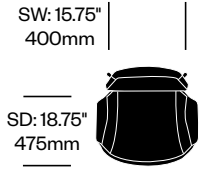

Downtown

Poltrona Frau | Jean-Marie Massaud | 2014 | Imported from Italy

To order, specify:

1. Product number
2. Upholstery and color