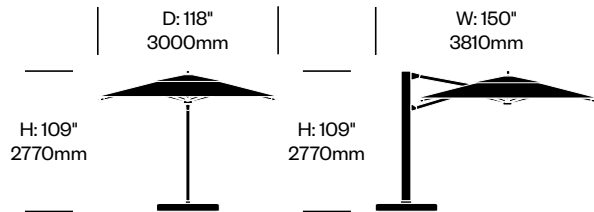

Square Tilt Umbrella, 118"	Number	Grade A	Grade B	Grade C	Grade D	Grade E
Square Granite Base, 42"	HCJC-JT-UTQB8S-GQ42	11,957.00	13,412.00	13,920.00	14,384.00	14,809.00
Stackable Steel Plate Base, 36"	HCJC-JT-UTQB8S-SS36	14,169.00	15,624.00	16,132.00	16,596.00	17,021.00
In Ground Mount	HCJC-JT-UTQB8S-IGMK	6,369.00	7,824.00	8,332.00	8,796.00	9,221.00
Concrete Surface Mount	HCJC-JT-UTQB8S-CSMK	6,221.00	7,676.00	8,184.00	8,648.00	9,073.00