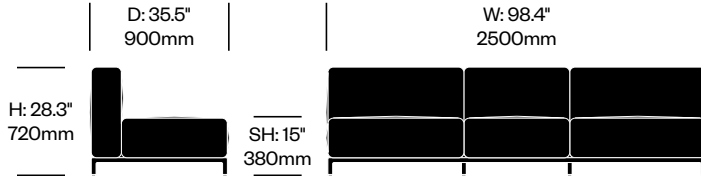

Mex-Hi

Cassina | Piero Lissoni | 2020 | Imported from Italy

To order, specify:

1. Product number
2. Upholstery and color
3. Base trim color

THREE SEAT SOFA WITHOUT ARMS

Chrome Base	Number	List Price
Leather	HCCS-MHL3-NN1	14,645.00
Fabric	HCCS-MHL3-NN2	13,325.00

Matte Anthracite Base	Number	List Price
Leather	HCCS-MHL3-NN1	13,410.00
Fabric	HCCS-MHL3-NN2	12,090.00