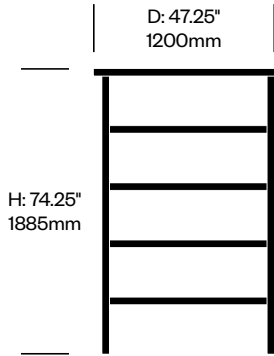

BuzziBracks

BuzziSpace | Alain Gilles | 2018 | Imported from the Netherlands

To order, specify:

1. Product number
2. Frame paint color

High Frame, 47.25" x 63"

Number

List Price

HCBZ-BRFN-H4763

9,365.00