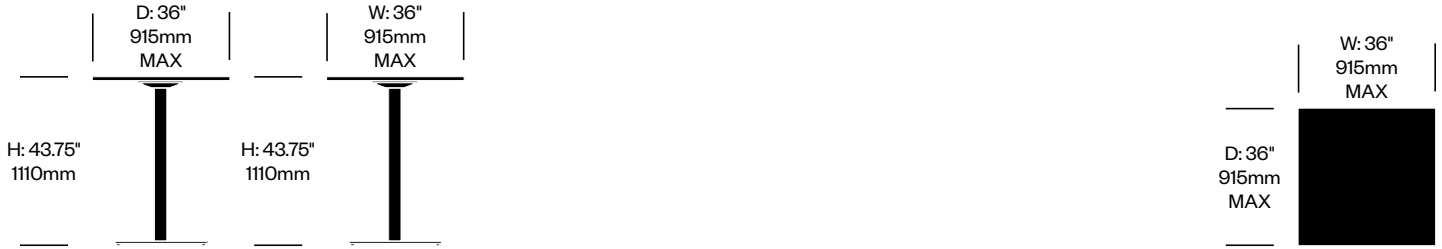

JANUScafé: Grappa Grande Base

JANUS et Cie

To order, specify:

1. Product number
2. Top surface and color
3. Base trim color

BAR HEIGHT TABLES

Square Table, 30"	Number	List Price
Aluminum Top, Stainless Steel Base	HCJC-JC-GGS3-Q3030NA	2017.00
Wood Top, Stainless Steel Base	HCJC-JC-GGS3-Q3030NW	1861.00
CHPL Top, Stainless Steel Base	HCJC-JC-GGS3-Q3030NC	2338.00