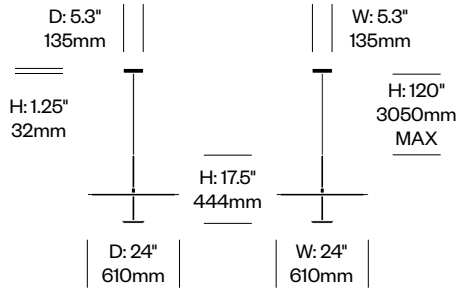

Pendant Light, 24"	Number	List Price
	HCPL-SNP2-24	750.00