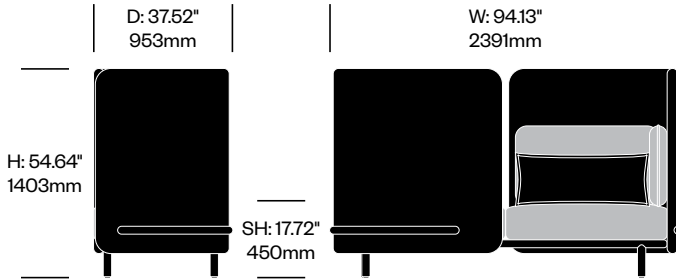

BuzziSpark

BuzziSpace | Alain Gilles | 2018 | Imported from the Netherlands

To order, specify:

1. Product number
2. Shield upholstery and color
3. Interior upholstery and color
4. Back cushion (and arm cushions if applicable) upholstery and color
5. Frame paint color

**Two Seat Sofa with Medium Back,
Open Left**

	Number	Grade A	Grade B	Grade C	Grade D	Grade E
	HCBZ-SKL2-LMM2	13,177.00	14,390.00	14,990.00	15,327.00	
with Arm Cushions	HCBZ-SKL2-LMMA2	13,628.00	14,914.00	15,554.00	15,911.00	
with Anti-Theft Arm Cushions	HCBZ-SKL2-LMMAT2	13,887.00	15,173.00	15,813.00	16,170.00