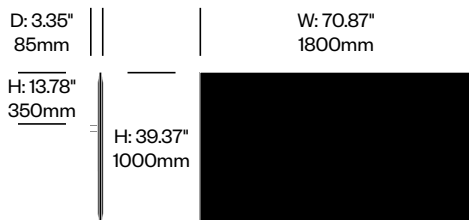

BuzziFrontDesk

BuzziSpace | BuzziSpace Studio | 2013 | Imported from the Netherlands

To order, specify:

1. Product number, including:

1 Bracket type

- 1 BuzziFix L (for worksurfaces with 0.47" to 1.1" thickness)
- 2 BuzziFix L-Plus (for worksurfaces with 1.1 to 1.69" thickness)
- 3 BuzziFix XL (for worksurfaces with 1.1 to 2.28" thickness)

2 Upholstery type

- F Felt
- 2 Fabric

2. Interior upholstery and color

3. Exterior upholstery and color (if contrasting colors specified)

4. Bracket paint color

Desk Mounted Screen with Square Corners, 70.87" x 39.37"

Number	1	2	Felt	Grade A	Grade B	Grade C	Grade D	Grade E	Grade F
Felt or Fabric	HCBZ-FDS2-70Q	■ ■	1,427.00	1,629.00	1,877.00	1,976.00	2,030.00	2,292.00	
Contrasting Felt or Fabric	HCBZ-FDS2-70Q	■ ■ C	1,706.00	1,908.00	2,156.00	2,255.00	2,309.00	2,571.00