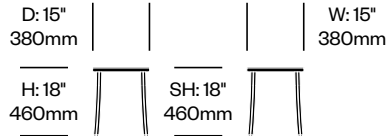

1 Inch

Emeco | Jasper Morrison | 2017 | Made in the United States

To order, specify:

1. Product number
2. Seat material and color
3. Frame trim color

STACKING LOW STOOL

Black Frame	Number	List Price
Spinneybeck Volo	HCEM-1NS1-N1	840.00
COL	HCEM-1NS1-N1	625.00
Kvadrat Divina Melange 3	HCEM-1NS1-N2	710.00
Kvadrat Divina MD	HCEM-1NS1-N2	710.00
Maharam Mode	HCEM-1NS1-N2	625.00
COM	HCEM-1NS1-N2	625.00
Reclaimed Wood Polypropylene	HCEM-1NS1-NP	540.00
Plywood	HCEM-1NS1-NW	640.00

Hand-Brushed, Clear Anodized Aluminum Frame	Number	List Price
Spinneybeck Volo	HCEM-1NS1-N1	710.00
COL	HCEM-1NS1-N1	495.00
Kvadrat Divina Melange 3	HCEM-1NS1-N2	580.00
Kvadrat Divina MD	HCEM-1NS1-N2	580.00
Maharam Mode	HCEM-1NS1-N2	495.00
COM	HCEM-1NS1-N2	495.00
Reclaimed Wood Polypropylene	HCEM-1NS1-NP	415.00
Plywood	HCEM-1NS1-NW	510.00