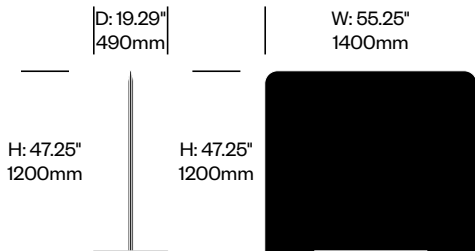

BuzziFree

BuzziSpace | BuzziSpace Studio | 2011 | Imported from the Netherlands

To order, specify:

1. Product number, including:

1 Upholstery type

☐ Felt

☒ Fabric

2. Upholstery and color

3. Contrasting upholstery and color (if applicable)

4. Base paint color

Screen, 47.25"x55.25"	Number	1	Felt	Grade A	Grade B	Grade C	Grade D	Grade E	Grade F
Felt or Fabric	HCBZ-FES1-55		1,529.00	2,005.00	2,310.00	2,429.00	2,496.00	2,839.00	
Contrasting Felt or Fabric	HCBZ-FES1-55	C	1,817.00	2,293.00	2,598.00	2,717.00	2,784.00	3,127.00