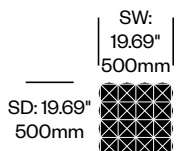

Solo Pouf, 3D Pattern with Sixteen Squares	Number	Grade A
Fabric with Antiskid Bottom	HCBZ-CBP3-1162A	868.00
Fabric with Wood Bottom	HCBZ-CBP3-1162W	1,008.00
Fabric with Casters	HCBZ-CBP3-1162C	1,391.00