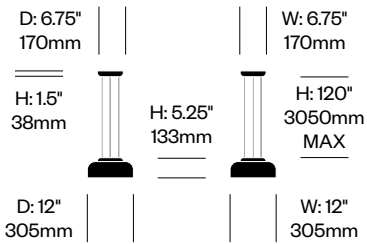

Pendant Light, C	Number	List Price
Opal Glass	HCPL-TMP3-C	575.00

Totem

Pablo Designs | Pablo Pardo and Pablo Studio | 2023 | Imported from China

To order, specify:

1. Product number

Pendant Light, D	Number	List Price
Opal Glass	HCPL-TMP4-D	725.00