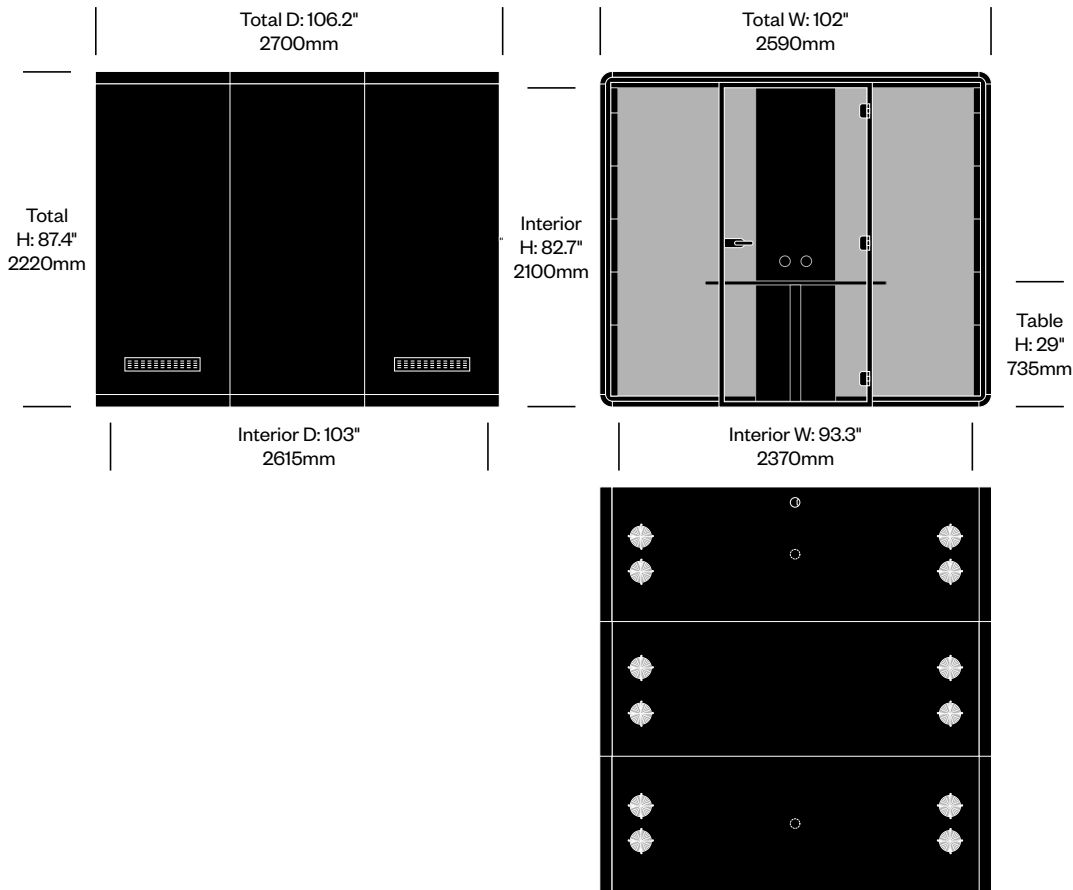

HushAccess.L

Hushoffice | 2022 | Imported from Poland

To order, specify:

1. Product number
2. Worksurface material and color
3. Table base paint color
4. Column TFL color
5. Interior upholstery and color
6. Case TFL color
7. Handle and hinges trim color
8. Rear glass color

Acoustic Pod with Table	Number	List Price
Laminate Worksurface	HCHO-HAP6-CLY2	66,000.00
TFL Worksurface	HCHO-HAP6-CTY2	66,000.00