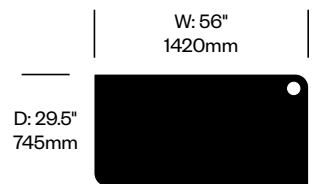

Side A Worktop, 56" x 29.5"	Number	List Price
Wood	HCBZ-BRWA-5529NW	3,472.00
Wood with Cable Entry	HCBZ-BRWA-5529CW	3,524.00