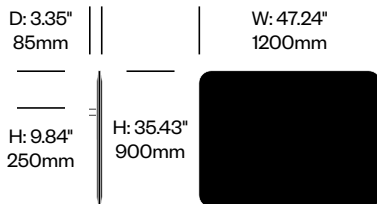

	Number	1	2	Felt	Grade A	Grade B	Grade C	Grade D	Grade E	Grade F
Felt or Fabric	HCBZ-FDS1-47Q	■	■	1,121.00	1,322.00	1,500.00	1,572.00	1,612.00	1,813.00	
Contrasting Felt or Fabric	HCBZ-FDS1-47Q	■	■	C	1,400.00	1,601.00	1,779.00	1,851.00	1,891.00	2,092.00