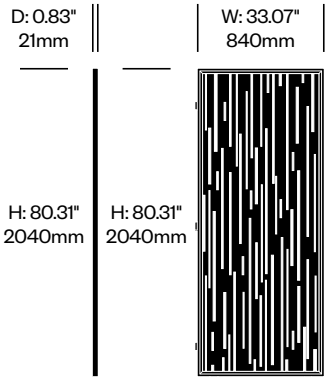

Add On Screen, Rain Pattern	Number	List Price
Felt	HCBZ-FSSA-RNF	1,784.00
Contrasting Felt	HCBZ-FSSA-RNFC	2,130.00