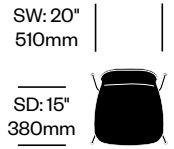

Tate Color

Cappellini | Jasper Morrison | 2012 | Imported from Italy

To order, specify:

1. Product number
2. Seat aniline dyed wood color
3. Base trim color

Stacking Side Chair	Number	List Price
Painted Base	HCCE-TCS4-4	880.00
Satin Stainless Steel Base	HCCE-TCS4-4	935.00