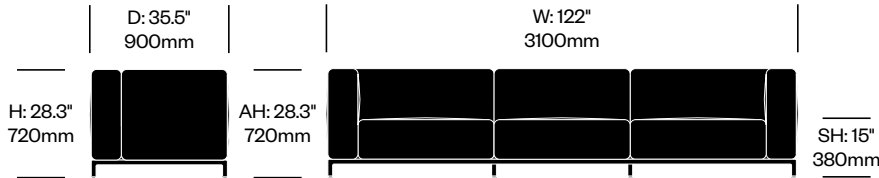

EXTRA WIDE THREE SEAT SOFA WITH ARMS

Chrome Base	Number	List Price
Leather	HCCS-MHL3-XAA1	19,460.00
Fabric	HCCS-MHL3-XAA2	17,635.00
Matte Anthracite Base	Number	List Price
Leather	HCCS-MHL3-XAA1	18,025.00
Fabric	HCCS-MHL3-XAA2	16,195.00