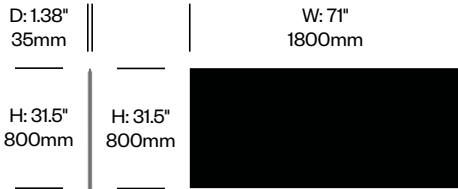

High Screen with Square Corners, 71"

	Number	1	Felt	Grade A	Grade B	Grade C	Grade D	Grade E	Grade F
Felt or Fabric	HCBZ-DKS3-71Q		901.00	1,260.00	1,598.00	1,733.00	1,807.00	2,191.00	
Contrasting Felt or Fabric	HCBZ-DKS3-71Q	C	1,180.00	1,539.00	1,877.00	2,012.00	2,086.00	2,470.00