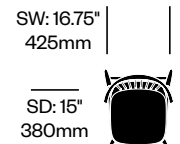

Low Stool	Number	List Price
Leather	HCCE-NWS1-1	1,985.00
Fabric	HCCE-NWS1-2	1,630.00
Faux Leather	HCCE-NWS1-3	1,525.00
Wood	HCCE-NWS1-W	1,275.00

High Stool	Number	List Price
Leather	HCCE-NWS2-1	2,020.00
Fabric	HCCE-NWS2-2	1,665.00
Faux Leather	HCCE-NWS2-3	1,550.00
Wood	HCCE-NWS2-W	1,460.00