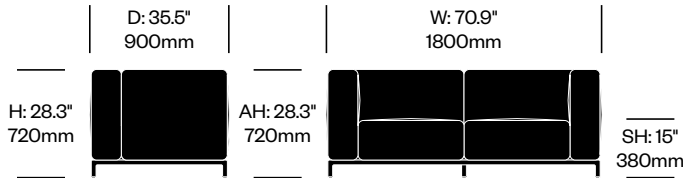

TWO SEAT SOFA WITH ARMS

Chrome Base	Number	List Price
Leather	HCCS-MHL2-AA1	12,390.00
Fabric	HCCS-MHL2-AA2	11,175.00

Matte Anthracite Base	Number	List Price
Leather	HCCS-MHL2-AA1	11,730.00
Fabric	HCCS-MHL2-AA2	10,515.00