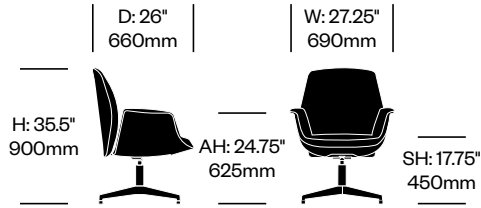

Downtown

Poltrona Frau | Jean-Marie Massaud | 2014 | Imported from Italy

To order, specify:

1. Product number
2. Upholstery and color

SIDE CHAIR WITH FOUR STAR BASE

Leather	Number	List Price
Polished Aluminum Base	HCPF-DV4L-TX	3,740.00
Black Painted Base	HCPF-DV4P-TX	3,740.00
Microperforated Leather	Number	List Price
Polished Aluminum Base	HCPF-DV4L-TY	3,960.00
Black Painted Base	HCPF-DV4P-TY	3,960.00