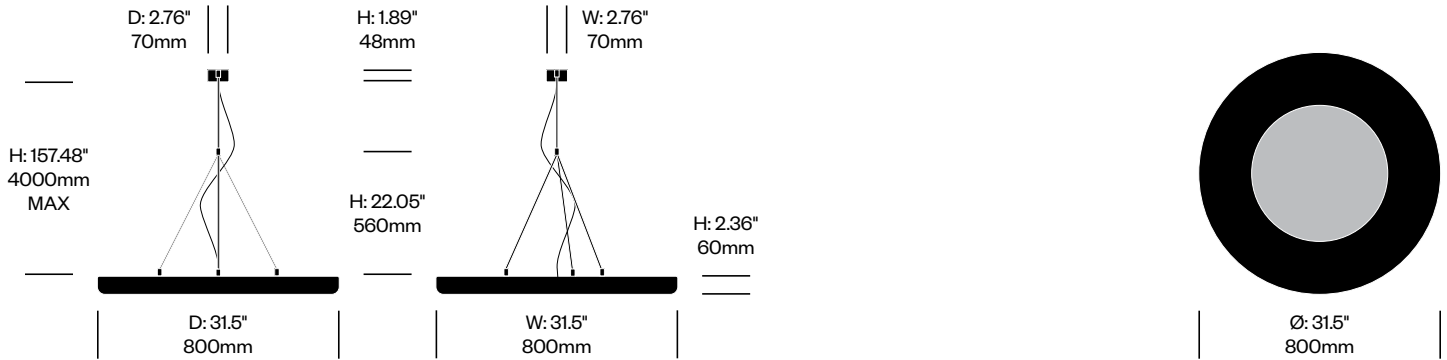

BuzziMoon

BuzziSpace | BuzziSpace Studio | 2016 | Imported from the Netherlands

To order, specify:

1. Product number
2. Upholstery and color

Small Pendant Light, Flat	Number	Grade A	Grade B	Grade C	Grade D	Grade E	Grade F
Fabric	HCBZ-MNP1-F	4,207.00	4,904.00	4,970.00	5,005.00	5,189.00	