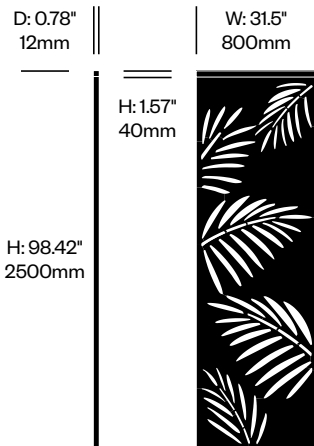

Small Screen, Palms Pattern	Number	List Price
Felt	HCBZ-FAS1-PL	1,154.00
Contrasting Felt	HCBZ-FAS1-PLC	1,500.00

Large Screen, Palms Pattern	Number	List Price
Felt	HCBZ-FAS2-PL	1,204.00
Contrasting Felt	HCBZ-FAS2-PLC	1,550.00