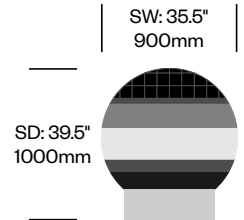

Mangas Original

GAN | Patricia Urquiola | 2009 | Made in India, Imported from Spain

To order, specify:

1. Product number
2. Seat color combination

Globo Pouf	Number	List Price
Wool	HCGN-MOFG	2,415.00