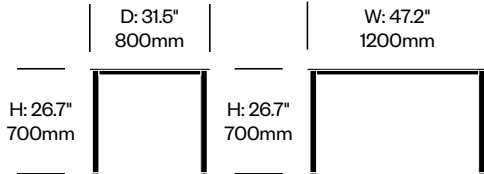

LC10-P

Cassina | Le Corbusier, Jeanneret, Perriand | 1928 | Imported from Italy

To order, specify:

1. Product number
2. Top glass color
3. Frame paint color

Rectangle Collaborative Table	Number	List Price
Clear Glass Top	HCCS-L102	2,830.00
Textured Glass Top	HCCS-L102	3,105.00