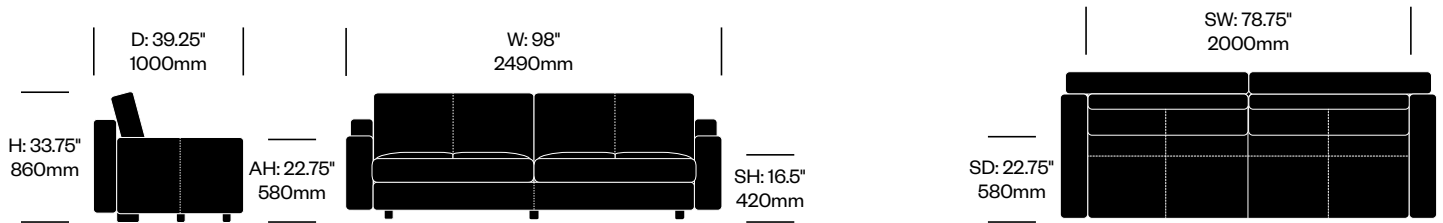

Wide Two Seat with Low Arms	Number	List Price
Leather	HCPF-MSS2-LLP	8,800.00