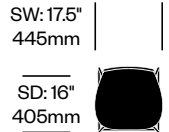

LOW STOOL WITH HIGH BACK

Painted Base	Number	COM/COL	List Price
Leather	HCCE-TSS2-HS1	1,565.00	1,865.00
Fabric	HCCE-TSS2-HS2	1,545.00	1,715.00
Faux Leather	HCCE-TSS2-HS3	1,545.00	1,565.00

Satin Stainless Steel Base	Number	COM/COL	List Price
Leather	HCCE-TSS2-HS1	1,695.00	1,980.00
Fabric	HCCE-TSS2-HS2	1,650.00	1,830.00
Faux Leather	HCCE-TSS2-HS3	1,650.00	1,695.00