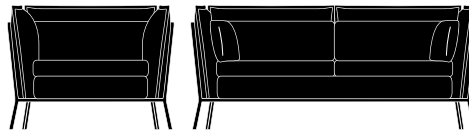

Basket 011
by Cappellini