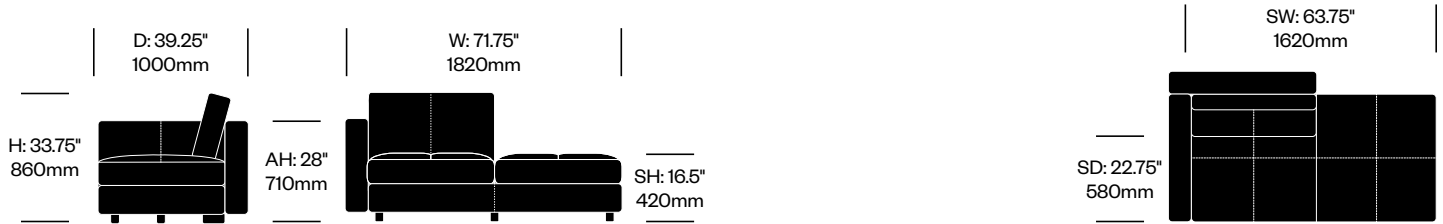

Massimosistema

Poltrona Frau | Poltrona Frau R+D | 2009 | Imported from Italy

To order, specify:

1. Product number
2. Upholstery and color

One Seat with High Right Arm, Bench on Left	Number	List Price
Leather	HCPF-MSSB-OH	7,530.00