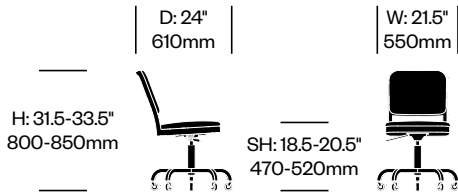

Navy Officer

Emeco | Emeco and Jasper Morrison | 1948 | Made in the United States

To order, specify:

1. Product number
2. Upholstery and color
3. Frame trim color

CONFERENCE CHAIR

Hand-Brushed, Clear Anodized

Aluminum Frame	Number	List Price
Spinneybeck Volo	HCEM-NOC5-N1	1,905.00
COL	HCEM-NOC5-N1	1,375.00
Kvadrat Reflect	HCEM-NOC5-N2	1,505.00
Kvadrat Divina Melange 3	HCEM-NOC5-N2	1,490.00
COM Fabric	HCEM-NOC5-N2	1,505.00
Kvadrat Haku	HCEM-NOC5-N3	1,505.00
COM Faux Leather	HCEM-NOC5-N3	1,595.00

Black Frame

Black Frame	Number	List Price
Spinneybeck Volo	HCEM-NOC5-N1	1,905.00
COL	HCEM-NOC5-N1	1,375.00
Kvadrat Reflect	HCEM-NOC5-N2	1,505.00
Kvadrat Divina Melange 3	HCEM-NOC5-N2	1,490.00
COM Fabric	HCEM-NOC5-N2	1,505.00
Kvadrat Haku	HCEM-NOC5-N3	1,505.00
COM Faux Leather	HCEM-NOC5-N3	1,595.00