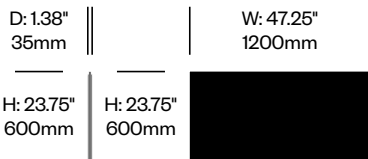

Medium Screen with Square Corners, 47.25"

	Number	1	Felt	Grade A	Grade B	Grade C	Grade D	Grade E	Grade F
Felt or Fabric	HCBZ-DKS2-47Q		685.00	865.00	990.00	1,040.00	1,067.00	1,207.00	
Contrasting Felt or Fabric	HCBZ-DKS2-47Q	C	964.00	1,144.00	1,269.00	1,319.00	1,346.00	1,486.00