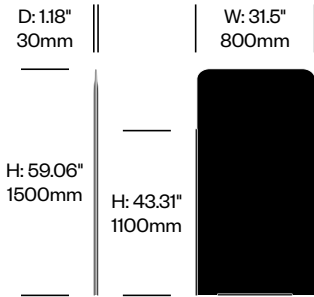

BuzziScreen Mix

BuzziSpace | Sas Adriaenssens | 2015 | Imported from the Netherlands

To order, specify:

1. Product number
2. Surface A upholstery and color
3. Surface B upholstery and color (if contrasting fabric is specified)
4. Zipper color