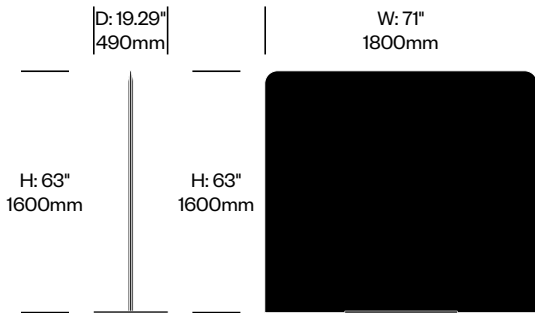

BuzziFree

BuzziSpace | BuzziSpace Studio | 2011 | Imported from the Netherlands

To order, specify:

1. Product number, including:

1 Upholstery type

- Felt
- Fabric

2. Upholstery and color
3. Contrasting upholstery and color (if applicable)
4. Base paint color