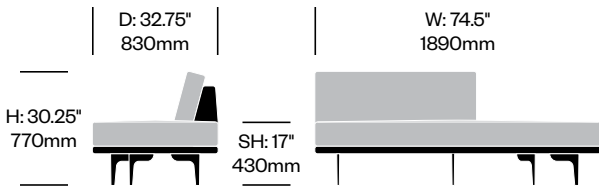

Stain repellent option:

- 1. Add \$98.86 to list price
 - 2. Add **P** to product number
- Example: HCCL-LYLC-R22**P**

Curved Lounge with

Curve on Right	Number	1 2	Grade A	Grade B	Grade C	Grade D	Grade E	Grade F	Grade G	Grade H	Leather A	Leather B
Polished Aluminum Legs	HCCL-LYLC-R	■ ■	5,018.33	5,253.34	5,539.48	5,788.08	6,401.48	6,661.07	7,624.20	8,145.38	8,187.47	9,590.83
Painted Legs Grade A	HCCL-LYLC-R	■ ■	5,123.24	5,358.25	5,644.39	5,892.99	6,506.39	6,765.98	7,729.11	8,250.29	8,292.38	9,695.74
Painted Legs Grade B	HCCL-LYLC-R	■ ■	5,140.37	5,375.38	5,661.52	5,910.12	6,523.52	6,783.11	7,746.24	8,267.42	8,309.51	9,712.87