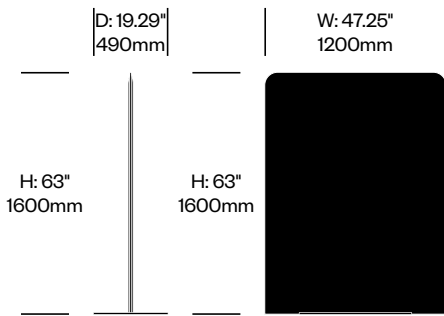

Screen, 63"x47.25"	Number	1	Felt	Grade A	Grade B	Grade C	Grade D	Grade E	Grade F
Felt or Fabric	HCBZ-FES3-47		1,714.00	2,256.00	2,599.00	2,737.00	2,813.00	3,203.00	
Contrasting Felt or Fabric	HCBZ-FES3-47	C	2,002.00	2,544.00	2,887.00	3,025.00	3,101.00	3,491.00