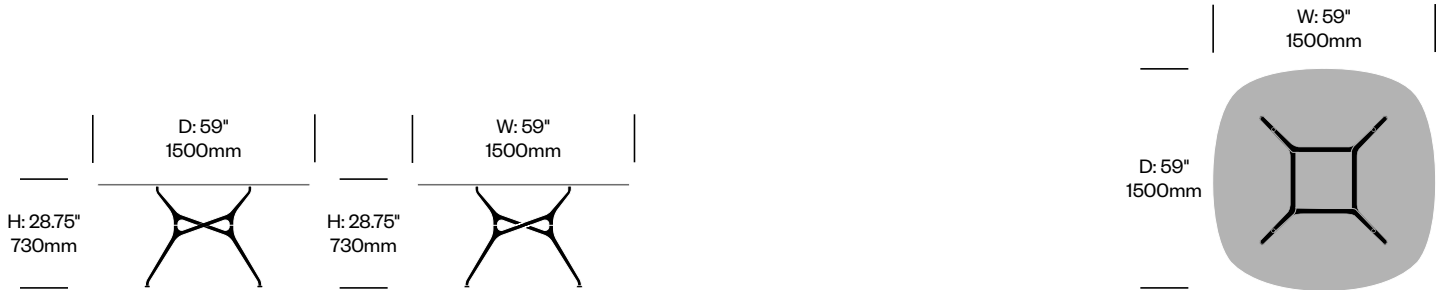

Branch

Cappellini | Jakob Wagner | 2012 | Imported from Italy

To order, specify:

1. Product number
2. Top surface and color
3. Base trim color

Square Collaborative Table,

Painted Base	Number	List Price
Glass Top	HCCE-BRQG-P	7,885.00
Painted Top	HCCE-BRQP-P	8,320.00
Wood Top	HCCE-BRQW-P	7,340.00

Square Collaborative Table,

Polished Chrome Aluminum Base	Number	List Price
Glass Top	HCCE-BRQG-C	9,275.00
Painted Top	HCCE-BRQP-C	8,715.00
Wood Top	HCCE-BRQW-C	7,745.00