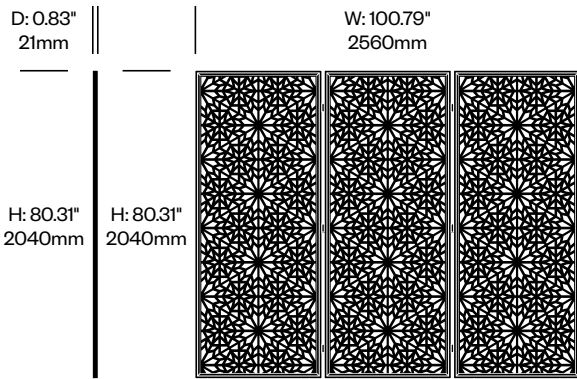

BuzziFalls Standing

BuzziSpace | Sas Adriaenssens | 2016 | Imported from the Netherlands

To order, specify:

1. Product number
2. Felt color
3. Contrasting felt color (if applicable)
4. Trim paint color

Add On Screen, Alhambra Pattern	Number	List Price
Felt	HCBZ-FSSA-ALF	2,262.00
Contrasting Felt	HCBZ-FSSA-ALFC	2,608.00