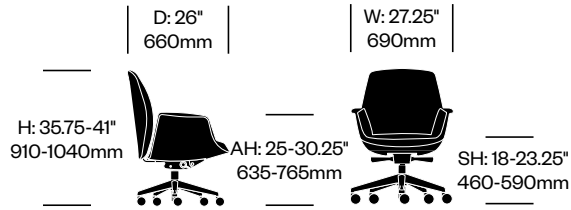

Downtown

Poltrona Frau | Jean-Marie Massaud | 2014 | Imported from Italy

To order, specify:

1. Product number
2. Upholstery and color

LOW BACK CONFERENCE CHAIR, ADJUSTABLE HEIGHT

Leather	Number	List Price
Polished Aluminum Base	HCPF-DG5L-TX	4,070.00
Black Painted Base	HCPF-DG5P-TX	4,070.00
Microperforated Leather	Number	List Price
Polished Aluminum Base	HCPF-DG5L-TY	4,290.00
Black Painted Base	HCPF-DG5P-TY	4,290.00