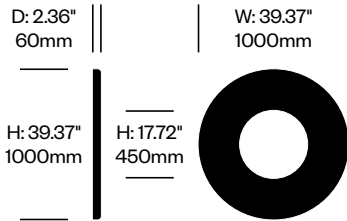

BuzziDonut

BuzziSpace | BuzziSpace Studio | 2014 | Imported from the Netherlands

To order, specify:

1. Product number
2. Upholstery and color

Medium Screen, Flat	Number	Grade A	Grade B	Grade C	Grade D	Grade E	Grade F
Fabric with Antiskid Back	HCBZ-DNS2-FA	1,840.00	2,158.00	2,284.00	2,353.00	2,716.00	
Fabric with Fabric Back	HCBZ-DNS2-F2	2,349.00	2,744.00	2,900.00	2,989.00	3,443.00