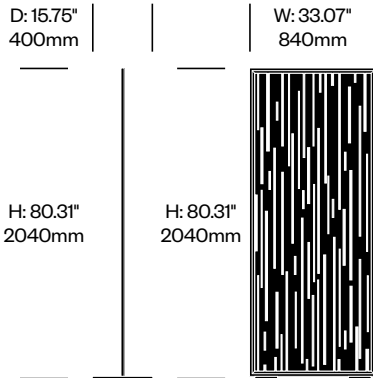

BuzziFalls Standing

BuzziSpace | Sas Adriaenssens | 2016 | Imported from the Netherlands

To order, specify:

1. Product number
2. Felt color
3. Contrasting felt color (if applicable)
4. Trim paint color

Single Screen, Rain Pattern	Number	List Price
Felt	HCBZ-FSSI-RNF	2,026.00
Contrasting Felt	HCBZ-FSSI-RNFC	2,372.00