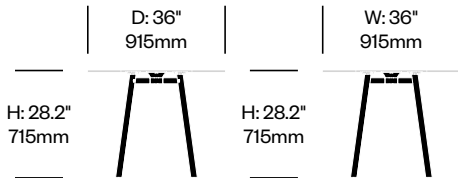

To order, specify:

1. Product number
2. Top surface and color
3. Base trim or wood color

STANDARD HEIGHT COLLABORATIVE TABLE, 36" ROUND

Black Anodized Aluminum Base	Number	List Price
Laminate Grade A	HCEM-SUTC-R36-MLA	1,450.00
Laminate Grade B	HCEM-SUTC-R36-MLA	2,165.00
Accoya	HCEM-SUTC-R36-MWA	2,385.00
Ash	HCEM-SUTC-R36-MWA	1,520.00
Walnut	HCEM-SUTC-R36-MWA	2,125.00

Clear Anodized Aluminum Base	Number	List Price
Aluminum	HCEM-SUTC-R36-MAA	1,985.00
Laminate Grade A	HCEM-SUTC-R36-MLA	1,325.00
Laminate Grade B	HCEM-SUTC-R36-MLA	2,040.00
Accoya	HCEM-SUTC-R36-MWA	2,255.00
Ash	HCEM-SUTC-R36-MWA	1,395.00
Walnut	HCEM-SUTC-R36-MWA	1,995.00

Reclaimed Oak Base	Number	List Price
Aluminum	HCEM-SUTC-R36-MAW	2,035.00
Laminate Grade A	HCEM-SUTC-R36-MLW	1,380.00
Laminate Grade B	HCEM-SUTC-R36-MLW	2,085.00
Accoya	HCEM-SUTC-R36-MWW	2,300.00
Ash	HCEM-SUTC-R36-MWW	1,435.00
Walnut	HCEM-SUTC-R36-MWW	2,045.00