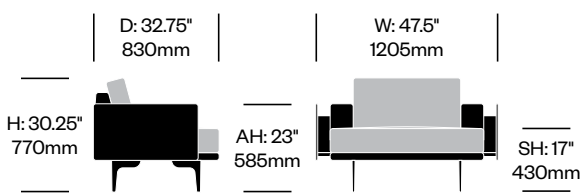

Stain repellent option:

- 1. For lounge chair with two drawers, add \$71.08 to list price
- 2. For two seat sofa without arms, add \$92.22 to list price
- 3. Add **P** to product number

Example: HCCL-LYL1-BB2**P**