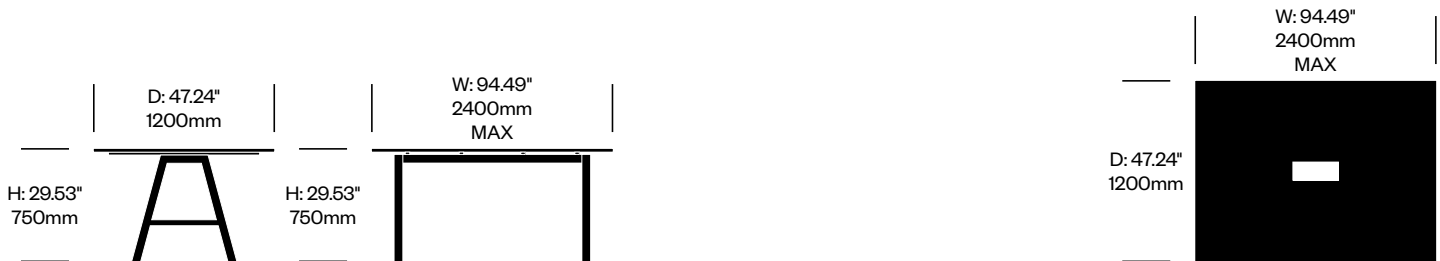

BuzziPicNic

BuzziSpace | Alain Gilles | 2014 | Imported from the Netherlands

To order, specify:

1. Product number
2. Top laminate color (if applicable)
3. Wood color

Standard Height Meet Collaborative Tables

47.24" Depth, Laminate Top	Number	Grade A	Grade B	Grade C	Grade D	Grade E
62.99" Width	HCBZ-PNTM-L4762L	4,188.00	4,234.00	4,306.00	4,763.00	4,816.00
70.87" Width	HCBZ-PNTM-L4770L	4,313.00	4,362.00	4,435.00	4,900.00	4,960.00
78.74" Width	HCBZ-PNTM-L4778L	4,384.00	4,438.00	4,512.00	4,952.00	5,044.00
86.61" Width	HCBZ-PNTM-L4786L	4,493.00	4,547.00	4,619.00	5,021.00	5,170.00
94.49" Width	HCBZ-PNTM-L4794L	4,573.00	4,640.00	4,712.00	5,125.00	5,260.00