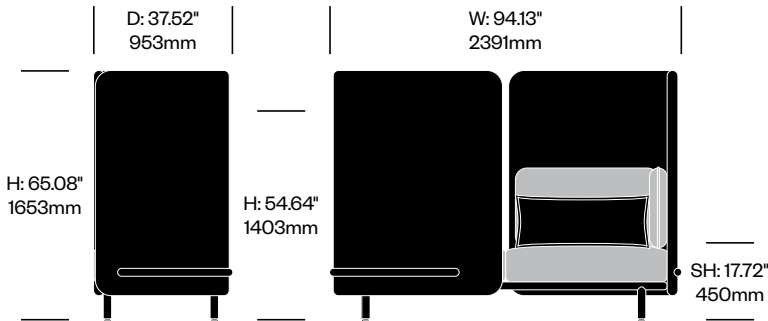

BuzziSpark

BuzziSpace | Alain Gilles | 2018 | Imported from the Netherlands

To order, specify:

1. Product number
2. Shield upholstery and color
3. Interior upholstery and color
4. Back cushion (and arm cushions if applicable) upholstery and color
5. Frame paint color

**Two Seat Sofa with High Back,
Open Left**

	Number	Grade A	Grade B	Grade C	Grade D	Grade E
	HCBZ-SKL2-LHH2	14,712.00	16,141.00	16,853.00	17,250.00	
with Arm Cushions	HCBZ-SKL2-LHHA2	15,163.00	16,665.00	17,417.00	17,834.00	
with Anti-Theft Arm Cushions	HCBZ-SKL2-LHHAT2	15,422.00	16,924.00	17,676.00	18,093.00