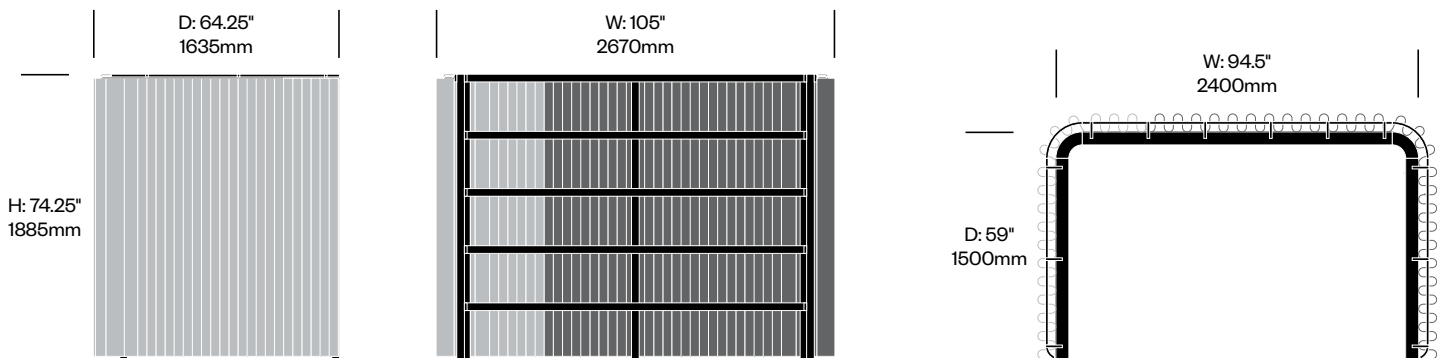

High Frame with

Asymmetrical Curtains, 59" x 94.5"

Number	Grade A	Grade B	Grade C	Grade D	Grade E	Grade F
HCBZ-BRFA-H5994	16,431.00	18,069.00	20,042.00	21,518.00		24,282.00