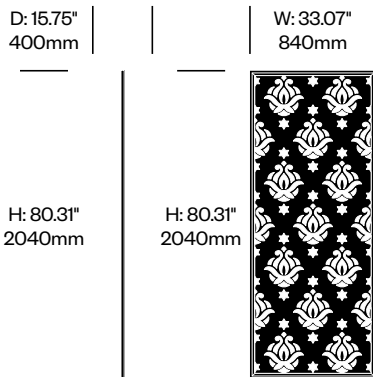

Single Screen, Royal Pattern	Number	List Price
Felt	HCBZ-FSS1-RLF	2,263.00
Contrasting Felt	HCBZ-FSS1-RLFC	2,609.00