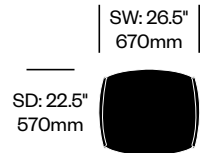

Ottoman	Number	List Price
Leather	HCPF-ARF	2,640.00

Auckland

Cassina | Jean-Marie Massaud | 2005 | Imported from Italy

Features and Specifications

Lounge Chairs

The chair features a four spoke, swivel base with matte painted steel which matches the glossy fiberglass shell. The inner structure is multi-plywood and padded with CFC-free polyurethane foam. The optional headrest adjusts to eight height positions.