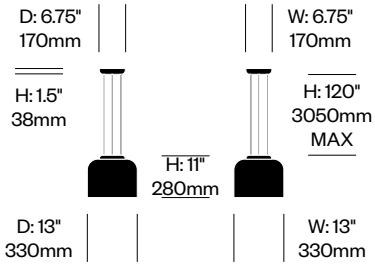

Pendant Light, B	Number	List Price
Opal Glass	HCPL-TMP2-B	675.00