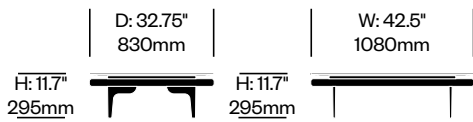

2. Top surface and color

3. Upholstery and color

4. Stitch thread color

5. Leg trim color

Stain repellent option:

1. Add \$21.04 to list price

2. Add **P** to product number

Example: HCCL-LYTO-1P2P