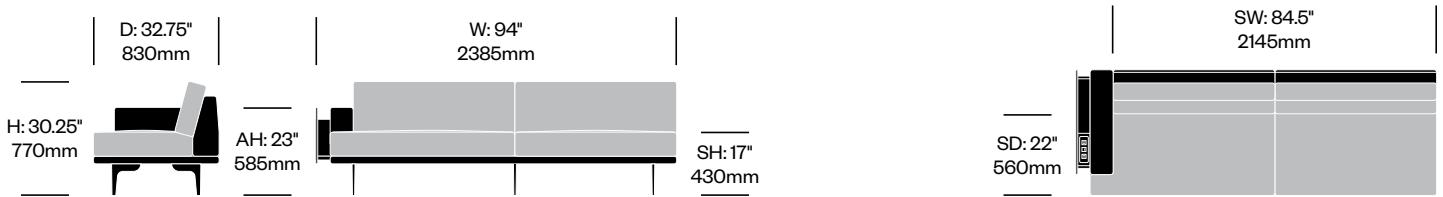

Stain repellent option:

- 1. Add \$127.69 to list price
 - 2. Add **P** to product number
- Example: HCCL-LYL3-RR22**P**

Three Seat Sofa with Arm and Drawer on Right

	Number	1 2	Grade A	Grade B	Grade C	Grade D	Grade E	Grade F	Grade G	Grade H	Leather A	Leather B
Polished Aluminum Legs	HCCL-LYL3-RR	■ ■	9,868.50	10,187.92	10,576.76	10,914.66	11,748.32	12,101.04	13,410.04	14,118.32	14,188.26	16,100.34
Painted Legs Grade A	HCCL-LYL3-RR	■ ■	9,973.41	10,292.83	10,681.67	11,019.57	11,853.23	12,205.95	13,514.95	14,223.23	14,293.17	16,205.25
Painted Legs Grade B	HCCL-LYL3-RR	■ ■	9,990.54	10,309.96	10,698.80	11,036.70	11,870.36	12,223.08	13,532.08	14,240.36	14,310.30	16,222.38