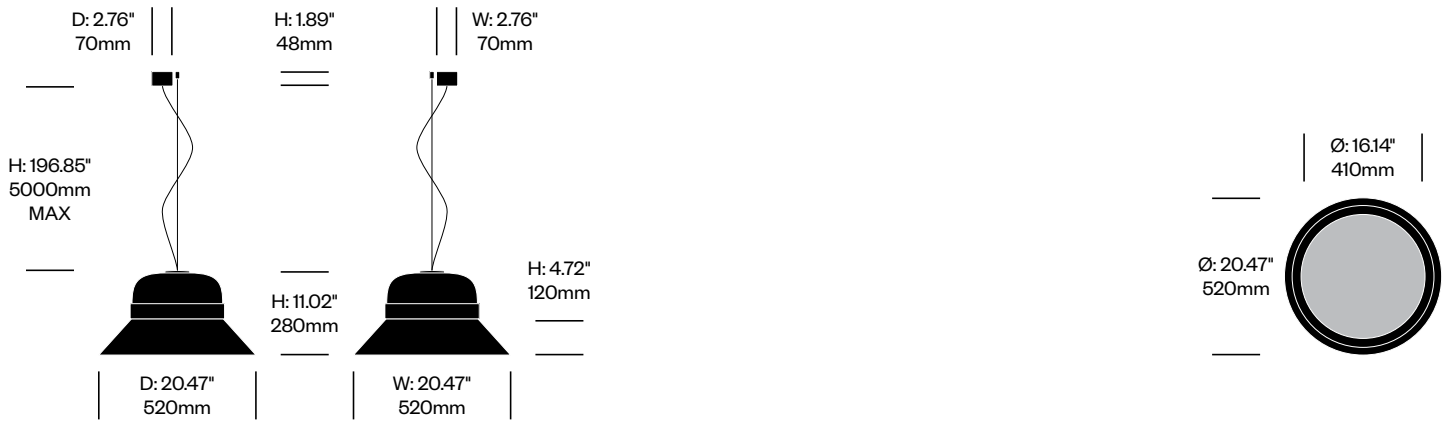

1. Product number
2. Upholstery and color
3. Shade paint color
4. Ring paint color
5. Cable trim color

Small Pendant Light	Number	Grade A	Grade B	Grade C	Grade D	Grade E
79.74" (2000mm) Cables	HCBZ-HTP1-1	3,959.00	3,990.00	4,006.00	4,014.00	4,056.00
196.85" (5000mm) Cables	HCBZ-HTP1-2	4,170.00	4,201.00	4,217.00	4,225.00	4,267.00