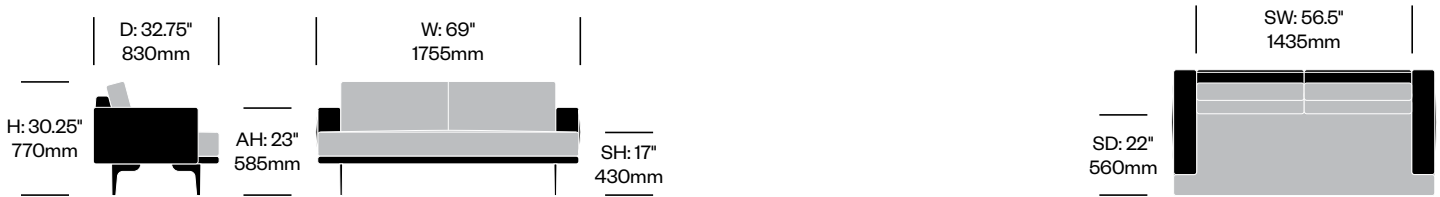

Stain repellent option:

- 1. Add \$98.56 to list price
 - 2. Add **P** to product number
- Example: HCCL-LYL2-BN22**P**

Two Seat Sofa	Number	1 2	Grade A	Grade B	Grade C	Grade D	Grade E	Grade F	Grade G	Grade H	Leather A	Leather B
Polished Aluminum Legs	HCCL-LYL2-BN		5,470.19	5,722.77	6,030.30	6,297.48	6,956.71	7,235.68	8,270.76	8,830.87	8,885.53	10,397.34
Painted Legs Grade A	HCCL-LYL2-BN		5,540.14	5,792.72	6,100.25	6,367.43	7,026.66	7,305.63	8,340.71	8,900.82	8,955.48	10,467.29
Painted Legs Grade B	HCCL-LYL2-BN		5,551.56	5,804.14	6,111.67	6,378.85	7,038.08	7,317.05	8,352.13	8,912.24	8,966.90	10,478.71