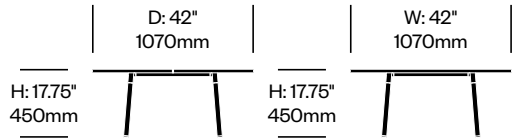

Run

Emeco | Sam Hecht and Kim Colin | 2016 | Made in the United States

To order, specify:

1. Product number
2. Top wood color
3. Base trim color

ROUND OCCASIONAL TABLE, 42" Ø, WOOD TOP

Black Base	Number	List Price
Accoya	HCEM-RNTO-R42-W	3,610.00
Ash	HCEM-RNTO-R42-W	1,950.00
Walnut	HCEM-RNTO-R42-W	3,170.00

Clear Anodized Aluminum Base	Number	List Price
Accoya	HCEM-RNTO-R42-W	3,555.00
Ash	HCEM-RNTO-R42-W	1,905.00
Walnut	HCEM-RNTO-R42-W	3,115.00