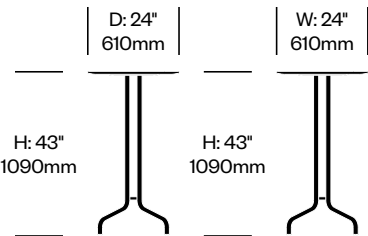

BAR HEIGHT COLLABORATIVE TABLE, 24" ROUND

Black Base	Number	List Price
Laminate Grade A	HCEM-INTC-R24-HL	1,045.00
Laminate Grade B	HCEM-INTC-R24-HL	1,290.00
Accoya	HCEM-INTC-R24-HW	1,585.00
Ash	HCEM-INTC-R24-HW	1,190.00
Walnut	HCEM-INTC-R24-HW	1,465.00

Hand-Brushed, Clear Anodized Aluminum Base	Number	List Price
Hand-Brushed, Clear Anodized Aluminum	HCEM-INTC-R24-HA	1,395.00
Laminate Grade A	HCEM-INTC-R24-HL	920.00
Laminate Grade B	HCEM-INTC-R24-HL	1,160.00
Accoya	HCEM-INTC-R24-HW	1,450.00
Ash	HCEM-INTC-R24-HW	1,065.00
Walnut	HCEM-INTC-R24-HW	1,330.00