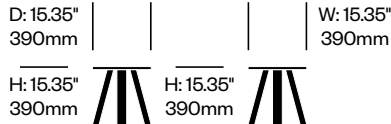

BuzziMilk

BuzziSpace | Alain Gilles | 2014 | Imported from Germany

To order, specify:

1. Product number, including:

1 Glide type

- Felt
- Plastic

2. Wood color

Small Occasional Table	Number	1	List Price
Black Stained Ash	HCBZ-MKTO-1	<input type="checkbox"/>	685.00
Natural Ash	HCBZ-MKTO-1	<input type="checkbox"/>	582.00
Oak	HCBZ-MKTO-1	<input type="checkbox"/>	715.00
Walnut	HCBZ-MKTO-1	<input type="checkbox"/>	889.00
White Wash Ash	HCBZ-MKTO-1	<input type="checkbox"/>	685.00