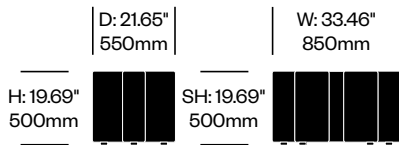

1. Product number
2. Upholstery and color

Low Pouf	Number	Grade A	Grade B	Grade C	Grade D
Fabric with Antiskid Bottom	HCBZ-PZPL-2A	744.00	854.00	929.00	974.00
Fabric with Wood Bottom	HCBZ-PZPL-2W	1,049.00	1,148.00	1,219.00	1,265.00