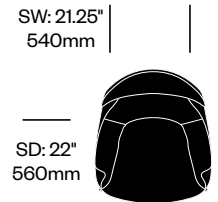

Lounge Chair with King Headrest	Number	List Price
Leather	HCPF-ARL1-K	7,390.00