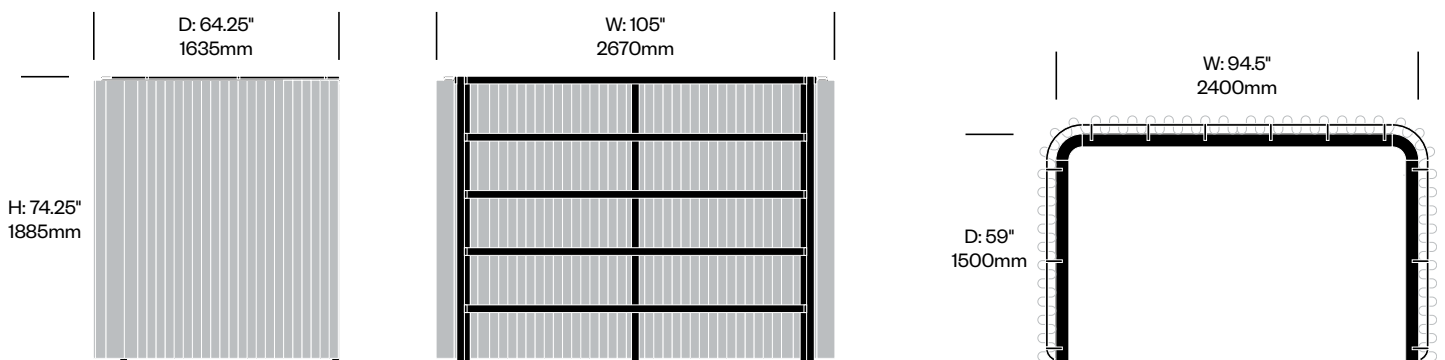

High Frame with

Symmetrical Curtains, 59" x 94.5"

Number	Grade A	Grade B	Grade C	Grade D	Grade E	Grade F
HCBZ-BRFS-H5994	13,692.00	15,146.00	15,060.00	16,203.00		17,317.00