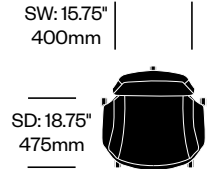

Downtown

Poltrona Frau | Jean-Marie Massaud | 2014 | Imported from Italy

To order, specify:

1. Product number
2. Upholstery and color