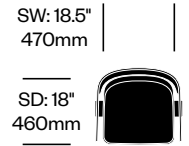

BuzziFloat

BuzziSpace | Alain Gilles | 2016 | Imported from the Netherlands

To order, specify:

1. Product number
2. Upholstery and color (if applicable)
3. Frame and base wood color

Side Chair	Number	List Price
Leather Seat	HCBZ-FLS4-1W	2,762.00
Fabric Grade A Seat	HCBZ-FLS4-2W	2,285.00
Fabric Grade B Seat	HCBZ-FLS4-2W	2,381.00
Fabric Grade C Seat	HCBZ-FLS4-2W	2,429.00
Fabric Grade D Seat	HCBZ-FLS4-2W	2,453.00
Wood Seat	HCBZ-FLS4-WW	1,666.00

To order, specify:

1. Product number
2. Upholstery and color (if applicable)
3. Frame wood color
4. Base paint color