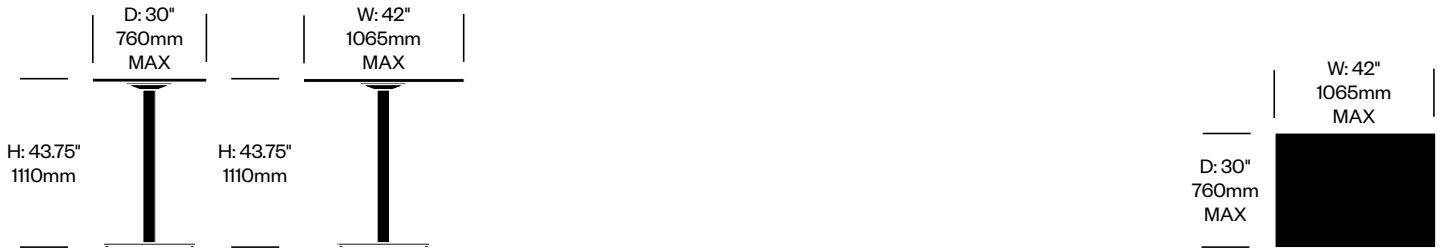

BAR HEIGHT TABLES

Rectangle Table, 30"x36"	Number	List Price
Wood Top, Stainless Steel Base	HCJC-JC-GGS3-R3036NW	2141.00
CHPL Top, Stainless Steel Base	HCJC-JC-GGS3-R3036NC	2284.00