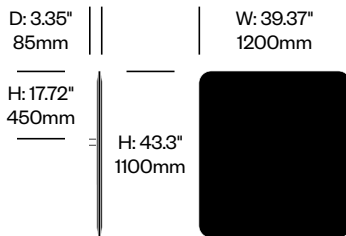

Desk Mounted Screen with Rounded Corners, 39.37" x 43.3"

	Number	1	2	Felt	Grade A	Grade B	Grade C	Grade D	Grade E	Grade F
Felt or Fabric	HCBZ-FDS3-39R	■	■	1,163.00	1,363.00	1,568.00	1,637.00	1,678.00	1,879.00	
Contrasting Felt or Fabric	HCBZ-FDS3-39R	■	■ C	1,442.00	1,642.00	1,847.00	1,916.00	1,957.00	2,158.00