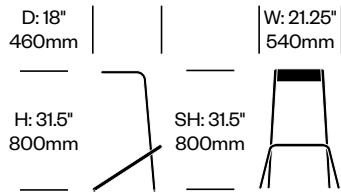

High Stool	Number	List Price
Painted	HCCE-AL2	815.00