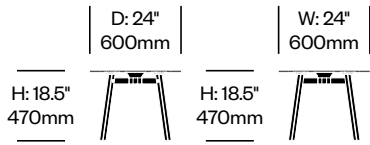

To order, specify:

1. Product number
2. Top surface and color
3. Base trim or wood color

OCCASIONAL TABLE, 24" SQUARE

Black Anodized Aluminum Base	Number	List Price
Laminate Grade A	HCEM-SUTO-S24-LLA	970.00
Laminate Grade B	HCEM-SUTO-S24-LLA	1,200.00
Accoya	HCEM-SUTO-S24-LWA	1,505.00
Ash	HCEM-SUTO-S24-LWA	1,105.00
Walnut	HCEM-SUTO-S24-LWA	1,380.00

Clear Anodized Aluminum Base	Number	List Price
Aluminum	HCEM-SUTO-S24-LAA	1,310.00
Laminate Grade A	HCEM-SUTO-S24-LLA	840.00
Laminate Grade B	HCEM-SUTO-S24-LLA	1,075.00
Accoya	HCEM-SUTO-S24-LWA	1,375.00
Ash	HCEM-SUTO-S24-LWA	980.00
Walnut	HCEM-SUTO-S24-LWA	1,250.00

Reclaimed Oak Base	Number	List Price
Aluminum	HCEM-SUTO-S24-LAW	1,325.00
Laminate Grade A	HCEM-SUTO-S24-LLW	860.00
Laminate Grade B	HCEM-SUTO-S24-LLW	1,090.00
Accoya	HCEM-SUTO-S24-LWW	1,395.00
Ash	HCEM-SUTO-S24-LWW	995.00
Walnut	HCEM-SUTO-S24-LWW	1,270.00