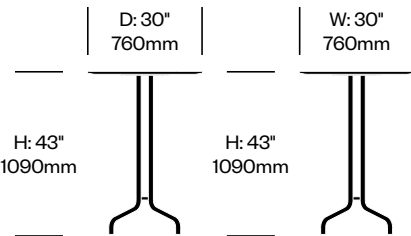

BAR HEIGHT COLLABORATIVE TABLE, 30" ROUND

Black Base	Number	List Price
Laminate Grade A	HCEM-INTC-R30-HL	1,250.00
Laminate Grade B	HCEM-INTC-R30-HL	1,725.00
Accoya	HCEM-INTC-R30-HW	1,955.00
Ash	HCEM-INTC-R30-HW	1,340.00
Walnut	HCEM-INTC-R30-HW	1,765.00

Hand-Brushed, Clear Anodized Aluminum Base	Number	List Price
Hand-Brushed, Clear Anodized Aluminum	HCEM-INTC-R30-HA	1,650.00
Laminate Grade A	HCEM-INTC-R30-HL	1,120.00
Laminate Grade B	HCEM-INTC-R30-HL	1,590.00
Accoya	HCEM-INTC-R30-HW	1,825.00
Ash	HCEM-INTC-R30-HW	1,215.00
Walnut	HCEM-INTC-R30-HW	1,635.00