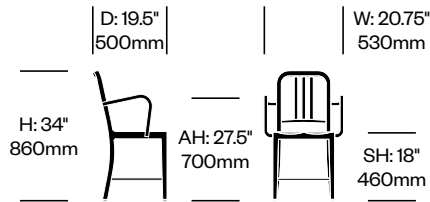

Side Chair with Arms	Number	1	List Price
Hand-Brushed, Clear Anodized Aluminum	HCEM-N6S4-	■ A	895.00
Hand-Polished Aluminum	HCEM-N6S4-	■ A	2,140.00