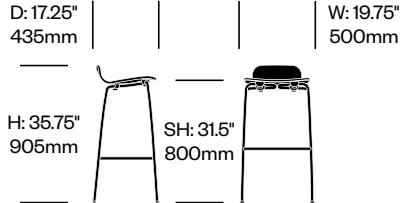

Tate Color

Cappellini | Jasper Morrison | 2012 | Imported from Italy

To order, specify:

1. Product number
2. Seat aniline dyed wood color
3. Base trim color

High Stool with Low Back	Number	List Price
Painted Base	HCCE-TCS3-L4	900.00
Satin Stainless Steel Base	HCCE-TCS3-L4	1,020.00