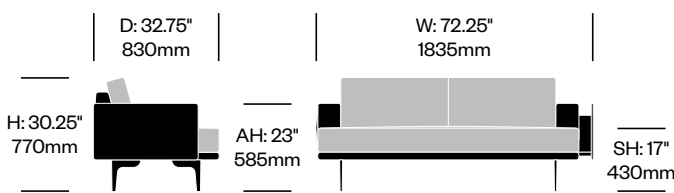

Stain repellent option:

- 1. Add \$98.56 to list price
 - 2. Add **P** to product number
- Example: HCCL-LYL2-BL22**P**

Two Seat Sofa with

Drawer on Left	Number	1 2	Grade A	Grade B	Grade C	Grade D	Grade E	Grade F	Grade G	Grade H	Leather A	Leather B
Polished Aluminum Legs	HCCL-LYL2-BL	■ ■	8,861.95	9,114.53	9,422.06	9,689.24	10,348.47	10,627.44	11,662.52	12,222.63	12,277.29	13,789.10
Painted Legs Grade A	HCCL-LYL2-BL	■ ■	8,931.90	9,184.48	9,492.01	9,759.19	10,418.42	10,697.39	11,732.47	12,292.58	12,347.24	13,859.05
Painted Legs Grade B	HCCL-LYL2-BL	■ ■	8,943.32	9,195.90	9,503.43	9,770.61	10,429.84	10,708.81	11,743.89	12,304.00	12,358.66	13,870.47