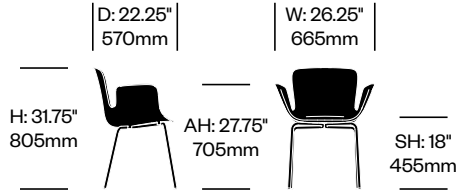

Juli Plastic

Cappellini | Werner Aisslinger | 2020 | Made in the United States

To order, specify:

1. Product number
2. Shell plastic color
3. Base trim or wood color

Side Chair with Four Metal Legs	Number	List Price
	HCCE-JPS4-M	650.00