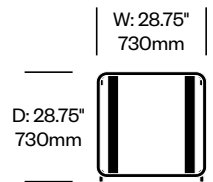

To order, specify:

1. Product number

Trolley Cart	Number	List Price
Stacks Eight Chairs	HCCE-TCTC	770.00