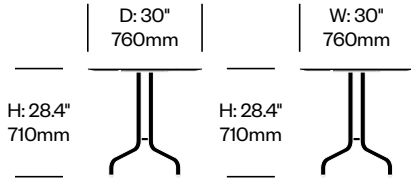

1 Inch

Emeco | Jasper Morrison | 2017 | Made in the United States

To order, specify:

1. Product number
2. Top surface and color
3. Base trim color

STANDARD HEIGHT COLLABORATIVE TABLE, 30" ROUND

Black Base	Number	List Price
Laminate Grade A	HCEM-INTC-R30-LL	1,215.00
Laminate Grade B	HCEM-INTC-R30-LL	1,690.00
Accoya	HCEM-INTC-R30-LW	1,925.00
Ash	HCEM-INTC-R30-LW	1,315.00
Walnut	HCEM-INTC-R30-LW	1,735.00

Hand-Brushed, Clear Anodized Aluminum Base	Number	List Price
Hand-Brushed, Clear Anodized Aluminum	HCEM-INTC-R30-LA	1,615.00
Laminate Grade A	HCEM-INTC-R30-LL	1,085.00
Laminate Grade B	HCEM-INTC-R30-LL	1,560.00
Accoya	HCEM-INTC-R30-LW	1,795.00
Ash	HCEM-INTC-R30-LW	1,185.00
Walnut	HCEM-INTC-R30-LW	1,605.00