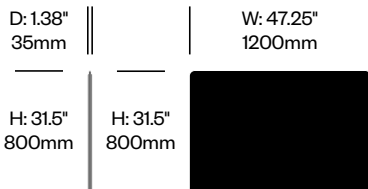

High Screen with Square Corners, 47.25"

	Number	1	Felt	Grade A	Grade B	Grade C	Grade D	Grade E	Grade F
Felt or Fabric	HCBZ-DKS3-47Q		761.00	1,000.00	1,159.00	1,224.00	1,260.00	1,438.00	
Contrasting Felt or Fabric	HCBZ-DKS3-47Q	C	1,040.00	1,279.00	1,440.00	1,503.00	1,539.00	1,719.00	