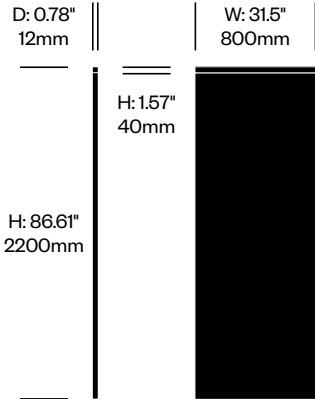

BuzziFalls

BuzziSpace | Sas Adriaenssens | 2014 | Imported from the Netherlands

To order, specify:

1. Product number
2. Felt color
3. Contrasting felt color (if applicable)
4. Trim paint

Note:

A mounting kit must be ordered separately as a requirement to hang BuzziFalls screens. Various attachment options are available for ceiling or wall mount.

Small Screen, Plain	Number	List Price
Felt	HCBZ-FAS1-PN	966.00
Contrasting Felt	HCBZ-FAS1-PNC	1,312.00