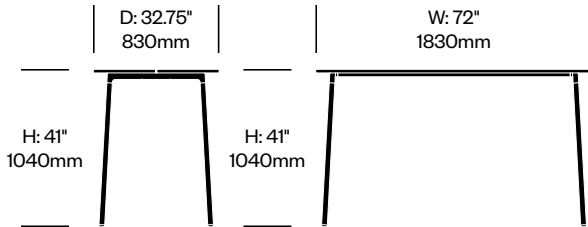

BAR HEIGHT COLLABORATIVE TABLE, 32.75" x 72", ALUMINUM TOP

Clear Anodized Aluminum Base	Number	List Price
Clear Anodized Aluminum	HCEM-RNTC-3372-HA	4,495.00