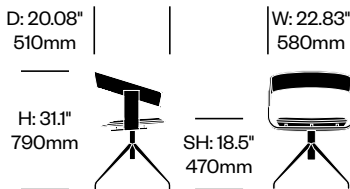

Side Chair with Angled Legs	Number	List Price
Leather Seat	HCBZ-FLSA-1P	2,905.00
Fabric Grade A Seat	HCBZ-FLSA-2P	2,428.00
Fabric Grade B Seat	HCBZ-FLSA-2P	2,524.00
Fabric Grade C Seat	HCBZ-FLSA-2P	2,572.00
Fabric Grade D Seat	HCBZ-FLSA-2P	2,596.00
Wood Seat	HCBZ-FLSA-WP	1,808.00