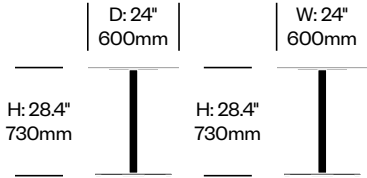

2 Inch: Flat Base

Emeco | Jasper Morrison | 2019 | Made in the United States

To order, specify:

1. Product number
2. Top surface and color
3. Base trim color

STANDARD HEIGHT COLLABORATIVE TABLE WITH FLAT BASE, 24" ROUND