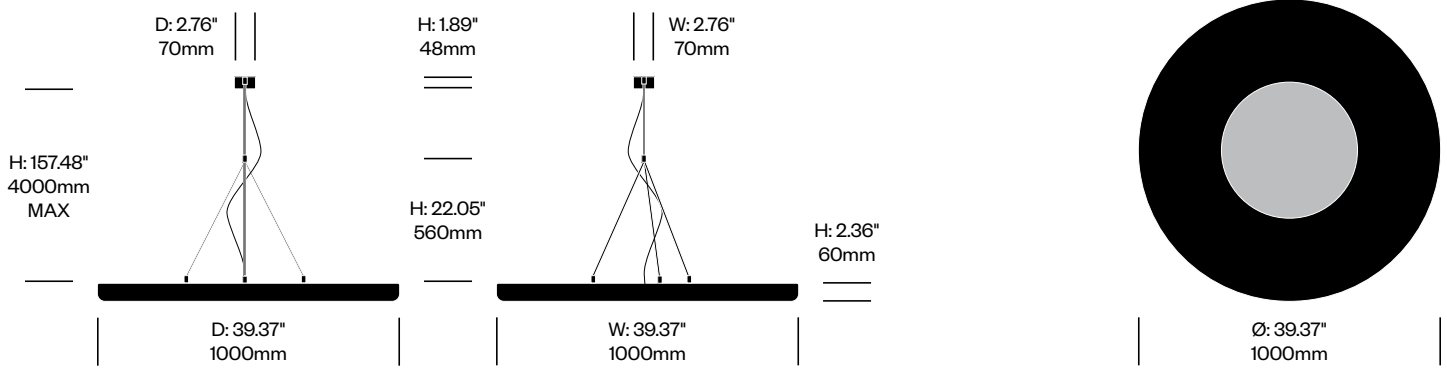

BuzziMoon

BuzziSpace | BuzziSpace Studio | 2016 | Imported from the Netherlands

To order, specify:

1. Product number
2. Upholstery and color

Medium Pendant Light, Flat	Number	Grade A	Grade B	Grade C	Grade D	Grade E	Grade F
Fabric	HCBZ-MNP2-F	4,312.00	5,116.00	5,191.00	5,233.00	5,447.00