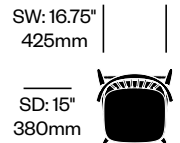

Low Stool	Number	List Price
Leather	HCCE-NWS1-1	1,985.00
Fabric	HCCE-NWS1-2	1,630.00
Faux Leather	HCCE-NWS1-3	1,525.00
Wood	HCCE-NWS1-W	1,275.00

High Stool	Number	List Price
Leather	HCCE-NWS2-1	2,020.00
Fabric	HCCE-NWS2-2	1,665.00
Faux Leather	HCCE-NWS2-3	1,550.00
Wood	HCCE-NWS2-W	1,460.00