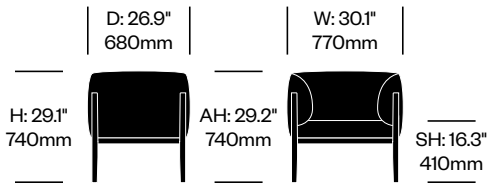

Lounge Chair	Number	List Price
Leather	HCCS-CTL1-1	8,240.00
Fabric	HCCS-CTL1-2	6,830.00