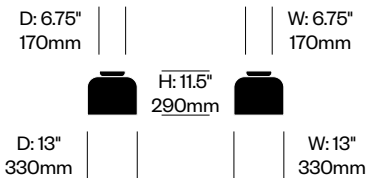

Flush Mounted Light, B	Number	List Price
Opal Glass	HCPL-TMM2-B	675.00