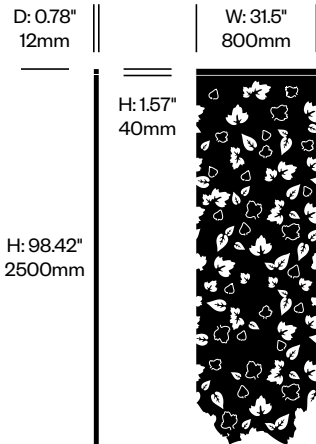

Small Screen, Leaves Pattern	Number	List Price
Felt	HCBZ-FAS1-LV	1,219.00
Contrasting Felt	HCBZ-FAS1-LVC	1,565.00

Large Screen, Leaves Pattern	Number	List Price
Felt	HCBZ-FAS2-LV	1,268.00
Contrasting Felt	HCBZ-FAS2-LVC	1,614.00