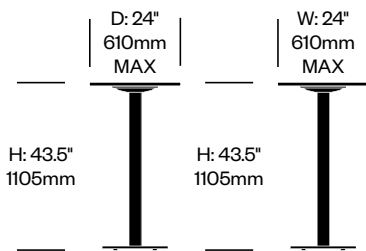

BAR HEIGHT TABLES

Square Table, 24"	Number	List Price
Wood Top, Stainless Steel Base	HCJC-JC-DSS3-Q2424NW	1,233.00
CHPL Top, Stainless Steel Base	HCJC-JC-DSS3-Q2424NC	1,350.00