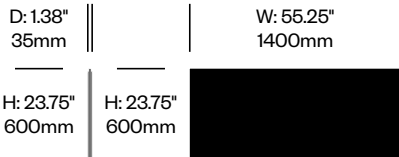

Medium Screen with Square Corners, 55.25"

	Number	1	Felt	Grade A	Grade B	Grade C	Grade D	Grade E	Grade F
Felt or Fabric	HCBZ-DKS2-55Q		736.00	946.00	1,078.00	1,132.00	1,163.00	1,313.00	
Contrasting Felt or Fabric	HCBZ-DKS2-55Q	C	1,015.00	1,225.00	1,357.00	1,411.00	1,442.00	1,592.00	