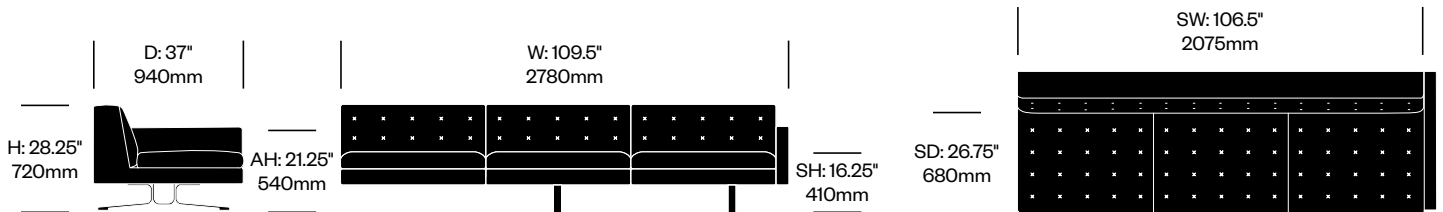

Three Seat with Left Arm	Number	List Price
Leather	HCPF-KEG3-L	15,510.00