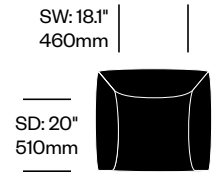

Lounge Chair	Number	List Price
Leather	HCCS-CTL1-1	8,240.00
Fabric	HCCS-CTL1-2	6,830.00