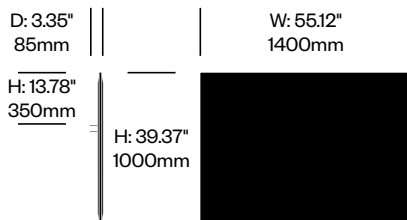

BuzziFrontDesk

BuzziSpace | BuzziSpace Studio | 2013 | Imported from the Netherlands

To order, specify:

1. Product number, including:

1 Bracket type

- 1 BuzziFix L (for worksurfaces with 0.47" to 1.1" thickness)
- 2 BuzziFix L-Plus (for worksurfaces with 1.1 to 1.69" thickness)
- 3 BuzziFix XL (for worksurfaces with 1.1 to 2.28" thickness)

2 Upholstery type

- F Felt
- 2 Fabric

2. Interior upholstery and color

3. Exterior upholstery and color (if contrasting colors specified)

4. Bracket paint color

Desk Mounted Screen with Square Corners, 55.12" x 39.37"

	Number	1	2	Felt	Grade A	Grade B	Grade C	Grade D	Grade E	Grade F
Felt or Fabric	HCBZ-FDS2-55Q	■	■	1,263.00	1,465.00	1,679.00	1,764.00	1,812.00	2,054.00	
Contrasting Felt or Fabric	HCBZ-FDS2-55Q	■	■ C	1,542.00	1,744.00	1,958.00	2,043.00	2,091.00	2,333.00