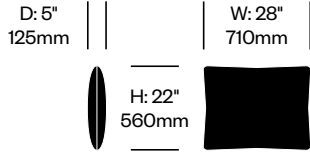

JANUS Pillows

JANUS et Cie

To order, specify:

1. Product number
2. Fabric and color

Rectangle Pillow, 28"x22"	Number	Grade A	Grade B	Grade C	Grade D	Grade E	Grade F	Grade G
Polyester Fill	HCJC-JP-P2822-SNN	278.00	404.00	447.00	486.00	523.00	583.00	638.00
Polyester Fill with Water Resistant Muslin Wrap	HCJC-JP-P2822-SNM	375.00	500.00	544.00	583.00	621.00	680.00	735.00