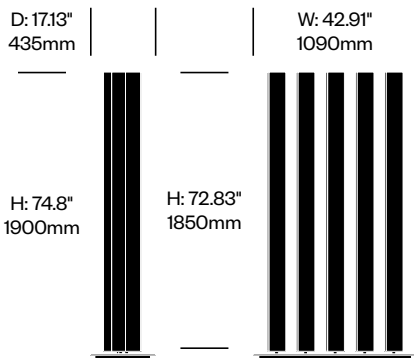

Large Classic Screen with Curved Base

	Number	1	Felt	Grade A	Grade B	Grade C	Grade D	Grade E	Grade F
Felt or Fabric	HCBZ-BDC3-C		3,964.00	4,640.00	5,231.00	5,466.00	5,598.00	6,269.00	
Contrasting Felt or Fabric	HCBZ-BDC3-C	C	4,281.00	4,957.00	5,548.00	5,783.00	5,915.00	6,586.00	

Large Classic Screen with Curved Base on Casters

	Number	1	Felt	Grade A	Grade B	Grade C	Grade D	Grade E	Grade F
Felt or Fabric	HCBZ-BDC3-CC		4,314.00	4,990.00	5,581.00	5,816.00	5,948.00	6,619.00	
Contrasting Felt or Fabric	HCBZ-BDC3-CC	C	4,631.00	5,307.00	5,898.00	6,133.00	6,265.00	6,936.00