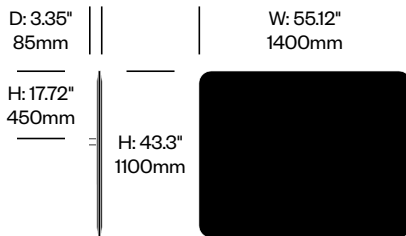

Desk Mounted Screen with Rounded Corners, 55.12" x 43.3"

	Number	1	2	Felt	Grade A	Grade B	Grade C	Grade D	Grade E	Grade F
Felt or Fabric	HCBZ-FDS3-55R	■	■	1,324.00	1,527.00	1,756.00	1,840.00	1,889.00	2,131.00	
Contrasting Felt or Fabric	HCBZ-FDS3-55R	■	■ C	1,603.00	1,806.00	2,035.00	2,119.00	2,168.00	2,410.00