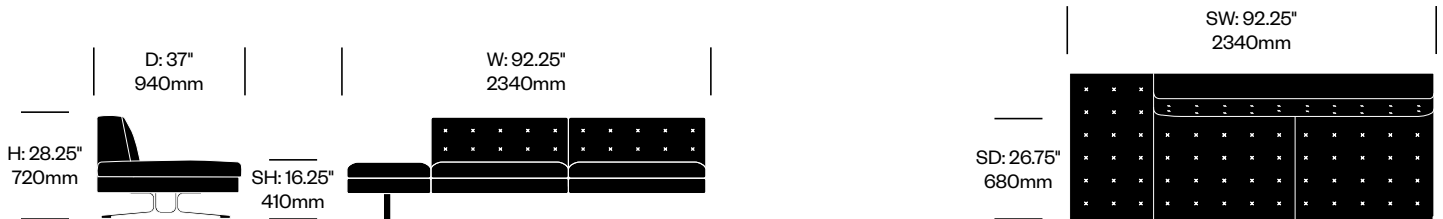

**Two Seat without Arms,
Bench on Right**

Number

List Price

Leather	HCPF-KEL2-R	12,660.00