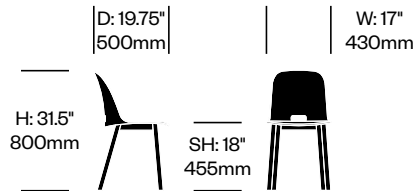

Clear Anodized Aluminum (EMT-1)

Alfi Aluminum

Emeco | Jasper Morrison | 2018 | Made in the United States

To order, specify:

1. Product number
2. Seat trim color
3. Base trim color

Side Chair with Low Back	Number	List Price
	HCEM-AAS4-LN	680.00