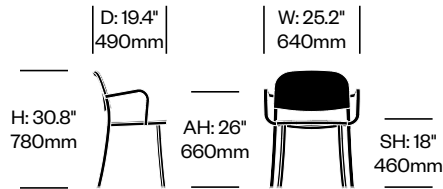

1 Inch

Emeco | Jasper Morrison | 2017 | Made in the United States

To order, specify:

1. Product number
2. Seat and back material and color
3. Frame trim color

STACKING SIDE CHAIR WITH ARMS

Black Frame	Number	List Price
Spinneybeck Volo	HCEM-1NS4-A1	1,310.00
COL	HCEM-1NS4-A1	1,015.00
Kvadrat Divina Melange 3	HCEM-1NS4-A2	1,150.00
Kvadrat Divina MD	HCEM-1NS4-A2	1,150.00
Maharam Mode	HCEM-1NS4-A2	1,015.00
COM	HCEM-1NS4-A2	1,015.00
Reclaimed Wood Polypropylene	HCEM-1NS4-AP	795.00
Plywood	HCEM-1NS4-AW	1,035.00

Hand-Brushed, Clear Anodized Aluminum Frame	Number	List Price
Spinneybeck Volo	HCEM-1NS4-A1	1,175.00
COL	HCEM-1NS4-A1	890.00
Kvadrat Divina Melange 3	HCEM-1NS4-A2	1,035.00
Kvadrat Divina MD	HCEM-1NS4-A2	1,020.00
Maharam Mode	HCEM-1NS4-A2	890.00
COM	HCEM-1NS4-A2	890.00
Reclaimed Wood Polypropylene	HCEM-1NS4-AP	665.00
Plywood	HCEM-1NS4-AW	910.00