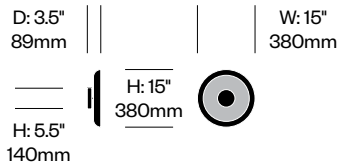

Flush Mounted Light, 15"	Number	List Price
	HCPL-NVM1-15	550.00