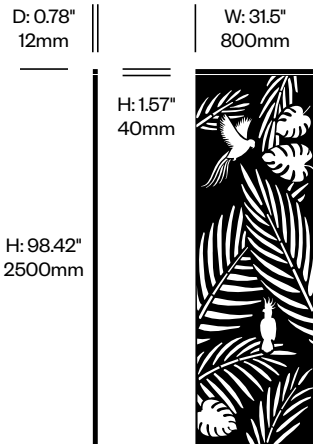

Small Screen, Parrots Pattern	Number	List Price
Felt	HCBZ-FAS1-PR	1,154.00
Contrasting Felt	HCBZ-FAS1-PRC	1,500.00

Large Screen, Parrots Pattern	Number	List Price
Felt	HCBZ-FAS2-PR	1,204.00
Contrasting Felt	HCBZ-FAS2-PRC	1,550.00