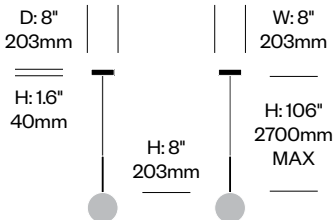

Pendant Light, 8"	Number	List Price
	HCPL-BSP4-8	475.00