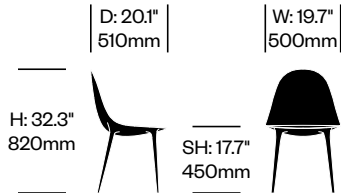

Gloss Black (79-CPN)

Matte Black (69-CPN)

Matte White (69-CPB)

Caprice

Cassina | Philippe Starck | 2016 | Imported from Italy

To order, specify:

1. Product number
2. Upholstery and color
3. Shell trim color
4. Base trim color