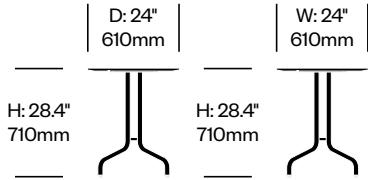

1 Inch

Emeco | Jasper Morrison | 2017 | Made in the United States

To order, specify:

1. Product number
2. Top surface and color
3. Base trim color

STANDARD HEIGHT COLLABORATIVE TABLE, 24" ROUND

Black Base	Number	List Price
Laminate Grade A	HCEM-INTC-R24-LL	1,010.00
Laminate Grade B	HCEM-INTC-R24-LL	1,255.00
Accoya	HCEM-INTC-R24-LW	1,555.00
Ash	HCEM-INTC-R24-LW	1,160.00
Walnut	HCEM-INTC-R24-LW	1,430.00