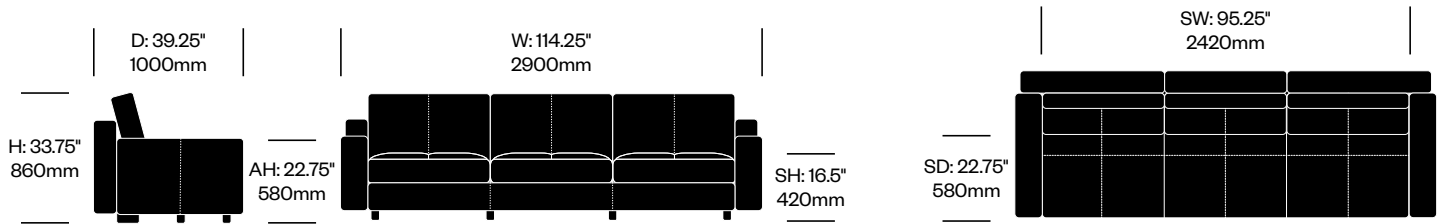

Massimosistema

Poltrona Frau | Poltrona Frau R+D | 2009 | Imported from Italy

To order, specify:

1. Product number
2. Upholstery and color

Three Seat with Low Arms	Number	List Price
Leather	HCPF-MSS3-LL	11,220.00