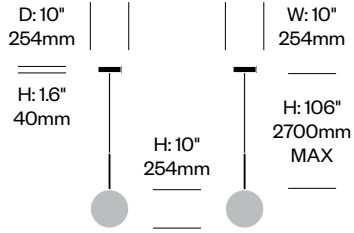

Bola Sphere

Pablo Designs | Pablo Pardo and Pablo Studio | 2019 | Imported from China

To order, specify:

1. Product number
2. Trim color

Pendant Light, 10"	Number	List Price
	HCPL-BSP5-10	525.00