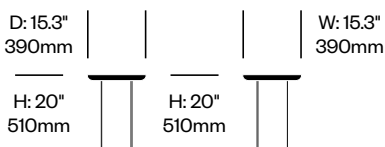

Round Occasional Table	Number	List Price
Black Stained Ash	HCCS-2015-TRW	1,555.00
Canaletto Walnut	HCCS-2015-TRW	1,525.00
Natural Ash	HCCS-2015-TRW	1,480.00
Red Stained Ash	HCCS-2015-TRW	1,620.00