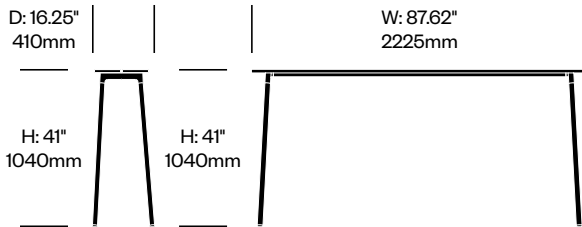

BAR HEIGHT OCCASIONAL TABLE, 16.25" x 87.62", ALUMINUM TOP

Clear Anodized Aluminum Base	Number	List Price
Clear Anodized Aluminum	HCEM-RNTO-1688-HA	2,860.00