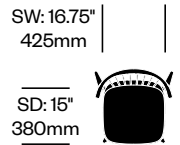

Newood

Cappellini | BrogiatoTraverso | 2020 | Imported from Italy

To order, specify:

1. Product number
2. Upholstery and color (if applicable)
3. Wood color

Stacking Side Chair	Number	List Price
Leather	HCCE-NWS4-1	1,470.00
Fabric	HCCE-NWS4-2	1,195.00
Faux Leather	HCCE-NWS4-3	1,105.00
Wood	HCCE-NWS4-W	1,070.00