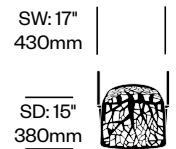

Forest

JANUS et Cie

To order, specify:

1. Product number
2. Paint color

Stacking Side Chair	Number	List Price
Stacks Four High	HCJC-FO-SN	862.00

Side Chair with Arms	Number	List Price
	HCJC-FO-SA	1,227.00

Counter Stool with Low Back	Number	List Price
	HCJC-FO-S2L	1,642.00