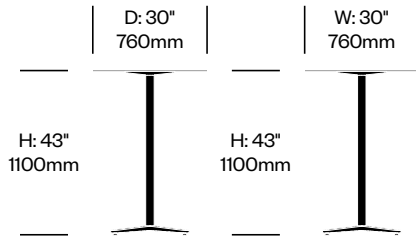

2 Inch: X Base

Emeco | Jasper Morrison | 2019 | Made in the United States

To order, specify:

1. Product number
2. Top surface and color
3. Base trim color

BAR HEIGHT COLLABORATIVE TABLE WITH X BASE, 30" ROUND