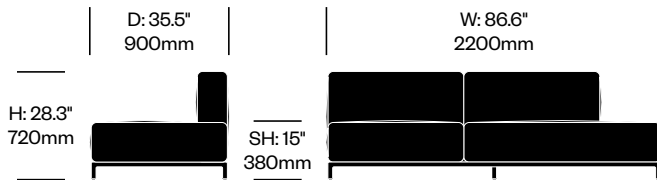

Matte Anthracite Base	Number	List Price
Leather	HCCS-MHL2-WNP1	10,850.00
Fabric	HCCS-MHL2-WNP2	9,575.00

WIDE TWO SEAT SOFA WITHOUT ARMS, PENINSULA ON LEFT

Chrome Base	Number	List Price
Leather	HCCS-MHL2-WPN1	11,795.00
Fabric	HCCS-MHL2-WPN2	10,520.00