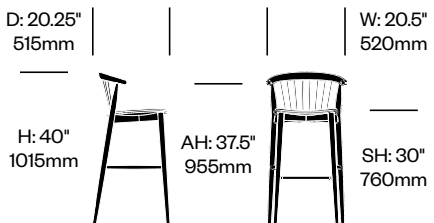

Low Stool	Number	List Price
Leather	HCCE-NWS1-1	1,985.00
Fabric	HCCE-NWS1-2	1,630.00
Faux Leather	HCCE-NWS1-3	1,525.00
Wood	HCCE-NWS1-W	1,275.00

High Stool	Number	List Price
Leather	HCCE-NWS2-1	2,020.00
Fabric	HCCE-NWS2-2	1,665.00
Faux Leather	HCCE-NWS2-3	1,550.00
Wood	HCCE-NWS2-W	1,460.00