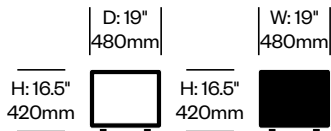

Small Occasional Table, Open	Number	List Price
	HCJC-SE-TOOQ19-J	1,266.00

To order, specify:

1. Product number

Glass Top for Small Occasional Table, Closed	Number	List Price
	HCJC-SE-GTCQ19	323.00

Glass Top for Small Occasional Table, Open	Number	List Price
	HCJC-SE-GTOQ19	323.00