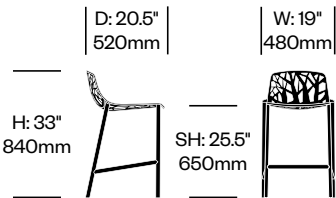

Forest

JANUS et Cie

To order, specify:

1. Product number
2. Paint color

Stacking Side Chair	Number	List Price
Stacks Four High	HCJC-FO-SN	862.00

Side Chair with Arms	Number	List Price
	HCJC-FO-SA	1,227.00

Counter Stool with Low Back	Number	List Price
	HCJC-FO-S2L	1,642.00