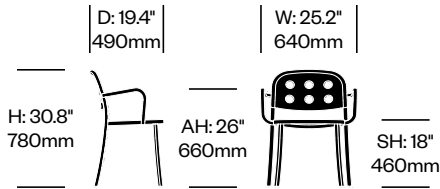

Surfaces

Frame Trim

Hand-Brushed, Clear Anodized Aluminum (EMT-2)

1 Inch All Aluminum

Emeco | Jasper Morrison | 2018 | Made in the United States

To order, specify:

1. Product number
2. Frame trim color

Stacking Side Chair	Number	List Price
Hand-Brushed, Clear Anodized Aluminum	HCEM-1AS4-N	720.00