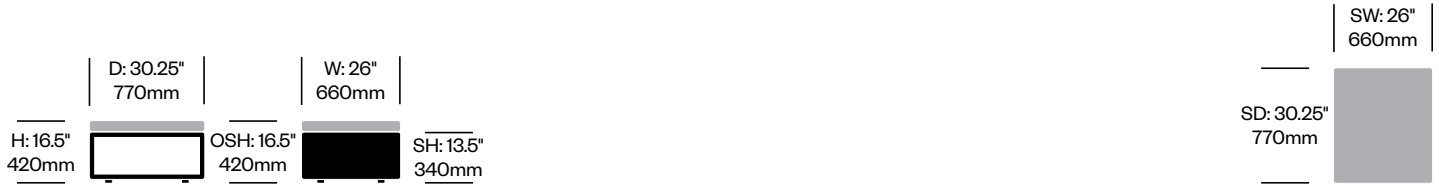

SEE!

JANUS et Cie

To order, specify:

1. Product number (optional cushions sold separately)
2. JANUSfiber® color

Ottoman, Open	Number	List Price
	HCJC-SE-TFOR26-J	2,308.00

To order, specify:

1. Product number
2. Upholstery and color

Seat Cushion for Ottoman, Open	Number	Grade A	Grade B	Grade C	Grade D	Grade E	Grade F	Grade G
Standard Foam	HCJC-SE-CSTOR26-S	437.00	770.00	887.00	991.00	1,090.00	1,250.00	1,397.00
Reticulated Foam	HCJC-SE-CSTOR26-R	656.00	989.00	1,105.00	1,209.00	1,309.00	1,468.00	1,615.00