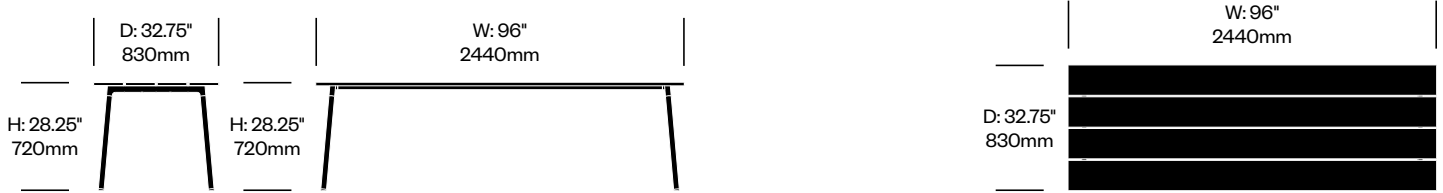

Run

Emeco | Sam Hecht and Kim Colin | 2016 | Made in the United States

To order, specify:

1. Product number
2. Top wood or trim color
3. Base trim color

STANDARD HEIGHT COLLABORATIVE TABLE, 32.75" x 96", ALUMINUM TOP

Clear Anodized Aluminum Base	Number	List Price
Clear Anodized Aluminum	HCEM-RNTC-3396-LA	5,165.00