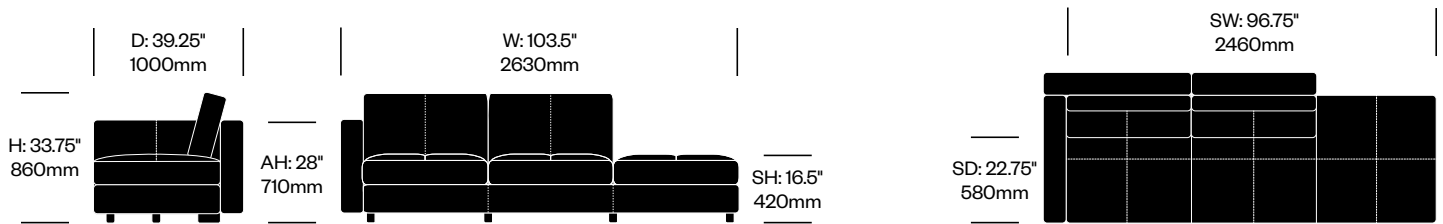

Leather	HCPF-MSSN-OL	10,720.00
---------	--------------	-----------

Two Seat with

Low Left Arm, Bench on Right

Number

List Price

Leather	HCPF-MSSN-LO	10,720.00
---------	--------------	-----------

Two Seat with