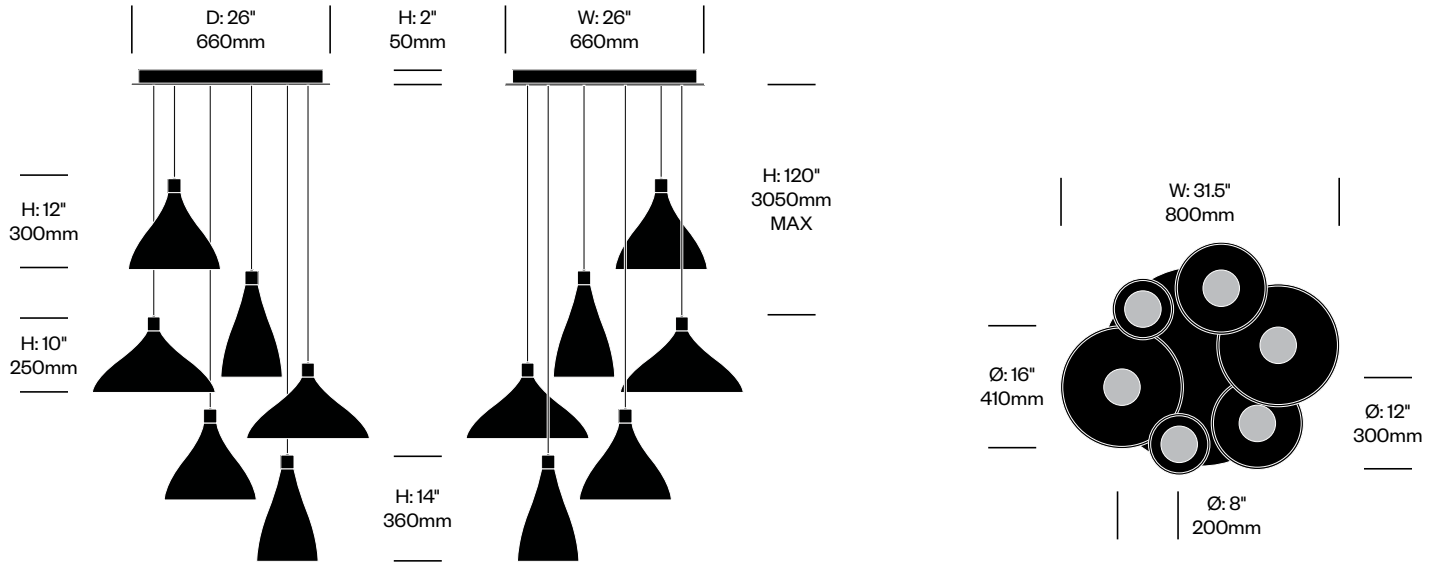

Swell

Pablo Designs | Pablo Studio | 2015 | Imported from China

To order, specify:

1. Product number
2. Trim color combination

Pendant with Six Lights, Mixed	Number	List Price
Standard Trim	LSP6-3110	2,290.00
Premium Trim	LSP6-3110	2,410.00