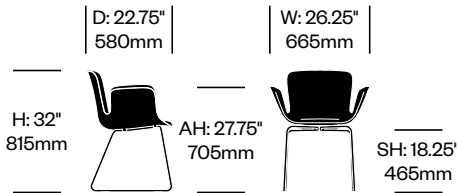

Side Chair with Sled Base

Number

List Price

Fabric Grade B	HCCE-JSSS-2	Currently Unavailable
Fabric Grade C	HCCE-JSSS-2	1,520.00
Fabric Grade D	HCCE-JSSS-2	Currently Unavailable
Fabric Grade E	HCCE-JSSS-2	1,565.00
Fabric Grade F	HCCE-JSSS-2	1,565.00