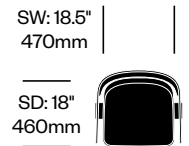

Side Chair with Angled Legs	Number	List Price
Leather Seat	HCBZ-FLSA-1P	2,905.00
Fabric Grade A Seat	HCBZ-FLSA-2P	2,428.00
Fabric Grade B Seat	HCBZ-FLSA-2P	2,524.00
Fabric Grade C Seat	HCBZ-FLSA-2P	2,572.00
Fabric Grade D Seat	HCBZ-FLSA-2P	2,596.00
Wood Seat	HCBZ-FLSA-WP	1,808.00