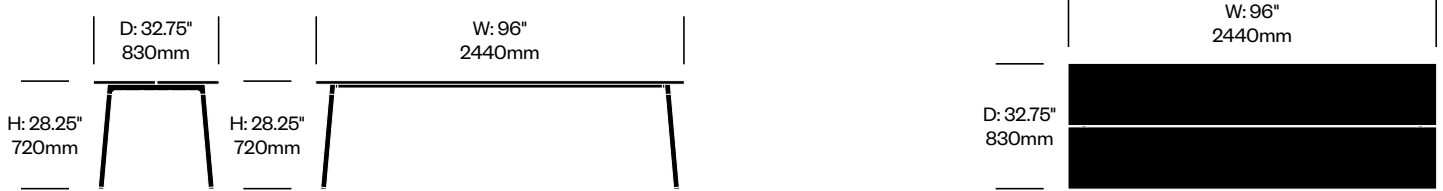

STANDARD HEIGHT COLLABORATIVE TABLE, 32.75" x 96", WOOD TOP

Black Base	Number	List Price
Accoya	HCEM-RNTC-3396-LW	5,305.00
Ash	HCEM-RNTC-3396-LW	3,390.00
Walnut	HCEM-RNTC-3396-LW	4,515.00

Clear Anodized Aluminum Base	Number	List Price
Accoya	HCEM-RNTC-3396-LW	5,255.00
Ash	HCEM-RNTC-3396-LW	3,330.00
Walnut	HCEM-RNTC-3396-LW	4,460.00