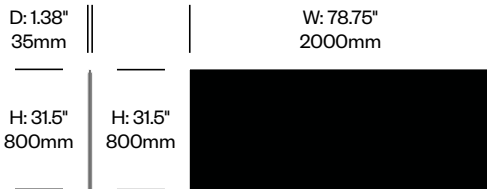

BuzziDesk

BuzziSpace | Sas Adriaenssens | 2010 | Imported from the Netherlands

To order, specify:

1. Product number, including:

1 Upholstery type

☐ Felt

☒ Fabric

2. Upholstery and color

3. Contrasting upholstery and color (if applicable)

High Screen with

Square Corners, 78.75"

	Number	1	Felt	Grade A	Grade B	Grade C	Grade D	Grade E	Grade F
Felt or Fabric	HCBZ-DKS3-78Q	■	939.00	1,339.00	1,712.00	1,861.00	1,945.00	2,368.00	
Contrasting Felt or Fabric	HCBZ-DKS3-78Q	■C	1,218.00	1,618.00	1,991.00	2,140.00	2,224.00	2,647.00