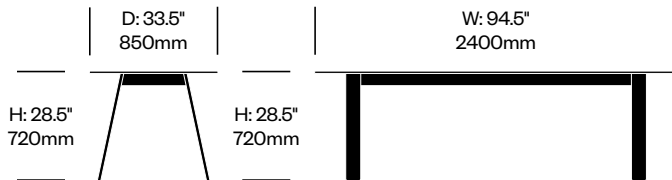

Bac

Cappellini | Jasper Morrison | 2009 | Imported from Italy

To order, specify:

1. Product number
2. Wood color

Round Collaborative Table	Number	List Price
Wood	HCCE-BCTR-W	5,020.00

Small Rectangle Collaborative Table	Number	List Price
Wood	HCCE-BCTS-W	6,145.00