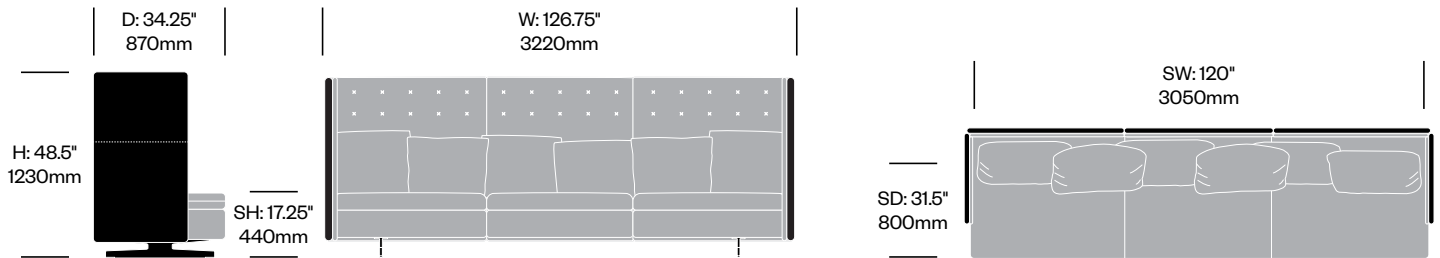

Gran Torino HB

Poltrona Frau | Jean-Marie Massaud | 2013 | Imported from Italy

To order, specify:

1. Product number
2. Interior upholstery and color
3. Exterior upholstery and color

Three Seat Sofa	Number	COM	List Price
Color System Leather Exterior	HCPF-GHL3-2IS	18,960.00	21,970.00
Saddle Extra Leather Exterior	HCPF-GHL3-2IS	24,100.00	27,390.00