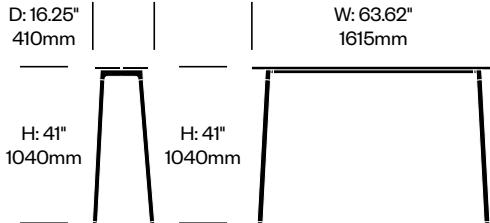

Run

Emeco | Sam Hecht and Kim Colin | 2016 | Made in the United States

To order, specify:

1. Product number
2. Top wood or trim color
3. Base trim color