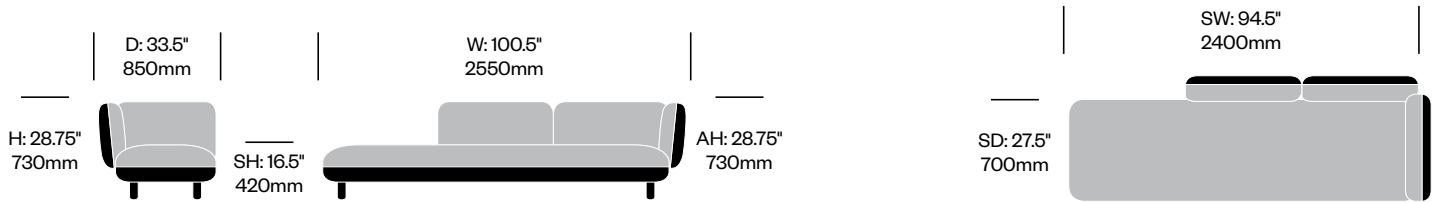

**Two Seat with Left Arm,
Bench on Right**

	Number	COM/COL	List Price
Leather	HCCE-HBL2-LR1W	10,025.00	13,300.00
Fabric	HCCE-HBL2-LR2W	9,805.00	11,035.00
Faux Leather	HCCE-HBL2-LR3W	9,805.00	10,025.00