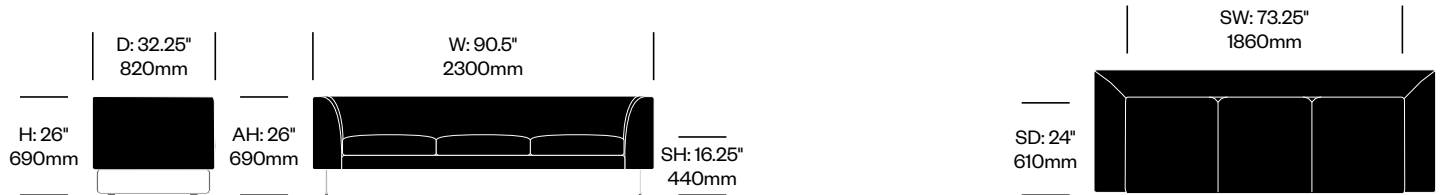

Three Seat Sofa	Number	COM/COL	List Price
Leather	HCCE-ELN3-1	9,620.00	14,535.00
Fabric	HCCE-ELN3-2	9,140.00	10,900.00
Faux Leather	HCCE-ELN3-3	9,140.00	9,620.00