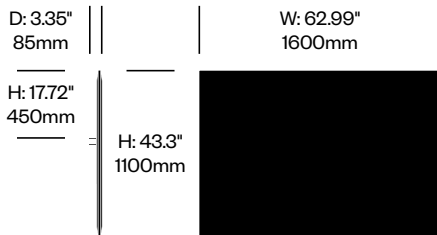

BuzziFrontDesk

BuzziSpace | BuzziSpace Studio | 2013 | Imported from the Netherlands

To order, specify:

1. Product number, including:

1 Bracket type

- 1 BuzziFix L (for worksurfaces with 0.47" to 1.1" thickness)
- 2 BuzziFix L-Plus (for worksurfaces with 1.1 to 1.69" thickness)
- 3 BuzziFix XL (for worksurfaces with 1.1 to 2.28" thickness)

2 Upholstery type

- F Felt
- 2 Fabric

2. Interior upholstery and color

3. Exterior upholstery and color (if contrasting colors specified)

4. Bracket paint color

Desk Mounted Screen with Square Corners, 62.99" x 43.3"

	Number	1	2	Felt	Grade A	Grade B	Grade C	Grade D	Grade E	Grade F
Felt or Fabric	HCBZ-FDS3-62Q	■	■	1,406.00	1,609.00	1,850.00	1,922.00	1,961.00	2,164.00	
Contrasting Felt or Fabric	HCBZ-FDS3-62Q	■	■ C	1,685.00	1,888.00	2,129.00	2,201.00	2,240.00	2,443.00