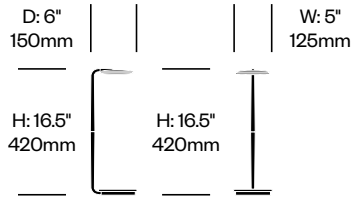

Pixo Plus

Pablo Designs | Fernando Pardo and Pablo Pardo | 2019 | Imported from China

To order, specify:

1. Product number
2. Trim color

Table Light	Number	List Price
Standard Trim	HCPL-PPT1-16	295.00
Premium Trim	HCPL-PPT1-16	295.00

Table Light with Occupancy Sensor	Number	List Price
Standard Trim	HCPL-PPT1-16O	335.00
Premium Trim	HCPL-PPT1-16O	335.00