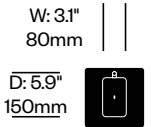

Floor Light	Number	List Price
Standard Trim	HCPL-TLF1-45	300.00
Premium Trim	HCPL-TLF1-45	310.00