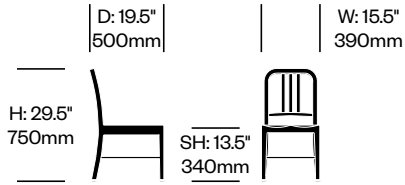

111 Navy®

Emeco | 2010 | Made in the United States

To order, specify:

1. Product number
2. Frame trim color

Mini Side Chair	Number	List Price
Recycled Polyethylene (PET)	HCEM-NIM4	550.00