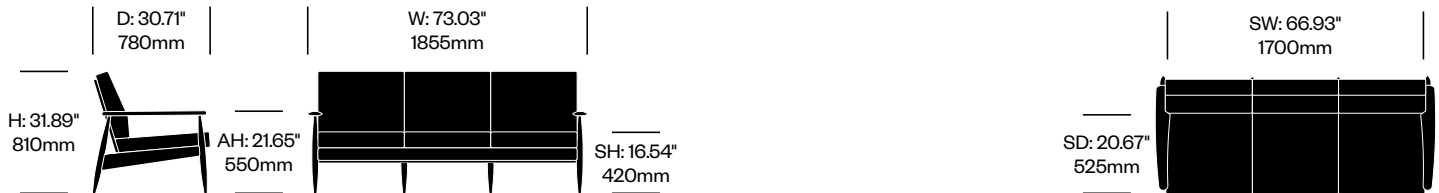

Three Seat Sofa	Number	1	Grade A	Grade B	Grade C	Grade D	Leather
Black Stained Ash	HCBZ-NIL3-	■	5,744.00	6,787.00	8,011.00	8,942.00	14,382.00
Natural Ash	HCBZ-NIL3-	■	5,363.00	6,406.00	7,630.00	8,561.00	14,000.00
Oak	HCBZ-NIL3-	■	6,085.00	7,128.00	8,352.00	9,283.00	14,723.00
Walnut	HCBZ-NIL3-	■	6,491.00	7,534.00	8,758.00	9,689.00	15,128.00
White Wash Ash	HCBZ-NIL3-	■	5,744.00	6,787.00	8,011.00	8,942.00	14,382.00