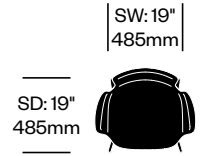

Juli Soft

Cappellini | Werner Aisslinger | 2020 | Made in the United States

To order, specify:

1. Product number
2. Upholstery and color
3. Base trim or wood color