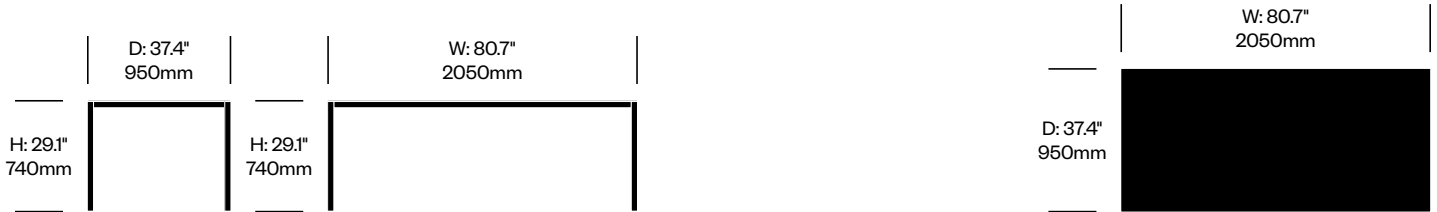

To order, specify:

1. Product number
2. Wood color

Small Collaborative Table,

Fixed Width	Number	List Price
Smoked Oak	HCCS-NNTC-1F	9,515.00

Medium Collaborative Table,

Fixed Width	Number	List Price
Smoked Oak	HCCS-NNTC-2F	10,150.00