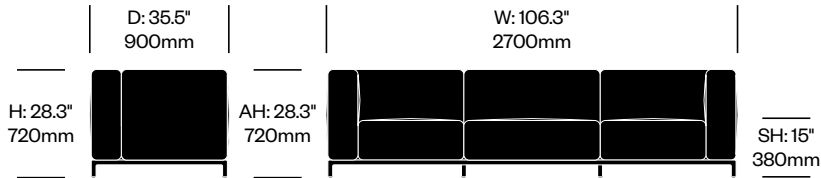

WIDE THREE SEAT SOFA WITH LEFT ARM

Chrome Base	Number	List Price
Leather	HCCS-MHL3-WAN1	16,670.00
Fabric	HCCS-MHL3-WAN2	15,060.00

Matte Anthracite Base	Number	List Price
Leather	HCCS-MHL3-WAN1	15,395.00
Fabric	HCCS-MHL3-WAN2	13,785.00