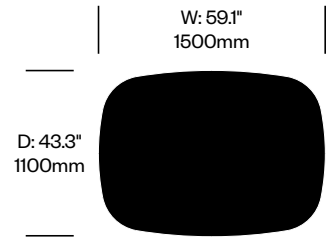

Large Occasional Table, Double Tier	Number	List Price
Black Marquiña Marble	HCCS-VXTO-22	7,570.00
Calacatta Marble	HCCS-VXTO-22	12,265.00
Emperador Marble	HCCS-VXTO-22	7,570.00
Grey Carnico Marble	HCCS-VXTO-22	7,570.00
Sahara Noir Marble	HCCS-VXTO-22	12,265.00
White Carrara Marble	HCCS-VXTO-22	7,045.00