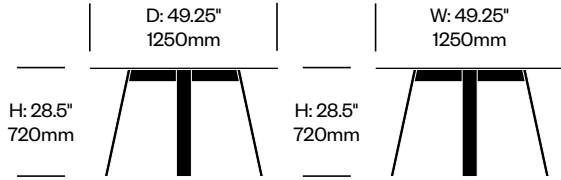

Bac

Cappellini | Jasper Morrison | 2009 | Imported from Italy

To order, specify:

1. Product number
2. Wood color

Round Collaborative Table	Number	List Price
Wood	HCCE-BCTR-W	5,020.00

Small Rectangle Collaborative Table	Number	List Price
Wood	HCCE-BCTS-W	6,145.00