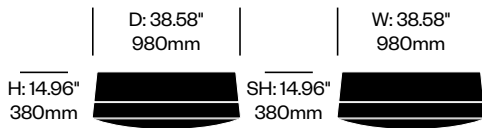

Large Pouf	Number	Grade A	Grade B	Grade C	Grade D
Fabric	HCBZ-BAP3-2	5,621.00	5,844.00	5,935.00	5,984.00