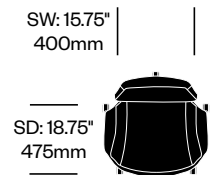

SIDE CHAIR WITH FOUR STAR BASE

Leather	Number	List Price
Polished Aluminum Base	HCPF-DV4L-TX	3,740.00
Black Painted Base	HCPF-DV4P-TX	3,740.00
Microperforated Leather	Number	List Price
Polished Aluminum Base	HCPF-DV4L-TY	3,960.00
Black Painted Base	HCPF-DV4P-TY	3,960.00