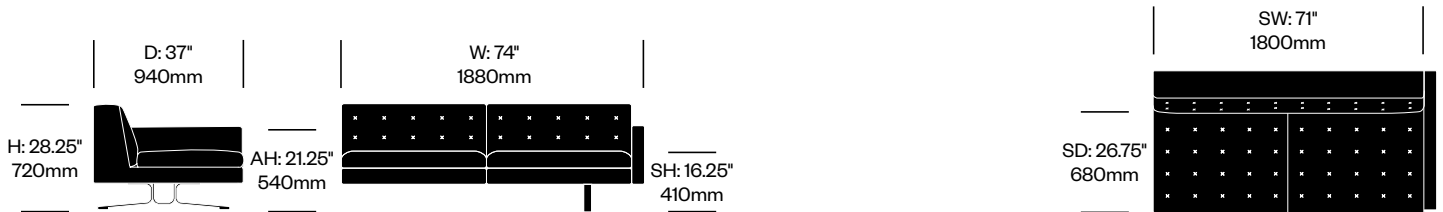

Two Seat with Left Arm	Number	List Price
Leather	HCPF-KEG2-L	11,050.00