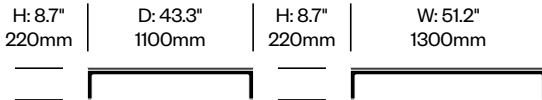

Mex-Hi

Cassina | Piero Lissoni | 2020 | Imported from Italy

To order, specify:

1. Product number
2. Top stone color
3. Base trim color

LARGE OCCASIONAL TABLE WITH STONE TOP

Chrome Base	Number	List Price
Black Marquiña Marble	HCCS-MHTO-2S	6,585.00
Calacatta Marble	HCCS-MHTO-2S	7,690.00
Emperador Marble	HCCS-MHTO-2S	6,800.00
Grey Carnico Marble	HCCS-MHTO-2S	6,800.00
Sahara Noir Marble	HCCS-MHTO-2S	7,690.00
White Carrara Marble	HCCS-MHTO-2S	6,585.00

Matte Anthracite Base	Number	List Price
Black Marquiña Marble	HCCS-MHTO-2S	6,090.00
Calacatta Marble	HCCS-MHTO-2S	7,195.00
Emperador Marble	HCCS-MHTO-2S	6,305.00
Grey Carnico Marble	HCCS-MHTO-2S	6,305.00
Sahara Noir Marble	HCCS-MHTO-2S	7,195.00
White Carrara Marble	HCCS-MHTO-2S	6,090.00