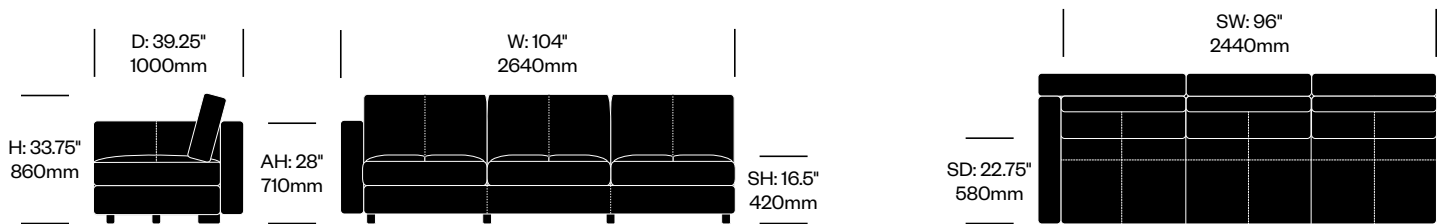

Three Seat with High Right Arm	Number	List Price
Leather	HCPF-MSS3-0H	12,150.00