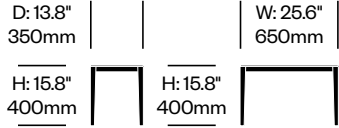

Cotone

Cassina | Ronan and Erwan Bouroullec | 2018 | Imported from Italy

To order, specify:

1. Product number
2. Top laminate color
3. Frame trim color