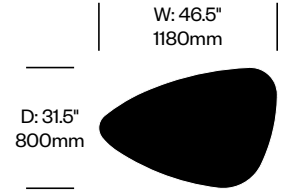

Mexique

Cassina | Charlotte Perriand | 1952 | Imported from Italy

To order, specify:

1. Product number
2. Top paint or wood color
3. Leg trim color

HIGH OCCASIONAL TABLE

Matte Black Legs	Number	List Price
Gloss Painted Top	HCCS-MXTO-3P	3,845.00
Matte Painted Top	HCCS-MXTO-3P	2,800.00
American Walnut Top	HCCS-MXTO-3W	4,500.00
Black Stained Oak Top	HCCS-MXTO-3W	2,995.00
Natural Oak Top	HCCS-MXTO-3W	2,995.00

Gunmetal Grey Legs	Number	List Price
Gloss Painted Top	HCCS-MXTO-3P	4,040.00
Matte Painted Top	HCCS-MXTO-3P	2,985.00
American Walnut Top	HCCS-MXTO-3W	4,705.00
Black Stained Oak Top	HCCS-MXTO-3W	3,195.00
Natural Oak Top	HCCS-MXTO-3W	3,195.00