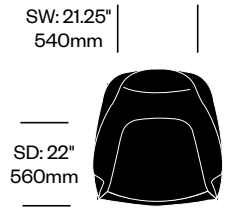

Lounge Chair with Headrest	Number	List Price
Leather	HCPF-ARL1-H	7,300.00