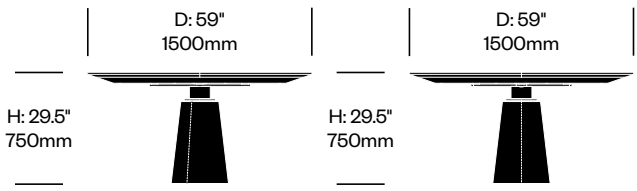

SMALL ROUND COLLABORATIVE TABLE

ColorSphere Leather Top	Number	List Price
Color System Leather Base	HCPF-MDC1-R471	6,860.00
Saddle Extra Leather Base	HCPF-MDC1-R471	7,410.00

Wood Top	Number	List Price
Color System Leather Base	HCPF-MDC1-R47W	6,230.00
Saddle Extra Leather Base	HCPF-MDC1-R47W	6,860.00