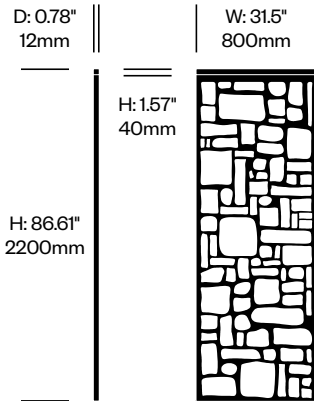

Small Screen, Pebbles Pattern	Number	List Price
Felt	HCBZ-FAS1-PB	1,356.00
Contrasting Felt	HCBZ-FAS1-PBC	1,702.00

Large Screen, Pebbles Pattern	Number	List Price
Felt	HCBZ-FAS2-PB	1,404.00
Contrasting Felt	HCBZ-FAS2-PBC	1,750.00