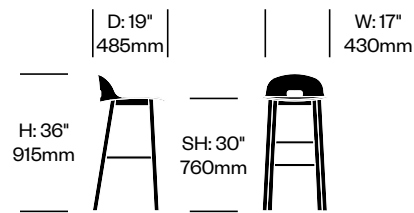

Emeco | Jasper Morrison | 2015 | Made in the United States

To order, specify:

1. Product number
2. Seat trim color
3. Base wood color

Low Stool with High Back	Number	List Price
Ash	HCEM-ALS1-HN	630.00
Dark Stained Ash	HCEM-ALS1-HN	650.00