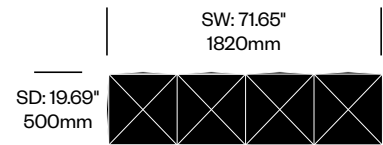

Quatro Pouf, 3D Pattern with One Square	Number	Grade A
Fabric with Antiskid Bottom	HCBZ-CBP3-4012A	2,773.00
Fabric with Wood Bottom	HCBZ-CBP3-4012W	3,349.00