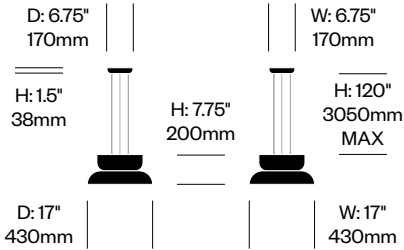

Totem

Pablo Designs | Pablo Pardo and Pablo Studio | 2023 | Imported from China

To order, specify:

1. Product number

Pendant Light, DC	Number	List Price
Opal Glass	HCPL-TMP-DC	1,050.00

Pendant Light, DD	Number	List Price
Opal Glass	HCPL-TMP-DD	1,175.00