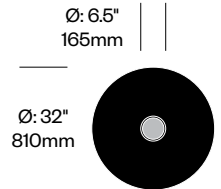

Sky Dome

Pablo Designs | Pablo Pardo and Pablo Studio | 2020 | Imported from China

To order, specify:

1. Product number
2. Shade paint or wood color
3. Trim color

Pendant Light, 32"	Number	List Price
Black Dome	HCPL-SDP3-32	650.00
Satin Brass Dome	HCPL-SDP3-32	750.00
White Dome	HCPL-SDP3-32	650.00