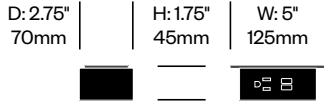

To order, specify:

1. Product number

UNDERMOUNT POWER MODULE WITH ONE SIMPLEX OUTLET AND ONE DUAL USB PORT

Corded, Six Foot Cord	Number	List Price
Black	HCCL-LYPC-11B	541.47
White	HCCL-LYPC-11W	541.47
Corded, Twelve Foot Cord	Number	List Price
Black	HCCL-LYPC-12B	582.56
White	HCCL-LYPC-12W	582.56
Hardwired, Six Foot Cord	Number	List Price
Black	HCCL-LYPH-11B	644.29
White	HCCL-LYPH-11W	644.29
Hardwired, Twelve Foot Cord	Number	List Price
Black	HCCL-LYPH-12B	685.38
White	HCCL-LYPH-12W	685.38