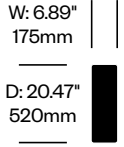

BuzziHub

BuzziSpace | Alain Gilles | 2011 | Imported from the Netherlands

To order, specify:

1. Product number
2. Upholstery and color

Armrest	Number	Grade A	Grade B	Grade C	Grade D
Fabric	HCBZ-HBA-2	587.00	650.00	677.00	691.00