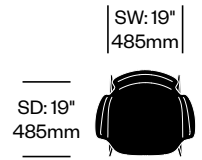

Side Chair with Sled Base	Number	List Price
	HCCE-JPSS	695.00