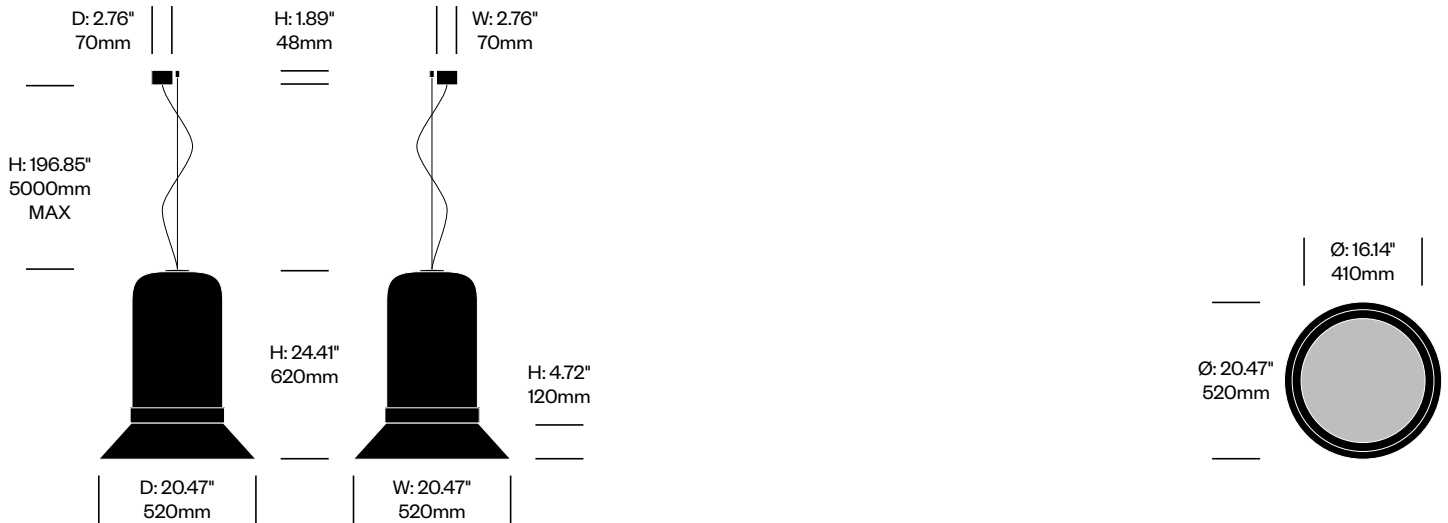

BuzziHat

BuzziSpace | Alain Gilles | Imported from the Netherlands

To order, specify:

1. Product number
2. Upholstery and color
3. Shade paint color
4. Ring paint color
5. Cable trim color

Large Pendant Light	Number	Grade A	Grade B	Grade C	Grade D	Grade E
79.74" (2000mm) Cables	HCBZ-HTP3-1	4,405.00	4,457.00	4,484.00	4,499.00	4,573.00
196.85" (5000mm) Cables	HCBZ-HTP3-2	4,616.00	4,668.00	4,695.00	4,710.00	4,784.00