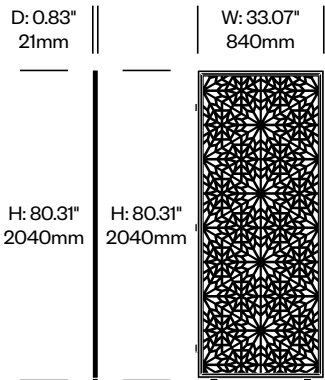

BuzziFalls Standing

BuzziSpace | Sas Adriaenssens | 2016 | Imported from the Netherlands

To order, specify:

1. Product number
2. Felt color
3. Contrasting felt color (if applicable)
4. Trim paint color

Add On Screen, Alhambra Pattern	Number	List Price
Felt	HCBZ-FSSA-ALF	2,262.00
Contrasting Felt	HCBZ-FSSA-ALFC	2,608.00