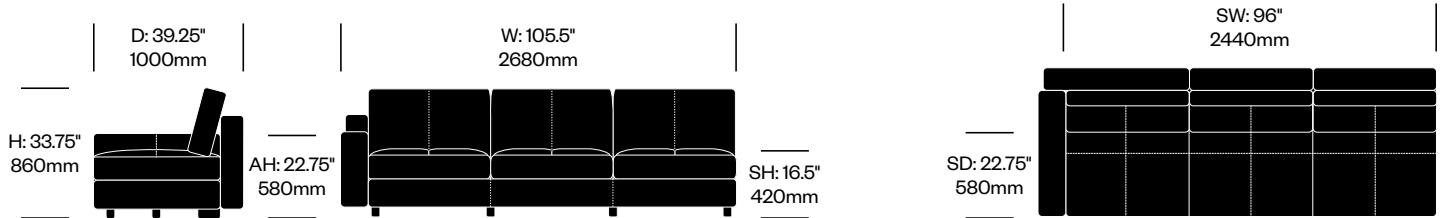

Massimosistema

Poltrona Frau | Poltrona Frau R+D | 2009 | Imported from Italy

To order, specify:

1. Product number
2. Upholstery and color

Three Seat with Low Right Arm	Number	List Price
Leather	HCPF-MSS3-0L	12,150.00