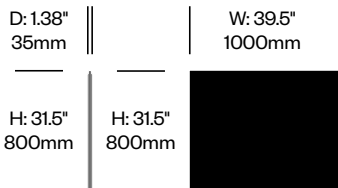

High Screen with Square Corners, 39.5"

	Number	1	Felt	Grade A	Grade B	Grade C	Grade D	Grade E	Grade F
Felt or Fabric	HCBZ-DKS3-39Q		724.00	924.00	1,084.00	1,150.00	1,184.00	1,365.00	
Contrasting Felt or Fabric	HCBZ-DKS3-39Q	C	1,003.00	1,203.00	1,363.00	1,429.00	1,463.00	1,644.00