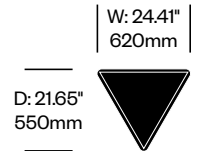

BuzziTotem

BuzziSpace | BuzziSpace Studio | 2016 | Imported from the Netherlands

To order, specify:

1. Product number
2. Upholstery and color
3. Base paint color

Small Wedge Totem	Number	Grade A	Grade B	Grade C	Grade D	Grade E	Grade F
Flat Base	HCBZ-TTS3-12	2,404.00	2,677.00	2,785.00	2,848.00	3,158.00	
Base on Casters	HCBZ-TTS3-1C2	2,690.00	2,963.00	3,071.00	3,134.00	3,444.00	