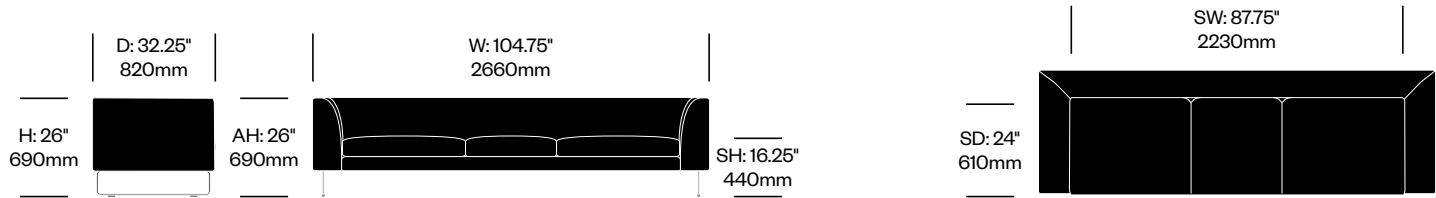

Elan

Cappellini | Jasper Morrison | 1999 | Imported from Italy

To order, specify:

1. Product number
2. Upholstery and color
3. Base trim color

Wide Three Seat Sofa	Number	COM/COL	List Price
Leather	HCCE-ELN4-1	10,440.00	15,870.00
Fabric	HCCE-ELN4-2	9,880.00	11,970.00
Faux Leather	HCCE-ELN4-3	9,880.00	10,440.00