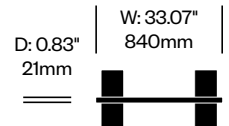

Single Screen, Palms Pattern	Number	List Price
Felt	HCBZ-FSS1-PLF	1,872.00
Contrasting Felt	HCBZ-FSS1-PLFC	2,218.00