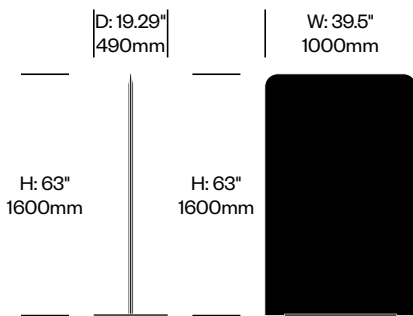

BuzziFree

BuzziSpace | BuzziSpace Studio | 2011 | Imported from the Netherlands

To order, specify:

1. Product number, including:

1 Upholstery type

- Felt
- Fabric

2. Upholstery and color
3. Contrasting upholstery and color (if applicable)
4. Base paint color