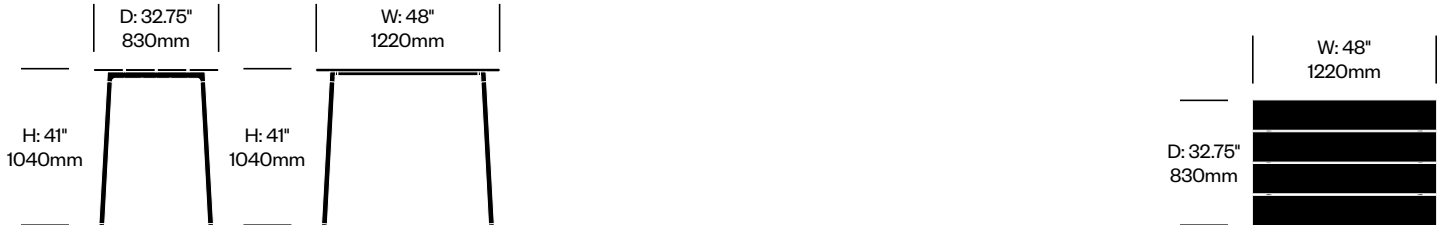

Run

Emeco | Sam Hecht and Kim Colin | 2016 | Made in the United States

To order, specify:

1. Product number
2. Top wood or trim color
3. Base trim color

BAR HEIGHT COLLABORATIVE TABLE, 32.75" x 48", ALUMINUM TOP

Clear Anodized Aluminum Base	Number	List Price
Clear Anodized Aluminum	HCEM-RNTC-3348-HA	3,575.00