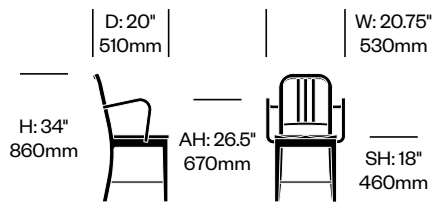

1104 Navy

Emeco | 1949 | Made in the United States

To order, specify:

1. Product number, including:

1 Glide type

- Felt (add \$20.00 to list price)
- Plastic

2. Seat wood color
3. Frame trim color

Side Chair	Number	List Price
Hand-Brushed, Clear Anodized Aluminum	HCEM-N4S4-█N	1,185.00
Hand-Polished Aluminum	HCEM-N4S4-█N	2,310.00