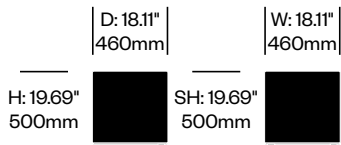

1. Product number
2. Upholstery and color

Solo Pouf, Flat	Number	Grade A	Grade B	Grade C	Grade D
Fabric with Antiskid Bottom	HCBZ-CBPF-12A	582.00	691.00	736.00	761.00
Fabric with Wood Bottom	HCBZ-CBPF-12W	727.00	845.00	889.00	914.00
Fabric with Casters	HCBZ-CBPF-12C	1,105.00	1,224.00	1,267.00	1,295.00