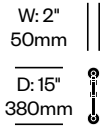

High Frame	Number	List Price
American Walnut	HCCS-IWBC-F2	3,255.00
Black Stained Ash	HCCS-IWBC-F2	2,900.00
Natural Ash	HCCS-IWBC-F2	2,900.00