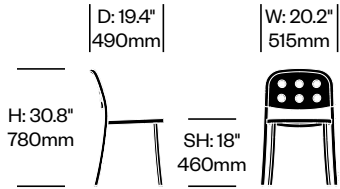

Surfaces

Frame Trim

Hand-Brushed, Clear Anodized Aluminum (EMT-2)

1 Inch All Aluminum

Emeco | Jasper Morrison | 2018 | Made in the United States

To order, specify:

1. Product number
2. Frame trim color

Stacking Side Chair	Number	List Price
Hand-Brushed, Clear Anodized Aluminum	HCEM-1AS4-N	720.00