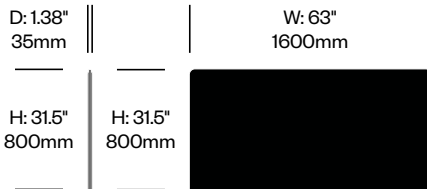

BuzziDesk

BuzziSpace | Sas Adriaenssens | 2010 | Imported from the Netherlands

To order, specify:

1. Product number, including:

1 Upholstery type

- ☐ Felt
- ☒ Fabric

2. Upholstery and color

3. Contrasting upholstery and color (if applicable)

High Screen with Rounded Corners, 63"

	Number	1	Felt	Grade A	Grade B	Grade C	Grade D	Grade E	Grade F
Felt or Fabric	HCBZ-DKS3-63R		854.00	1,173.00	1,475.00	1,596.00	1,663.00	2,006.00	
Contrasting Felt or Fabric	HCBZ-DKS3-63R	C	1,133.00	1,452.00	1,754.00	1,875.00	1,942.00	2,285.00