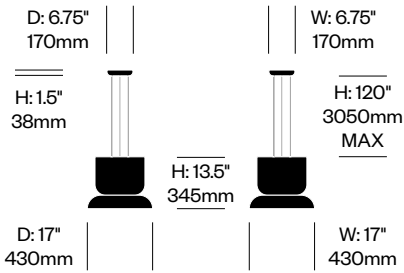

Pendant Light, DB	Number	List Price
Opal Glass	HCPL-TMP-DB	1,100.00