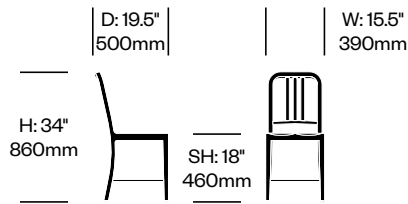

Emeco | 1944 | Made in the United States

To order, specify:

1. Product number, including:

1 Glide type

- Felt (add \$20.00 to list price)
- Plastic

2. Frame trim color

Mini Side Chair	Number	1	List Price
Hand-Brushed, Clear Anodized Aluminum	HCEM-N6M4-	■ N	740.00