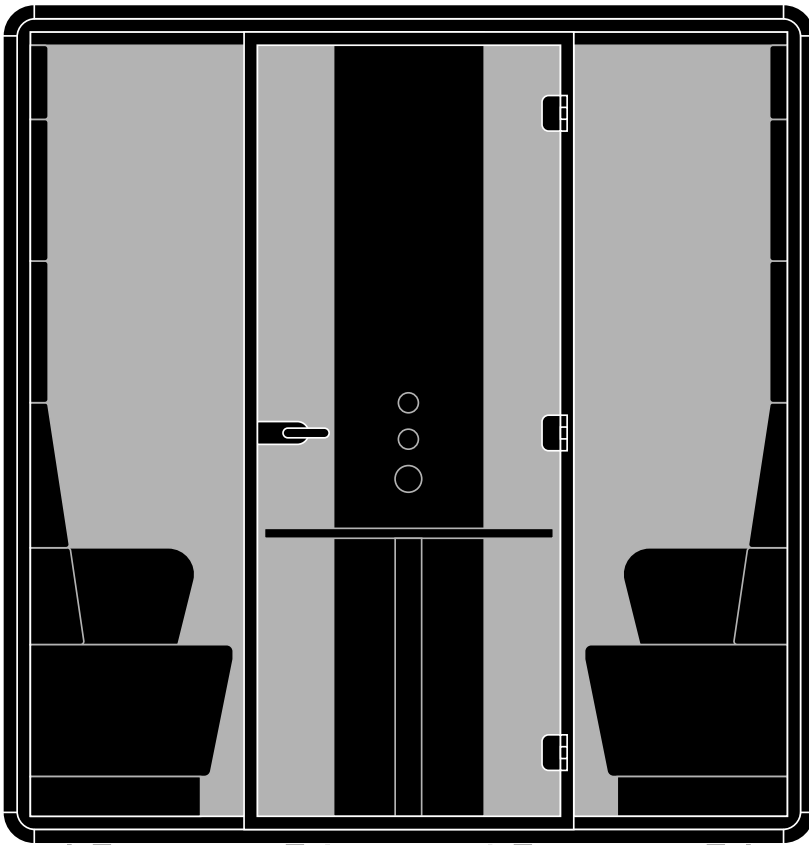

Additional Notes

Door handedness is determined by the user upon installation.

HushMeet is suitable to be occupied by up to four people.

HushMeet meets IBC requirements for Seismic Design of Nonstructural Components and Systems. HushMeet is UL 962 listed.

Select models and colors available as part of the [Haworth NOW](#) inventory program.

Surfaces

Worksurface Laminate

Velvet Black (HOL-AGA)

Worksurface TFL

White (HOL-ABB)

Table Base Paint

Cosmos Grey (HOT-JGC)

Column TFL

Cosmos Grey (HOL-AGC)

White (HOL-ABB)

Interior Fabric

Premium Wool (HOF)

Case TFL

Cosmos Grey (HOL-AGC)

White (HOL-ABB)

Handle and Hinges Trim

Anodized Aluminum (HOH-JAL)

Cosmos Grey (HOT-JGC)

Rear Glass Color

Clear (HOG-PRZ)