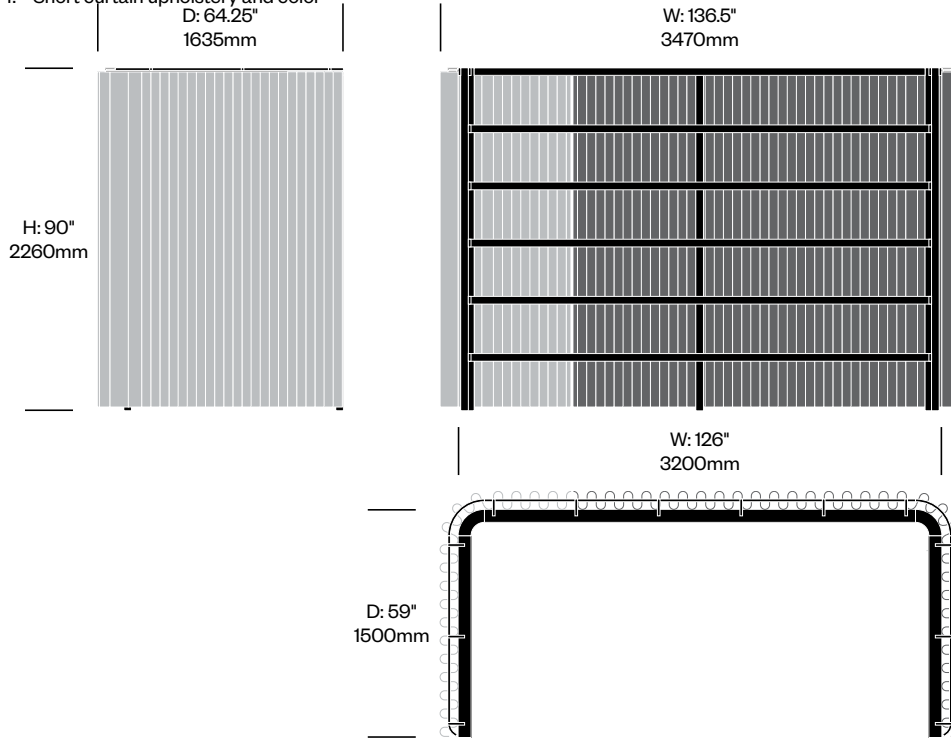

BuzziBracks

BuzziSpace | Alain Gilles | 2018 | Imported from the Netherlands

To order, specify:

1. Product number
2. Frame paint color
3. Long curtain upholstery and color
4. Short curtain upholstery and color

Extra High Frame with Asymmetrical Curtains, 59" x 126"

Number	Grade A	Grade B	Grade C	Grade D	Grade E	Grade F
HCBZ-BRFA-E59126	15,610.00	15,881.00	17,645.00	17,156.00		19,750.00