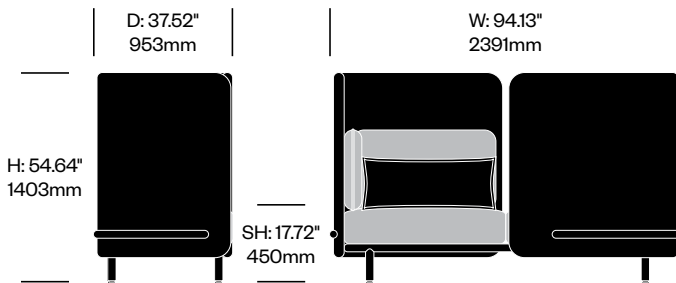

**Two Seat Sofa with Medium Back,
Open Left**

	Number	Grade A	Grade B	Grade C	Grade D	Grade E
	HCBZ-SKL2-LMM2	13,177.00	14,390.00	14,990.00	15,327.00	
with Arm Cushions	HCBZ-SKL2-LMMA2	13,628.00	14,914.00	15,554.00	15,911.00	
with Anti-Theft Arm Cushions	HCBZ-SKL2-LMMAT2	13,887.00	15,173.00	15,813.00	16,170.00	