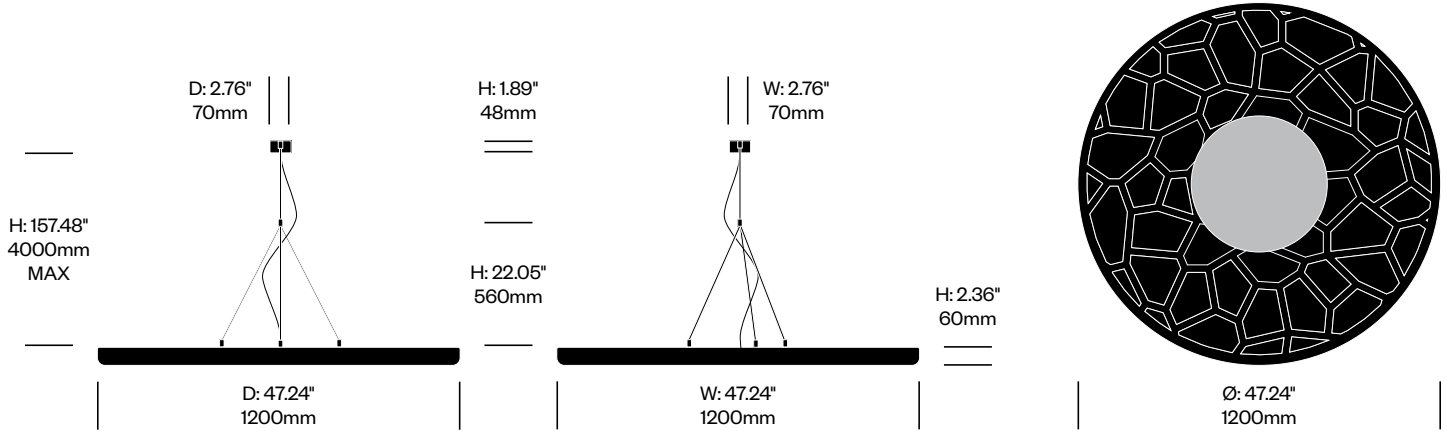

BuzziMoon

BuzziSpace | BuzziSpace Studio | 2016 | Imported from the Netherlands

To order, specify:

1. Product number
2. Upholstery and color

Large Pendant Light, 3D Leaf	Number	Grade A	Grade B	Grade C	Grade D	Grade E	Grade F
Fabric	HCBZ-MNP3-L	4,801.00	5,706.00	5,794.00	5,839.00	6,082.00