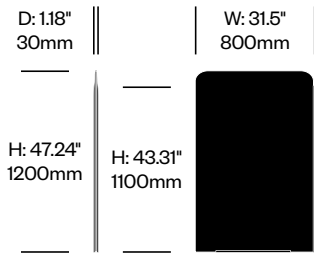

BuzziScreen Mix

BuzziSpace | Sas Adriaenssens | 2015 | Imported from the Netherlands

To order, specify:

1. Product number
2. Surface A upholstery and color
3. Surface B upholstery and color (if contrasting fabric is specified)
4. Zipper color