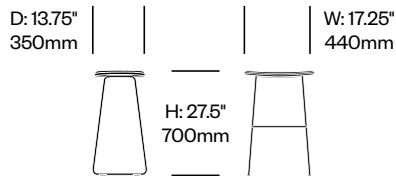

Morrison Stool

Cappellini | Jasper Morrison | 2003 | Made in the United States

To order, specify:

1. Product number
2. Upholstery and color or wood color
3. Base trim color

Low Stool	Number	COM/COL	List Price
Leather	HCCE-MSS1-1	1,070.00	1,460.00
Fabric	HCCE-MSS1-2	1,025.00	1,145.00
Faux Leather	HCCE-MSS1-3	1,025.00	1,070.00
Wood	HCCE-MSS1-W		855.00