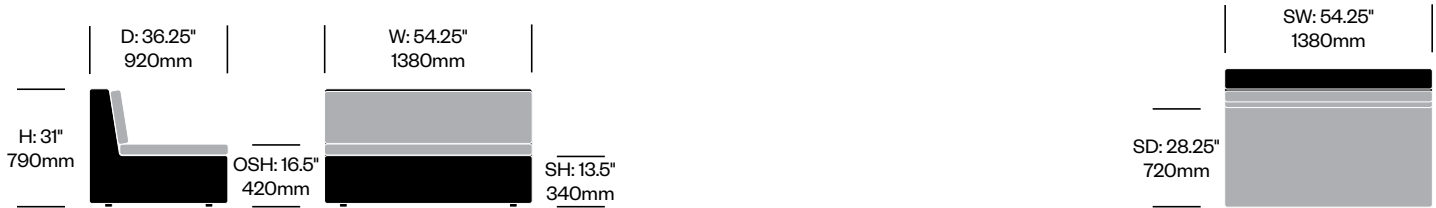

SEE!

JANUS et Cie

To order, specify:

1. Product number (required cushions sold separately)
2. JANUSfiber® color

Extra Wide Center Module, Closed	Number	List Price
	HCJC-SE-MEXC-J	3,374.00

To order, specify:

1. Product number
2. Upholstery and color

Seat Cushion for

Extra Wide Center Module, Closed	Number	Grade A	Grade B	Grade C	Grade D	Grade E	Grade F	Grade G
Standard Foam	HCJC-SE-CSMCR54-S	791.00	1,333.00	1,523.00	1,691.00	1,854.00	2,113.00	2,352.00
Reticulated Foam	HCJC-SE-CSMCR54-R	1,186.00	1,728.00	1,918.00	2,086.00	2,249.00	2,508.00	2,747.00

Back Cushion for

Extra Wide Center Module, Closed	Number	Grade A	Grade B	Grade C	Grade D	Grade E	Grade F	Grade G
Standard Foam	HCJC-SE-CBMCR54-S	504.00	880.00	1,012.00	1,128.00	1,241.00	1,420.00	1,585.00
Reticulated Foam	HCJC-SE-CBMCR54-R	756.00	1,132.00	1,264.00	1,380.00	1,493.00	1,672.00	1,837.00