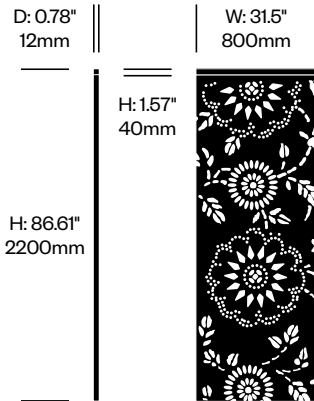

Small Screen, Orient Pattern	Number	List Price
Felt	HCBZ-FAS1-OR	1,363.00
Contrasting Felt	HCBZ-FAS1-ORC	1,709.00

Large Screen, Orient Pattern	Number	List Price
Felt	HCBZ-FAS2-OR	1,409.00
Contrasting Felt	HCBZ-FAS2-ORC	1,755.00