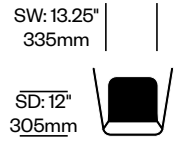

Alodia

Cappellini | Todd Bracher | 2010 | Imported from Italy

To order, specify:

1. Product number
2. Paint color

Low Stool	Number	List Price
Painted	HCCE-AL1	695.00