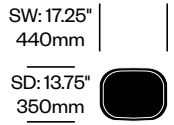

Low Stool	Number	COM/COL	List Price
Leather	HCCE-HPS1-1	970.00	1,330.00
Fabric	HCCE-HPS1-2	940.00	1,040.00
Faux Leather	HCCE-HPS1-3	940.00	970.00