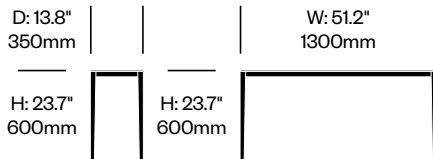

**High Occasional Table
with Laminate Top, 13.8" x 51.2"**

	Number	List Price
Anodized Aluminum Base	HCCS-CTTO-5L	2,290.00
Matte Graphite Base	HCCS-CTTO-5L	2,290.00