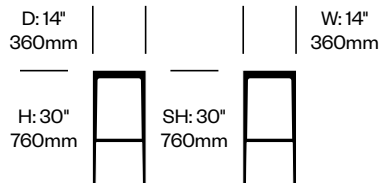

High Stool	Number	List Price
Hand-Brushed, Clear Anodized Aluminum	HCEM-EMS3	620.00
Hand-Polished Aluminum	HCEM-EMS3	1,370.00

To order, specify:

1. Product number
2. Upholstery and color

Seat Pad	Number	COM	List Price
Faux Leather	HCEM-EMSP-3	185.00	185.00