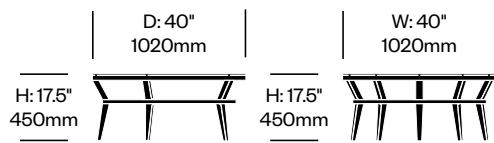

Round Cocktail Table	Number	List Price
Clear Glass Top	HCJC-SL-TON40-G	2,920.00
Backpainted Glass Top	HCJC-SL-TON40-P	4,125.00
Stone Top	HCJC-SL-TON40-S	4,097.00

Square Cocktail Table	Number	List Price
Clear Glass Top	HCJC-SL-TOQ40-G	3,147.00
Backpainted Glass Top	HCJC-SL-TOQ40-P	4,330.00
Stone Top	HCJC-SL-TOQ40-S	4,236.00