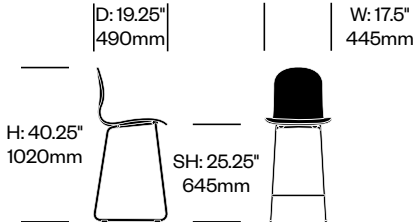

Tate Soft

Cappellini | Jasper Morrison | 2000 | Imported from Italy

To order, specify:

1. Product number
2. Upholstery and color
3. Base trim color

LOW STOOL WITH HIGH BACK

Painted Base	Number	COM/COL	List Price
Leather	HCCE-TSS2-HS1	1,565.00	1,865.00
Fabric	HCCE-TSS2-HS2	1,545.00	1,715.00
Faux Leather	HCCE-TSS2-HS3	1,545.00	1,565.00

Satin Stainless Steel Base	Number	COM/COL	List Price
Leather	HCCE-TSS2-HS1	1,695.00	1,980.00
Fabric	HCCE-TSS2-HS2	1,650.00	1,830.00
Faux Leather	HCCE-TSS2-HS3	1,650.00	1,695.00