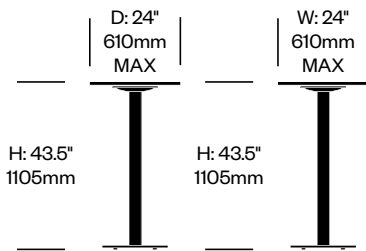

JANUScafé: Demi-Sec Base

JANUS et Cie

To order, specify:

1. Product number
2. Top surface and color
3. Base trim color

STANDARD HEIGHT TABLES

Square Table, 24"	Number	List Price
Wood Top, Painted Base	HCJC-JC-DSP1-Q2424NW	969.00
Wood Top, Stainless Steel Base	HCJC-JC-DSS1-Q2424NW	1,122.00
CHPL Top, Painted Base	HCJC-JC-DSP1-Q2424NC	1,086.00
CHPL Top, Stainless Steel Base	HCJC-JC-DSS1-Q2424NC	1,239.00