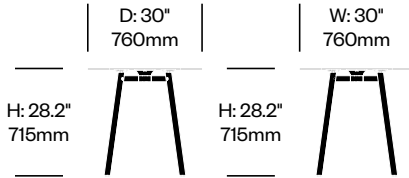

To order, specify:

1. Product number
2. Top surface and color
3. Base trim or wood color

STANDARD HEIGHT COLLABORATIVE TABLE, 30" ROUND

Black Anodized Aluminum Base	Number	List Price
Laminate Grade A	HCEM-SUTC-R30-MLA	1,260.00
Laminate Grade B	HCEM-SUTC-R30-MLA	1,735.00
Accoya	HCEM-SUTC-R30-MWA	1,965.00
Ash	HCEM-SUTC-R30-MWA	1,355.00
Walnut	HCEM-SUTC-R30-MWA	1,775.00

Clear Anodized Aluminum Base	Number	List Price
Aluminum	HCEM-SUTC-R30-MAA	1,655.00
Laminate Grade A	HCEM-SUTC-R30-MLA	1,130.00
Laminate Grade B	HCEM-SUTC-R30-MLA	1,605.00
Accoya	HCEM-SUTC-R30-MWA	1,840.00
Ash	HCEM-SUTC-R30-MWA	1,225.00
Walnut	HCEM-SUTC-R30-MWA	1,650.00

Reclaimed Oak Base	Number	List Price
Aluminum	HCEM-SUTC-R30-MAW	1,710.00
Laminate Grade A	HCEM-SUTC-R30-MLW	1,175.00
Laminate Grade B	HCEM-SUTC-R30-MLW	1,650.00
Accoya	HCEM-SUTC-R30-MWW	1,880.00
Ash	HCEM-SUTC-R30-MWW	1,275.00
Walnut	HCEM-SUTC-R30-MWW	1,695.00