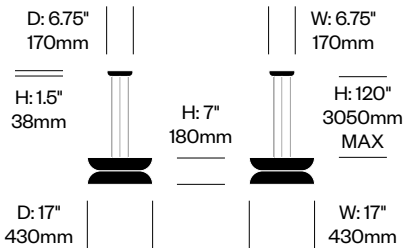

Totem

Pablo Designs | Pablo Pardo and Pablo Studio | 2023 | Imported from China

To order, specify:

1. Product number

Pendant Light, DC	Number	List Price
Opal Glass	HCPL-TMP-DC	1,050.00

Pendant Light, DD	Number	List Price
Opal Glass	HCPL-TMP-DD	1,175.00