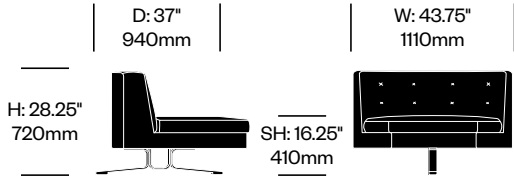

Kennedee

Poltrona Frau | Jean-Marie Massaud | 2006 | Imported from Italy

---

To order, specify:

1. Product number
2. Upholstery and color

30 Degree Corner Module	Number	List Price
Leather	HCPF-KEB5	6,510.00