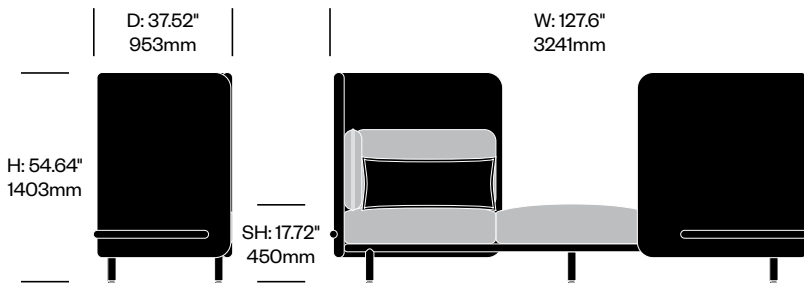

**Three Seat Sofa with Medium Back,
Open Right**

	Number	Grade A	Grade B	Grade C	Grade D	Grade E
	HCBZ-SKL3-RMM2	18,435.00	20,141.00	20,835.00	21,279.00	
with Arm Cushions	HCBZ-SKL3-RMMA2	18,886.00	20,665.00	21,399.00	21,863.00	
with Anti-Theft Arm Cushions	HCBZ-SKL3-RMMAT2	19,145.00	20,924.00	21,658.00	22,122.00