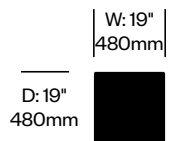

Small Occasional Table, Open	Number	List Price
	HCJC-SE-TOOQ19-J	1,266.00

To order, specify:

1. Product number

Glass Top for Small Occasional Table, Closed	Number	List Price
	HCJC-SE-GTCQ19	323.00

Glass Top for Small Occasional Table, Open	Number	List Price
	HCJC-SE-GTOQ19	323.00