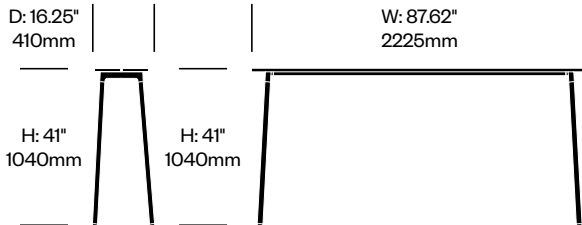

Run

Emeco | Sam Hecht and Kim Colin | 2016 | Made in the United States

To order, specify:

1. Product number
2. Top wood or trim color
3. Base trim color