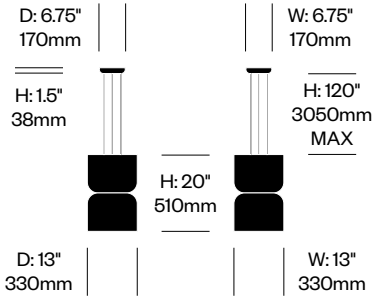

Totem

Pablo Designs | Pablo Pardo and Pablo Studio | 2023 | Imported from China

To order, specify:

1. Product number

Pendant Light, BB	Number	List Price
Opal Glass	HCPL-TMP-BB	1,050.00