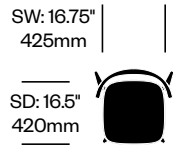

Newood Light

Cappellini | BrogiatoTraverso | 2020 | Imported from Italy

To order, specify:

1. Product number
2. Upholstery and color (if applicable)
3. Wood color