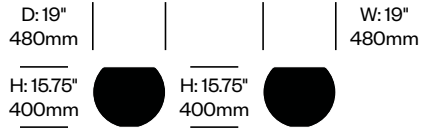

Bong

Cappellini | Giulio Cappellini | 2004 | Imported from Italy

To order, specify:

1. Product number
2. Trim color

Occasional Table	Number	List Price
Painted	HCCE-BNGP	1,640.00
White Carrara	HCCE-BNGP	1,905.00
Volcanic Lava	HCCE-BNGP	2,205.00