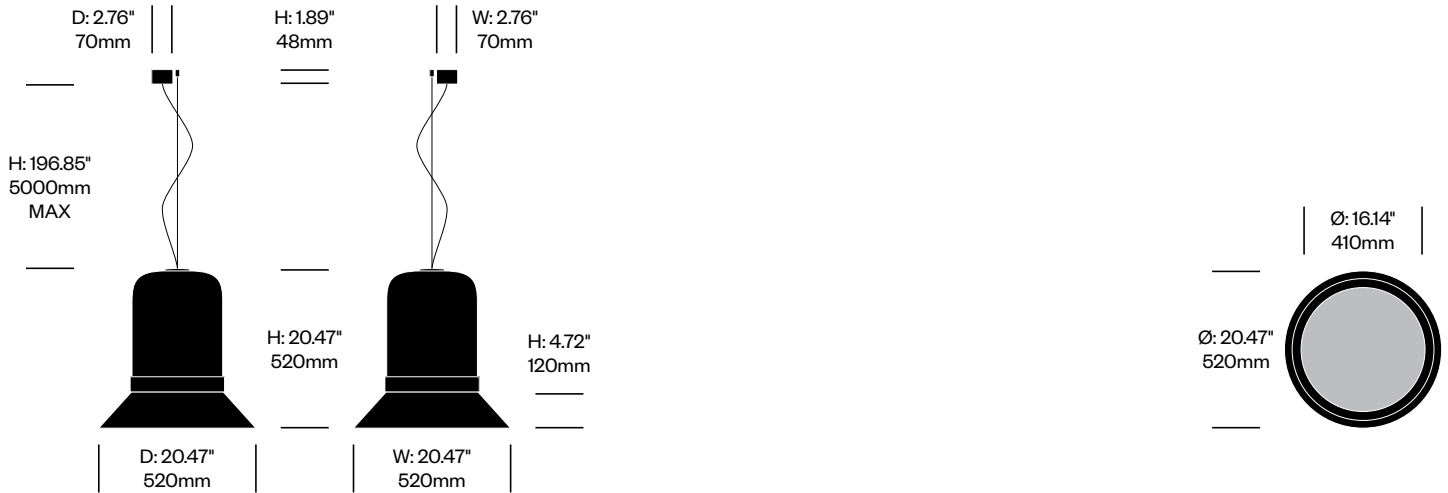

BuzziHat

BuzziSpace | Alain Gilles | Imported from the Netherlands

To order, specify:

1. Product number
2. Upholstery and color
3. Shade paint color
4. Ring paint color
5. Cable trim color

Large Pendant Light	Number	Grade A	Grade B	Grade C	Grade D	Grade E
79.74" (2000mm) Cables	HCBZ-HTP3-1	4,405.00	4,457.00	4,484.00	4,499.00	4,573.00
196.85" (5000mm) Cables	HCBZ-HTP3-2	4,616.00	4,668.00	4,695.00	4,710.00	4,784.00