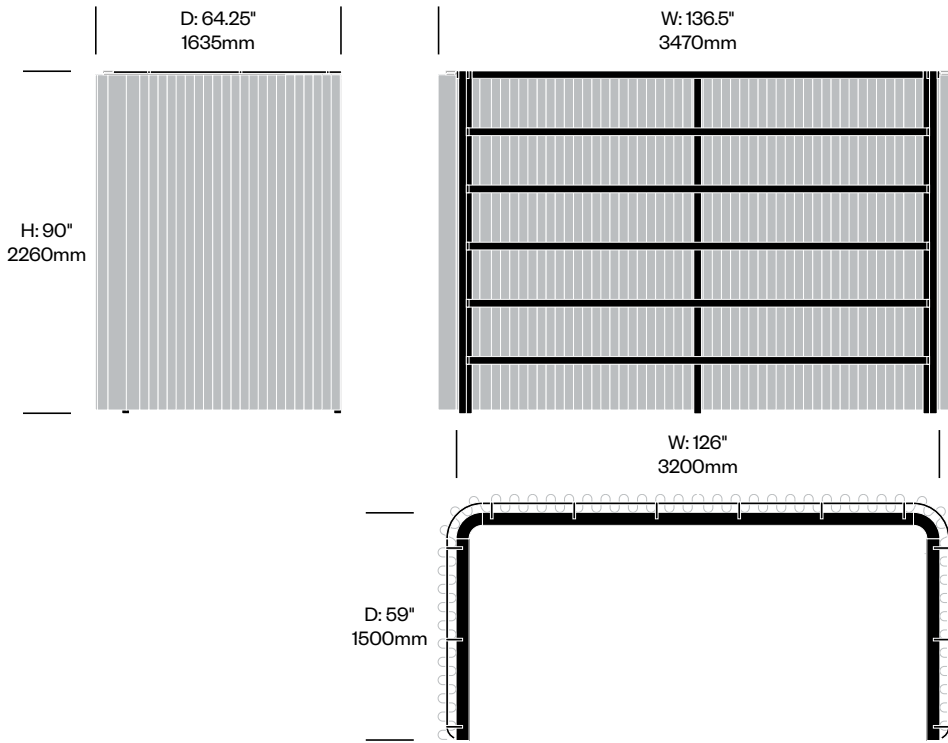

BuzziBracks

BuzziSpace | Alain Gilles | 2018 | Imported from the Netherlands

To order, specify:

1. Product number
2. Frame paint color
3. Left curtain upholstery and color
4. Right curtain upholstery and color

Extra High Frame with Symmetrical Curtains, 59" x 126"

Number	Grade A	Grade B	Grade C	Grade D	Grade E	Grade F
HCBZ-BRFS-E59126	18,731.00	20,603.00	22,857.00	24,541.00		27,703.00