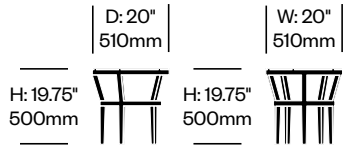

Slant

JANUS et Cie | Janice Feldman

To order, specify:

1. Product number
2. Frame paint color
3. Top stone (if applicable)

Round Occasional Table	Number	List Price
Clear Glass Top	HCJC-SL-TON20-G	1,441.00
Backpainted Glass Top	HCJC-SL-TON20-P	1,713.00
Stone Top	HCJC-SL-TON20-S	1,737.00