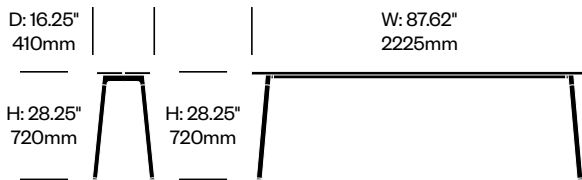

STANDARD HEIGHT OCCASIONAL TABLE, 16.25" x 87.62", ALUMINUM TOP

Clear Anodized Aluminum Base	Number	List Price
Clear Anodized Aluminum	HCEM-RNTO-1688-LA	2,650.00