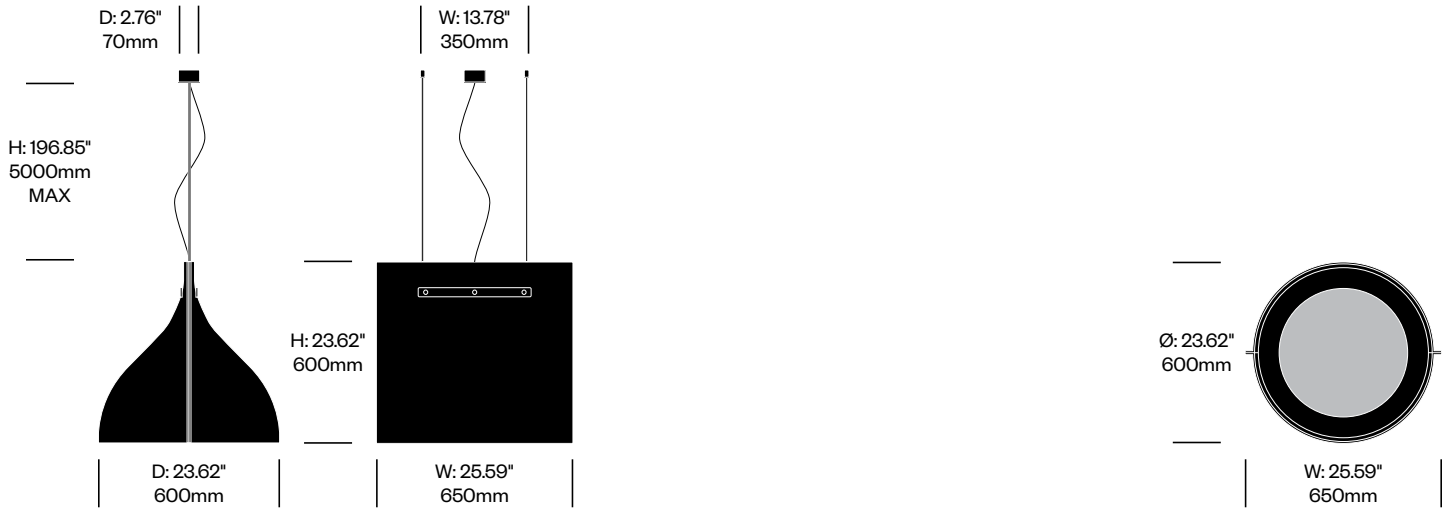

Pendant Light	Number	List Price
78.74" (2000mm) Cables	HCBZ-BLP-1	4,794.00
196.85 (5000mm) Cables	HCBZ-BLP-2	5,186.00

BuzziHat

BuzziSpace | Alain Gilles | Imported from the Netherlands

Features and Specifications