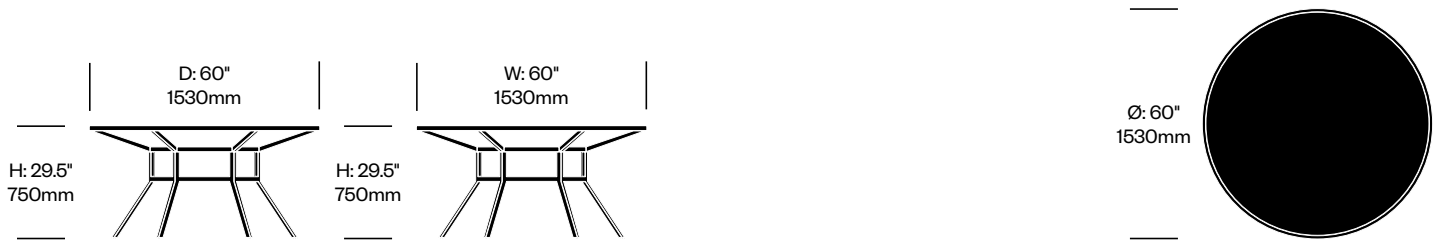

Slant

JANUS et Cie | Janice Feldman

To order, specify:

1. Product number
2. Frame paint color

Square Dining Table	Number	List Price
Clear Glass Top	HCJC-SL-TDQ39-G	5,124.00

Small Round Dining Table	Number	List Price
Clear Glass Top	HCJC-SL-TDN48-G	3,158.00
Backpainted Glass Top	HCJC-SL-TDN48-P	4,586.00