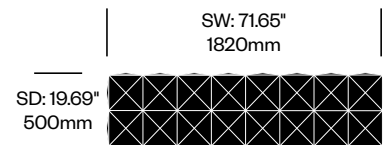

Quatro Pouf, 3D Pattern with Four Squares	Number	Grade A
Fabric with Antiskid Bottom	HCBZ-CBP3-4042A	2,773.00
Fabric with Wood Bottom	HCBZ-CBP3-4042W	3,349.00