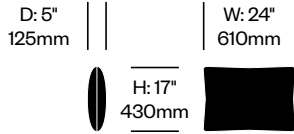

Rectangle Pillow, 24"x17"	Number	Grade A	Grade B	Grade C	Grade D	Grade E	Grade F	Grade G
Polyester Fill	HCJC-JP-P2417-SNN	215.00	336.00	378.00	417.00	453.00	513.00	566.00
Polyester Fill with Water Resistant Muslin Wrap	HCJC-JP-P2417-SNM	290.00	415.00	458.00	497.00	535.00	595.00	649.00