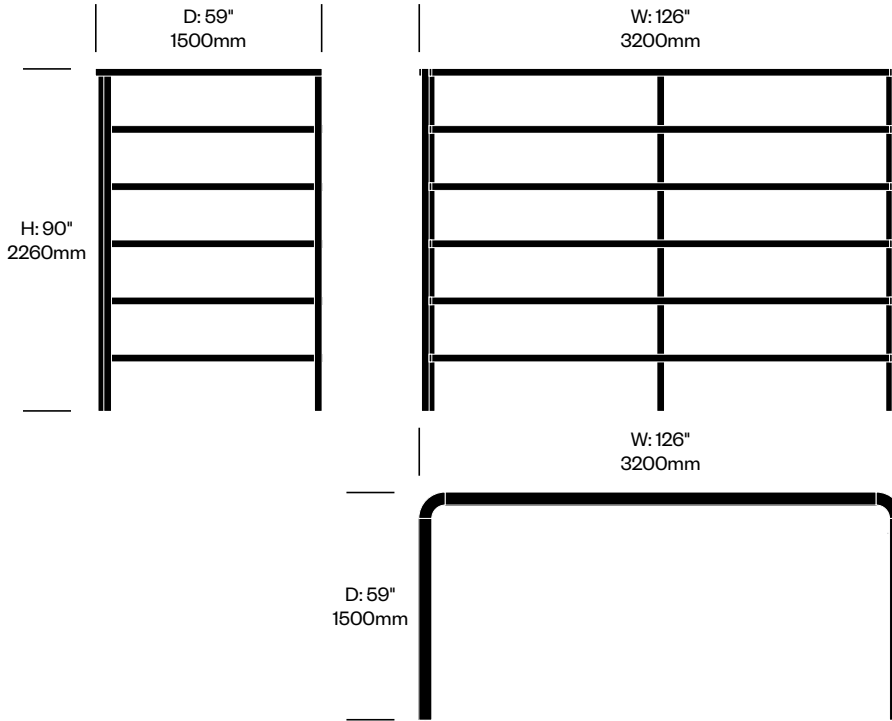

BuzziBracks

BuzziSpace | Alain Gilles | 2018 | Imported from the Netherlands

---

To order, specify:

1. Product number
2. Frame paint color

Extra High Frame, 59" x 126"	Number	List Price
	HCBZ-BRFN-E59126	13,509.00