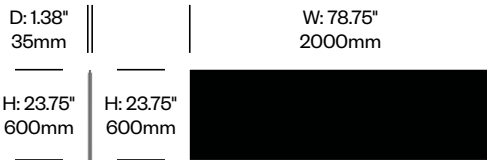

Medium Screen with Square Corners, 78.75"

	Number	1	Felt	Grade A	Grade B	Grade C	Grade D	Grade E	Grade F
Felt or Fabric	HCBZ-DKS2-78Q		849.00	1,146.00	1,332.00	1,407.00	1,450.00	1,661.00	
Contrasting Felt or Fabric	HCBZ-DKS2-78Q	C	1,128.00	1,425.00	1,611.00	1,686.00	1,729.00	1,940.00