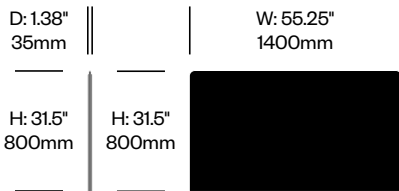

High Screen with

Rounded Corners, 55.25"

	Number	1	Felt	Grade A	Grade B	Grade C	Grade D	Grade E	Grade F
Felt or Fabric	HCBZ-DKS3-55R		807.00	1,086.00	1,353.00	1,460.00	1,519.00	1,822.00	
Contrasting Felt or Fabric	HCBZ-DKS3-55R	C	1,086.00	1,365.00	1,632.00	1,739.00	1,798.00	2,101.00