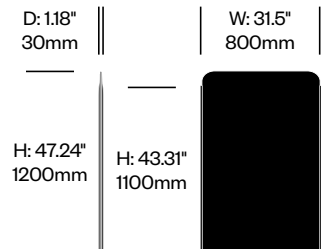

High Screen,

Middle Panel with Split on Left

	Number	Felt	Grade A	Grade B	Grade C	Grade D	Grade E	Grade F
Felt	HCBZ-SMS3-21F	1,031.00						
Fabric	HCBZ-SMS3-21		1,442.00	1,639.00	1,779.00	1,856.00	2,251.00	
Contrasting Felt	HCBZ-SMS3-21FC	1,319.00						
Contrasting Fabric	HCBZ-SMS3-21C		1,730.00	1,927.00	2,067.00	2,144.00	2,539.00