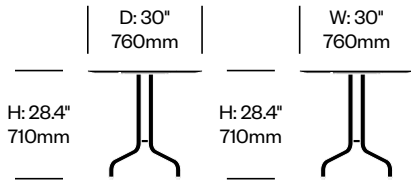

1 Inch

Emeco | Jasper Morrison | 2017 | Made in the United States

To order, specify:

1. Product number
2. Top surface and color
3. Base trim color