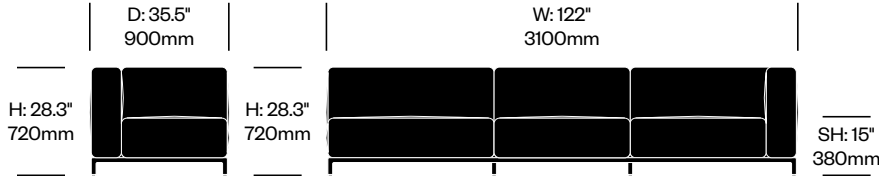

Mex-Hi

Cassina | Piero Lissoni | 2020 | Imported from Italy

To order, specify:

1. Product number
2. Upholstery and color
3. Base trim color

EXTRA WIDE THREE SEAT SOFA WITH LEFT ARM

Chrome Base	Number	List Price
Leather	HCCS-MHL3-XAN1	18,675.00
Fabric	HCCS-MHL3-XAN2	16,830.00
Matte Anthracite Base	Number	List Price
Leather	HCCS-MHL3-XAN1	17,235.00
Fabric	HCCS-MHL3-XAN2	15,390.00