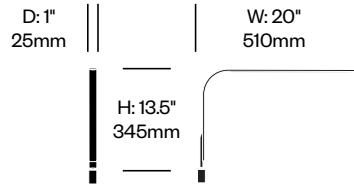

To order, specify:

1. Product number
2. Arm trim color

Grommet Mounted Light	Number	List Price
Grade A	LL32-2210-NGLC	385.00
Grade B	LL32-2210-NGLC	385.00