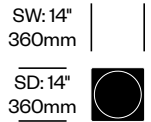

Medium Stool	Number	List Price
Hand-Brushed, Clear Anodized Aluminum	HCEM-EMS2	620.00
Hand-Polished Aluminum	HCEM-EMS2	1,370.00