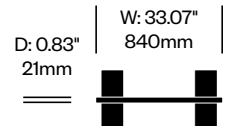

Single Screen, Royal Pattern	Number	List Price
Felt	HCBZ-FSS1-RLF	2,263.00
Contrasting Felt	HCBZ-FSS1-RLFC	2,609.00