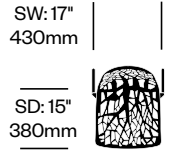

Forest

JANUS et Cie

To order, specify:

1. Product number
2. Paint color

Stacking Side Chair	Number	List Price
Stacks Four High	HCJC-FO-SN	862.00