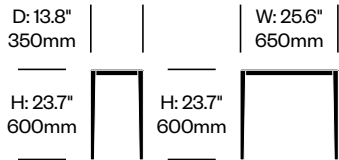

**Medium Occasional Table
with Laminate Top, 13.8" x 25.6"**

	Number	List Price
Anodized Aluminum Base	HCCS-CTTO-3L	1,770.00
Matte Graphite Base	HCCS-CTTO-3L	1,770.00