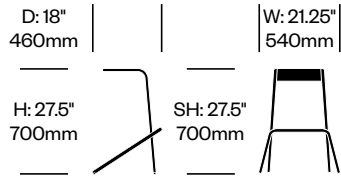

Alodia

Cappellini | Todd Bracher | 2010 | Imported from Italy

To order, specify:

1. Product number
2. Paint color

Low Stool	Number	List Price
Painted	HCCE-AL1	695.00