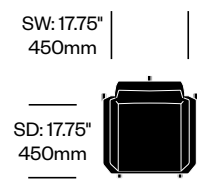

Chancellor

Poltrona Frau | Lievore, Altherr, Molina | 2008 | Imported from Italy

To order, specify:

1. Product number
2. Upholstery and color
3. Base trim color