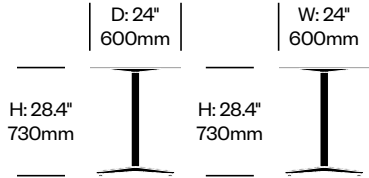

2 Inch: Flat Base

Emeco | Jasper Morrison | 2019 | Made in the United States

2 Inch: X Base

Emeco | Jasper Morrison | 2019 | Made in the United States

To order, specify:

1. Product number
2. Top surface and color
3. Base trim color