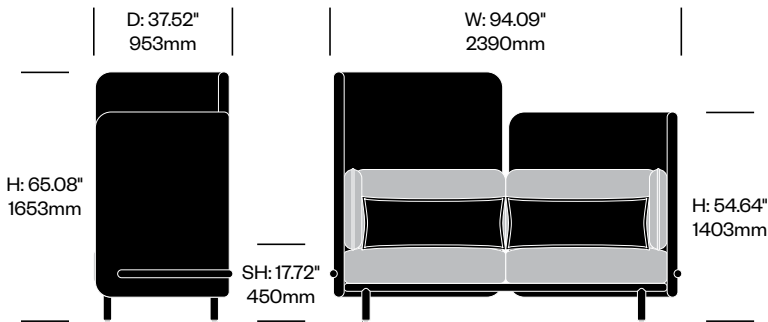

Two Seat Sofa with Medium Back on Left, High Back on Right	Number	Grade A	Grade B	Grade C	Grade D	Grade E
	HCBZ-SKL2-MH2	13,945.00	15,263.00	15,919.00	16,284.00	
with Arm Cushions	HCBZ-SKL2-MHA2	14,396.00	15,787.00	16,483.00	16,868.00	
with Anti-Theft Arm Cushions	HCBZ-SKL2-MHAT2	14,655.00	16,046.00	16,742.00	17,127.00