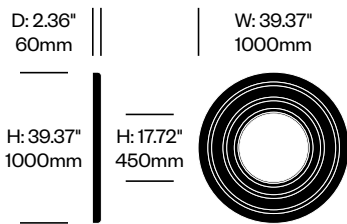

Medium Screen, 3D Drop	Number	Grade A	Grade B	Grade C	Grade D	Grade E	Grade F
Fabric with Antiskid Back	HCBZ-DNS2-PA	2,123.00	2,442.00	2,569.00	2,638.00	2,999.00	
Fabric with Fabric Back	HCBZ-DNS2-P2	2,632.00	3,028.00	3,185.00	3,274.00	3,726.00