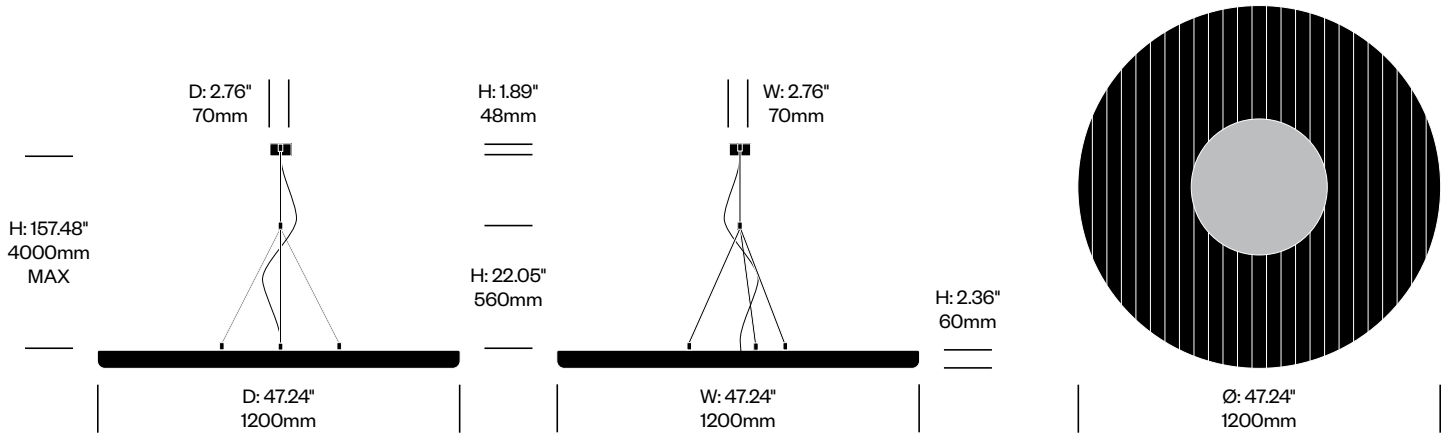

Large Pendant Light, 3D Rib	Number	Grade A	Grade B	Grade C	Grade D	Grade E	Grade F
Fabric	HCBZ-MNP3-R	4,801.00	5,706.00	5,794.00	5,839.00	6,082.00