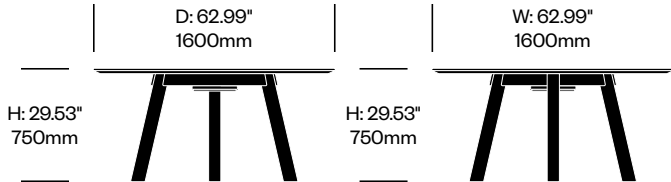

Small Round Collaborative Table,

Wood	Number	Grade A	Grade B	Grade C	Grade D
Removable Cover	HCBZ-PNTR-SSW	14,206.00	14,778.00	14,904.00	15,656.00
Flip Top Cover	HCBZ-PNTR-SHW	14,428.00	14,998.00	15,126.00	15,877.00