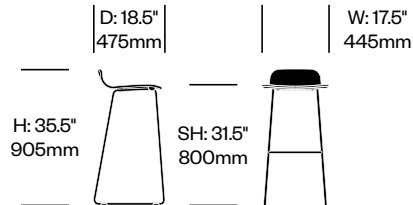

HIGH STOOL WITH LOW BACK

Painted Base	Number	COM/COL	List Price
Leather	HCCE-TSS3-LS1	1,545.00	1,725.00
Fabric	HCCE-TSS3-LS2	1,510.00	1,650.00
Faux Leather	HCCE-TSS3-LS3	1,510.00	1,545.00

Satin Stainless Steel Base	Number	COM/COL	List Price
Leather	HCCE-TSS3-LS1	1,640.00	1,820.00
Fabric	HCCE-TSS3-LS2	1,620.00	1,755.00
Faux Leather	HCCE-TSS3-LS3	1,620.00	1,640.00