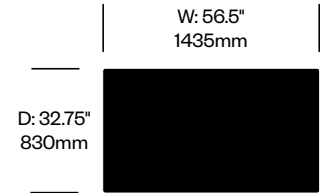

To order, specify:

1. Product number, including:

1 Upholstery type

- 1 Leather
- 2 Fabric
- 3 Faux Leather

2. Top surface and color

3. Upholstery and color

4. Stitch thread color

5. Leg trim color

Stain repellent option:

1. Add $23.95 to list price

2. Add **P** to product number

Example: HCCL-LYTO-2P**2P**

LARGE OCCASIONAL TABLE

Top Paint Grade A	Number	1	Grade A	Grade B	Grade C	Grade D	Grade E	Grade F	Grade G	Grade H	Leather A	Leather B
Polished Aluminum Legs	HCCL-LYTO-2P		4,307.99	4,401.42	4,515.18	4,614.02	4,857.93	4,961.14	5,344.05	5,551.26	5,594.30	6,162.22
Painted Legs Grade A	HCCL-LYTO-2P		4,377.94	4,471.37	4,585.13	4,683.97	4,927.88	5,031.09	5,414.00	5,621.21	5,664.25	6,232.17
Painted Legs Grade B	HCCL-LYTO-2P		4,389.36	4,482.79	4,596.55	4,695.39	4,939.30	5,042.51	5,425.42	5,632.63	5,675.67	6,243.59

Top Paint Grade B	Number	1	Grade A	Grade B	Grade C	Grade D	Grade E	Grade F	Grade G	Grade H	Leather A	Leather B
Polished Aluminum Legs	HCCL-LYTO-2P		4,404.00	4,497.43	4,611.19	4,710.03	4,953.94	5,057.15	5,440.06	5,647.27	5,690.31	6,258.23
Painted Legs Grade A	HCCL-LYTO-2P		4,473.95	4,567.38	4,681.14	4,779.98	5,023.89	5,127.10	5,510.01	5,717.22	5,760.26	6,328.18
Painted Legs Grade B	HCCL-LYTO-2P		4,485.37	4,578.80	4,692.56	4,791.40	5,035.31	5,138.52	5,521.43	5,728.64	5,771.68	6,339.60

Top Wood Grade B	Number	1	Grade A	Grade B	Grade C	Grade D	Grade E	Grade F	Grade G	Grade H	Leather A	Leather B
Polished Aluminum Legs	HCCL-LYTO-2W		6,890.53	6,983.96	7,097.72	7,196.56	7,440.47	7,543.68	7,926.59	8,133.80	8,176.84	8,744.76
Painted Legs Grade A	HCCL-LYTO-2W		6,960.48	7,053.91	7,167.67	7,266.51	7,510.42	7,613.63	7,996.54	8,203.75	8,246.79	8,814.71
Painted Legs Grade B	HCCL-LYTO-2W		6,971.90	7,065.33	7,179.09	7,277.93	7,521.84	7,625.05	8,007.96	8,215.17	8,258.21	8,826.13

Top Wood Grade C	Number	1	Grade A	Grade B	Grade C	Grade D	Grade E	Grade F	Grade G	Grade H	Leather A	Leather B
Polished Aluminum Legs	HCCL-LYTO-2W		6,902.84	6,996.27	7,110.03	7,208.87	7,452.78	7,555.99	7,938.90	8,146.11	8,189.15	8,757.07
Painted Legs Grade A	HCCL-LYTO-2W		6,972.79	7,066.22	7,179.98	7,278.82	7,522.73	7,625.94	8,008.85	8,216.06	8,259.10	8,827.02
Painted Legs Grade B	HCCL-LYTO-2W		6,984.21	7,077.64	7,191.40	7,290.24	7,534.15	7,637.36	8,020.27	8,227.48	8,270.52	8,838.44

Top Solid Surface	Number	1	Grade A	Grade B	Grade C	Grade D	Grade E	Grade F	Grade G	Grade H	Leather A	Leather B
Polished Aluminum Legs	HCCL-LYTO-2C		7,924.77	8,018.20	8,131.96	8,230.80	8,474.71	8,577.92	8,960.83	9,168.04	9,211.08	9,779.00
Painted Legs Grade A	HCCL-LYTO-2C		7,994.72	8,088.15	8,201.91	8,300.75	8,544.66	8,647.87	9,030.78	9,237.99	9,281.03	9,848.95
Painted Legs Grade B	HCCL-LYTO-2C		8,006.14	8,099.57	8,213.33	8,312.17	8,556.08	8,659.29	9,042.20	9,249.41	9,292.45	9,860.37