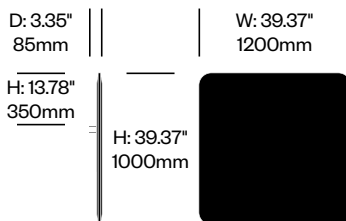

Desk Mounted Screen with Rounded Corners, 39.37" x 39.37"

	Number	1 2	Felt	Grade A	Grade B	Grade C	Grade D	Grade E	Grade F
Felt or Fabric	HCBZ-FDS2-39R	■ ■	1,101.00	1,304.00	1,496.00	1,566.00	1,606.00	1,807.00	
Contrasting Felt or Fabric	HCBZ-FDS2-39R	■ ■ C	1,380.00	1,583.00	1,775.00	1,845.00	1,885.00	2,086.00