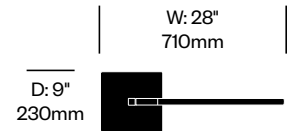

LIM

Pablo Designs | Pablo Pardo and Ralph Reddig | 2009 | Imported from China

To order, specify:

1. Product number
2. Trim color

Floor Light	Number	List Price
Painted	LLL3-0022-19FLC	475.00