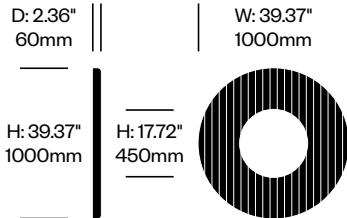

BuzziDonut

BuzziSpace | BuzziSpace Studio | 2014 | Imported from the Netherlands

To order, specify:

1. Product number
2. Upholstery and color

Medium Screen, 3D Rib	Number	Grade A	Grade B	Grade C	Grade D	Grade E	Grade F
Fabric with Antiskid Back	HCBZ-DNS2-RA	2,123.00	2,442.00	2,569.00	2,638.00	2,999.00	
Fabric with Fabric Back	HCBZ-DNS2-R2	2,632.00	3,028.00	3,185.00	3,274.00	3,726.00