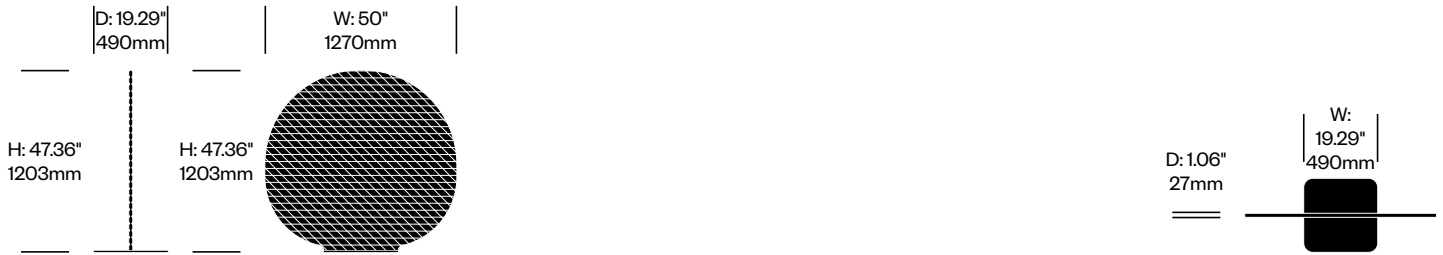

Alu (BTR-9006)
Black (BTR-9005)

BuzziPlant

BuzziSpace | Anthony Duffeleer | 2010 | Imported from the Netherlands

To order, specify:

1. Product number
2. Upholstery and color
3. Base paint color

Doldi	Number	Grade A	Grade B	Grade C	Grade D	Grade E
Fabric	HCBZ-PTS2-2	2,052.00	2,359.00	2,550.00	2,657.00	3,194.00