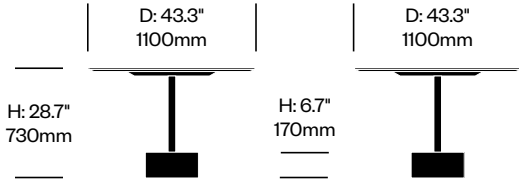

9

Cassina | Piero Lissoni | 2014 | Imported from Italy

To order, specify:

1. Product number
2. Top laminate, wood, or stone color

LARGE COLLABORATIVE TABLE, STONE BASE

Matte Anthracite Frame	Number	List Price
Black Laminate	HCCS-9TC-2L	4,635.00
White Laminate	HCCS-9TC-2L	4,635.00
American Walnut	HCCS-9TC-2W	6,845.00
Black Stained Ash	HCCS-9TC-2W	5,745.00
Black Marquiña Marble	HCCS-9TC-2S	9,315.00
White Carrara Marble	HCCS-9TC-2S	9,315.00