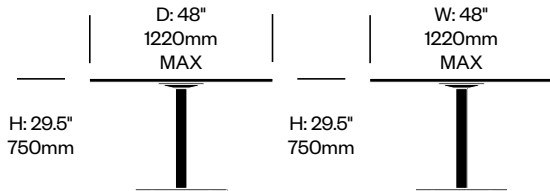

JANUScafé: Demi-Sec Grande Base

JANUS et Cie

To order, specify:

1. Product number
2. Top surface and color
3. Base trim color

STANDARD HEIGHT TABLES

Round Table, 42"	Number	List Price
Wood Top, Painted Base	HCJC-JC-DGP1-N4242NW	1,965.00
Wood Top, Stainless Steel Base	HCJC-JC-DGS1-N4242NW	2,131.00
CHPL Top, Painted Base	HCJC-JC-DGP1-N4242NC	2,275.00
CHPL Top, Stainless Steel Base	HCJC-JC-DGS1-N4242NC	2,441.00

Round Table, 42" for Use with Umbrellas*	Number	List Price
Wood Top, Painted Base	HCJC-JC-DUPI-N4242UW	2,017.00
Wood Top, Stainless Steel Base	HCJC-JC-DUS1-N4242UW	2,214.00
CHPL Top, Painted Base	HCJC-JC-DUPI-N4242UC	2,333.00
CHPL Top, Stainless Steel Base	HCJC-JC-DUS1-N4242UC	2,530.00

*Requires reducer ring and plug, sold separately. See page 416 for details.

Round Table, 48"	Number	List Price
Wood Top, Painted Base	HCJC-JC-DGP1-N4848NW	2,310.00
Wood Top, Stainless Steel Base	HCJC-JC-DGS1-N4848NW	2,476.00
CHPL Top, Painted Base	HCJC-JC-DGP1-N4848NC	2,915.00
CHPL Top, Stainless Steel Base	HCJC-JC-DGS1-N4848NC	3,081.00