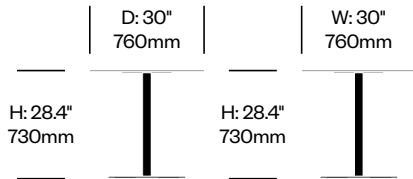

2 Inch: Flat Base

Emeco | Jasper Morrison | 2019 | Made in the United States

To order, specify:

1. Product number
2. Top surface and color
3. Base trim color

STANDARD HEIGHT COLLABORATIVE TABLE WITH FLAT BASE, 30" ROUND

Black Base	Number	List Price
Laminate Grade A	HCEM-2NTC-R30-LFL	1,615.00
Laminate Grade B	HCEM-2NTC-R30-LFL	2,095.00
Accoya	HCEM-2NTC-R30-LFW	2,320.00
Ash	HCEM-2NTC-R30-LFW	1,715.00
Walnut	HCEM-2NTC-R30-LFW	2,130.00

Hand-Brushed, Clear Anodized Aluminum Base	Number	List Price
Hand-Brushed, Clear Anodized Aluminum	HCEM-2NTC-R30-LFA	2,020.00
Laminate Grade A	HCEM-2NTC-R30-LFL	1,490.00
Laminate Grade B	HCEM-2NTC-R30-LFL	1,960.00
Accoya	HCEM-2NTC-R30-LFW	2,190.00
Ash	HCEM-2NTC-R30-LFW	1,585.00
Walnut	HCEM-2NTC-R30-LFW	2,005.00