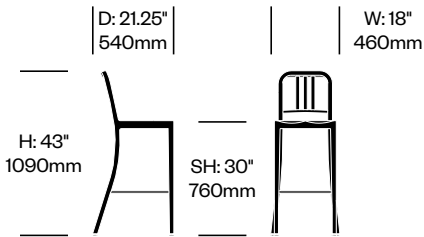

1006 Navy®

Emeco | 1944 | Made in the United States

To order, specify:

1. Product number, including:

1 Glide type

- Felt (add \$20.00 to list price)
- Plastic

2. Frame trim color

Low Stool with Arms	Number	List Price
Hand-Brushed, Clear Anodized Aluminum	HCEM-N6S1- <input type="checkbox"/> A	1,315.00
Hand-Polished Aluminum	HCEM-N6S1- <input type="checkbox"/> A	2,770.00