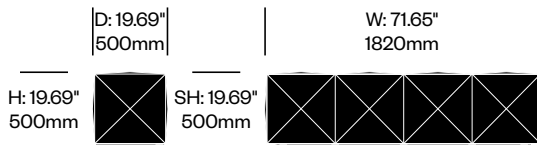

Quatro Pouf, 3D Pattern with One Square	Number	Grade A
Fabric with Antiskid Bottom	HCBZ-CBP3-4012A	2,773.00
Fabric with Wood Bottom	HCBZ-CBP3-4012W	3,349.00