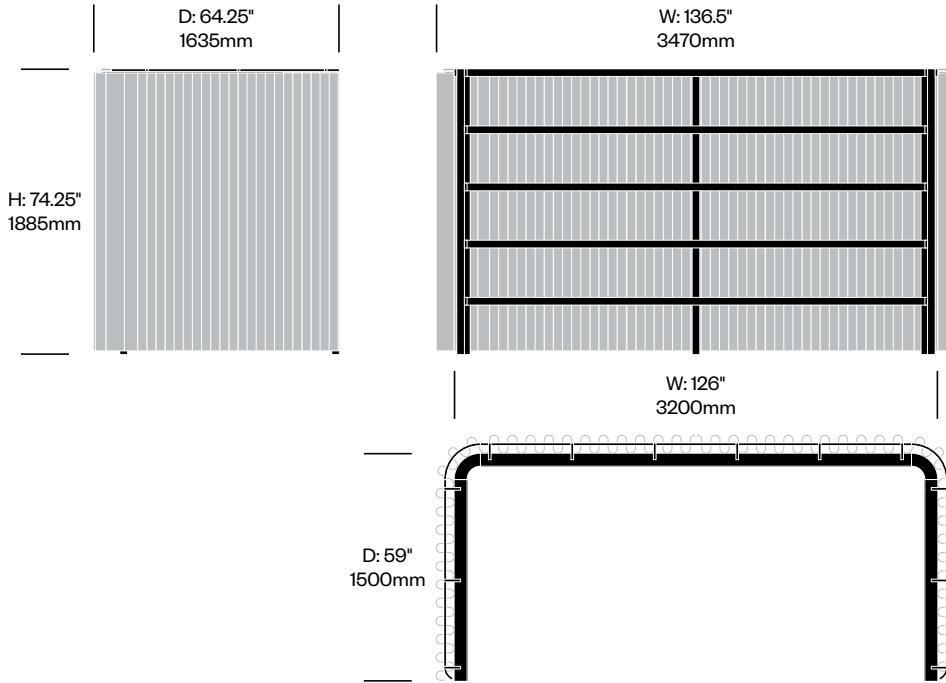

BuzziBracks

BuzziSpace | Alain Gilles | 2018 | Imported from the Netherlands

To order, specify:

1. Product number
2. Frame paint color
3. Left curtain upholstery and color
4. Right curtain upholstery and color

High Frame with

Symmetrical Curtains, 59" x 126"

Number	Grade A	Grade B	Grade C	Grade D	Grade E	Grade F
HCBZ-BRFS-H59126	13,754.00	15,926.00	16,341.00	17,639.00		19,286.00