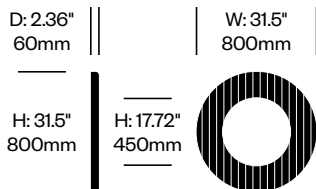

Small Screen, 3D Rib	Number	Grade A	Grade B	Grade C	Grade D	Grade E	Grade F
Fabric with Antiskid Back	HCBZ-DNS1-RA	1,891.00	2,164.00	2,270.00	2,332.00	2,640.00	
Fabric with Fabric Back	HCBZ-DNS1-R2	2,400.00	2,750.00	2,886.00	2,968.00	3,367.00