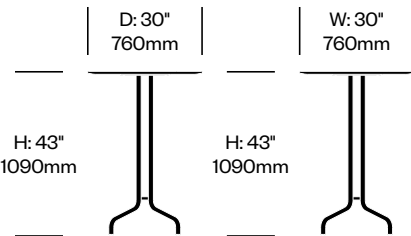

STANDARD HEIGHT COLLABORATIVE TABLE, 30" SQUARE

Black Base	Number	List Price
Laminate Grade A	HCEM-INTC-S30-LL	1,215.00
Laminate Grade B	HCEM-INTC-S30-LL	1,690.00
Accoya	HCEM-INTC-S30-LW	1,925.00
Ash	HCEM-INTC-S30-LW	1,315.00
Walnut	HCEM-INTC-S30-LW	1,735.00

Hand-Brushed, Clear Anodized Aluminum Base	Number	List Price
Hand-Brushed, Clear Anodized Aluminum	HCEM-INTC-S30-LA	1,615.00
Laminate Grade A	HCEM-INTC-S30-LL	1,085.00
Laminate Grade B	HCEM-INTC-S30-LL	1,560.00
Accoya	HCEM-INTC-S30-LW	1,795.00
Ash	HCEM-INTC-S30-LW	1,185.00
Walnut	HCEM-INTC-S30-LW	1,605.00