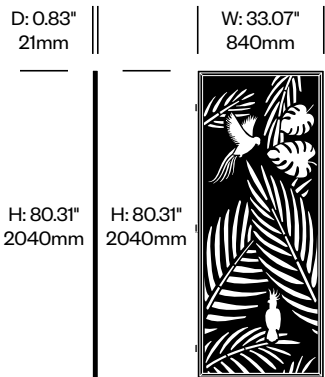

Add On Screen, Parrots Pattern	Number	List Price
Felt	HCBZ-FSSA-PRF	1,633.00
Contrasting Felt	HCBZ-FSSA-PRFC	1,979.00