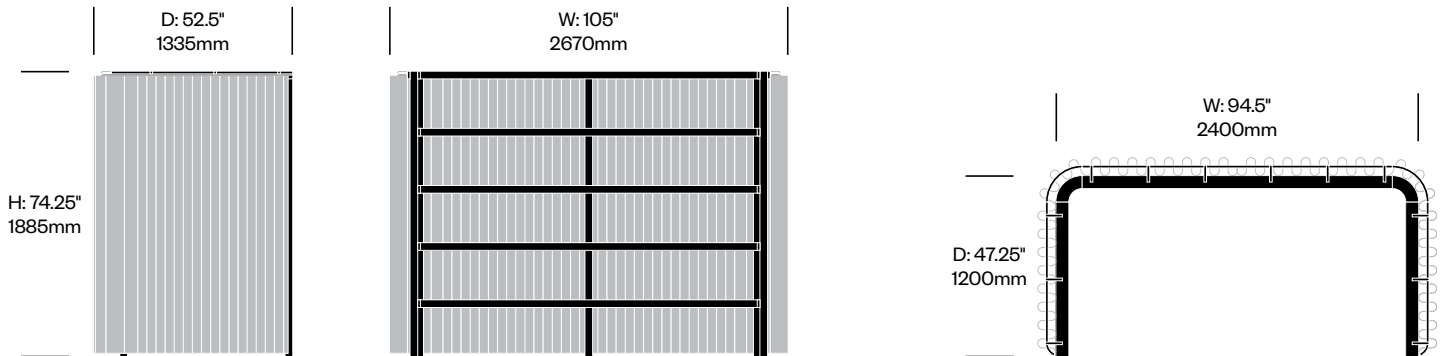

High Frame with Symmetrical Curtains, 47.25" x 94.5"

Number	Grade A	Grade B	Grade C	Grade D	Grade E	Grade F
HCBZ-BRFS-H4794	12,584.00	13,169.00	13,201.00	14,485.00		15,689.00

BuzziBracks

BuzziSpace | Alain Gilles | 2018 | Imported from the Netherlands