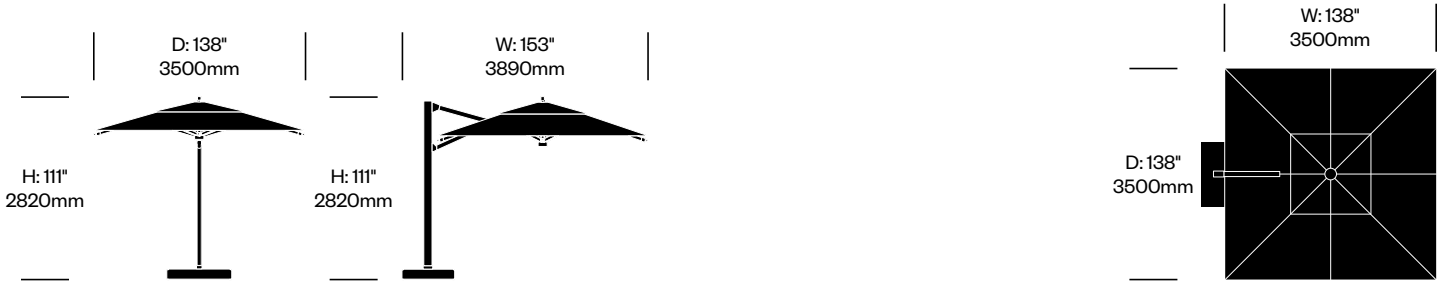

JANUS Titan

JANUS et Cie

To order, specify:

1. Product number
2. Canopy fabric and color
3. Frame trim color

Square Tilt Umbrella, 138"	Number	Grade A	Grade B	Grade C	Grade D	Grade E
Square Granite Base, 42"	HCJC-JT-UTQD8S-GQ42	12,983.00	14,927.00	15,601.00	16,222.00	16,789.00
Stackable Steel Plate Base, 36"	HCJC-JT-UTQD8S-SS36	15,195.00	17,139.00	17,813.00	18,434.00	19,001.00
In Ground Mount	HCJC-JT-UTQD8S-IGMK	7,395.00	9,339.00	10,013.00	10,634.00	11,201.00
Concrete Surface Mount	HCJC-JT-UTQD8S-CSMK	7,247.00	9,191.00	9,865.00	10,486.00	11,053.00