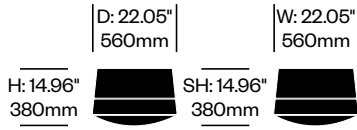

Kvadrat® Hero (BHR)

Fabric Grade D

Kvadrat® Tonus 4 (BT4)

BuzziBalance

BuzziSpace | 13&9 Design | 2016 | Imported from the Netherlands

To order, specify:

1. Product number
2. Upholstery and color

Low Small Pouf	Number	Grade A	Grade B	Grade C	Grade D
Fabric	HCBZ-BAP1-2	2,920.00	3,025.00	3,064.00	3,089.00