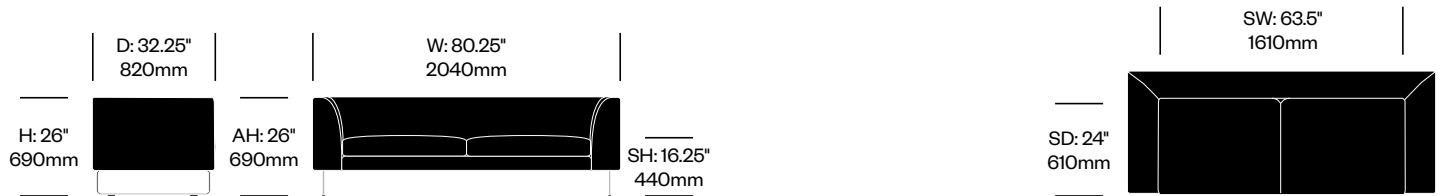

To order, specify:

1. Product number
2. Upholstery and color
3. Base trim color

Lounge Chair	Number	COM/COL	List Price
Leather	HCCE-ELN1-1	5,475.00	7,995.00
Fabric	HCCE-ELN1-2	5,300.00	6,050.00
Faux Leather	HCCE-ELN1-3	5,300.00	5,475.00