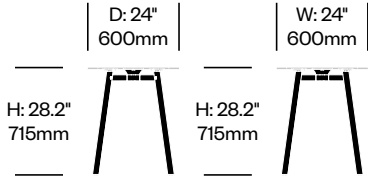

Su

Emeco | Nendo | 2014 | Made in the United States

To order, specify:

1. Product number
2. Top surface and color
3. Base trim or wood color

STANDARD HEIGHT COLLABORATIVE TABLE, 24" ROUND

Black Anodized Aluminum Base	Number	List Price
Laminate Grade A	HCEM-SUTC-R24-MLA	1,065.00
Laminate Grade B	HCEM-SUTC-R24-MLA	1,300.00
Accoya	HCEM-SUTC-R24-MWA	1,590.00
Ash	HCEM-SUTC-R24-MWA	1,200.00
Walnut	HCEM-SUTC-R24-MWA	1,470.00