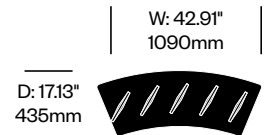

Medium Classic Screen with Curved Base on Casters

	Number	1	Felt	Grade A	Grade B	Grade C	Grade D	Grade E	Grade F
Felt or Fabric	HCBZ-BDC2-CC		4,067.00	4,745.00	5,227.00	5,423.00	5,532.00	6,080.00	
Contrasting Felt or Fabric	HCBZ-BDC2-CC	C	4,384.00	5,062.00	5,544.00	5,740.00	5,849.00	6,397.00