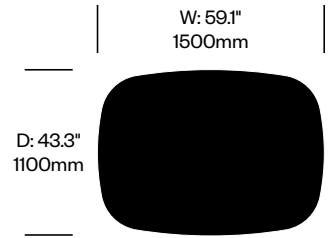

Large Occasional Table, Single Tier	Number	List Price
Black Marquiña Marble	HCCS-VXTO-21	5,815.00
Calacatta Marble	HCCS-VXTO-21	8,765.00
Emperador Marble	HCCS-VXTO-21	5,635.00
Grey Carnico Marble	HCCS-VXTO-21	5,635.00
Sahara Noir Marble	HCCS-VXTO-21	8,765.00
White Carrara Marble	HCCS-VXTO-21	5,120.00