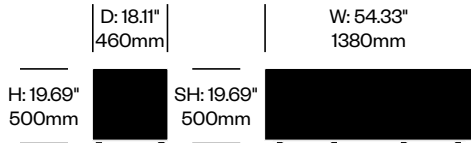

BuzziCube

BuzziSpace | BuzziSpace Studio | 2009 | Imported from the Netherlands

To order, specify:

1. Product number
2. Upholstery and color

Trio Pouf, Flat	Number	Grade A	Grade B	Grade C	Grade D
Fabric with Antiskid Bottom	HCBZ-CBPF-32A	1,556.00	1,764.00	1,846.00	1,891.00
Fabric with Wood Bottom	HCBZ-CBPF-32W	1,992.00	2,281.00	2,370.00	2,420.00