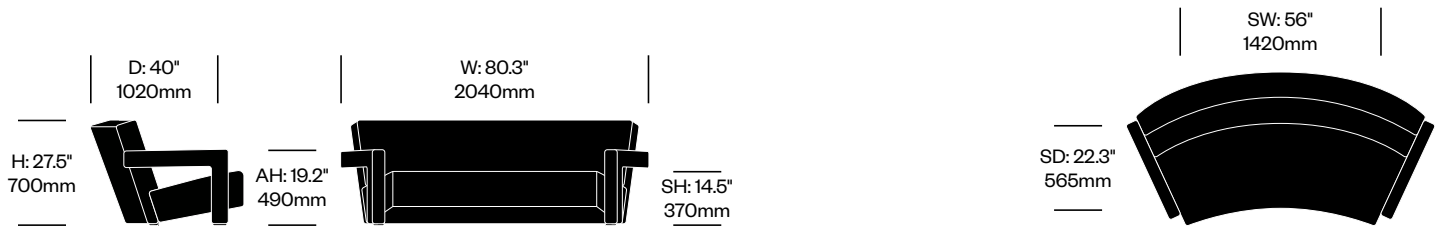

THREE SEAT SOFA

Blanket Stitching	Number	COM/COL	List Price
Fabric	HCCS-UTL3-B2	9,830.00	11,805.00

Zig Zag Stitching	Number	COM/COL	List Price
Fabric	HCCS-UTL3-Z2	9,830.00	11,805.00