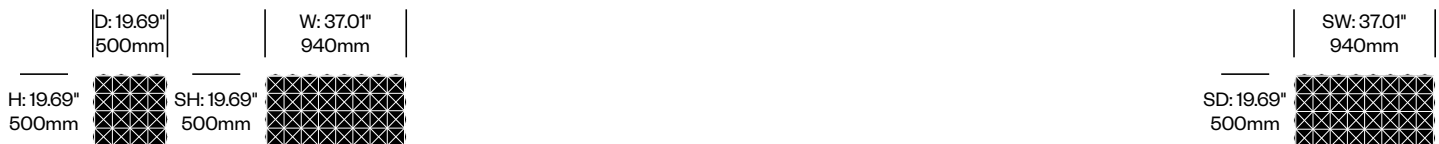

Duo Pouf, 3D Pattern with Sixteen Squares	Number	Grade A
Fabric with Antiskid Bottom	HCBZ-CBP3-2162A	1,705.00
Fabric with Wood Bottom	HCBZ-CBP3-2162W	1,992.00