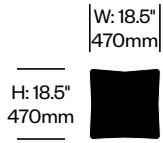

GranTorino HB

Poltrona Frau | Jean-Marie Massaud | 2013 | Imported from Italy

---

To order, specify:

1. Product number
2. Upholstery and color

Pillow	Number	COM	List Price
Leather	HCPF-GCAA-11		490.00
Fabric	HCPF-GCAA-12	440.00	600.00