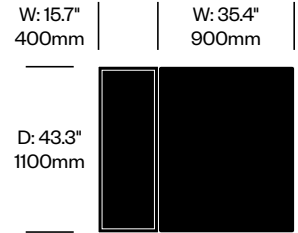

Mex-Hi

Cassina | Piero Lissoni | 2020 | Imported from Italy

To order, specify:

1. Product number
2. Top stone color
3. Tray wood color
4. Base trim color

LARGE OCCASIONAL TABLE WITH STONE TOP AND INTEGRATED WOOD TRAY

Chrome Base	Number	List Price
Black Marquiña Marble with American Walnut	HCCS-MHTO-2SW	6,355.00
Black Marquiña Marble with Black Stained Oak	HCCS-MHTO-2SW	6,025.00
Black Marquiña Marble with Natural Oak	HCCS-MHTO-2SW	6,025.00
Calacatta Marble with American Walnut	HCCS-MHTO-2SW	7,240.00
Calacatta Marble with Black Stained Oak	HCCS-MHTO-2SW	6,910.00
Calacatta Marble with Natural Oak	HCCS-MHTO-2SW	6,910.00
Emperador Marble with American Walnut	HCCS-MHTO-2SW	6,500.00
Emperador Marble with Black Stained Oak	HCCS-MHTO-2SW	6,170.00
Emperador Marble with Natural Oak	HCCS-MHTO-2SW	6,170.00
Grey Carnico Marble with American Walnut	HCCS-MHTO-2SW	6,500.00
Grey Carnico Marble with Black Stained Oak	HCCS-MHTO-2SW	6,170.00
Grey Carnico Marble with Natural Oak	HCCS-MHTO-2SW	6,170.00
Sahara Noir Marble with American Walnut	HCCS-MHTO-2SW	7,240.00
Sahara Noir Marble with Black Stained Oak	HCCS-MHTO-2SW	6,910.00
Sahara Noir Marble with Natural Oak	HCCS-MHTO-2SW	6,910.00
White Carrara Marble with American Walnut	HCCS-MHTO-2SW	6,355.00
White Carrara Marble with Black Stained Oak	HCCS-MHTO-2SW	6,025.00
White Carrara Marble with Natural Oak	HCCS-MHTO-2SW	6,025.00

Matte Anthracite Base	Number	List Price
Black Marquiña Marble with American Walnut	HCCS-MHTO-2SW	5,860.00
Black Marquiña Marble with Black Stained Oak	HCCS-MHTO-2SW	5,530.00
Black Marquiña Marble with Natural Oak	HCCS-MHTO-2SW	5,530.00
Calacatta Marble with American Walnut	HCCS-MHTO-2SW	6,745.00
Calacatta Marble with Black Stained Oak	HCCS-MHTO-2SW	6,415.00
Calacatta Marble with Natural Oak	HCCS-MHTO-2SW	6,415.00
Emperador Marble with American Walnut	HCCS-MHTO-2SW	6,005.00
Emperador Marble with Black Stained Oak	HCCS-MHTO-2SW	5,675.00
Emperador Marble with Natural Oak	HCCS-MHTO-2SW	5,675.00
Grey Carnico Marble with American Walnut	HCCS-MHTO-2SW	6,005.00
Grey Carnico Marble with Black Stained Oak	HCCS-MHTO-2SW	5,675.00
Grey Carnico Marble with Natural Oak	HCCS-MHTO-2SW	5,675.00
Sahara Noir Marble with American Walnut	HCCS-MHTO-2SW	6,745.00
Sahara Noir Marble with Black Stained Oak	HCCS-MHTO-2SW	6,415.00
Sahara Noir Marble with Natural Oak	HCCS-MHTO-2SW	6,415.00
White Carrara Marble with American Walnut	HCCS-MHTO-2SW	5,860.00
White Carrara Marble with Black Stained Oak	HCCS-MHTO-2SW	5,530.00
White Carrara Marble with Natural Oak	HCCS-MHTO-2SW	5,530.00