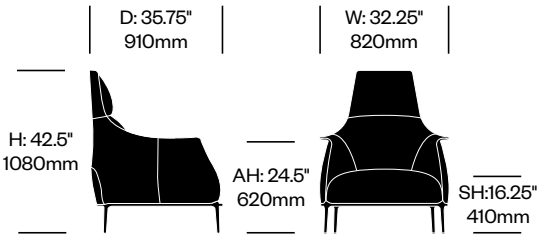

Lounge Chair with Headrest	Number	List Price
Leather	HCPF-ARL1-H	7,300.00