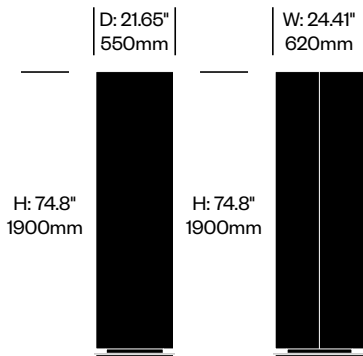

Large Wedge Totem	Number	Grade A	Grade B	Grade C	Grade D	Grade E	Grade F
Flat Base	HCBZ-TTS3-32	3,805.00	4,237.00	4,408.00	4,490.00	4,993.00	
Base on Casters	HCBZ-TTS3-3C2	4,091.00	4,523.00	4,694.00	4,776.00	5,279.00