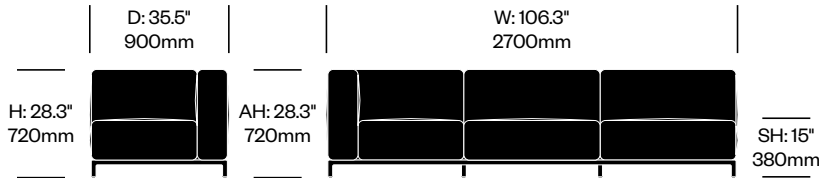

WIDE THREE SEAT SOFA WITH RIGHT ARM

Chrome Base	Number	List Price
Leather	HCCS-MHL3-WNA1	16,670.00
Fabric	HCCS-MHL3-WNA2	15,060.00

Matte Anthracite Base	Number	List Price
Leather	HCCS-MHL3-WNA1	15,395.00
Fabric	HCCS-MHL3-WNA2	13,785.00