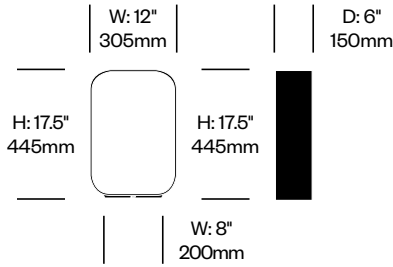

Contour

Pablo Designs | Pablo Studio | 2015 | Imported from China, Assembled in the United States

To order, specify:

1. Product number
2. Trim color

Small Table Light	Number	List Price
Standard Trim	LCT1-1708	475.00
Premium Trim	LCT1-1708	475.00