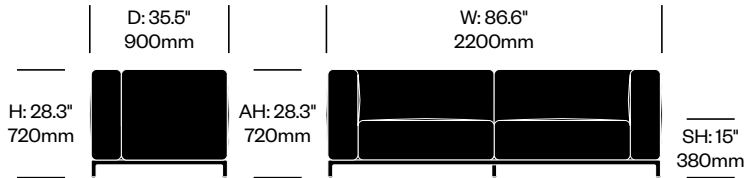

WIDE TWO SEAT SOFA WITH LEFT ARM

Chrome Base	Number	List Price
Leather	HCCS-MHL2-WAN1	13,195.00
Fabric	HCCS-MHL2-WAN2	11,855.00

Matte Anthracite Base	Number	List Price
Leather	HCCS-MHL2-WAN1	12,250.00
Fabric	HCCS-MHL2-WAN2	10,910.00