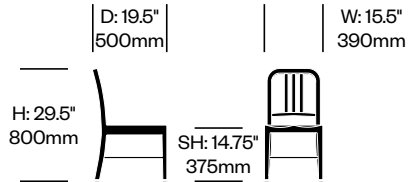

Emeco | 1944 | Made in the United States

To order, specify:

1. Product number, including:

1 Glide type

- Felt (add \$20.00 to list price)
- Plastic

2. Frame trim color

Mini Side Chair	Number	1	List Price
Hand-Brushed, Clear Anodized Aluminum	HCEM-N6M4-	■ N	740.00