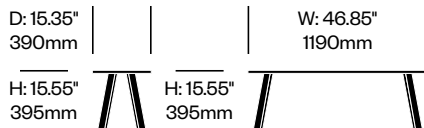

Large Occasional Table	Number	1	List Price
Black Stained Ash	HCBZ-MKTO-2	☐	1,472.00
Natural Ash	HCBZ-MKTO-2	☐	1,345.00
Oak	HCBZ-MKTO-2	☐	1,532.00
Walnut	HCBZ-MKTO-2	☐	1,735.00
White Wash Ash	HCBZ-MKTO-2	☐	1,472.00