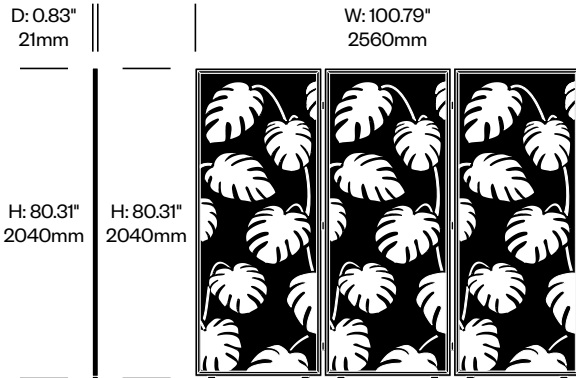

BuzziFalls Standing

BuzziSpace | Sas Adriaenssens | 2016 | Imported from the Netherlands

To order, specify:

1. Product number
2. Felt color
3. Contrasting felt color (if applicable)
4. Trim paint color

Trio Screen, Tropics Pattern	Number	List Price
Felt	HCBZ-FSS3-TRF	4,864.00
Contrasting Felt	HCBZ-FSS3-TRFC	5,210.00

To order, specify:

1. Product number

Baseplate	Number	List Price
Painted	HCBZ-FSB	166.00