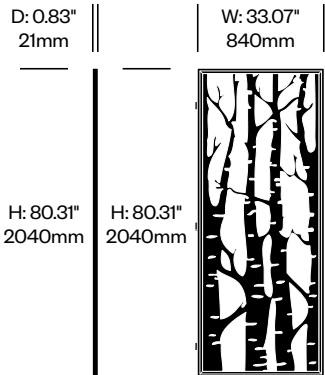

Add On Screen, Birch Pattern

Number

List Price

Felt	HCBZ-FSSA-BRF	1,546.00
Contrasting Felt	HCBZ-FSSA-BRFC	1,892.00