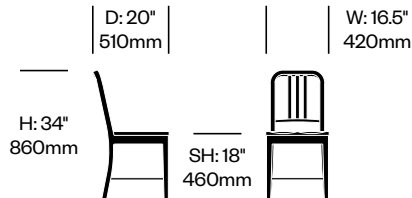

1104 Navy

Emeco | 1949 | Made in the United States

To order, specify:

1. Product number, including:

1 Glide type

- Felt (add \$20.00 to list price)
- Plastic

2. Seat wood color
3. Frame trim color

Side Chair	Number	List Price
Hand-Brushed, Clear Anodized Aluminum	HCEM-N4S4-█N	1,185.00
Hand-Polished Aluminum	HCEM-N4S4-█N	2,310.00