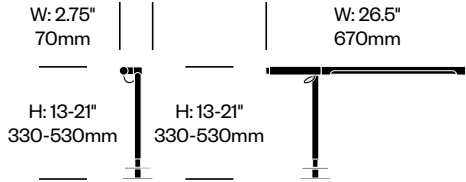

To order, specify:

- Product number, including:

1 Worksurface thickness

- S 1 3/16" (30mm)
- M 2" (51mm)
- Q 3" (76mm)

Grommet Mounted Light	Number	1	List Price
Anodized Black	LBJ3-0026-19GLOB	<input type="checkbox"/>	515.00
Brushed Aluminum	LBJ3-0026-19GLCN	<input type="checkbox"/>	515.00
Gloss White	LBJ3-0026-19GLCW	<input type="checkbox"/>	515.00