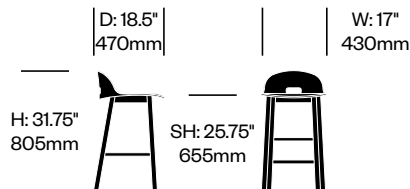

Low Stool with Low Back

Number

List Price

Ash	HCEM-ALS1-LN	630.00
Dark Stained Ash	HCEM-ALS1-LN	650.00