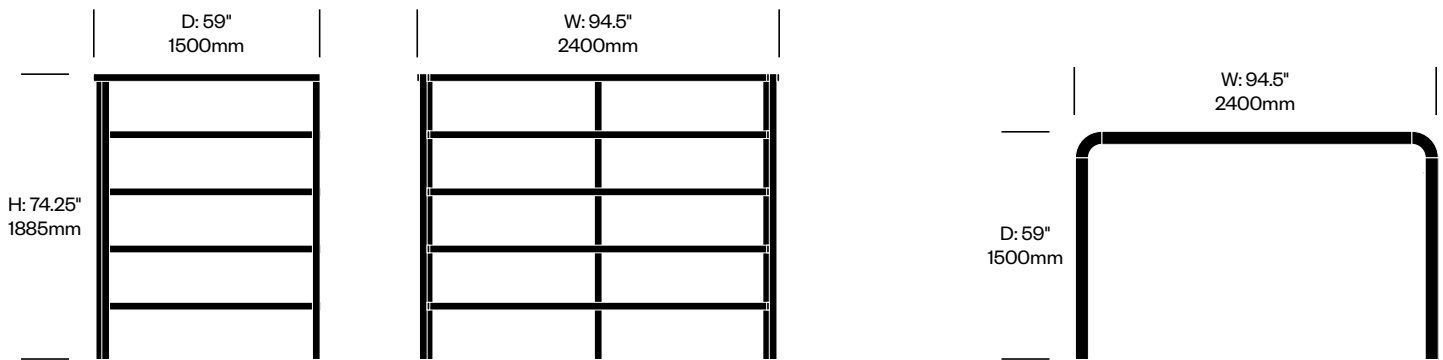

High Frame, 47.25" x 126"	Number	List Price
	HCBZ-BRFN-H47126	12,187.00

High Frame, 59" x 94.5"	Number	List Price
	HCBZ-BRFN-H5994	11,081.00

BuzziBracks

BuzziSpace | Alain Gilles | 2018 | Imported from the Netherlands