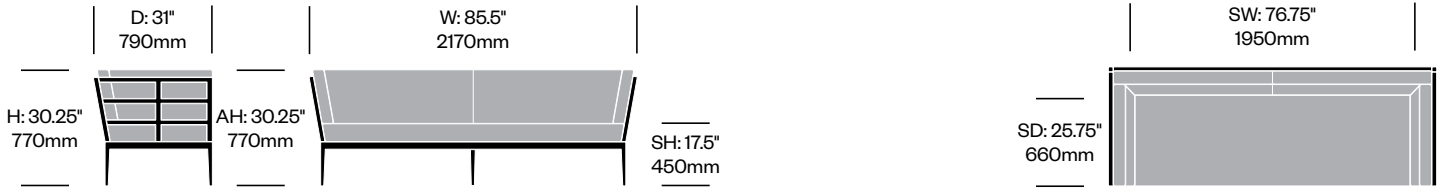

Slant

JANUS et Cie | Janice Feldman

To order, specify:

1. Product number (cushions sold separately)
2. Frame paint color

Three Seat Sofa	Number	List Price
	HCJC-SL-L3	6,288.00

To order, specify:

1. Product number
2. Upholstery and color

Seat Cushion for Three Seat Sofa	Number	Grade A	Grade B	Grade C	Grade D	Grade E	Grade F	Grade G
Standard Foam	HCJC-SL-CSL3-S	2,326.00	2,826.00	3,001.00	3,157.00	3,306.00	3,546.00	3,767.00
Reticulated Foam	HCJC-SL-CSL3-R	3,489.00	3,988.00	4,164.00	4,319.00	4,468.00	4,709.00	4,929.00

Back and Side Cushions for Three Seat Sofa	Number	Grade A	Grade B	Grade C	Grade D	Grade E	Grade F	Grade G
Standard Foam	HCJC-SL-CBL3-S	2,726.00	3,163.00	3,316.00	3,453.00	3,584.00	3,794.00	3,987.00
Reticulated Foam	HCJC-SL-CBL3-R	4,089.00	4,526.00	4,679.00	4,816.00	4,947.00	5,157.00	5,350.00