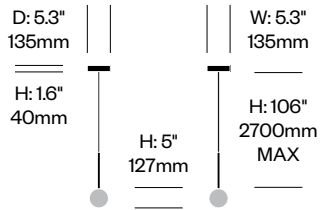

Pendant Light, 5"	Number	List Price
	HCPL-BSP2-5	335.00