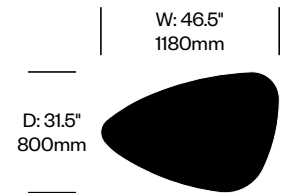

LOW OCCASIONAL TABLE

Matte Black Legs	Number	List Price
Gloss Painted Top	HCCS-MXTO-1P	3,585.00
Matte Painted Top	HCCS-MXTO-1P	2,565.00
American Walnut Top	HCCS-MXTO-1W	4,305.00
Black Stained Oak Top	HCCS-MXTO-1W	2,730.00
Natural Oak Top	HCCS-MXTO-1W	2,730.00

Gunmetal Grey Legs	Number	List Price
Gloss Painted Top	HCCS-MXTO-1P	3,845.00
Matte Painted Top	HCCS-MXTO-1P	2,800.00
American Walnut Top	HCCS-MXTO-1W	4,500.00
Black Stained Oak Top	HCCS-MXTO-1W	2,995.00
Natural Oak Top	HCCS-MXTO-1W	2,995.00