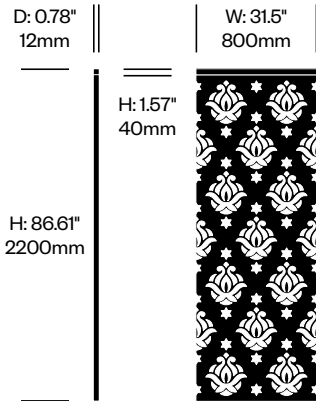

Small Screen, Royal Pattern	Number	List Price
Felt	HCBZ-FAS1-RL	1,391.00
Contrasting Felt	HCBZ-FAS1-RLC	1,737.00

Large Screen, Royal Pattern	Number	List Price
Felt	HCBZ-FAS2-RL	1,438.00
Contrasting Felt	HCBZ-FAS2-RLC	1,784.00