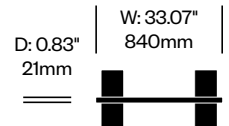

1. Product number
2. Felt color
3. Contrasting felt color (if applicable)
4. Trim paint color

Trio Screen, Plain	Number	List Price
Felt	HCBZ-FSS3-PNF	4,048.00
Contrasting Felt	HCBZ-FSS3-PNFC	4,394.00

Single Screen, Alhambra Pattern	Number	List Price
Felt	HCBZ-FSS1-ALF	2,502.00
Contrasting Felt	HCBZ-FSS1-ALFC	2,848.00