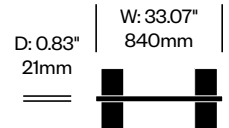

BuzziFalls Standing

BuzziSpace | Sas Adriaenssens | 2016 | Imported from the Netherlands

To order, specify:

1. Product number
2. Felt color
3. Contrasting felt color (if applicable)
4. Trim paint color

Single Screen, Rain Pattern	Number	List Price
Felt	HCBZ-FSSI-RNF	2,026.00
Contrasting Felt	HCBZ-FSSI-RNFC	2,372.00