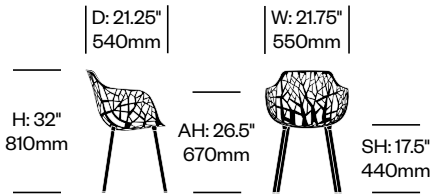

Forest

JANUS et Cie

To order, specify:

1. Product number
2. Paint color

Stacking Side Chair	Number	List Price
Stacks Four High	HCJC-FO-SN	862.00

Side Chair with Arms	Number	List Price
	HCJC-FO-SA	1,227.00

Counter Stool with Low Back	Number	List Price
	HCJC-FO-S2L	1,642.00