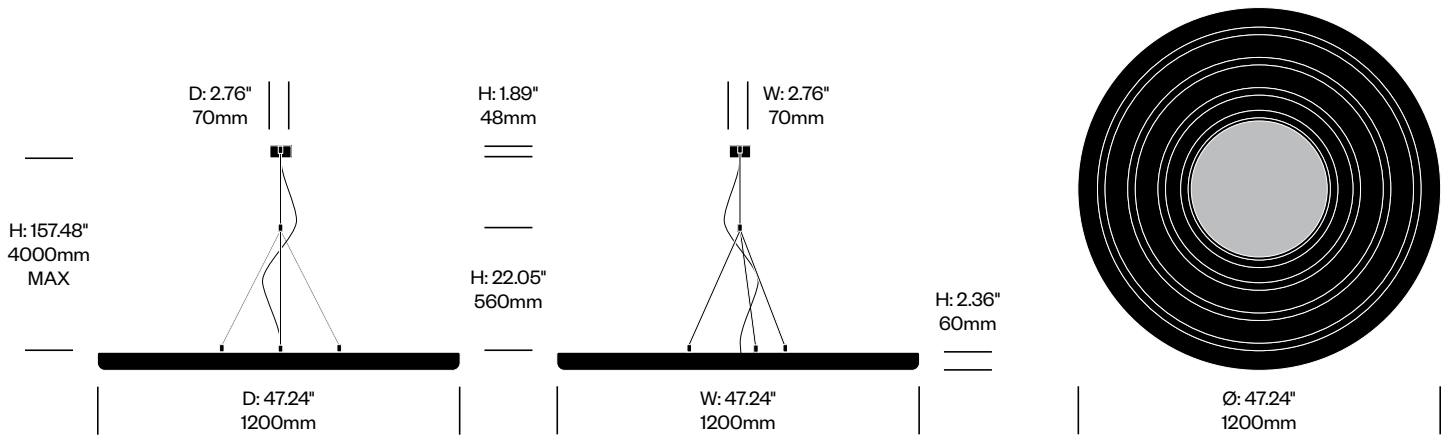

To order, specify:

1. Product number
2. Upholstery and color

Large Pendant Light, Flat	Number	Grade A	Grade B	Grade C	Grade D	Grade E	Grade F
Fabric	HCBZ-MNP3-F	4,476.00	5,356.00	5,440.00	5,488.00	5,730.00	