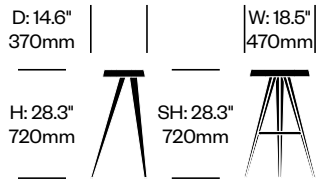

HIGH STOOL

Matte Black Legs	Number	List Price
American Walnut	HCCS-MXS2	2,265.00
Black Stained Oak	HCCS-MXS2	2,105.00
Natural Oak	HCCS-MXS2	2,105.00

Gunmetal Grey Legs	Number	List Price
American Walnut	HCCS-MXS2	3,100.00
Black Stained Oak	HCCS-MXS2	2,960.00
Natural Oak	HCCS-MXS2	2,960.00