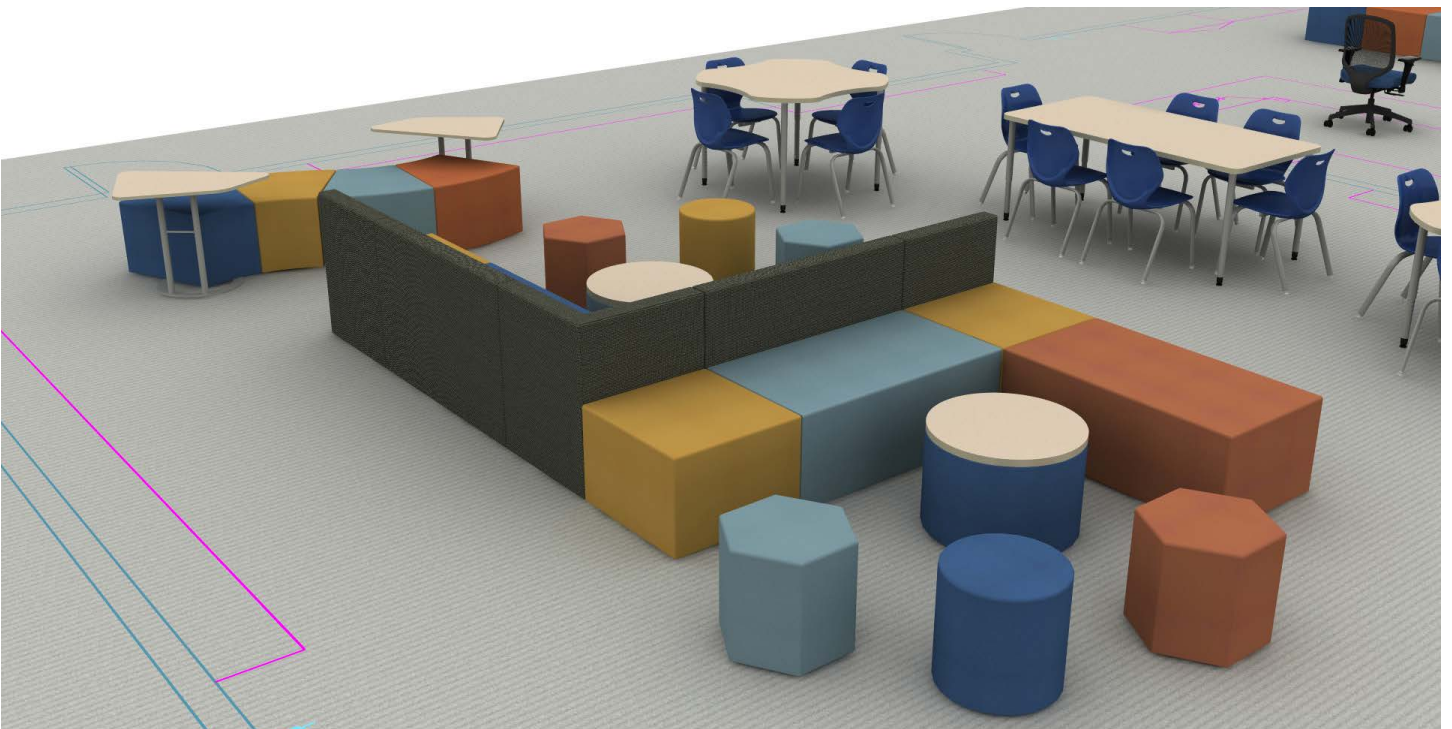

IDEA 10

Products shown:

Intellect Wave Task Stools
Pillar Curve Tables
Ruckus Whiteboards
Learn2 Seating

MyPlace Lounge Furniture
C-Table
Isle Power Tower
Diem Task Chair
Ruckus Lectern

IDEA 11

Products shown:

WiggleRoom Super Structures
Pirouette Tables
Strive Chairs
Tattoo Screens
Tattoo Storage

Toggle Height-Adjustable Table
Universal Height-Adjustable Screens
Diem Task Chairs
MyPlace Lounge Furniture
C-Table

IDEA 12

Products shown: C-Tables
Ruckus Activity Tables MyPlace Lounge Furniture
Intellect Wave Chairs Ruckus Storage

IDEA 13

Products shown:

Ruckus Activity Tables

Intellect Wave Chairs

MyPlace Lounge Furniture