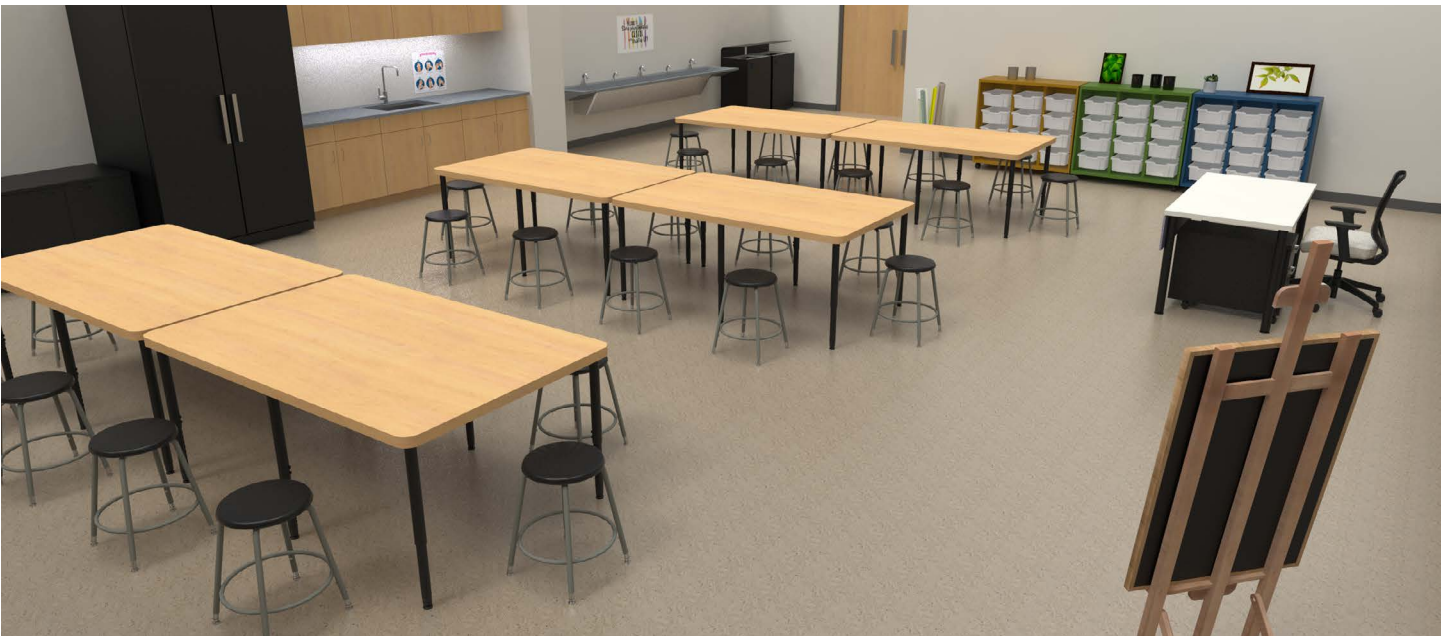

IDEA 6

Products shown:

Diem Task Chair

Ruckus Storage

Pillar Table

Connection Zone Storage

Ruckus Activity Tables

600 Series Industrial Stools