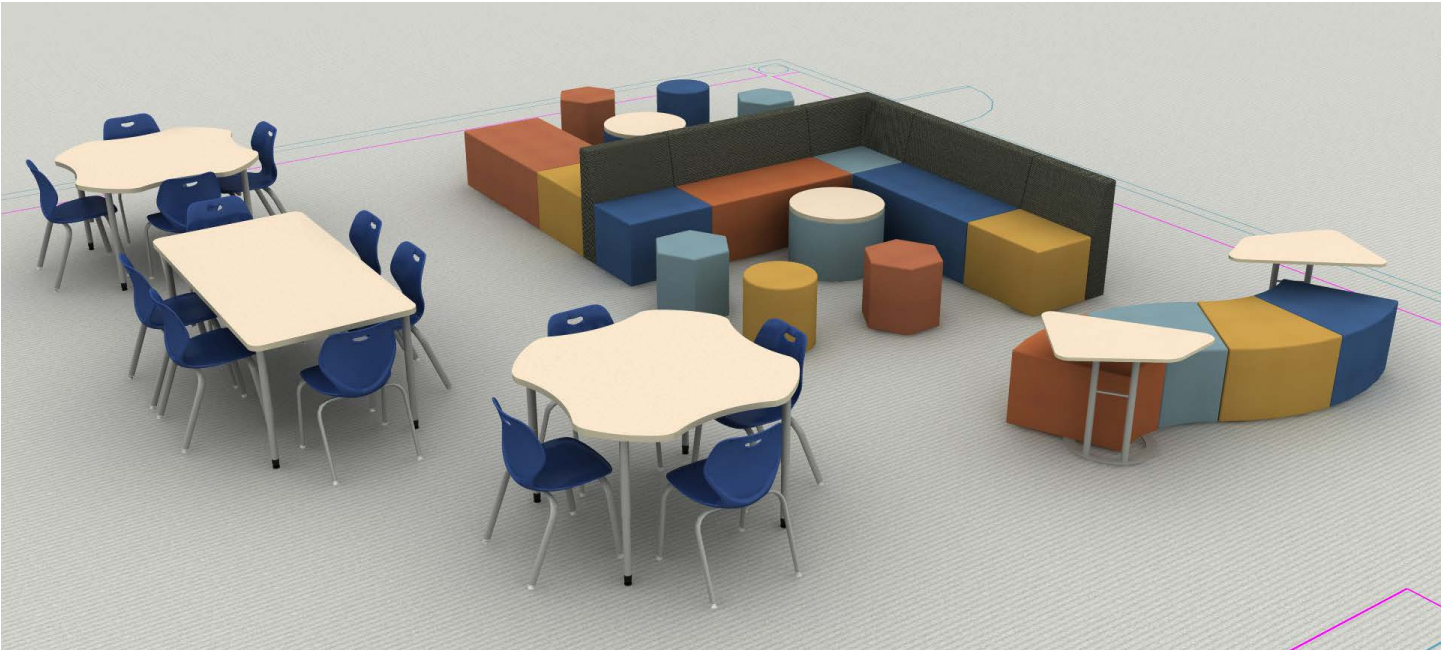

IDEA 13

Products shown:

Ruckus Activity Tables

Intellect Wave Chairs

MyPlace Lounge Furniture

C-Tables