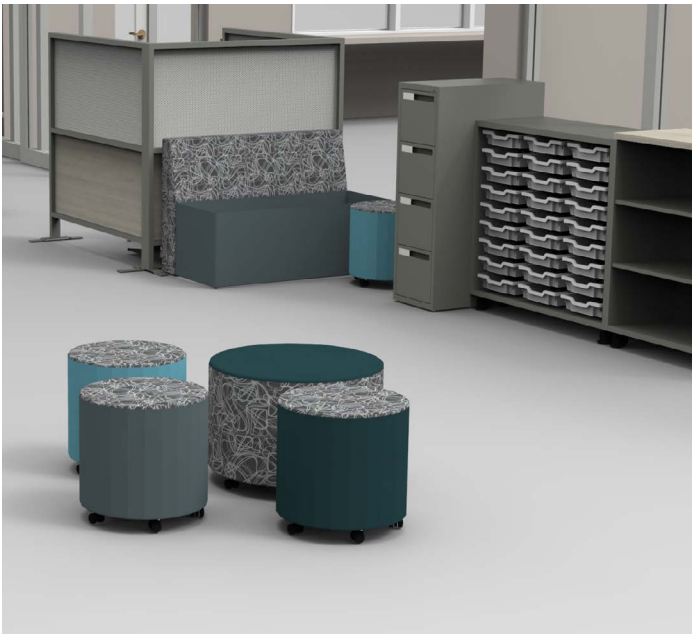

IDEA 5

Products shown:

Intellect Wave Chairs	700 Series Storage
Intellect Wave Task Stools	Ruckus Storage
Pirouette Tables	Ruckus Cantilever Desks
Instruct Desk	MyPlace Lounge Furniture
Tattoo Screens	Genius Walls