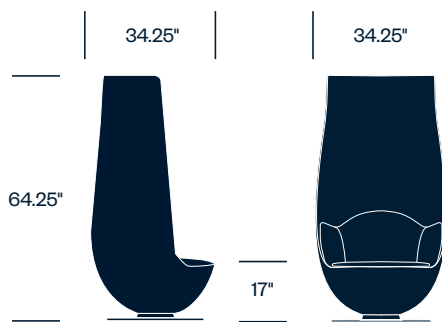

## Features

- Enveloping design with tall sides and back provides a level of visual and acoustic privacy
- Supportive 360° swivel base
- Metal base is painted a natural aluminum color with clear coat