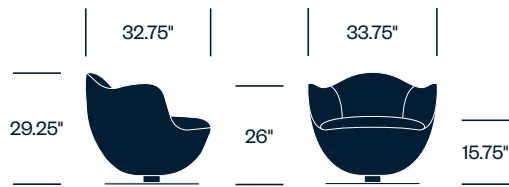

HAWORTH collection

Dalia cappellini

Lounge Seating

Inspired by the flower, the Dalia lounge chair provides a touch of poetic whimsy and a floral embrace. With a generously padded seat and back, the chair is comfortable as well as distinctive in lounges, lobbies, meeting rooms, and collaborative spaces.

Features

- Swivel base
- Automatic return mechanism is available

Certifications

- GREENGUARD Certified

Lounge Chair

Upholstery and Finishes

Fabric

Kvadrat Divina 3
Kvadrat Divina Melange 3
Kvadrat Hallingdal 65
Customer's Own Material