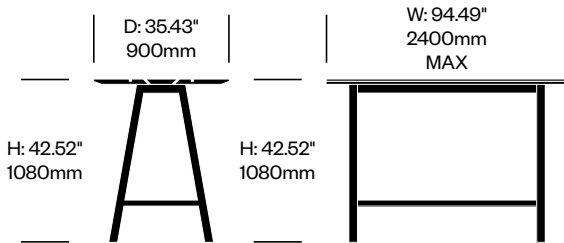

Bar Height Meet Collaborative Tables

31.5" Depth, Wood Top	Number	Grade A	Grade B	Grade C	Grade D	Grade E
62.99" Width	HCBZ-PNTM-H3162W	7,306.00	7,508.00	7,607.00	8,252.00	8,766.00
70.87" Width	HCBZ-PNTM-H3170W	7,454.00	7,657.00	7,757.00	8,453.00	8,947.00
78.74" Width	HCBZ-PNTM-H3178W	7,607.00	7,805.00	7,906.00	8,651.00	9,130.00
86.61" Width	HCBZ-PNTM-H3186W	7,768.00	7,968.00	8,075.00	8,848.00	9,318.00
94.49" Width	HCBZ-PNTM-H3194W	7,916.00	8,113.00	8,254.00	9,146.00	9,496.00

BuzziPicNic

BuzziSpace | Alain Gilles | 2014 | Imported from the Netherlands

To order, specify:

1. Product number
2. Top laminate color (if applicable)
3. Wood color

Bar Height Meet Collaborative Tables

35.43" Depth, Laminate Top	Number	Grade A	Grade B	Grade C	Grade D	Grade E
62.99" Width	HCBZ-PNTM-H3562L	3,605.00	3,652.00	3,726.00	4,012.00	4,151.00
70.87" Width	HCBZ-PNTM-H3570L	3,781.00	3,829.00	3,905.00	4,198.00	4,352.00
78.74" Width	HCBZ-PNTM-H3578L	3,838.00	3,894.00	3,947.00	4,268.00	4,418.00
86.61" Width	HCBZ-PNTM-H3586L	3,899.00	3,958.00	4,054.00	4,342.00	4,486.00
94.49" Width	HCBZ-PNTM-H3594L	4,043.00	4,114.00	4,178.00	4,433.00	4,654.00

Bar Height Meet Collaborative Tables

35.43" Depth, Wood Top	Number	Grade A	Grade B	Grade C	Grade D	Grade E
62.99" Width	HCBZ-PNTM-H3562W	7,636.00	7,832.00	7,936.00	8,650.00	9,160.00
70.87" Width	HCBZ-PNTM-H3570W	7,786.00	7,981.00	8,094.00	8,849.00	9,342.00
78.74" Width	HCBZ-PNTM-H3578W	7,934.00	8,132.00	8,251.00	9,047.00	9,522.00
86.61" Width	HCBZ-PNTM-H3586W	8,082.00	8,281.00	8,401.00	9,245.00	9,698.00
94.49" Width	HCBZ-PNTM-H3594W	8,293.00	8,490.00	8,620.00	9,444.00	9,948.00