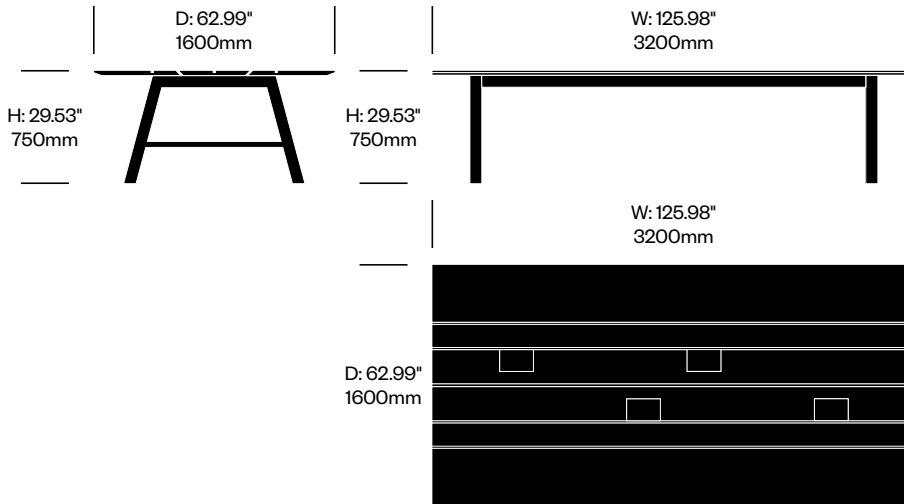

Large Round Collaborative Table,

Wood	Number	Grade A	Grade B	Grade C	Grade D
Removable Cover	HCBZ-PNTR-LSW	18,534.00	18,972.00	19,093.00	20,017.00
Flip Top Cover	HCBZ-PNTR-LHW	18,754.00	19,192.00	19,315.00	20,237.00

BuzziPicNic

BuzziSpace | Alain Gilles | 2014 | Imported from the Netherlands

To order, specify:

1. Product number
2. Top laminate color (if applicable)
3. Wood color

**WorkBench Collaborative Table,
Laminate Top**

Number	Grade A	Grade B	Grade C	Grade D	Grade E
HCBZ-PNTW-L	7,459.00	7,552.00	7,642.00	8,494.00	8,579.00

**WorkBench Collaborative Table,
Wood Top**

Number	Grade A	Grade B	Grade C	Grade D	Grade E
HCBZ-PNTW-W	14,952.00	16,146.00	16,640.00	17,358.00	17,942.00