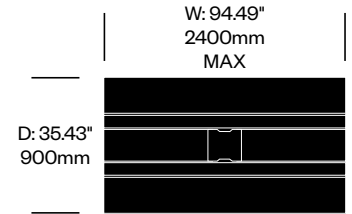

Bar Height Meet Collaborative Tables

31.5" Depth, Wood Top	Number	Grade A	Grade B	Grade C	Grade D	Grade E
62.99" Width	HCBZ-PNTM-H3162W	7,306.00	7,508.00	7,607.00	8,252.00	8,766.00
70.87" Width	HCBZ-PNTM-H3170W	7,454.00	7,657.00	7,757.00	8,453.00	8,947.00
78.74" Width	HCBZ-PNTM-H3178W	7,607.00	7,805.00	7,906.00	8,651.00	9,130.00
86.61" Width	HCBZ-PNTM-H3186W	7,768.00	7,968.00	8,075.00	8,848.00	9,318.00
94.49" Width	HCBZ-PNTM-H3194W	7,916.00	8,113.00	8,254.00	9,146.00	9,496.00

BuzziPicNic

BuzziSpace | Alain Gilles | 2014 | Imported from the Netherlands

To order, specify:

1. Product number
2. Top laminate color (if applicable)
3. Wood color

Bar Height Meet Collaborative Tables

35.43" Depth, Laminate Top	Number	Grade A	Grade B	Grade C	Grade D	Grade E
62.99" Width	HCBZ-PNTM-H3562L	3,605.00	3,652.00	3,726.00	4,012.00	4,151.00
70.87" Width	HCBZ-PNTM-H3570L	3,781.00	3,829.00	3,905.00	4,198.00	4,352.00
78.74" Width	HCBZ-PNTM-H3578L	3,838.00	3,894.00	3,947.00	4,268.00	4,418.00
86.61" Width	HCBZ-PNTM-H3586L	3,899.00	3,958.00	4,054.00	4,342.00	4,486.00
94.49" Width	HCBZ-PNTM-H3594L	4,043.00	4,114.00	4,178.00	4,433.00	4,654.00

Bar Height Meet Collaborative Tables

35.43" Depth, Wood Top	Number	Grade A	Grade B	Grade C	Grade D	Grade E
62.99" Width	HCBZ-PNTM-H3562W	7,636.00	7,832.00	7,936.00	8,650.00	9,160.00
70.87" Width	HCBZ-PNTM-H3570W	7,786.00	7,981.00	8,094.00	8,849.00	9,342.00
78.74" Width	HCBZ-PNTM-H3578W	7,934.00	8,132.00	8,251.00	9,047.00	9,522.00
86.61" Width	HCBZ-PNTM-H3586W	8,082.00	8,281.00	8,401.00	9,245.00	9,698.00
94.49" Width	HCBZ-PNTM-H3594W	8,293.00	8,490.00	8,620.00	9,444.00	9,948.00