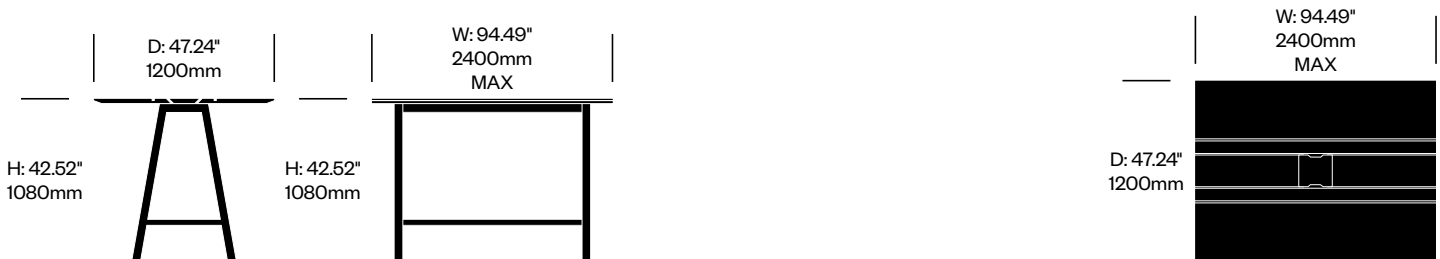

Bar Height Meet Collaborative Tables

39.37" Depth, Wood Top	Number	Grade A	Grade B	Grade C	Grade D	Grade E
62.99" Width	HCBZ-PNTM-H3962W	8,042.00	8,243.00	8,344.00	9,050.00	9,652.00
70.87" Width	HCBZ-PNTM-H3970W	8,192.00	8,392.00	8,513.00	9,246.00	9,829.00
78.74" Width	HCBZ-PNTM-H3978W	8,352.00	8,549.00	8,671.00	9,445.00	10,022.00
86.61" Width	HCBZ-PNTM-H3986W	8,440.00	8,641.00	8,759.00	9,644.00	10,127.00
94.49" Width	HCBZ-PNTM-H3994W	8,717.00	8,920.00	9,068.00	9,925.00	10,464.00

BuzziPicNic

BuzziSpace | Alain Gilles | 2014 | Imported from the Netherlands

To order, specify:

1. Product number
2. Top laminate color (if applicable)
3. Wood color

Bar Height Meet Collaborative Tables

47.24" Depth, Laminate Top	Number	Grade A	Grade B	Grade C	Grade D	Grade E
62.99" Width	HCBZ-PNTM-H4762L	4,259.00	4,303.00	4,396.00	4,880.00	4,901.00
70.87" Width	HCBZ-PNTM-H4770L	4,380.00	4,432.00	4,506.00	5,018.00	5,045.00
78.74" Width	HCBZ-PNTM-H4778L	4,466.00	4,517.00	4,592.00	5,154.00	5,137.00
86.61" Width	HCBZ-PNTM-H4786L	4,574.00	4,626.00	4,686.00	5,280.00	5,264.00
94.49" Width	HCBZ-PNTM-H4794L	4,652.00	4,717.00	4,841.00	5,324.00	5,356.00

Bar Height Meet Collaborative Tables

47.24" Depth, Wood Top	Number	Grade A	Grade B	Grade C	Grade D	Grade E
62.99" Width	HCBZ-PNTM-H4762W	8,850.00	9,047.00	9,167.00	10,040.00	10,618.00
70.87" Width	HCBZ-PNTM-H4770W	9,016.00	9,215.00	9,337.00	10,259.00	10,820.00
78.74" Width	HCBZ-PNTM-H4778W	9,190.00	9,384.00	9,515.00	10,538.00	11,023.00
86.61" Width	HCBZ-PNTM-H4786W	9,198.00	9,392.00	9,523.00	10,795.00	11,034.00
94.49" Width	HCBZ-PNTM-H4794W	9,582.00	9,781.00	9,930.00	11,036.00	11,502.00