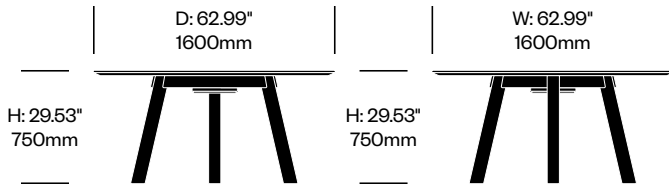

Small Round Collaborative Table,

Wood	Number	Grade A	Grade B	Grade C	Grade D
Removable Cover	HCBZ-PNTR-SSW	14,206.00	14,778.00	14,904.00	15,656.00
Flip Top Cover	HCBZ-PNTR-SHW	14,428.00	14,998.00	15,126.00	15,877.00