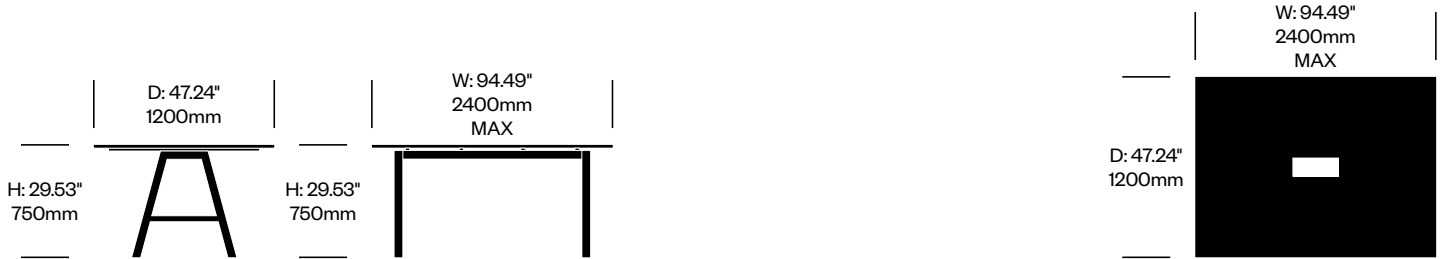

BuzziPicNic

BuzziSpace | Alain Gilles | 2014 | Imported from the Netherlands

To order, specify:

1. Product number
2. Top laminate color (if applicable)
3. Wood color

Standard Height Meet Collaborative Tables

47.24" Depth, Laminate Top	Number	Grade A	Grade B	Grade C	Grade D	Grade E
62.99" Width	HCBZ-PNTM-L4762L	4,188.00	4,234.00	4,306.00	4,763.00	4,816.00
70.87" Width	HCBZ-PNTM-L4770L	4,313.00	4,362.00	4,435.00	4,900.00	4,960.00
78.74" Width	HCBZ-PNTM-L4778L	4,384.00	4,438.00	4,512.00	4,952.00	5,044.00
86.61" Width	HCBZ-PNTM-L4786L	4,493.00	4,547.00	4,619.00	5,021.00	5,170.00
94.49" Width	HCBZ-PNTM-L4794L	4,573.00	4,640.00	4,712.00	5,125.00	5,260.00