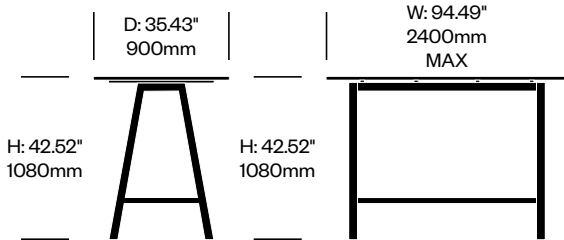

Standard Height Meet Collaborative Tables

47.24" Depth, Wood Top	Number	Grade A	Grade B	Grade C	Grade D	Grade E
62.99" Width	HCBZ-PNTM-L4762W	8,779.00	8,977.00	9,077.00	9,923.00	10,532.00
70.87" Width	HCBZ-PNTM-L4770W	8,948.00	9,145.00	9,266.00	10,140.00	10,735.00
78.74" Width	HCBZ-PNTM-L4778W	9,107.00	9,305.00	9,434.00	10,337.00	10,930.00
86.61" Width	HCBZ-PNTM-L4786W	9,116.00	9,313.00	9,456.00	10,536.00	10,939.00
94.49" Width	HCBZ-PNTM-L4794W	9,503.00	9,704.00	9,802.00	10,837.00	11,406.00

Bar Height Meet Collaborative Tables

31.5" Depth, Wood Top	Number	Grade A	Grade B	Grade C	Grade D	Grade E
62.99" Width	HCBZ-PNTM-H3162W	7,306.00	7,508.00	7,607.00	8,252.00	8,766.00
70.87" Width	HCBZ-PNTM-H3170W	7,454.00	7,657.00	7,757.00	8,453.00	8,947.00
78.74" Width	HCBZ-PNTM-H3178W	7,607.00	7,805.00	7,906.00	8,651.00	9,130.00
86.61" Width	HCBZ-PNTM-H3186W	7,768.00	7,968.00	8,075.00	8,848.00	9,318.00
94.49" Width	HCBZ-PNTM-H3194W	7,916.00	8,113.00	8,254.00	9,146.00	9,496.00

BuzziPicNic

BuzziSpace | Alain Gilles | 2014 | Imported from the Netherlands

To order, specify:

1. Product number
2. Top laminate color (if applicable)
3. Wood color

Bar Height Meet Collaborative Tables

35.43" Depth, Laminate Top	Number	Grade A	Grade B	Grade C	Grade D	Grade E
62.99" Width	HCBZ-PNTM-H3562L	3,605.00	3,652.00	3,726.00	4,012.00	4,151.00
70.87" Width	HCBZ-PNTM-H3570L	3,781.00	3,829.00	3,905.00	4,198.00	4,352.00
78.74" Width	HCBZ-PNTM-H3578L	3,838.00	3,894.00	3,947.00	4,268.00	4,418.00
86.61" Width	HCBZ-PNTM-H3586L	3,899.00	3,958.00	4,054.00	4,342.00	4,486.00
94.49" Width	HCBZ-PNTM-H3594L	4,043.00	4,114.00	4,178.00	4,433.00	4,654.00