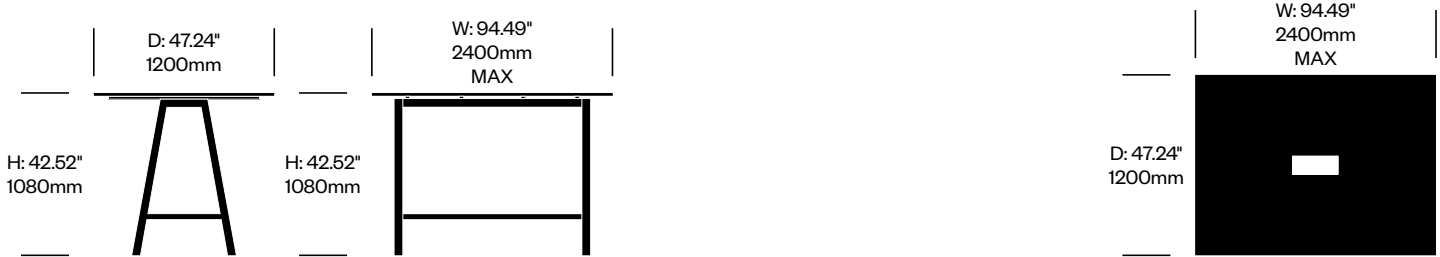

BuzziPicNic

BuzziSpace | Alain Gilles | 2014 | Imported from the Netherlands

To order, specify:

1. Product number
2. Top laminate color (if applicable)
3. Wood color

Bar Height Meet Collaborative Tables

39.37" Depth, Laminate Top	Number	Grade A	Grade B	Grade C	Grade D	Grade E
62.99" Width	HCBZ-PNTM-H3962L	3,816.00	3,863.00	3,926.00	4,255.00	4,394.00
70.87" Width	HCBZ-PNTM-H3970L	3,964.00	4,015.00	4,109.00	4,423.00	4,564.00
78.74" Width	HCBZ-PNTM-H3978L	4,039.00	4,092.00	4,170.00	4,470.00	4,649.00
86.61" Width	HCBZ-PNTM-H3986L	3,928.00	4,002.00	4,067.00	4,566.00	4,512.00
94.49" Width	HCBZ-PNTM-H3994L	4,224.00	4,290.00	4,394.00	4,676.00	4,865.00

Bar Height Meet Collaborative Tables

39.37" Depth, Wood Top	Number	Grade A	Grade B	Grade C	Grade D	Grade E
62.99" Width	HCBZ-PNTM-H3962W	8,042.00	8,243.00	8,344.00	9,050.00	9,652.00
70.87" Width	HCBZ-PNTM-H3970W	8,192.00	8,392.00	8,513.00	9,246.00	9,829.00
78.74" Width	HCBZ-PNTM-H3978W	8,352.00	8,549.00	8,671.00	9,445.00	10,022.00
86.61" Width	HCBZ-PNTM-H3986W	8,440.00	8,641.00	8,759.00	9,644.00	10,127.00
94.49" Width	HCBZ-PNTM-H3994W	8,717.00	8,920.00	9,068.00	9,925.00	10,464.00

BuzziPicNic

BuzziSpace | Alain Gilles | 2014 | Imported from the Netherlands

To order, specify:

1. Product number
2. Top laminate color (if applicable)
3. Wood color

Bar Height Meet Collaborative Tables

47.24" Depth, Laminate Top	Number	Grade A	Grade B	Grade C	Grade D	Grade E
62.99" Width	HCBZ-PNTM-H4762L	4,259.00	4,303.00	4,396.00	4,880.00	4,901.00
70.87" Width	HCBZ-PNTM-H4770L	4,380.00	4,432.00	4,506.00	5,018.00	5,045.00
78.74" Width	HCBZ-PNTM-H4778L	4,466.00	4,517.00	4,592.00	5,154.00	5,137.00
86.61" Width	HCBZ-PNTM-H4786L	4,574.00	4,626.00	4,686.00	5,280.00	5,264.00
94.49" Width	HCBZ-PNTM-H4794L	4,652.00	4,717.00	4,841.00	5,324.00	5,356.00