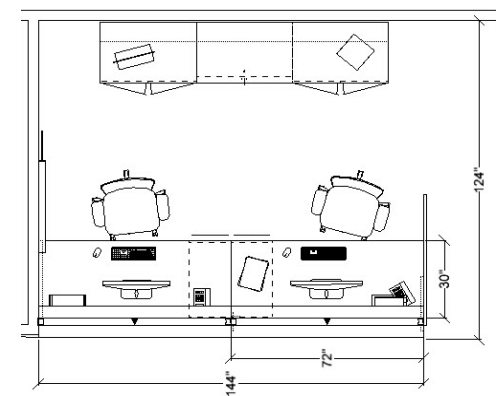

Trim - Smooth Plaster

RECEPTION | \$\$\$

Key Design Features

- Gallery Panel
- Add on transaction counter
- Slat tile

Worksurface - Hay

Panels - Charcoal

Storage - Charcoal

Trim - Smooth Plaster

RECEPTION | \$

Key Design Features

- Height adjustable table
- Gallery panels
- Wardrobe towers for storage

Worksurface - Linen

Panels - Camp, Cot

Gallery Panels - Phantom Ecru

Trim - Putty

RECEPTION | \$