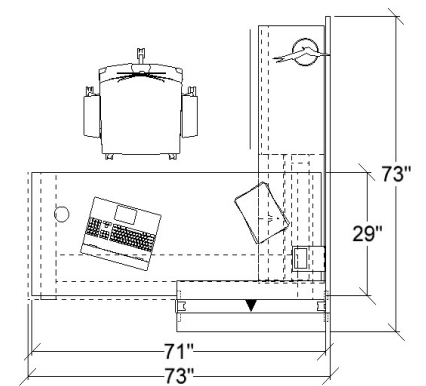

Key Design Features

- Open Credenza for HAT Leg integration
- Add on transaction counter
- Simple and cost effective solution

Worksurface - Charcoal

Panels - Charcoal

Gallery Panels - Landmark

Trim - Charcoal