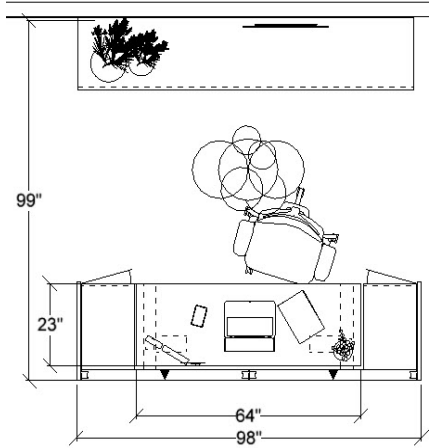

RECEPTION | \$

Key Design Features

- Height adjustable table
- Gallery panels
- Wardrobe towers for storage

Worksurface - Linen

Panels - Camp, Cot

Gallery Panels - Phantom Ecru

Trim - Putty

RECEPTION | \$