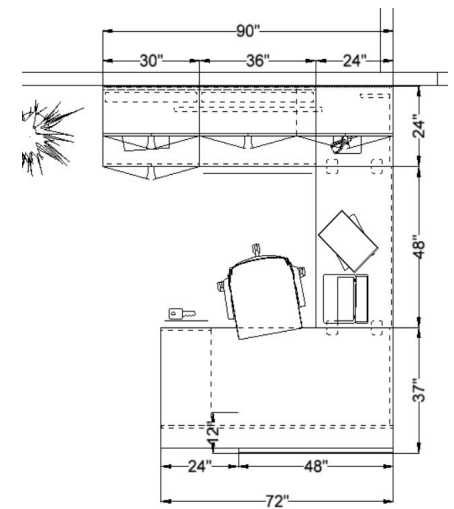

Casegoods- Laminate- Linen

Edge- Ply

Panel Fabric- Tellure, Peel

Zody LX- Wellington, Steel

RECEPTION | Occupational Therapy - \$\$\$

Key Design Features

- Veneer surface mounted transaction counter with cubbies
- 2H veneer upper storage with adjustable shelves