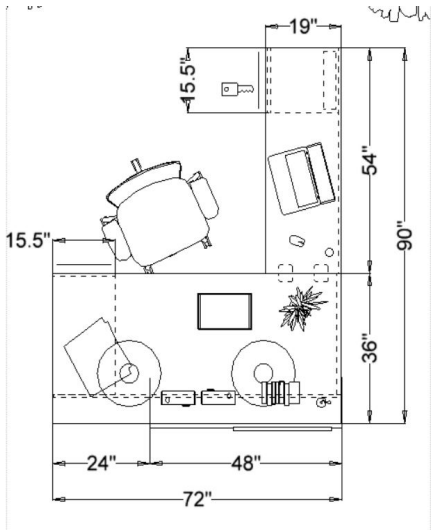

RECEPTION | $$

Worksurfaces - Beige

Panel - Phantom Ecru

Panel - Camp, Cot

Trim - Charcoal