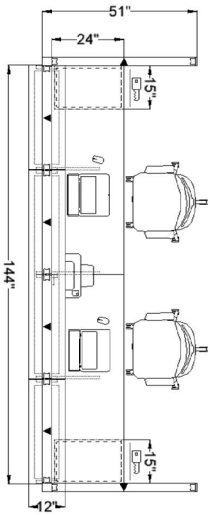

Fronzoni '64 Table- Matte White

Windowseat- Divina Kvadrat- 666 ALC88

RECEPTION | Research & Development - \$\$\$

Key Design Features

- Dual reception station
- Ply edge on transaction counters and worksurfaces
- Metal storage