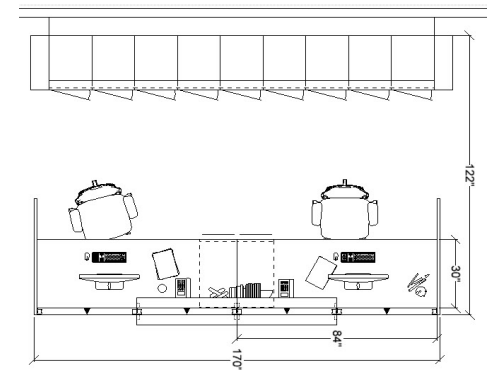

RECEPTION | $$$

Key Design Features

- Dual reception station
- Laminate storage
- Above worksurface power