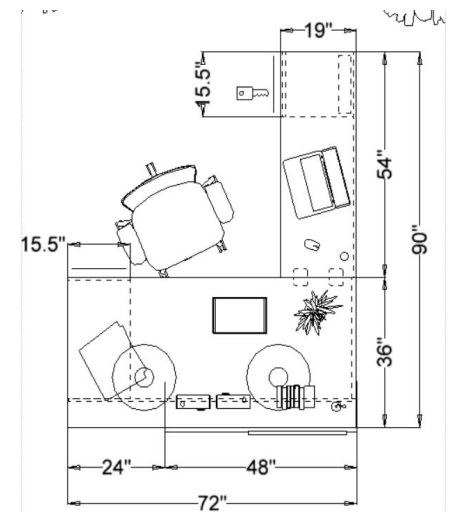

Casegoods- Laminate- Platinum