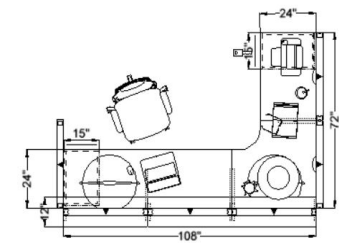

Worktops & Panels- Laminate- Charcoal