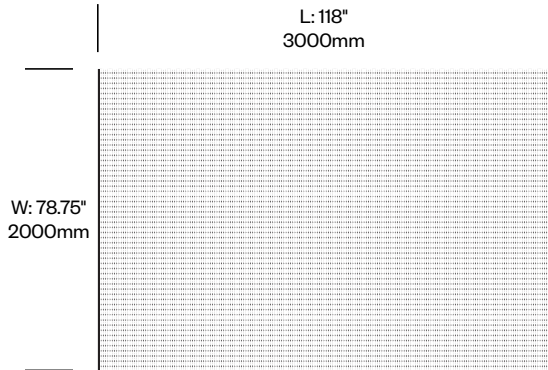

Cord

GAN | Patricia Urquiola | 2021 | Made in India, Imported from Spain

To order, specify:

1. Product number
2. Rug color

Area Rug	Number	List Price
Recycled PET	HCGN-COAR-P	2,350.00