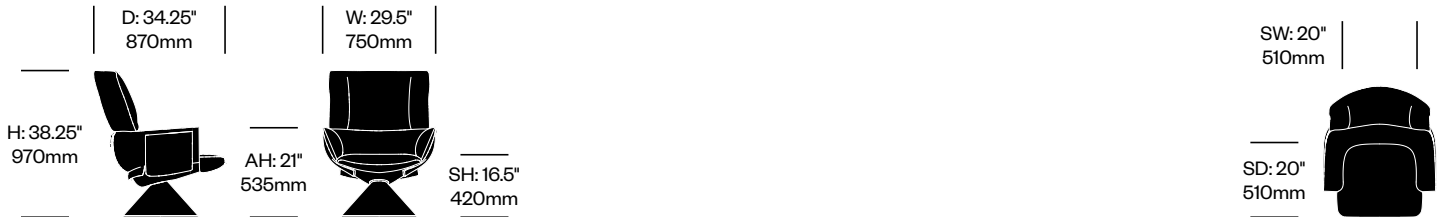

To order, specify:

1. Product number
2. Upholstery and color
3. Base paint or wood color

Lounge Chair with Cone Base	Number	List Price
Fabric Grade B	HCCE-LDL1-C2	3,590.00
Fabric Grade C	HCCE-LDL1-C2	3,790.00
Fabric Grade D	HCCE-LDL1-C2	3,790.00
Fabric Grade E	HCCE-LDL1-C2	4,100.00
Fabric Grade F	HCCE-LDL1-C2	4,100.00
COM	HCCE-LDL1-C2	3,490.00